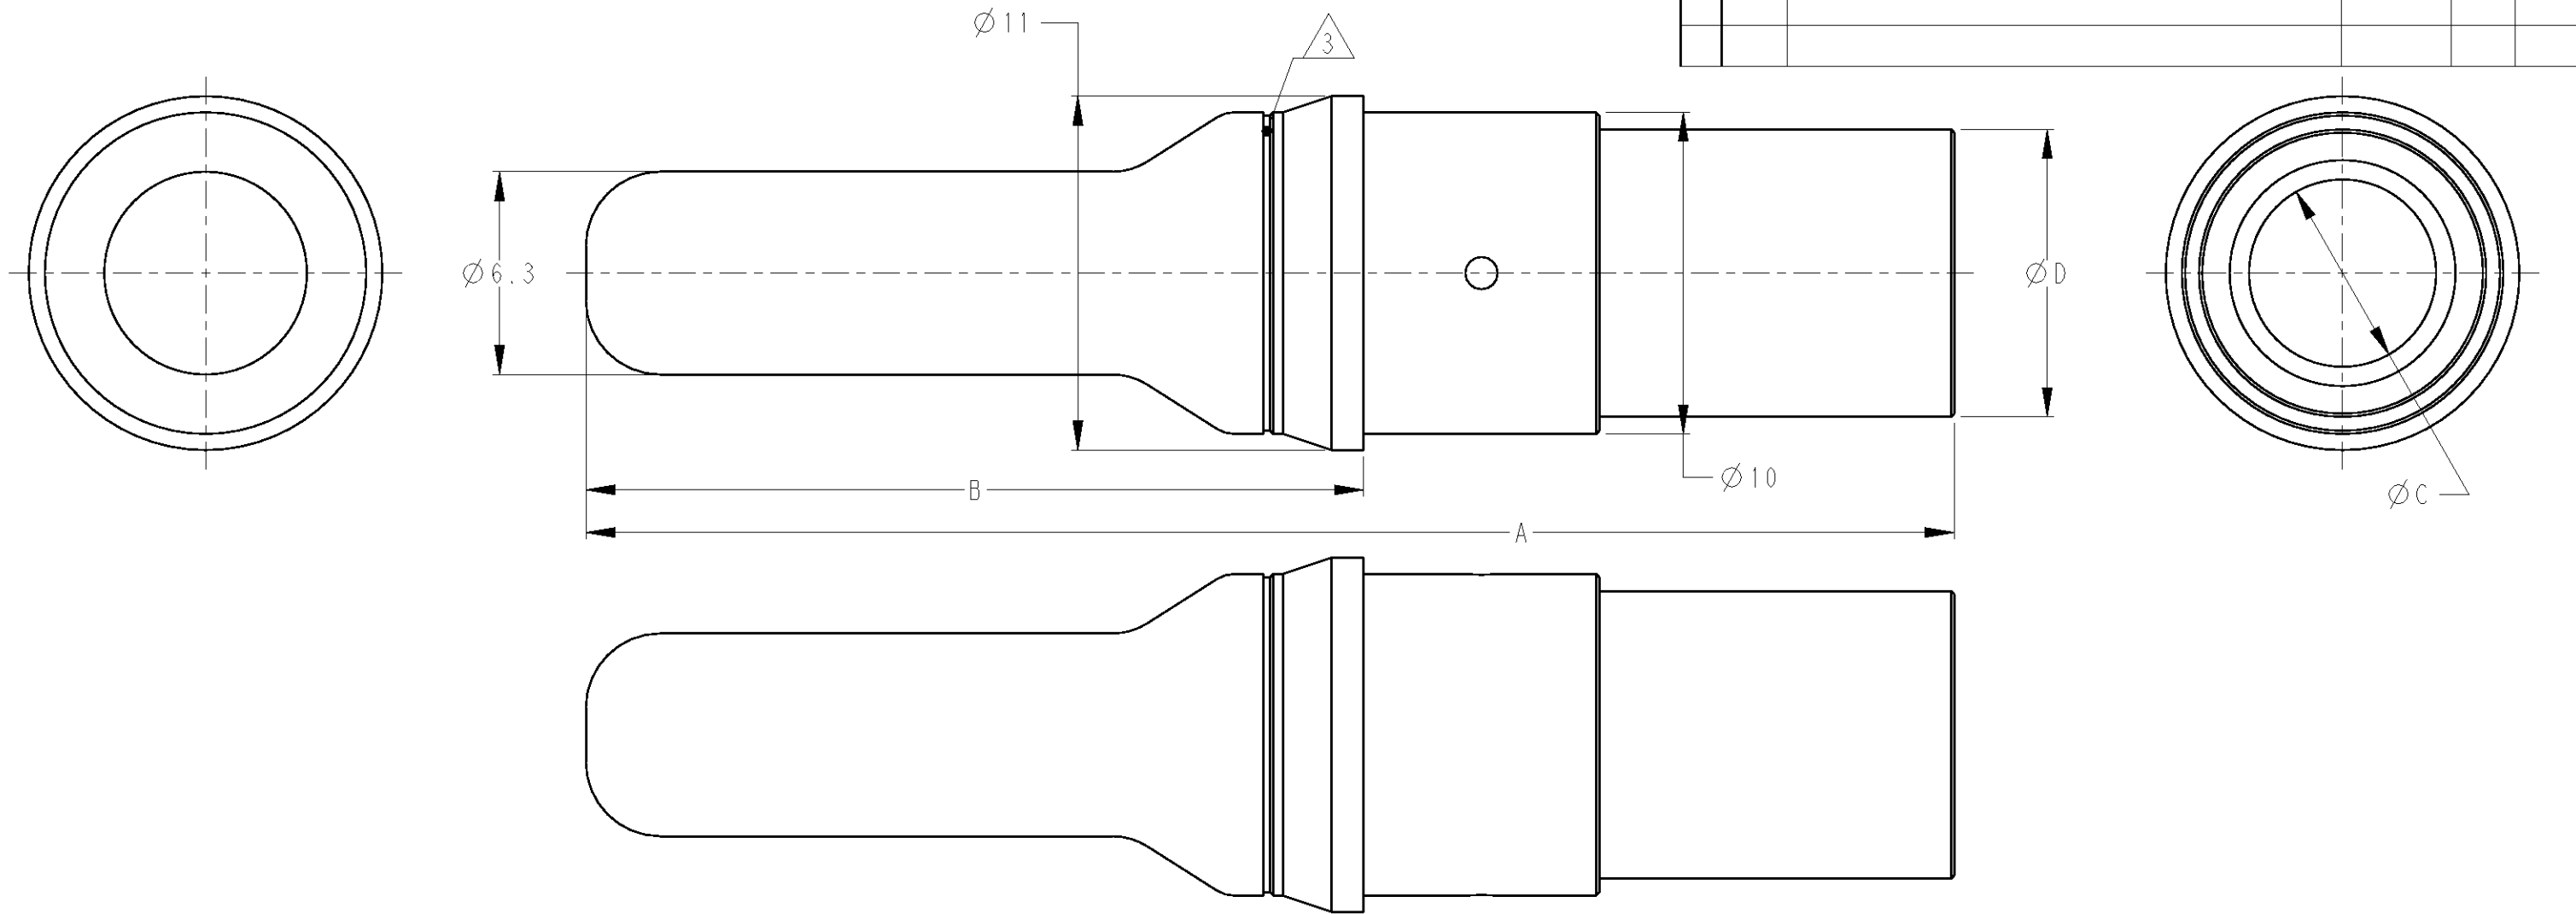

AS SHOWN : 1871131-1

- ① MATERIAL : COPPER
- ② FINISH : SILVER PLATED ALL OVER 2.54μmMIN AFTER NICKEL PLATED ALL OVER 1.3μmMIN
- ③ ID MARK FOR WIRE SIZE.
- 4 .APPLICATED CRIMP HAND TOOL :
 - -1871131-1 : 59975-1 (SET NO 6)
 - -1871131-2 : 59975-1 (SET NO 6)
 - -1871131-3 : 409777-1 (SET NO 5.5)

WIRE RANGE (mm ²) (AWG # REF)	ID MARK	D	C	B	A	DESCRIPTION	PART NO
2.7~6.6 (AWG #12-10)	1 LINE	5.4	3.4	28.1	46.4	#10 LONG	1-1871131-3
		5.4	3.4	24.1	42.4	#10 NOMAL	1871131-3
6.7~10.5 (AWG #8)	2 LINE	8.9	4.5	28.1	46.4	# 8 LONG	1-1871131-2
		8.9	4.5	24.1	42.4	# 8 NOMAL	1871131-2
10.6~16.7 (AWG #6)	1 LINE	8.9	5.8	28.1	46.4	# 6 LONG	1-1871131-1
		8.9	5.8	24.1	42.4	# 6 NOMAL	1871131-1

THIS DRAWING IS A CONTROLLED DOCUMENT FOR TYCO ELECTRONICS CORPORATION. IT IS SUBJECT TO CHANGE AND THE CONTROLLING ENGINEERING ORGANIZATION SHOULD BE CONTACTED FOR THE LATEST REVISION.

DIMENSIONS: 単位: 概 mm	TOLERANCES UNLESS OTHERWISE SPECIFIED: 一般公差 ±0.3, ±5°	DWN M. MAEBASHI 31JUL2010	Tyco Electronics Corporation Kawasaki, Japan
		CHK N. YAMASAKI 31JUL2010	
		APVD N. YAMASAKI 31JUL2010	
		PRODUCT SPEC 108-78470	
MATERIAL 材料 ①	FINISH 仕上 ②	APPLICATION SPEC 取付適用規格 114-5452	NAME 名称 DYNAMIC D7000 SERIES PIN CONTACT
CUSTOMER DRAWING		WEIGHT -	RESTRICTED TO -