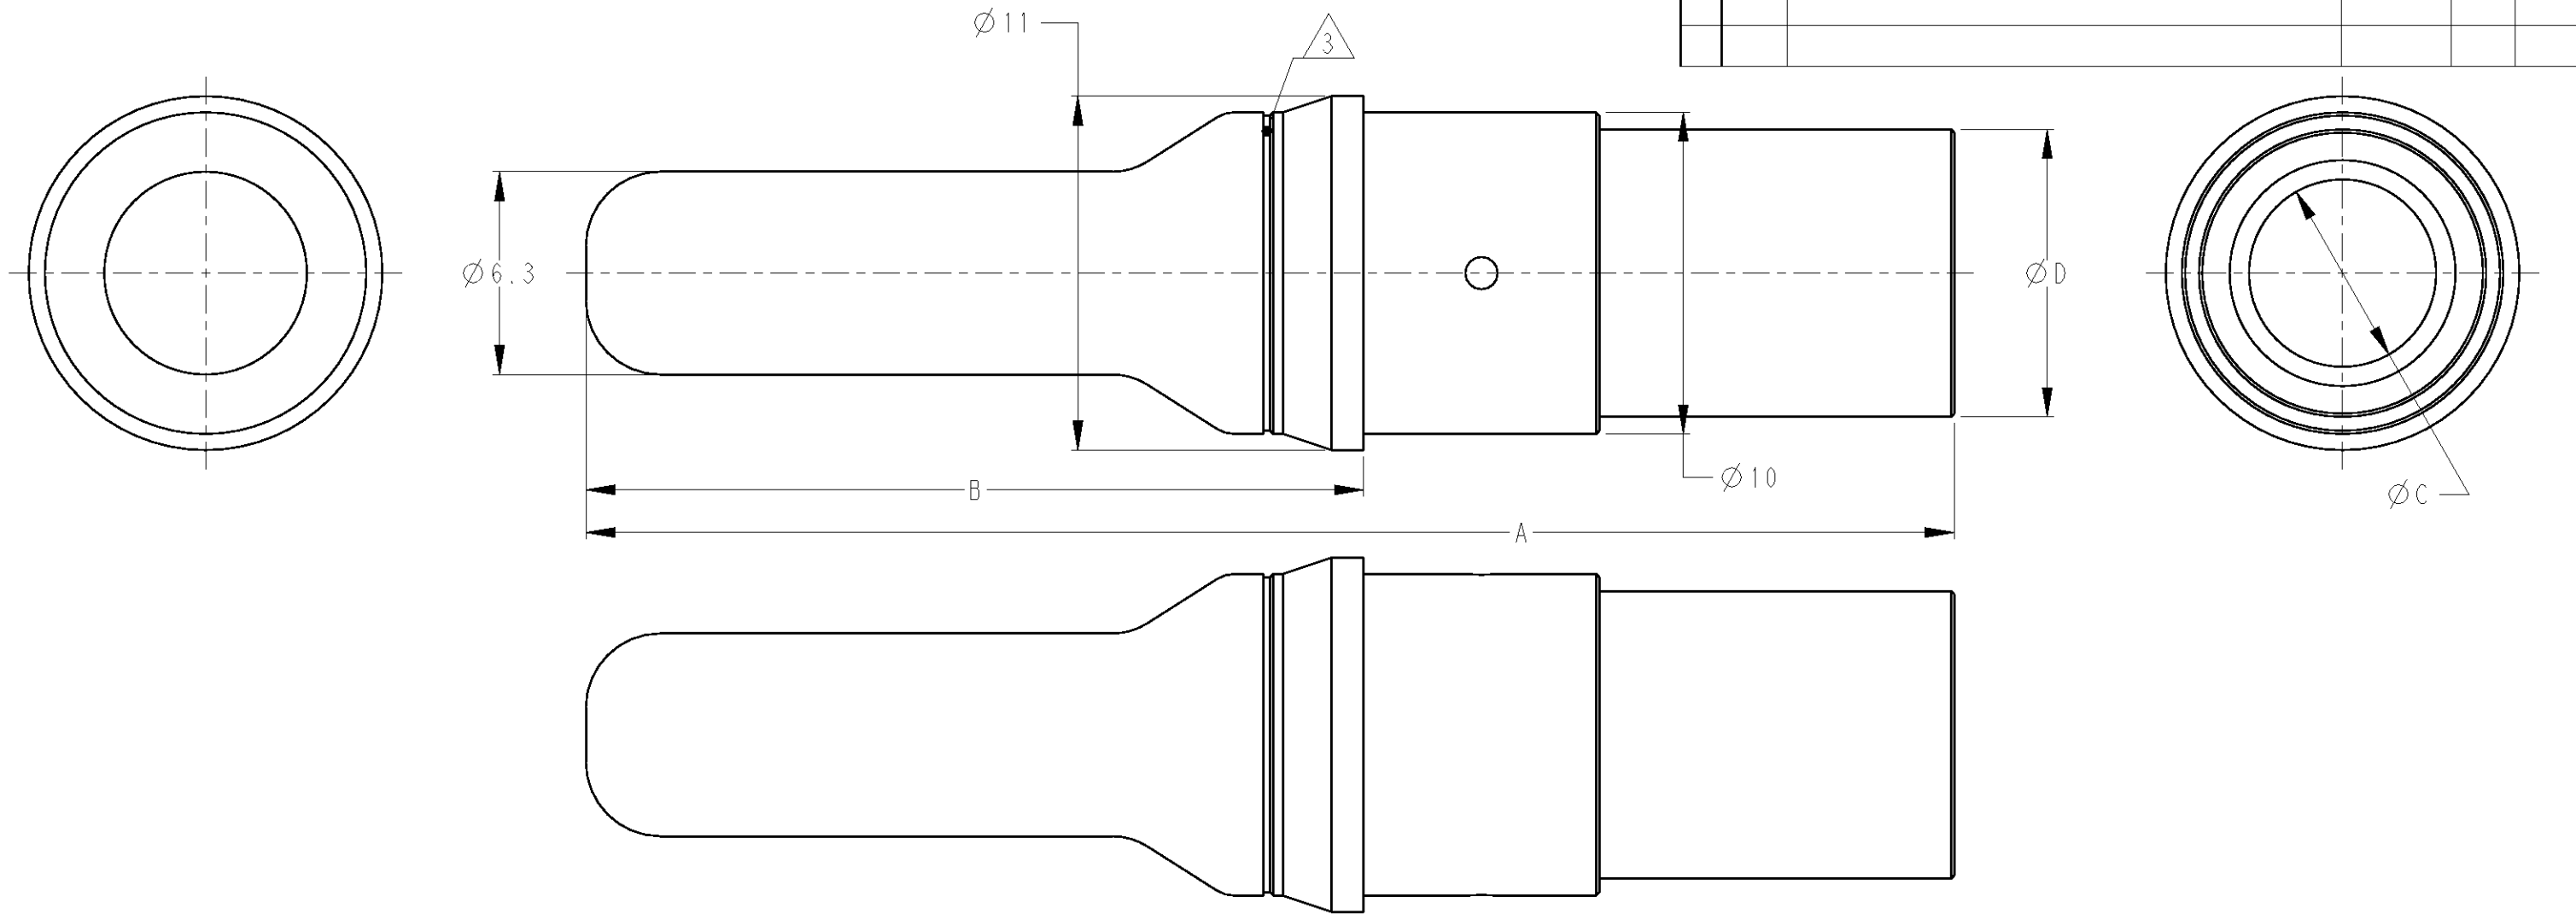

AS SHOWN : 1871131-1

- ① MATERIAL : COPPER
- ② FINISH : SILVER PLATED ALL OVER 2.54μmMIN AFTER NICKEL PLATED ALL OVER 1.3μmMIN
- ③ ID MARK FOR WIRE SIZE.
- 4 .APPLICATED CRIMP HAND TOOL :
 - -1871131-1 : 59975-1 (SET NO 6)
 - -1871131-2 : 59975-1 (SET NO 6)
 - -1871131-3 : 409777-1 (SET NO 5.5)

2.7~6.6 (AWG #12-10)	1 LINE	5.4	3.4	28.1	46.4	#10 LONG	1-1871131-3
		5.4	3.4	24.1	42.4	#10 NOMAL	1871131-3
6.7~10.5 (AWG #8)	2 LINE	8.9	4.5	28.1	46.4	# 8 LONG	1-1871131-2
		8.9	4.5	24.1	42.4	# 8 NOMAL	1871131-2
10.6~16.7 (AWG #6)	1 LINE	8.9	5.8	28.1	46.4	# 6 LONG	1-1871131-1
		8.9	5.8	24.1	42.4	# 6 NOMAL	1871131-1
WIRE RANGE (mm ²) (AWG # REF)	ID MARK	D	C	B	A	DESCRIPTION	PART NO