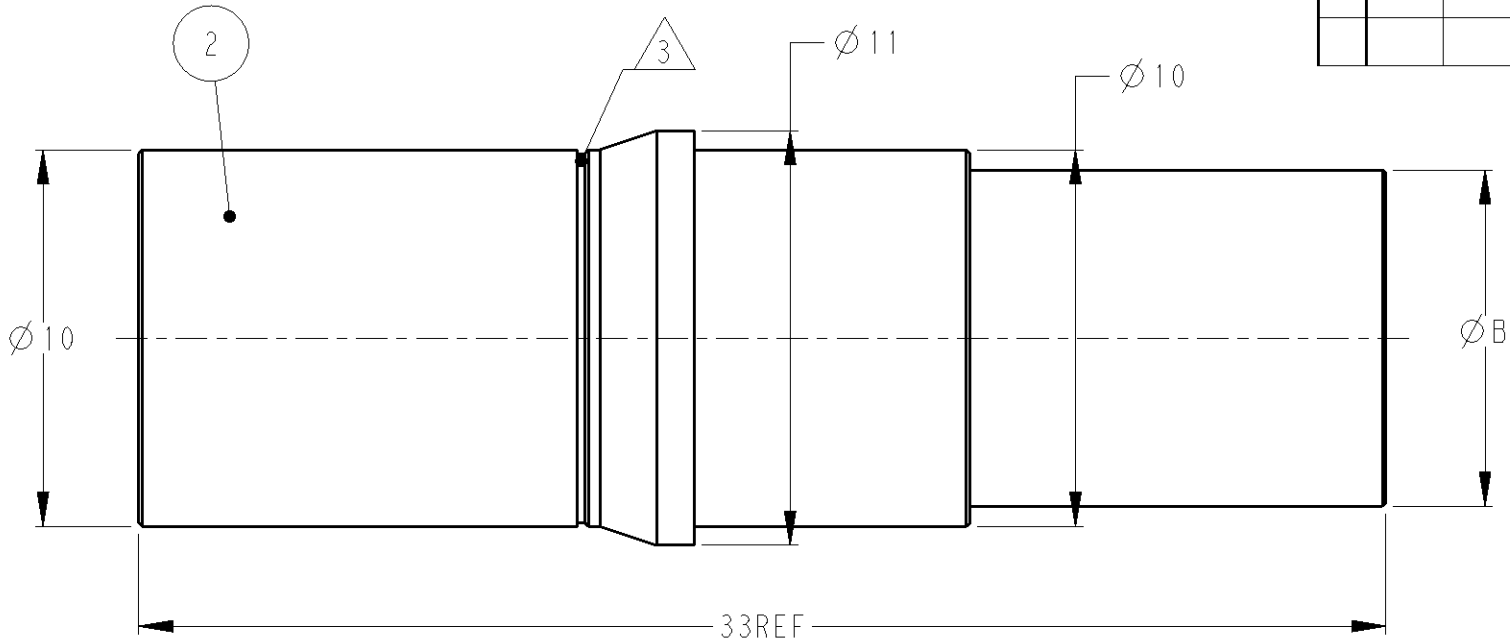

AS SHOWN : 1871132-1

SCALE 2:1
1871132-1

1871132-2

1871132-3

1871132-4

- ①. MATERIAL :
BODY CONTACT : COPPER
CROWN CONTACT : COPPER ALLOY
- ②. FINISH :
BODY CONTACT :
SILVER PLATED ALL OVER 2.54μmMIN
AFTER NICKEL PLATED ALL OVER 1.3μmMIN
CROWN CONTACT :
GOLD PLATED ON CONTACT AREA 0.76μmMIN
AFTER NICKEL PLATED ALL OVER 1.3μmMIN
- ③. ID MARK FOR WIRE SIZE.
- 4 .APPLICATED CRIMP HAND TOOL
1871132-1 : 59975-1 (SET NO 6)
1871132-2 : 59975-1 (SET NO 6)
1871132-3 : 409777-1 (SET NO 5.5)
1871132-4 : 409777-1 (SET NO 5.5)

WIRE RANGE(mm2) (AWG # REF)	ID MARK	B	A	1871132-4	1871132-3	1871132-2	1871132-1	DESCRIPTION	ITEM
1.0~2.6 (AWG #16-14)	2 LINE	4.1	2.3	1				SOCKET CONTACT #14	②
2.7~6.6 (AWG #12-10)	1 LINE	5.4	3.4		1			SOCKET CONTACT #10	②
6.7~10.5 (AWG #8)	2 LINE	8.9	4.5			1		SOCKET CONTACT # 8	②
10.6~16.7 (AWG #6)	1 LINE	8.9	5.8				1	SOCKET CONTACT # 6	②
				1	1	1	1	CROWN CONTACT	①