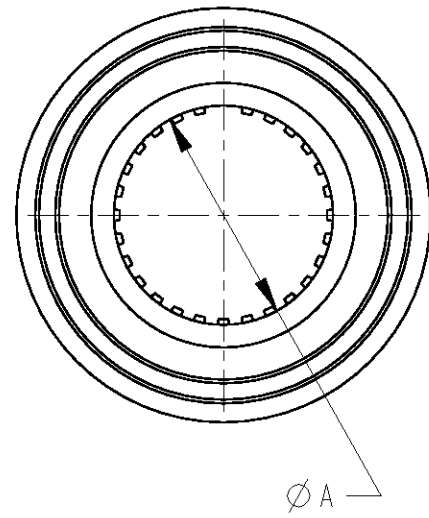

AS SHOWN : 1871132-1

SCALE 2:1
1871132-1

1871132-2

1871132-3

1871132-4

- ①. MATERIAL :
BODY CONTACT : COPPER
CROWN CONTACT : COPPER ALLOY
- ②. FINISH :
BODY CONTACT :
SILVER PLATED ALL OVER 2.54μmMIN
AFTER NICKEL PLATED ALL OVER 1.3μmMIN
CROWN CONTACT :
GOLD PLATED ON CONTACT AREA 0.76μmMIN
AFTER NICKEL PLATED ALL OVER 1.3μmMIN
- ③. ID MARK FOR WIRE SIZE.
- 4 .APPLICATED CRIMP HAND TOOL
1871132-1 : 59975-1 (SET NO 6)
1871132-2 : 59975-1 (SET NO 6)
1871132-3 : 409777-1 (SET NO 5.5)
1871132-4 : 409777-1 (SET NO 5.5)

WIRE RANGE(mm2) (AWG # REF)	ID MARK	B	A	1871132-4	1871132-3	1871132-2	1871132-1	DESCRIPTION	ITEM
1.0~2.6 (AWG #16-14)	2 LINE	4.1	2.3	1				SOCKET CONTACT #14	②
2.7~6.6 (AWG #12-10)	1 LINE	5.4	3.4		1			SOCKET CONTACT #10	②
6.7~10.5 (AWG #8)	2 LINE	8.9	4.5			1		SOCKET CONTACT # 8	②
10.6~16.7 (AWG #6)	1 LINE	8.9	5.8				1	SOCKET CONTACT # 6	②
				1	1	1	1	CROWN CONTACT	①