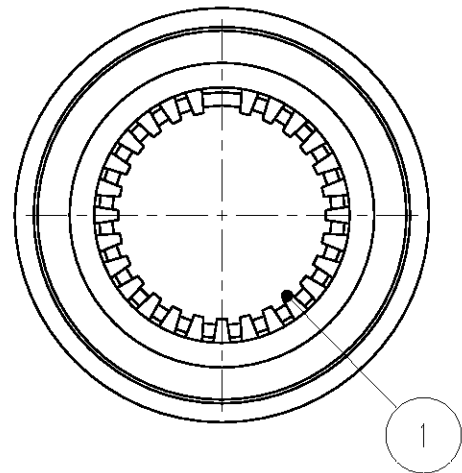

AS SHOWN : 1871132-1

SCALE 2:1
1871132-1

1871132-2

1871132-3

1871132-4

- ①. MATERIAL :
BODY CONTACT : COPPER
CROWN CONTACT : COPPER ALLOY
- ②. FINISH :
BODY CONTACT :
SILVER PLATED ALL OVER 2.54μmMIN
AFTER NICKEL PLATED ALL OVER 1.3μmMIN
CROWN CONTACT :
GOLD PLATED ON CONTACT AREA 0.76μmMIN
AFTER NICKEL PLATED ALL OVER 1.3μmMIN
- ③. ID MARK FOR WIRE SIZE.
- 4 .APPLICATED CRIMP HAND TOOL
1871132-1 : 59975-1 (SET NO 6)
1871132-2 : 59975-1 (SET NO 6)
1871132-3 : 409777-1 (SET NO 5.5)
1871132-4 : 409777-1 (SET NO 5.5)

WIRE RANGE(mm2) (AWG # REF)	ID MARK	B	A	1871132-4	1871132-3	1871132-2	1871132-1	DESCRIPTION	ITEM
1.0~2.6 (AWG #16-14)	2 LINE	4.1	2.3	1				SOCKET CONTACT #14	②
2.7~6.6 (AWG #12-10)	1 LINE	5.4	3.4		1			SOCKET CONTACT #10	②
6.7~10.5 (AWG #8)	2 LINE	8.9	4.5			1		SOCKET CONTACT # 8	②
10.6~16.7 (AWG #6)	1 LINE	8.9	5.8				1	SOCKET CONTACT # 6	②
				1	1	1	1	CROWN CONTACT	①