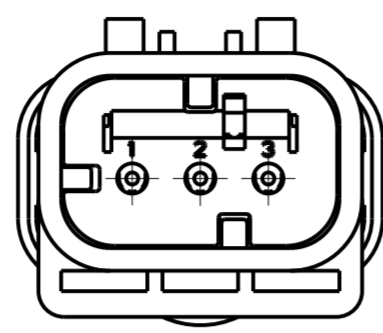

1871413-2  
SCALE 2:1

1871413-3  
SCALE 2:1

1871413-4  
SCALE 2:1

SCALE 2:1

- 1 MATERIAL: 15% GLASS FILLED THERMOPLASTIC  
COLOR: BLACK
- 2 MATERIAL: 15% GLASS FILLED THERMOPLASTIC  
COLOR: (SEE TABLE)
- 3 MATERIAL: SILICONE  
COLOR: RUST

4. WIRE INSULATION RANGE:  $\varnothing 1.3 \sim \varnothing 2.3$

5. OBSOLETE PARTS: OBSOLETE CIS STREAMLINING PER D.RENAUD/D.SINISI

1871413-1 SHOWN

A - A  
OPEN POSITION

TPA COLOR	PART NUMBER
GREEN	1871413-4
YELLOW	1871413-3
GRAY	1871413-2
RED	1871413-1

5  
OBSOLETE

THIS DRAWING IS A CONTROLLED DOCUMENT.		DWN Y. KATO 21DEC2005	TE Connectivity	
DIMENSIONS: mm		CHK J. AKASAKA 28DEC2005		
TOLERANCES UNLESS OTHERWISE SPECIFIED:		APVD D. MITSUGI 28DEC2005	NAME CAP ASSY, 3 POS. BRACKET REVERSE TYPE SMALL WIRE SIZE AMP SEAL 16	
0 PLC ±		PRODUCT SPEC 108-2184	SIZE CAGE CODE DRAWING NO. RESTRICTED TO	
1 PLC ±		APPLICATION SPEC 114-13065	A20779 C-1871413	
2 PLC ±		WEIGHT	SCALE 4:1 SHEET OF REV E	
3 PLC ±		Customer Drawing		
4 PLC ±				
ANGLES FINISH				