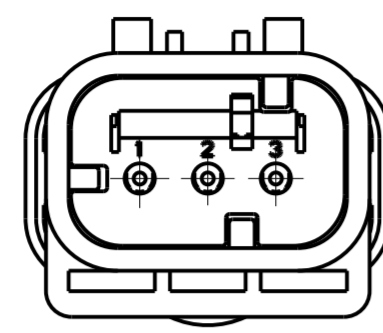

1871413-2  
SCALE 2:1

1871413-3  
SCALE 2:1

1871413-4  
SCALE 2:1

SCALE 2:1

- 1 MATERIAL: 15% GLASS FILLED THERMOPLASTIC  
COLOR: BLACK
- 2 MATERIAL: 15% GLASS FILLED THERMOPLASTIC  
COLOR: (SEE TABLE)
- 3 MATERIAL: SILICONE  
COLOR: RUST

4. WIRE INSULATION RANGE:  $\varnothing 1.3 \sim \varnothing 2.3$

5. OBSOLETE PARTS: OBSOLETE CIS STREAMLINING PER D.RENAUD/D.SINISI

1871413-1 SHOWN

A - A  
OPEN POSITION

TPA COLOR	PART NUMBER
GREEN	1871413-4
YELLOW	1871413-3
GRAY	1871413-2
RED	1871413-1

5  
OBSOLETE

THIS DRAWING IS A CONTROLLED DOCUMENT.		DWN Y. KATO 21DEC2005	TE Connectivity	
DIMENSIONS: mm		CHK J. AKASAKA 28DEC2005		
TOLERANCES UNLESS OTHERWISE SPECIFIED:		APVD D. MITSUGI 28DEC2005	NAME CAP ASSY, 3 POS. BRACKET REVERSE TYPE SMALL WIRE SIZE AMP SEAL 16	
0 PLC ±		PRODUCT SPEC 108-2184	SIZE CAGE CODE DRAWING NO. RESTRICTED TO	
1 PLC ±		APPLICATION SPEC 114-13065	A20779 C-1871413	
2 PLC ±		WEIGHT	SCALE 4:1 SHEET OF REV E	
3 PLC ±		Customer Drawing		
4 PLC ±				
ANGLES FINISH				