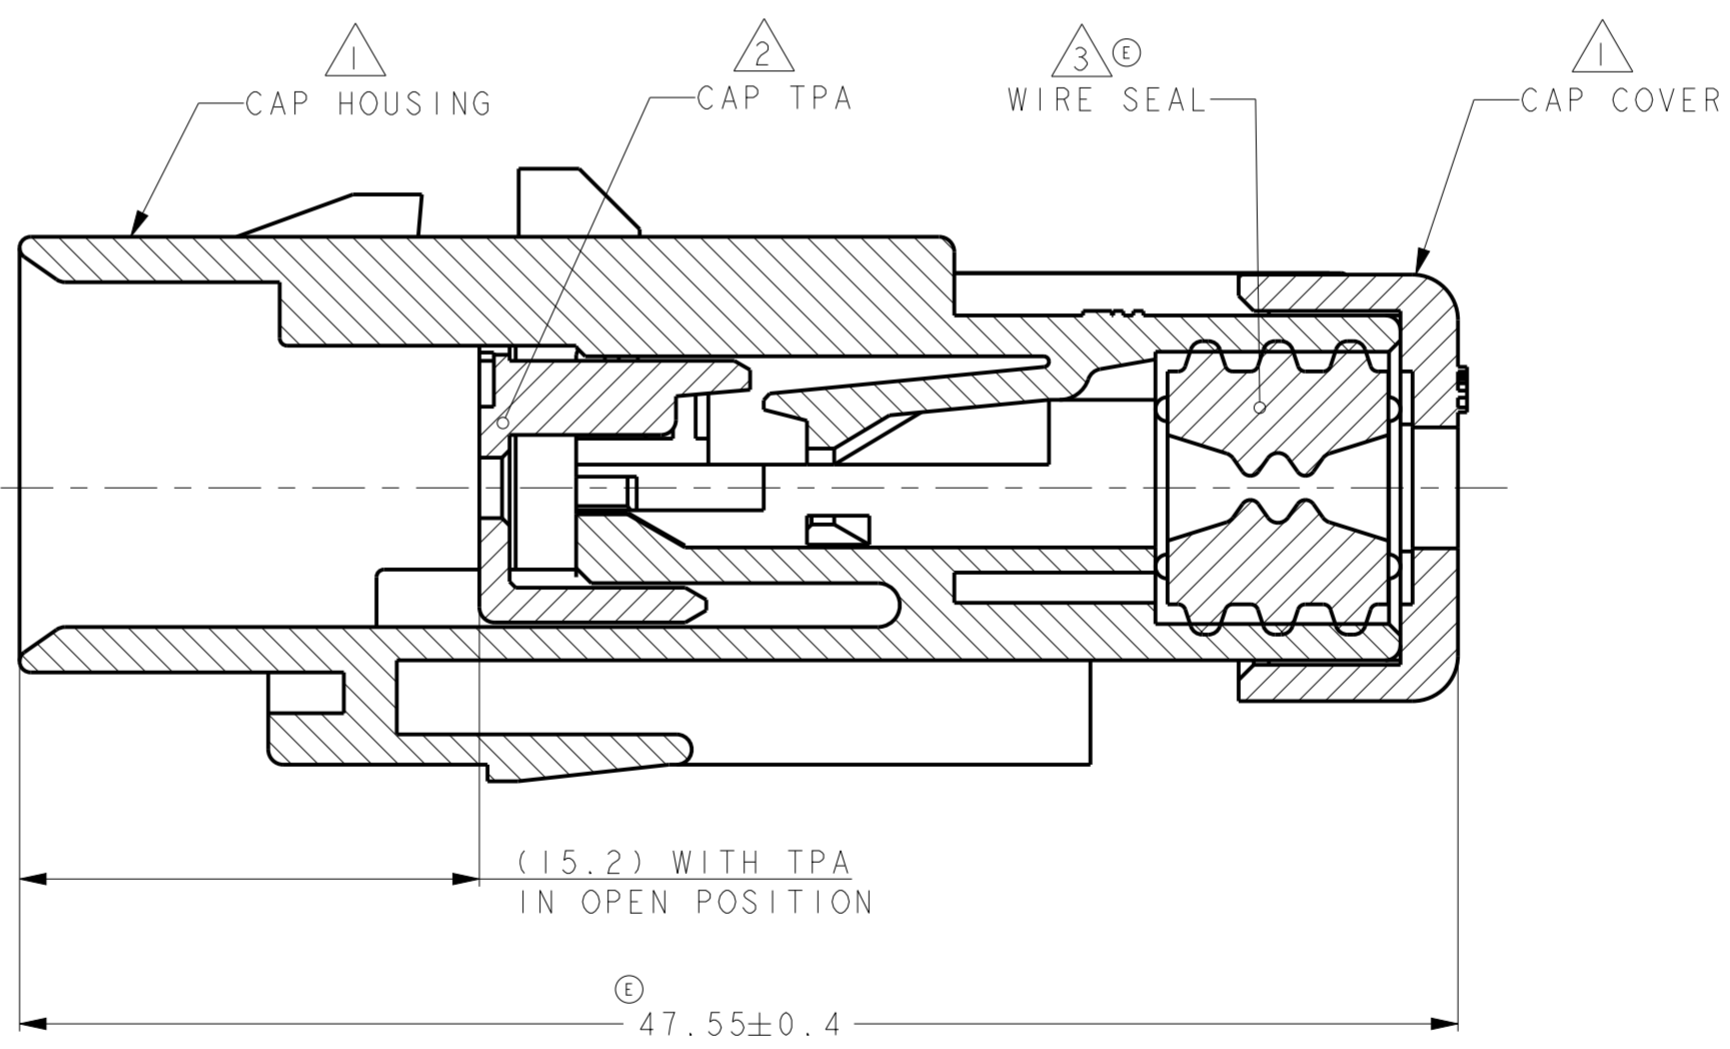

1871413-2  
SCALE 2:1

1871413-3  
SCALE 2:1

1871413-4  
SCALE 2:1

SCALE 2:1

- 1 MATERIAL: 15% GLASS FILLED THERMOPLASTIC  
COLOR: BLACK
- 2 MATERIAL: 15% GLASS FILLED THERMOPLASTIC  
COLOR: (SEE TABLE)
- 3 MATERIAL: SILICONE  
COLOR: RUST

4. WIRE INSULATION RANGE:  $\varnothing 1.3 \sim \varnothing 2.3$

5. OBSOLETE PARTS: OBSOLETE CIS STREAMLINING PER D.RENAUD/D.SINISI

1871413-1 SHOWN

A - A  
OPEN POSITION

TPA COLOR	PART NUMBER
GREEN	1871413-4
YELLOW	1871413-3
GRAY	1871413-2
RED	1871413-1