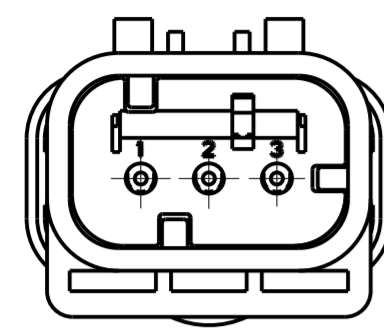

1871413-2  
SCALE 2:1

1871413-3  
SCALE 2:1

1871413-4  
SCALE 2:1

SCALE 2:1

- 1 MATERIAL: 15% GLASS FILLED THERMOPLASTIC  
COLOR: BLACK
- 2 MATERIAL: 15% GLASS FILLED THERMOPLASTIC  
COLOR: (SEE TABLE)
- 3 MATERIAL: SILICONE  
COLOR: RUST

4. WIRE INSULATION RANGE:  $\varnothing 1.3 \sim \varnothing 2.3$

5. OBSOLETE PARTS: OBSOLETE CIS STREAMLINING PER D.RENAUD/D.SINISI

1871413-1 SHOWN

A - A  
OPEN POSITION

TPA COLOR	PART NUMBER
GREEN	1871413-4
YELLOW	1871413-3
GRAY	1871413-2
RED	1871413-1

5  
OBSOLETE

THIS DRAWING IS A CONTROLLED DOCUMENT.		DWN Y. KATO 21DEC2005	TE Connectivity	
DIMENSIONS: mm		CHK J. AKASAKA 28DEC2005		
TOLERANCES UNLESS OTHERWISE SPECIFIED:		APVD D. MITSUGI 28DEC2005	NAME CAP ASSY, 3 POS. BRACKET REVERSE TYPE SMALL WIRE SIZE AMP SEAL 16	
0 PLC ±		PRODUCT SPEC 108-2184	SIZE CAGE CODE DRAWING NO. RESTRICTED TO	
1 PLC ±		APPLICATION SPEC 114-13065	A20779 C-1871413	
2 PLC ±		WEIGHT	SCALE 4:1 SHEET OF REV E	
3 PLC ±		Customer Drawing		
4 PLC ±				
ANGLES FINISH				