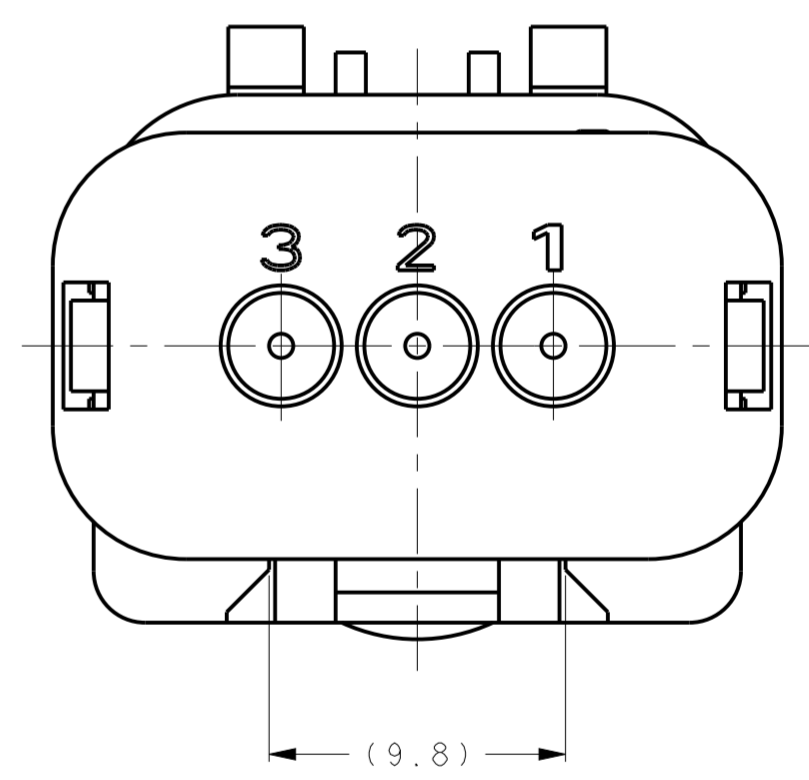

4. WIRE INSULATION RANGE:  $\varnothing 1.3 \sim \varnothing 2.3$

5. OBSOLETE PARTS: OBSOLETE CIS STREAMLINING PER D.RENAUD/D.SINISI

1871413-1 SHOWN

A - A  
OPEN POSITION

TPA COLOR	PART NUMBER
GREEN	1871413-4
YELLOW	1871413-3
GRAY	1871413-2
RED	1871413-1

5  
OBSOLETE

THIS DRAWING IS A CONTROLLED DOCUMENT.		DWN Y. KATO 21DEC2005	TE Connectivity	
DIMENSIONS: mm		CHK J. AKASAKA 28DEC2005		
TOLERANCES UNLESS OTHERWISE SPECIFIED:		APVD D. MITSUGI 28DEC2005	NAME CAP ASSY, 3 POS. BRACKET REVERSE TYPE SMALL WIRE SIZE AMP SEAL 16	
0 PLC ±		PRODUCT SPEC 108-2184	SIZE CAGE CODE DRAWING NO. RESTRICTED TO	
1 PLC ±		APPLICATION SPEC 114-13065	A20779 C-1871413	
2 PLC ±		WEIGHT	SCALE 4:1 SHEET OF REV E	
3 PLC ±		Customer Drawing		
4 PLC ±				
ANGLES FINISH				