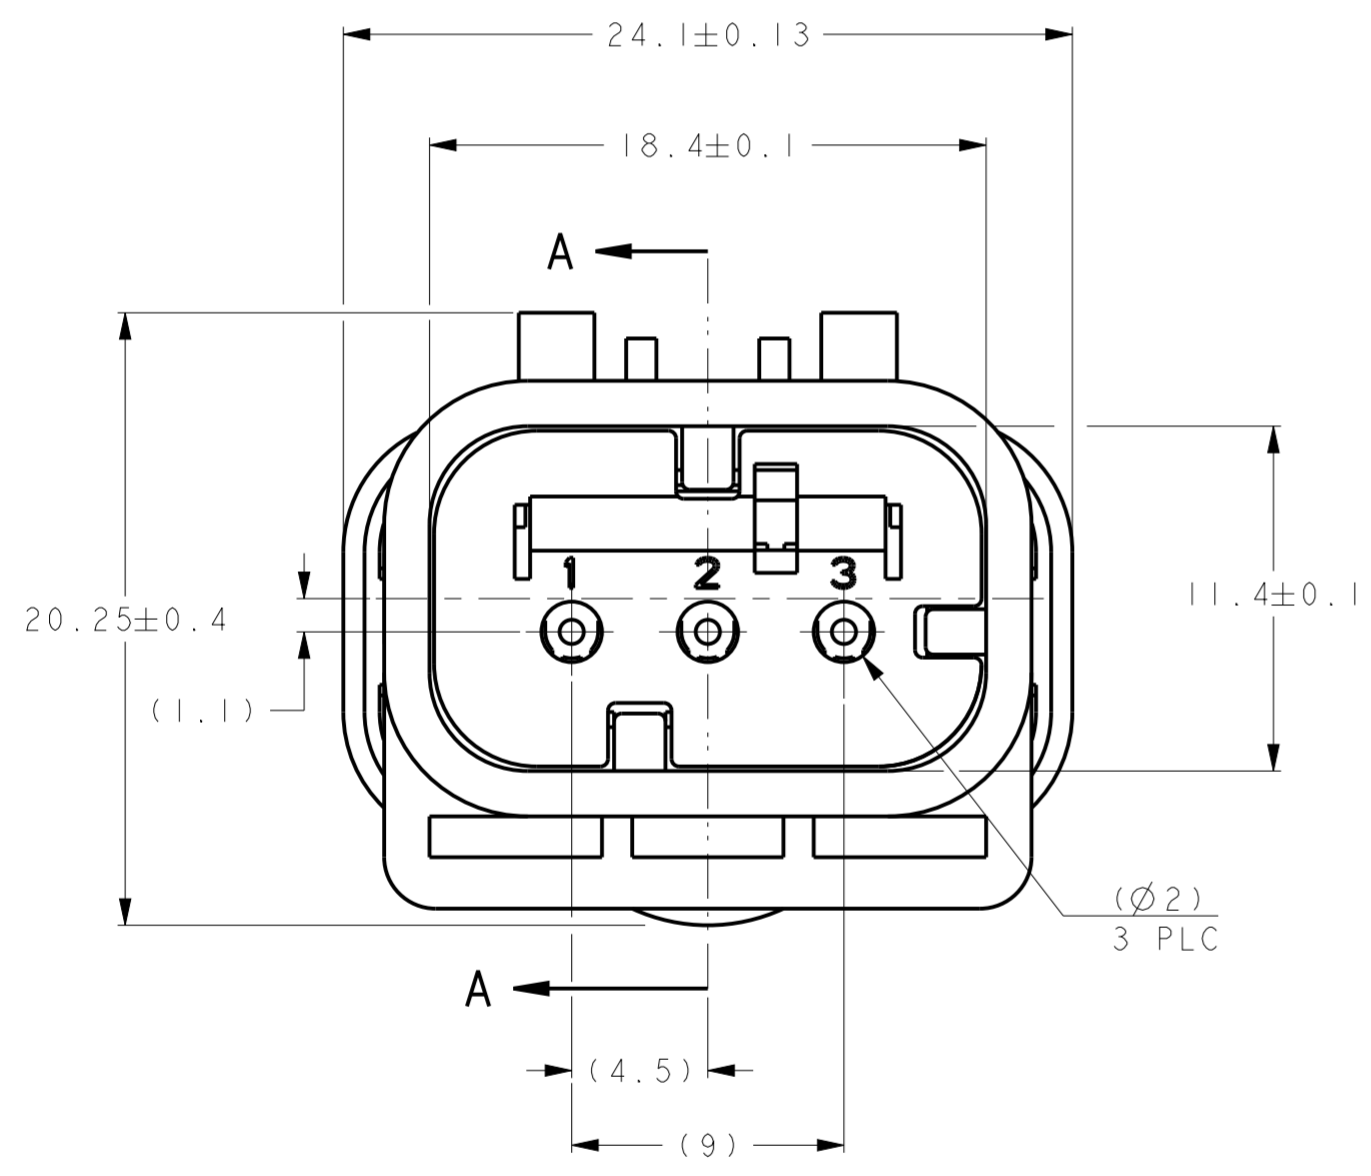

1871413-2  
SCALE 2:1

1871413-3  
SCALE 2:1

1871413-4  
SCALE 2:1

SCALE 2:1

- 1 MATERIAL: 15% GLASS FILLED THERMOPLASTIC  
COLOR: BLACK
- 2 MATERIAL: 15% GLASS FILLED THERMOPLASTIC  
COLOR: (SEE TABLE)
- 3 MATERIAL: SILICONE  
COLOR: RUST

4. WIRE INSULATION RANGE:  $\varnothing 1.3 \sim \varnothing 2.3$

5. OBSOLETE PARTS: OBSOLETE CIS STREAMLINING PER D.RENAUD/D.SINISI

1871413-1 SHOWN

A - A  
OPEN POSITION

TPA COLOR	PART NUMBER
GREEN	1871413-4
YELLOW	1871413-3
GRAY	1871413-2
RED	1871413-1

5  
OBSOLETE

THIS DRAWING IS A CONTROLLED DOCUMENT.		DWN Y. KATO 21DEC2005	TE Connectivity	
DIMENSIONS: mm		CHK J. AKASAKA 28DEC2005		
TOLERANCES UNLESS OTHERWISE SPECIFIED:		APVD D. MITSUGI 28DEC2005	NAME CAP ASSY, 3 POS. BRACKET REVERSE TYPE SMALL WIRE SIZE AMP SEAL 16	
0 PLC ±		PRODUCT SPEC 108-2184	SIZE CAGE CODE DRAWING NO. RESTRICTED TO	
1 PLC ±		APPLICATION SPEC 114-13065	A20779 C-1871413	
2 PLC ±		WEIGHT	SCALE 4:1 SHEET OF REV E	
3 PLC ±		Customer Drawing		
4 PLC ±				
ANGLES FINISH				