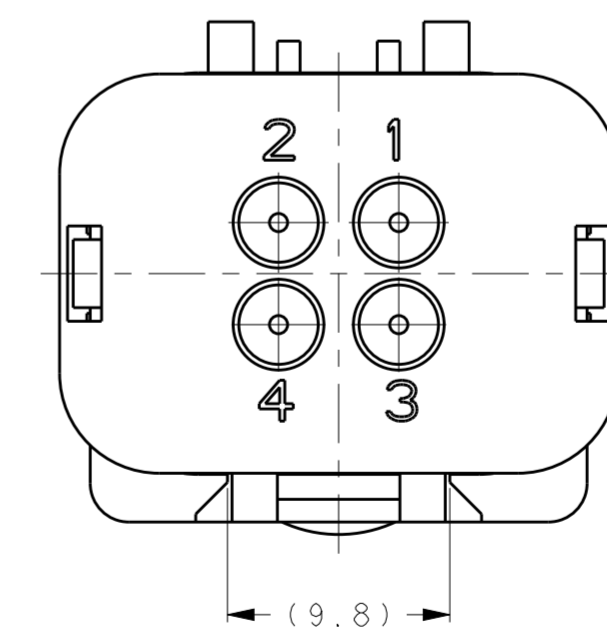

REVISIONS					
P	LTR	DESCRIPTION	DATE	DWN	APVD
	G	REVISED	20AUG2011	H.U	N.Y
	H	REVISED PER ECR-14-000206	26DEC2013	PV	RB

1871414-2
SCALE 2:1

1871414-3
SCALE 2:1

1871414-4
SCALE 2:1

SCALE 2:1

- ① MATERIAL: 15% GLASS FILLED THERMOPLASTIC
COLOR: BLACK
- ② MATERIAL: 15% GLASS FILLED THERMOPLASTIC
COLOR: (SEE TABLE)
- ③ MATERIAL: SILICONE
COLOR: RUST

4. WIRE INSULATION RANGE: $\varnothing 1.3 \sim \varnothing 2.3$

⑤ OBSOLETE PARTS: OBSOLETE CIS STREAMLINING PER D.RENAUD/ D.SINISI

(15.2) WITH TPA IN PRELATCH POSITION

A - A
OPEN POSITION

1871414-1 SHOWN

TPA COLOR	PART NUMBER
GREEN	1871414-4
YELLOW	1871414-3
GRAY	1871414-2
RED	1871414-1

⑤
OBSOLETE

THIS DRAWING IS A CONTROLLED DOCUMENT.		DWN Y. KATO 21DEC2005	TE Connectivity	
DIMENSIONS: mm		CHK J. AKASAKA 28DEC2005		
TOLERANCES UNLESS OTHERWISE SPECIFIED:		APVD D. MITSUGI 28DEC2005	NAME CAP ASSY, 4 POS. BRACKET REVERSE TYPE SMALL WIRE SIZE AMP SEAL 16	
0 PLC ± 1 PLC ± 2 PLC ± 3 PLC ± 4 PLC ± ANGLES ± FINISH -		PRODUCT SPEC 108-2184	SIZE A2	CAGE CODE 0779
MATERIAL		APPLICATION SPEC 114-13065	DRAWING NO C-1871414	RESTRICTED TO
		WEIGHT	SCALE 3:1	SHEET OF
		Customer Drawing	REV H	