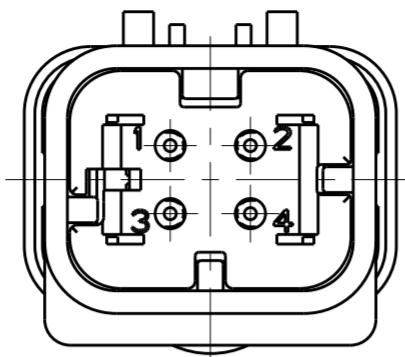

REVISIONS					
P	LTR	DESCRIPTION	DATE	DWN	APVD
	G	REVISED	20AUG2011	H.U	N.Y
	H	REVISED PER ECR-14-000206	26DEC2013	PV	RB

1871414-2
SCALE 2:1

1871414-3
SCALE 2:1

1871414-4
SCALE 2:1

SCALE 2:1

- ① MATERIAL: 15% GLASS FILLED THERMOPLASTIC
COLOR: BLACK
- ② MATERIAL: 15% GLASS FILLED THERMOPLASTIC
COLOR: (SEE TABLE)
- ③ MATERIAL: SILICONE
COLOR: RUST

4. WIRE INSULATION RANGE: $\varnothing 1.3 \sim \varnothing 2.3$

⑤ OBSOLETE PARTS: OBSOLETE CIS STREAMLINING PER D.RENAUD/ D.SINISI

(15.2) WITH TPA IN PRELATCH POSITION

A - A
OPEN POSITION

1871414-1 SHOWN

TPA COLOR	PART NUMBER
GREEN	1871414-4
YELLOW	1871414-3
GRAY	1871414-2
RED	1871414-1

⑤
OBSOLETE

THIS DRAWING IS A CONTROLLED DOCUMENT.		DWN Y. KATO 21DEC2005	TE Connectivity	
DIMENSIONS: mm		CHK J. AKASAKA 28DEC2005		
TOLERANCES UNLESS OTHERWISE SPECIFIED:		APVD D. MITSUGI 28DEC2005	NAME CAP ASSY, 4 POS. BRACKET REVERSE TYPE SMALL WIRE SIZE AMP SEAL 16	
0 PLC ± 1 PLC ± 2 PLC ± 3 PLC ± 4 PLC ± ANGLES ± FINISH -		PRODUCT SPEC 108-2184	SIZE A2	CAGE CODE 0779
MATERIAL		APPLICATION SPEC 114-13065	DRAWING NO C-1871414	RESTRICTED TO
		WEIGHT	SCALE 3:1	SHEET OF
		Customer Drawing	REV H	