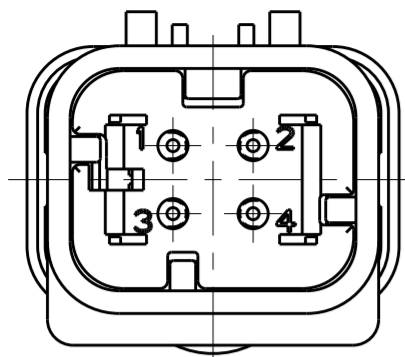

REVISIONS					
P	LTR	DESCRIPTION	DATE	DWN	APVD
	G	REVISED	20AUG2011	H.U	N.Y
	H	REVISED PER ECR-14-000206	26DEC2013	PV	RB

1871414-2
SCALE 2:1

1871414-3
SCALE 2:1

1871414-4
SCALE 2:1

SCALE 2:1

- ① MATERIAL: 15% GLASS FILLED THERMOPLASTIC
COLOR: BLACK
- ② MATERIAL: 15% GLASS FILLED THERMOPLASTIC
COLOR: (SEE TABLE)
- ③ MATERIAL: SILICONE
COLOR: RUST

4. WIRE INSULATION RANGE: $\varnothing 1.3 \sim \varnothing 2.3$

⑤ OBSOLETE PARTS: OBSOLETE CIS STREAMLINING PER D.RENAUD/ D.SINISI

(15.2) WITH TPA IN PRELATCH POSITION

A - A
OPEN POSITION

1871414-1 SHOWN

TPA COLOR	PART NUMBER
GREEN	1871414-4
YELLOW	1871414-3
GRAY	1871414-2
RED	1871414-1

⑤
OBSOLETE

THIS DRAWING IS A CONTROLLED DOCUMENT.		DWN Y. KATO 21DEC2005	TE Connectivity	
DIMENSIONS: mm		CHK J. AKASAKA 28DEC2005		
TOLERANCES UNLESS OTHERWISE SPECIFIED:		APVD D. MITSUGI 28DEC2005	NAME CAP ASSY, 4 POS. BRACKET REVERSE TYPE SMALL WIRE SIZE AMP SEAL 16	
0 PLC ± 1 PLC ± 2 PLC ± 3 PLC ± 4 PLC ± ANGLES ± FINISH -		PRODUCT SPEC 108-2184	SIZE A2	CAGE CODE 0779
MATERIAL		APPLICATION SPEC 114-13065	DRAWING NO C-1871414	RESTRICTED TO
		WEIGHT	SCALE 3:1	SHEET OF
		Customer Drawing	REV H	