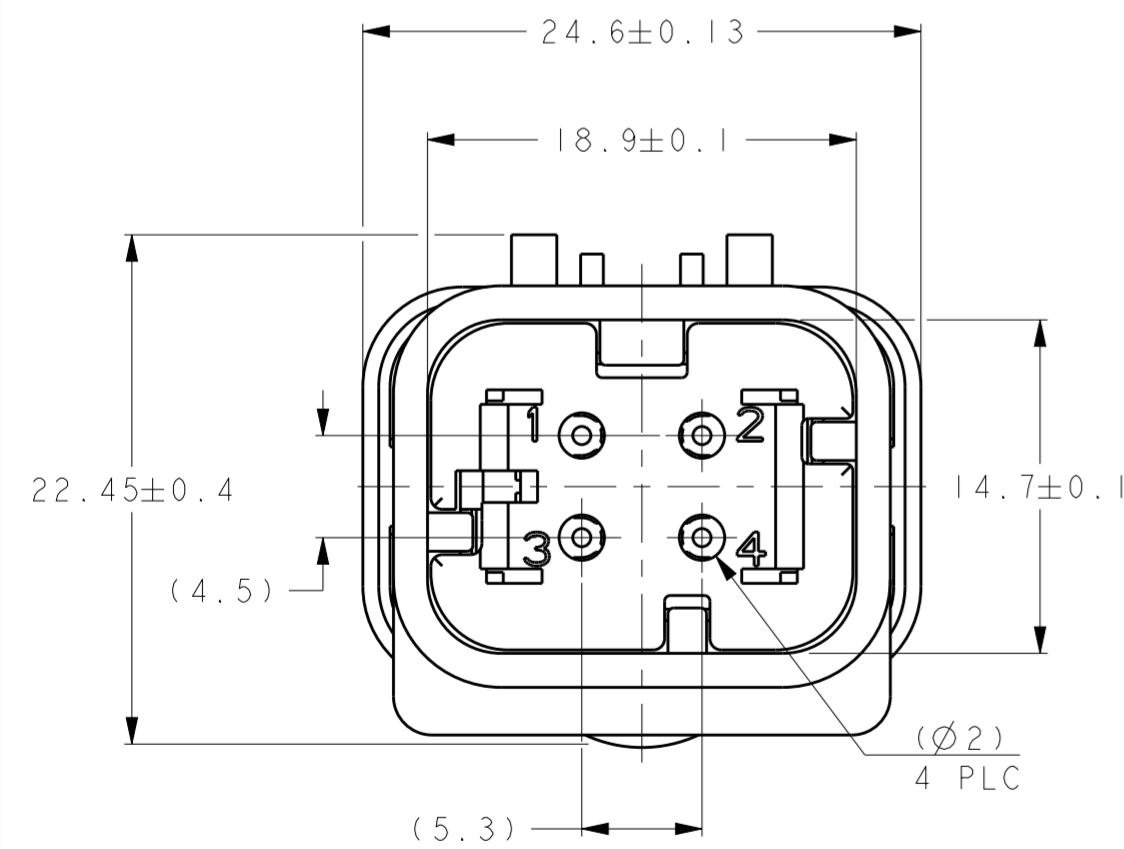

REVISIONS					
P	LTR	DESCRIPTION	DATE	DWN	APVD
	G	REVISED	20AUG2011	H.U	N.Y
	H	REVISED PER ECR-14-000206	26DEC2013	PV	RB

1871414-2
SCALE 2:1

1871414-3
SCALE 2:1

1871414-4
SCALE 2:1

SCALE 2:1

- ① MATERIAL: 15% GLASS FILLED THERMOPLASTIC
COLOR: BLACK
- ② MATERIAL: 15% GLASS FILLED THERMOPLASTIC
COLOR: (SEE TABLE)
- ③ MATERIAL: SILICONE
COLOR: RUST

4. WIRE INSULATION RANGE: $\varnothing 1.3 \sim \varnothing 2.3$

⑤ OBSOLETE PARTS: OBSOLETE CIS STREAMLINING PER D.RENAUD/ D.SINISI

(15.2) WITH TPA IN PRELATCH POSITION

A - A
OPEN POSITION

1871414-1 SHOWN

TPA COLOR	PART NUMBER
GREEN	1871414-4
YELLOW	1871414-3
GRAY	1871414-2
RED	1871414-1

⑤
OBSOLETE

THIS DRAWING IS A CONTROLLED DOCUMENT.		DWN Y. KATO 21DEC2005	TE Connectivity	
DIMENSIONS: mm		CHK J. AKASAKA 28DEC2005		
TOLERANCES UNLESS OTHERWISE SPECIFIED:		APVD D. MITSUGI 28DEC2005	NAME CAP ASSY, 4 POS. BRACKET REVERSE TYPE SMALL WIRE SIZE AMP SEAL 16	
0 PLC ± 1 PLC ± 2 PLC ± 3 PLC ± 4 PLC ± ANGLES ± FINISH -		PRODUCT SPEC 108-2184	SIZE A2	CAGE CODE 0779
MATERIAL		APPLICATION SPEC 114-13065	DRAWING NO C-1871414	RESTRICTED TO
		WEIGHT	SCALE 3:1	SHEET OF
		Customer Drawing	REV H	