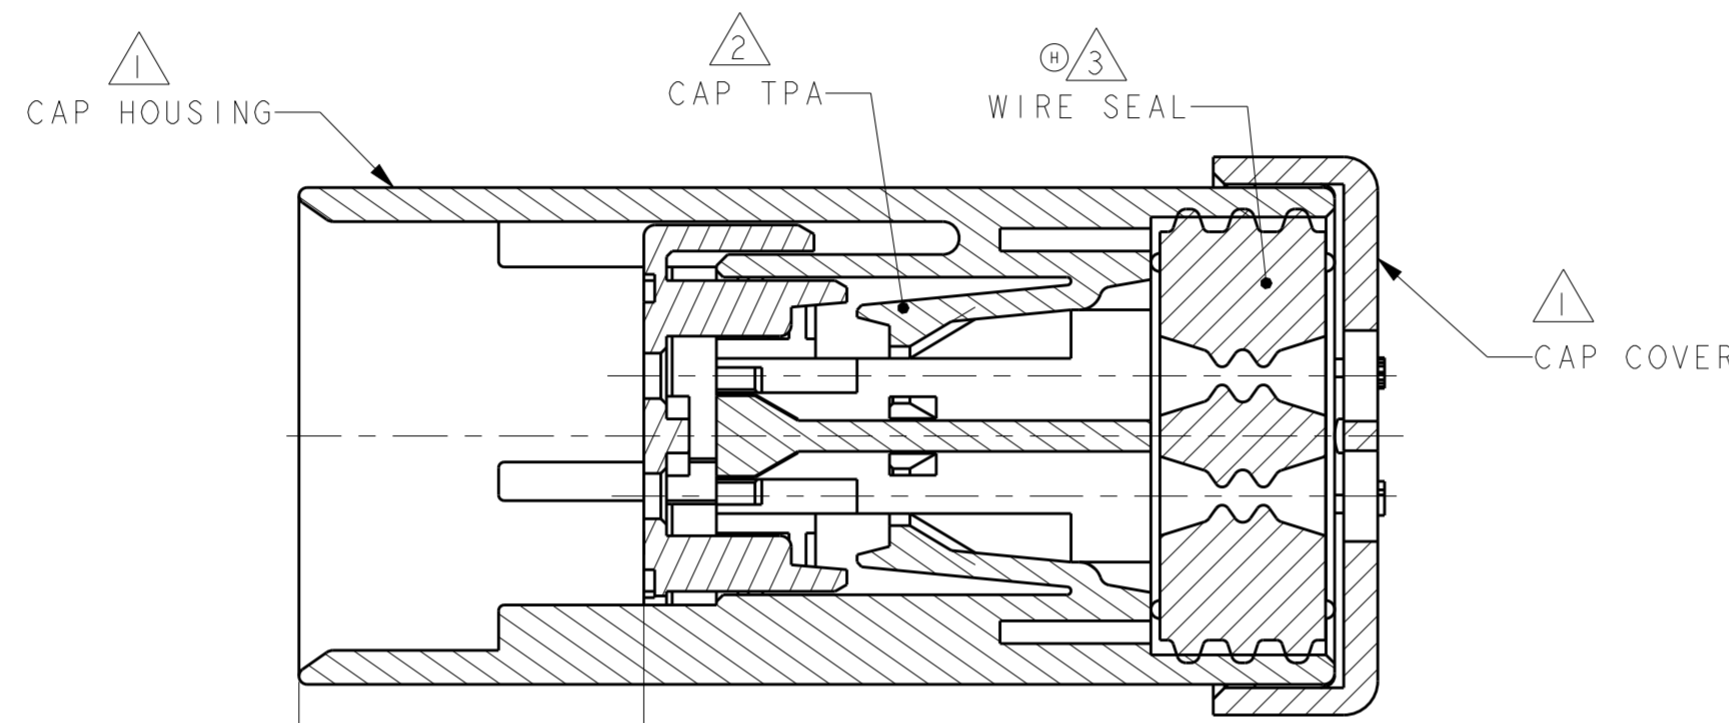

REVISIONS					
P	LTR	DESCRIPTION	DATE	DWN	APVD
	G	REVISED	20AUG2011	H.U	N.Y
	H	REVISED PER ECR-14-000206	26DEC2013	PV	RB

1871414-2
SCALE 2:1

1871414-3
SCALE 2:1

1871414-4
SCALE 2:1

SCALE 2:1

- ① MATERIAL: 15% GLASS FILLED THERMOPLASTIC
COLOR: BLACK
- ② MATERIAL: 15% GLASS FILLED THERMOPLASTIC
COLOR: (SEE TABLE)
- ③ MATERIAL: SILICONE
COLOR: RUST

4. WIRE INSULATION RANGE: $\varnothing 1.3 \sim \varnothing 2.3$

⑤ OBSOLETE PARTS: OBSOLETE CIS STREAMLINING PER D.RENAUD/ D.SINISI

(15.2) WITH TPA IN PRELATCH POSITION

A - A
OPEN POSITION

1871414-1 SHOWN

TPA COLOR	PART NUMBER
GREEN	1871414-4
YELLOW	1871414-3
GRAY	1871414-2
RED	1871414-1

⑤
OBSOLETE

THIS DRAWING IS A CONTROLLED DOCUMENT.		DWN Y. KATO 21DEC2005	TE Connectivity	
DIMENSIONS: mm		CHK J. AKASAKA 28DEC2005		
TOLERANCES UNLESS OTHERWISE SPECIFIED:		APVD D. MITSUGI 28DEC2005	NAME CAP ASSY, 4 POS. BRACKET REVERSE TYPE SMALL WIRE SIZE AMP SEAL 16	
0 PLC ± 1 PLC ± 2 PLC ± 3 PLC ± 4 PLC ± ANGLES ± FINISH -		PRODUCT SPEC 108-2184	SIZE A2	CAGE CODE 0779
MATERIAL		APPLICATION SPEC 114-13065	DRAWING NO C-1871414	RESTRICTED TO
		WEIGHT	SCALE 3:1	SHEET OF
		Customer Drawing	REV H	