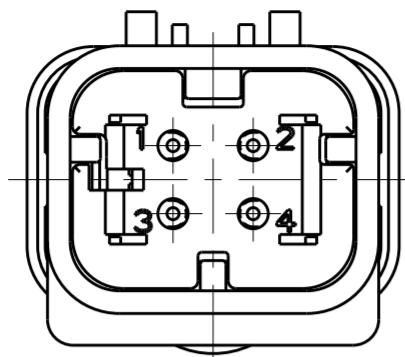

REVISIONS					
P	LTR	DESCRIPTION	DATE	DWN	APVD
	G	REVISED	20AUG2011	H.U	N.Y
	H	REVISED PER ECR-14-000206	26DEC2013	PV	RB

1871414-2
SCALE 2:1

1871414-3
SCALE 2:1

1871414-4
SCALE 2:1

SCALE 2:1

- ① MATERIAL: 15% GLASS FILLED THERMOPLASTIC
COLOR: BLACK
- ② MATERIAL: 15% GLASS FILLED THERMOPLASTIC
COLOR: (SEE TABLE)
- ③ MATERIAL: SILICONE
COLOR: RUST

4. WIRE INSULATION RANGE: $\varnothing 1.3 \sim \varnothing 2.3$

⑤ OBSOLETE PARTS: OBSOLETE CIS STREAMLINING PER D.RENAUD/ D.SINISI

(15.2) WITH TPA IN PRELATCH POSITION

A - A
OPEN POSITION

1871414-1 SHOWN

TPA COLOR	PART NUMBER
GREEN	1871414-4
YELLOW	1871414-3
GRAY	1871414-2
RED	1871414-1

⑤
OBSOLETE

THIS DRAWING IS A CONTROLLED DOCUMENT.		DWN Y. KATO 21DEC2005	TE Connectivity	
DIMENSIONS: mm		CHK J. AKASAKA 28DEC2005		
TOLERANCES UNLESS OTHERWISE SPECIFIED:		APVD D. MITSUGI 28DEC2005	NAME CAP ASSY, 4 POS. BRACKET REVERSE TYPE SMALL WIRE SIZE AMP SEAL 16	
0 PLC ± 1 PLC ± 2 PLC ± 3 PLC ± 4 PLC ± ANGLES ± FINISH -		PRODUCT SPEC 108-2184	SIZE A2	CAGE CODE 0779
MATERIAL		APPLICATION SPEC 114-13065	DRAWING NO C-1871414	RESTRICTED TO
		WEIGHT	SCALE 3:1	SHEET OF
		Customer Drawing	REV H	