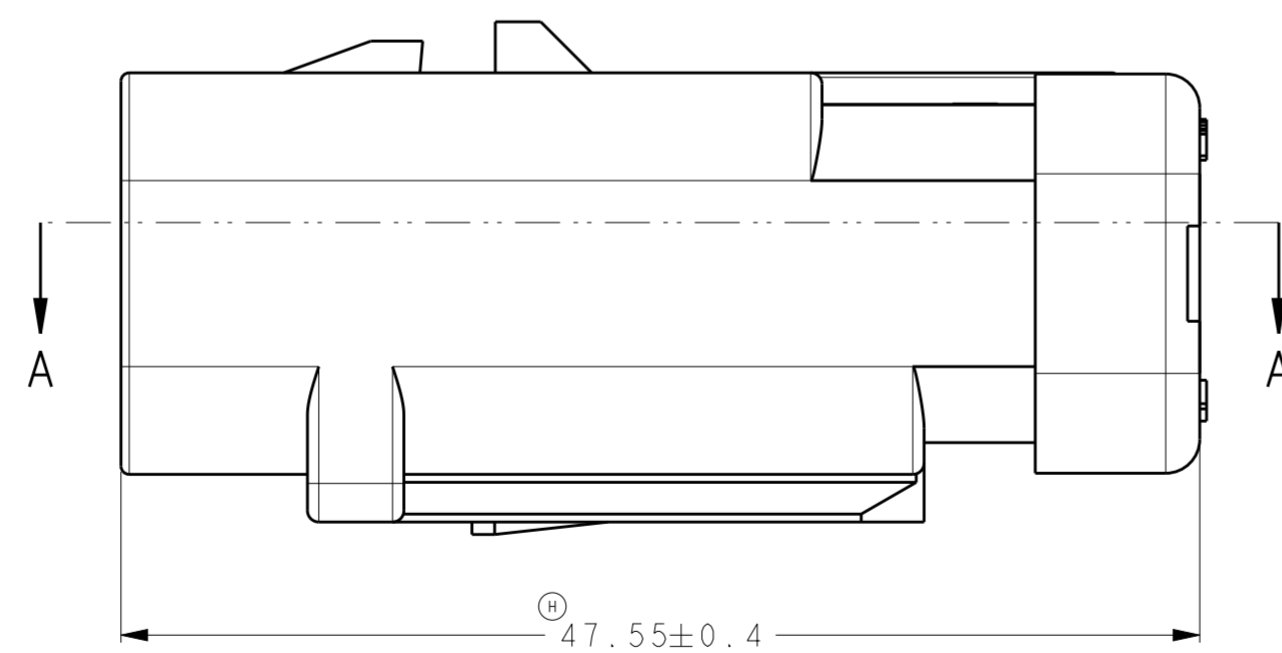

REVISIONS					
P	LTR	DESCRIPTION	DATE	DWN	APVD
	G	REVISED	20AUG2011	H.U	N.Y
	H	REVISED PER ECR-14-000206	26DEC2013	PV	RB

1871414-2
SCALE 2:1

1871414-3
SCALE 2:1

1871414-4
SCALE 2:1

SCALE 2:1

- ① MATERIAL: 15% GLASS FILLED THERMOPLASTIC
COLOR: BLACK
- ② MATERIAL: 15% GLASS FILLED THERMOPLASTIC
COLOR: (SEE TABLE)
- ③ MATERIAL: SILICONE
COLOR: RUST

4. WIRE INSULATION RANGE: $\varnothing 1.3 \sim \varnothing 2.3$

⑤ OBSOLETE PARTS: OBSOLETE CIS STREAMLINING PER D.RENAUD/ D.SINISI

(15.2) WITH TPA IN PRELATCH POSITION

A - A
OPEN POSITION

1871414-1 SHOWN

TPA COLOR	PART NUMBER
GREEN	1871414-4
YELLOW	1871414-3
GRAY	1871414-2
RED	1871414-1

⑤
OBSOLETE

THIS DRAWING IS A CONTROLLED DOCUMENT.		DWN Y. KATO 21DEC2005	TE Connectivity	
DIMENSIONS: mm		CHK J. AKASAKA 28DEC2005		
TOLERANCES UNLESS OTHERWISE SPECIFIED:		APVD D. MITSUGI 28DEC2005	NAME CAP ASSY, 4 POS. BRACKET REVERSE TYPE SMALL WIRE SIZE AMP SEAL 16	
0 PLC ± 1 PLC ± 2 PLC ± 3 PLC ± 4 PLC ± ANGLES ± FINISH -		PRODUCT SPEC 108-2184	SIZE A2	CAGE CODE 0779
MATERIAL		APPLICATION SPEC 114-13065	DRAWING NO C-1871414	RESTRICTED TO
		WEIGHT	SCALE 3:1	SHEET OF
		Customer Drawing	REV H	