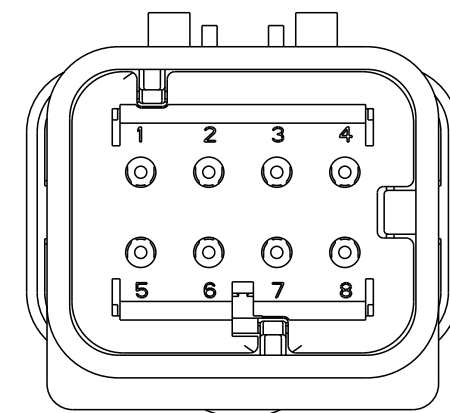

1871415-3
SCALE 2:1