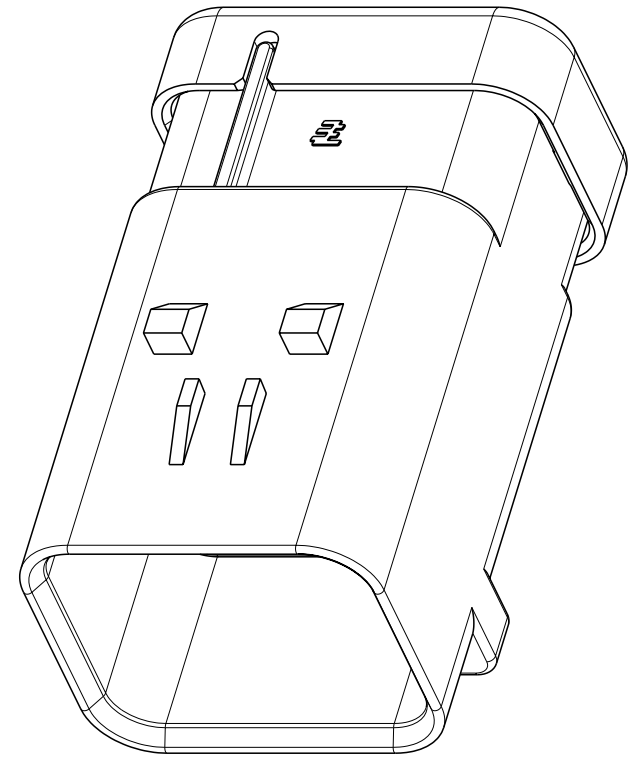

1871415-4
SCALE 2:1

- ① MATERIAL: 15% GLASS FILLED THERMOPLASTIC
COLOR: BLACK
- ② MATERIAL: 15% GLASS FILLED THERMOPLASTIC
COLOR: (SEE TABLE)
- ③ MATERIAL: SILICONE
COLOR: RUST

4. WIRE INSULATION RANGE: $\phi 1.3 \sim \phi 2.3$

1871415-1 SHOWN

A - A
OPEN POSITION

GREEN	1871415-4
YELLOW	1871415-3
GRAY	1871415-2
RED	1871415-1
TPA COLOR	PART NUMBER

THIS DRAWING IS A CONTROLLED DOCUMENT.		DWN Y. KATO 15JAN2004	TE Connectivity															
DIMENSIONS: mm		CHK S. MANABE 15JAN2004																
TOLERANCES UNLESS OTHERWISE SPECIFIED:		APVD S. MANABE 15JAN2004	NAME CAP ASSY, 8 POS. BRACKET REVERSE TYPE AMP SEAL 16															
<table border="1"> <tr><td>0 PLC</td><td>±</td></tr> <tr><td>1 PLC</td><td>±</td></tr> <tr><td>2 PLC</td><td>±</td></tr> <tr><td>3 PLC</td><td>±</td></tr> <tr><td>4 PLC</td><td>±</td></tr> <tr><td>ANGLES</td><td>±</td></tr> <tr><td>FINISH</td><td>±</td></tr> </table>		0 PLC	±	1 PLC	±	2 PLC	±	3 PLC	±	4 PLC	±	ANGLES	±	FINISH	±	PRODUCT SPEC 108-2184	SIZE A200779	
0 PLC	±																	
1 PLC	±																	
2 PLC	±																	
3 PLC	±																	
4 PLC	±																	
ANGLES	±																	
FINISH	±																	
MATERIAL		APPLICATION SPEC 114-13065	DRAWING NO C-1871415															
		WEIGHT	RESTRICTED TO															
		CUSTOMER DRAWING	SCALE 4:1 SHEET 1 OF 1 REV D1															