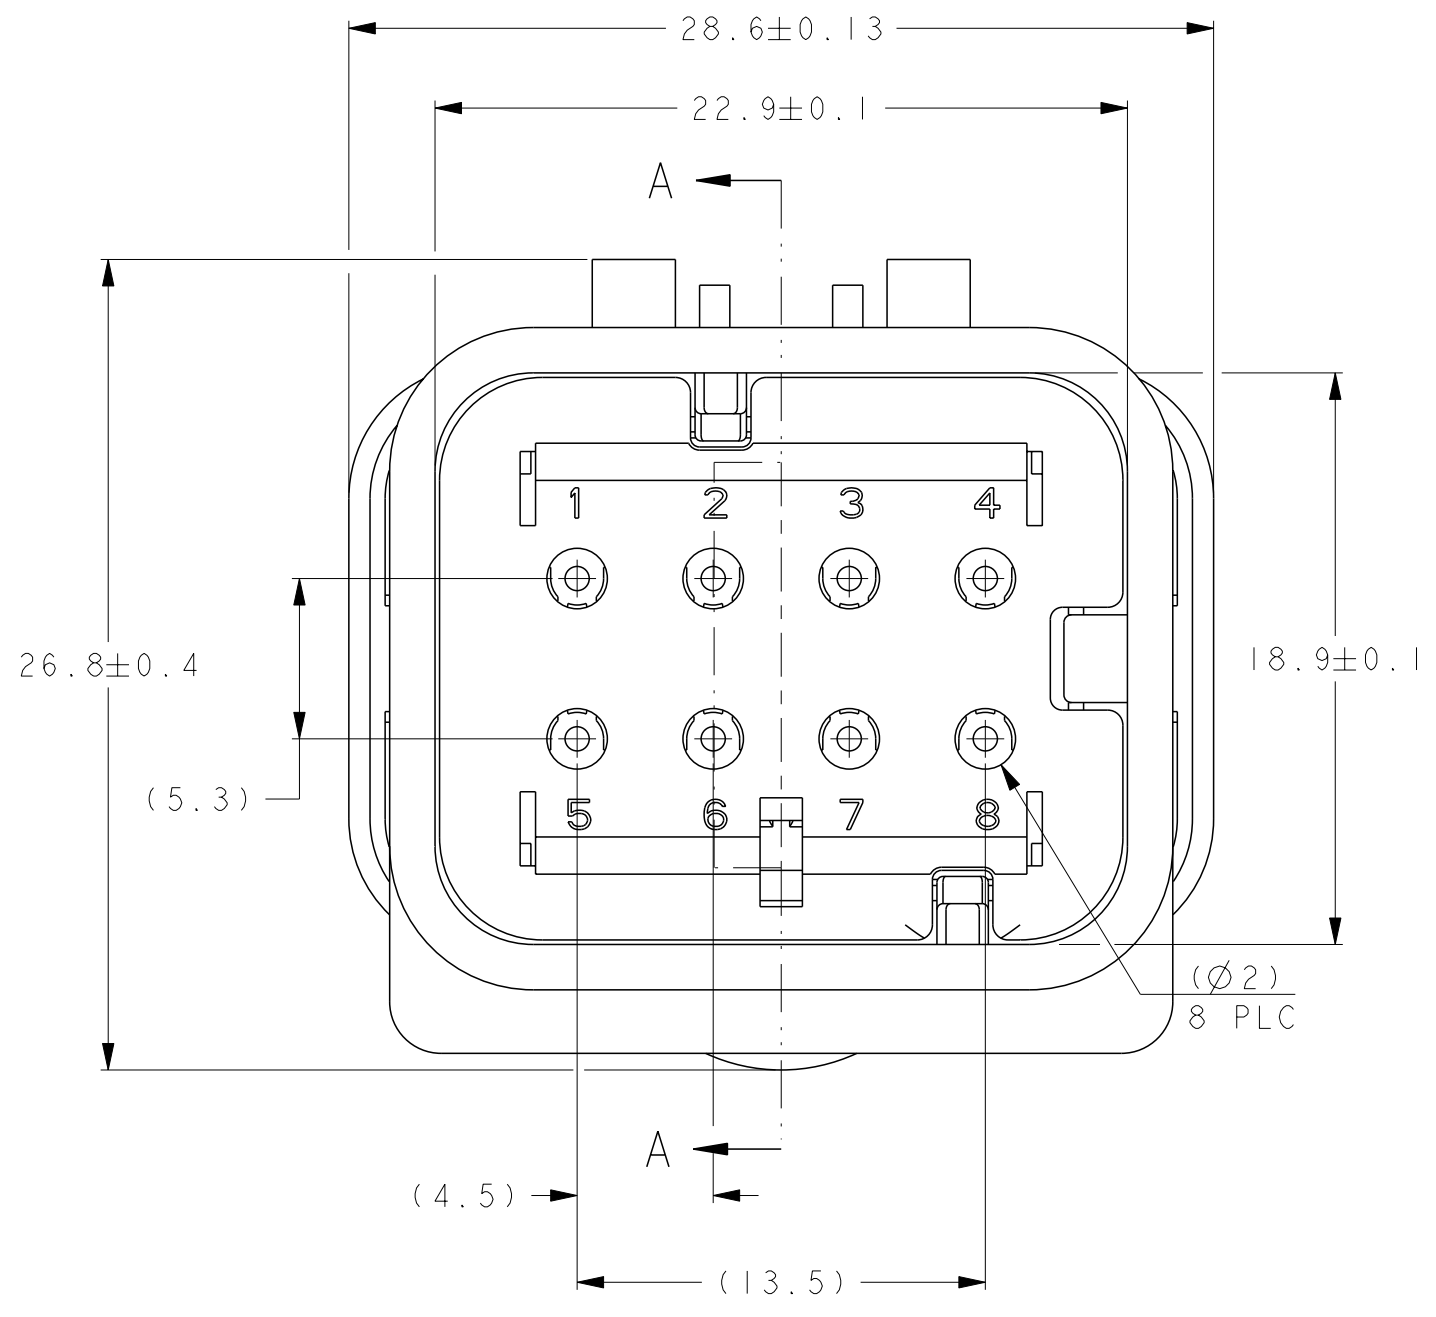

1871415-4
SCALE 2:1

- ① MATERIAL: 15% GLASS FILLED THERMOPLASTIC
COLOR: BLACK
- ② MATERIAL: 15% GLASS FILLED THERMOPLASTIC
COLOR: (SEE TABLE)
- ③ MATERIAL: SILICONE
COLOR: RUST

4. WIRE INSULATION RANGE: $\phi 1.3 \sim \phi 2.3$

1871415-1 SHOWN

A - A
OPEN POSITION

GREEN	1871415-4
YELLOW	1871415-3
GRAY	1871415-2
RED	1871415-1
TPA COLOR	PART NUMBER

THIS DRAWING IS A CONTROLLED DOCUMENT.		DWN Y. KATO 15JAN2004	TE Connectivity															
DIMENSIONS: mm		CHK S. MANABE 15JAN2004																
TOLERANCES UNLESS OTHERWISE SPECIFIED:		APVD S. MANABE 15JAN2004	NAME CAP ASSY, 8 POS. BRACKET REVERSE TYPE AMP SEAL 16															
<table border="1"> <tr><td>0 PLC</td><td>±</td></tr> <tr><td>1 PLC</td><td>±</td></tr> <tr><td>2 PLC</td><td>±</td></tr> <tr><td>3 PLC</td><td>±</td></tr> <tr><td>4 PLC</td><td>±</td></tr> <tr><td>ANGLES</td><td>±</td></tr> <tr><td>FINISH</td><td>±</td></tr> </table>		0 PLC	±	1 PLC	±	2 PLC	±	3 PLC	±	4 PLC	±	ANGLES	±	FINISH	±	PRODUCT SPEC 108-2184	SIZE A200779	
0 PLC	±																	
1 PLC	±																	
2 PLC	±																	
3 PLC	±																	
4 PLC	±																	
ANGLES	±																	
FINISH	±																	
MATERIAL		APPLICATION SPEC 114-13065	DRAWING NO C-1871415															
		WEIGHT	RESTRICTED TO															
		CUSTOMER DRAWING	SCALE 4:1 SHEET 1 OF 1 REV D1															