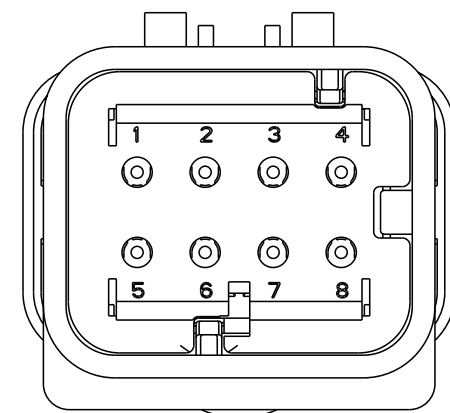

1871415-4
SCALE 2:1

- ① MATERIAL: 15% GLASS FILLED THERMOPLASTIC
COLOR: BLACK
- ② MATERIAL: 15% GLASS FILLED THERMOPLASTIC
COLOR: (SEE TABLE)
- ③ MATERIAL: SILICONE
COLOR: RUST

4. WIRE INSULATION RANGE: $\phi 1.3 \sim \phi 2.3$

1871415-1 SHOWN

A - A
OPEN POSITION

GREEN	1871415-4
YELLOW	1871415-3
GRAY	1871415-2
RED	1871415-1
TPA COLOR	PART NUMBER

THIS DRAWING IS A CONTROLLED DOCUMENT.		DWN Y. KATO 15JAN2004	TE Connectivity															
DIMENSIONS: mm		CHK S. MANABE 15JAN2004																
TOLERANCES UNLESS OTHERWISE SPECIFIED:		APVD S. MANABE 15JAN2004	NAME CAP ASSY, 8 POS. BRACKET REVERSE TYPE AMP SEAL 16															
<table border="1"> <tr><td>0 PLC</td><td>±</td></tr> <tr><td>1 PLC</td><td>±</td></tr> <tr><td>2 PLC</td><td>±</td></tr> <tr><td>3 PLC</td><td>±</td></tr> <tr><td>4 PLC</td><td>±</td></tr> <tr><td>ANGLES</td><td>±</td></tr> <tr><td>FINISH</td><td>±</td></tr> </table>		0 PLC	±	1 PLC	±	2 PLC	±	3 PLC	±	4 PLC	±	ANGLES	±	FINISH	±	PRODUCT SPEC 108-2184	SIZE A200779	
0 PLC	±																	
1 PLC	±																	
2 PLC	±																	
3 PLC	±																	
4 PLC	±																	
ANGLES	±																	
FINISH	±																	
MATERIAL		APPLICATION SPEC 114-13065	DRAWING NO C-1871415															
		WEIGHT	RESTRICTED TO															
		CUSTOMER DRAWING	SCALE 4:1 SHEET 1 OF 1 REV D1															