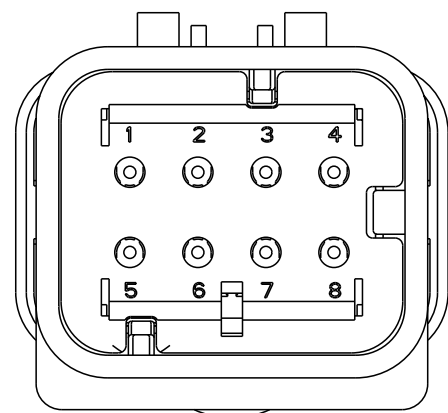

REVISIONS				
P	LTR	DESCRIPTION	DATE	APVD
C1		REVISED PER ECR-10-019377	04OCT2010	HMR T.M
D		REVISED PER ECR-14-000206	26DEC2013	DR RB
D1		REVISED ECR-19-001885	07FEB2019	KF TK

1871415-2
SCALE 2:1