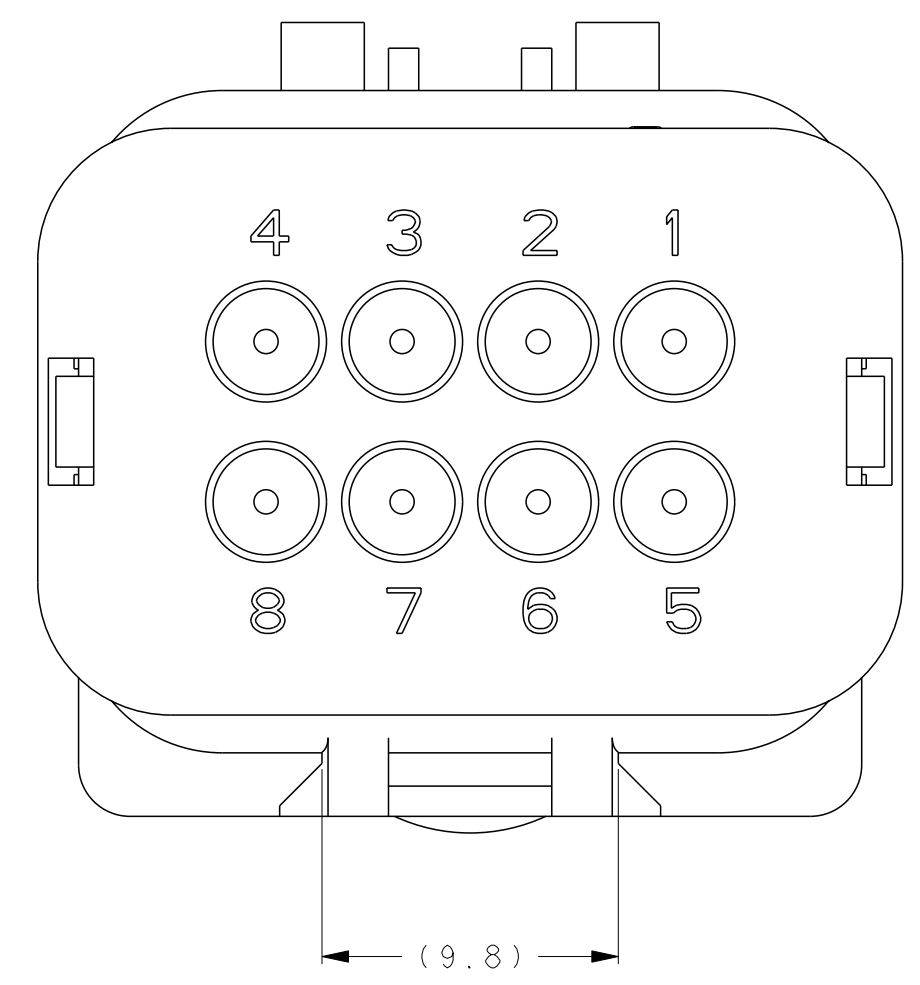

1871415-4
SCALE 2:1

- ① MATERIAL: 15% GLASS FILLED THERMOPLASTIC
COLOR: BLACK
- ② MATERIAL: 15% GLASS FILLED THERMOPLASTIC
COLOR: (SEE TABLE)
- ③ MATERIAL: SILICONE
COLOR: RUST

4. WIRE INSULATION RANGE: $\phi 1.3 \sim \phi 2.3$

1871415-1 SHOWN

A - A
OPEN POSITION

GREEN	1871415-4
YELLOW	1871415-3
GRAY	1871415-2
RED	1871415-1
TPA COLOR	PART NUMBER

THIS DRAWING IS A CONTROLLED DOCUMENT.		DWN Y. KATO 15JAN2004	TE Connectivity															
DIMENSIONS: mm		CHK S. MANABE 15JAN2004																
TOLERANCES UNLESS OTHERWISE SPECIFIED:		APVD S. MANABE 15JAN2004	NAME CAP ASSY, 8 POS. BRACKET REVERSE TYPE AMP SEAL 16															
<table border="1"> <tr><td>0 PLC</td><td>±</td></tr> <tr><td>1 PLC</td><td>±</td></tr> <tr><td>2 PLC</td><td>±</td></tr> <tr><td>3 PLC</td><td>±</td></tr> <tr><td>4 PLC</td><td>±</td></tr> <tr><td>ANGLES</td><td>±</td></tr> <tr><td>FINISH</td><td>±</td></tr> </table>		0 PLC	±	1 PLC	±	2 PLC	±	3 PLC	±	4 PLC	±	ANGLES	±	FINISH	±	PRODUCT SPEC 108-2184	SIZE A200779	
0 PLC	±																	
1 PLC	±																	
2 PLC	±																	
3 PLC	±																	
4 PLC	±																	
ANGLES	±																	
FINISH	±																	
MATERIAL		APPLICATION SPEC 114-13065	DRAWING NO C-1871415															
		WEIGHT	RESTRICTED TO															
		CUSTOMER DRAWING	SCALE 4:1 SHEET 1 OF 1 REV D1															