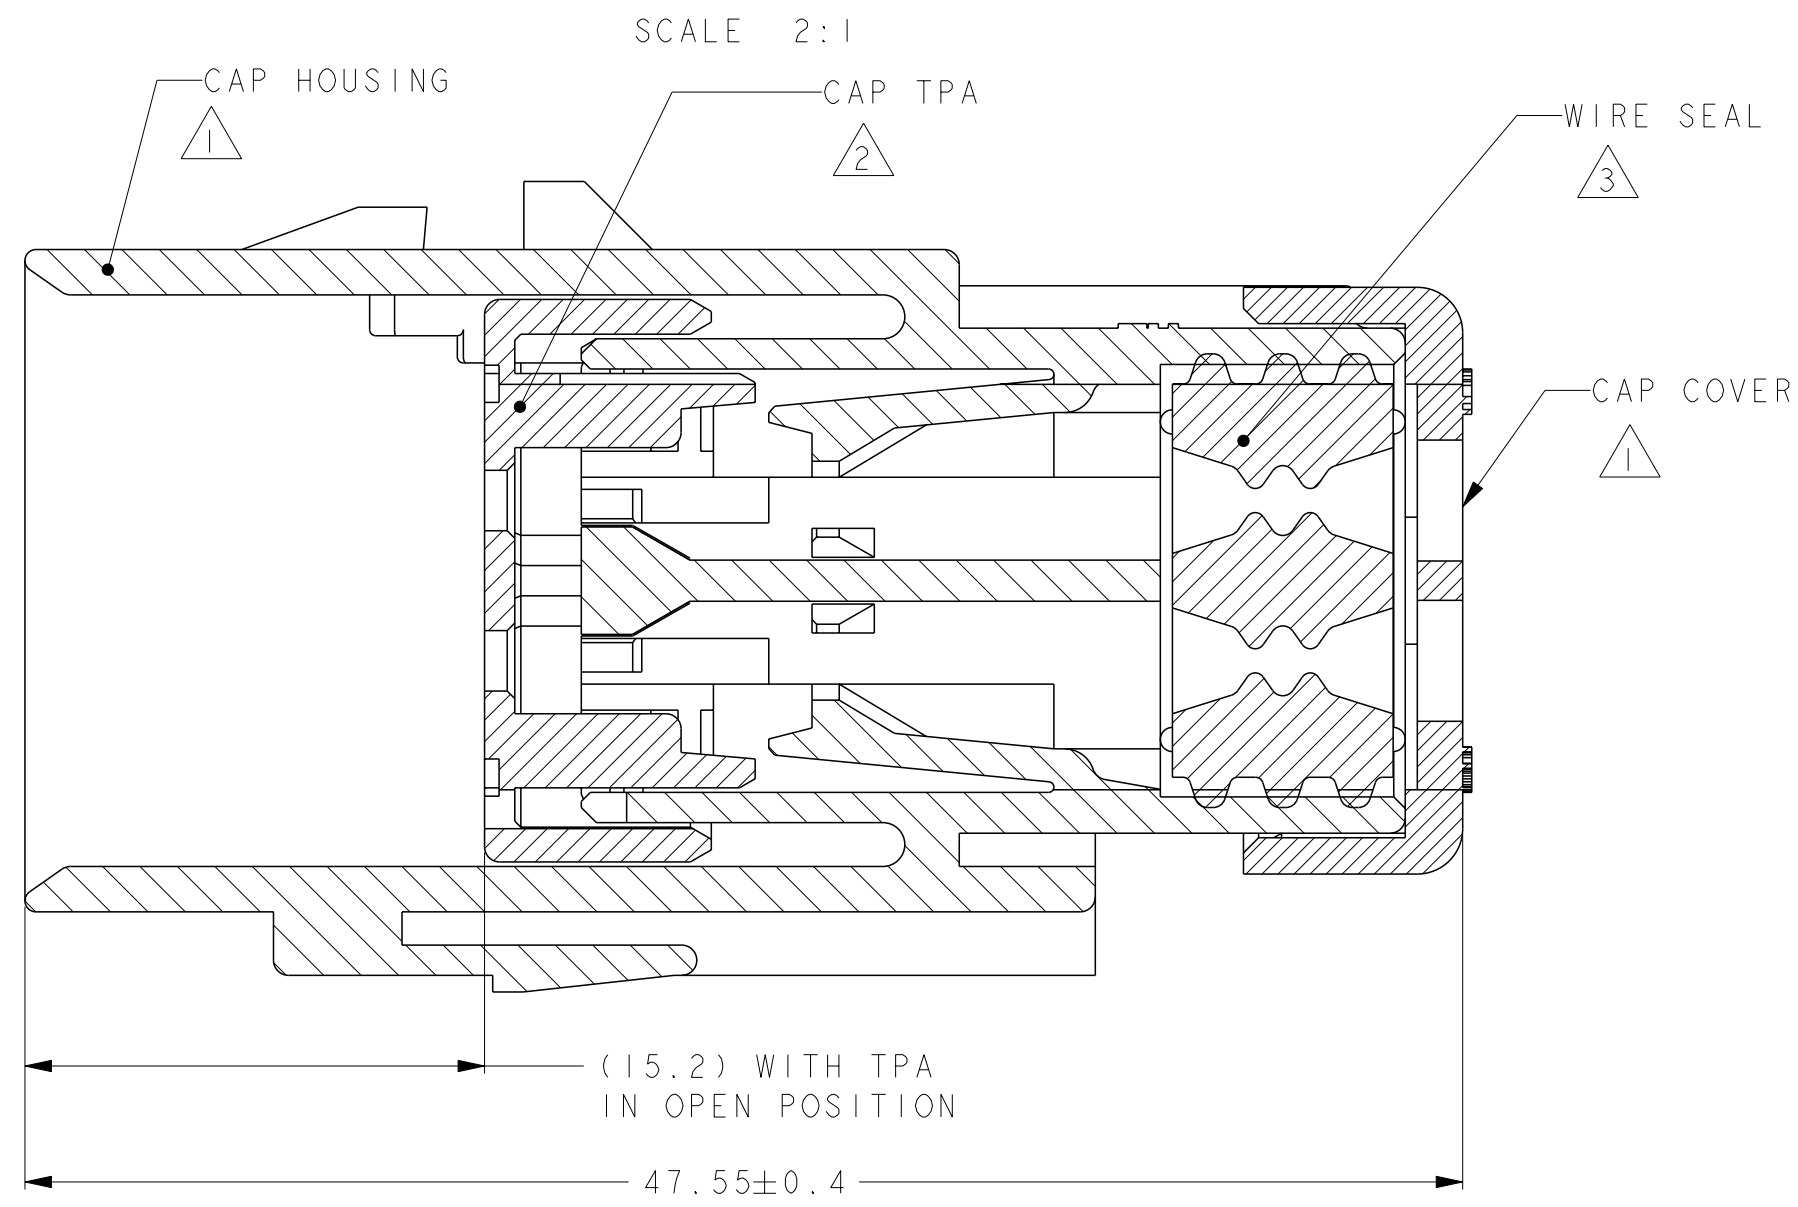

1871415-4
SCALE 2:1

- ① MATERIAL: 15% GLASS FILLED THERMOPLASTIC
COLOR: BLACK
- ② MATERIAL: 15% GLASS FILLED THERMOPLASTIC
COLOR: (SEE TABLE)
- ③ MATERIAL: SILICONE
COLOR: RUST

4. WIRE INSULATION RANGE: $\phi 1.3 \sim \phi 2.3$

1871415-1 SHOWN

A - A
OPEN POSITION

GREEN	1871415-4
YELLOW	1871415-3
GRAY	1871415-2
RED	1871415-1
TPA COLOR	PART NUMBER

THIS DRAWING IS A CONTROLLED DOCUMENT.		DWN Y. KATO 15JAN2004	TE Connectivity															
DIMENSIONS: mm		CHK S. MANABE 15JAN2004																
TOLERANCES UNLESS OTHERWISE SPECIFIED:		APVD S. MANABE 15JAN2004	NAME CAP ASSY, 8 POS. BRACKET REVERSE TYPE AMP SEAL 16															
<table border="1"> <tr><td>0 PLC</td><td>±</td></tr> <tr><td>1 PLC</td><td>±</td></tr> <tr><td>2 PLC</td><td>±</td></tr> <tr><td>3 PLC</td><td>±</td></tr> <tr><td>4 PLC</td><td>±</td></tr> <tr><td>ANGLES</td><td>±</td></tr> <tr><td>FINISH</td><td>±</td></tr> </table>		0 PLC	±	1 PLC	±	2 PLC	±	3 PLC	±	4 PLC	±	ANGLES	±	FINISH	±	PRODUCT SPEC 108-2184	SIZE A200779	
0 PLC	±																	
1 PLC	±																	
2 PLC	±																	
3 PLC	±																	
4 PLC	±																	
ANGLES	±																	
FINISH	±																	
MATERIAL		APPLICATION SPEC 114-13065	DRAWING NO C-1871415															
		WEIGHT	RESTRICTED TO															
		CUSTOMER DRAWING	SCALE 4:1 SHEET 1 OF 1 REV D1															