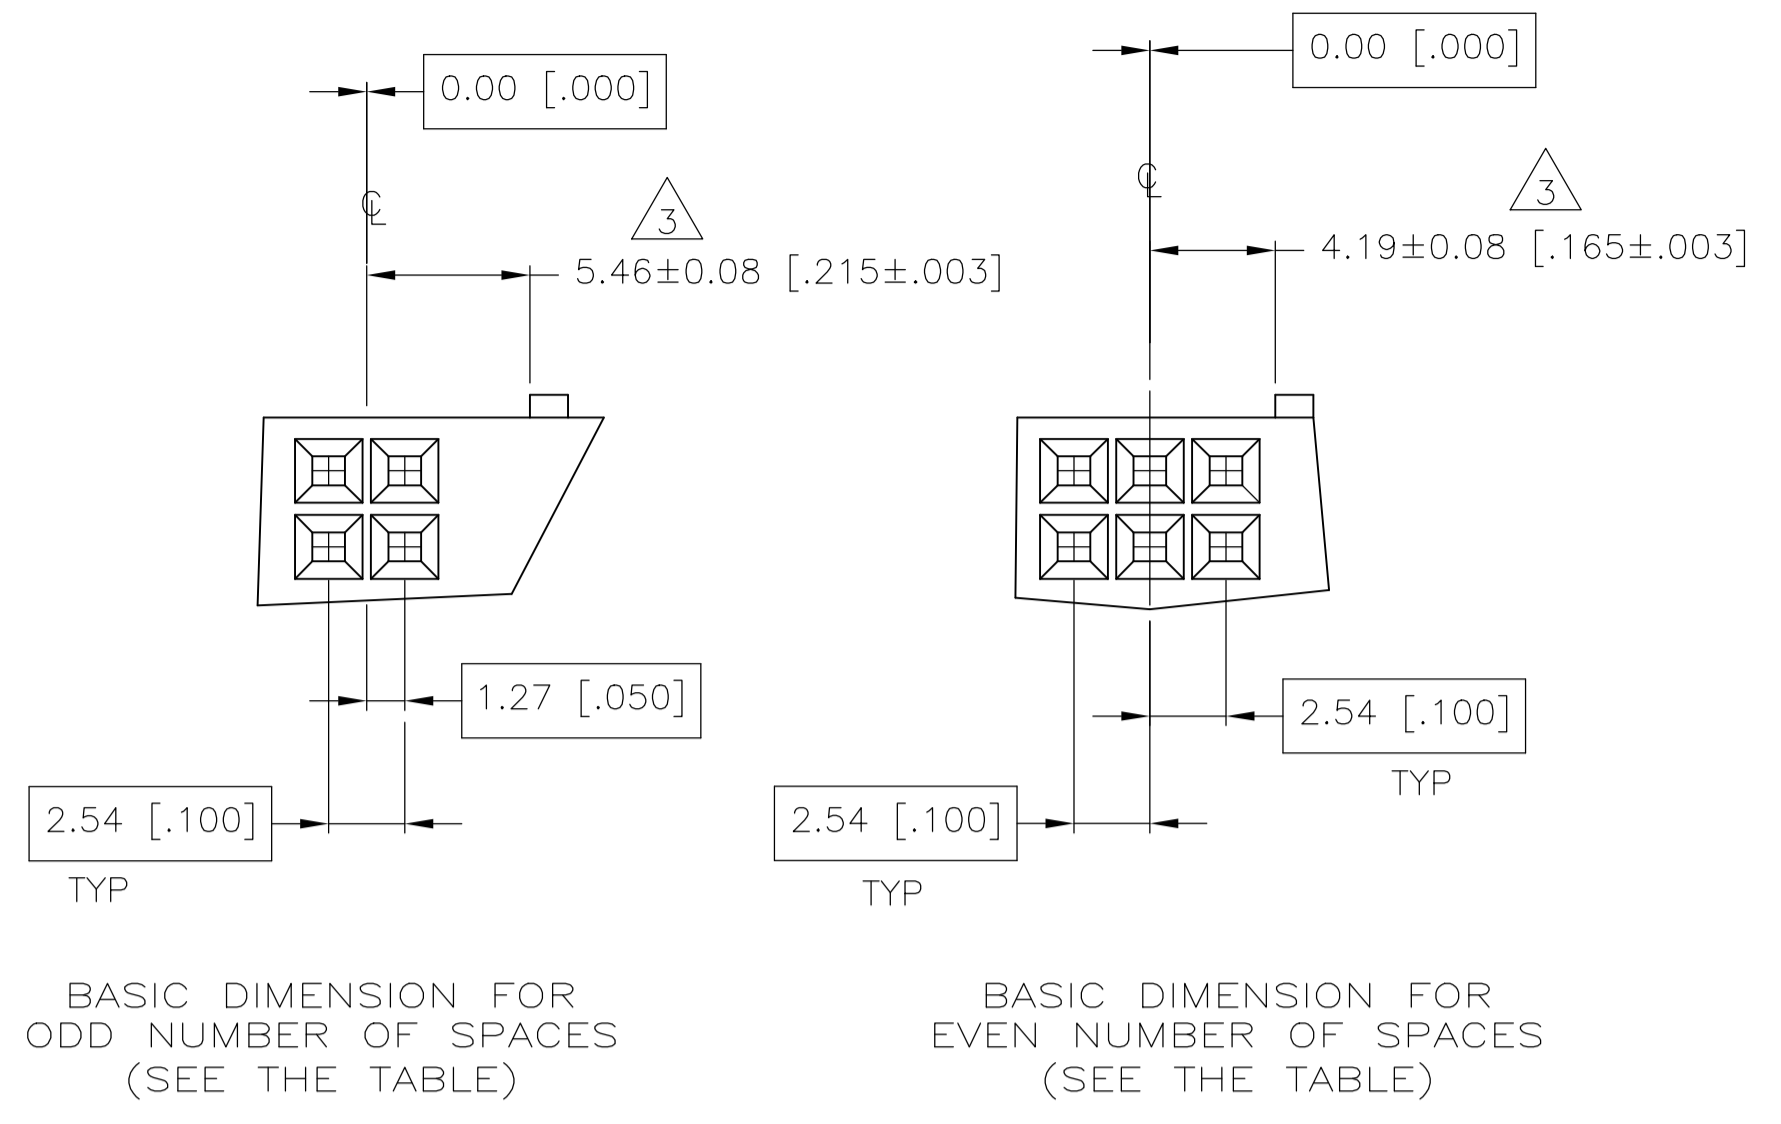

REVISIONS					
P	LTR	DESCRIPTION	DATE	DRN	APVD
W4		REVISED PER ECO-13-004115	07MAR13	KH	JO
Y		REVISED PER ECO-18-000976	18MAY2018	RS	JO

MARKING	NO. OF DETENTS	D	NO. OF SPACES	NO. OF POS	PART NUMBER	
8 OBSOLETE	ALL	2	81.28 [3.200]	31	64	6-87631-6
	NONE	2	81.28 [3.200]	31	64	6-87631-5
	ALL	2	73.66 [2.900]	28	58	6-87631-4
8 OBSOLETE	NONE	2	73.66 [2.900]	28	58	6-87631-3
						6-87631-2
						6-87631-1
	ALL	2	60.96 [2.400]	23	48	6-87631-0
8 OBSOLETE	NONE	2	60.96 [2.400]	23	48	5-87631-9
8 OBSOLETE	ALL	2	88.90 [3.500]	35	72	5-87631-8
	NONE	2	88.90 [3.500]	35	72	5-87631-7
	ALL	2	88.90 [3.500]	34	70	5-87631-6
	NONE	2	88.90 [3.500]	34	70	5-87631-5
8 OBSOLETE	ALL	2	83.82 [3.300]	32	66	5-87631-4
	NONE	2	83.82 [3.300]	32	66	5-87631-3
	ALL	2	76.20 [3.000]	29	60	5-87631-2
	NONE	2	76.20 [3.000]	29	60	5-87631-1
						5-87631-0
						4-87631-9
						4-87631-8
						4-87631-7
8 OBSOLETE	ALL	2	68.58 [2.700]	26	54	4-87631-6
	NONE	2	68.58 [2.700]	26	54	4-87631-5
	ALL	2	66.04 [2.600]	25	52	4-87631-4
	NONE	2	66.04 [2.600]	25	52	4-87631-3
	ALL	2	63.50 [2.500]	24	50	4-87631-2
	NONE	2	63.50 [2.500]	24	50	4-87631-1
	ALL	2	55.88 [2.200]	21	44	4-87631-0
8 OBSOLETE	NONE	2	55.88 [2.200]	21	44	3-87631-9
	ALL	2	53.34 [2.100]	20	42	3-87631-8
	NONE	2	53.34 [2.100]	20	42	3-87631-7
	ALL	2	50.80 [2.000]	19	40	3-87631-6
	NONE	2	50.80 [2.000]	19	40	3-87631-5
	ALL	2	48.26 [1.900]	18	38	3-87631-4
	NONE	2	48.26 [1.900]	18	38	3-87631-3
	ALL	2	45.72 [1.800]	17	36	3-87631-2
	NONE	2	45.72 [1.800]	17	36	3-87631-1
	ALL	2	43.18 [1.700]	16	34	3-87631-0
	NONE	2	43.18 [1.700]	16	34	2-87631-9
	ALL	2	40.64 [1.600]	15	32	2-87631-8
	NONE	2	40.64 [1.600]	15	32	2-87631-7
	ALL	2	38.10 [1.500]	14	30	2-87631-6
	NONE	2	38.10 [1.500]	14	30	2-87631-5
	ALL	2	35.56 [1.400]	13	28	2-87631-4
	NONE	2	35.56 [1.400]	13	28	2-87631-3
	ALL	2	33.02 [1.300]	12	26	2-87631-2
	NONE	2	33.02 [1.300]	12	26	2-87631-1
	ALL	2	30.48 [1.200]	11	24	2-87631-0
	NONE	2	30.48 [1.200]	11	24	1-87631-9
	ALL	2	27.94 [1.100]	10	22	1-87631-8
	NONE	2	27.94 [1.100]	10	22	1-87631-7
	ALL	2	25.40 [1.000]	9	20	1-87631-6
	NONE	2	25.40 [1.000]	9	20	1-87631-5
	ALL	1	22.86 [.900]	8	18	1-87631-4
	NONE	1	22.86 [.900]	8	18	1-87631-3
	ALL	1	20.32 [.800]	7	16	1-87631-2
	NONE	1	20.32 [.800]	7	16	1-87631-1
	ALL	1	17.78 [.700]	6	14	1-87631-0
	NONE	1	17.78 [.700]	6	14	87631-9
	ALL	1	15.24 [.600]	5	12	87631-8
	NONE	1	15.24 [.600]	5	12	87631-7
	ALL	1	12.70 [.500]	4	10	87631-6
	NONE	1	12.70 [.500]	4	10	87631-5
	ALL	1	10.16 [.400]	3	8	87631-4
	NONE	1	10.16 [.400]	3	8	87631-3
	ALL	1	7.62 [.300]	2	6	87631-2
	NONE	1	7.62 [.300]	2	6	87631-1

- 2 SEE TABLE FOR NUMBER OF DETENTS. DETENT ON THIS SIDE FOR HOUSINGS WITH ONE DETENT.
- 3 STRAIN RELIEF LOCATORS WILL APPEAR ON 20 POSITION AND LARGER HOUSINGS.
- 4 USE EXTRACTION TOOL 91052-1 TO REMOVE RECEPTACLE CONTACTS.
- 5 THESE HOUSINGS ARE COMPATIBLE WITH ANY MOD II SHROUDED HEADER.
- 6 HOUSINGS WILL ACCOMMODATE ALL MOD IV, IV.5 AND MOD V CONTACTS.
- 7 MATERIAL: FLAME RETARDANT GLASS FILLED NYLON, COLOR: BLACK PER ASTM D4066.
- 8 OBSOLETE PARTS: OBSOLETE CIS STREAMLINING PER D.RENAUD/D.SINISI