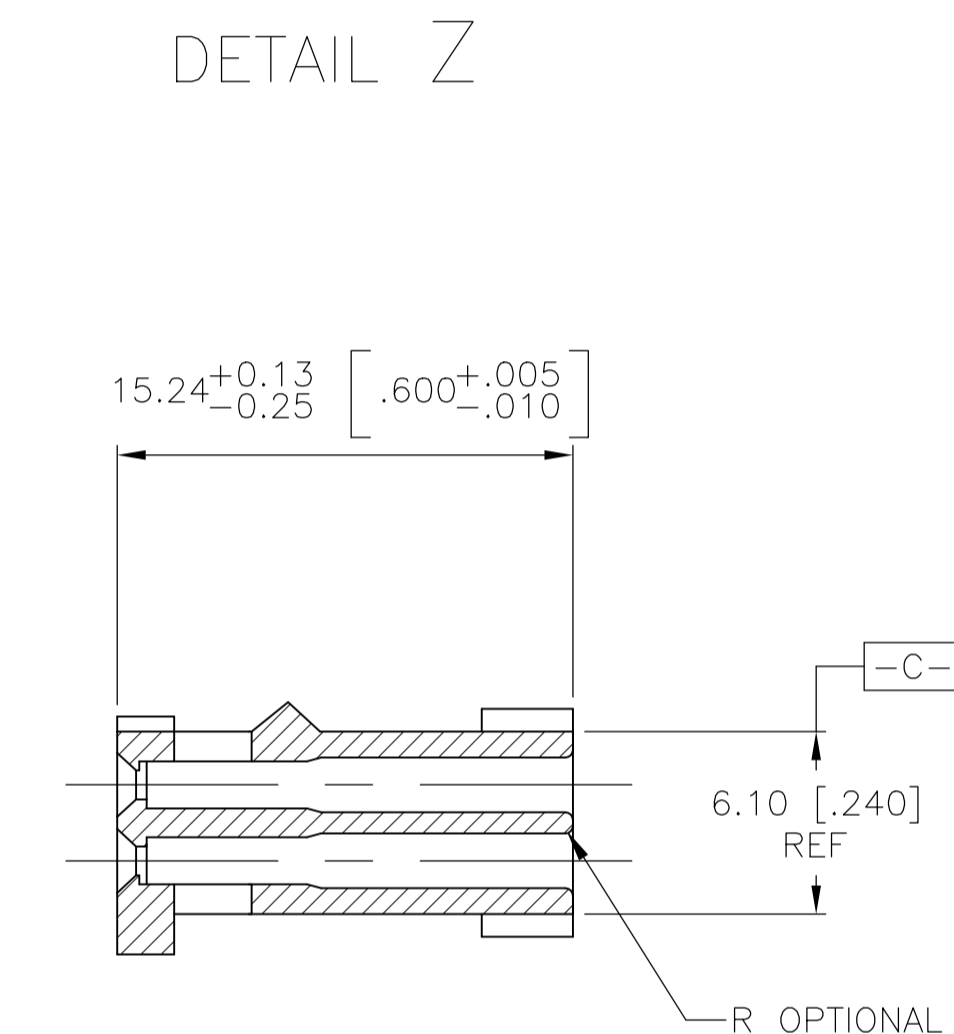

REVISIONS					
P	LTR	DESCRIPTION	DATE	DRN	APVD
W4		REVISED PER ECO-13-004115	07MAR13	KH	JO
Y		REVISED PER ECO-18-000976	18MAY2018	RS	JO

MARKING	NO. OF DETENTS	D	NO. OF SPACES	NO. OF POS	PART NUMBER	
8 OBSOLETE	ALL	2	81.28 [3.200]	31	64	6-87631-6
	NONE	2	81.28 [3.200]	31	64	6-87631-5
	ALL	2	73.66 [2.900]	28	58	6-87631-4
8 OBSOLETE	NONE	2	73.66 [2.900]	28	58	6-87631-3
						6-87631-2
						6-87631-1
	ALL	2	60.96 [2.400]	23	48	6-87631-0
8 OBSOLETE	NONE	2	60.96 [2.400]	23	48	5-87631-9
8 OBSOLETE	ALL	2	88.90 [3.500]	35	72	5-87631-8
	NONE	2	88.90 [3.500]	35	72	5-87631-7
	ALL	2	88.90 [3.500]	34	70	5-87631-6
	NONE	2	88.90 [3.500]	34	70	5-87631-5
8 OBSOLETE	ALL	2	83.82 [3.300]	32	66	5-87631-4
	NONE	2	83.82 [3.300]	32	66	5-87631-3
	ALL	2	76.20 [3.000]	29	60	5-87631-2
	NONE	2	76.20 [3.000]	29	60	5-87631-1
						5-87631-0
						4-87631-9
						4-87631-8
						4-87631-7
8 OBSOLETE	ALL	2	68.58 [2.700]	26	54	4-87631-6
	NONE	2	68.58 [2.700]	26	54	4-87631-5
	ALL	2	66.04 [2.600]	25	52	4-87631-4
	NONE	2	66.04 [2.600]	25	52	4-87631-3
	ALL	2	63.50 [2.500]	24	50	4-87631-2
	NONE	2	63.50 [2.500]	24	50	4-87631-1
	ALL	2	55.88 [2.200]	21	44	4-87631-0
8 OBSOLETE	NONE	2	55.88 [2.200]	21	44	3-87631-9
	ALL	2	53.34 [2.100]	20	42	3-87631-8
	NONE	2	53.34 [2.100]	20	42	3-87631-7
	ALL	2	50.80 [2.000]	19	40	3-87631-6
	NONE	2	50.80 [2.000]	19	40	3-87631-5
	ALL	2	48.26 [1.900]	18	38	3-87631-4
	NONE	2	48.26 [1.900]	18	38	3-87631-3
	ALL	2	45.72 [1.800]	17	36	3-87631-2
	NONE	2	45.72 [1.800]	17	36	3-87631-1
	ALL	2	43.18 [1.700]	16	34	3-87631-0
	NONE	2	43.18 [1.700]	16	34	2-87631-9
	ALL	2	40.64 [1.600]	15	32	2-87631-8
	NONE	2	40.64 [1.600]	15	32	2-87631-7
	ALL	2	38.10 [1.500]	14	30	2-87631-6
	NONE	2	38.10 [1.500]	14	30	2-87631-5
	ALL	2	35.56 [1.400]	13	28	2-87631-4
	NONE	2	35.56 [1.400]	13	28	2-87631-3
	ALL	2	33.02 [1.300]	12	26	2-87631-2
	NONE	2	33.02 [1.300]	12	26	2-87631-1
	ALL	2	30.48 [1.200]	11	24	2-87631-0
	NONE	2	30.48 [1.200]	11	24	1-87631-9
	ALL	2	27.94 [1.100]	10	22	1-87631-8
	NONE	2	27.94 [1.100]	10	22	1-87631-7
	ALL	2	25.40 [1.000]	9	20	1-87631-6
	NONE	2	25.40 [1.000]	9	20	1-87631-5
	ALL	1	22.86 [.900]	8	18	1-87631-4
	NONE	1	22.86 [.900]	8	18	1-87631-3
	ALL	1	20.32 [.800]	7	16	1-87631-2
	NONE	1	20.32 [.800]	7	16	1-87631-1
	ALL	1	17.78 [.700]	6	14	1-87631-0
	NONE	1	17.78 [.700]	6	14	87631-9
	ALL	1	15.24 [.600]	5	12	87631-8
	NONE	1	15.24 [.600]	5	12	87631-7
	ALL	1	12.70 [.500]	4	10	87631-6
	NONE	1	12.70 [.500]	4	10	87631-5
	ALL	1	10.16 [.400]	3	8	87631-4
	NONE	1	10.16 [.400]	3	8	87631-3
	ALL	1	7.62 [.300]	2	6	87631-2
	NONE	1	7.62 [.300]	2	6	87631-1

- 2 SEE TABLE FOR NUMBER OF DETENTS. DETENT ON THIS SIDE FOR HOUSINGS WITH ONE DETENT.
- 3 STRAIN RELIEF LOCATORS WILL APPEAR ON 20 POSITION AND LARGER HOUSINGS.
- 4 USE EXTRACTION TOOL 91052-1 TO REMOVE RECEPTACLE CONTACTS.
- 5 THESE HOUSINGS ARE COMPATIBLE WITH ANY MOD II SHROUDED HEADER.
- 6 HOUSINGS WILL ACCOMMODATE ALL MOD IV, IV.5 AND MOD V CONTACTS.
- 7 MATERIAL: FLAME RETARDANT GLASS FILLED NYLON, COLOR: BLACK PER ASTM D4066.
- 8 OBSOLETE PARTS: OBSOLETE CIS STREAMLINING PER D.RENAUD/D.SINISI