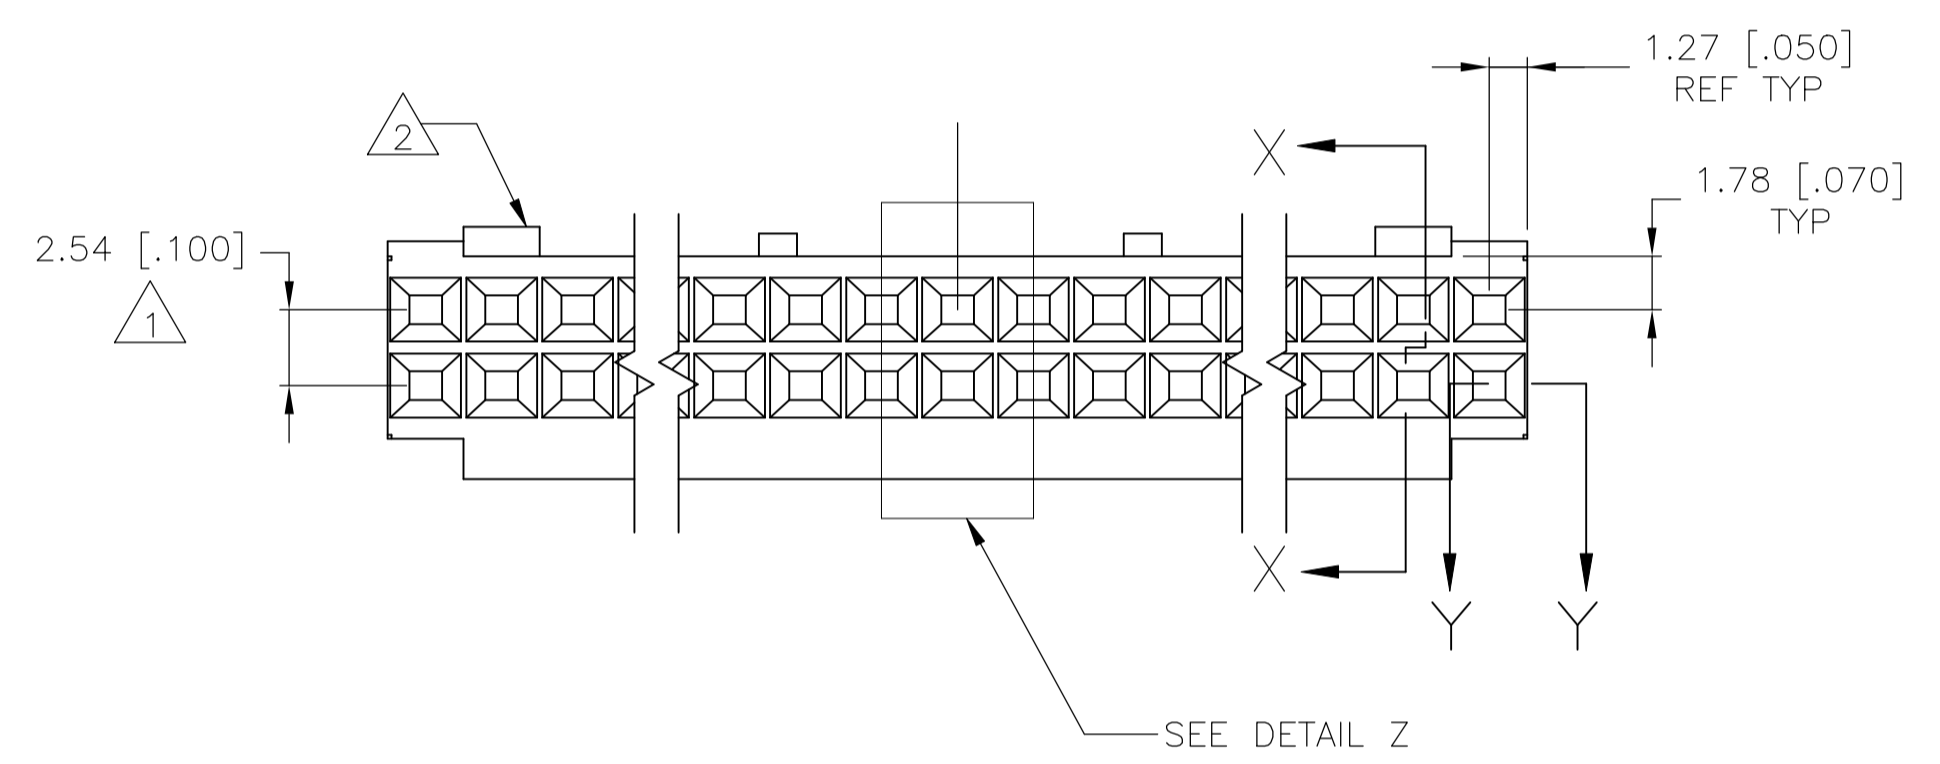

REVISIONS					
P	LTR	DESCRIPTION	DATE	DRN	APVD
W4		REVISED PER ECO-13-004115	07MAR13	KH	JO
Y		REVISED PER ECO-18-000976	18MAY2018	RS	JO

MARKING	NO. OF DETENTS	D	NO. OF SPACES	NO. OF POS	PART NUMBER	
8 OBSOLETE	ALL	2	81.28 [3.200]	31	64	6-87631-6
	NONE	2	81.28 [3.200]	31	64	6-87631-5
	ALL	2	73.66 [2.900]	28	58	6-87631-4
8 OBSOLETE	NONE	2	73.66 [2.900]	28	58	6-87631-3
						6-87631-2
						6-87631-1
	ALL	2	60.96 [2.400]	23	48	6-87631-0
8 OBSOLETE	NONE	2	60.96 [2.400]	23	48	5-87631-9
8 OBSOLETE	ALL	2	88.90 [3.500]	35	72	5-87631-8
	NONE	2	88.90 [3.500]	35	72	5-87631-7
	ALL	2	88.90 [3.500]	34	70	5-87631-6
	NONE	2	88.90 [3.500]	34	70	5-87631-5
8 OBSOLETE	ALL	2	83.82 [3.300]	32	66	5-87631-4
	NONE	2	83.82 [3.300]	32	66	5-87631-3
	ALL	2	76.20 [3.000]	29	60	5-87631-2
	NONE	2	76.20 [3.000]	29	60	5-87631-1
						5-87631-0
						4-87631-9
						4-87631-8
						4-87631-7
8 OBSOLETE	ALL	2	68.58 [2.700]	26	54	4-87631-6
	NONE	2	68.58 [2.700]	26	54	4-87631-5
	ALL	2	66.04 [2.600]	25	52	4-87631-4
	NONE	2	66.04 [2.600]	25	52	4-87631-3
	ALL	2	63.50 [2.500]	24	50	4-87631-2
	NONE	2	63.50 [2.500]	24	50	4-87631-1
	ALL	2	55.88 [2.200]	21	44	4-87631-0
8 OBSOLETE	NONE	2	55.88 [2.200]	21	44	3-87631-9
	ALL	2	53.34 [2.100]	20	42	3-87631-8
	NONE	2	53.34 [2.100]	20	42	3-87631-7
	ALL	2	50.80 [2.000]	19	40	3-87631-6
	NONE	2	50.80 [2.000]	19	40	3-87631-5
	ALL	2	48.26 [1.900]	18	38	3-87631-4
	NONE	2	48.26 [1.900]	18	38	3-87631-3
	ALL	2	45.72 [1.800]	17	36	3-87631-2
	NONE	2	45.72 [1.800]	17	36	3-87631-1
	ALL	2	43.18 [1.700]	16	34	3-87631-0
	NONE	2	43.18 [1.700]	16	34	2-87631-9
	ALL	2	40.64 [1.600]	15	32	2-87631-8
	NONE	2	40.64 [1.600]	15	32	2-87631-7
	ALL	2	38.10 [1.500]	14	30	2-87631-6
	NONE	2	38.10 [1.500]	14	30	2-87631-5
	ALL	2	35.56 [1.400]	13	28	2-87631-4
	NONE	2	35.56 [1.400]	13	28	2-87631-3
	ALL	2	33.02 [1.300]	12	26	2-87631-2
	NONE	2	33.02 [1.300]	12	26	2-87631-1
	ALL	2	30.48 [1.200]	11	24	2-87631-0
	NONE	2	30.48 [1.200]	11	24	1-87631-9
	ALL	2	27.94 [1.100]	10	22	1-87631-8
	NONE	2	27.94 [1.100]	10	22	1-87631-7
	ALL	2	25.40 [1.000]	9	20	1-87631-6
	NONE	2	25.40 [1.000]	9	20	1-87631-5
	ALL	1	22.86 [.900]	8	18	1-87631-4
	NONE	1	22.86 [.900]	8	18	1-87631-3
	ALL	1	20.32 [.800]	7	16	1-87631-2
	NONE	1	20.32 [.800]	7	16	1-87631-1
	ALL	1	17.78 [.700]	6	14	1-87631-0
	NONE	1	17.78 [.700]	6	14	87631-9
	ALL	1	15.24 [.600]	5	12	87631-8
	NONE	1	15.24 [.600]	5	12	87631-7
	ALL	1	12.70 [.500]	4	10	87631-6
	NONE	1	12.70 [.500]	4	10	87631-5
	ALL	1	10.16 [.400]	3	8	87631-4
	NONE	1	10.16 [.400]	3	8	87631-3
	ALL	1	7.62 [.300]	2	6	87631-2
	NONE	1	7.62 [.300]	2	6	87631-1

- 2 SEE TABLE FOR NUMBER OF DETENTS. DETENT ON THIS SIDE FOR HOUSINGS WITH ONE DETENT.
- 3 STRAIN RELIEF LOCATORS WILL APPEAR ON 20 POSITION AND LARGER HOUSINGS.
- 4 USE EXTRACTION TOOL 91052-1 TO REMOVE RECEPTACLE CONTACTS.
- 5 THESE HOUSINGS ARE COMPATIBLE WITH ANY MOD II SHROUDED HEADER.
- 6 HOUSINGS WILL ACCOMMODATE ALL MOD IV, IV.5 AND MOD V CONTACTS.
- 7 MATERIAL: FLAME RETARDANT GLASS FILLED NYLON, COLOR: BLACK PER ASTM D4066.
- 8 OBSOLETE PARTS: OBSOLETE CIS STREAMLINING PER D.RENAUD/D.SINISI