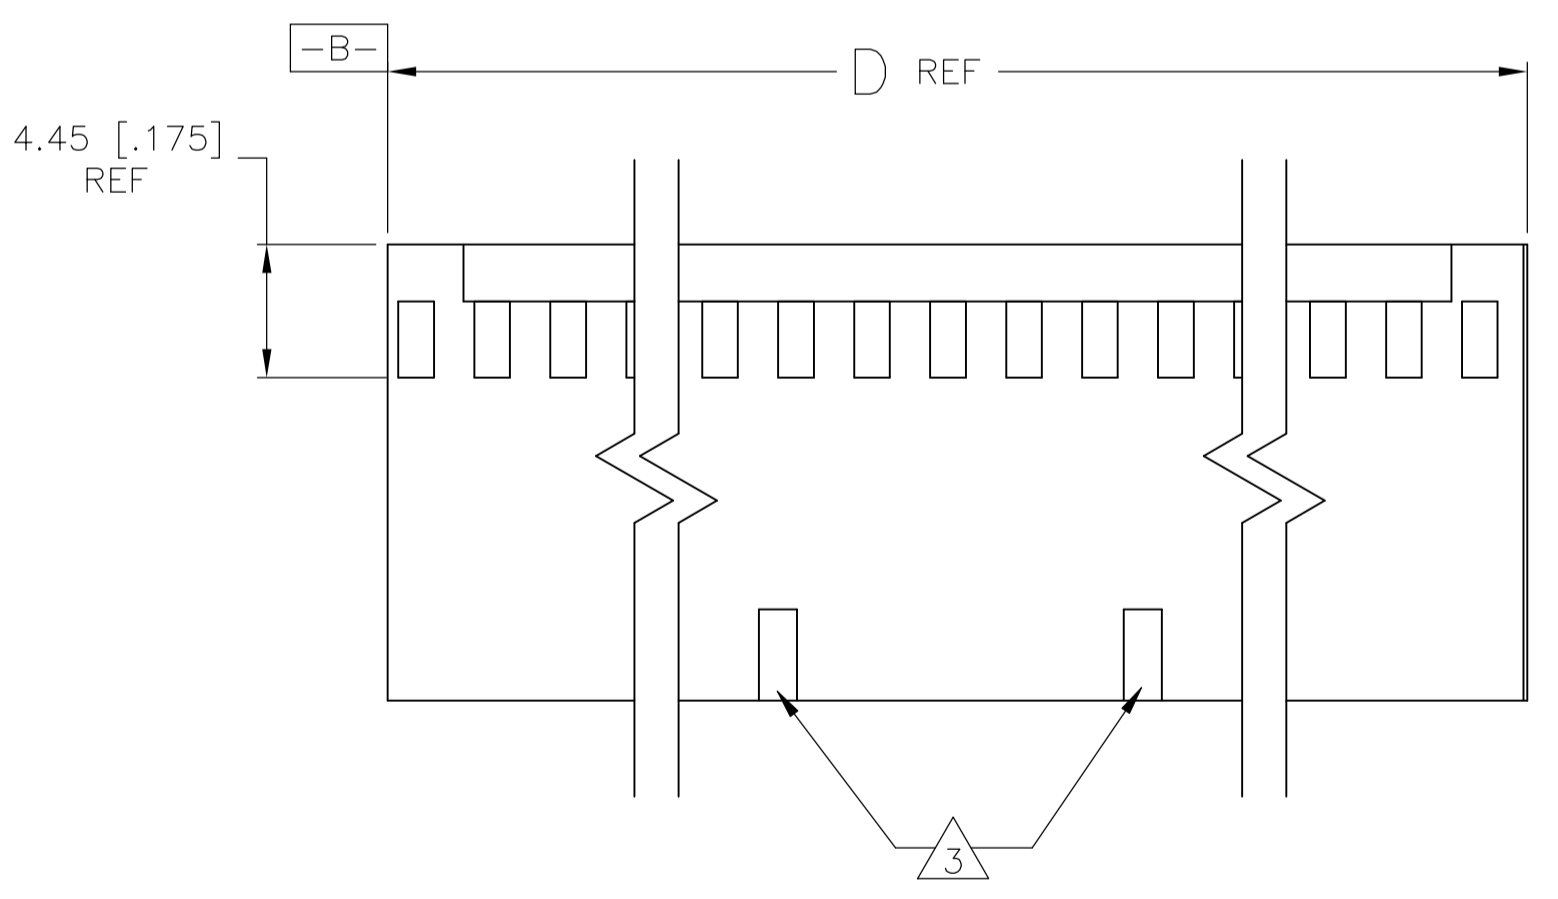

REVISIONS					
P	LTR	DESCRIPTION	DATE	DRN	APVD
W4		REVISED PER ECO-13-004115	07MAR13	KH	JO
Y		REVISED PER ECO-18-000976	18MAY2018	RS	JO

MARKING	NO. OF DETENTS	D	NO. OF SPACES	NO. OF POS	PART NUMBER	
8 OBSOLETE	ALL	2	81.28 [3.200]	31	64	6-87631-6
	NONE	2	81.28 [3.200]	31	64	6-87631-5
	ALL	2	73.66 [2.900]	28	58	6-87631-4
8 OBSOLETE	NONE	2	73.66 [2.900]	28	58	6-87631-3
						6-87631-2
						6-87631-1
	ALL	2	60.96 [2.400]	23	48	6-87631-0
8 OBSOLETE	NONE	2	60.96 [2.400]	23	48	5-87631-9
8 OBSOLETE	ALL	2	88.90 [3.500]	35	72	5-87631-8
	NONE	2	88.90 [3.500]	35	72	5-87631-7
	ALL	2	88.90 [3.500]	34	70	5-87631-6
	NONE	2	88.90 [3.500]	34	70	5-87631-5
8 OBSOLETE	ALL	2	83.82 [3.300]	32	66	5-87631-4
	NONE	2	83.82 [3.300]	32	66	5-87631-3
	ALL	2	76.20 [3.000]	29	60	5-87631-2
	NONE	2	76.20 [3.000]	29	60	5-87631-1
						5-87631-0
						4-87631-9
						4-87631-8
						4-87631-7
8 OBSOLETE	ALL	2	68.58 [2.700]	26	54	4-87631-6
	NONE	2	68.58 [2.700]	26	54	4-87631-5
	ALL	2	66.04 [2.600]	25	52	4-87631-4
	NONE	2	66.04 [2.600]	25	52	4-87631-3
	ALL	2	63.50 [2.500]	24	50	4-87631-2
	NONE	2	63.50 [2.500]	24	50	4-87631-1
	ALL	2	55.88 [2.200]	21	44	4-87631-0
8 OBSOLETE	NONE	2	55.88 [2.200]	21	44	3-87631-9
	ALL	2	53.34 [2.100]	20	42	3-87631-8
	NONE	2	53.34 [2.100]	20	42	3-87631-7
	ALL	2	50.80 [2.000]	19	40	3-87631-6
	NONE	2	50.80 [2.000]	19	40	3-87631-5
	ALL	2	48.26 [1.900]	18	38	3-87631-4
	NONE	2	48.26 [1.900]	18	38	3-87631-3
	ALL	2	45.72 [1.800]	17	36	3-87631-2
	NONE	2	45.72 [1.800]	17	36	3-87631-1
	ALL	2	43.18 [1.700]	16	34	3-87631-0
	NONE	2	43.18 [1.700]	16	34	2-87631-9
	ALL	2	40.64 [1.600]	15	32	2-87631-8
	NONE	2	40.64 [1.600]	15	32	2-87631-7
	ALL	2	38.10 [1.500]	14	30	2-87631-6
	NONE	2	38.10 [1.500]	14	30	2-87631-5
	ALL	2	35.56 [1.400]	13	28	2-87631-4
	NONE	2	35.56 [1.400]	13	28	2-87631-3
	ALL	2	33.02 [1.300]	12	26	2-87631-2
	NONE	2	33.02 [1.300]	12	26	2-87631-1
	ALL	2	30.48 [1.200]	11	24	2-87631-0
	NONE	2	30.48 [1.200]	11	24	1-87631-9
	ALL	2	27.94 [1.100]	10	22	1-87631-8
	NONE	2	27.94 [1.100]	10	22	1-87631-7
	ALL	2	25.40 [1.000]	9	20	1-87631-6
	NONE	2	25.40 [1.000]	9	20	1-87631-5
	ALL	1	22.86 [.900]	8	18	1-87631-4
	NONE	1	22.86 [.900]	8	18	1-87631-3
	ALL	1	20.32 [.800]	7	16	1-87631-2
	NONE	1	20.32 [.800]	7	16	1-87631-1
	ALL	1	17.78 [.700]	6	14	1-87631-0
	NONE	1	17.78 [.700]	6	14	87631-9
	ALL	1	15.24 [.600]	5	12	87631-8
	NONE	1	15.24 [.600]	5	12	87631-7
	ALL	1	12.70 [.500]	4	10	87631-6
	NONE	1	12.70 [.500]	4	10	87631-5
	ALL	1	10.16 [.400]	3	8	87631-4
	NONE	1	10.16 [.400]	3	8	87631-3
	ALL	1	7.62 [.300]	2	6	87631-2
	NONE	1	7.62 [.300]	2	6	87631-1

- 2 SEE TABLE FOR NUMBER OF DETENTS. DETENT ON THIS SIDE FOR HOUSINGS WITH ONE DETENT.
- 3 STRAIN RELIEF LOCATORS WILL APPEAR ON 20 POSITION AND LARGER HOUSINGS.
- 4 USE EXTRACTION TOOL 91052-1 TO REMOVE RECEPTACLE CONTACTS.
- 5 THESE HOUSINGS ARE COMPATIBLE WITH ANY MOD II SHROUDED HEADER.
- 6 HOUSINGS WILL ACCOMMODATE ALL MOD IV, IV.5 AND MOD V CONTACTS.
- 7 MATERIAL: FLAME RETARDANT GLASS FILLED NYLON, COLOR: BLACK PER ASTM D4066.
- 8 OBSOLETE PARTS: OBSOLETE CIS STREAMLINING PER D.RENAUD/D.SINISI