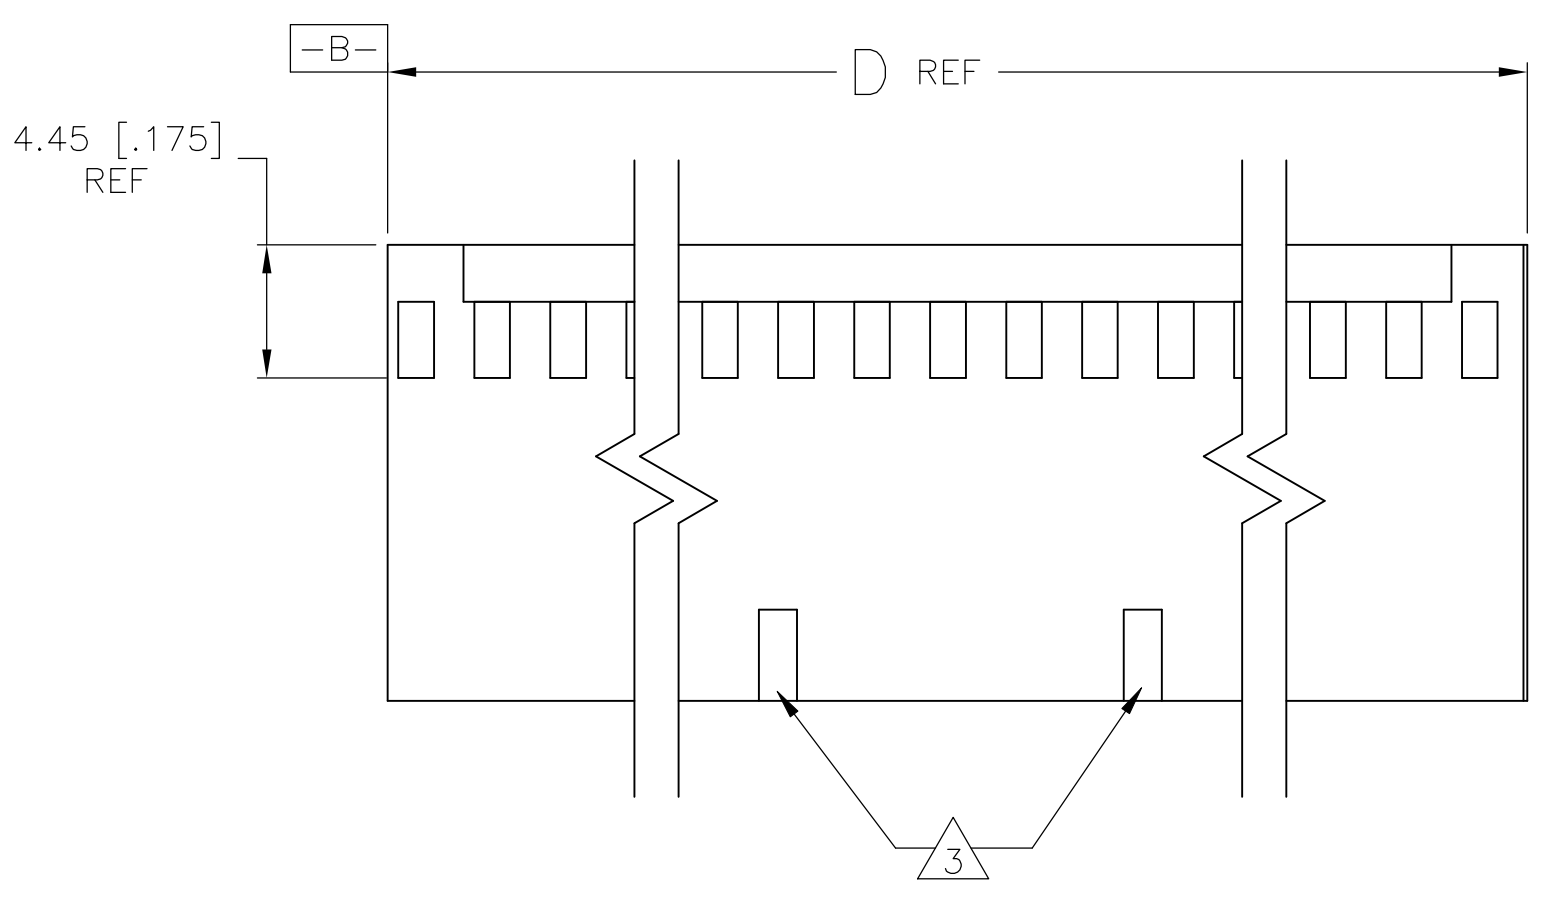

SECTION Y-Y
ROTATED 90° CLOCKWISE

MARKING	NO. OF DETENTS	D	NO. OF SPACES	NO. OF POS	PART NUMBER	
8 OBSOLETE	ALL	2	81.28 [3.200]	31	64	6-87631-6
	NONE	2	81.28 [3.200]	31	64	6-87631-5
	ALL	2	73.66 [2.900]	28	58	6-87631-4
8 OBSOLETE	NONE	2	73.66 [2.900]	28	58	6-87631-3
						6-87631-2
						6-87631-1
	ALL	2	60.96 [2.400]	23	48	6-87631-0
8 OBSOLETE	NONE	2	60.96 [2.400]	23	48	5-87631-9
8 OBSOLETE	ALL	2	88.90 [3.500]	35	72	5-87631-8
	NONE	2	88.90 [3.500]	35	72	5-87631-7
	ALL	2	88.90 [3.500]	34	70	5-87631-6
	NONE	2	88.90 [3.500]	34	70	5-87631-5
8 OBSOLETE	ALL	2	83.82 [3.300]	32	66	5-87631-4
	NONE	2	83.82 [3.300]	32	66	5-87631-3
	ALL	2	76.20 [3.000]	29	60	5-87631-2
	NONE	2	76.20 [3.000]	29	60	5-87631-1
						5-87631-0
						4-87631-9
						4-87631-8
						4-87631-7
8 OBSOLETE	ALL	2	68.58 [2.700]	26	54	4-87631-6
	NONE	2	68.58 [2.700]	26	54	4-87631-5
	ALL	2	66.04 [2.600]	25	52	4-87631-4
	NONE	2	66.04 [2.600]	25	52	4-87631-3
	ALL	2	63.50 [2.500]	24	50	4-87631-2
	NONE	2	63.50 [2.500]	24	50	4-87631-1
	ALL	2	55.88 [2.200]	21	44	4-87631-0
8 OBSOLETE	NONE	2	55.88 [2.200]	21	44	3-87631-9
	ALL	2	53.34 [2.100]	20	42	3-87631-8
	NONE	2	53.34 [2.100]	20	42	3-87631-7
	ALL	2	50.80 [2.000]	19	40	3-87631-6
	NONE	2	50.80 [2.000]	19	40	3-87631-5
	ALL	2	48.26 [1.900]	18	38	3-87631-4
	NONE	2	48.26 [1.900]	18	38	3-87631-3
	ALL	2	45.72 [1.800]	17	36	3-87631-2
	NONE	2	45.72 [1.800]	17	36	3-87631-1
	ALL	2	43.18 [1.700]	16	34	3-87631-0
	NONE	2	43.18 [1.700]	16	34	2-87631-9
	ALL	2	40.64 [1.600]	15	32	2-87631-8
	NONE	2	40.64 [1.600]	15	32	2-87631-7
	ALL	2	38.10 [1.500]	14	30	2-87631-6
	NONE	2	38.10 [1.500]	14	30	2-87631-5
	ALL	2	35.56 [1.400]	13	28	2-87631-4
	NONE	2	35.56 [1.400]	13	28	2-87631-3
	ALL	2	33.02 [1.300]	12	26	2-87631-2
	NONE	2	33.02 [1.300]	12	26	2-87631-1
	ALL	2	30.48 [1.200]	11	24	2-87631-0
	NONE	2	30.48 [1.200]	11	24	1-87631-9
	ALL	2	27.94 [1.100]	10	22	1-87631-8
	NONE	2	27.94 [1.100]	10	22	1-87631-7
	ALL	2	25.40 [1.000]	9	20	1-87631-6
	NONE	2	25.40 [1.000]	9	20	1-87631-5
	ALL	1	22.86 [.900]	8	18	1-87631-4
	NONE	1	22.86 [.900]	8	18	1-87631-3
	ALL	1	20.32 [.800]	7	16	1-87631-2
	NONE	1	20.32 [.800]	7	16	1-87631-1
	ALL	1	17.78 [.700]	6	14	1-87631-0
	NONE	1	17.78 [.700]	6	14	87631-9
	ALL	1	15.24 [.600]	5	12	87631-8
	NONE	1	15.24 [.600]	5	12	87631-7
	ALL	1	12.70 [.500]	4	10	87631-6
	NONE	1	12.70 [.500]	4	10	87631-5
	ALL	1	10.16 [.400]	3	8	87631-4
	NONE	1	10.16 [.400]	3	8	87631-3
	ALL	1	7.62 [.300]	2	6	87631-2
	NONE	1	7.62 [.300]	2	6	87631-1

- 2 SEE TABLE FOR NUMBER OF DETENTS. DETENT ON THIS SIDE FOR HOUSINGS WITH ONE DETENT.
- 3 STRAIN RELIEF LOCATORS WILL APPEAR ON 20 POSITION AND LARGER HOUSINGS.
- 4 USE EXTRACTION TOOL 91052-1 TO REMOVE RECEPTACLE CONTACTS.
- 5 THESE HOUSINGS ARE COMPATIBLE WITH ANY MOD II SHROUDED HEADER.
- 6 HOUSINGS WILL ACCOMMODATE ALL MOD IV, IV.5 AND MOD V CONTACTS.
- 7 MATERIAL: FLAME RETARDANT GLASS FILLED NYLON, COLOR: BLACK PER ASTM D4066.
- 8 OBSOLETE PARTS: OBSOLETE CIS STREAMLINING PER D.RENAUD/D.SINISI