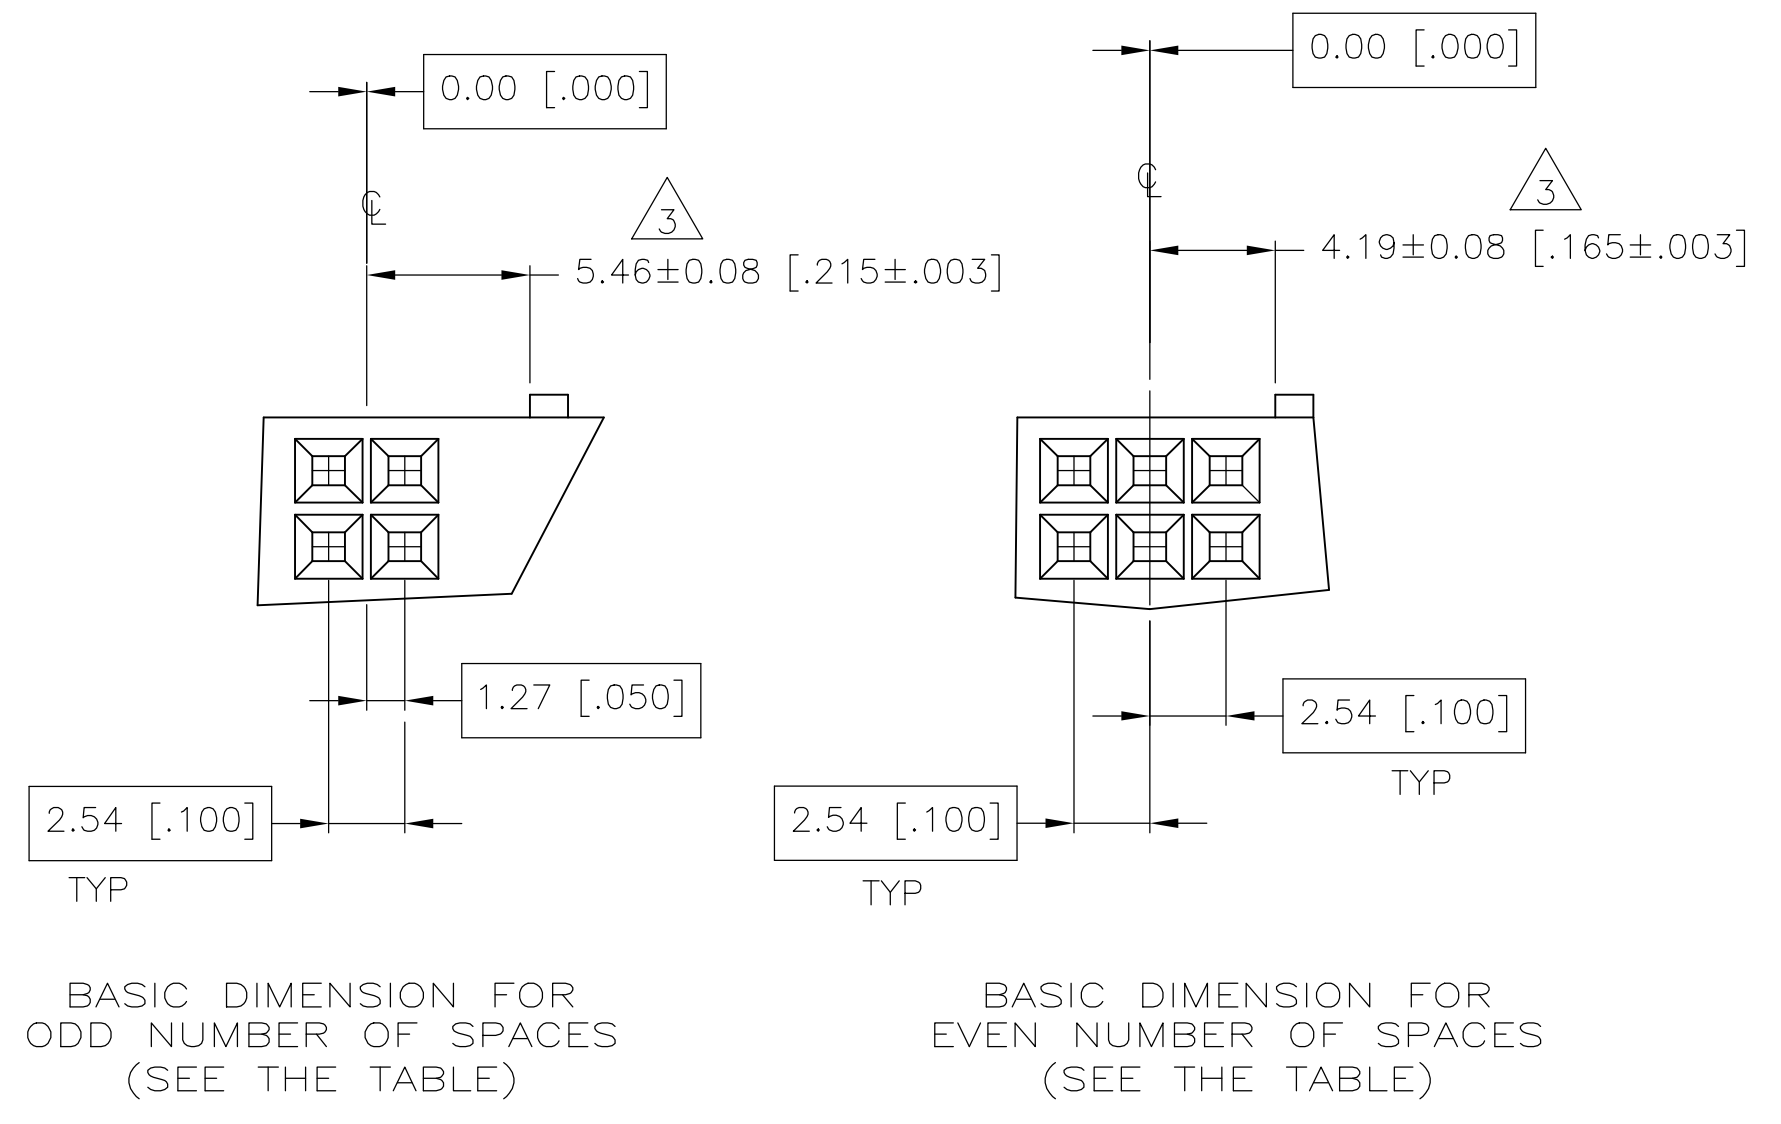

REVISIONS					
P	LTR	DESCRIPTION	DATE	DRN	APVD
W4		REVISED PER ECO-13-004115	07MAR13	KH	JO
Y		REVISED PER ECO-18-000976	18MAY2018	RS	JO

DETAIL Z