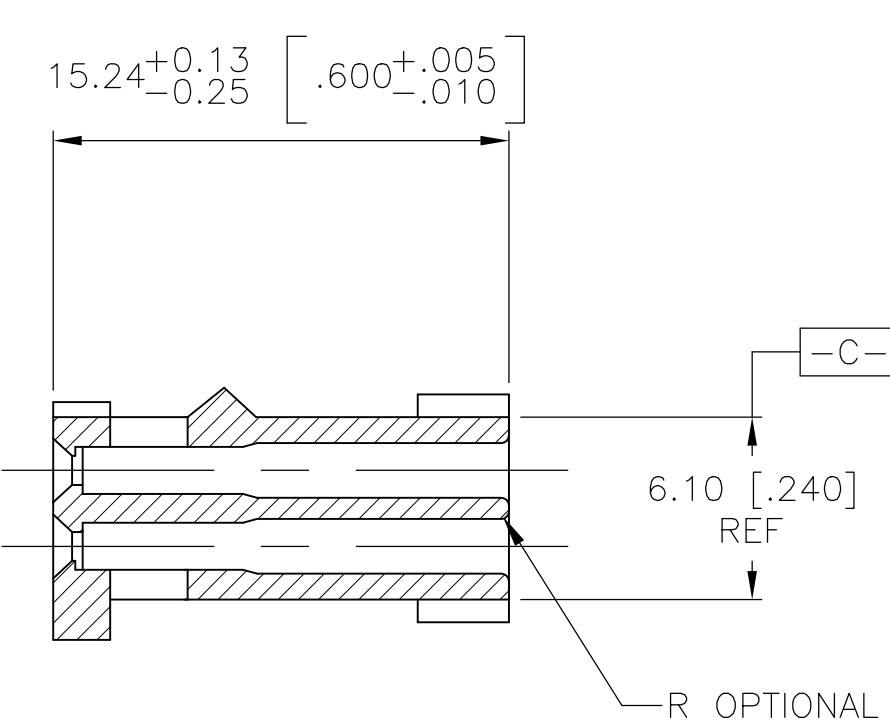

SECTION X-X