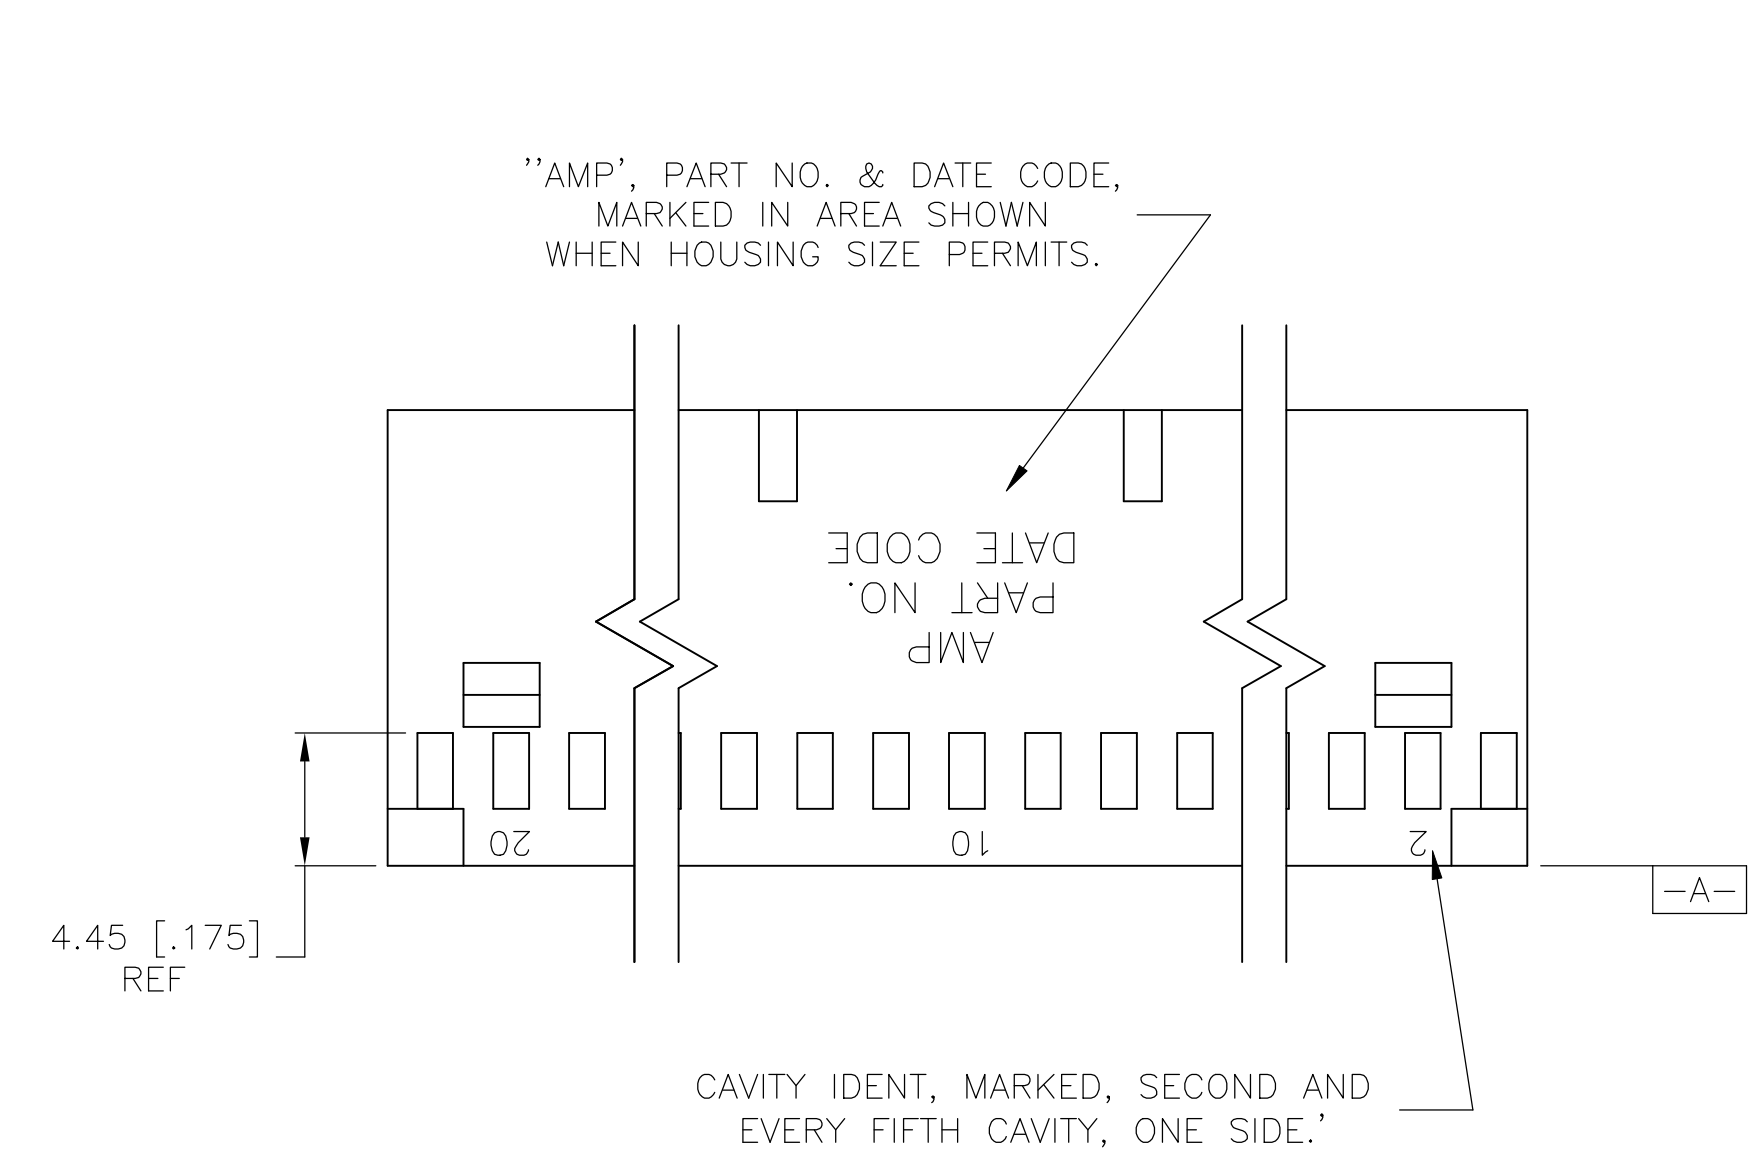

REVISIONS					
P	LTR	DESCRIPTION	DATE	DRN	APVD
W4		REVISED PER ECO-13-004115	07MAR13	KH	JO
Y		REVISED PER ECO-18-000976	18MAY2018	RS	JO

DETAIL Z