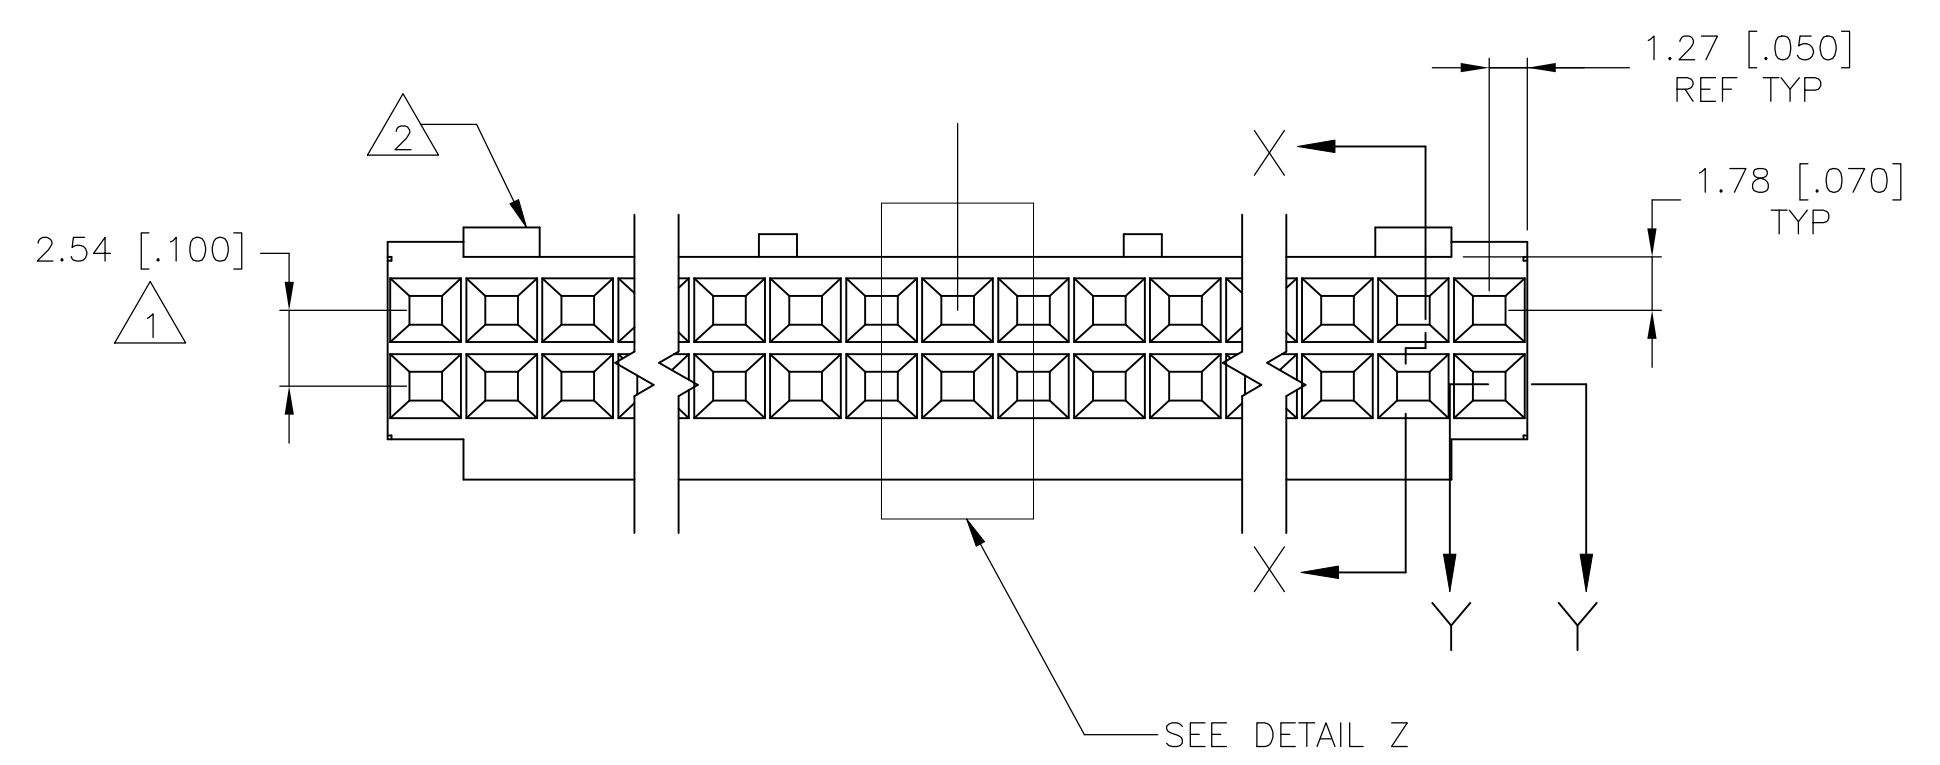

SECTION X-X