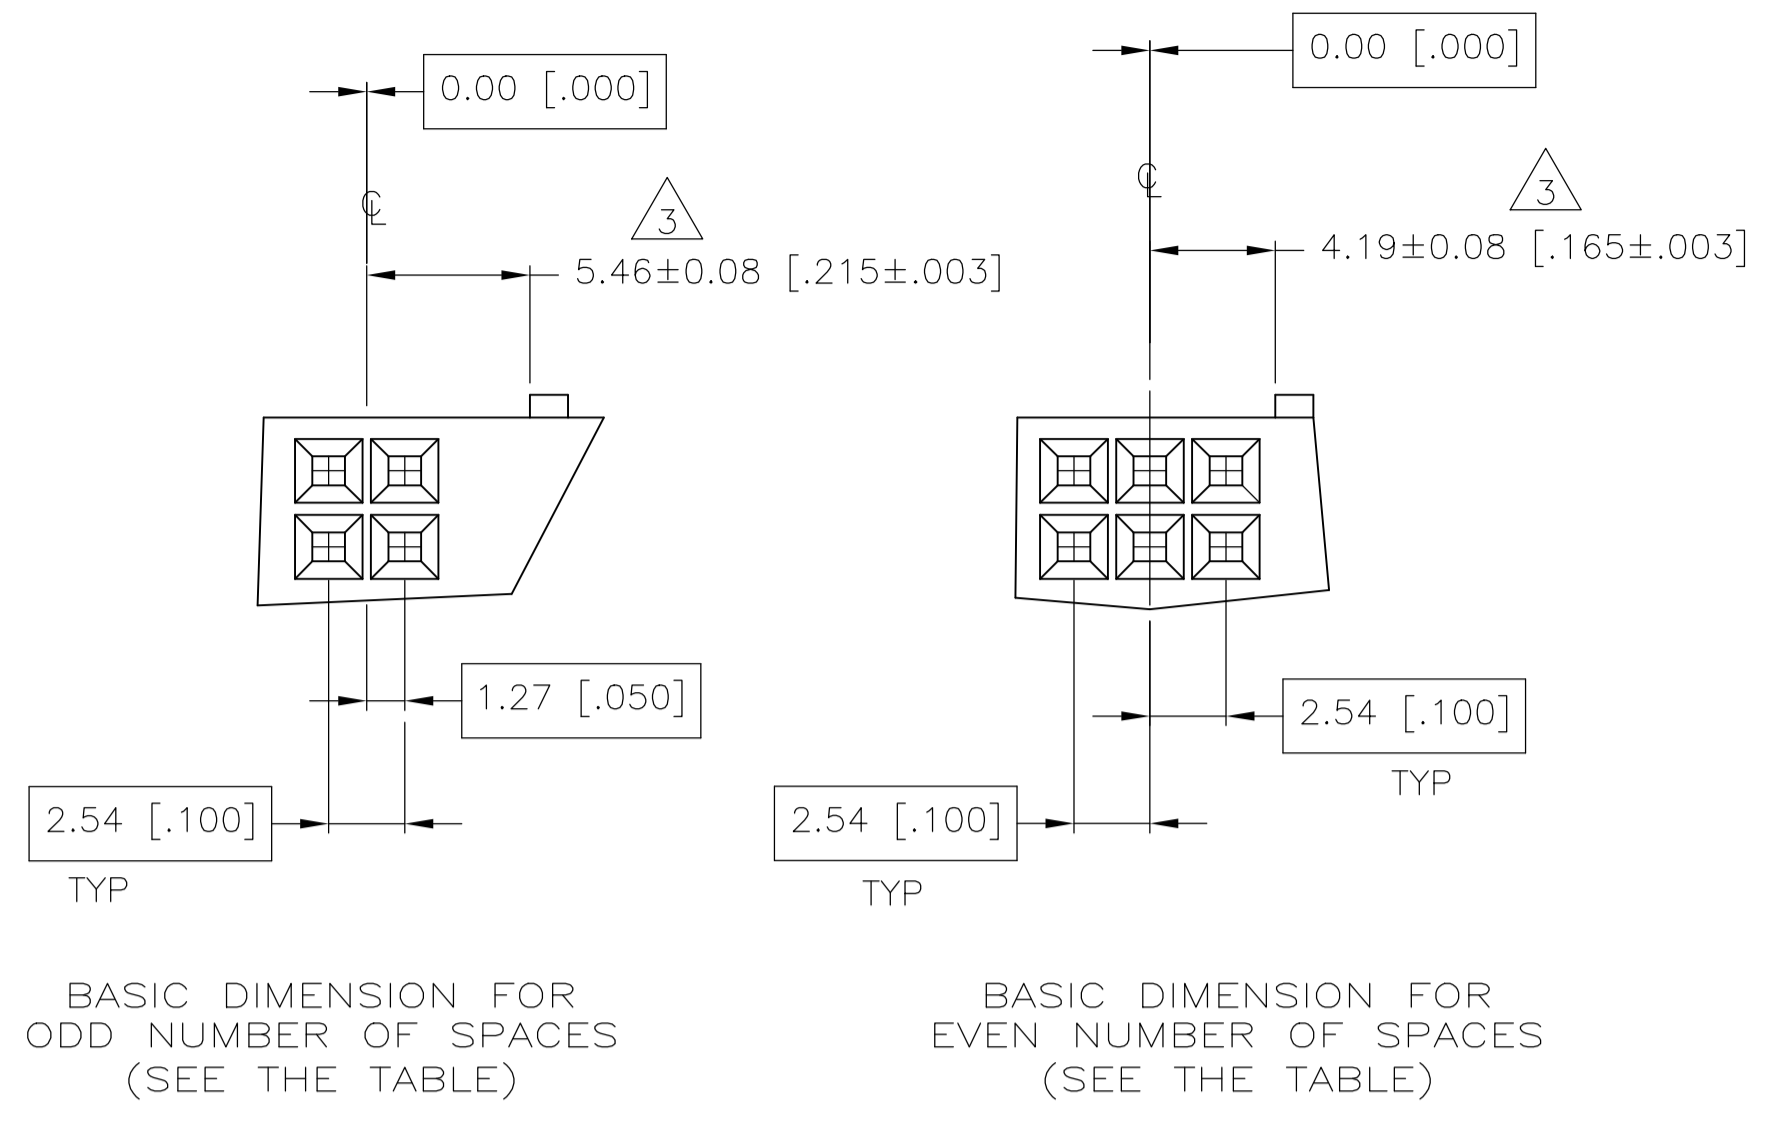

REVISIONS					
P	LR	DESCRIPTION	DATE	DRN	APVD
W4		REVISED PER ECO-13-004115	07MAR13	KH	JO
Y		REVISED PER ECO-18-000976	18MAY2018	RS	JO

MARKING	NO. OF DETENTS	D	NO. OF SPACES	NO. OF POS	PART NUMBER	
8 OBSOLETE	ALL	2	81.28 [3.200]	31	64	6-87631-6
	NONE	2	81.28 [3.200]	31	64	6-87631-5
	ALL	2	73.66 [2.900]	28	58	6-87631-4
8 OBSOLETE	NONE	2	73.66 [2.900]	28	58	6-87631-3
						6-87631-2
						6-87631-1
	ALL	2	60.96 [2.400]	23	48	6-87631-0
8 OBSOLETE	NONE	2	60.96 [2.400]	23	48	5-87631-9
8 OBSOLETE	ALL	2	88.90 [3.500]	35	72	5-87631-8
	NONE	2	88.90 [3.500]	35	72	5-87631-7
	ALL	2	88.90 [3.500]	34	70	5-87631-6
	NONE	2	88.90 [3.500]	34	70	5-87631-5
8 OBSOLETE	ALL	2	83.82 [3.300]	32	66	5-87631-4
	NONE	2	83.82 [3.300]	32	66	5-87631-3
	ALL	2	76.20 [3.000]	29	60	5-87631-2
	NONE	2	76.20 [3.000]	29	60	5-87631-1
						5-87631-0
						4-87631-9
						4-87631-8
						4-87631-7
8 OBSOLETE	ALL	2	68.58 [2.700]	26	54	4-87631-6
	NONE	2	68.58 [2.700]	26	54	4-87631-5
	ALL	2	66.04 [2.600]	25	52	4-87631-4
	NONE	2	66.04 [2.600]	25	52	4-87631-3
	ALL	2	63.50 [2.500]	24	50	4-87631-2
	NONE	2	63.50 [2.500]	24	50	4-87631-1
	ALL	2	55.88 [2.200]	21	44	4-87631-0
8 OBSOLETE	NONE	2	55.88 [2.200]	21	44	3-87631-9
	ALL	2	53.34 [2.100]	20	42	3-87631-8
	NONE	2	53.34 [2.100]	20	42	3-87631-7
	ALL	2	50.80 [2.000]	19	40	3-87631-6
	NONE	2	50.80 [2.000]	19	40	3-87631-5
	ALL	2	48.26 [1.900]	18	38	3-87631-4
	NONE	2	48.26 [1.900]	18	38	3-87631-3
	ALL	2	45.72 [1.800]	17	36	3-87631-2
	NONE	2	45.72 [1.800]	17	36	3-87631-1
	ALL	2	43.18 [1.700]	16	34	3-87631-0
	NONE	2	43.18 [1.700]	16	34	2-87631-9
	ALL	2	40.64 [1.600]	15	32	2-87631-8
	NONE	2	40.64 [1.600]	15	32	2-87631-7
	ALL	2	38.10 [1.500]	14	30	2-87631-6
	NONE	2	38.10 [1.500]	14	30	2-87631-5
	ALL	2	35.56 [1.400]	13	28	2-87631-4
	NONE	2	35.56 [1.400]	13	28	2-87631-3
	ALL	2	33.02 [1.300]	12	26	2-87631-2
	NONE	2	33.02 [1.300]	12	26	2-87631-1
	ALL	2	30.48 [1.200]	11	24	2-87631-0
	NONE	2	30.48 [1.200]	11	24	1-87631-9
	ALL	2	27.94 [1.100]	10	22	1-87631-8
	NONE	2	27.94 [1.100]	10	22	1-87631-7
	ALL	2	25.40 [1.000]	9	20	1-87631-6
	NONE	2	25.40 [1.000]	9	20	1-87631-5
	ALL	1	22.86 [.900]	8	18	1-87631-4
	NONE	1	22.86 [.900]	8	18	1-87631-3
	ALL	1	20.32 [.800]	7	16	1-87631-2
	NONE	1	20.32 [.800]	7	16	1-87631-1
	ALL	1	17.78 [.700]	6	14	1-87631-0
	NONE	1	17.78 [.700]	6	14	87631-9
	ALL	1	15.24 [.600]	5	12	87631-8
	NONE	1	15.24 [.600]	5	12	87631-7
	ALL	1	12.70 [.500]	4	10	87631-6
	NONE	1	12.70 [.500]	4	10	87631-5
	ALL	1	10.16 [.400]	3	8	87631-4
	NONE	1	10.16 [.400]	3	8	87631-3
	ALL	1	7.62 [.300]	2	6	87631-2
	NONE	1	7.62 [.300]	2	6	87631-1

- 2 SEE TABLE FOR NUMBER OF DETENTS. DETENT ON THIS SIDE FOR HOUSINGS WITH ONE DETENT.
- 3 STRAIN RELIEF LOCATORS WILL APPEAR ON 20 POSITION AND LARGER HOUSINGS.
- 4 USE EXTRACTION TOOL 91052-1 TO REMOVE RECEPTACLE CONTACTS.
- 5 THESE HOUSINGS ARE COMPATIBLE WITH ANY MOD II SHROUDED HEADER.
- 6 HOUSINGS WILL ACCOMMODATE ALL MOD IV, IV.5 AND MOD V CONTACTS.
- 7 MATERIAL: FLAME RETARDANT GLASS FILLED NYLON, COLOR: BLACK PER ASTM D4066.
- 8 OBSOLETE PARTS: OBSOLETE CIS STREAMLINING PER D.RENAUD/D.SINISI