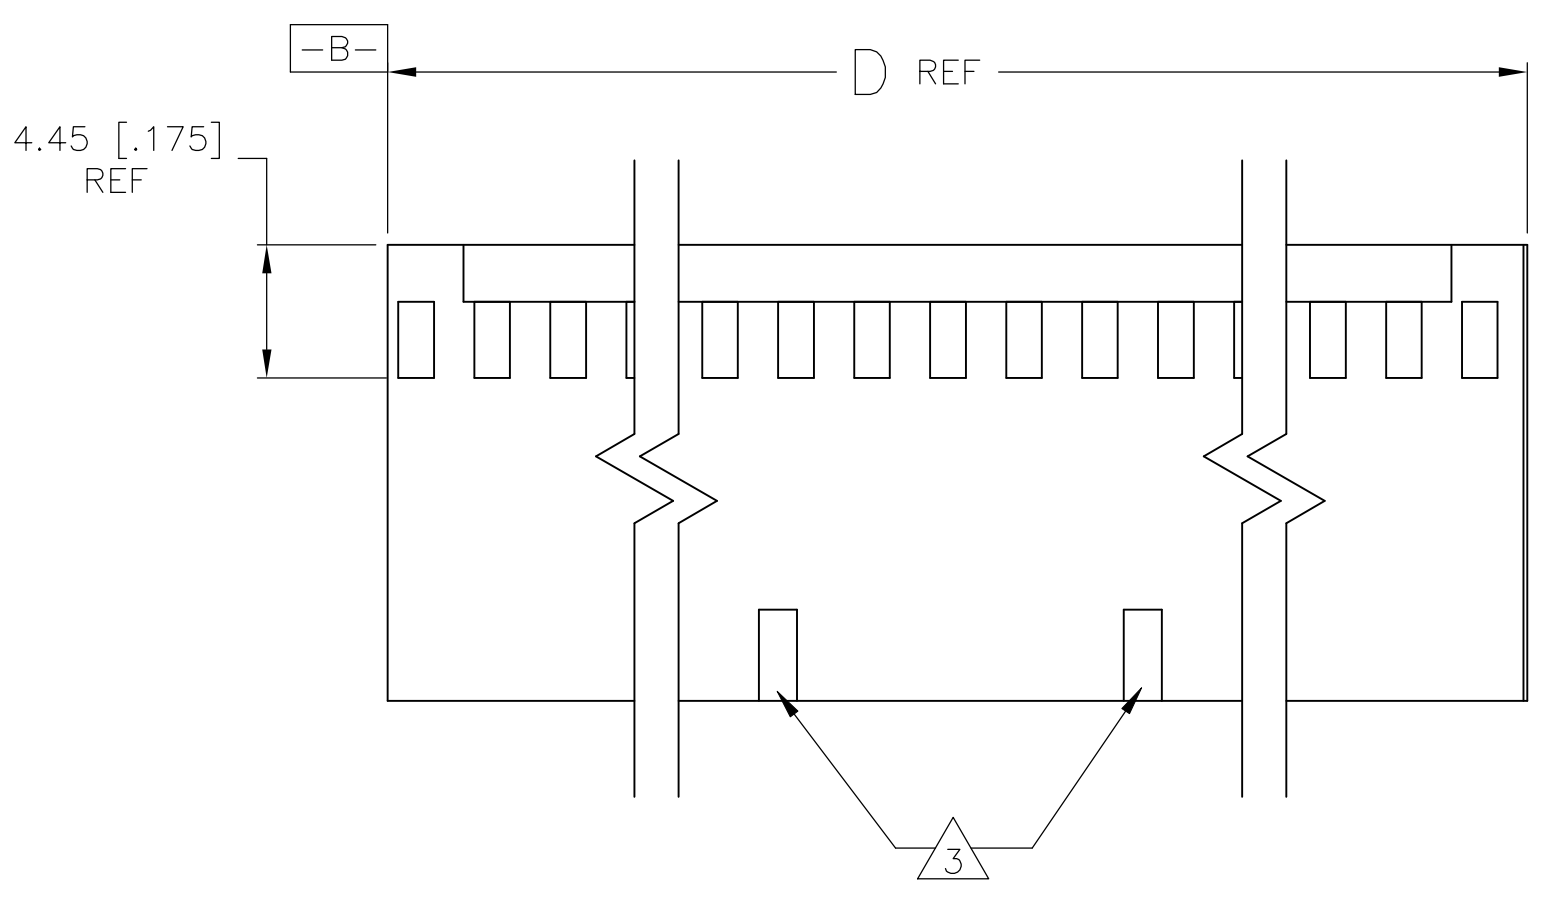

REVISIONS					
P	LR	DESCRIPTION	DATE	DRN	APVD
W4		REVISED PER ECO-13-004115	07MAR13	KH	JO
Y		REVISED PER ECO-18-000976	18MAY2018	RS	JO

MARKING	NO. OF DETENTS	D	NO. OF SPACES	NO. OF POS	PART NUMBER	
8 OBSOLETE	ALL	2	81.28 [3.200]	31	64	6-87631-6
	NONE	2	81.28 [3.200]	31	64	6-87631-5
8 OBSOLETE	ALL	2	73.66 [2.900]	28	58	6-87631-4
	NONE	2	73.66 [2.900]	28	58	6-87631-3
						6-87631-2
						6-87631-1
	ALL	2	60.96 [2.400]	23	48	6-87631-0
8 OBSOLETE	NONE	2	60.96 [2.400]	23	48	5-87631-9
8 OBSOLETE	ALL	2	88.90 [3.500]	35	72	5-87631-8
	NONE	2	88.90 [3.500]	35	72	5-87631-7
	ALL	2	88.90 [3.500]	34	70	5-87631-6
	NONE	2	88.90 [3.500]	34	70	5-87631-5
8 OBSOLETE	ALL	2	83.82 [3.300]	32	66	5-87631-4
	NONE	2	83.82 [3.300]	32	66	5-87631-3
	ALL	2	76.20 [3.000]	29	60	5-87631-2
	NONE	2	76.20 [3.000]	29	60	5-87631-1
						5-87631-0
						4-87631-9
						4-87631-8
						4-87631-7
8 OBSOLETE	ALL	2	68.58 [2.700]	26	54	4-87631-6
	NONE	2	68.58 [2.700]	26	54	4-87631-5
	ALL	2	66.04 [2.600]	25	52	4-87631-4
	NONE	2	66.04 [2.600]	25	52	4-87631-3
	ALL	2	63.50 [2.500]	24	50	4-87631-2
	NONE	2	63.50 [2.500]	24	50	4-87631-1
	ALL	2	55.88 [2.200]	21	44	4-87631-0
8 OBSOLETE	NONE	2	55.88 [2.200]	21	44	3-87631-9
	ALL	2	53.34 [2.100]	20	42	3-87631-8
	NONE	2	53.34 [2.100]	20	42	3-87631-7
	ALL	2	50.80 [2.000]	19	40	3-87631-6
	NONE	2	50.80 [2.000]	19	40	3-87631-5
	ALL	2	48.26 [1.900]	18	38	3-87631-4
	NONE	2	48.26 [1.900]	18	38	3-87631-3
	ALL	2	45.72 [1.800]	17	36	3-87631-2
	NONE	2	45.72 [1.800]	17	36	3-87631-1
	ALL	2	43.18 [1.700]	16	34	3-87631-0
	NONE	2	43.18 [1.700]	16	34	2-87631-9
	ALL	2	40.64 [1.600]	15	32	2-87631-8
	NONE	2	40.64 [1.600]	15	32	2-87631-7
	ALL	2	38.10 [1.500]	14	30	2-87631-6
	NONE	2	38.10 [1.500]	14	30	2-87631-5
	ALL	2	35.56 [1.400]	13	28	2-87631-4
	NONE	2	35.56 [1.400]	13	28	2-87631-3
	ALL	2	33.02 [1.300]	12	26	2-87631-2
	NONE	2	33.02 [1.300]	12	26	2-87631-1
	ALL	2	30.48 [1.200]	11	24	2-87631-0
	NONE	2	30.48 [1.200]	11	24	1-87631-9
	ALL	2	27.94 [1.100]	10	22	1-87631-8
	NONE	2	27.94 [1.100]	10	22	1-87631-7
	ALL	2	25.40 [1.000]	9	20	1-87631-6
	NONE	2	25.40 [1.000]	9	20	1-87631-5
	ALL	1	22.86 [.900]	8	18	1-87631-4
	NONE	1	22.86 [.900]	8	18	1-87631-3
	ALL	1	20.32 [.800]	7	16	1-87631-2
	NONE	1	20.32 [.800]	7	16	1-87631-1
	ALL	1	17.78 [.700]	6	14	1-87631-0
	NONE	1	17.78 [.700]	6	14	87631-9
	ALL	1	15.24 [.600]	5	12	87631-8
	NONE	1	15.24 [.600]	5	12	87631-7
	ALL	1	12.70 [.500]	4	10	87631-6
	NONE	1	12.70 [.500]	4	10	87631-5
	ALL	1	10.16 [.400]	3	8	87631-4
	NONE	1	10.16 [.400]	3	8	87631-3
	ALL	1	7.62 [.300]	2	6	87631-2
	NONE	1	7.62 [.300]	2	6	87631-1

- 2 SEE TABLE FOR NUMBER OF DETENTS. DETENT ON THIS SIDE FOR HOUSINGS WITH ONE DETENT.
- 3 STRAIN RELIEF LOCATORS WILL APPEAR ON 20 POSITION AND LARGER HOUSINGS.
- 4 USE EXTRACTION TOOL 91052-1 TO REMOVE RECEPTACLE CONTACTS.
- 5 THESE HOUSINGS ARE COMPATIBLE WITH ANY MOD II SHROUDED HEADER.
- 6 HOUSINGS WILL ACCOMMODATE ALL MOD IV, IV.5 AND MOD V CONTACTS.
- 7 MATERIAL: FLAME RETARDANT GLASS FILLED NYLON, COLOR: BLACK PER ASTM D4066.
- 8 OBSOLETE PARTS: OBSOLETE CIS STREAMLINING PER D.RENAUD/D.SINISI