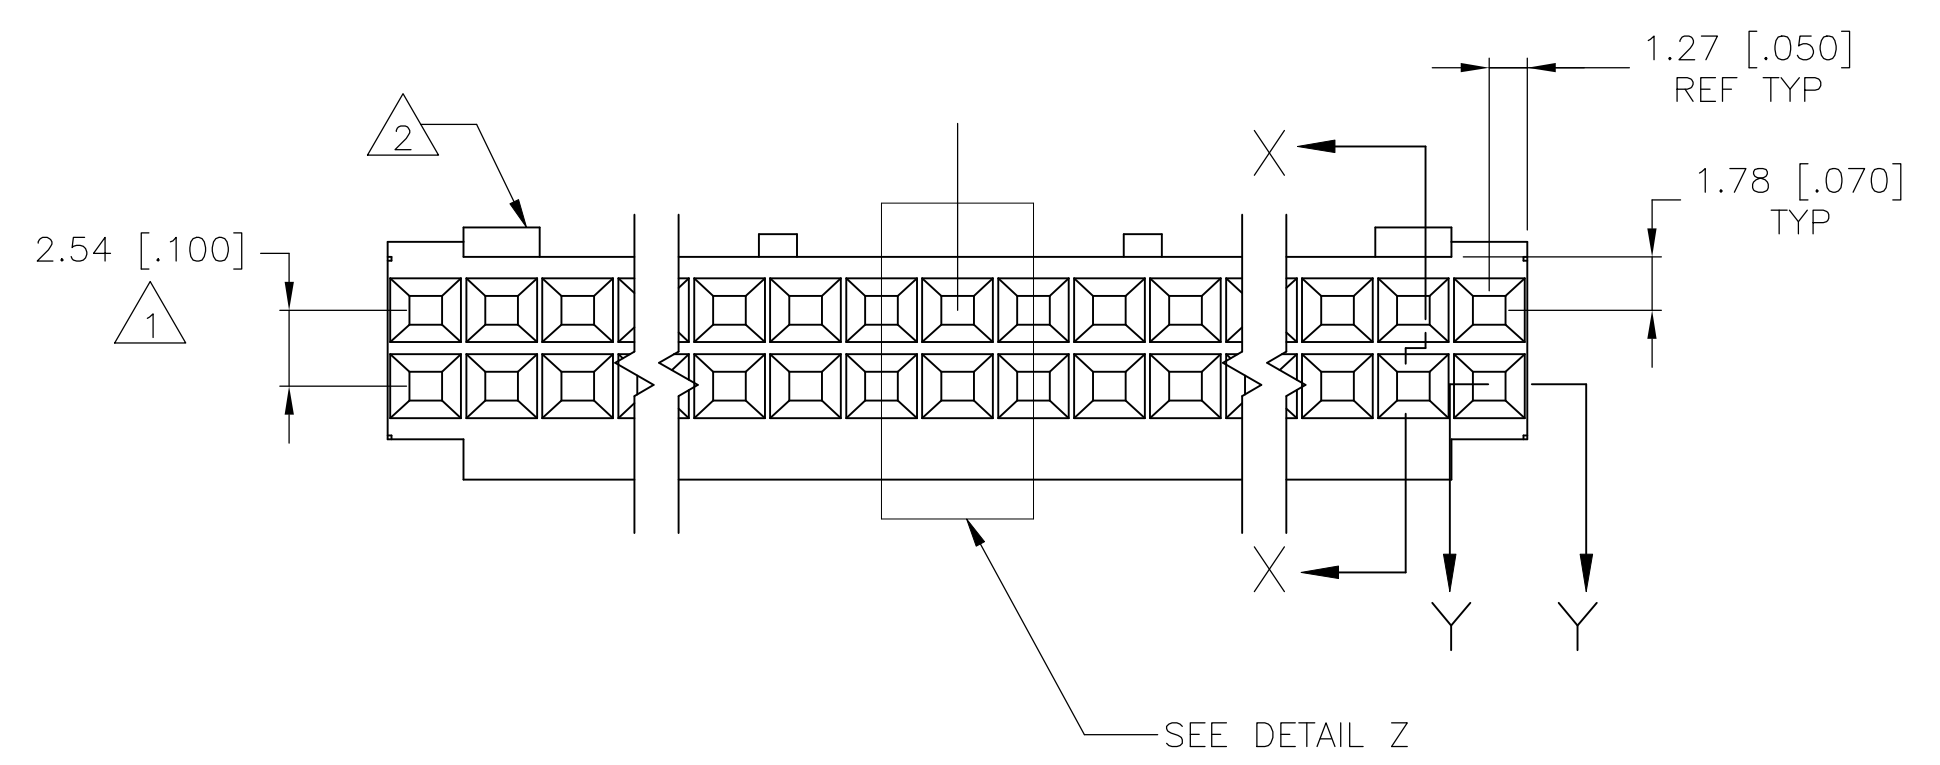

REVISIONS					
P	LR	DESCRIPTION	DATE	DRN	APVD
W4		REVISED PER ECO-13-004115	07MAR13	KH	JO
Y		REVISED PER ECO-18-000976	18MAY2018	RS	JO

MARKING	NO. OF DETENTS	D	NO. OF SPACES	NO. OF POS	PART NUMBER	
8 OBSOLETE	ALL	2	81.28 [3.200]	31	64	6-87631-6
	NONE	2	81.28 [3.200]	31	64	6-87631-5
8 OBSOLETE	ALL	2	73.66 [2.900]	28	58	6-87631-4
	NONE	2	73.66 [2.900]	28	58	6-87631-3
						6-87631-2
						6-87631-1
	ALL	2	60.96 [2.400]	23	48	6-87631-0
8 OBSOLETE	NONE	2	60.96 [2.400]	23	48	5-87631-9
8 OBSOLETE	ALL	2	88.90 [3.500]	35	72	5-87631-8
	NONE	2	88.90 [3.500]	35	72	5-87631-7
	ALL	2	88.90 [3.500]	34	70	5-87631-6
	NONE	2	88.90 [3.500]	34	70	5-87631-5
8 OBSOLETE	ALL	2	83.82 [3.300]	32	66	5-87631-4
	NONE	2	83.82 [3.300]	32	66	5-87631-3
	ALL	2	76.20 [3.000]	29	60	5-87631-2
	NONE	2	76.20 [3.000]	29	60	5-87631-1
						5-87631-0
						4-87631-9
						4-87631-8
						4-87631-7
8 OBSOLETE	ALL	2	68.58 [2.700]	26	54	4-87631-6
	NONE	2	68.58 [2.700]	26	54	4-87631-5
	ALL	2	66.04 [2.600]	25	52	4-87631-4
	NONE	2	66.04 [2.600]	25	52	4-87631-3
	ALL	2	63.50 [2.500]	24	50	4-87631-2
	NONE	2	63.50 [2.500]	24	50	4-87631-1
	ALL	2	55.88 [2.200]	21	44	4-87631-0
8 OBSOLETE	NONE	2	55.88 [2.200]	21	44	3-87631-9
	ALL	2	53.34 [2.100]	20	42	3-87631-8
	NONE	2	53.34 [2.100]	20	42	3-87631-7
	ALL	2	50.80 [2.000]	19	40	3-87631-6
	NONE	2	50.80 [2.000]	19	40	3-87631-5
	ALL	2	48.26 [1.900]	18	38	3-87631-4
	NONE	2	48.26 [1.900]	18	38	3-87631-3
	ALL	2	45.72 [1.800]	17	36	3-87631-2
	NONE	2	45.72 [1.800]	17	36	3-87631-1
	ALL	2	43.18 [1.700]	16	34	3-87631-0
	NONE	2	43.18 [1.700]	16	34	2-87631-9
	ALL	2	40.64 [1.600]	15	32	2-87631-8
	NONE	2	40.64 [1.600]	15	32	2-87631-7
	ALL	2	38.10 [1.500]	14	30	2-87631-6
	NONE	2	38.10 [1.500]	14	30	2-87631-5
	ALL	2	35.56 [1.400]	13	28	2-87631-4
	NONE	2	35.56 [1.400]	13	28	2-87631-3
	ALL	2	33.02 [1.300]	12	26	2-87631-2
	NONE	2	33.02 [1.300]	12	26	2-87631-1
	ALL	2	30.48 [1.200]	11	24	2-87631-0
	NONE	2	30.48 [1.200]	11	24	1-87631-9
	ALL	2	27.94 [1.100]	10	22	1-87631-8
	NONE	2	27.94 [1.100]	10	22	1-87631-7
	ALL	2	25.40 [1.000]	9	20	1-87631-6
	NONE	2	25.40 [1.000]	9	20	1-87631-5
	ALL	1	22.86 [.900]	8	18	1-87631-4
	NONE	1	22.86 [.900]	8	18	1-87631-3
	ALL	1	20.32 [.800]	7	16	1-87631-2
	NONE	1	20.32 [.800]	7	16	1-87631-1
	ALL	1	17.78 [.700]	6	14	1-87631-0
	NONE	1	17.78 [.700]	6	14	87631-9
	ALL	1	15.24 [.600]	5	12	87631-8
	NONE	1	15.24 [.600]	5	12	87631-7
	ALL	1	12.70 [.500]	4	10	87631-6
	NONE	1	12.70 [.500]	4	10	87631-5
	ALL	1	10.16 [.400]	3	8	87631-4
	NONE	1	10.16 [.400]	3	8	87631-3
	ALL	1	7.62 [.300]	2	6	87631-2
	NONE	1	7.62 [.300]	2	6	87631-1

- 2 SEE TABLE FOR NUMBER OF DETENTS. DETENT ON THIS SIDE FOR HOUSINGS WITH ONE DETENT.
- 3 STRAIN RELIEF LOCATORS WILL APPEAR ON 20 POSITION AND LARGER HOUSINGS.
- 4 USE EXTRACTION TOOL 91052-1 TO REMOVE RECEPTACLE CONTACTS.
- 5 THESE HOUSINGS ARE COMPATIBLE WITH ANY MOD II SHROUDED HEADER.
- 6 HOUSINGS WILL ACCOMMODATE ALL MOD IV, IV.5 AND MOD V CONTACTS.
- 7 MATERIAL: FLAME RETARDANT GLASS FILLED NYLON, COLOR: BLACK PER ASTM D4066.
- 8 OBSOLETE PARTS: OBSOLETE CIS STREAMLINING PER D.RENAUD/D.SINISI