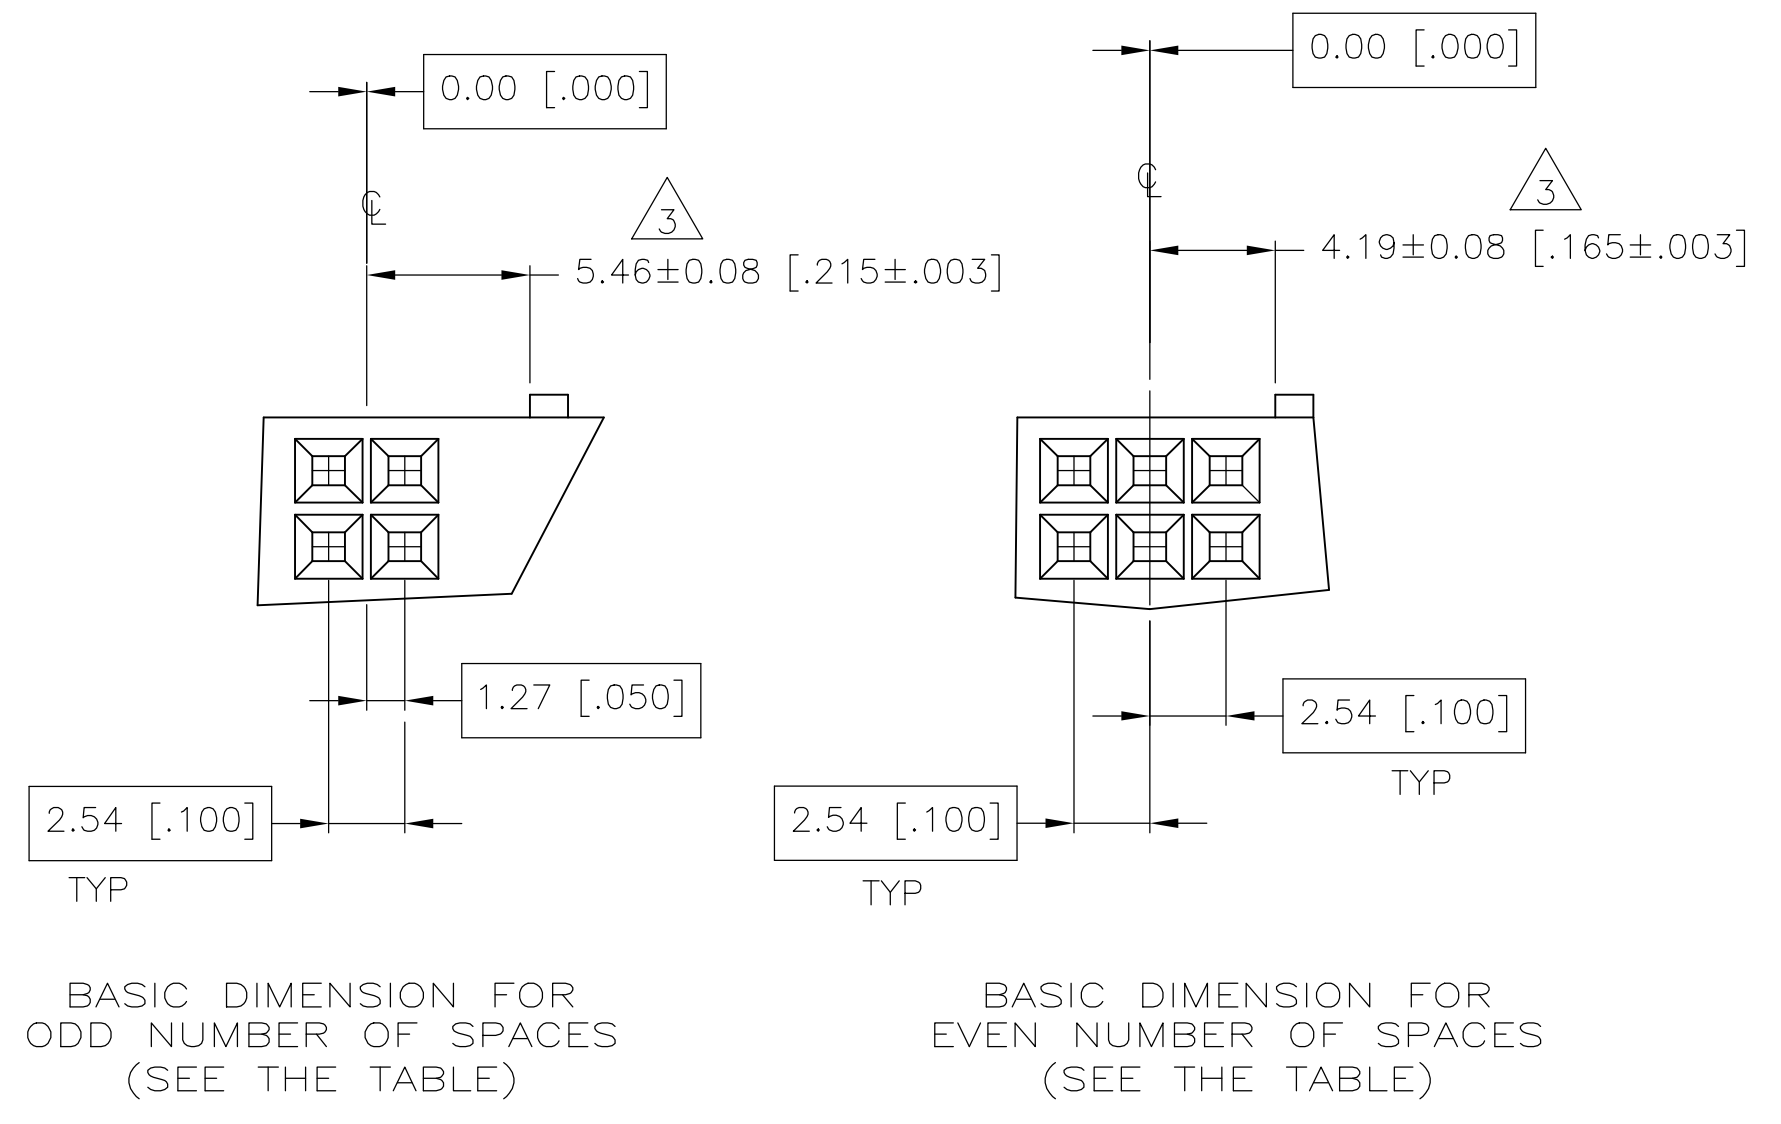

REVISIONS					
P	LR	DESCRIPTION	DATE	DRN	APVD
W4		REVISED PER ECO-13-004115	07MAR13	KH	JO
Y		REVISED PER ECO-18-000976	18MAY2018	RS	JO

MARKING	NO. OF DETENTS	D	NO. OF SPACES	NO. OF POS	PART NUMBER	
8 OBSOLETE	ALL	2	81.28 [3.200]	31	64	6-87631-6
	NONE	2	81.28 [3.200]	31	64	6-87631-5
8 OBSOLETE	ALL	2	73.66 [2.900]	28	58	6-87631-4
	NONE	2	73.66 [2.900]	28	58	6-87631-3
						6-87631-2
						6-87631-1
	ALL	2	60.96 [2.400]	23	48	6-87631-0
8 OBSOLETE	NONE	2	60.96 [2.400]	23	48	5-87631-9
8 OBSOLETE	ALL	2	88.90 [3.500]	35	72	5-87631-8
	NONE	2	88.90 [3.500]	35	72	5-87631-7
	ALL	2	88.90 [3.500]	34	70	5-87631-6
	NONE	2	88.90 [3.500]	34	70	5-87631-5
8 OBSOLETE	ALL	2	83.82 [3.300]	32	66	5-87631-4
	NONE	2	83.82 [3.300]	32	66	5-87631-3
	ALL	2	76.20 [3.000]	29	60	5-87631-2
	NONE	2	76.20 [3.000]	29	60	5-87631-1
						5-87631-0
						4-87631-9
						4-87631-8
						4-87631-7
8 OBSOLETE	ALL	2	68.58 [2.700]	26	54	4-87631-6
	NONE	2	68.58 [2.700]	26	54	4-87631-5
	ALL	2	66.04 [2.600]	25	52	4-87631-4
	NONE	2	66.04 [2.600]	25	52	4-87631-3
	ALL	2	63.50 [2.500]	24	50	4-87631-2
	NONE	2	63.50 [2.500]	24	50	4-87631-1
	ALL	2	55.88 [2.200]	21	44	4-87631-0
8 OBSOLETE	NONE	2	55.88 [2.200]	21	44	3-87631-9
	ALL	2	53.34 [2.100]	20	42	3-87631-8
	NONE	2	53.34 [2.100]	20	42	3-87631-7
	ALL	2	50.80 [2.000]	19	40	3-87631-6
	NONE	2	50.80 [2.000]	19	40	3-87631-5
	ALL	2	48.26 [1.900]	18	38	3-87631-4
	NONE	2	48.26 [1.900]	18	38	3-87631-3
	ALL	2	45.72 [1.800]	17	36	3-87631-2
	NONE	2	45.72 [1.800]	17	36	3-87631-1
	ALL	2	43.18 [1.700]	16	34	3-87631-0
	NONE	2	43.18 [1.700]	16	34	2-87631-9
	ALL	2	40.64 [1.600]	15	32	2-87631-8
	NONE	2	40.64 [1.600]	15	32	2-87631-7
	ALL	2	38.10 [1.500]	14	30	2-87631-6
	NONE	2	38.10 [1.500]	14	30	2-87631-5
	ALL	2	35.56 [1.400]	13	28	2-87631-4
	NONE	2	35.56 [1.400]	13	28	2-87631-3
	ALL	2	33.02 [1.300]	12	26	2-87631-2
	NONE	2	33.02 [1.300]	12	26	2-87631-1
	ALL	2	30.48 [1.200]	11	24	2-87631-0
	NONE	2	30.48 [1.200]	11	24	1-87631-9
	ALL	2	27.94 [1.100]	10	22	1-87631-8
	NONE	2	27.94 [1.100]	10	22	1-87631-7
	ALL	2	25.40 [1.000]	9	20	1-87631-6
	NONE	2	25.40 [1.000]	9	20	1-87631-5
	ALL	1	22.86 [.900]	8	18	1-87631-4
	NONE	1	22.86 [.900]	8	18	1-87631-3
	ALL	1	20.32 [.800]	7	16	1-87631-2
	NONE	1	20.32 [.800]	7	16	1-87631-1
	ALL	1	17.78 [.700]	6	14	1-87631-0
	NONE	1	17.78 [.700]	6	14	87631-9
	ALL	1	15.24 [.600]	5	12	87631-8
	NONE	1	15.24 [.600]	5	12	87631-7
	ALL	1	12.70 [.500]	4	10	87631-6
	NONE	1	12.70 [.500]	4	10	87631-5
	ALL	1	10.16 [.400]	3	8	87631-4
	NONE	1	10.16 [.400]	3	8	87631-3
	ALL	1	7.62 [.300]	2	6	87631-2
	NONE	1	7.62 [.300]	2	6	87631-1

- 2 SEE TABLE FOR NUMBER OF DETENTS. DETENT ON THIS SIDE FOR HOUSINGS WITH ONE DETENT.
- 3 STRAIN RELIEF LOCATORS WILL APPEAR ON 20 POSITION AND LARGER HOUSINGS.
- 4 USE EXTRACTION TOOL 91052-1 TO REMOVE RECEPTACLE CONTACTS.
- 5 THESE HOUSINGS ARE COMPATIBLE WITH ANY MOD II SHROUDED HEADER.
- 6 HOUSINGS WILL ACCOMMODATE ALL MOD IV, IV.5 AND MOD V CONTACTS.
- 7 MATERIAL: FLAME RETARDANT GLASS FILLED NYLON, COLOR: BLACK PER ASTM D4066.
- 8 OBSOLETE PARTS: OBSOLETE CIS STREAMLINING PER D.RENAUD/D.SINISI