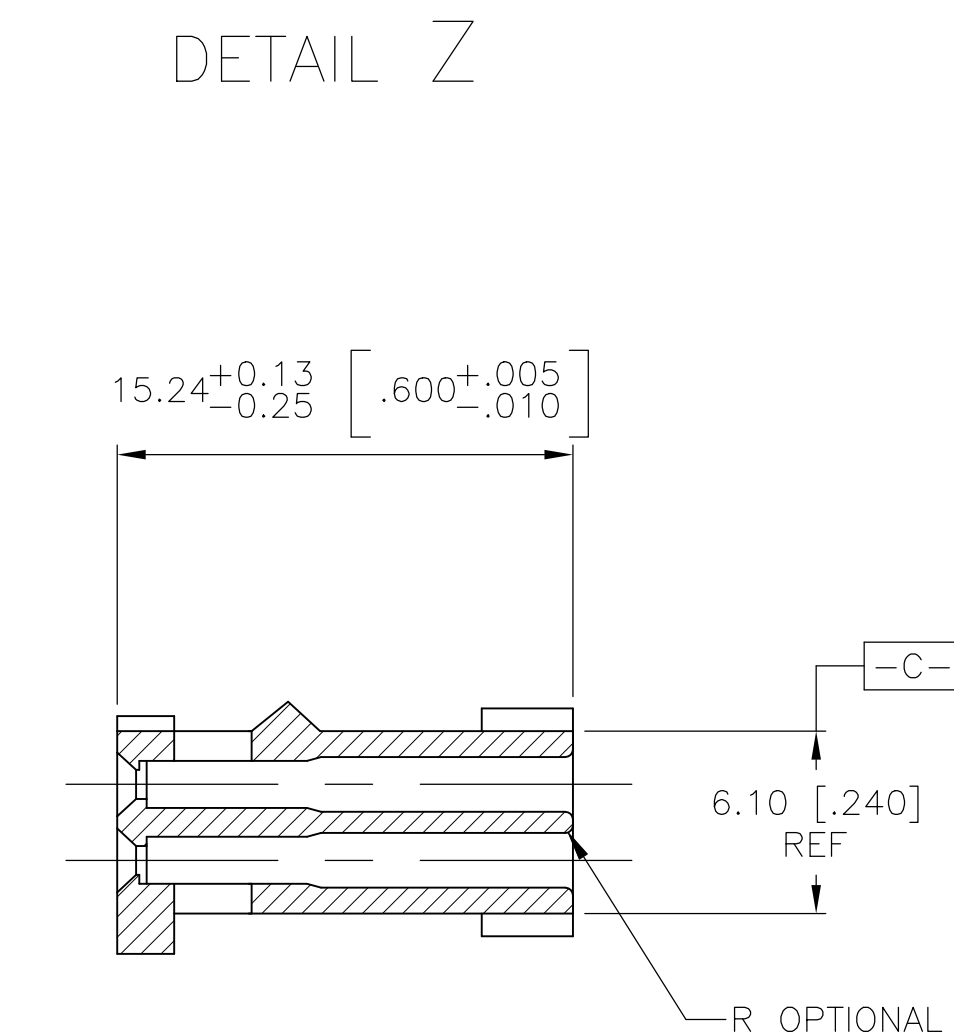

REVISIONS					
P	LR	DESCRIPTION	DATE	DRN	APVD
W4		REVISED PER ECO-13-004115	07MAR13	KH	JO
Y		REVISED PER ECO-18-000976	18MAY2018	RS	JO

MARKING	NO. OF DETENTS	D	NO. OF SPACES	NO. OF POS	PART NUMBER	
8 OBSOLETE	ALL	2	81.28 [3.200]	31	64	6-87631-6
	NONE	2	81.28 [3.200]	31	64	6-87631-5
8 OBSOLETE	ALL	2	73.66 [2.900]	28	58	6-87631-4
	NONE	2	73.66 [2.900]	28	58	6-87631-3
						6-87631-2
						6-87631-1
	ALL	2	60.96 [2.400]	23	48	6-87631-0
8 OBSOLETE	NONE	2	60.96 [2.400]	23	48	5-87631-9
8 OBSOLETE	ALL	2	88.90 [3.500]	35	72	5-87631-8
	NONE	2	88.90 [3.500]	35	72	5-87631-7
	ALL	2	88.90 [3.500]	34	70	5-87631-6
	NONE	2	88.90 [3.500]	34	70	5-87631-5
8 OBSOLETE	ALL	2	83.82 [3.300]	32	66	5-87631-4
	NONE	2	83.82 [3.300]	32	66	5-87631-3
	ALL	2	76.20 [3.000]	29	60	5-87631-2
	NONE	2	76.20 [3.000]	29	60	5-87631-1
						5-87631-0
						4-87631-9
						4-87631-8
						4-87631-7
8 OBSOLETE	ALL	2	68.58 [2.700]	26	54	4-87631-6
	NONE	2	68.58 [2.700]	26	54	4-87631-5
	ALL	2	66.04 [2.600]	25	52	4-87631-4
	NONE	2	66.04 [2.600]	25	52	4-87631-3
	ALL	2	63.50 [2.500]	24	50	4-87631-2
	NONE	2	63.50 [2.500]	24	50	4-87631-1
	ALL	2	55.88 [2.200]	21	44	4-87631-0
8 OBSOLETE	NONE	2	55.88 [2.200]	21	44	3-87631-9
	ALL	2	53.34 [2.100]	20	42	3-87631-8
	NONE	2	53.34 [2.100]	20	42	3-87631-7
	ALL	2	50.80 [2.000]	19	40	3-87631-6
	NONE	2	50.80 [2.000]	19	40	3-87631-5
	ALL	2	48.26 [1.900]	18	38	3-87631-4
	NONE	2	48.26 [1.900]	18	38	3-87631-3
	ALL	2	45.72 [1.800]	17	36	3-87631-2
	NONE	2	45.72 [1.800]	17	36	3-87631-1
	ALL	2	43.18 [1.700]	16	34	3-87631-0
	NONE	2	43.18 [1.700]	16	34	2-87631-9
	ALL	2	40.64 [1.600]	15	32	2-87631-8
	NONE	2	40.64 [1.600]	15	32	2-87631-7
	ALL	2	38.10 [1.500]	14	30	2-87631-6
	NONE	2	38.10 [1.500]	14	30	2-87631-5
	ALL	2	35.56 [1.400]	13	28	2-87631-4
	NONE	2	35.56 [1.400]	13	28	2-87631-3
	ALL	2	33.02 [1.300]	12	26	2-87631-2
	NONE	2	33.02 [1.300]	12	26	2-87631-1
	ALL	2	30.48 [1.200]	11	24	2-87631-0
	NONE	2	30.48 [1.200]	11	24	1-87631-9
	ALL	2	27.94 [1.100]	10	22	1-87631-8
	NONE	2	27.94 [1.100]	10	22	1-87631-7
	ALL	2	25.40 [1.000]	9	20	1-87631-6
	NONE	2	25.40 [1.000]	9	20	1-87631-5
	ALL	1	22.86 [.900]	8	18	1-87631-4
	NONE	1	22.86 [.900]	8	18	1-87631-3
	ALL	1	20.32 [.800]	7	16	1-87631-2
	NONE	1	20.32 [.800]	7	16	1-87631-1
	ALL	1	17.78 [.700]	6	14	1-87631-0
	NONE	1	17.78 [.700]	6	14	87631-9
	ALL	1	15.24 [.600]	5	12	87631-8
	NONE	1	15.24 [.600]	5	12	87631-7
	ALL	1	12.70 [.500]	4	10	87631-6
	NONE	1	12.70 [.500]	4	10	87631-5
	ALL	1	10.16 [.400]	3	8	87631-4
	NONE	1	10.16 [.400]	3	8	87631-3
	ALL	1	7.62 [.300]	2	6	87631-2
	NONE	1	7.62 [.300]	2	6	87631-1

- 2 SEE TABLE FOR NUMBER OF DETENTS. DETENT ON THIS SIDE FOR HOUSINGS WITH ONE DETENT.
- 3 STRAIN RELIEF LOCATORS WILL APPEAR ON 20 POSITION AND LARGER HOUSINGS.
- 4 USE EXTRACTION TOOL 91052-1 TO REMOVE RECEPTACLE CONTACTS.
- 5 THESE HOUSINGS ARE COMPATIBLE WITH ANY MOD II SHROUDED HEADER.
- 6 HOUSINGS WILL ACCOMMODATE ALL MOD IV, IV.5 AND MOD V CONTACTS.
- 7 MATERIAL: FLAME RETARDANT GLASS FILLED NYLON, COLOR: BLACK PER ASTM D4066.
- 8 OBSOLETE PARTS: OBSOLETE CIS STREAMLINING PER D.RENAUD/D.SINISI