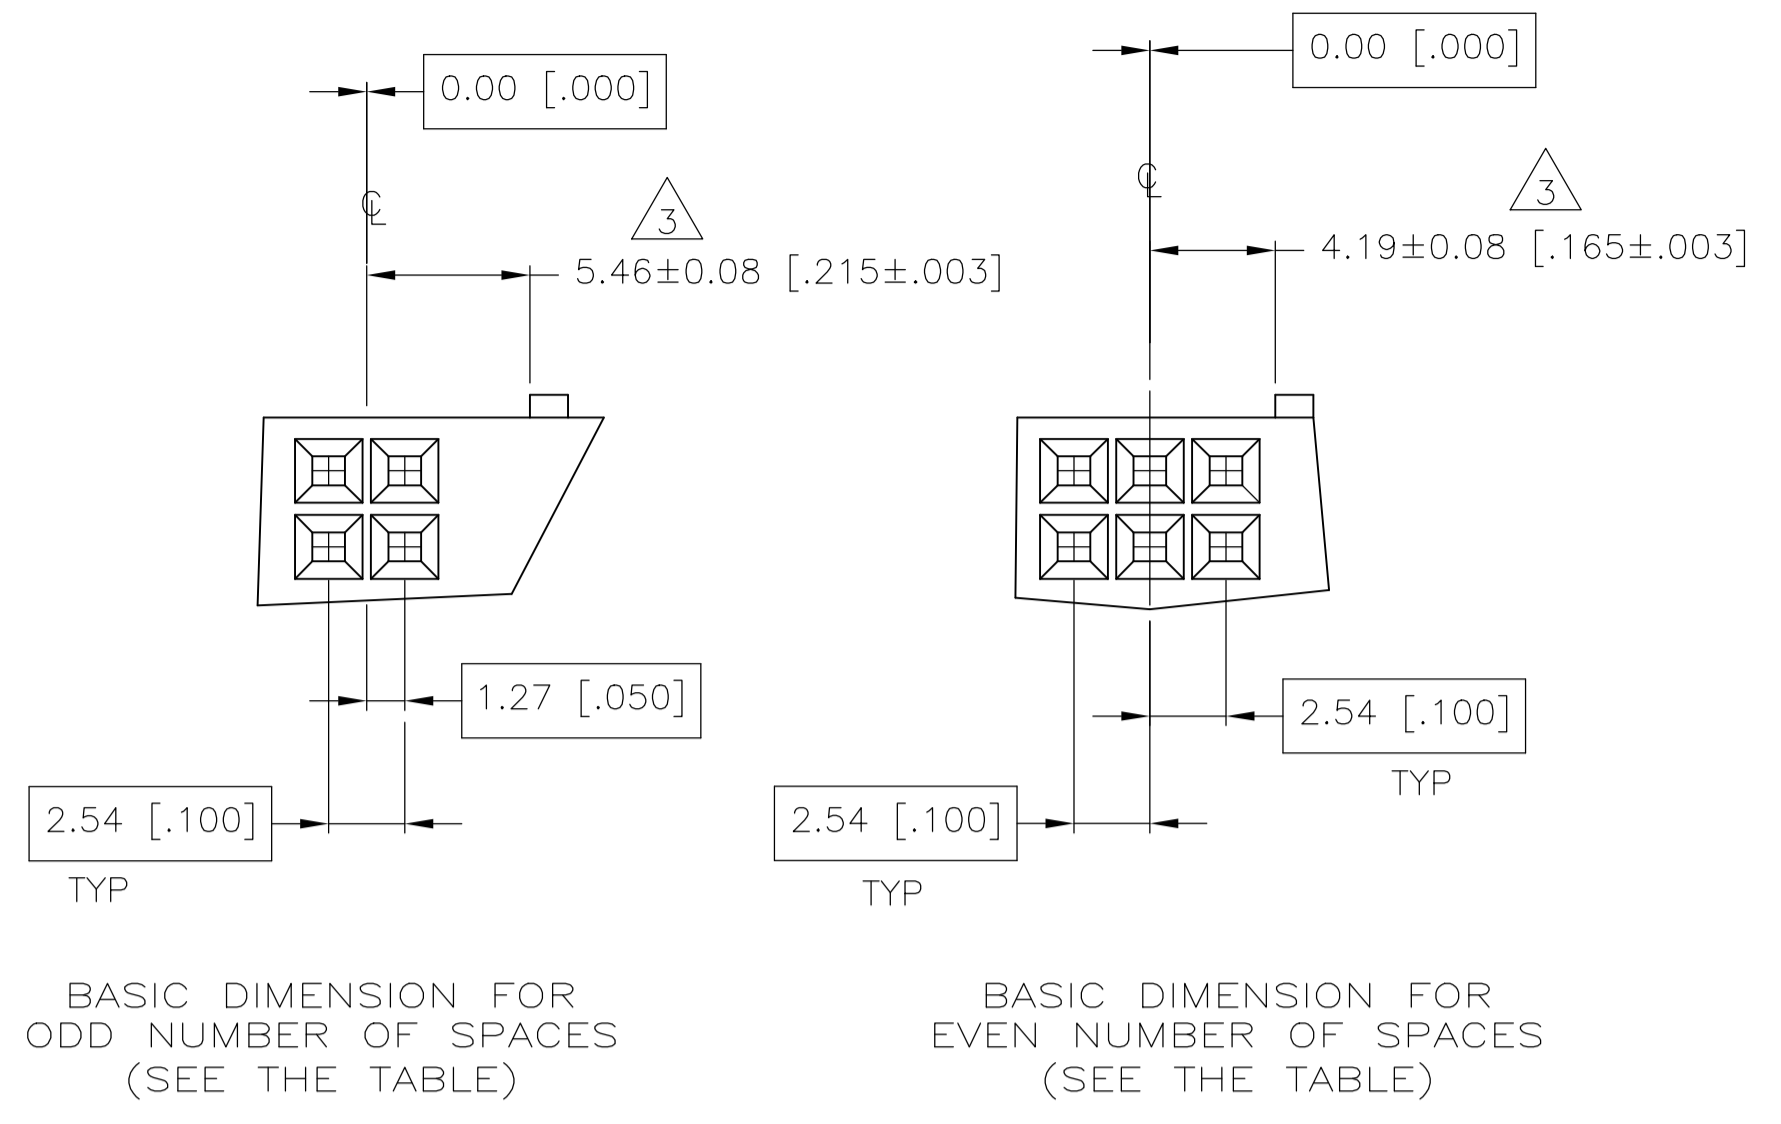

REVISIONS					
P	LR	DESCRIPTION	DATE	DRN	APVD
W4		REVISED PER ECO-13-004115	07MAR13	KH	JO
Y		REVISED PER ECO-18-000976	18MAY2018	RS	JO

MARKING	NO. OF DETENTS	D	NO. OF SPACES	NO. OF POS	PART NUMBER	
8 OBSOLETE	ALL	2	81.28 [3.200]	31	64	6-87631-6
	NONE	2	81.28 [3.200]	31	64	6-87631-5
8 OBSOLETE	ALL	2	73.66 [2.900]	28	58	6-87631-4
	NONE	2	73.66 [2.900]	28	58	6-87631-3
						6-87631-2
						6-87631-1
	ALL	2	60.96 [2.400]	23	48	6-87631-0
8 OBSOLETE	NONE	2	60.96 [2.400]	23	48	5-87631-9
8 OBSOLETE	ALL	2	88.90 [3.500]	35	72	5-87631-8
	NONE	2	88.90 [3.500]	35	72	5-87631-7
	ALL	2	88.90 [3.500]	34	70	5-87631-6
	NONE	2	88.90 [3.500]	34	70	5-87631-5
8 OBSOLETE	ALL	2	83.82 [3.300]	32	66	5-87631-4
	NONE	2	83.82 [3.300]	32	66	5-87631-3
	ALL	2	76.20 [3.000]	29	60	5-87631-2
	NONE	2	76.20 [3.000]	29	60	5-87631-1
						5-87631-0
						4-87631-9
						4-87631-8
						4-87631-7
8 OBSOLETE	ALL	2	68.58 [2.700]	26	54	4-87631-6
	NONE	2	68.58 [2.700]	26	54	4-87631-5
	ALL	2	66.04 [2.600]	25	52	4-87631-4
	NONE	2	66.04 [2.600]	25	52	4-87631-3
	ALL	2	63.50 [2.500]	24	50	4-87631-2
	NONE	2	63.50 [2.500]	24	50	4-87631-1
	ALL	2	55.88 [2.200]	21	44	4-87631-0
8 OBSOLETE	NONE	2	55.88 [2.200]	21	44	3-87631-9
	ALL	2	53.34 [2.100]	20	42	3-87631-8
	NONE	2	53.34 [2.100]	20	42	3-87631-7
	ALL	2	50.80 [2.000]	19	40	3-87631-6
	NONE	2	50.80 [2.000]	19	40	3-87631-5
	ALL	2	48.26 [1.900]	18	38	3-87631-4
	NONE	2	48.26 [1.900]	18	38	3-87631-3
	ALL	2	45.72 [1.800]	17	36	3-87631-2
	NONE	2	45.72 [1.800]	17	36	3-87631-1
	ALL	2	43.18 [1.700]	16	34	3-87631-0
	NONE	2	43.18 [1.700]	16	34	2-87631-9
	ALL	2	40.64 [1.600]	15	32	2-87631-8
	NONE	2	40.64 [1.600]	15	32	2-87631-7
	ALL	2	38.10 [1.500]	14	30	2-87631-6
	NONE	2	38.10 [1.500]	14	30	2-87631-5
	ALL	2	35.56 [1.400]	13	28	2-87631-4
	NONE	2	35.56 [1.400]	13	28	2-87631-3
	ALL	2	33.02 [1.300]	12	26	2-87631-2
	NONE	2	33.02 [1.300]	12	26	2-87631-1
	ALL	2	30.48 [1.200]	11	24	2-87631-0
	NONE	2	30.48 [1.200]	11	24	1-87631-9
	ALL	2	27.94 [1.100]	10	22	1-87631-8
	NONE	2	27.94 [1.100]	10	22	1-87631-7
	ALL	2	25.40 [1.000]	9	20	1-87631-6
	NONE	2	25.40 [1.000]	9	20	1-87631-5
	ALL	1	22.86 [.900]	8	18	1-87631-4
	NONE	1	22.86 [.900]	8	18	1-87631-3
	ALL	1	20.32 [.800]	7	16	1-87631-2
	NONE	1	20.32 [.800]	7	16	1-87631-1
	ALL	1	17.78 [.700]	6	14	1-87631-0
	NONE	1	17.78 [.700]	6	14	87631-9
	ALL	1	15.24 [.600]	5	12	87631-8
	NONE	1	15.24 [.600]	5	12	87631-7
	ALL	1	12.70 [.500]	4	10	87631-6
	NONE	1	12.70 [.500]	4	10	87631-5
	ALL	1	10.16 [.400]	3	8	87631-4
	NONE	1	10.16 [.400]	3	8	87631-3
	ALL	1	7.62 [.300]	2	6	87631-2
	NONE	1	7.62 [.300]	2	6	87631-1

- 2 SEE TABLE FOR NUMBER OF DETENTS. DETENT ON THIS SIDE FOR HOUSINGS WITH ONE DETENT.
- 3 STRAIN RELIEF LOCATORS WILL APPEAR ON 20 POSITION AND LARGER HOUSINGS.
- 4 USE EXTRACTION TOOL 91052-1 TO REMOVE RECEPTACLE CONTACTS.
- 5 THESE HOUSINGS ARE COMPATIBLE WITH ANY MOD II SHROUDED HEADER.
- 6 HOUSINGS WILL ACCOMMODATE ALL MOD IV, IV.5 AND MOD V CONTACTS.
- 7 MATERIAL: FLAME RETARDANT GLASS FILLED NYLON, COLOR: BLACK PER ASTM D4066.
- 8 OBSOLETE PARTS: OBSOLETE CIS STREAMLINING PER D.RENAUD/D.SINISI