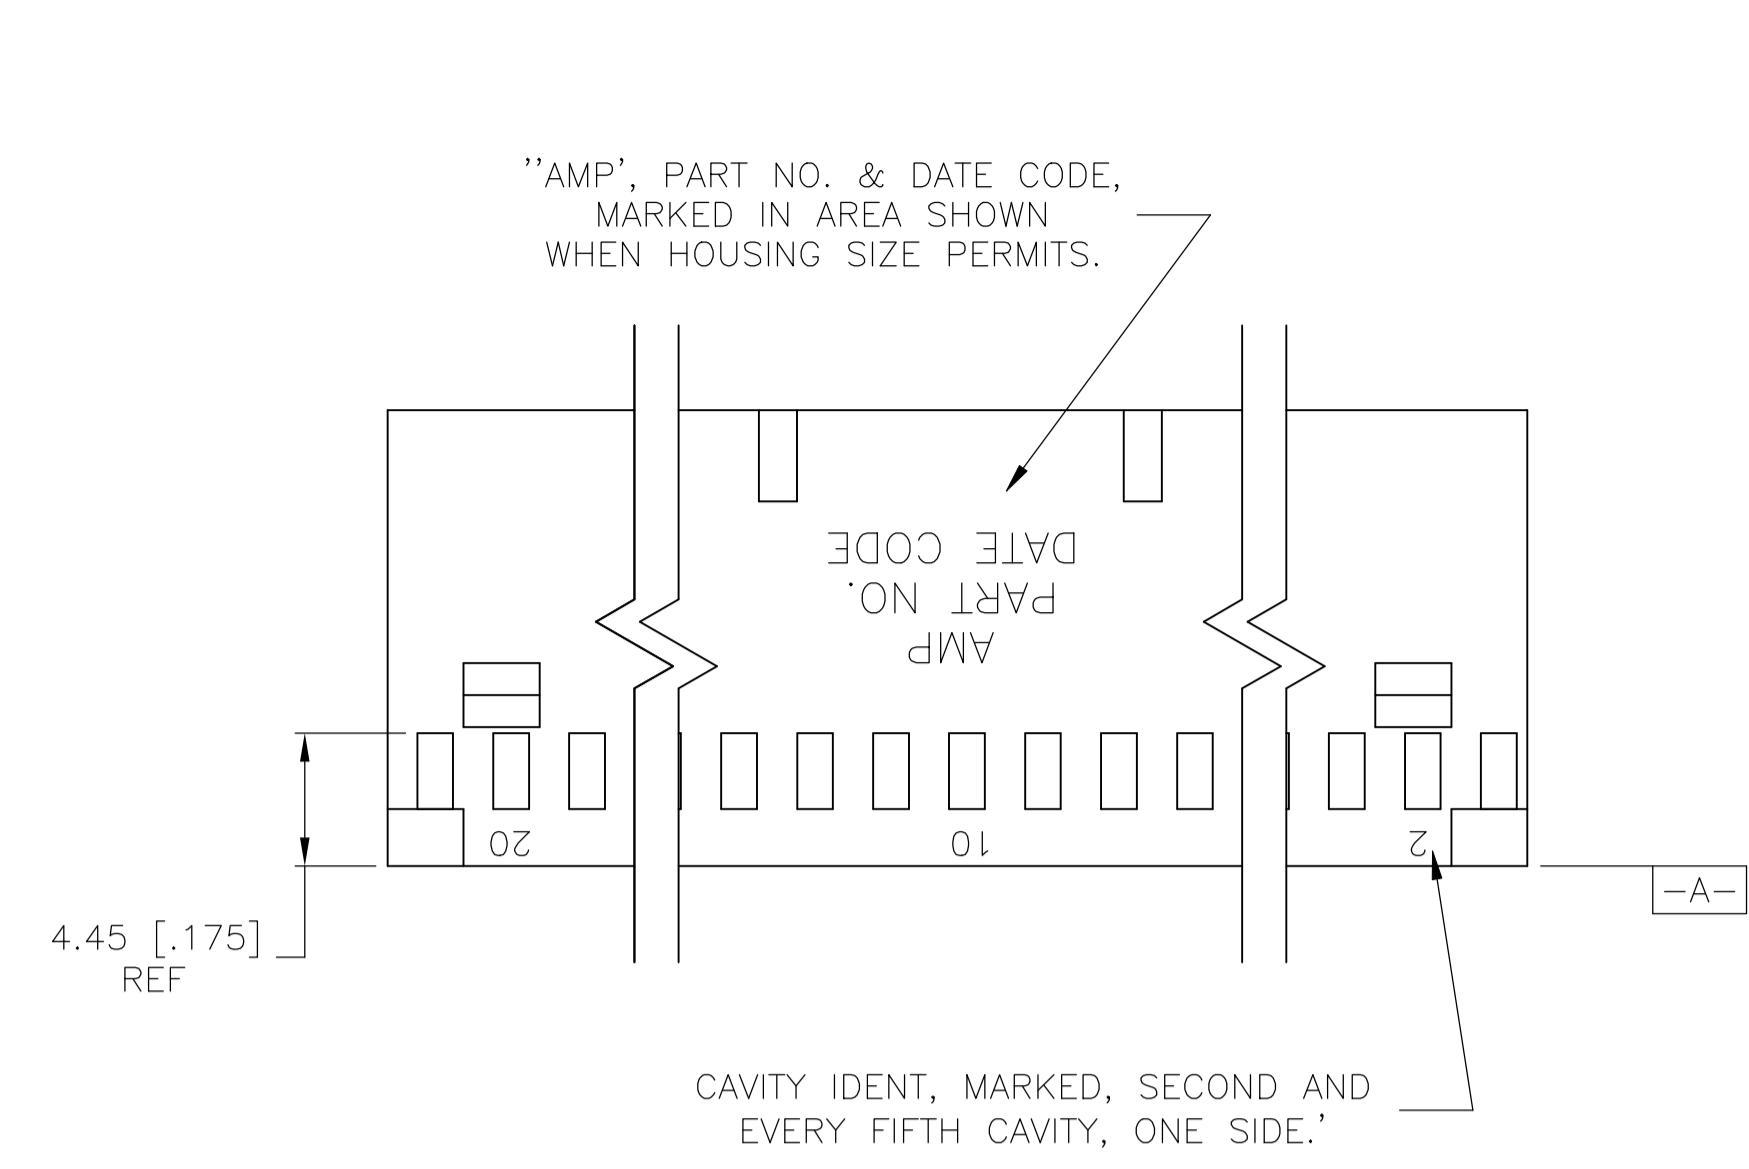

REVISIONS					
P	LR	DESCRIPTION	DATE	DRN	APVD
W4		REVISED PER ECO-13-004115	07MAR13	KH	JO
Y		REVISED PER ECO-18-000976	18MAY2018	RS	JO

MARKING	NO. OF DETENTS	D	NO. OF SPACES	NO. OF POS	PART NUMBER	
8 OBSOLETE	ALL	2	81.28 [3.200]	31	64	6-87631-6
	NONE	2	81.28 [3.200]	31	64	6-87631-5
8 OBSOLETE	ALL	2	73.66 [2.900]	28	58	6-87631-4
	NONE	2	73.66 [2.900]	28	58	6-87631-3
						6-87631-2
						6-87631-1
	ALL	2	60.96 [2.400]	23	48	6-87631-0
8 OBSOLETE	NONE	2	60.96 [2.400]	23	48	5-87631-9
8 OBSOLETE	ALL	2	88.90 [3.500]	35	72	5-87631-8
	NONE	2	88.90 [3.500]	35	72	5-87631-7
	ALL	2	88.90 [3.500]	34	70	5-87631-6
	NONE	2	88.90 [3.500]	34	70	5-87631-5
8 OBSOLETE	ALL	2	83.82 [3.300]	32	66	5-87631-4
	NONE	2	83.82 [3.300]	32	66	5-87631-3
	ALL	2	76.20 [3.000]	29	60	5-87631-2
	NONE	2	76.20 [3.000]	29	60	5-87631-1
						5-87631-0
						4-87631-9
						4-87631-8
						4-87631-7
8 OBSOLETE	ALL	2	68.58 [2.700]	26	54	4-87631-6
	NONE	2	68.58 [2.700]	26	54	4-87631-5
	ALL	2	66.04 [2.600]	25	52	4-87631-4
	NONE	2	66.04 [2.600]	25	52	4-87631-3
	ALL	2	63.50 [2.500]	24	50	4-87631-2
	NONE	2	63.50 [2.500]	24	50	4-87631-1
	ALL	2	55.88 [2.200]	21	44	4-87631-0
8 OBSOLETE	NONE	2	55.88 [2.200]	21	44	3-87631-9
	ALL	2	53.34 [2.100]	20	42	3-87631-8
	NONE	2	53.34 [2.100]	20	42	3-87631-7
	ALL	2	50.80 [2.000]	19	40	3-87631-6
	NONE	2	50.80 [2.000]	19	40	3-87631-5
	ALL	2	48.26 [1.900]	18	38	3-87631-4
	NONE	2	48.26 [1.900]	18	38	3-87631-3
	ALL	2	45.72 [1.800]	17	36	3-87631-2
	NONE	2	45.72 [1.800]	17	36	3-87631-1
	ALL	2	43.18 [1.700]	16	34	3-87631-0
	NONE	2	43.18 [1.700]	16	34	2-87631-9
	ALL	2	40.64 [1.600]	15	32	2-87631-8
	NONE	2	40.64 [1.600]	15	32	2-87631-7
	ALL	2	38.10 [1.500]	14	30	2-87631-6
	NONE	2	38.10 [1.500]	14	30	2-87631-5
	ALL	2	35.56 [1.400]	13	28	2-87631-4
	NONE	2	35.56 [1.400]	13	28	2-87631-3
	ALL	2	33.02 [1.300]	12	26	2-87631-2
	NONE	2	33.02 [1.300]	12	26	2-87631-1
	ALL	2	30.48 [1.200]	11	24	2-87631-0
	NONE	2	30.48 [1.200]	11	24	1-87631-9
	ALL	2	27.94 [1.100]	10	22	1-87631-8
	NONE	2	27.94 [1.100]	10	22	1-87631-7
	ALL	2	25.40 [1.000]	9	20	1-87631-6
	NONE	2	25.40 [1.000]	9	20	1-87631-5
	ALL	1	22.86 [.900]	8	18	1-87631-4
	NONE	1	22.86 [.900]	8	18	1-87631-3
	ALL	1	20.32 [.800]	7	16	1-87631-2
	NONE	1	20.32 [.800]	7	16	1-87631-1
	ALL	1	17.78 [.700]	6	14	1-87631-0
	NONE	1	17.78 [.700]	6	14	87631-9
	ALL	1	15.24 [.600]	5	12	87631-8
	NONE	1	15.24 [.600]	5	12	87631-7
	ALL	1	12.70 [.500]	4	10	87631-6
	NONE	1	12.70 [.500]	4	10	87631-5
	ALL	1	10.16 [.400]	3	8	87631-4
	NONE	1	10.16 [.400]	3	8	87631-3
	ALL	1	7.62 [.300]	2	6	87631-2
	NONE	1	7.62 [.300]	2	6	87631-1

- 2 SEE TABLE FOR NUMBER OF DETENTS. DETENT ON THIS SIDE FOR HOUSINGS WITH ONE DETENT.
- 3 STRAIN RELIEF LOCATORS WILL APPEAR ON 20 POSITION AND LARGER HOUSINGS.
- 4 USE EXTRACTION TOOL 91052-1 TO REMOVE RECEPTACLE CONTACTS.
- 5 THESE HOUSINGS ARE COMPATIBLE WITH ANY MOD II SHROUDED HEADER.
- 6 HOUSINGS WILL ACCOMMODATE ALL MOD IV, IV.5 AND MOD V CONTACTS.
- 7 MATERIAL: FLAME RETARDANT GLASS FILLED NYLON, COLOR: BLACK PER ASTM D4066.
- 8 OBSOLETE PARTS: OBSOLETE CIS STREAMLINING PER D.RENAUD/D.SINISI