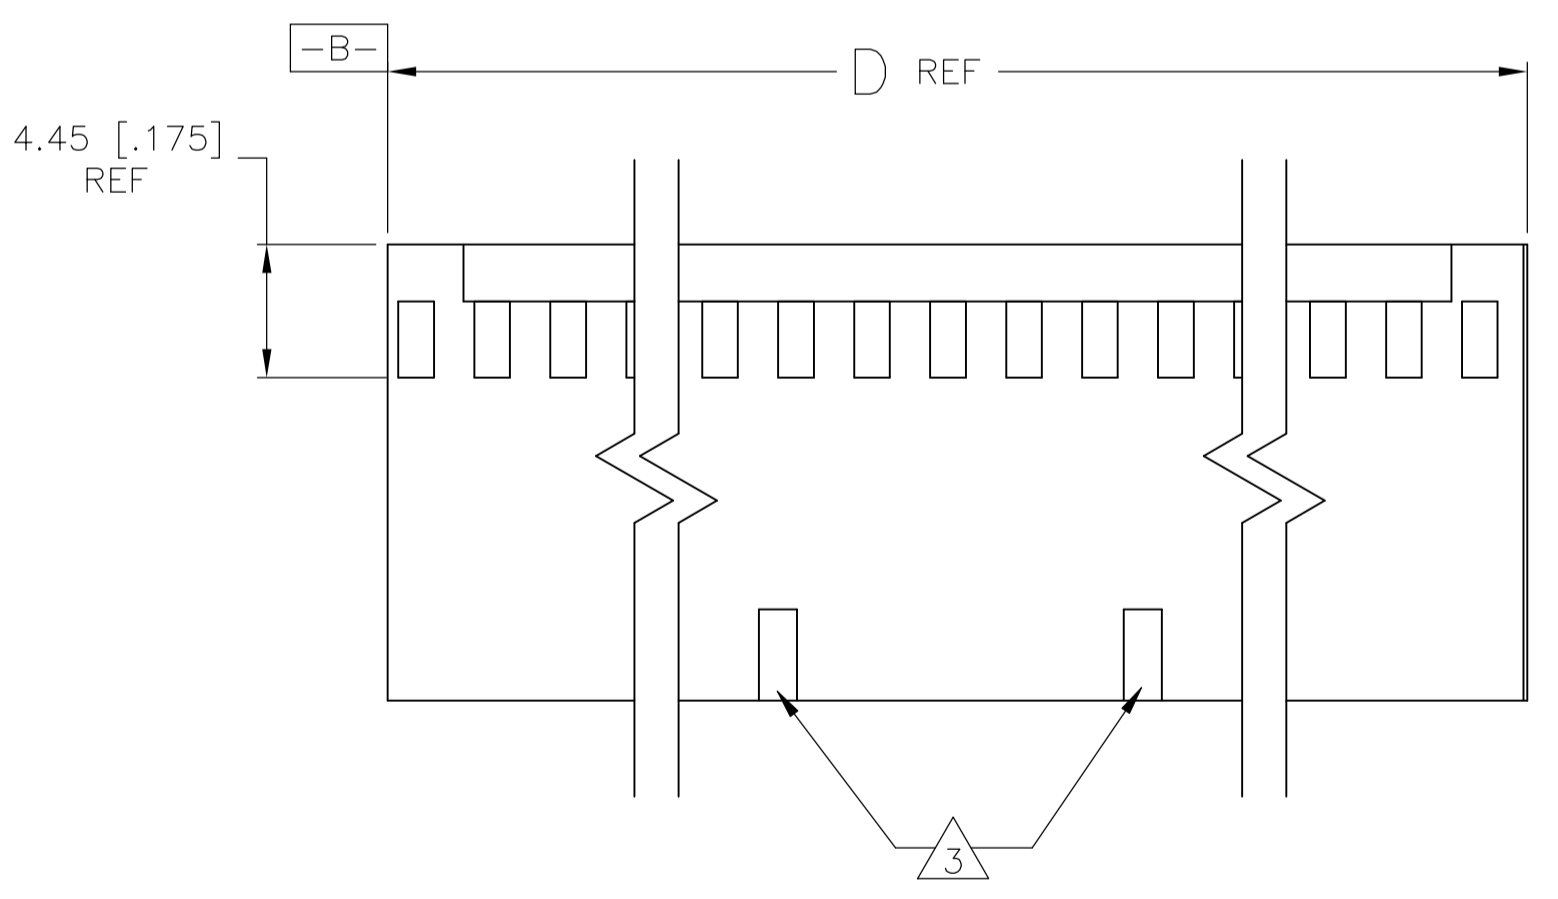

REVISIONS					
P	LR	DESCRIPTION	DATE	DRN	APVD
W4		REVISED PER ECO-13-004115	07MAR13	KH	JO
Y		REVISED PER ECO-18-000976	18MAY2018	RS	JO

MARKING	NO. OF DETENTS	D	NO. OF SPACES	NO. OF POS	PART NUMBER	
8 OBSOLETE	ALL	2	81.28 [3.200]	31	64	6-87631-6
	NONE	2	81.28 [3.200]	31	64	6-87631-5
8 OBSOLETE	ALL	2	73.66 [2.900]	28	58	6-87631-4
	NONE	2	73.66 [2.900]	28	58	6-87631-3
						6-87631-2
						6-87631-1
	ALL	2	60.96 [2.400]	23	48	6-87631-0
8 OBSOLETE	NONE	2	60.96 [2.400]	23	48	5-87631-9
8 OBSOLETE	ALL	2	88.90 [3.500]	35	72	5-87631-8
	NONE	2	88.90 [3.500]	35	72	5-87631-7
	ALL	2	88.90 [3.500]	34	70	5-87631-6
	NONE	2	88.90 [3.500]	34	70	5-87631-5
8 OBSOLETE	ALL	2	83.82 [3.300]	32	66	5-87631-4
	NONE	2	83.82 [3.300]	32	66	5-87631-3
	ALL	2	76.20 [3.000]	29	60	5-87631-2
	NONE	2	76.20 [3.000]	29	60	5-87631-1
						5-87631-0
						4-87631-9
						4-87631-8
						4-87631-7
8 OBSOLETE	ALL	2	68.58 [2.700]	26	54	4-87631-6
	NONE	2	68.58 [2.700]	26	54	4-87631-5
	ALL	2	66.04 [2.600]	25	52	4-87631-4
	NONE	2	66.04 [2.600]	25	52	4-87631-3
	ALL	2	63.50 [2.500]	24	50	4-87631-2
	NONE	2	63.50 [2.500]	24	50	4-87631-1
	ALL	2	55.88 [2.200]	21	44	4-87631-0
8 OBSOLETE	NONE	2	55.88 [2.200]	21	44	3-87631-9
	ALL	2	53.34 [2.100]	20	42	3-87631-8
	NONE	2	53.34 [2.100]	20	42	3-87631-7
	ALL	2	50.80 [2.000]	19	40	3-87631-6
	NONE	2	50.80 [2.000]	19	40	3-87631-5
	ALL	2	48.26 [1.900]	18	38	3-87631-4
	NONE	2	48.26 [1.900]	18	38	3-87631-3
	ALL	2	45.72 [1.800]	17	36	3-87631-2
	NONE	2	45.72 [1.800]	17	36	3-87631-1
	ALL	2	43.18 [1.700]	16	34	3-87631-0
	NONE	2	43.18 [1.700]	16	34	2-87631-9
	ALL	2	40.64 [1.600]	15	32	2-87631-8
	NONE	2	40.64 [1.600]	15	32	2-87631-7
	ALL	2	38.10 [1.500]	14	30	2-87631-6
	NONE	2	38.10 [1.500]	14	30	2-87631-5
	ALL	2	35.56 [1.400]	13	28	2-87631-4
	NONE	2	35.56 [1.400]	13	28	2-87631-3
	ALL	2	33.02 [1.300]	12	26	2-87631-2
	NONE	2	33.02 [1.300]	12	26	2-87631-1
	ALL	2	30.48 [1.200]	11	24	2-87631-0
	NONE	2	30.48 [1.200]	11	24	1-87631-9
	ALL	2	27.94 [1.100]	10	22	1-87631-8
	NONE	2	27.94 [1.100]	10	22	1-87631-7
	ALL	2	25.40 [1.000]	9	20	1-87631-6
	NONE	2	25.40 [1.000]	9	20	1-87631-5
	ALL	1	22.86 [.900]	8	18	1-87631-4
	NONE	1	22.86 [.900]	8	18	1-87631-3
	ALL	1	20.32 [.800]	7	16	1-87631-2
	NONE	1	20.32 [.800]	7	16	1-87631-1
	ALL	1	17.78 [.700]	6	14	1-87631-0
	NONE	1	17.78 [.700]	6	14	87631-9
	ALL	1	15.24 [.600]	5	12	87631-8
	NONE	1	15.24 [.600]	5	12	87631-7
	ALL	1	12.70 [.500]	4	10	87631-6
	NONE	1	12.70 [.500]	4	10	87631-5
	ALL	1	10.16 [.400]	3	8	87631-4
	NONE	1	10.16 [.400]	3	8	87631-3
	ALL	1	7.62 [.300]	2	6	87631-2
	NONE	1	7.62 [.300]	2	6	87631-1

- 2 SEE TABLE FOR NUMBER OF DETENTS. DETENT ON THIS SIDE FOR HOUSINGS WITH ONE DETENT.
- 3 STRAIN RELIEF LOCATORS WILL APPEAR ON 20 POSITION AND LARGER HOUSINGS.
- 4 USE EXTRACTION TOOL 91052-1 TO REMOVE RECEPTACLE CONTACTS.
- 5 THESE HOUSINGS ARE COMPATIBLE WITH ANY MOD II SHROUDED HEADER.
- 6 HOUSINGS WILL ACCOMMODATE ALL MOD IV, IV.5 AND MOD V CONTACTS.
- 7 MATERIAL: FLAME RETARDANT GLASS FILLED NYLON, COLOR: BLACK PER ASTM D4066.
- 8 OBSOLETE PARTS: OBSOLETE CIS STREAMLINING PER D.RENAUD/D.SINISI