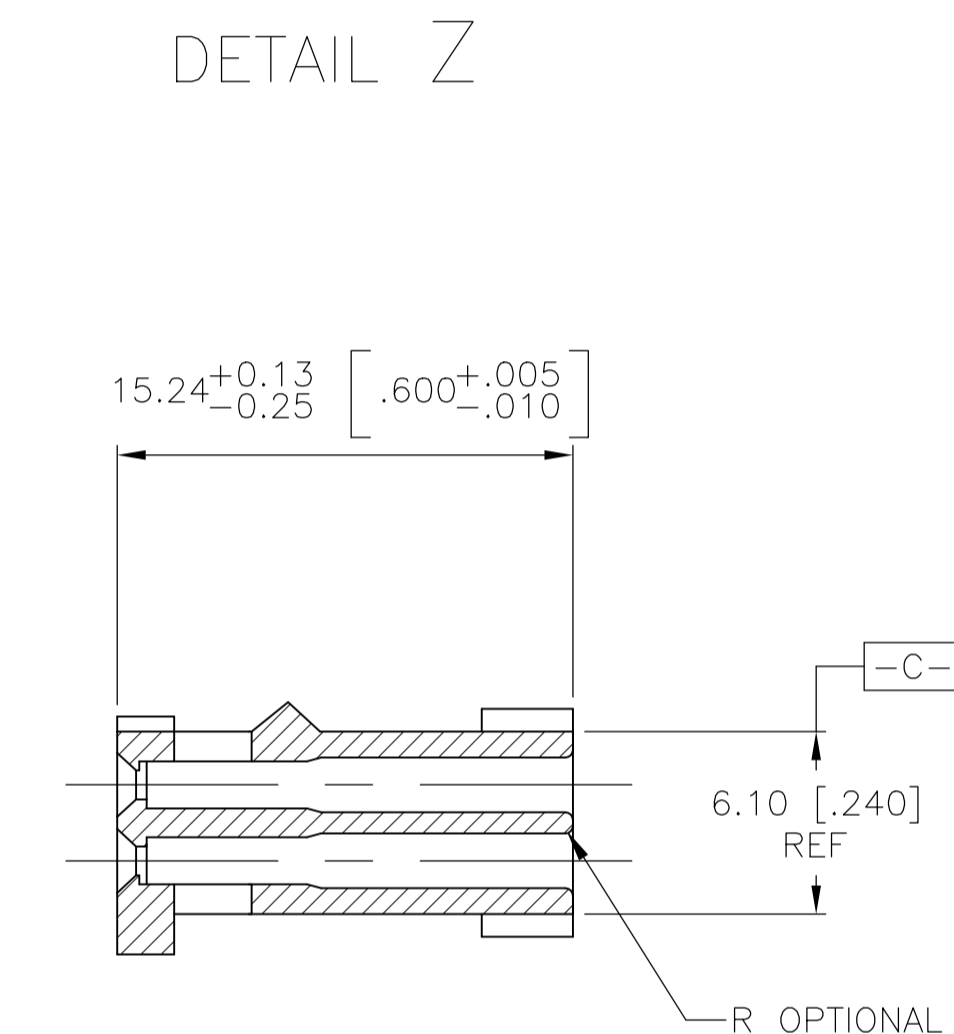

REVISIONS					
P	LR	DESCRIPTION	DATE	DRN	APVD
W4		REVISED PER ECO-13-004115	07MAR13	KH	JO
Y		REVISED PER ECO-18-000976	18MAY2018	RS	JO

MARKING	NO. OF DETENTS	D	NO. OF SPACES	NO. OF POS	PART NUMBER	
8 OBSOLETE	ALL	2	81.28 [3.200]	31	64	6-87631-6
	NONE	2	81.28 [3.200]	31	64	6-87631-5
8 OBSOLETE	ALL	2	73.66 [2.900]	28	58	6-87631-4
	NONE	2	73.66 [2.900]	28	58	6-87631-3
						6-87631-2
						6-87631-1
	ALL	2	60.96 [2.400]	23	48	6-87631-0
8 OBSOLETE	NONE	2	60.96 [2.400]	23	48	5-87631-9
8 OBSOLETE	ALL	2	88.90 [3.500]	35	72	5-87631-8
	NONE	2	88.90 [3.500]	35	72	5-87631-7
	ALL	2	88.90 [3.500]	34	70	5-87631-6
	NONE	2	88.90 [3.500]	34	70	5-87631-5
8 OBSOLETE	ALL	2	83.82 [3.300]	32	66	5-87631-4
	NONE	2	83.82 [3.300]	32	66	5-87631-3
	ALL	2	76.20 [3.000]	29	60	5-87631-2
	NONE	2	76.20 [3.000]	29	60	5-87631-1
						5-87631-0
						4-87631-9
						4-87631-8
						4-87631-7
8 OBSOLETE	ALL	2	68.58 [2.700]	26	54	4-87631-6
	NONE	2	68.58 [2.700]	26	54	4-87631-5
	ALL	2	66.04 [2.600]	25	52	4-87631-4
	NONE	2	66.04 [2.600]	25	52	4-87631-3
	ALL	2	63.50 [2.500]	24	50	4-87631-2
	NONE	2	63.50 [2.500]	24	50	4-87631-1
	ALL	2	55.88 [2.200]	21	44	4-87631-0
8 OBSOLETE	NONE	2	55.88 [2.200]	21	44	3-87631-9
	ALL	2	53.34 [2.100]	20	42	3-87631-8
	NONE	2	53.34 [2.100]	20	42	3-87631-7
	ALL	2	50.80 [2.000]	19	40	3-87631-6
	NONE	2	50.80 [2.000]	19	40	3-87631-5
	ALL	2	48.26 [1.900]	18	38	3-87631-4
	NONE	2	48.26 [1.900]	18	38	3-87631-3
	ALL	2	45.72 [1.800]	17	36	3-87631-2
	NONE	2	45.72 [1.800]	17	36	3-87631-1
	ALL	2	43.18 [1.700]	16	34	3-87631-0
	NONE	2	43.18 [1.700]	16	34	2-87631-9
	ALL	2	40.64 [1.600]	15	32	2-87631-8
	NONE	2	40.64 [1.600]	15	32	2-87631-7
	ALL	2	38.10 [1.500]	14	30	2-87631-6
	NONE	2	38.10 [1.500]	14	30	2-87631-5
	ALL	2	35.56 [1.400]	13	28	2-87631-4
	NONE	2	35.56 [1.400]	13	28	2-87631-3
	ALL	2	33.02 [1.300]	12	26	2-87631-2
	NONE	2	33.02 [1.300]	12	26	2-87631-1
	ALL	2	30.48 [1.200]	11	24	2-87631-0
	NONE	2	30.48 [1.200]	11	24	1-87631-9
	ALL	2	27.94 [1.100]	10	22	1-87631-8
	NONE	2	27.94 [1.100]	10	22	1-87631-7
	ALL	2	25.40 [1.000]	9	20	1-87631-6
	NONE	2	25.40 [1.000]	9	20	1-87631-5
	ALL	1	22.86 [.900]	8	18	1-87631-4
	NONE	1	22.86 [.900]	8	18	1-87631-3
	ALL	1	20.32 [.800]	7	16	1-87631-2
	NONE	1	20.32 [.800]	7	16	1-87631-1
	ALL	1	17.78 [.700]	6	14	1-87631-0
	NONE	1	17.78 [.700]	6	14	87631-9
	ALL	1	15.24 [.600]	5	12	87631-8
	NONE	1	15.24 [.600]	5	12	87631-7
	ALL	1	12.70 [.500]	4	10	87631-6
	NONE	1	12.70 [.500]	4	10	87631-5
	ALL	1	10.16 [.400]	3	8	87631-4
	NONE	1	10.16 [.400]	3	8	87631-3
	ALL	1	7.62 [.300]	2	6	87631-2
	NONE	1	7.62 [.300]	2	6	87631-1

- 2 SEE TABLE FOR NUMBER OF DETENTS. DETENT ON THIS SIDE FOR HOUSINGS WITH ONE DETENT.
- 3 STRAIN RELIEF LOCATORS WILL APPEAR ON 20 POSITION AND LARGER HOUSINGS.
- 4 USE EXTRACTION TOOL 91052-1 TO REMOVE RECEPTACLE CONTACTS.
- 5 THESE HOUSINGS ARE COMPATIBLE WITH ANY MOD II SHROUDED HEADER.
- 6 HOUSINGS WILL ACCOMMODATE ALL MOD IV, IV.5 AND MOD V CONTACTS.
- 7 MATERIAL: FLAME RETARDANT GLASS FILLED NYLON, COLOR: BLACK PER ASTM D4066.
- 8 OBSOLETE PARTS: OBSOLETE CIS STREAMLINING PER D.RENAUD/D.SINISI