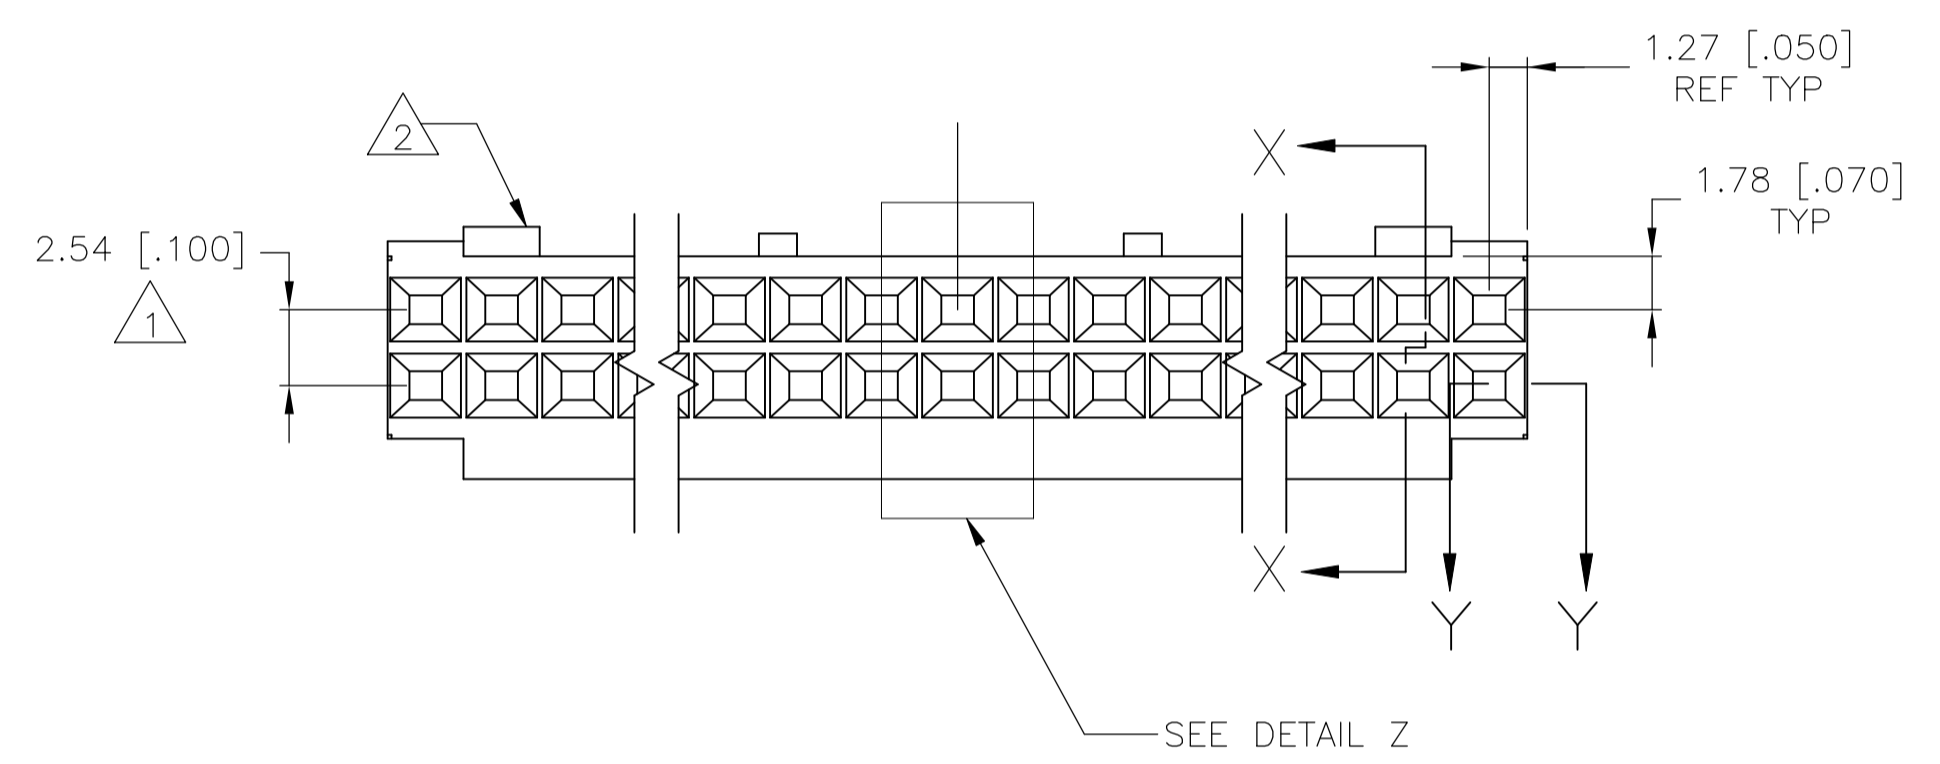

REVISIONS					
P	LR	DESCRIPTION	DATE	DRN	APVD
W4		REVISED PER ECO-13-004115	07MAR13	KH	JO
Y		REVISED PER ECO-18-000976	18MAY2018	RS	JO

MARKING	NO. OF DETENTS	D	NO. OF SPACES	NO. OF POS	PART NUMBER	
8 OBSOLETE	ALL	2	81.28 [3.200]	31	64	6-87631-6
	NONE	2	81.28 [3.200]	31	64	6-87631-5
8 OBSOLETE	ALL	2	73.66 [2.900]	28	58	6-87631-4
	NONE	2	73.66 [2.900]	28	58	6-87631-3
						6-87631-2
						6-87631-1
	ALL	2	60.96 [2.400]	23	48	6-87631-0
8 OBSOLETE	NONE	2	60.96 [2.400]	23	48	5-87631-9
8 OBSOLETE	ALL	2	88.90 [3.500]	35	72	5-87631-8
	NONE	2	88.90 [3.500]	35	72	5-87631-7
	ALL	2	88.90 [3.500]	34	70	5-87631-6
	NONE	2	88.90 [3.500]	34	70	5-87631-5
8 OBSOLETE	ALL	2	83.82 [3.300]	32	66	5-87631-4
	NONE	2	83.82 [3.300]	32	66	5-87631-3
	ALL	2	76.20 [3.000]	29	60	5-87631-2
	NONE	2	76.20 [3.000]	29	60	5-87631-1
						5-87631-0
						4-87631-9
						4-87631-8
						4-87631-7
8 OBSOLETE	ALL	2	68.58 [2.700]	26	54	4-87631-6
	NONE	2	68.58 [2.700]	26	54	4-87631-5
	ALL	2	66.04 [2.600]	25	52	4-87631-4
	NONE	2	66.04 [2.600]	25	52	4-87631-3
	ALL	2	63.50 [2.500]	24	50	4-87631-2
	NONE	2	63.50 [2.500]	24	50	4-87631-1
	ALL	2	55.88 [2.200]	21	44	4-87631-0
8 OBSOLETE	NONE	2	55.88 [2.200]	21	44	3-87631-9
	ALL	2	53.34 [2.100]	20	42	3-87631-8
	NONE	2	53.34 [2.100]	20	42	3-87631-7
	ALL	2	50.80 [2.000]	19	40	3-87631-6
	NONE	2	50.80 [2.000]	19	40	3-87631-5
	ALL	2	48.26 [1.900]	18	38	3-87631-4
	NONE	2	48.26 [1.900]	18	38	3-87631-3
	ALL	2	45.72 [1.800]	17	36	3-87631-2
	NONE	2	45.72 [1.800]	17	36	3-87631-1
	ALL	2	43.18 [1.700]	16	34	3-87631-0
	NONE	2	43.18 [1.700]	16	34	2-87631-9
	ALL	2	40.64 [1.600]	15	32	2-87631-8
	NONE	2	40.64 [1.600]	15	32	2-87631-7
	ALL	2	38.10 [1.500]	14	30	2-87631-6
	NONE	2	38.10 [1.500]	14	30	2-87631-5
	ALL	2	35.56 [1.400]	13	28	2-87631-4
	NONE	2	35.56 [1.400]	13	28	2-87631-3
	ALL	2	33.02 [1.300]	12	26	2-87631-2
	NONE	2	33.02 [1.300]	12	26	2-87631-1
	ALL	2	30.48 [1.200]	11	24	2-87631-0
	NONE	2	30.48 [1.200]	11	24	1-87631-9
	ALL	2	27.94 [1.100]	10	22	1-87631-8
	NONE	2	27.94 [1.100]	10	22	1-87631-7
	ALL	2	25.40 [1.000]	9	20	1-87631-6
	NONE	2	25.40 [1.000]	9	20	1-87631-5
	ALL	1	22.86 [.900]	8	18	1-87631-4
	NONE	1	22.86 [.900]	8	18	1-87631-3
	ALL	1	20.32 [.800]	7	16	1-87631-2
	NONE	1	20.32 [.800]	7	16	1-87631-1
	ALL	1	17.78 [.700]	6	14	1-87631-0
	NONE	1	17.78 [.700]	6	14	87631-9
	ALL	1	15.24 [.600]	5	12	87631-8
	NONE	1	15.24 [.600]	5	12	87631-7
	ALL	1	12.70 [.500]	4	10	87631-6
	NONE	1	12.70 [.500]	4	10	87631-5
	ALL	1	10.16 [.400]	3	8	87631-4
	NONE	1	10.16 [.400]	3	8	87631-3
	ALL	1	7.62 [.300]	2	6	87631-2
	NONE	1	7.62 [.300]	2	6	87631-1

- 2 SEE TABLE FOR NUMBER OF DETENTS. DETENT ON THIS SIDE FOR HOUSINGS WITH ONE DETENT.
- 3 STRAIN RELIEF LOCATORS WILL APPEAR ON 20 POSITION AND LARGER HOUSINGS.
- 4 USE EXTRACTION TOOL 91052-1 TO REMOVE RECEPTACLE CONTACTS.
- 5 THESE HOUSINGS ARE COMPATIBLE WITH ANY MOD II SHROUDED HEADER.
- 6 HOUSINGS WILL ACCOMMODATE ALL MOD IV, IV.5 AND MOD V CONTACTS.
- 7 MATERIAL: FLAME RETARDANT GLASS FILLED NYLON, COLOR: BLACK PER ASTM D4066.
- 8 OBSOLETE PARTS: OBSOLETE CIS STREAMLINING PER D.RENAUD/D.SINISI