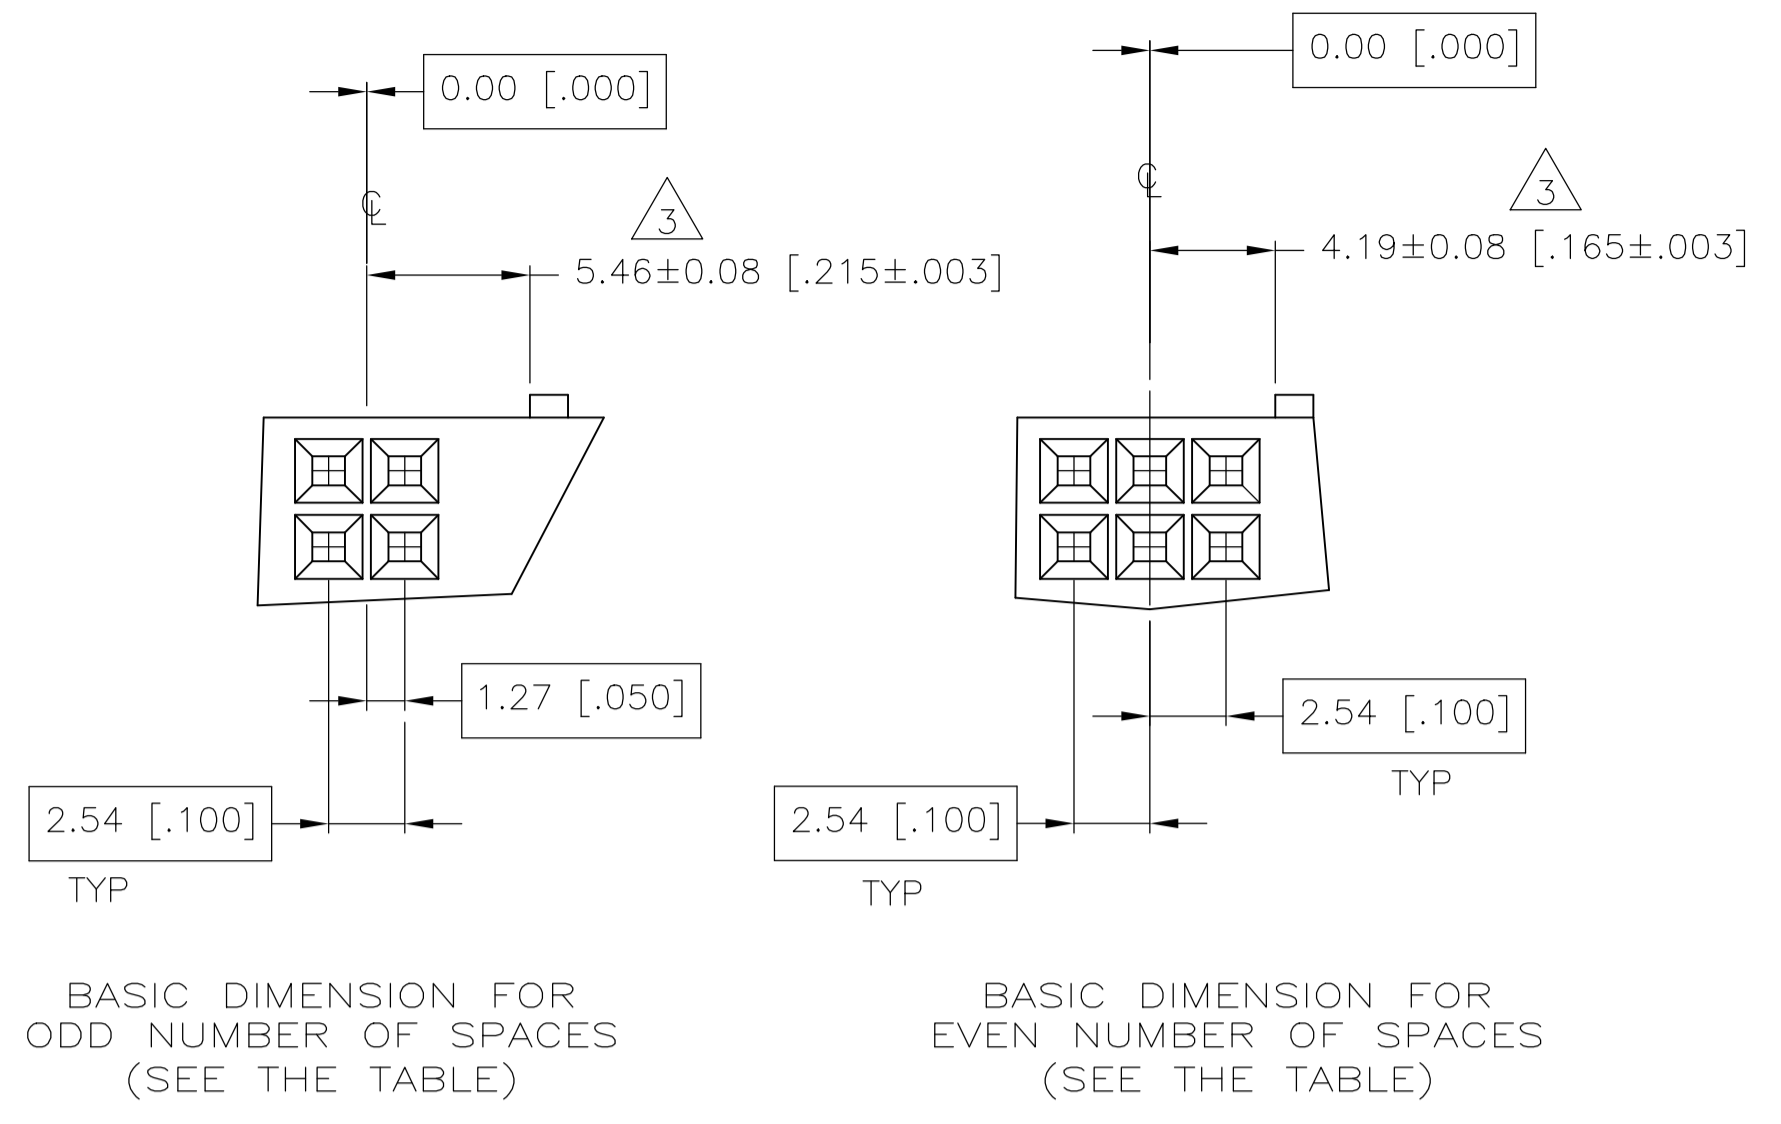

REVISIONS					
P	LR	DESCRIPTION	DATE	DRN	APVD
W4		REVISED PER ECO-13-004115	07MAR13	KH	JO
Y		REVISED PER ECO-18-000976	18MAY2018	RS	JO

MARKING	NO. OF DETENTS	D	NO. OF SPACES	NO. OF POS	PART NUMBER	
8 OBSOLETE	ALL	2	81.28 [3.200]	31	64	6-87631-6
	NONE	2	81.28 [3.200]	31	64	6-87631-5
	ALL	2	73.66 [2.900]	28	58	6-87631-4
8 OBSOLETE	NONE	2	73.66 [2.900]	28	58	6-87631-3
						6-87631-2
						6-87631-1
	ALL	2	60.96 [2.400]	23	48	6-87631-0
8 OBSOLETE	NONE	2	60.96 [2.400]	23	48	5-87631-9
8 OBSOLETE	ALL	2	88.90 [3.500]	35	72	5-87631-8
	NONE	2	88.90 [3.500]	35	72	5-87631-7
	ALL	2	88.90 [3.500]	34	70	5-87631-6
	NONE	2	88.90 [3.500]	34	70	5-87631-5
	ALL	2	83.82 [3.300]	32	66	5-87631-4
8 OBSOLETE	NONE	2	83.82 [3.300]	32	66	5-87631-3
	ALL	2	76.20 [3.000]	29	60	5-87631-2
	NONE	2	76.20 [3.000]	29	60	5-87631-1
						5-87631-0
						4-87631-9
						4-87631-8
						4-87631-7
8 OBSOLETE	ALL	2	68.58 [2.700]	26	54	4-87631-6
	NONE	2	68.58 [2.700]	26	54	4-87631-5
	ALL	2	66.04 [2.600]	25	52	4-87631-4
	NONE	2	66.04 [2.600]	25	52	4-87631-3
	ALL	2	63.50 [2.500]	24	50	4-87631-2
	NONE	2	63.50 [2.500]	24	50	4-87631-1
	ALL	2	55.88 [2.200]	21	44	4-87631-0
8 OBSOLETE	NONE	2	55.88 [2.200]	21	44	3-87631-9
	ALL	2	53.34 [2.100]	20	42	3-87631-8
	NONE	2	53.34 [2.100]	20	42	3-87631-7
	ALL	2	50.80 [2.000]	19	40	3-87631-6
	NONE	2	50.80 [2.000]	19	40	3-87631-5
	ALL	2	48.26 [1.900]	18	38	3-87631-4
	NONE	2	48.26 [1.900]	18	38	3-87631-3
	ALL	2	45.72 [1.800]	17	36	3-87631-2
	NONE	2	45.72 [1.800]	17	36	3-87631-1
	ALL	2	43.18 [1.700]	16	34	3-87631-0
	NONE	2	43.18 [1.700]	16	34	2-87631-9
	ALL	2	40.64 [1.600]	15	32	2-87631-8
	NONE	2	40.64 [1.600]	15	32	2-87631-7
	ALL	2	38.10 [1.500]	14	30	2-87631-6
	NONE	2	38.10 [1.500]	14	30	2-87631-5
	ALL	2	35.56 [1.400]	13	28	2-87631-4
	NONE	2	35.56 [1.400]	13	28	2-87631-3
	ALL	2	33.02 [1.300]	12	26	2-87631-2
	NONE	2	33.02 [1.300]	12	26	2-87631-1
	ALL	2	30.48 [1.200]	11	24	2-87631-0
	NONE	2	30.48 [1.200]	11	24	1-87631-9
	ALL	2	27.94 [1.100]	10	22	1-87631-8
	NONE	2	27.94 [1.100]	10	22	1-87631-7
	ALL	2	25.40 [1.000]	9	20	1-87631-6
	NONE	2	25.40 [1.000]	9	20	1-87631-5
	ALL	1	22.86 [.900]	8	18	1-87631-4
	NONE	1	22.86 [.900]	8	18	1-87631-3
	ALL	1	20.32 [.800]	7	16	1-87631-2
	NONE	1	20.32 [.800]	7	16	1-87631-1
	ALL	1	17.78 [.700]	6	14	1-87631-0
	NONE	1	17.78 [.700]	6	14	87631-9
	ALL	1	15.24 [.600]	5	12	87631-8
	NONE	1	15.24 [.600]	5	12	87631-7
	ALL	1	12.70 [.500]	4	10	87631-6
	NONE	1	12.70 [.500]	4	10	87631-5
	ALL	1	10.16 [.400]	3	8	87631-4
	NONE	1	10.16 [.400]	3	8	87631-3
	ALL	1	7.62 [.300]	2	6	87631-2
	NONE	1	7.62 [.300]	2	6	87631-1

- 2 SEE TABLE FOR NUMBER OF DETENTS. DETENT ON THIS SIDE FOR HOUSINGS WITH ONE DETENT.
- 3 STRAIN RELIEF LOCATORS WILL APPEAR ON 20 POSITION AND LARGER HOUSINGS.
- 4 USE EXTRACTION TOOL 91052-1 TO REMOVE RECEPTACLE CONTACTS.
- 5 THESE HOUSINGS ARE COMPATIBLE WITH ANY MOD II SHROUDED HEADER.
- 6 HOUSINGS WILL ACCOMMODATE ALL MOD IV, IV.5 AND MOD V CONTACTS.
- 7 MATERIAL: FLAME RETARDANT GLASS FILLED NYLON, COLOR: BLACK PER ASTM D4066.
- 8 OBSOLETE PARTS: OBSOLETE CIS STREAMLINING PER D.RENAUD/D.SINISI