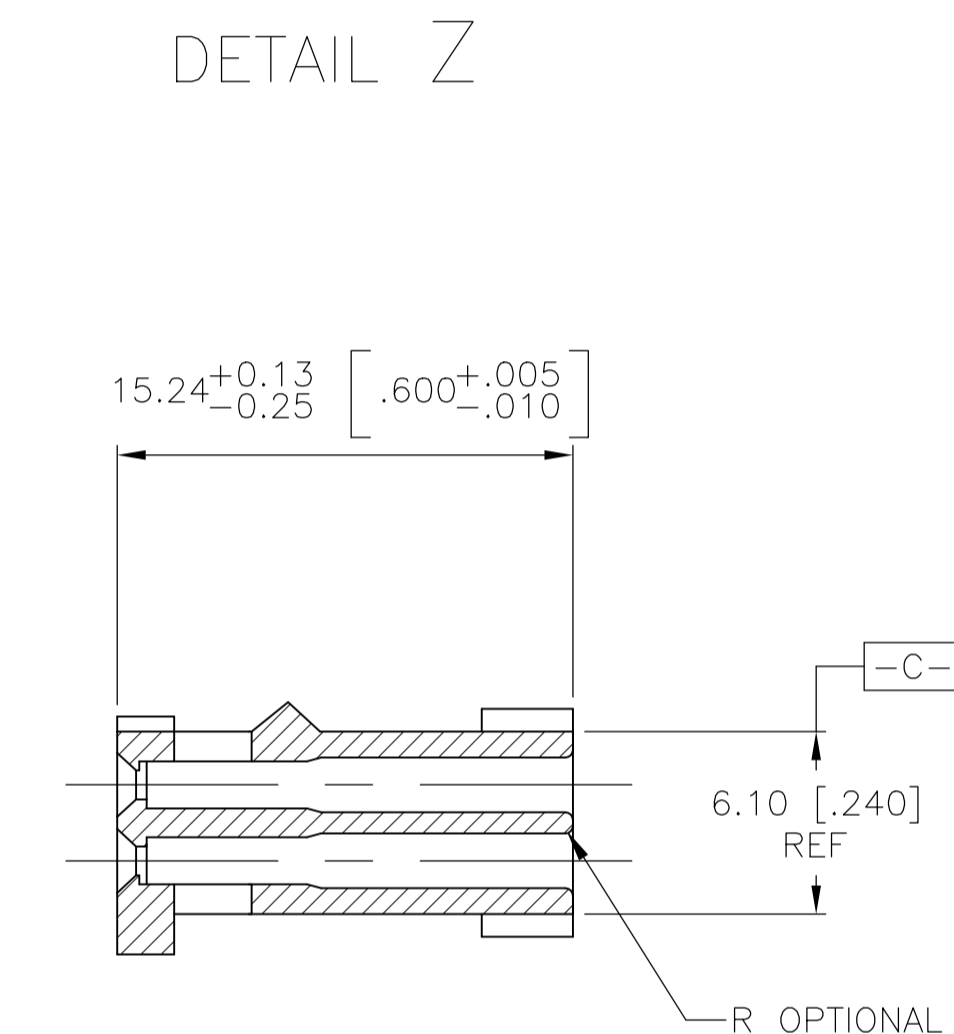

REVISIONS					
P	LR	DESCRIPTION	DATE	DRN	APVD
W4		REVISED PER ECO-13-004115	07MAR13	KH	JO
Y		REVISED PER ECO-18-000976	18MAY2018	RS	JO

MARKING	NO. OF DETENTS	D	NO. OF SPACES	NO. OF POS	PART NUMBER	
8 OBSOLETE	ALL	2	81.28 [3.200]	31	64	6-87631-6
	NONE	2	81.28 [3.200]	31	64	6-87631-5
	ALL	2	73.66 [2.900]	28	58	6-87631-4
8 OBSOLETE	NONE	2	73.66 [2.900]	28	58	6-87631-3
						6-87631-2
						6-87631-1
	ALL	2	60.96 [2.400]	23	48	6-87631-0
8 OBSOLETE	NONE	2	60.96 [2.400]	23	48	5-87631-9
8 OBSOLETE	ALL	2	88.90 [3.500]	35	72	5-87631-8
	NONE	2	88.90 [3.500]	35	72	5-87631-7
	ALL	2	88.90 [3.500]	34	70	5-87631-6
	NONE	2	88.90 [3.500]	34	70	5-87631-5
	ALL	2	83.82 [3.300]	32	66	5-87631-4
8 OBSOLETE	NONE	2	83.82 [3.300]	32	66	5-87631-3
	ALL	2	76.20 [3.000]	29	60	5-87631-2
	NONE	2	76.20 [3.000]	29	60	5-87631-1
						5-87631-0
						4-87631-9
						4-87631-8
						4-87631-7
8 OBSOLETE	ALL	2	68.58 [2.700]	26	54	4-87631-6
	NONE	2	68.58 [2.700]	26	54	4-87631-5
	ALL	2	66.04 [2.600]	25	52	4-87631-4
	NONE	2	66.04 [2.600]	25	52	4-87631-3
	ALL	2	63.50 [2.500]	24	50	4-87631-2
	NONE	2	63.50 [2.500]	24	50	4-87631-1
	ALL	2	55.88 [2.200]	21	44	4-87631-0
8 OBSOLETE	NONE	2	55.88 [2.200]	21	44	3-87631-9
	ALL	2	53.34 [2.100]	20	42	3-87631-8
	NONE	2	53.34 [2.100]	20	42	3-87631-7
	ALL	2	50.80 [2.000]	19	40	3-87631-6
	NONE	2	50.80 [2.000]	19	40	3-87631-5
	ALL	2	48.26 [1.900]	18	38	3-87631-4
	NONE	2	48.26 [1.900]	18	38	3-87631-3
	ALL	2	45.72 [1.800]	17	36	3-87631-2
	NONE	2	45.72 [1.800]	17	36	3-87631-1
	ALL	2	43.18 [1.700]	16	34	3-87631-0
	NONE	2	43.18 [1.700]	16	34	2-87631-9
	ALL	2	40.64 [1.600]	15	32	2-87631-8
	NONE	2	40.64 [1.600]	15	32	2-87631-7
	ALL	2	38.10 [1.500]	14	30	2-87631-6
	NONE	2	38.10 [1.500]	14	30	2-87631-5
	ALL	2	35.56 [1.400]	13	28	2-87631-4
	NONE	2	35.56 [1.400]	13	28	2-87631-3
	ALL	2	33.02 [1.300]	12	26	2-87631-2
	NONE	2	33.02 [1.300]	12	26	2-87631-1
	ALL	2	30.48 [1.200]	11	24	2-87631-0
	NONE	2	30.48 [1.200]	11	24	1-87631-9
	ALL	2	27.94 [1.100]	10	22	1-87631-8
	NONE	2	27.94 [1.100]	10	22	1-87631-7
	ALL	2	25.40 [1.000]	9	20	1-87631-6
	NONE	2	25.40 [1.000]	9	20	1-87631-5
	ALL	1	22.86 [.900]	8	18	1-87631-4
	NONE	1	22.86 [.900]	8	18	1-87631-3
	ALL	1	20.32 [.800]	7	16	1-87631-2
	NONE	1	20.32 [.800]	7	16	1-87631-1
	ALL	1	17.78 [.700]	6	14	1-87631-0
	NONE	1	17.78 [.700]	6	14	87631-9
	ALL	1	15.24 [.600]	5	12	87631-8
	NONE	1	15.24 [.600]	5	12	87631-7
	ALL	1	12.70 [.500]	4	10	87631-6
	NONE	1	12.70 [.500]	4	10	87631-5
	ALL	1	10.16 [.400]	3	8	87631-4
	NONE	1	10.16 [.400]	3	8	87631-3
	ALL	1	7.62 [.300]	2	6	87631-2
	NONE	1	7.62 [.300]	2	6	87631-1

- 2 SEE TABLE FOR NUMBER OF DETENTS. DETENT ON THIS SIDE FOR HOUSINGS WITH ONE DETENT.
- 3 STRAIN RELIEF LOCATORS WILL APPEAR ON 20 POSITION AND LARGER HOUSINGS.
- 4 USE EXTRACTION TOOL 91052-1 TO REMOVE RECEPTACLE CONTACTS.
- 5 THESE HOUSINGS ARE COMPATIBLE WITH ANY MOD II SHROUDED HEADER.
- 6 HOUSINGS WILL ACCOMMODATE ALL MOD IV, IV.5 AND MOD V CONTACTS.
- 7 MATERIAL: FLAME RETARDANT GLASS FILLED NYLON, COLOR: BLACK PER ASTM D4066.
- 8 OBSOLETE PARTS: OBSOLETE CIS STREAMLINING PER D.RENAUD/D.SINISI