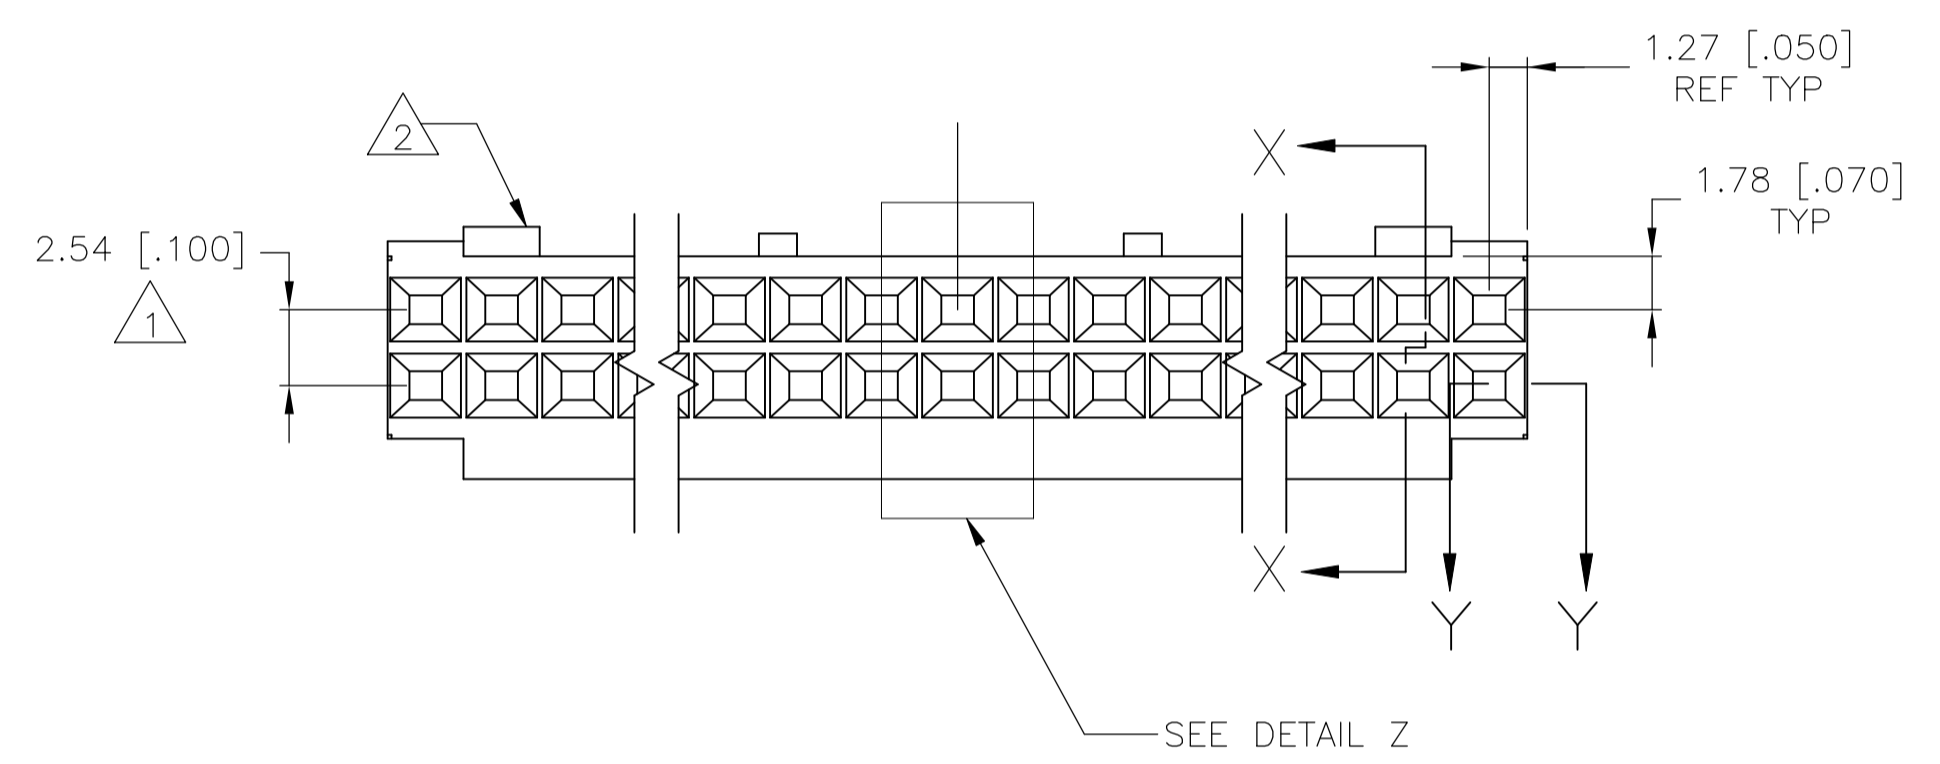

REVISIONS					
P	LR	DESCRIPTION	DATE	DRN	APVD
W4		REVISED PER ECO-13-004115	07MAR13	KH	JO
Y		REVISED PER ECO-18-000976	18MAY2018	RS	JO

MARKING	NO. OF DETENTS	D	NO. OF SPACES	NO. OF POS	PART NUMBER	
8 OBSOLETE	ALL	2	81.28 [3.200]	31	64	6-87631-6
	NONE	2	81.28 [3.200]	31	64	6-87631-5
	ALL	2	73.66 [2.900]	28	58	6-87631-4
8 OBSOLETE	NONE	2	73.66 [2.900]	28	58	6-87631-3
						6-87631-2
						6-87631-1
	ALL	2	60.96 [2.400]	23	48	6-87631-0
8 OBSOLETE	NONE	2	60.96 [2.400]	23	48	5-87631-9
8 OBSOLETE	ALL	2	88.90 [3.500]	35	72	5-87631-8
	NONE	2	88.90 [3.500]	35	72	5-87631-7
	ALL	2	88.90 [3.500]	34	70	5-87631-6
	NONE	2	88.90 [3.500]	34	70	5-87631-5
	ALL	2	83.82 [3.300]	32	66	5-87631-4
8 OBSOLETE	NONE	2	83.82 [3.300]	32	66	5-87631-3
	ALL	2	76.20 [3.000]	29	60	5-87631-2
	NONE	2	76.20 [3.000]	29	60	5-87631-1
						5-87631-0
						4-87631-9
						4-87631-8
						4-87631-7
8 OBSOLETE	ALL	2	68.58 [2.700]	26	54	4-87631-6
	NONE	2	68.58 [2.700]	26	54	4-87631-5
	ALL	2	66.04 [2.600]	25	52	4-87631-4
	NONE	2	66.04 [2.600]	25	52	4-87631-3
	ALL	2	63.50 [2.500]	24	50	4-87631-2
	NONE	2	63.50 [2.500]	24	50	4-87631-1
	ALL	2	55.88 [2.200]	21	44	4-87631-0
8 OBSOLETE	NONE	2	55.88 [2.200]	21	44	3-87631-9
	ALL	2	53.34 [2.100]	20	42	3-87631-8
	NONE	2	53.34 [2.100]	20	42	3-87631-7
	ALL	2	50.80 [2.000]	19	40	3-87631-6
	NONE	2	50.80 [2.000]	19	40	3-87631-5
	ALL	2	48.26 [1.900]	18	38	3-87631-4
	NONE	2	48.26 [1.900]	18	38	3-87631-3
	ALL	2	45.72 [1.800]	17	36	3-87631-2
	NONE	2	45.72 [1.800]	17	36	3-87631-1
	ALL	2	43.18 [1.700]	16	34	3-87631-0
	NONE	2	43.18 [1.700]	16	34	2-87631-9
	ALL	2	40.64 [1.600]	15	32	2-87631-8
	NONE	2	40.64 [1.600]	15	32	2-87631-7
	ALL	2	38.10 [1.500]	14	30	2-87631-6
	NONE	2	38.10 [1.500]	14	30	2-87631-5
	ALL	2	35.56 [1.400]	13	28	2-87631-4
	NONE	2	35.56 [1.400]	13	28	2-87631-3
	ALL	2	33.02 [1.300]	12	26	2-87631-2
	NONE	2	33.02 [1.300]	12	26	2-87631-1
	ALL	2	30.48 [1.200]	11	24	2-87631-0
	NONE	2	30.48 [1.200]	11	24	1-87631-9
	ALL	2	27.94 [1.100]	10	22	1-87631-8
	NONE	2	27.94 [1.100]	10	22	1-87631-7
	ALL	2	25.40 [1.000]	9	20	1-87631-6
	NONE	2	25.40 [1.000]	9	20	1-87631-5
	ALL	1	22.86 [.900]	8	18	1-87631-4
	NONE	1	22.86 [.900]	8	18	1-87631-3
	ALL	1	20.32 [.800]	7	16	1-87631-2
	NONE	1	20.32 [.800]	7	16	1-87631-1
	ALL	1	17.78 [.700]	6	14	1-87631-0
	NONE	1	17.78 [.700]	6	14	87631-9
	ALL	1	15.24 [.600]	5	12	87631-8
	NONE	1	15.24 [.600]	5	12	87631-7
	ALL	1	12.70 [.500]	4	10	87631-6
	NONE	1	12.70 [.500]	4	10	87631-5
	ALL	1	10.16 [.400]	3	8	87631-4
	NONE	1	10.16 [.400]	3	8	87631-3
	ALL	1	7.62 [.300]	2	6	87631-2
	NONE	1	7.62 [.300]	2	6	87631-1

- 2 SEE TABLE FOR NUMBER OF DETENTS. DETENT ON THIS SIDE FOR HOUSINGS WITH ONE DETENT.
- 3 STRAIN RELIEF LOCATORS WILL APPEAR ON 20 POSITION AND LARGER HOUSINGS.
- 4 USE EXTRACTION TOOL 91052-1 TO REMOVE RECEPTACLE CONTACTS.
- 5 THESE HOUSINGS ARE COMPATIBLE WITH ANY MOD II SHROUDED HEADER.
- 6 HOUSINGS WILL ACCOMMODATE ALL MOD IV, IV.5 AND MOD V CONTACTS.
- 7 MATERIAL: FLAME RETARDANT GLASS FILLED NYLON, COLOR: BLACK PER ASTM D4066.
- 8 OBSOLETE PARTS: OBSOLETE CIS STREAMLINING PER D.RENAUD/D.SINISI