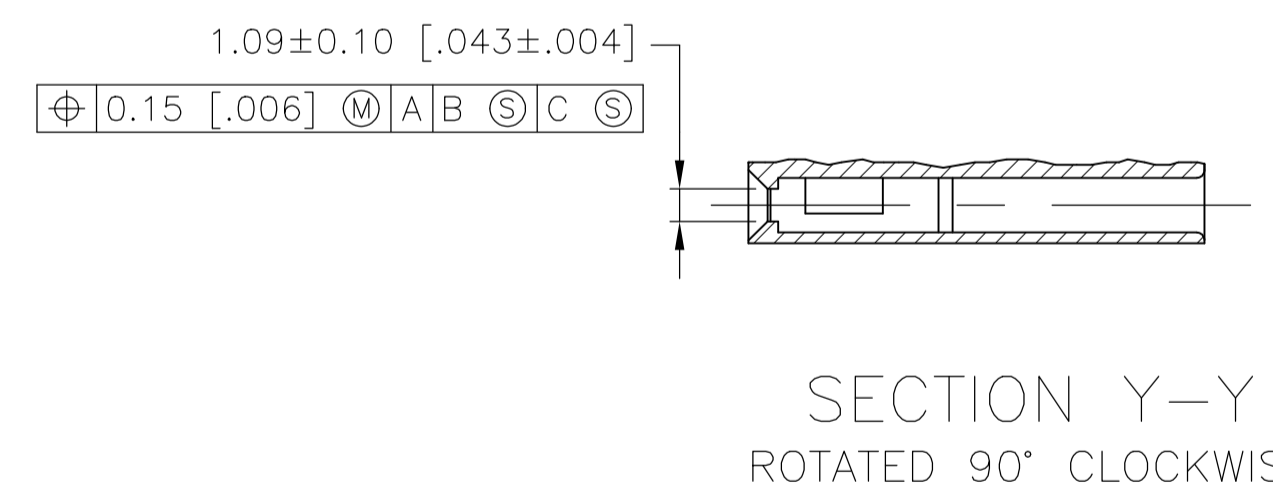

REVISIONS					
P	LR	DESCRIPTION	DATE	DRN	APVD
W4		REVISED PER ECO-13-004115	07MAR13	KH	JO
Y		REVISED PER ECO-18-000976	18MAY2018	RS	JO

MARKING	NO. OF DETENTS	D	NO. OF SPACES	NO. OF POS	PART NUMBER	
8 OBSOLETE	ALL	2	81.28 [3.200]	31	64	6-87631-6
	NONE	2	81.28 [3.200]	31	64	6-87631-5
	ALL	2	73.66 [2.900]	28	58	6-87631-4
8 OBSOLETE	NONE	2	73.66 [2.900]	28	58	6-87631-3
						6-87631-2
						6-87631-1
	ALL	2	60.96 [2.400]	23	48	6-87631-0
8 OBSOLETE	NONE	2	60.96 [2.400]	23	48	5-87631-9
8 OBSOLETE	ALL	2	88.90 [3.500]	35	72	5-87631-8
	NONE	2	88.90 [3.500]	35	72	5-87631-7
	ALL	2	88.90 [3.500]	34	70	5-87631-6
	NONE	2	88.90 [3.500]	34	70	5-87631-5
	ALL	2	83.82 [3.300]	32	66	5-87631-4
8 OBSOLETE	NONE	2	83.82 [3.300]	32	66	5-87631-3
	ALL	2	76.20 [3.000]	29	60	5-87631-2
	NONE	2	76.20 [3.000]	29	60	5-87631-1
						5-87631-0
						4-87631-9
						4-87631-8
						4-87631-7
8 OBSOLETE	ALL	2	68.58 [2.700]	26	54	4-87631-6
	NONE	2	68.58 [2.700]	26	54	4-87631-5
	ALL	2	66.04 [2.600]	25	52	4-87631-4
	NONE	2	66.04 [2.600]	25	52	4-87631-3
	ALL	2	63.50 [2.500]	24	50	4-87631-2
	NONE	2	63.50 [2.500]	24	50	4-87631-1
	ALL	2	55.88 [2.200]	21	44	4-87631-0
8 OBSOLETE	NONE	2	55.88 [2.200]	21	44	3-87631-9
	ALL	2	53.34 [2.100]	20	42	3-87631-8
	NONE	2	53.34 [2.100]	20	42	3-87631-7
	ALL	2	50.80 [2.000]	19	40	3-87631-6
	NONE	2	50.80 [2.000]	19	40	3-87631-5
	ALL	2	48.26 [1.900]	18	38	3-87631-4
	NONE	2	48.26 [1.900]	18	38	3-87631-3
	ALL	2	45.72 [1.800]	17	36	3-87631-2
	NONE	2	45.72 [1.800]	17	36	3-87631-1
	ALL	2	43.18 [1.700]	16	34	3-87631-0
	NONE	2	43.18 [1.700]	16	34	2-87631-9
	ALL	2	40.64 [1.600]	15	32	2-87631-8
	NONE	2	40.64 [1.600]	15	32	2-87631-7
	ALL	2	38.10 [1.500]	14	30	2-87631-6
	NONE	2	38.10 [1.500]	14	30	2-87631-5
	ALL	2	35.56 [1.400]	13	28	2-87631-4
	NONE	2	35.56 [1.400]	13	28	2-87631-3
	ALL	2	33.02 [1.300]	12	26	2-87631-2
	NONE	2	33.02 [1.300]	12	26	2-87631-1
	ALL	2	30.48 [1.200]	11	24	2-87631-0
	NONE	2	30.48 [1.200]	11	24	1-87631-9
	ALL	2	27.94 [1.100]	10	22	1-87631-8
	NONE	2	27.94 [1.100]	10	22	1-87631-7
	ALL	2	25.40 [1.000]	9	20	1-87631-6
	NONE	2	25.40 [1.000]	9	20	1-87631-5
	ALL	1	22.86 [.900]	8	18	1-87631-4
	NONE	1	22.86 [.900]	8	18	1-87631-3
	ALL	1	20.32 [.800]	7	16	1-87631-2
	NONE	1	20.32 [.800]	7	16	1-87631-1
	ALL	1	17.78 [.700]	6	14	1-87631-0
	NONE	1	17.78 [.700]	6	14	87631-9
	ALL	1	15.24 [.600]	5	12	87631-8
	NONE	1	15.24 [.600]	5	12	87631-7
	ALL	1	12.70 [.500]	4	10	87631-6
	NONE	1	12.70 [.500]	4	10	87631-5
	ALL	1	10.16 [.400]	3	8	87631-4
	NONE	1	10.16 [.400]	3	8	87631-3
	ALL	1	7.62 [.300]	2	6	87631-2
	NONE	1	7.62 [.300]	2	6	87631-1

- 2 SEE TABLE FOR NUMBER OF DETENTS. DETENT ON THIS SIDE FOR HOUSINGS WITH ONE DETENT.
- 3 STRAIN RELIEF LOCATORS WILL APPEAR ON 20 POSITION AND LARGER HOUSINGS.
- 4 USE EXTRACTION TOOL 91052-1 TO REMOVE RECEPTACLE CONTACTS.
- 5 THESE HOUSINGS ARE COMPATIBLE WITH ANY MOD II SHROUDED HEADER.
- 6 HOUSINGS WILL ACCOMMODATE ALL MOD IV, IV.5 AND MOD V CONTACTS.
- 7 MATERIAL: FLAME RETARDANT GLASS FILLED NYLON, COLOR: BLACK PER ASTM D4066.
- 8 OBSOLETE PARTS: OBSOLETE CIS STREAMLINING PER D.RENAUD/D.SINISI