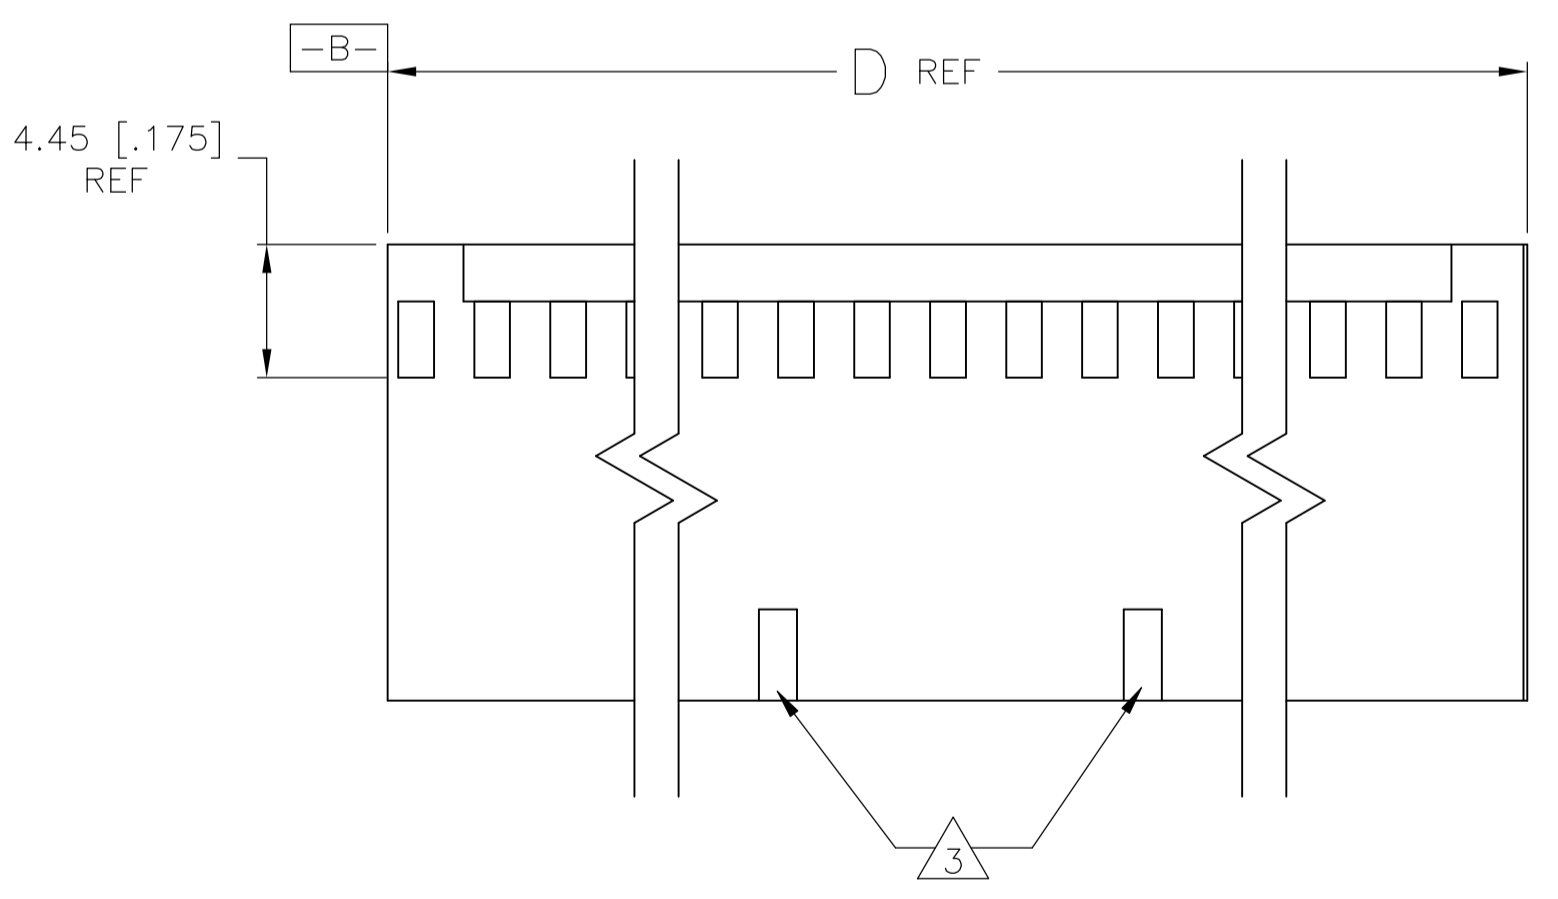

REVISIONS					
P	LR	DESCRIPTION	DATE	DRN	APVD
W4		REVISED PER ECO-13-004115	07MAR13	KH	JO
Y		REVISED PER ECO-18-000976	18MAY2018	RS	JO

MARKING	NO. OF DETENTS	D	NO. OF SPACES	NO. OF POS	PART NUMBER	
8 OBSOLETE	ALL	2	81.28 [3.200]	31	64	6-87631-6
	NONE	2	81.28 [3.200]	31	64	6-87631-5
	ALL	2	73.66 [2.900]	28	58	6-87631-4
8 OBSOLETE	NONE	2	73.66 [2.900]	28	58	6-87631-3
						6-87631-2
						6-87631-1
	ALL	2	60.96 [2.400]	23	48	6-87631-0
8 OBSOLETE	NONE	2	60.96 [2.400]	23	48	5-87631-9
8 OBSOLETE	ALL	2	88.90 [3.500]	35	72	5-87631-8
	NONE	2	88.90 [3.500]	35	72	5-87631-7
	ALL	2	88.90 [3.500]	34	70	5-87631-6
	NONE	2	88.90 [3.500]	34	70	5-87631-5
	ALL	2	83.82 [3.300]	32	66	5-87631-4
8 OBSOLETE	NONE	2	83.82 [3.300]	32	66	5-87631-3
	ALL	2	76.20 [3.000]	29	60	5-87631-2
	NONE	2	76.20 [3.000]	29	60	5-87631-1
						5-87631-0
						4-87631-9
						4-87631-8
						4-87631-7
8 OBSOLETE	ALL	2	68.58 [2.700]	26	54	4-87631-6
	NONE	2	68.58 [2.700]	26	54	4-87631-5
	ALL	2	66.04 [2.600]	25	52	4-87631-4
	NONE	2	66.04 [2.600]	25	52	4-87631-3
	ALL	2	63.50 [2.500]	24	50	4-87631-2
	NONE	2	63.50 [2.500]	24	50	4-87631-1
	ALL	2	55.88 [2.200]	21	44	4-87631-0
8 OBSOLETE	NONE	2	55.88 [2.200]	21	44	3-87631-9
	ALL	2	53.34 [2.100]	20	42	3-87631-8
	NONE	2	53.34 [2.100]	20	42	3-87631-7
	ALL	2	50.80 [2.000]	19	40	3-87631-6
	NONE	2	50.80 [2.000]	19	40	3-87631-5
	ALL	2	48.26 [1.900]	18	38	3-87631-4
	NONE	2	48.26 [1.900]	18	38	3-87631-3
	ALL	2	45.72 [1.800]	17	36	3-87631-2
	NONE	2	45.72 [1.800]	17	36	3-87631-1
	ALL	2	43.18 [1.700]	16	34	3-87631-0
	NONE	2	43.18 [1.700]	16	34	2-87631-9
	ALL	2	40.64 [1.600]	15	32	2-87631-8
	NONE	2	40.64 [1.600]	15	32	2-87631-7
	ALL	2	38.10 [1.500]	14	30	2-87631-6
	NONE	2	38.10 [1.500]	14	30	2-87631-5
	ALL	2	35.56 [1.400]	13	28	2-87631-4
	NONE	2	35.56 [1.400]	13	28	2-87631-3
	ALL	2	33.02 [1.300]	12	26	2-87631-2
	NONE	2	33.02 [1.300]	12	26	2-87631-1
	ALL	2	30.48 [1.200]	11	24	2-87631-0
	NONE	2	30.48 [1.200]	11	24	1-87631-9
	ALL	2	27.94 [1.100]	10	22	1-87631-8
	NONE	2	27.94 [1.100]	10	22	1-87631-7
	ALL	2	25.40 [1.000]	9	20	1-87631-6
	NONE	2	25.40 [1.000]	9	20	1-87631-5
	ALL	1	22.86 [.900]	8	18	1-87631-4
	NONE	1	22.86 [.900]	8	18	1-87631-3
	ALL	1	20.32 [.800]	7	16	1-87631-2
	NONE	1	20.32 [.800]	7	16	1-87631-1
	ALL	1	17.78 [.700]	6	14	1-87631-0
	NONE	1	17.78 [.700]	6	14	87631-9
	ALL	1	15.24 [.600]	5	12	87631-8
	NONE	1	15.24 [.600]	5	12	87631-7
	ALL	1	12.70 [.500]	4	10	87631-6
	NONE	1	12.70 [.500]	4	10	87631-5
	ALL	1	10.16 [.400]	3	8	87631-4
	NONE	1	10.16 [.400]	3	8	87631-3
	ALL	1	7.62 [.300]	2	6	87631-2
	NONE	1	7.62 [.300]	2	6	87631-1

- 2 SEE TABLE FOR NUMBER OF DETENTS. DETENT ON THIS SIDE FOR HOUSINGS WITH ONE DETENT.
- 3 STRAIN RELIEF LOCATORS WILL APPEAR ON 20 POSITION AND LARGER HOUSINGS.
- 4 USE EXTRACTION TOOL 91052-1 TO REMOVE RECEPTACLE CONTACTS.
- 5 THESE HOUSINGS ARE COMPATIBLE WITH ANY MOD II SHROUDED HEADER.
- 6 HOUSINGS WILL ACCOMMODATE ALL MOD IV, IV.5 AND MOD V CONTACTS.
- 7 MATERIAL: FLAME RETARDANT GLASS FILLED NYLON, COLOR: BLACK PER ASTM D4066.
- 8 OBSOLETE PARTS: OBSOLETE CIS STREAMLINING PER D.RENAUD/D.SINISI