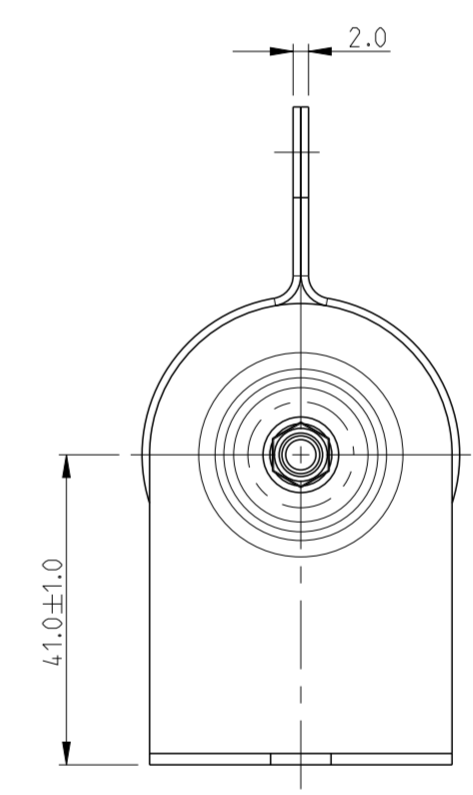

- NOTES:
1. POWER RATING: 150W
  2. INSULATION RESISTANCE DC 500V - 20 M Ohms MIN.
  3. VOLTAGE RESISTABILITY: AC 2500V 1 MINUTE
  4. TUBE BORE AND SIDE FACES SHOULD BE FREE OF PAINT
  5. PARTS SHALL BE BLANK, SMOOTH, FREE OF BURRS AND ALL OTHER FOREIGN MATERIAL
  6. FOR FURTHER INFORMATION SEE DATASHEET FOR TE SERIES HIGH POWER WIRE WOUND RESISTOR
  7. FOR A SPECIFIC PART NUMBER RESISTANCE VALUE AND TOLERANCE , PLEASE REFER TO DMF
  8. FOR SPECIFIC PART NUMBER, RESISTANCE VALUE AND TOLERANCE PLEASE REFER TO SMART PART SEARCH

RoHS Compliant

THIS DRAWING IS A CONTROLLED DOCUMENT.		DWN 16NOV2015 RAGHAVENDRA K	 TE Connectivity	
DIMENSIONS: mm		CHK 16NOV2015 ALLAN P		
TOLERANCES UNLESS OTHERWISE SPECIFIED:		APVD 16NOV2015 TONY N	NAME HIGH POWER WIRE WOUND RESISTOR TE 150W SERIES	
0 PLC ±0.5		PRODUCT SPEC	SIZE	CAGE CODE
1 PLC ±0.1		APPLICATION SPEC	A2	00779
2 PLC ±0.05		WEIGHT	DRAWING NO	RESTRICTED TO
3 PLC ±			C-1879446	-
4 PLC ±		CUSTOMER DRAWING	SCALE 1:1	SHEET 1 OF 1
ANGLES ±0.5°				REV BB
FINISH				