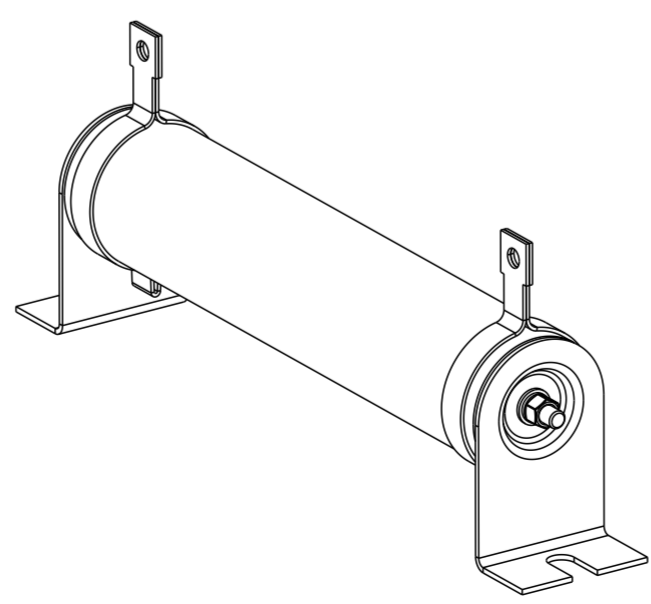

- NOTES:
1. POWER RATING: 150W
  2. INSULATION RESISTANCE DC 500V - 20 M Ohms MIN.
  3. VOLTAGE RESISTABILITY: AC 2500V 1 MINUTE
  4. TUBE BORE AND SIDE FACES SHOULD BE FREE OF PAINT
  5. PARTS SHALL BE BLANK, SMOOTH, FREE OF BURRS AND ALL OTHER FOREIGN MATERIAL
  6. FOR FURTHER INFORMATION SEE DATASHEET FOR TE SERIES HIGH POWER WIRE WOUND RESISTOR
  7. FOR A SPECIFIC PART NUMBER RESISTANCE VALUE AND TOLERANCE , PLEASE REFER TO DMF
  8. FOR SPECIFIC PART NUMBER, RESISTANCE VALUE AND TOLERANCE PLEASE REFER TO SMART PART SEARCH