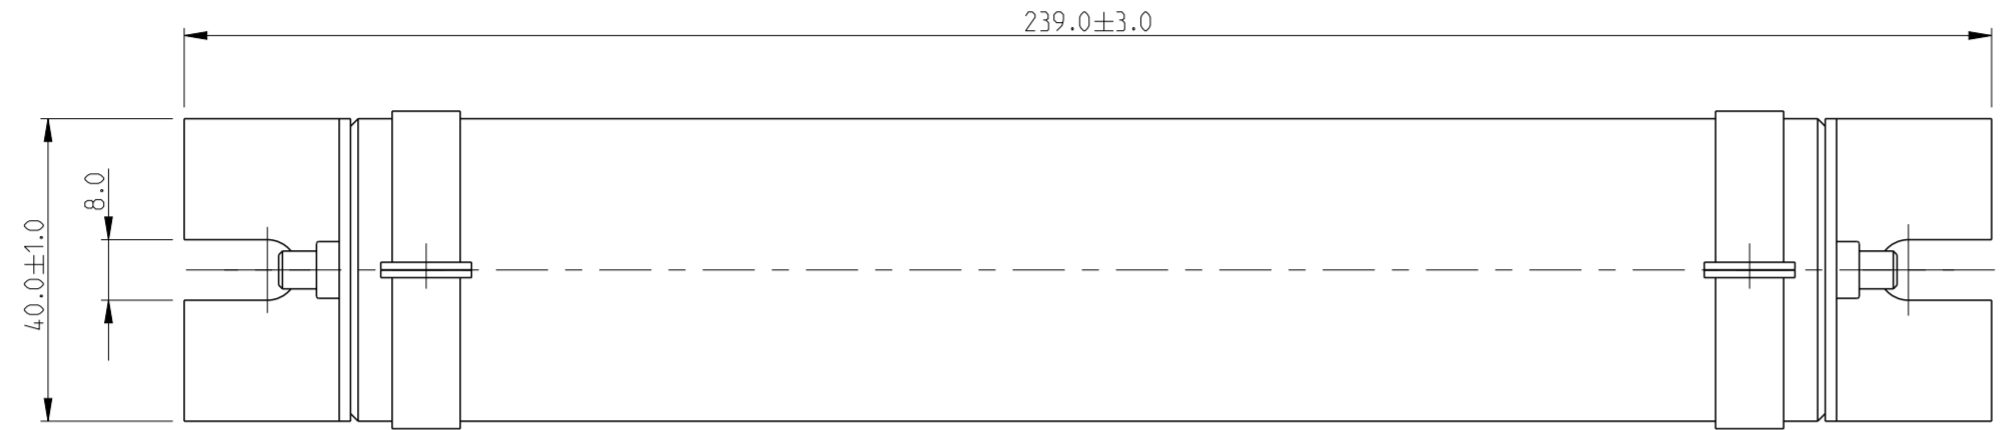

- NOTES:
1. POWER RATING: 150W
  2. INSULATION RESISTANCE DC 500V - 20 M Ohms MIN.
  3. VOLTAGE RESISTABILITY: AC 2500V 1 MINUTE
  4. TUBE BORE AND SIDE FACES SHOULD BE FREE OF PAINT
  5. PARTS SHALL BE BLANK, SMOOTH, FREE OF BURRS AND ALL OTHER FOREIGN MATERIAL
  6. FOR FURTHER INFORMATION SEE DATASHEET FOR TE SERIES HIGH POWER WIRE WOUND RESISTOR
  7. FOR A SPECIFIC PART NUMBER RESISTANCE VALUE AND TOLERANCE , PLEASE REFER TO DMF
  8. FOR SPECIFIC PART NUMBER, RESISTANCE VALUE AND TOLERANCE PLEASE REFER TO SMART PART SEARCH

RoHS Compliant

THIS DRAWING IS A CONTROLLED DOCUMENT.		DWN 16NOV2015 RAGHAVENDRA K	 TE Connectivity	
DIMENSIONS: mm		CHK 16NOV2015 ALLAN P		
TOLERANCES UNLESS OTHERWISE SPECIFIED:		APVD 16NOV2015 TONY N	NAME HIGH POWER WIRE WOUND RESISTOR TE 150W SERIES	
0 PLC ±0.5		PRODUCT SPEC	SIZE	CAGE CODE
1 PLC ±0.1		APPLICATION SPEC	A2	00779
2 PLC ±0.05		WEIGHT	DRAWING NO	RESTRICTED TO
3 PLC ±			C-1879446	-
4 PLC ±		CUSTOMER DRAWING	SCALE 1:1	SHEET 1 OF 1
ANGLES ±0.5°				REV BB
FINISH				