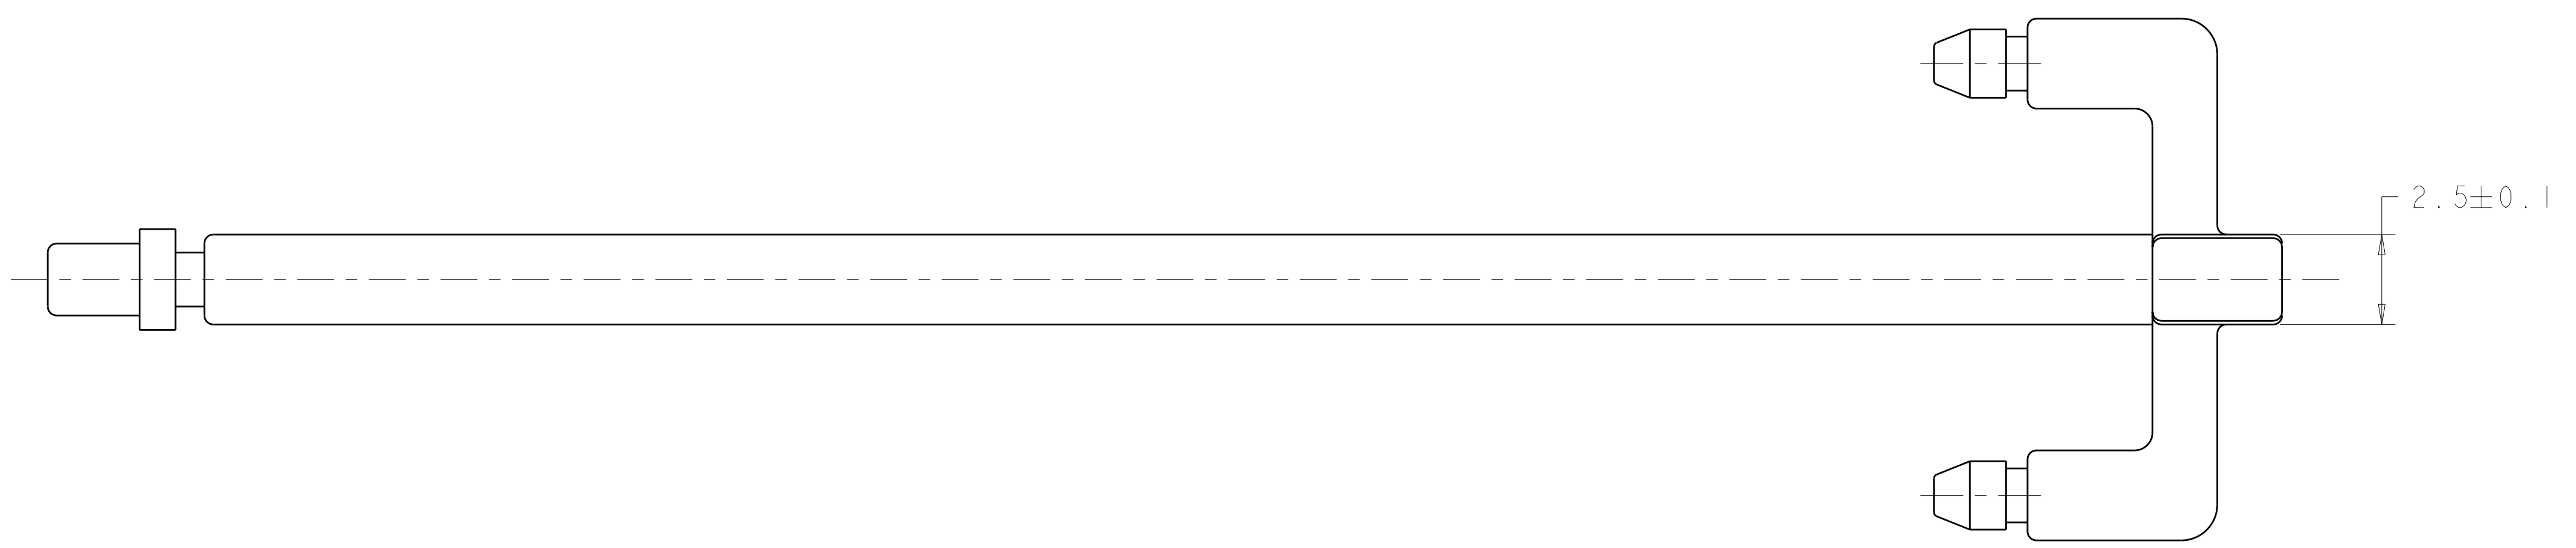

LOC	DIST	REVISIONS					
GP	00	P	LTR	DESCRIPTION	DATE	DWN	APVD
		A		RELEASED PER ECO-08-024323	30SEP2008	CJV	JRP

△ MATERIAL: POLYCARBONATE, CLEAR UL94V-2 RATED.

1888634-1
 PART NUMBER

<small>THIS DRAWING IS UNPUBLISHED. RELEASED FOR PUBLICATION 2007 BY TYCO ELECTRONICS CORPORATION, ALL RIGHTS RESERVED.</small> <small>THIS IS SUBJECT TO CHANGE WITHOUT NOTICE AND WITHOUT OBLIGATION. SHOULD BE CONTACTED FOR THE LATEST REVISION.</small>		DWN: B. MCMASTER 04OCT06 CHK: E. BRIGHT 04OCT06 APVD: E. BRIGHT 04OCT06	Tyco Electronics Harrisburg, PA 17105-3608
DIMENSIONS: mm 	TOLERANCES UNLESS OTHERWISE SPECIFIED: 0 PLC ± 1 PLC ± 2 PLC ± 3 PLC ± 4 PLC ± ANGLES ±	NAME: LIGHT PIPE, SINGLE, THRU BEZEL, OSFP PRODUCT SPEC: APPLICATION SPEC: 114-13217 WEIGHT:	SIZE: A 00779 C=1888634 RESTRICTED TO:
MATERIAL: △	FINISH: -	CUSTOMER DRAWING	SCALE: 8:1 SHEET 1 OF 1 REV A