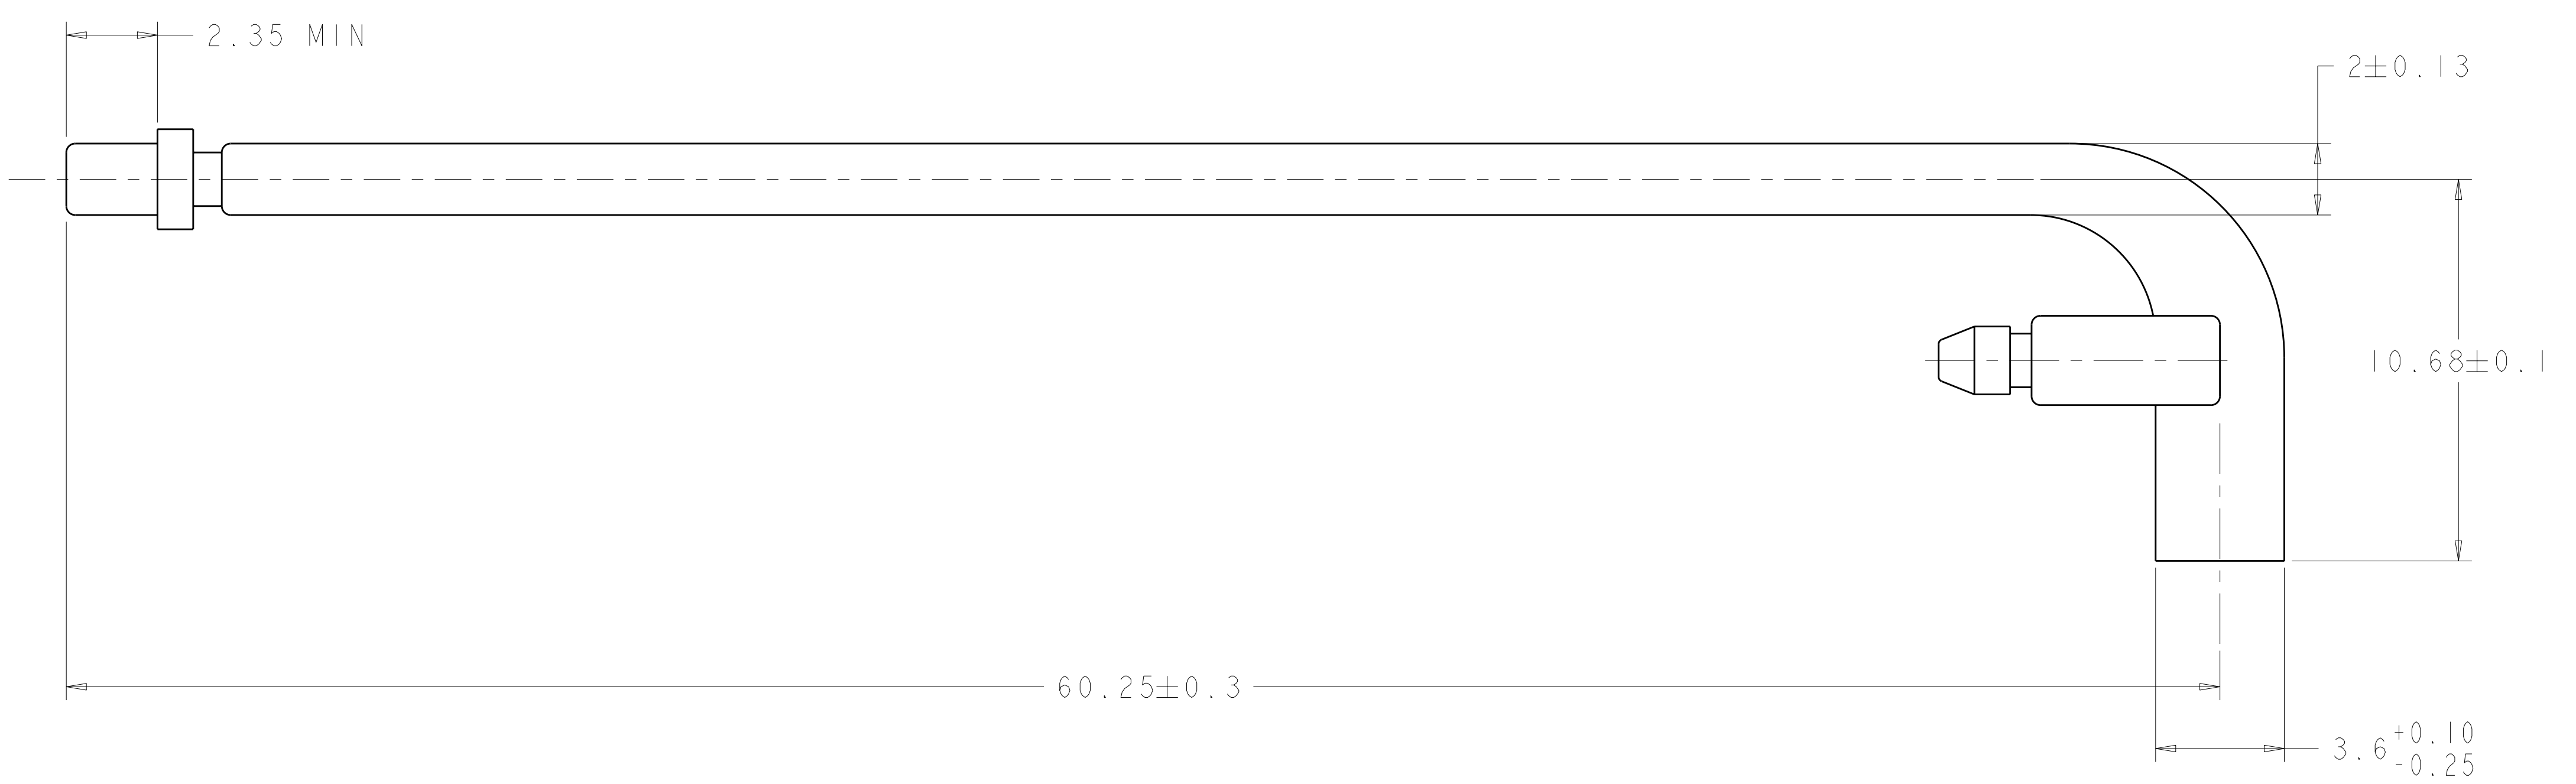

LOC	DIST	REVISIONS					
GP	00	P	LTR	DESCRIPTION	DATE	DWN	APVD
		A		RELEASED PER ECO-08-024323	30SEP2008	CJV	JRP

△ MATERIAL: POLYCARBONATE, CLEAR UL94V-2 RATED.

1888634-1
 PART NUMBER

<small>THIS DRAWING IS UNPUBLISHED. RELEASED FOR PUBLICATION 2007 BY TYCO ELECTRONICS CORPORATION, ALL RIGHTS RESERVED.</small> <small>THIS IS SUBJECT TO CHANGE WITHOUT NOTICE AND WITHOUT OBLIGATION. SHOULD BE CONTACTED FOR THE LATEST REVISION.</small>		DWN: B. MCMASTER 04OCT06 CHK: E. BRIGHT 04OCT06 APVD: E. BRIGHT 04OCT06	Tyco Electronics Harrisburg, PA 17105-3608
DIMENSIONS: mm 	TOLERANCES UNLESS OTHERWISE SPECIFIED: 0 PLC ± 1 PLC ± 2 PLC ± 3 PLC ± 4 PLC ± ANGLES ±	NAME: LIGHT PIPE, SINGLE, THRU BEZEL, OSFP PRODUCT SPEC: APPLICATION SPEC: 114-13217 WEIGHT:	SIZE: A 00779 C=1888634 RESTRICTED TO:
MATERIAL: △	FINISH: -	CUSTOMER DRAWING	SCALE: 8:1 SHEET 1 OF 1 REV A