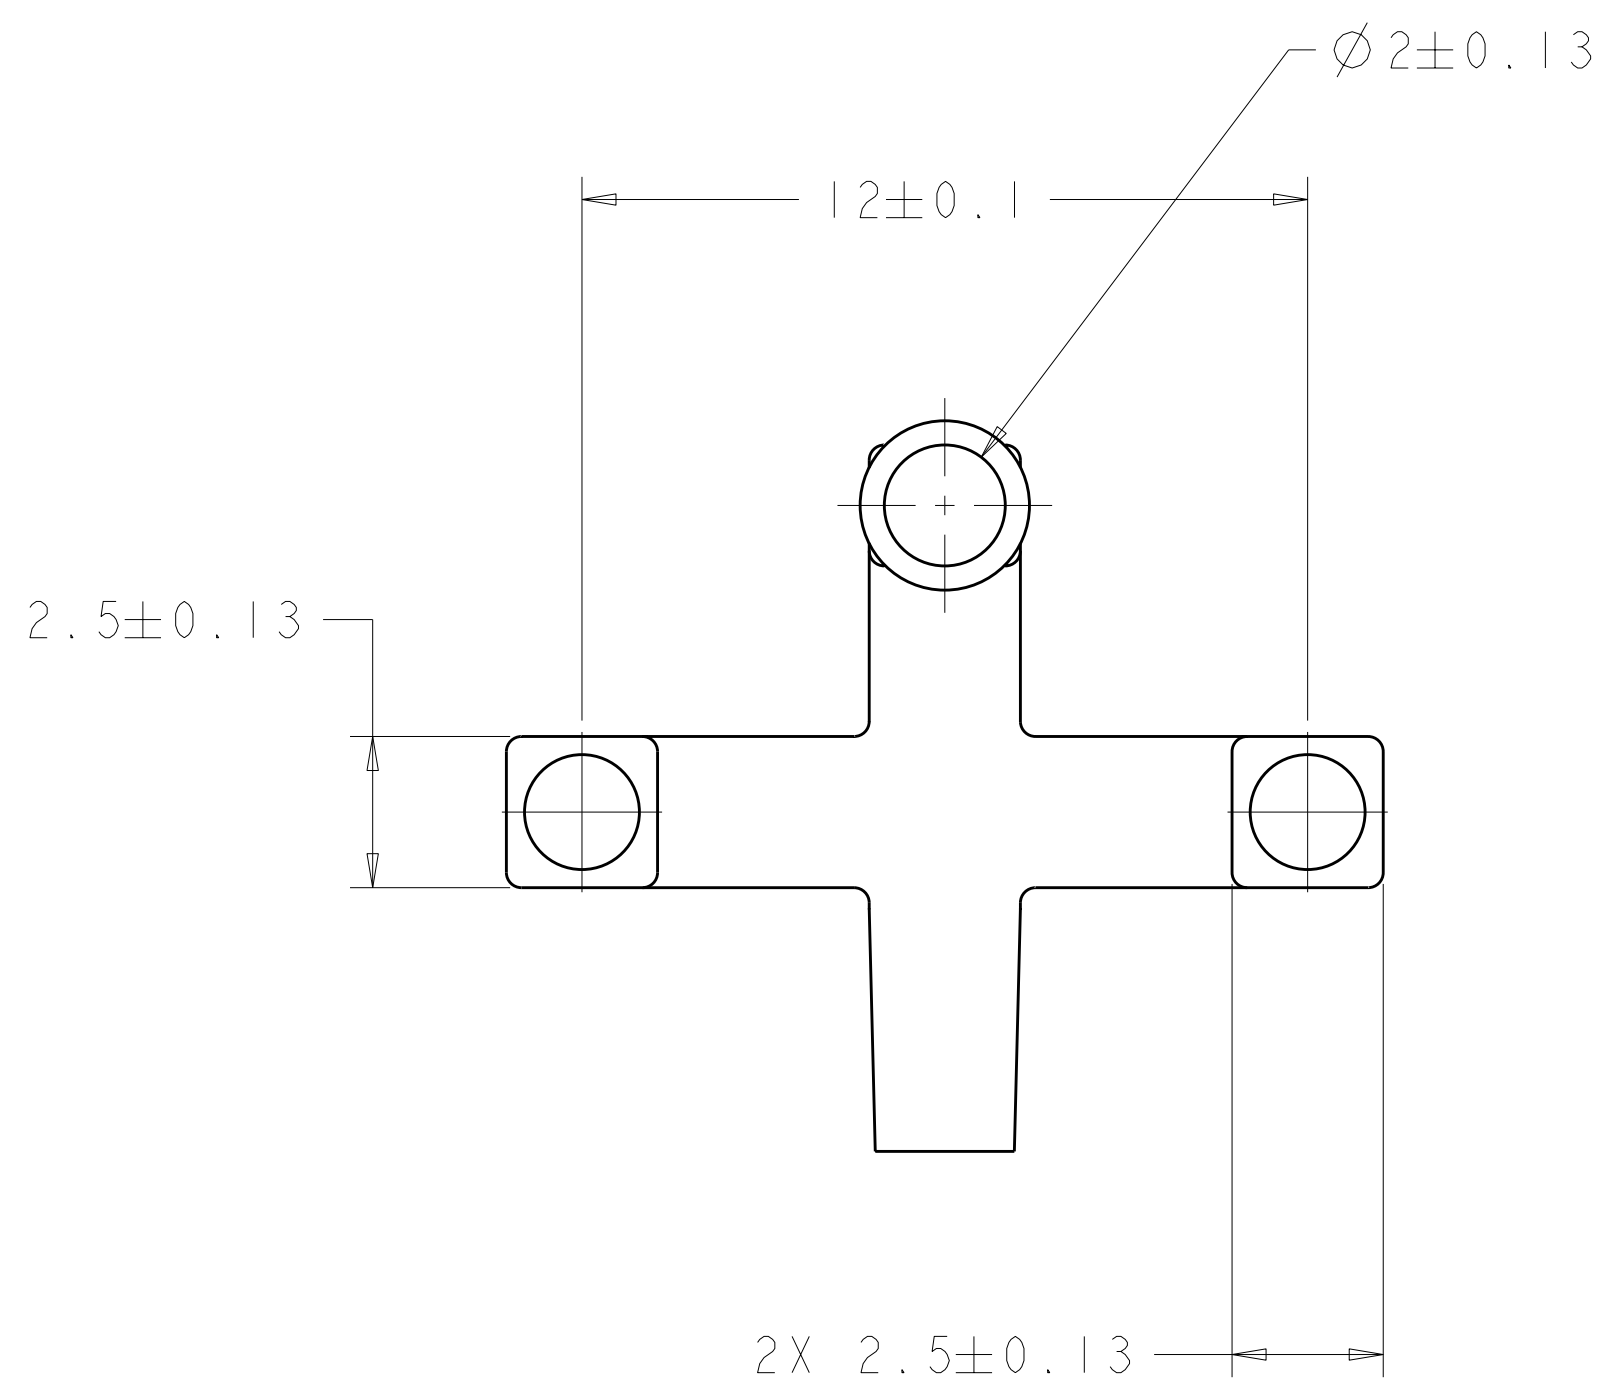

LOC	DIST	REVISIONS					
GP	00	P	LTR	DESCRIPTION	DATE	DWN	APVD
		A		RELEASED PER ECO-08-024323	30SEP2008	CJV	JRP

△ MATERIAL: POLYCARBONATE, CLEAR UL94V-2 RATED.

1888634-1
 PART NUMBER

<small>THIS DRAWING IS UNPUBLISHED. RELEASED FOR PUBLICATION 2007 BY TYCO ELECTRONICS CORPORATION, ALL RIGHTS RESERVED.</small> <small>THIS IS SUBJECT TO CHANGE WITHOUT NOTICE AND WITHOUT OBLIGATION. SHOULD BE CONTACTED FOR THE LATEST REVISION.</small>		DWN: B. MCMASTER 04OCT06 CHK: E. BRIGHT 04OCT06 APVD: E. BRIGHT 04OCT06	Tyco Electronics Harrisburg, PA 17105-3608
DIMENSIONS: mm 	TOLERANCES UNLESS OTHERWISE SPECIFIED: 0 PLC ± 1 PLC ± 2 PLC ± 3 PLC ± 4 PLC ± ANGLES ±	NAME: LIGHT PIPE, SINGLE, THRU BEZEL, OSFP PRODUCT SPEC: APPLICATION SPEC: 114-13217 WEIGHT:	SIZE: A 00779 C=1888634 RESTRICTED TO:
MATERIAL: △	FINISH: -	CUSTOMER DRAWING	SCALE: 8:1 SHEET 1 OF 1 REV A