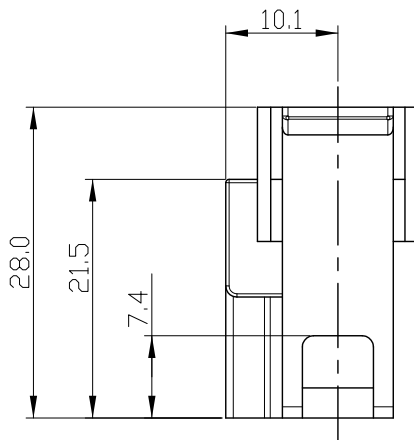

- NOTE,
- 1. MATERIAL: PC/PET, UL94 V-0 ACCORDING TO IEC 60335-1, GWT 750 °C WITHOUT FLAME.
 - 2. TRADE MARK, CIRCUIT NO. AND CAVITY MARK SHALL BE LOCATED APPROX. AS SHOWN.
 - 3. APPLICABLE CONTACT P/N: 170329-1(250) / 1217039-1(125)
 - 4. IMPROVED HINGE GEOMETRY OF LEVER

1897058-1	1	NATURAL
P/N	MATERIAL	COLOR

THIS DRAWING IS A CONTROLLED DOCUMENT.		DWN SC KIM 10NOV2006				
DIMENSIONS: mm		CHK BH CHO 10NOV2006				
TOLERANCES UNLESS OTHERWISE SPECIFIED:		APVD BW KANG 10NOV2006	NAME			
0 PLC ± 1 PLC ± 2 PLC ± ±0.3 3 PLC ± 4 PLC ± ANGLES ±		PRODUCT SPEC 108-61092	125/250 6P Conn. for Motor (GWT)			
MATERIAL SEE NOTE		APPLICATION SPEC -	SIZE A3	CAGE CODE 00779	DRAWING NO 1897058	RESTRICTED TO -
FINISH -		WEIGHT -	SCALE N/S		SHEET 1 OF 1	REV B1
CUSTOMER DRAWING						