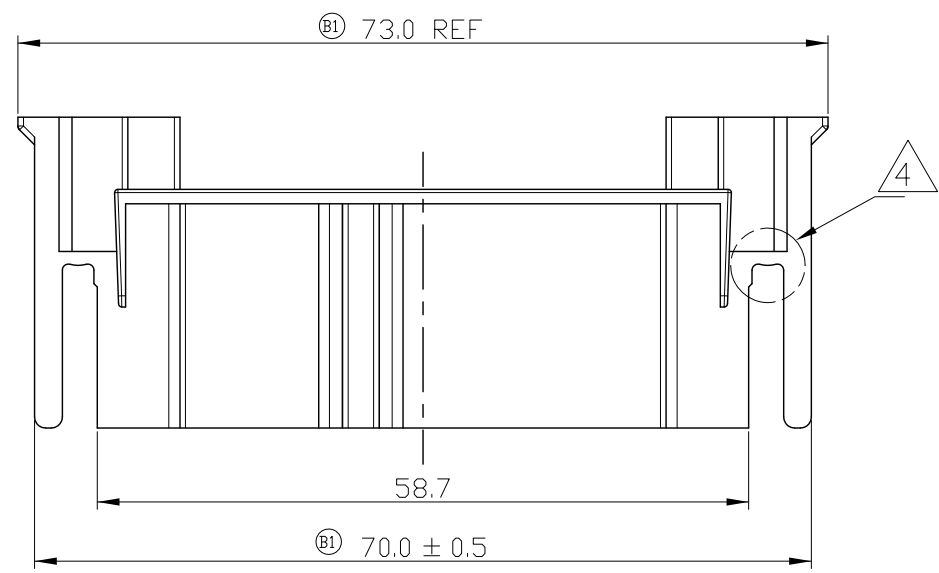

- NOTE,
- 1. MATERIAL: PC/PET, UL94 V-0 ACCORDING TO IEC 60335-1, GWT 750 °C WITHOUT FLAME.
 - 2. TRADE MARK, CIRCUIT NO. AND CAVITY MARK SHALL BE LOCATED APPROX. AS SHOWN.
 - 3. APPLICABLE CONTACT P/N: 170329-1(250) / 1217039-1(125)
 - 4. IMPROVED HINGE GEOMETRY OF LEVER

1897058-1	1	NATURAL
P/N	MATERIAL	COLOR

THIS DRAWING IS A CONTROLLED DOCUMENT.		DWN SC KIM 10NOV2006				
DIMENSIONS: mm		CHK BH CHO 10NOV2006				
TOLERANCES UNLESS OTHERWISE SPECIFIED:		APVD BW KANG 10NOV2006	NAME			
0 PLC ± 1 PLC ± 2 PLC ± ±0.3 3 PLC ± 4 PLC ± ANGLES ±		PRODUCT SPEC 108-61092	125/250 6P Conn. for Motor (GWT)			
MATERIAL SEE NOTE		APPLICATION SPEC -	SIZE A3	CAGE CODE 00779	DRAWING NO 1897058	RESTRICTED TO -
FINISH -		WEIGHT -	SCALE N/S		SHEET 1 OF 1	REV B1
CUSTOMER DRAWING						