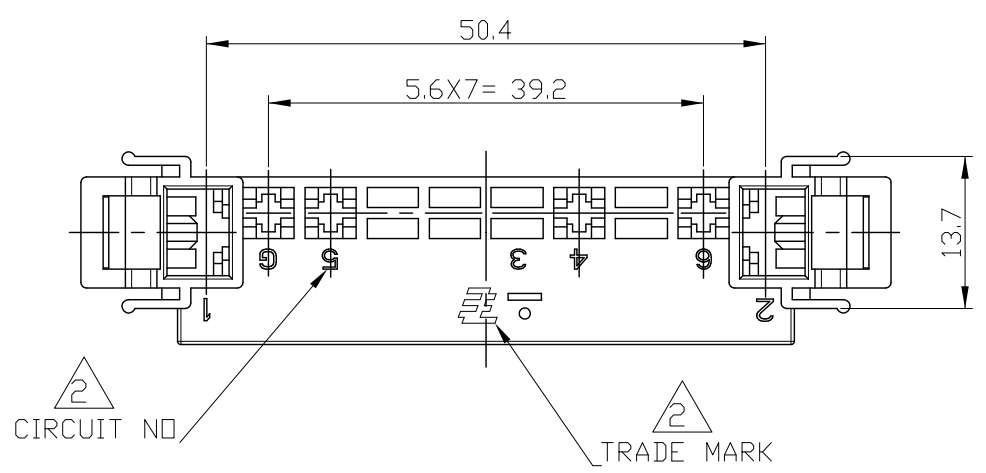

- NOTE,
- 1. MATERIAL: PC/PET, UL94 V-0 ACCORDING TO IEC 60335-1, GWT 750 °C WITHOUT FLAME.
 - 2. TRADE MARK, CIRCUIT NO. AND CAVITY MARK SHALL BE LOCATED APPROX. AS SHOWN.
 - 3. APPLICABLE CONTACT P/N: 170329-1(250) / 1217039-1(125)
 - 4. IMPROVED HINGE GEOMETRY OF LEVER

1897058-1	1	NATURAL
P/N	MATERIAL	COLOR

THIS DRAWING IS A CONTROLLED DOCUMENT.		DWN SC KIM 10NOV2006				
DIMENSIONS: mm		CHK BH CHO 10NOV2006				
TOLERANCES UNLESS OTHERWISE SPECIFIED:		APVD BW KANG 10NOV2006	NAME			
0 PLC ± 1 PLC ± 2 PLC ± ±0.3 3 PLC ± 4 PLC ± ANGLES ±		PRODUCT SPEC 108-61092	125/250 6P Conn. for Motor (GWT)			
MATERIAL SEE NOTE		APPLICATION SPEC -	SIZE A3	CAGE CODE 00779	DRAWING NO 1897058	RESTRICTED TO -
FINISH -		WEIGHT -	SCALE N/S		SHEET 1 OF 1	REV B1
CUSTOMER DRAWING						