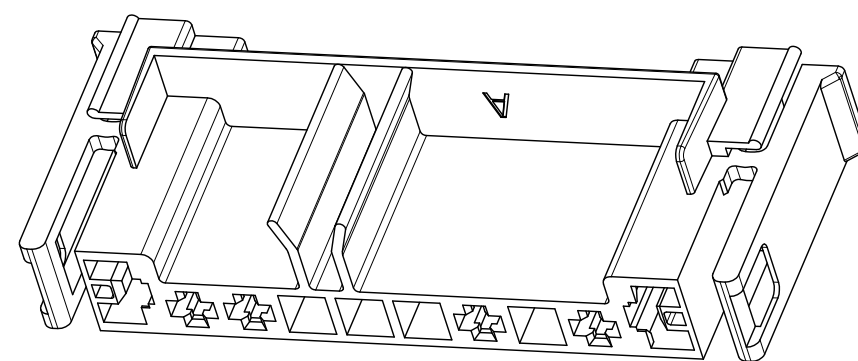

- NOTE,
- 1. MATERIAL: PC/PET, UL94 V-0 ACCORDING TO IEC 60335-1, GWT 750 °C WITHOUT FLAME.
 - 2. TRADE MARK, CIRCUIT NO. AND CAVITY MARK SHALL BE LOCATED APPROX. AS SHOWN.
 - 3. APPLICABLE CONTACT P/N: 170329-1(250) / 1217039-1(125)
 - 4. IMPROVED HINGE GEOMETRY OF LEVER

1897058-1	1	NATURAL
P/N	MATERIAL	COLOR

THIS DRAWING IS A CONTROLLED DOCUMENT.		DWN SC KIM 10NOV2006				
DIMENSIONS: mm		CHK BH CHO 10NOV2006				
TOLERANCES UNLESS OTHERWISE SPECIFIED:		APVD BW KANG 10NOV2006	NAME			
0 PLC ± 1 PLC ± 2 PLC ± ±0.3 3 PLC ± 4 PLC ± ANGLES ±		PRODUCT SPEC 108-61092	125/250 6P Conn. for Motor (GWT)			
MATERIAL SEE NOTE		APPLICATION SPEC -	SIZE A3	CAGE CODE 00779	DRAWING NO 1897058	RESTRICTED TO -
FINISH -		WEIGHT -	SCALE N/S		SHEET 1 OF 1	REV B1
CUSTOMER DRAWING						