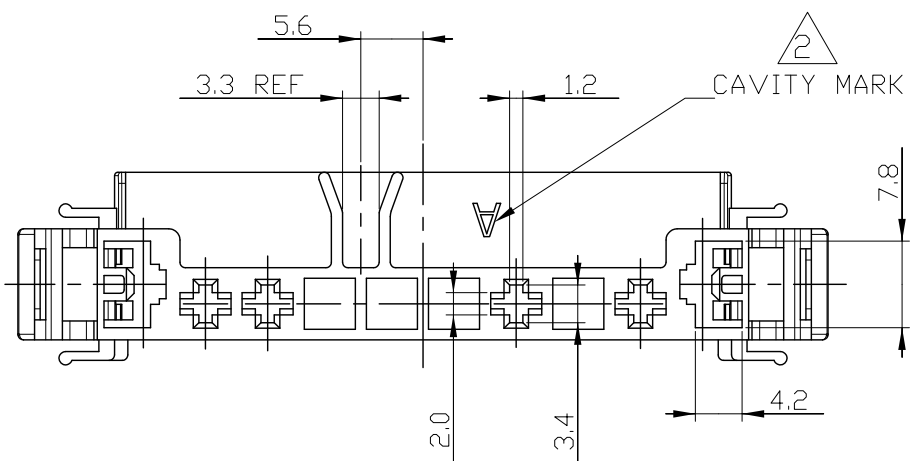

- NOTE,
- 1. MATERIAL: PC/PET, UL94 V-0 ACCORDING TO IEC 60335-1, GWT 750 °C WITHOUT FLAME.
 - 2. TRADE MARK, CIRCUIT NO. AND CAVITY MARK SHALL BE LOCATED APPROX. AS SHOWN.
 - 3. APPLICABLE CONTACT P/N: 170329-1(250) / 1217039-1(125)
 - 4. IMPROVED HINGE GEOMETRY OF LEVER

1897058-1	1	NATURAL
P/N	MATERIAL	COLOR

THIS DRAWING IS A CONTROLLED DOCUMENT.		DWN SC KIM 10NOV2006				
DIMENSIONS: mm		CHK BH CHO 10NOV2006				
TOLERANCES UNLESS OTHERWISE SPECIFIED:		APVD BW KANG 10NOV2006	NAME			
0 PLC ± 1 PLC ± 2 PLC ± ±0.3 3 PLC ± 4 PLC ± ANGLES ±		PRODUCT SPEC 108-61092	125/250 6P Conn. for Motor (GWT)			
MATERIAL SEE NOTE		APPLICATION SPEC -	SIZE A3	CAGE CODE 00779	DRAWING NO 1897058	RESTRICTED TO -
FINISH -		WEIGHT -	SCALE N/S		SHEET 1 OF 1	REV B1
CUSTOMER DRAWING						