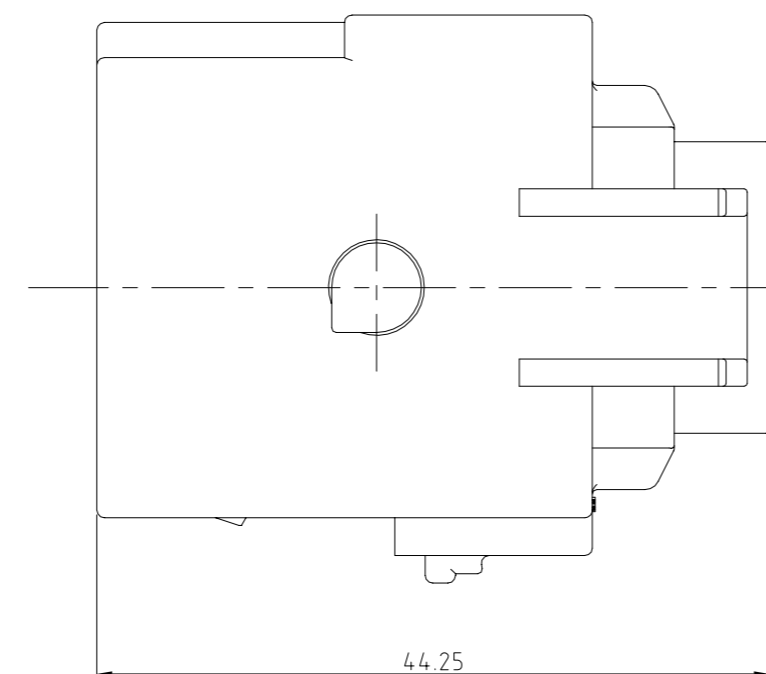

REVISIONS

P	LTR	DESCRIPTION	DATE	DWN	APVD
	A1	REVISED	ECR-20-006478	01SEP2020	PSJ SPB

-TABLE 1-

TYPE	Part NO.	WIRE SIZE(mm ²)	WIRE SEAL P/N (COLOR)	WIRE INSULATION DIAMETER(mm)
MT II	963902	0.2-0.5	964971-1 (RED)	1.2 - 1.6
	963904	0.5-1.0	963530-1 (GRAY)	1.7 - 1.9
			964972-1 (YELLOW)	1.9 - 2.1
SPT	964314	2.5-4.0	963531-1 (NATURAL)	CAVITY PLUG
			963245-1 (YELLOW)	3.4 - 3.7
			100132-1 (BLACK)	CAVITY PLUG

-TABLE 2-

NOTES:

- GENERAL TOLERANCE IS ± 0.3
- CONDITION OF DELIVERY
- APPLIED PLUG ASSY P/N: X-1897071-X
- APPLIED RECEPTACLE CONTACT P/N: TABLE 1
- APPLIED WIRE COVER P/N: 1897076-2
- KEY CODING: TABLE 2

OBSELETE

control priority dimension; ■ CRITICAL, ☒ MAJOR, □ MINOR		"B"	GRAY	PA66-GF30	CAP HSG	1-1897075-3 ③
THIS DRAWING IS A CONTROLLED DOCUMENT.		"A"	BLACK	PA66-GF30	CAP HSG	0-1897075-2
DIMENSIONS: mm		KEY CODING	COLOR	MATERIAL	DESCRIPTION	P/N
TOLERANCES UNLESS OTHERWISE SPECIFIED: DECIMALS: ± 0.3		TE Connectivity MTII/SPT HYBRID SEALED 12P CAP HOUSING				RESTRICTED TO
0 PLC \pm - 1 PLC \pm - 2 PLC \pm - 3 PLC \pm - 4 PLC \pm - ANGLES $\pm 3^\circ$						
MATERIAL: SEE TABLE		FINISH	DWN IS WOO CHK YM CHOI APVD JK SONG PRODUCT SPEC APPLICATION SPEC WEIGHT 0 SIZE A2 CAGE CODE 00779 DRAWING NO C=1897075 CUSTOMER DRAWING SCALE FREE SHEET 1 of 1 REV A1			