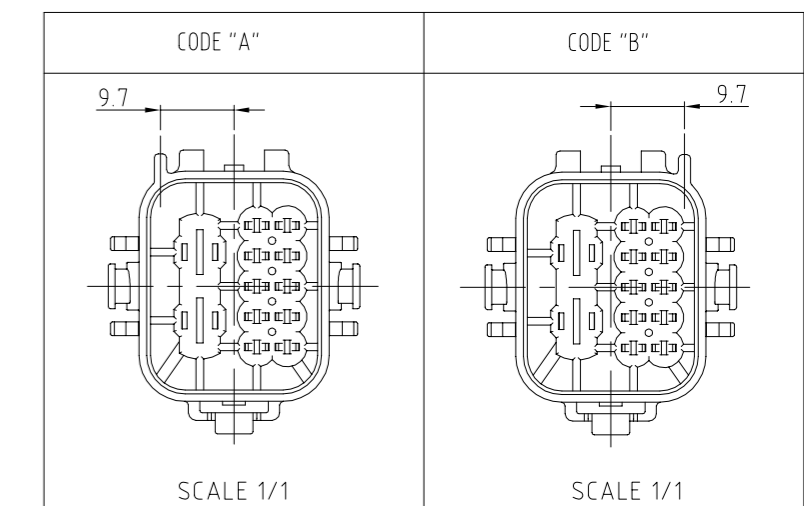

REVISIONS

P	LTR	DESCRIPTION	DATE	DWN	APVD
	A1	REVISED	ECR-20-006478	01SEP2020	PSJ SPB

-TABLE 1-

TYPE	Part NO.	WIRE SIZE(mm ²)	WIRE SEAL P/N (COLOR)	WIRE INSULATION DIAMETER(mm)
MT II	963902	0.2-0.5	964971-1 (RED)	1.2 - 1.6
	963904	0.5-1.0	963530-1 (GRAY)	1.7 - 1.9
			964972-1 (YELLOW)	1.9 - 2.1
SPT	964314	2.5-4.0	963531-1 (NATURAL)	CAVITY PLUG
			963245-1 (YELLOW)	3.4 - 3.7
			100132-1 (BLACK)	CAVITY PLUG

-TABLE 2-

NOTES:

- GENERAL TOLERANCE IS ± 0.3
- CONDITION OF DELIVERY
- APPLIED PLUG ASSY P/N: X-1897071-X
- APPLIED RECEPTACLE CONTACT P/N: TABLE 1
- APPLIED WIRE COVER P/N: 1897076-2
- KEY CODING: TABLE 2

OBSELETE

control priority dimension; ■ CRITICAL, ☒ MAJOR, □ MINOR		"B"	GRAY	PA66-GF30	CAP HSG	1-1897075-3 ③
THIS DRAWING IS A CONTROLLED DOCUMENT.		"A"	BLACK	PA66-GF30	CAP HSG	0-1897075-2
DIMENSIONS: mm		KEY CODING	COLOR	MATERIAL	DESCRIPTION	P/N
TOLERANCES UNLESS OTHERWISE SPECIFIED: DECIMALS: ± 0.3		TE Connectivity MTII/SPT HYBRID SEALED 12P CAP HOUSING				RESTRICTED TO
0 PLC \pm - 1 PLC \pm - 2 PLC \pm - 3 PLC \pm - 4 PLC \pm - ANGLES $\pm 3^\circ$						
MATERIAL: SEE TABLE		FINISH	DWN IS WOO CHK YM CHOI APVD JK SONG PRODUCT SPEC APPLICATION SPEC WEIGHT 0 SIZE A2 CAGE CODE 00779 DRAWING NO C=1897075 CUSTOMER DRAWING SCALE FREE SHEET 1 of 1 REV A1			