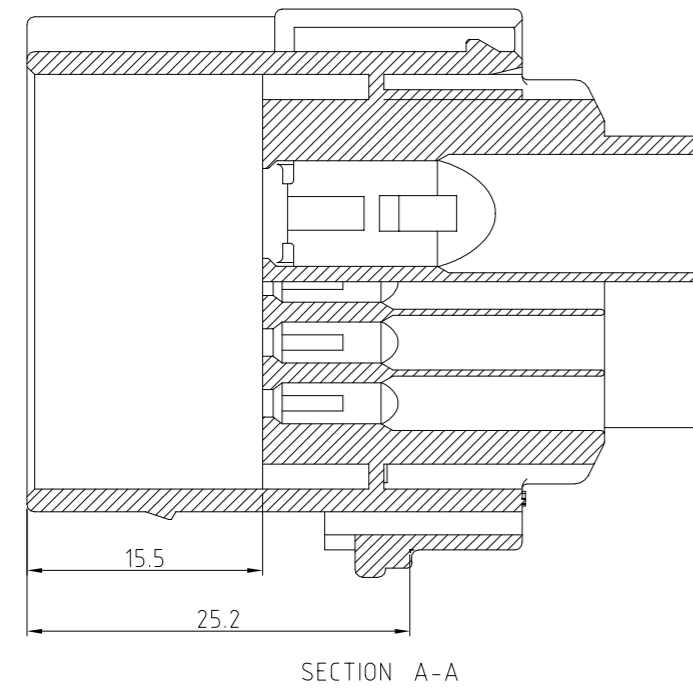

REVISIONS

P	LTR	DESCRIPTION	DATE	DWN	APVD
	A1	REVISED	ECR-20-006478	01SEP2020	PSJ SPB

-TABLE 1-

TYPE	Part NO.	WIRE SIZE(mm ²)	WIRE SEAL P/N (COLOR)	WIRE INSULATION DIAMETER(mm)
MT II	963902	0.2-0.5	964971-1 (RED)	1.2 - 1.6
	963904	0.5-1.0	963530-1 (GRAY)	1.7 - 1.9
			964972-1 (YELLOW)	1.9 - 2.1
SPT	964314	2.5-4.0	963531-1 (NATURAL)	CAVITY PLUG
			963245-1 (YELLOW)	3.4 - 3.7
			100132-1 (BLACK)	CAVITY PLUG

-TABLE 2-

NOTES:

- GENERAL TOLERANCE IS ± 0.3
- CONDITION OF DELIVERY
- APPLIED PLUG ASSY P/N: X-1897071-X
- APPLIED RECEPTACLE CONTACT P/N: TABLE 1
- APPLIED WIRE COVER P/N: 1897076-2
- KEY CODING: TABLE 2

OBSELETE

control priority dimension; ■ CRITICAL, ☒ MAJOR, □ MINOR		"B"	GRAY	PA66-GF30	CAP HSG	1-1897075-3 ③
THIS DRAWING IS A CONTROLLED DOCUMENT.		"A"	BLACK	PA66-GF30	CAP HSG	0-1897075-2
DIMENSIONS: mm		KEY CODING	COLOR	MATERIAL	DESCRIPTION	P/N
TOLERANCES UNLESS OTHERWISE SPECIFIED: DECIMALS: ± 0.3		TE Connectivity MTII/SPT HYBRID SEALED 12P CAP HOUSING				RESTRICTED TO
0 PLC \pm - 1 PLC \pm - 2 PLC \pm - 3 PLC \pm - 4 PLC \pm - ANGLES $\pm 3^\circ$						
MATERIAL: SEE TABLE		FINISH	DWN IS WOO CHK YM CHOI APVD JK SONG PRODUCT SPEC APPLICATION SPEC WEIGHT 0 SIZE A2 CAGE CODE 00779 DRAWING NO C=1897075 CUSTOMER DRAWING SCALE FREE SHEET 1 of 1 REV A1			