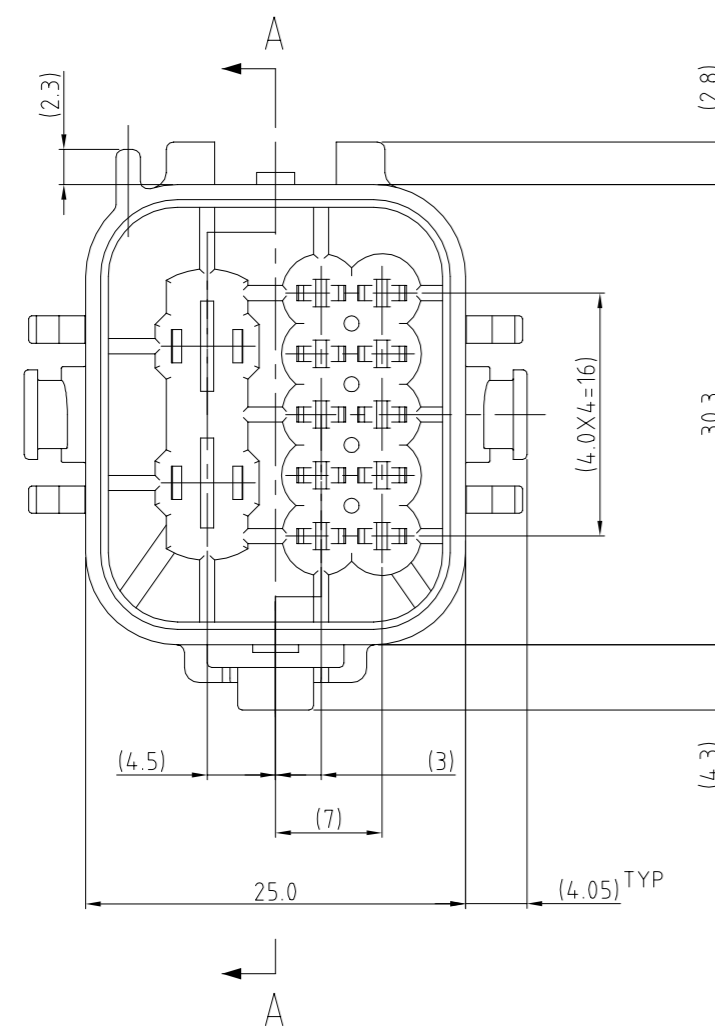

REVISIONS

P	LTR	DESCRIPTION	DATE	DWN	APVD
	A1	REVISED	ECR-20-006478	01SEP2020	PSJ SPB

-TABLE 1-

TYPE	Part NO.	WIRE SIZE(mm ²)	WIRE SEAL P/N (COLOR)	WIRE INSULATION DIAMETER(mm)
MT II	963902	0.2-0.5	964971-1 (RED)	1.2 - 1.6
	963904	0.5-1.0	963530-1 (GRAY)	1.7 - 1.9
			964972-1 (YELLOW)	1.9 - 2.1
SPT	964314	2.5-4.0	963531-1 (NATURAL)	CAVITY PLUG
			963245-1 (YELLOW)	3.4 - 3.7
			100132-1 (BLACK)	CAVITY PLUG

-TABLE 2-

NOTES:

- GENERAL TOLERANCE IS ± 0.3
- CONDITION OF DELIVERY
- APPLIED PLUG ASSY P/N: X-1897071-X
- APPLIED RECEPTACLE CONTACT P/N: TABLE 1
- APPLIED WIRE COVER P/N: 1897076-2
- KEY CODING: TABLE 2

OBSELETE

control priority dimension; ■ CRITICAL, ☒ MAJOR, □ MINOR		"B"	GRAY	PA66-GF30	CAP HSG	1-1897075-3 ③
THIS DRAWING IS A CONTROLLED DOCUMENT.		"A"	BLACK	PA66-GF30	CAP HSG	0-1897075-2
DIMENSIONS: mm		KEY CODING	COLOR	MATERIAL	DESCRIPTION	P/N
TOLERANCES UNLESS OTHERWISE SPECIFIED: DECIMALS: ± 0.3		TE Connectivity MTII/SPT HYBRID SEALED 12P CAP HOUSING				RESTRICTED TO
0 PLC \pm - 1 PLC \pm - 2 PLC \pm - 3 PLC \pm - 4 PLC \pm - ANGLES $\pm 3^\circ$						
MATERIAL: SEE TABLE		FINISH	DWN IS WOO CHK YM CHOI APVD JK SONG PRODUCT SPEC APPLICATION SPEC WEIGHT 0 SIZE A2 CAGE CODE 00779 DRAWING NO C=1897075 CUSTOMER DRAWING SCALE FREE SHEET 1 of 1 REV A1			