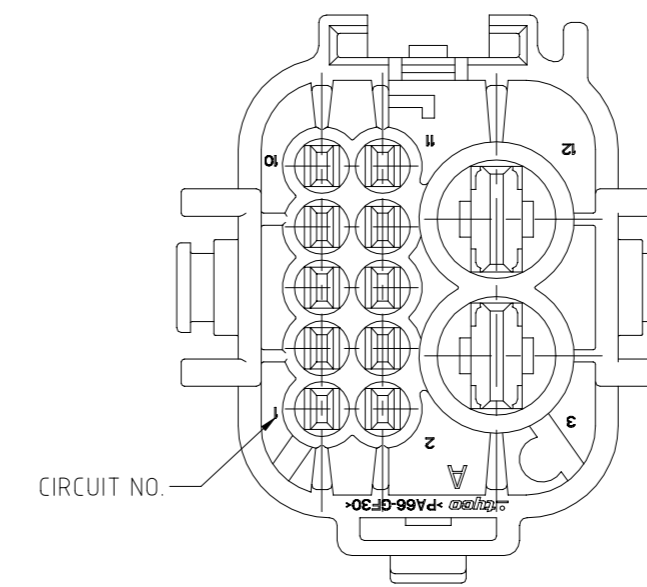

REVISIONS

P	LTR	DESCRIPTION	DATE	DWN	APVD
	A1	REVISED	ECR-20-006478	01SEP2020	PSJ SPB

-TABLE 1-

TYPE	Part NO.	WIRE SIZE(mm ²)	WIRE SEAL P/N (COLOR)	WIRE INSULATION DIAMETER(mm)
MT II	963902	0.2-0.5	964971-1 (RED)	1.2 - 1.6
	963904	0.5-1.0	963530-1 (GRAY)	1.7 - 1.9
			964972-1 (YELLOW)	1.9 - 2.1
SPT	964314	2.5-4.0	963531-1 (NATURAL)	CAVITY PLUG
			963245-1 (YELLOW)	3.4 - 3.7
			100132-1 (BLACK)	CAVITY PLUG

-TABLE 2-

NOTES:

- GENERAL TOLERANCE IS ± 0.3
- CONDITION OF DELIVERY
- APPLIED PLUG ASSY P/N: X-1897071-X
- APPLIED RECEPTACLE CONTACT P/N: TABLE 1
- APPLIED WIRE COVER P/N: 1897076-2
- KEY CODING: TABLE 2

OBSELETE

control priority dimension; ■ CRITICAL, ☒ MAJOR, □ MINOR		"B"	GRAY	PA66-GF30	CAP HSG	1-1897075-3 ③
THIS DRAWING IS A CONTROLLED DOCUMENT.		"A"	BLACK	PA66-GF30	CAP HSG	0-1897075-2
DIMENSIONS: mm		KEY CODING	COLOR	MATERIAL	DESCRIPTION	P/N
TOLERANCES UNLESS OTHERWISE SPECIFIED: DECIMALS: ± 0.3		TE Connectivity MTII/SPT HYBRID SEALED 12P CAP HOUSING				RESTRICTED TO
0 PLC \pm - 1 PLC \pm - 2 PLC \pm - 3 PLC \pm - 4 PLC \pm - ANGLES $\pm 3^\circ$						
MATERIAL: SEE TABLE		FINISH	DWN IS WOO CHK YM CHOI APVD JK SONG PRODUCT SPEC APPLICATION SPEC WEIGHT 0 SIZE A2 CAGE CODE 00779 DRAWING NO C=1897075 CUSTOMER DRAWING SCALE FREE SHEET 1 of 1 REV A1			