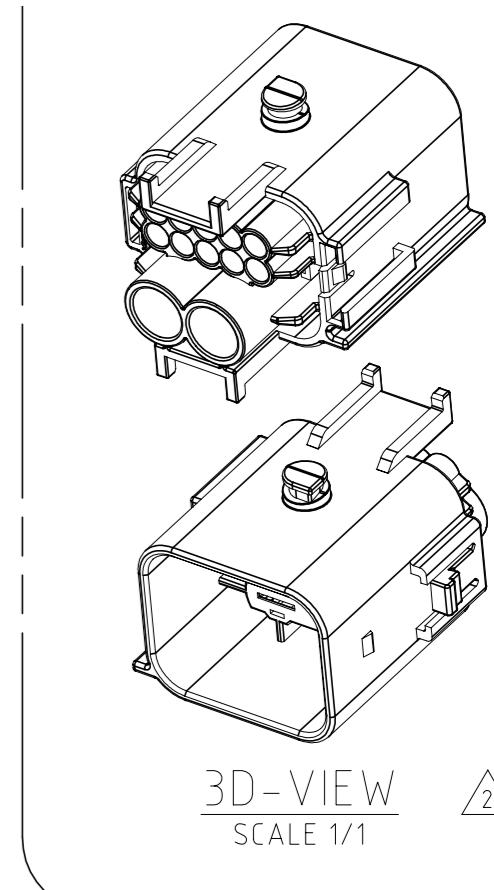

REVISIONS

P	LTR	DESCRIPTION	DATE	DWN	APVD
	A1	REVISED	ECR-20-006478	01SEP2020	PSJ SPB

-TABLE 1-

TYPE	Part NO.	WIRE SIZE(mm ²)	WIRE SEAL P/N (COLOR)	WIRE INSULATION DIAMETER(mm)
MT II	963902	0.2-0.5	964971-1 (RED)	1.2 - 1.6
	963904	0.5-1.0	963530-1 (GRAY)	1.7 - 1.9
			964972-1 (YELLOW)	1.9 - 2.1
SPT	964314	2.5-4.0	963531-1 (NATURAL)	CAVITY PLUG
			963245-1 (YELLOW)	3.4 - 3.7
			100132-1 (BLACK)	CAVITY PLUG

-TABLE 2-

NOTES:

- GENERAL TOLERANCE IS ± 0.3
- CONDITION OF DELIVERY
- APPLIED PLUG ASSY P/N: X-1897071-X
- APPLIED RECEPTACLE CONTACT P/N: TABLE 1
- APPLIED WIRE COVER P/N: 1897076-2
- KEY CODING: TABLE 2

OBSELETE

control priority dimension; ■ CRITICAL, ☒ MAJOR, □ MINOR		"B"	GRAY	PA66-GF30	CAP HSG	1-1897075-3 ③
THIS DRAWING IS A CONTROLLED DOCUMENT.		"A"	BLACK	PA66-GF30	CAP HSG	0-1897075-2
DIMENSIONS: mm		KEY CODING	COLOR	MATERIAL	DESCRIPTION	P/N
TOLERANCES UNLESS OTHERWISE SPECIFIED: DECIMALS: ± 0.3		TE Connectivity MTII/SPT HYBRID SEALED 12P CAP HOUSING				RESTRICTED TO
0 PLC \pm - 1 PLC \pm - 2 PLC \pm - 3 PLC \pm - 4 PLC \pm - ANGLES $\pm 3^\circ$						
MATERIAL: SEE TABLE		FINISH	DWN IS WOO CHK YM CHOI APVD JK SONG PRODUCT SPEC APPLICATION SPEC WEIGHT 0 SIZE A2 CAGE CODE 00779 DRAWING NO C=1897075 CUSTOMER DRAWING SCALE FREE SHEET 1 of 1 REV A1			