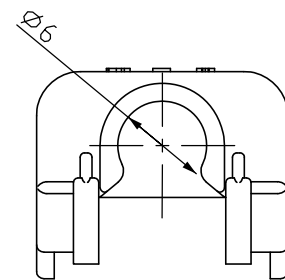

NOTE
 1. GENERAL TOLERANCE:±0.3
 2. APPLICABLE CONNECTOR:X-967616-X
 3. APPLICATION TEST SPEC:MS210-12(EXCEPT 4.4)

BLACK	PA66	0-1897096-2
COLOR	MATERIAL	P/N

<small>THIS DRAWING IS A CONTROLLED DOCUMENT FOR TYCO ELECTRONICS CORPORATION IT IS SUBJECT TO CHANGE AND THE CONTROLLING ENGINEERING ORGANIZATION SHOULD BE CONTACTED FOR THE LATEST REVISION.</small>		DWN SJ CHOI CHK JW JUNG APVD HG CHOI PRODUCT SPEC APPLICATION SPEC WEIGHT						
DIMENSIONS: MM 3rd ANGLE PROJECTION	TOLERANCES UNLESS OTHERWISE SPECIFIED: 0 PLC ± 1 PLC ± 2 PLC ± 3 PLC ± 4 PLC ± ANGLES ±	NAME WIRE COVER FOR MQS 6P SLD CONN'R		SIZE A3	CAGE CODE 00079	DRAWING NO C- 1897096	RESTRICTED TO —	
MATERIAL SEE TABLE		FINISH		CUSTOMER DRAWING		SCALE 2:1	SHEET 1 OF 1	REV B