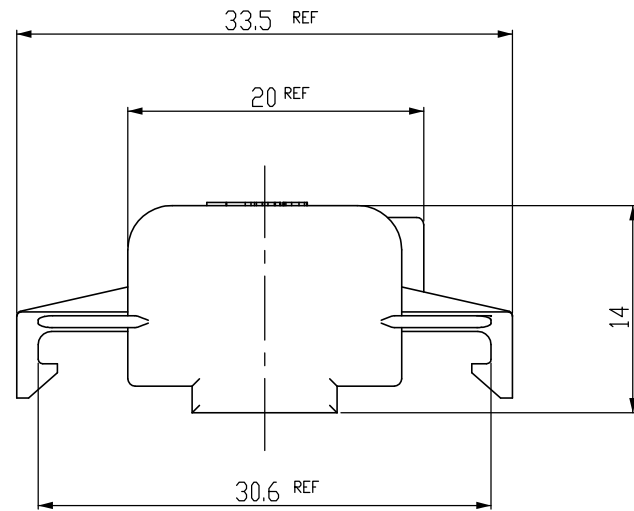

NOTE
 1. GENERAL TOLERANCE:±0.3
 2. APPLICABLE CONNECTOR:X-967616-X
 3. APPLICATION TEST SPEC:MS210-12(EXCEPT 4.4)

BLACK	PA66	0-1897096-2
COLOR	MATERIAL	P/N

<small>THIS DRAWING IS A CONTROLLED DOCUMENT FOR TYCO ELECTRONICS CORPORATION IT IS SUBJECT TO CHANGE AND THE CONTROLLING ENGINEERING ORGANIZATION SHOULD BE CONTACTED FOR THE LATEST REVISION.</small>		DWN SJ CHOI CHK JW JUNG APVD HG CHOI PRODUCT SPEC APPLICATION SPEC WEIGHT						
DIMENSIONS: MM 3rd ANGLE PROJECTION	TOLERANCES UNLESS OTHERWISE SPECIFIED: 0 PLC ± 1 PLC ± 2 PLC ± 3 PLC ± 4 PLC ± ANGLES ±	NAME WIRE COVER FOR MQS 6P SLD CONN'R		SIZE A3	CAGE CODE 00079	DRAWING NO C- 1897096	RESTRICTED TO —	
MATERIAL SEE TABLE		FINISH		CUSTOMER DRAWING		SCALE 2:1	SHEET 1 OF 1	REV B