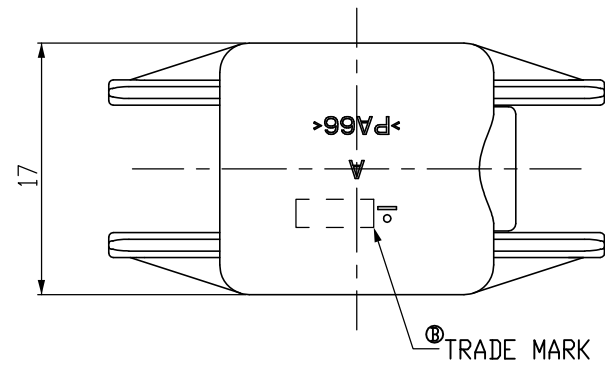

NOTE
 1. GENERAL TOLERANCE:±0.3
 2. APPLICABLE CONNECTOR:X-967616-X
 3. APPLICATION TEST SPEC:MS210-12(EXCEPT 4.4)

BLACK	PA66	0-1897096-2
COLOR	MATERIAL	P/N

<small>THIS DRAWING IS A CONTROLLED DOCUMENT FOR TYCO ELECTRONICS CORPORATION IT IS SUBJECT TO CHANGE AND THE CONTROLLING ENGINEERING ORGANIZATION SHOULD BE CONTACTED FOR THE LATEST REVISION.</small>		DWN SJ CHOI CHK JW JUNG APVD HG CHOI PRODUCT SPEC APPLICATION SPEC WEIGHT						
DIMENSIONS: MM 3rd ANGLE PROJECTION	TOLERANCES UNLESS OTHERWISE SPECIFIED: 0 PLC ± 1 PLC ± 2 PLC ± 3 PLC ± 4 PLC ± ANGLES ±	NAME WIRE COVER FOR MQS 6P SLD CONN'R		SIZE A3	CAGE CODE 00079	DRAWING NO C- 1897096	RESTRICTED TO —	
MATERIAL SEE TABLE		FINISH		CUSTOMER DRAWING		SCALE 2:1	SHEET 1 OF 1	REV B