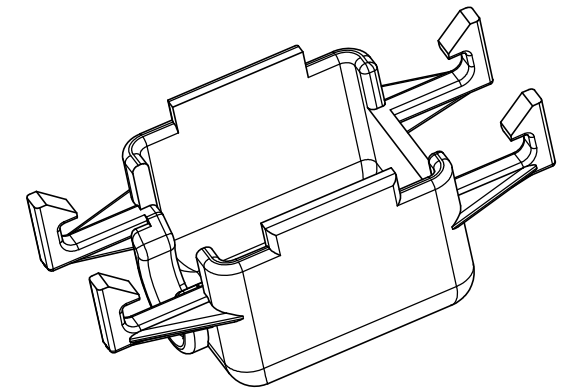

NOTE
 1. GENERAL TOLERANCE:±0.3
 2. APPLICABLE CONNECTOR:X-967616-X
 3. APPLICATION TEST SPEC:MS210-12(EXCEPT 4.4)

BLACK	PA66	0-1897096-2
COLOR	MATERIAL	P/N

<small>THIS DRAWING IS A CONTROLLED DOCUMENT FOR TYCO ELECTRONICS CORPORATION IT IS SUBJECT TO CHANGE AND THE CONTROLLING ENGINEERING ORGANIZATION SHOULD BE CONTACTED FOR THE LATEST REVISION.</small>		DWN SJ CHOI CHK JW JUNG APVD HG CHOI PRODUCT SPEC APPLICATION SPEC WEIGHT						
DIMENSIONS: MM 3rd ANGLE PROJECTION	TOLERANCES UNLESS OTHERWISE SPECIFIED: 0 PLC ± 1 PLC ± 2 PLC ± 3 PLC ± 4 PLC ± ANGLES ±	NAME WIRE COVER FOR MQS 6P SLD CONN'R		SIZE A3	CAGE CODE 00079	DRAWING NO C- 1897096	RESTRICTED TO —	
MATERIAL SEE TABLE		FINISH		CUSTOMER DRAWING		SCALE 2:1	SHEET 1 OF 1	REV B