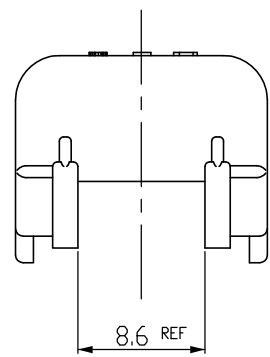

NOTE
 1. GENERAL TOLERANCE:±0.3
 2. APPLICABLE CONNECTOR:X-967616-X
 3. APPLICATION TEST SPEC:MS210-12(EXCEPT 4.4)

BLACK	PA66	0-1897096-2
COLOR	MATERIAL	P/N

<small>THIS DRAWING IS A CONTROLLED DOCUMENT FOR TYCO ELECTRONICS CORPORATION IT IS SUBJECT TO CHANGE AND THE CONTROLLING ENGINEERING ORGANIZATION SHOULD BE CONTACTED FOR THE LATEST REVISION.</small>		DWN SJ CHOI CHK JW JUNG APVD HG CHOI PRODUCT SPEC APPLICATION SPEC WEIGHT						
DIMENSIONS: MM 3rd ANGLE PROJECTION	TOLERANCES UNLESS OTHERWISE SPECIFIED: 0 PLC ± 1 PLC ± 2 PLC ± 3 PLC ± 4 PLC ± ANGLES ±	NAME WIRE COVER FOR MQS 6P SLD CONN'R		SIZE A3	CAGE CODE 00079	DRAWING NO C- 1897096	RESTRICTED TO —	
MATERIAL SEE TABLE		FINISH		CUSTOMER DRAWING		SCALE 2:1	SHEET 1 OF 1	REV B