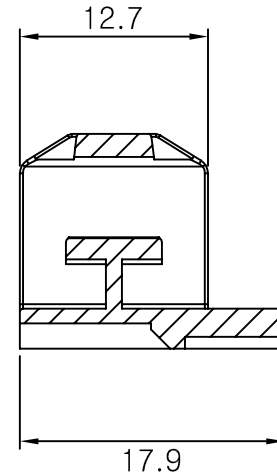

ISOMETRIC VIEW

ISO VIEW

SECTION B-B

TABLE 1

P/N : 1897255-2	P/N : 1-1897255-2
APPLICATION PANEL SIZE (THICKNESS : 1.2~1.8 mm)	APPLICATION PANEL SIZE (THICKNESS : 0.7~2.0 mm)

- NOTE
 1. GENERAL TOLERANCE : ±0.3, ±3°
 2. APPLICATION PANEL SIZE : SEE TABLE 1

NO	PART NO.	DESCRIPTION	MATERIAL	COLOR
2	1-1897255-2	SLOT CLIP FOR J300	PA66	BLACK
1	1897255-2	SLOT CLIP FOR J300	PA66	BLACK

THIS DRAWING IS A CONTROLLED DOCUMENT.		DWN SM LEE		
DIMENSIONS: mm		CHK KT LIM		
TOLERANCES UNLESS OTHERWISE SPECIFIED:		APVD HG CHO	NAME SLOT CLIP FOR J300	
0 PLC 1 PLC 2 PLC 3 PLC 4 PLC ANGLES		PRODUCT SPEC	SIZE A3	
MATERIAL SEE TABLE		FINISH -	CAGE CODE 00779	
		WEIGHT -	DRAWING NO C-1897255	
		CUSTOMER DRAWING	RESTRICTED TO -	
		SCALE 2:1	SHEET 1 OF 1	
			REV A1	