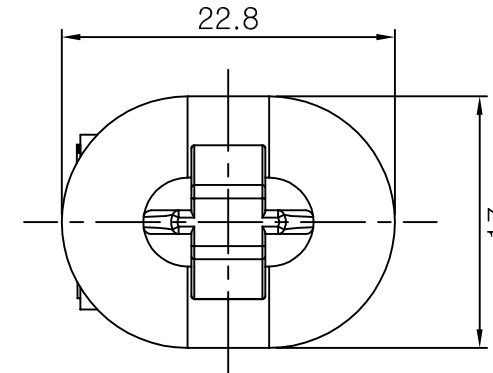

ISOMETRIC VIEW

ISO VIEW

SECTION B-B

TABLE 1

P/N : 1897255-2	P/N : 1-1897255-2
APPLICATION PANEL SIZE (THICKNESS : 1.2~1.8 mm)	APPLICATION PANEL SIZE (THICKNESS : 0.7~2.0 mm)

- NOTE
 1. GENERAL TOLERANCE : ±0.3, ±3°
 2. APPLICATION PANEL SIZE : SEE TABLE 1

NO	PART NO.	DESCRIPTION	MATERIAL	COLOR
2	1-1897255-2	SLOT CLIP FOR J300	PA66	BLACK
1	1897255-2	SLOT CLIP FOR J300	PA66	BLACK

THIS DRAWING IS A CONTROLLED DOCUMENT.		DWN SM LEE		
DIMENSIONS: mm		CHK KT LIM		
TOLERANCES UNLESS OTHERWISE SPECIFIED:		APVD HG CHO	NAME SLOT CLIP FOR J300	
0 PLC 1 PLC 2 PLC 3 PLC 4 PLC ANGLES		PRODUCT SPEC	SIZE A3	
MATERIAL SEE TABLE		FINISH -	CAGE CODE 00779	
		WEIGHT -	DRAWING NO C-1897255	
		CUSTOMER DRAWING	RESTRICTED TO -	
		SCALE 2:1	SHEET 1 OF 1	
			REV A1	