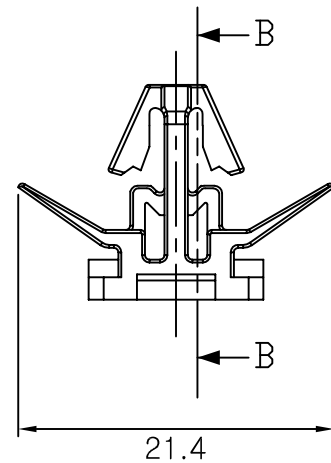

ISOMETRIC VIEW

ISO VIEW

SECTION B-B

TABLE 1

P/N : 1897255-2	P/N : 1-1897255-2
APPLICATION PANEL SIZE (THICKNESS : 1.2~1.8 mm)	APPLICATION PANEL SIZE (THICKNESS : 0.7~2.0 mm)

- NOTE
 1. GENERAL TOLERANCE : ±0.3, ±3°
 2. APPLICATION PANEL SIZE : SEE TABLE 1

NO	PART NO.	DESCRIPTION	MATERIAL	COLOR
2	1-1897255-2	SLOT CLIP FOR J300	PA66	BLACK
1	1897255-2	SLOT CLIP FOR J300	PA66	BLACK

THIS DRAWING IS A CONTROLLED DOCUMENT.		DWN SM LEE		
DIMENSIONS: mm		CHK KT LIM		
TOLERANCES UNLESS OTHERWISE SPECIFIED:		APVD HG CHO	NAME SLOT CLIP FOR J300	
0 PLC 1 PLC 2 PLC 3 PLC 4 PLC ANGLES		PRODUCT SPEC	SIZE A3	
MATERIAL SEE TABLE		FINISH -	CAGE CODE 00779	
		WEIGHT -	DRAWING NO C-1897255	
		CUSTOMER DRAWING	RESTRICTED TO -	
		SCALE 2:1	SHEET 1 OF 1	
			REV A1	