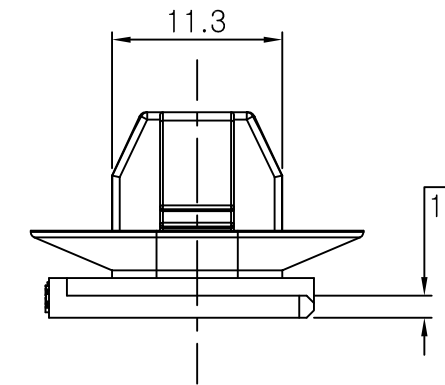

ISOMETRIC VIEW

ISO VIEW

SECTION B-B

TABLE 1

P/N : 1897255-2	P/N : 1-1897255-2
APPLICATION PANEL SIZE (THICKNESS : 1.2~1.8 mm)	APPLICATION PANEL SIZE (THICKNESS : 0.7~2.0 mm)

- NOTE
 1. GENERAL TOLERANCE : ±0.3, ±3°
 2. APPLICATION PANEL SIZE : SEE TABLE 1

NO	PART NO.	DESCRIPTION	MATERIAL	COLOR
2	1-1897255-2	SLOT CLIP FOR J300	PA66	BLACK
1	1897255-2	SLOT CLIP FOR J300	PA66	BLACK

THIS DRAWING IS A CONTROLLED DOCUMENT.		DWN SM LEE		
DIMENSIONS: mm		CHK KT LIM		
TOLERANCES UNLESS OTHERWISE SPECIFIED:		APVD HG CHO	NAME SLOT CLIP FOR J300	
0 PLC 1 PLC 2 PLC 3 PLC 4 PLC ANGLES		PRODUCT SPEC	SIZE A3	
MATERIAL SEE TABLE		FINISH -	CAGE CODE 00779	
		WEIGHT -	DRAWING NO C-1897255	
		CUSTOMER DRAWING	RESTRICTED TO -	
		SCALE 2:1	SHEET 1 OF 1	
			REV A1	