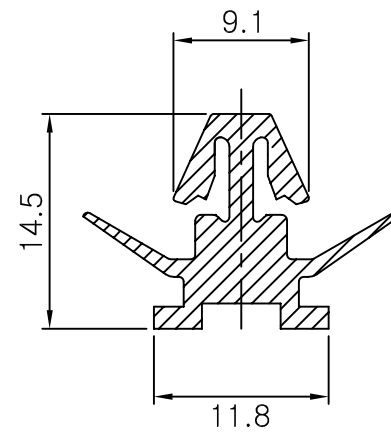

THIS DRAWING IS UNPUBLISHED.

RELEASED FOR PUBLICATION

20

© COPYRIGHT 20 BY -

ALL INTERNATIONAL RIGHTS RESERVED.

REVISIONS

P	LTR	DESCRIPTION	DATE	DWN	APVD
	A1	REVISED (ECR-10-021923)	07.DEC'10	SM	HG

SECTION A-A