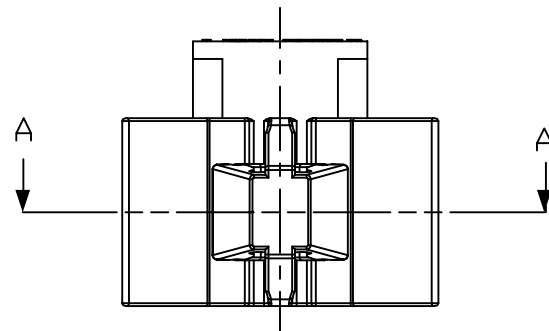

THIS DRAWING IS UNPUBLISHED.

RELEASED FOR PUBLICATION

20

© COPYRIGHT 20 BY -

ALL INTERNATIONAL RIGHTS RESERVED.

REVISIONS

P	LTR	DESCRIPTION	DATE	DWN	APVD
	A1	REVISED (ECR-10-021923)	07.DEC'10	SM	HG

SECTION A-A