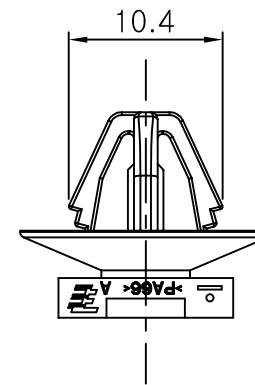

ISOMETRIC VIEW

ISO VIEW

SECTION B-B

TABLE 1

P/N : 1897255-2	P/N : 1-1897255-2
APPLICATION PANEL SIZE (THICKNESS : 1.2~1.8 mm)	APPLICATION PANEL SIZE (THICKNESS : 0.7~2.0 mm)

- NOTE
 1. GENERAL TOLERANCE : ±0.3, ±3°
 2. APPLICATION PANEL SIZE : SEE TABLE 1

NO	PART NO.	DESCRIPTION	MATERIAL	COLOR
2	1-1897255-2	SLOT CLIP FOR J300	PA66	BLACK
1	1897255-2	SLOT CLIP FOR J300	PA66	BLACK

THIS DRAWING IS A CONTROLLED DOCUMENT.		DWN SM LEE		
DIMENSIONS: mm		CHK KT LIM		
TOLERANCES UNLESS OTHERWISE SPECIFIED:		APVD HG CHO	NAME SLOT CLIP FOR J300	
0 PLC 1 PLC 2 PLC 3 PLC 4 PLC ANGLES		PRODUCT SPEC	SIZE A3	
MATERIAL SEE TABLE		FINISH -	CAGE CODE 00779	
		WEIGHT -	DRAWING NO C-1897255	
		CUSTOMER DRAWING	RESTRICTED TO -	
		SCALE 2:1	SHEET 1 OF 1	
			REV A1	