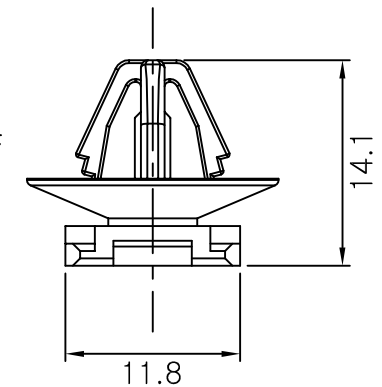

ISOMETRIC VIEW

ISO VIEW

SECTION B-B

TABLE 1

P/N : 1897255-2	P/N : 1-1897255-2
APPLICATION PANEL SIZE (THICKNESS : 1.2~1.8 mm)	APPLICATION PANEL SIZE (THICKNESS : 0.7~2.0 mm)

- NOTE
 1. GENERAL TOLERANCE : ±0.3, ±3°
 2. APPLICATION PANEL SIZE : SEE TABLE 1

NO	PART NO.	DESCRIPTION	MATERIAL	COLOR
2	1-1897255-2	SLOT CLIP FOR J300	PA66	BLACK
1	1897255-2	SLOT CLIP FOR J300	PA66	BLACK

THIS DRAWING IS A CONTROLLED DOCUMENT.		DWN SM LEE		
DIMENSIONS: mm		CHK KT LIM		
TOLERANCES UNLESS OTHERWISE SPECIFIED:		APVD HG CHO	NAME SLOT CLIP FOR J300	
0 PLC 1 PLC 2 PLC 3 PLC 4 PLC ANGLES		PRODUCT SPEC	SIZE A3	
MATERIAL SEE TABLE		FINISH -	CAGE CODE 00779	
		WEIGHT -	DRAWING NO C-1897255	
		CUSTOMER DRAWING	RESTRICTED TO -	
		SCALE 2:1	SHEET 1 OF 1	
			REV A1	