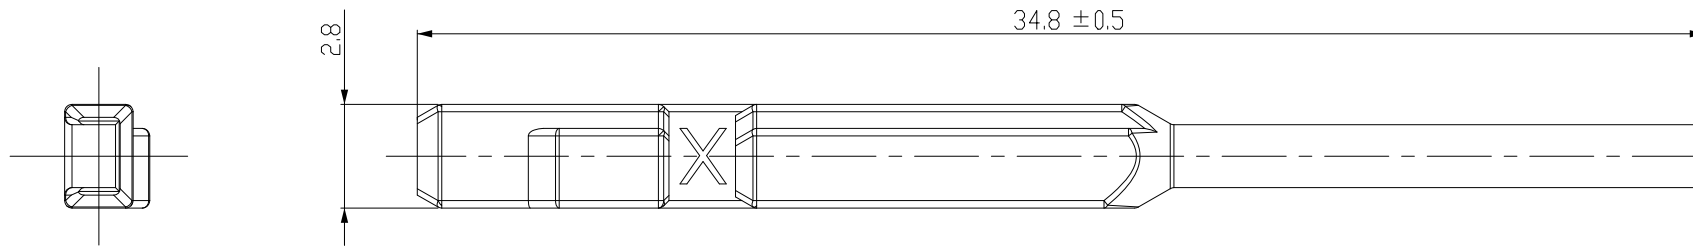

- Notes
- PACKAGING: LOOSE PIECE IN FOLDING BOX
 - USED AS SEALING PLUG ON 1897301, 1897302

NATURAL	PA66-GF15	SEALING PLUG 1.5MM-CLEAN-BODY	1897422-1
COLOR/FINISH	MATERIAL	DESCRIPTION	P/N

<small>THIS DRAWING IS A CONTROLLED DOCUMENT FOR TYCO ELECTRONICS CORPORATION IT IS SUBJECT TO CHANGE AND THE CONTROLLING ENGINEERING ORGANIZATION SHOULD BE CONTACTED FOR THE LATEST REVISION.</small>		DWN YH MA CHK YM CHOI APVD JK SONG PRODUCT SPEC APPLICATION SPEC WEIGHT CUSTOMER DRAWING		Tyco Electronics Kyungsan, korea NAME SEALING PLUG, CONTACT DUMMY 1.5MM-CLEAN-BODY RESTRICTED TO -	
DIMENSIONS: mm 3rd ANGLE PROJECTION	TOLERANCES UNLESS OTHERWISE SPECIFIED: ±0.3 ±3°	MATERIAL SEE TABLE FINISH -	SIZE A3	CAGE CODE 00779	DRAWING NO 1897422
			SCALE	SHEET	REV
			5:1	1 OF 1	A