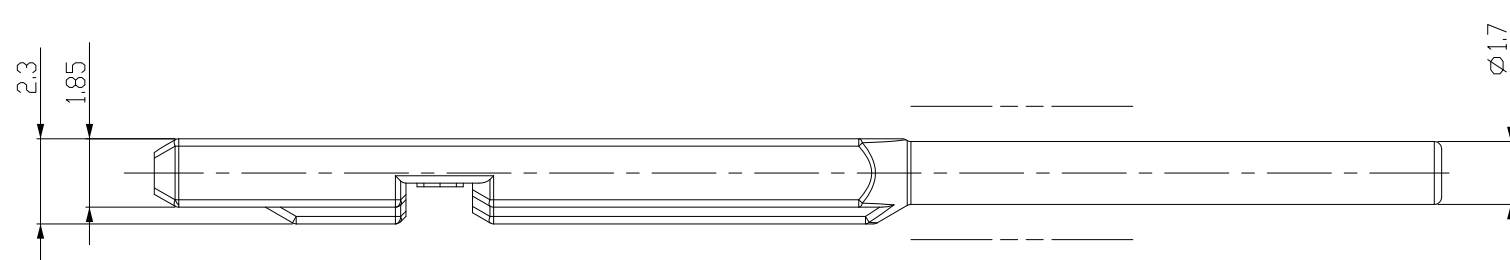

- Notes
- PACKAGING: LOOSE PIECE IN FOLDING BOX
 - USED AS SEALING PLUG ON 1897301, 1897302

NATURAL	PA66-GF15	SEALING PLUG 1.5MM-CLEAN-BODY	1897422-1
COLOR/FINISH	MATERIAL	DESCRIPTION	P/N

<small>THIS DRAWING IS A CONTROLLED DOCUMENT FOR TYCO ELECTRONICS CORPORATION IT IS SUBJECT TO CHANGE AND THE CONTROLLING ENGINEERING ORGANIZATION SHOULD BE CONTACTED FOR THE LATEST REVISION.</small>		DWN YH MA CHK YM CHOI APVD JK SONG PRODUCT SPEC APPLICATION SPEC WEIGHT CUSTOMER DRAWING		Tyco Electronics Kyungsan, korea NAME SEALING PLUG, CONTACT DUMMY 1.5MM-CLEAN-BODY RESTRICTED TO -	
DIMENSIONS: mm 3rd ANGLE PROJECTION	TOLERANCES UNLESS OTHERWISE SPECIFIED: ±0.3 ±3°	MATERIAL SEE TABLE FINISH -	SIZE A3	CAGE CODE 00779	DRAWING NO 1897422
			SCALE	SHEET	REV
			5:1	1 OF 1	A