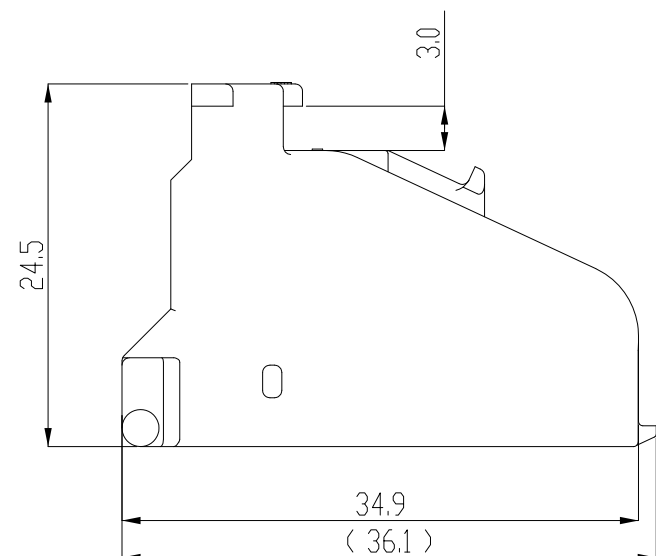

ISO VIEW
SCALE 1:1

1897692-2

1-1897692-2

COVER CODING

NOTE:

1. GENERAL TOLERANCE : ± 0.3 , $\pm 3.0^\circ$
2. APPLICABLE TAB CONNECTOR : 1897686
3. APPLICABLE REC. CONNECTOR ASS'Y : 1897688
4. CORRUGATE TUBE : NOT APPLICABLE

NO	COLOR	MATERIAL	DESCRIPTION	P/N	REV
2	BLACK	PBT-GF20	180 DEG COVER	1-1897692-2	A
1	BLACK	PBT-GF20	COVER	1897692-2	B

THIS DRAWING IS A CONTROLLED DOCUMENT.		DWN SJ CHOI	 TE Connectivity MCP1.5 SEALED 18P COVER					
DIMENSIONS: mm		CHK KT LIM				NAME		
		APVD HG CHO				PRODUCT SPEC		
TOLERANCES UNLESS OTHERWISE SPECIFIED:		FINISH				APPLICATION SPEC		
0 PLC \pm 1 PLC ± 0.1 2 PLC ± 0.01 3 PLC ± 0.001 4 PLC ± 0.0001 ANGLES \pm		MATERIAL	SIZE A3	CAGE CODE 00779	DRAWING NO C-1897692	RESTRICTED TO		
CUSTOMER DRAWING			SCALE 2:1	SHEET 1 OF 1	REV A1			