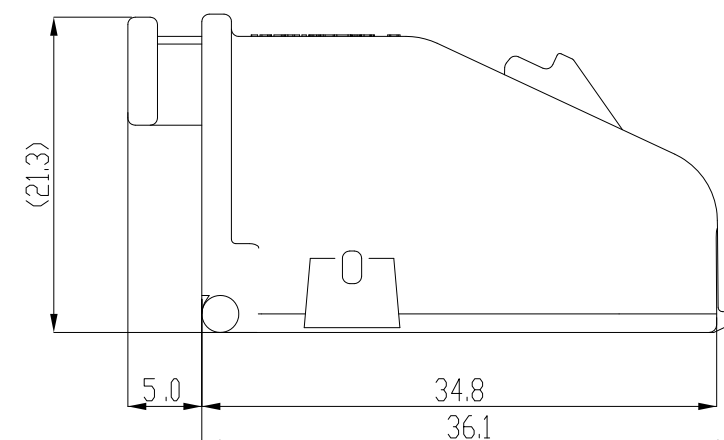

ISO VIEW
SCALE 1:1

1897692-2

1-1897692-2

COVER CODING

NOTE:

1. GENERAL TOLERANCE : ± 0.3 , $\pm 3.0^\circ$
2. APPLICABLE TAB CONNECTOR : 1897686
3. APPLICABLE REC. CONNECTOR ASS'Y : 1897688
4. CORRUGATE TUBE : NOT APPLICABLE

NO	COLOR	MATERIAL	DESCRIPTION	P/N	REV
2	BLACK	PBT-GF20	180 DEG COVER	1-1897692-2	A
1	BLACK	PBT-GF20	COVER	1897692-2	B

THIS DRAWING IS A CONTROLLED DOCUMENT.		DWN SJ CHOI	 TE Connectivity MCP1.5 SEALED 18P COVER					
DIMENSIONS: mm		CHK KT LIM				NAME		
		APVD HG CHO				PRODUCT SPEC		
TOLERANCES UNLESS OTHERWISE SPECIFIED:		FINISH				APPLICATION SPEC		
0 PLC \pm 1 PLC ± 0.1 2 PLC ± 0.01 3 PLC ± 0.001 4 PLC ± 0.0001 ANGLES \pm		MATERIAL	SIZE A3	CAGE CODE 00779	DRAWING NO C-1897692	RESTRICTED TO		
CUSTOMER DRAWING			SCALE 2:1	SHEET 1 OF 1	REV A1			