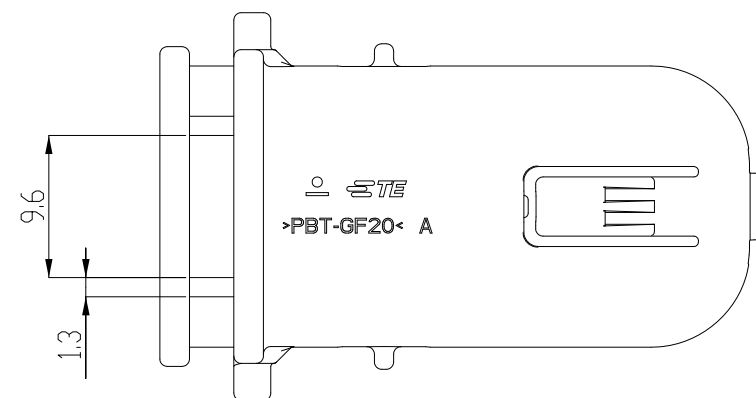

ISO VIEW
SCALE 1:1

1897692-2

1-1897692-2

COVER CODING

NOTE:

1. GENERAL TOLERANCE : ± 0.3 , $\pm 3.0^\circ$
2. APPLICABLE TAB CONNECTOR : 1897686
3. APPLICABLE REC. CONNECTOR ASS'Y : 1897688
4. CORRUGATE TUBE : NOT APPLICABLE

NO	COLOR	MATERIAL	DESCRIPTION	P/N	REV
2	BLACK	PBT-GF20	180 DEG COVER	1-1897692-2	A
1	BLACK	PBT-GF20	COVER	1897692-2	B

THIS DRAWING IS A CONTROLLED DOCUMENT.		DWN SJ CHOI	 TE Connectivity MCP1.5 SEALED 18P COVER					
DIMENSIONS: mm		CHK KT LIM				NAME		
		APVD HG CHO				PRODUCT SPEC		
TOLERANCES UNLESS OTHERWISE SPECIFIED:		FINISH				APPLICATION SPEC		
0 PLC \pm 1 PLC ± 0.1 2 PLC ± 0.01 3 PLC ± 0.001 4 PLC ± 0.0001 ANGLES \pm		MATERIAL	SIZE A3	CAGE CODE 00779	DRAWING NO C-1897692	RESTRICTED TO		
CUSTOMER DRAWING			SCALE 2:1	SHEET 1 OF 1	REV A1			