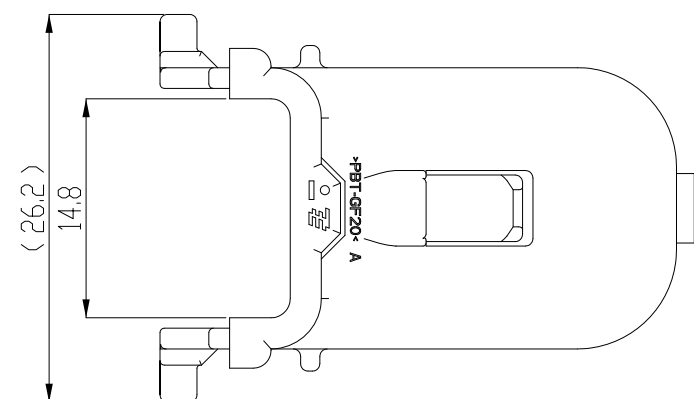

ISO VIEW
SCALE 1:1

1897692-2

1-1897692-2

COVER CODING

NOTE:

1. GENERAL TOLERANCE : ± 0.3 , $\pm 3.0^\circ$
2. APPLICABLE TAB CONNECTOR : 1897686
3. APPLICABLE REC. CONNECTOR ASS'Y : 1897688
4. CORRUGATE TUBE : NOT APPLICABLE

NO	COLOR	MATERIAL	DESCRIPTION	P/N	REV
2	BLACK	PBT-GF20	180 DEG COVER	1-1897692-2	A
1	BLACK	PBT-GF20	COVER	1897692-2	B

THIS DRAWING IS A CONTROLLED DOCUMENT.		DWN SJ CHOI	 TE Connectivity MCP1.5 SEALED 18P COVER					
DIMENSIONS: mm		CHK KT LIM				NAME		
		APVD HG CHO				PRODUCT SPEC		
TOLERANCES UNLESS OTHERWISE SPECIFIED:		FINISH				APPLICATION SPEC		
0 PLC \pm 1 PLC ± 0.1 2 PLC ± 0.01 3 PLC ± 0.001 4 PLC ± 0.0001 ANGLES \pm		MATERIAL	SIZE A3	CAGE CODE 00779	DRAWING NO C-1897692	RESTRICTED TO		
CUSTOMER DRAWING			SCALE 2:1	SHEET 1 OF 1	REV A1			