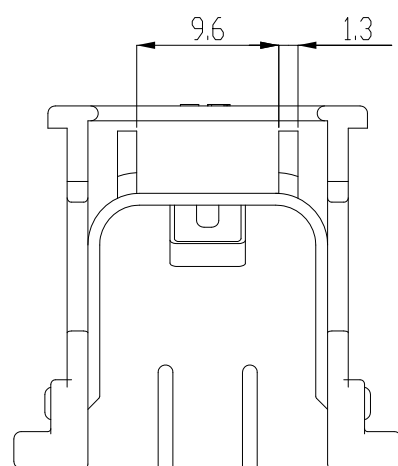

ISO VIEW
SCALE 1:1

1897692-2

1-1897692-2

COVER CODING

NOTE:

1. GENERAL TOLERANCE : ± 0.3 , $\pm 3.0^\circ$
2. APPLICABLE TAB CONNECTOR : 1897686
3. APPLICABLE REC. CONNECTOR ASS'Y : 1897688
4. CORRUGATE TUBE : NOT APPLICABLE

NO	COLOR	MATERIAL	DESCRIPTION	P/N	REV
2	BLACK	PBT-GF20	180 DEG COVER	1-1897692-2	A
1	BLACK	PBT-GF20	COVER	1897692-2	B

THIS DRAWING IS A CONTROLLED DOCUMENT.		DWN SJ CHOI	 TE Connectivity MCP1.5 SEALED 18P COVER					
DIMENSIONS: mm		CHK KT LIM				NAME		
		APVD HG CHO				PRODUCT SPEC		
TOLERANCES UNLESS OTHERWISE SPECIFIED:		FINISH				APPLICATION SPEC		
0 PLC \pm 1 PLC ± 0.1 2 PLC ± 0.01 3 PLC ± 0.001 4 PLC ± 0.0001 ANGLES \pm		MATERIAL	SIZE A3	CAGE CODE 00779	DRAWING NO C-1897692	RESTRICTED TO		
CUSTOMER DRAWING			SCALE 2:1	SHEET 1 OF 1	REV A1			