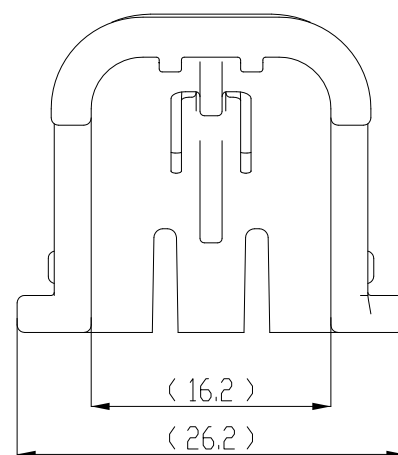

THIS DRAWING IS UNPUBLISHED.

RELEASED FOR PUBLICATION

20

REVISIONS

© COPYRIGHT 20 BY -

ALL RIGHTS RESERVED.

LTR	DESCRIPTION	DATE	DWN	APVD
A1	REVISED(ECR-14-008909)	21.OCT.14	SJ	HG

ISO VIEW
SCALE 1:1

ISO VIEW
SCALE 1:1

1897692-2

1-1897692-2

COVER CODING

NOTE:

1. GENERAL TOLERANCE : ± 0.3 , $\pm 3.0^\circ$
2. APPLICABLE TAB CONNECTOR : 1897686
3. APPLICABLE REC. CONNECTOR ASS'Y : 1897688
4. CORRUGATE TUBE : NOT APPLICABLE

NO	COLOR	MATERIAL	DESCRIPTION	P/N	REV
2	BLACK	PBT-GF20	180 DEG COVER	1-1897692-2	A
1	BLACK	PBT-GF20	COVER	1897692-2	B

THIS DRAWING IS A CONTROLLED DOCUMENT.		DWN SJ CHOI	 TE Connectivity MCP1.5 SEALED 18P COVER					
DIMENSIONS: mm		CHK KT LIM				NAME		
		APVD HG CHO				PRODUCT SPEC		
TOLERANCES UNLESS OTHERWISE SPECIFIED:		FINISH				APPLICATION SPEC		
0 PLC \pm 1 PLC ± 0.1 2 PLC ± 0.01 3 PLC ± 0.001 4 PLC ± 0.0001 ANGLES \pm		MATERIAL	SIZE A3	CAGE CODE 00779	DRAWING NO C-1897692	RESTRICTED TO		
CUSTOMER DRAWING			SCALE 2:1	SHEET 1 OF 1	REV A1			