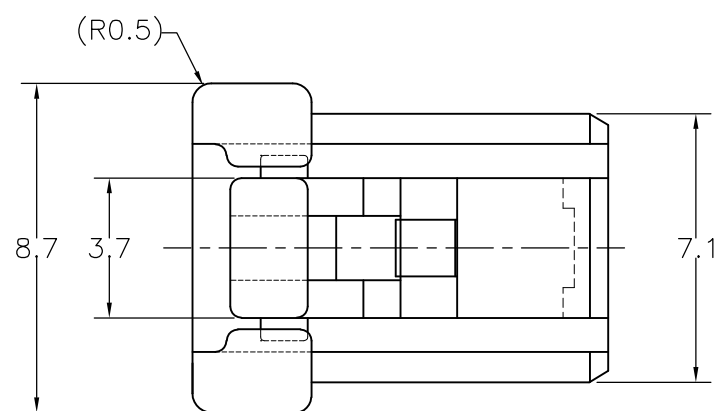

断面 A-A
SECT A-A

TYPE OF KEYING

注記
 1. 一般公差: ±0.3
 △ 材料PBTガラス強化(UL94V-0)
 ⊕ かん合相手製品型番
 キャップハウジング: TABLE参照のこと
 リセコンタクト: 917683, 917684

NOTE
 1. GENERAL TOLERANCE: ±0.3
 △ MATERIAL: PBT GLASS FILLED (UL94V-0)
 ⊕ MATING CONN. P/N
 CAP HOUSING: SEE TABLE
 REC CONTACT: 917683, 917684

THIS DRAWING IS A CONTROLLED DOCUMENT.		DWN J.SATO 01NOV05	Tyco Electronics AMP K.K. Kawasaki, Japan													
DIMENSIONS: 単位: 耗 mm		CHK T.HATANO 01NOV05														
TOLERANCES UNLESS OTHERWISE SPECIFIED: 一般公差		APVD N.YAMASAKI 01NOV05	NAME 名称 GRACE INERTIA CONNECTOR 2.5 W PLUG HOUSING 2P													
<table border="1"> <tr><td>0 PLC</td><td>±</td></tr> <tr><td>1 PLC</td><td>±</td></tr> <tr><td>2 PLC</td><td>±</td></tr> <tr><td>3 PLC</td><td>±</td></tr> <tr><td>4 PLC</td><td>±</td></tr> <tr><td>ANGLES</td><td>±</td></tr> </table>		0 PLC	±	1 PLC	±	2 PLC	±	3 PLC	±	4 PLC	±	ANGLES	±	PRODUCT SPEC 製品規格 108-78350	DRAWING NO 番号 A3 00779 C-1903388	
0 PLC	±															
1 PLC	±															
2 PLC	±															
3 PLC	±															
4 PLC	±															
ANGLES	±															
MATERIAL 材料 SEE NOTE △		FINISH 仕上	RESTRICTED TO —													
WEIGHT		SCALE 尺度 5:1		SHEET 1 OF 1												
CUSTOMER DRAWING		REV B1														