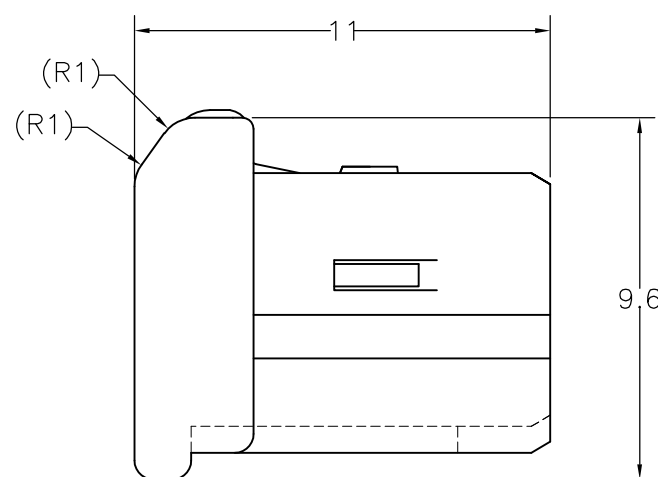

断面 A-A
SECT A-A

TYPE OF KEYING

注記
 1. 一般公差: ±0.3
 △ 材料PBTガラス強化(UL94V-0)
 ⊕ かん合相手製品型番
 キャップハウジング: TABLE参照のこと
 リセコンタクト: 917683, 917684

NOTE
 1. GENERAL TOLERANCE: ±0.3
 △ MATERIAL: PBT GLASS FILLED (UL94V-0)
 ⊕ MATING CONN. P/N
 CAP HOUSING: SEE TABLE
 REC CONTACT: 917683, 917684

THIS DRAWING IS A CONTROLLED DOCUMENT.		DWN J.SATO 01NOV05	Tyco Electronics AMP K.K. Kawasaki, Japan													
DIMENSIONS: 単位: 耗 mm		CHK T.HATANO 01NOV05														
TOLERANCES UNLESS OTHERWISE SPECIFIED: 一般公差		APVD N.YAMASAKI 01NOV05	NAME 名称 GRACE INERTIA CONNECTOR 2.5 W PLUG HOUSING 2P													
<table border="1"> <tr><td>0 PLC</td><td>±</td></tr> <tr><td>1 PLC</td><td>±</td></tr> <tr><td>2 PLC</td><td>±</td></tr> <tr><td>3 PLC</td><td>±</td></tr> <tr><td>4 PLC</td><td>±</td></tr> <tr><td>ANGLES</td><td>±</td></tr> </table>		0 PLC	±	1 PLC	±	2 PLC	±	3 PLC	±	4 PLC	±	ANGLES	±	PRODUCT SPEC 製品規格 108-78350	DRAWING NO 番号 A3 00779 C-1903388	
0 PLC	±															
1 PLC	±															
2 PLC	±															
3 PLC	±															
4 PLC	±															
ANGLES	±															
MATERIAL 材料 SEE NOTE △		FINISH 仕上	RESTRICTED TO —													
WEIGHT		SCALE 尺度 5:1		SHEET 1 OF 1												
CUSTOMER DRAWING		REV B1														