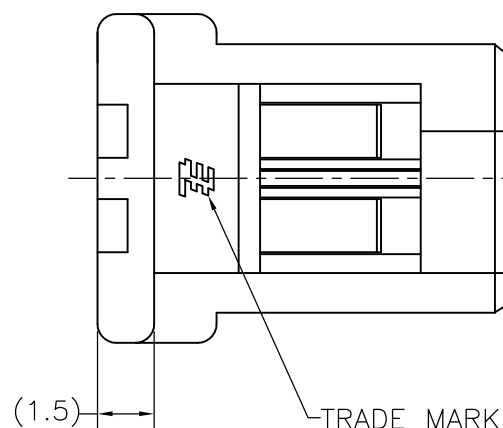

断面 A-A
SECT A-A

TYPE OF KEYING

注記
 1. 一般公差: ±0.3
 △ 材料PBTガラス強化(UL94V-0)
 ⊕ かん合相手製品型番
 キャップハウジング: TABLE参照のこと
 リセコンタクト: 917683, 917684

NOTE
 1. GENERAL TOLERANCE: ±0.3
 △ MATERIAL: PBT GLASS FILLED (UL94V-0)
 ⊕ MATING CONN. P/N
 CAP HOUSING: SEE TABLE
 REC CONTACT: 917683, 917684

THIS DRAWING IS A CONTROLLED DOCUMENT.		DWN J.SATO 01NOV05	Tyco Electronics AMP K.K. Kawasaki, Japan													
DIMENSIONS: 単位: 耗 mm		CHK T.HATANO 01NOV05														
TOLERANCES UNLESS OTHERWISE SPECIFIED: 一般公差		APVD N.YAMASAKI 01NOV05	NAME 名称 GRACE INERTIA CONNECTOR 2.5 W PLUG HOUSING 2P													
<table border="1"> <tr><td>0 PLC</td><td>±</td></tr> <tr><td>1 PLC</td><td>±</td></tr> <tr><td>2 PLC</td><td>±</td></tr> <tr><td>3 PLC</td><td>±</td></tr> <tr><td>4 PLC</td><td>±</td></tr> <tr><td>ANGLES</td><td>±</td></tr> </table>		0 PLC	±	1 PLC	±	2 PLC	±	3 PLC	±	4 PLC	±	ANGLES	±	PRODUCT SPEC 製品規格 108-78350	DRAWING NO 番号 A3 00779 C-1903388	
0 PLC	±															
1 PLC	±															
2 PLC	±															
3 PLC	±															
4 PLC	±															
ANGLES	±															
MATERIAL 材料 SEE NOTE △		FINISH 仕上	RESTRICTED TO —													
WEIGHT		SCALE 尺度 5:1		SHEET 1 OF 1												
CUSTOMER DRAWING		REV B1														