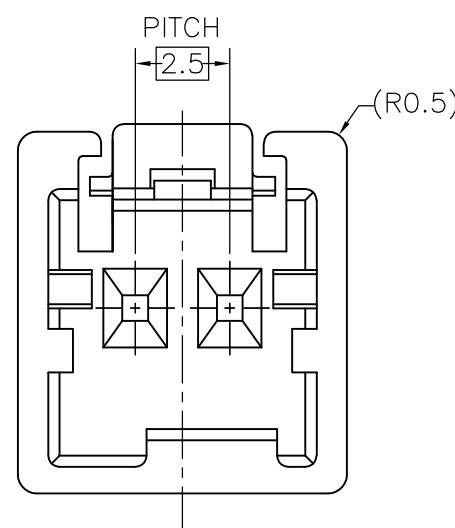

断面 A-A
SECT A-A

TYPE OF KEYING

注記
 1. 一般公差: ±0.3
 △ 材料PBTガラス強化(UL94V-0)
 ⊕ かん合相手製品型番
 キャップハウジング: TABLE参照のこと
 リセコンタクト: 917683, 917684

NOTE
 1. GENERAL TOLERANCE: ±0.3
 △ MATERIAL: PBT GLASS FILLED (UL94V-0)
 ⊕ MATING CONN. P/N
 CAP HOUSING: SEE TABLE
 REC CONTACT: 917683, 917684

THIS DRAWING IS A CONTROLLED DOCUMENT.		DWN J.SATO 01NOV05	Tyco Electronics AMP K.K. Kawasaki, Japan													
DIMENSIONS: 単位: 耗 mm		CHK T.HATANO 01NOV05														
TOLERANCES UNLESS OTHERWISE SPECIFIED: 一般公差		APVD N.YAMASAKI 01NOV05	NAME 名称 GRACE INERTIA CONNECTOR 2.5 W PLUG HOUSING 2P													
<table border="1"> <tr><td>0 PLC</td><td>±</td></tr> <tr><td>1 PLC</td><td>±</td></tr> <tr><td>2 PLC</td><td>±</td></tr> <tr><td>3 PLC</td><td>±</td></tr> <tr><td>4 PLC</td><td>±</td></tr> <tr><td>ANGLES</td><td>±</td></tr> </table>		0 PLC	±	1 PLC	±	2 PLC	±	3 PLC	±	4 PLC	±	ANGLES	±	PRODUCT SPEC 製品規格 108-78350	DRAWING NO 番号 A3 00779 C-1903388	
0 PLC	±															
1 PLC	±															
2 PLC	±															
3 PLC	±															
4 PLC	±															
ANGLES	±															
MATERIAL 材料 SEE NOTE △		FINISH 仕上	RESTRICTED TO —													
WEIGHT		SCALE 尺度 5:1		SHEET 1 OF 1												
CUSTOMER DRAWING		REV B1														