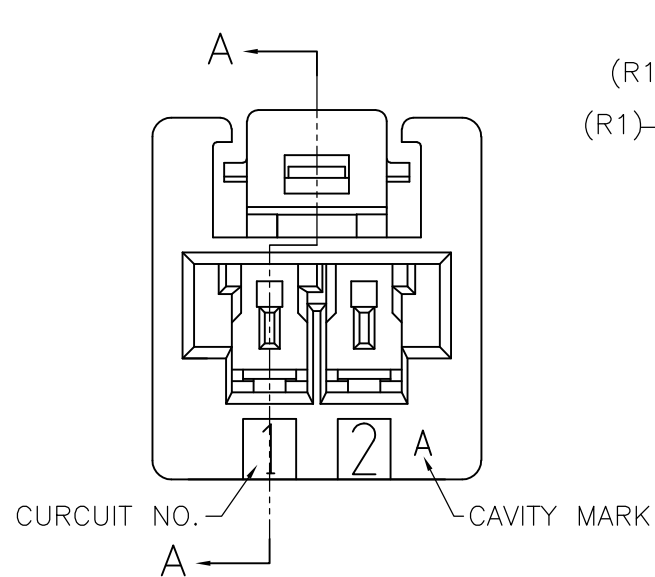

断面 A-A
SECT A-A

TYPE OF KEYING

注記
 1. 一般公差: ±0.3
 △ 材料PBTガラス強化(UL94V-0)
 ⊕ かん合相手製品型番
 キャップハウジング: TABLE参照のこと
 リセコンタクト: 917683, 917684

NOTE
 1. GENERAL TOLERANCE: ±0.3
 △ MATERIAL: PBT GLASS FILLED (UL94V-0)
 ⊕ MATING CONN. P/N
 CAP HOUSING: SEE TABLE
 REC CONTACT: 917683, 917684

THIS DRAWING IS A CONTROLLED DOCUMENT.		DWN J.SATO 01NOV05	Tyco Electronics AMP K.K. Kawasaki, Japan													
DIMENSIONS: 単位: 耗 mm		CHK T.HATANO 01NOV05														
TOLERANCES UNLESS OTHERWISE SPECIFIED: 一般公差		APVD N.YAMASAKI 01NOV05	NAME 名称 GRACE INERTIA CONNECTOR 2.5 W PLUG HOUSING 2P													
<table border="1"> <tr><td>0 PLC</td><td>±</td></tr> <tr><td>1 PLC</td><td>±</td></tr> <tr><td>2 PLC</td><td>±</td></tr> <tr><td>3 PLC</td><td>±</td></tr> <tr><td>4 PLC</td><td>±</td></tr> <tr><td>ANGLES</td><td>±</td></tr> </table>		0 PLC	±	1 PLC	±	2 PLC	±	3 PLC	±	4 PLC	±	ANGLES	±	PRODUCT SPEC 製品規格 108-78350	DRAWING NO 番号 A3 00779 C-1903388	
0 PLC	±															
1 PLC	±															
2 PLC	±															
3 PLC	±															
4 PLC	±															
ANGLES	±															
MATERIAL 材料 SEE NOTE △		FINISH 仕上	RESTRICTED TO —													
WEIGHT		SCALE 尺度 5:1		SHEET 1 OF 1												
CUSTOMER DRAWING		REV B1														