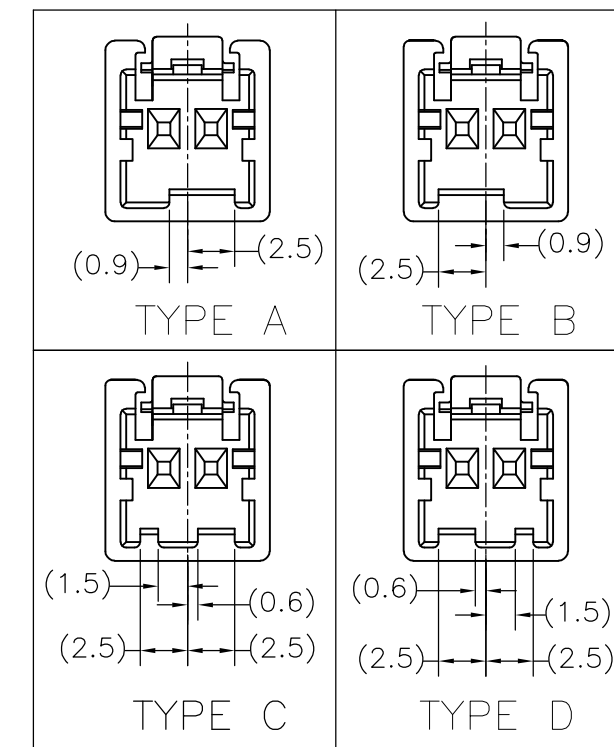

断面 A-A
SECT A-A

TYPE OF KEYING

注記
 1. 一般公差: ±0.3
 △ 材料PBTガラス強化(UL94V-0)
 ⊕ かん合相手製品型番
 キャップハウジング: TABLE参照のこと
 リセコンタクト: 917683, 917684

NOTE
 1. GENERAL TOLERANCE: ±0.3
 △ MATERIAL: PBT GLASS FILLED (UL94V-0)
 ⊕ MATING CONN. P/N
 CAP HOUSING: SEE TABLE
 REC CONTACT: 917683, 917684

THIS DRAWING IS A CONTROLLED DOCUMENT.		DWN J.SATO 01NOV05	Tyco Electronics AMP K.K. Kawasaki, Japan													
DIMENSIONS: 単位: 耗 mm		CHK T.HATANO 01NOV05														
TOLERANCES UNLESS OTHERWISE SPECIFIED: 一般公差		APVD N.YAMASAKI 01NOV05	NAME 名称 GRACE INERTIA CONNECTOR 2.5 W PLUG HOUSING 2P													
<table border="1"> <tr><td>0 PLC</td><td>±</td></tr> <tr><td>1 PLC</td><td>±</td></tr> <tr><td>2 PLC</td><td>±</td></tr> <tr><td>3 PLC</td><td>±</td></tr> <tr><td>4 PLC</td><td>±</td></tr> <tr><td>ANGLES</td><td>±</td></tr> </table>		0 PLC	±	1 PLC	±	2 PLC	±	3 PLC	±	4 PLC	±	ANGLES	±	PRODUCT SPEC 製品規格 108-78350	DRAWING NO 番号 A3 00779 C-1903388	
0 PLC	±															
1 PLC	±															
2 PLC	±															
3 PLC	±															
4 PLC	±															
ANGLES	±															
MATERIAL 材料 SEE NOTE △		FINISH 仕上	RESTRICTED TO —													
WEIGHT		SCALE 尺度 5:1		SHEET 1 OF 1												
CUSTOMER DRAWING		REV B1														