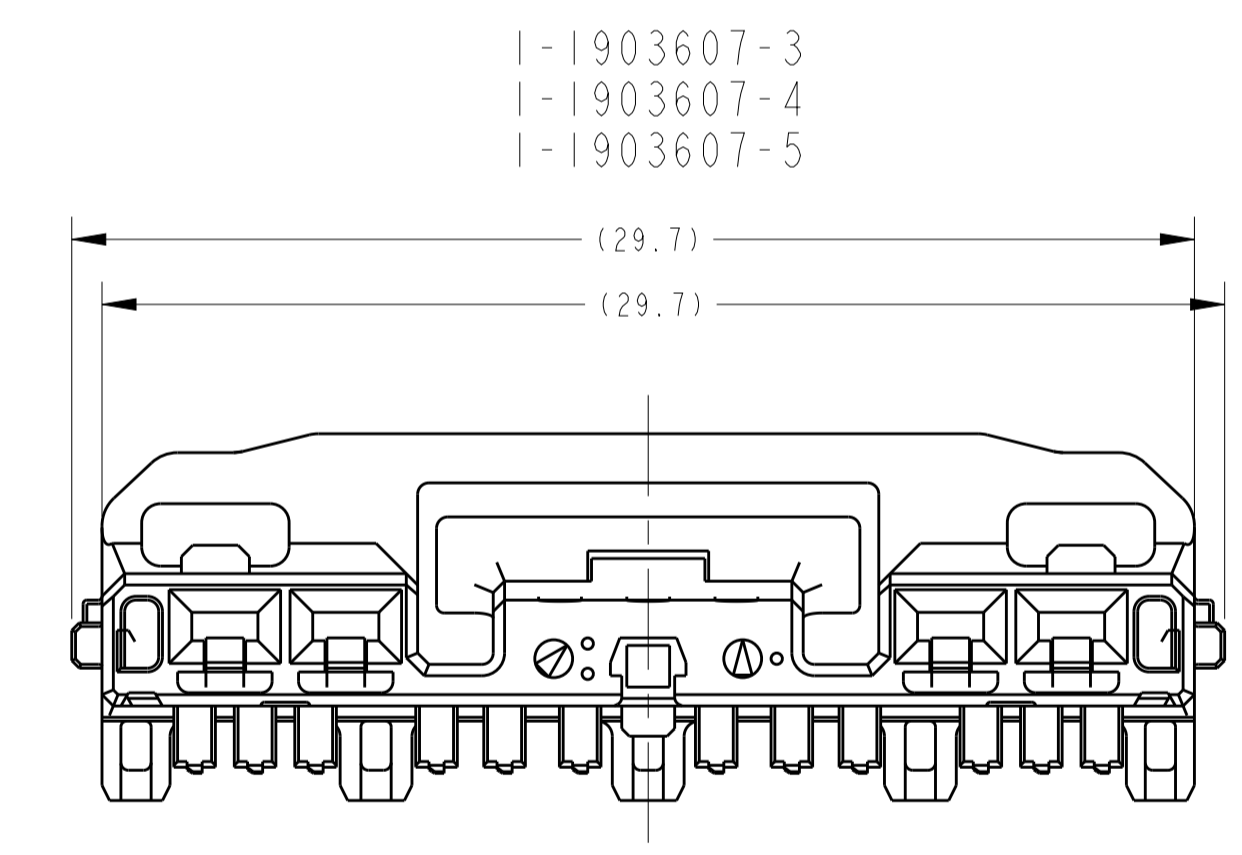

1-1903607-3
1-1903607-4
1-1903607-5

1. 本製品は、別番のコンポーネントと組合せて使用する。
  2. 取扱説明書 NO: 411-78268, 78269
  3. 組合せ相手型番・取扱説明書を参照のこと。
  4. 嵌合相手代表型番：取扱説明書を参照のこと。
  5. 1.5型端子の仕様は、各製造・供給元の仕様書を確認すること。
1. THIS PRODUCT IS USED STACK WITH ANOTHER COMPONENTS.
  2. HANDLING OF THIS PART SHOULD FOLLOW INSTRUCTION SHEET NO.411-78268,78269.
  3. COMPONENTS NUMBER OF STACKING;REFERENCE TO INSTRUCTION SHEET.
  4. MATING CONNECTOR PART(TYPICAL);REFERENCE TO INSTRUCTION SHEET.
  5. REFERENCE TO "1.5 RECEPTACLE CONTACT SPECIFICATION" BY PRODUCT MAKER AND SUPPLIERS SPECIFIED.

PACKING STYLE	COLOR	PART NO.
PAPER BOX ダンボール箱	GRAY	1-1903607-5
	BLACK	1-1903607-4
SOFT TRAY プラスチックトレイ	NATURAL	1-1903607-3
	BLACK	1903607-6
	BLACK	1903607-5
	BLACK	1903607-4
	NATURAL	1903607-3
	NATURAL	1903607-2
OUTER 外装	INNER 内装	
PACKING STYLE	COLOR	PART NO.

THIS DRAWING IS A CONTROLLED DOCUMENT.		DWN R. KATO	03DEC08	TE Connectivity 1.5 4 POSITION LOCK HOUSING STACKING TYPE	
DIMENSIONS: mm		CHK R. KOMIYAMA	03DEC08		
TOLERANCES UNLESS OTHERWISE SPECIFIED: mm		APVD H. YAMAGAMI	03DEC08	NAME 1903607-5	
0-PLC ±0.3 1-PLC ±0.5 2-PLC ±0.13 3-PLC ±0.13 4-PLC ±0.001		PRODUCT SPEC 108-78437, 78438		SIZE A1	
MATERIAL PBT		FINISH SEE TABLE		WEIGHT 1.52 g	
CUSTOMER DRAWING		SCALE 5:1		SHEET 1 OF 1