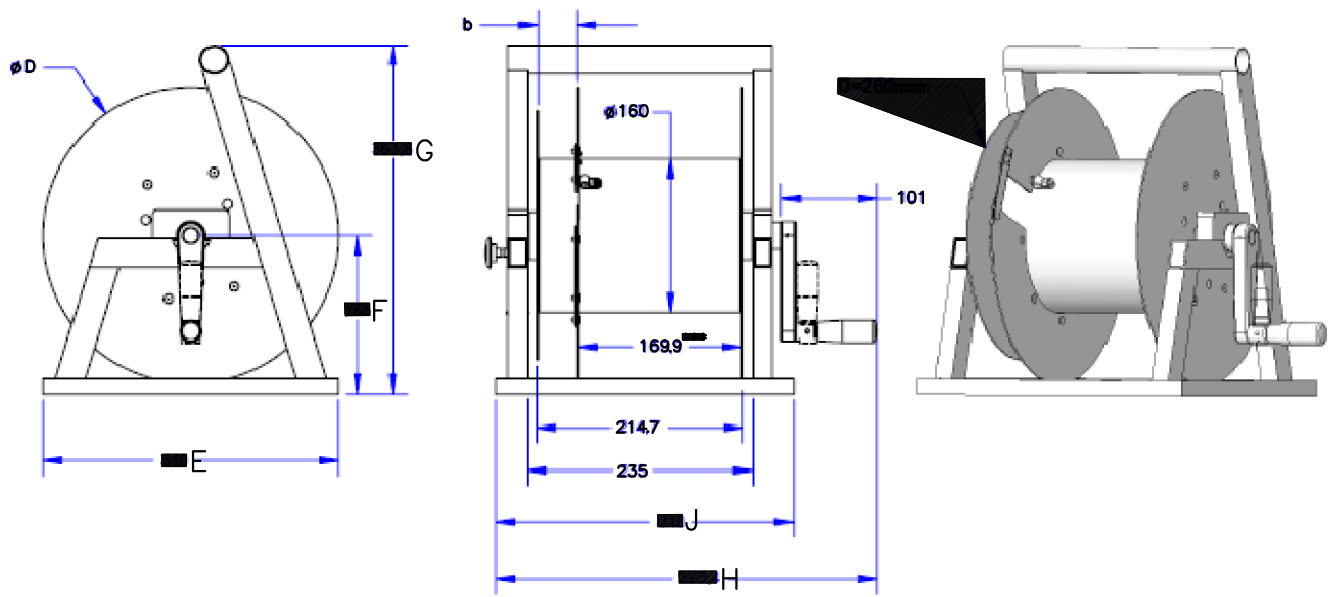

THIS DRAWING IS UNPUBLISHED. RELEASED FOR PUBLICATION
 © COPYRIGHT - By - ALL RIGHTS RESERVED.

LOC	DIST	REVISIONS					
		P	LTR	DESCRIPTION	DATE	DWN	APVD
-	-	B		ECO-14-006873	08MAY14	KG	DK

BLACK	675	525	700	560	290	393.5	545.7	262.5	353.4	460	40	1-1918930-4
BLACK	-	-	-	-	290	393.5	545.7	-	353.4	378	40	1-1918930-3
BLACK	932	699	1125	844	290	393.5	570.5	267.7	359.4	518	40	1-1918930-2
BLACK	228	171	281	211	290	393.4	363.6	165	310	310	40	1-1918930-1
GREEN RAL 6006	675	525	700	560	290	393.5	545.7	262.5	353.4	460	40	1918930-3
GREEN	932	699	1125	844	352.5	415.5	567.2	267.7	380	520	40	1918930-2
GREEN RAL 6006	228	171	281	211	290	393.4	363.6	165	310	310	40	1918930-1
FINISH COLOR	STRAIGHT LAY	RANDOM LAY	STRAIGHT LAY	RANDOM LAY	J (mm)	H (mm)	G (mm)	F (mm)	E (mm)	øD (mm)	b (mm)	PART NUMBER
	ø5.5mm CABLE CAPACITY (M)		ø5.0mm CABLE CAPACITY (M)									

- 1. DIMENSIONS ARE FOR REFERENCE ONLY.
- 2 MATERIAL: ALUMINUM 6061-T6.
- 3 FINISH: POLYESTER EPOXY, COLOR (SEE TABLE).

THIS DRAWING IS A CONTROLLED DOCUMENT.		DWN K. GLATFELTER 24OCT2006	TE Connectivity				
DIMENSIONS: mm		CHK J. SHIPE 17NOV2006					
TOLERANCES UNLESS OTHERWISE SPECIFIED:		APVD D. BAECHTLE 17NOV2006	NAME CABLE REEL ASSEMBLY w/STAND				
0 PLC ± - 1 PLC ± - 2 PLC ± - 3 PLC ± - 4 PLC ± - ANGLES ± -		PRODUCT SPEC -	-				
MATERIAL - 2		APPLICATION SPEC -	SIZE A3	CAGE CODE 00779	DRAWING NO C-1918930	RESTRICTED TO -	
FINISH - 3		WEIGHT -	CUSTOMER DRAWING		SCALE NTS	SHEET 1 OF 1	REV B