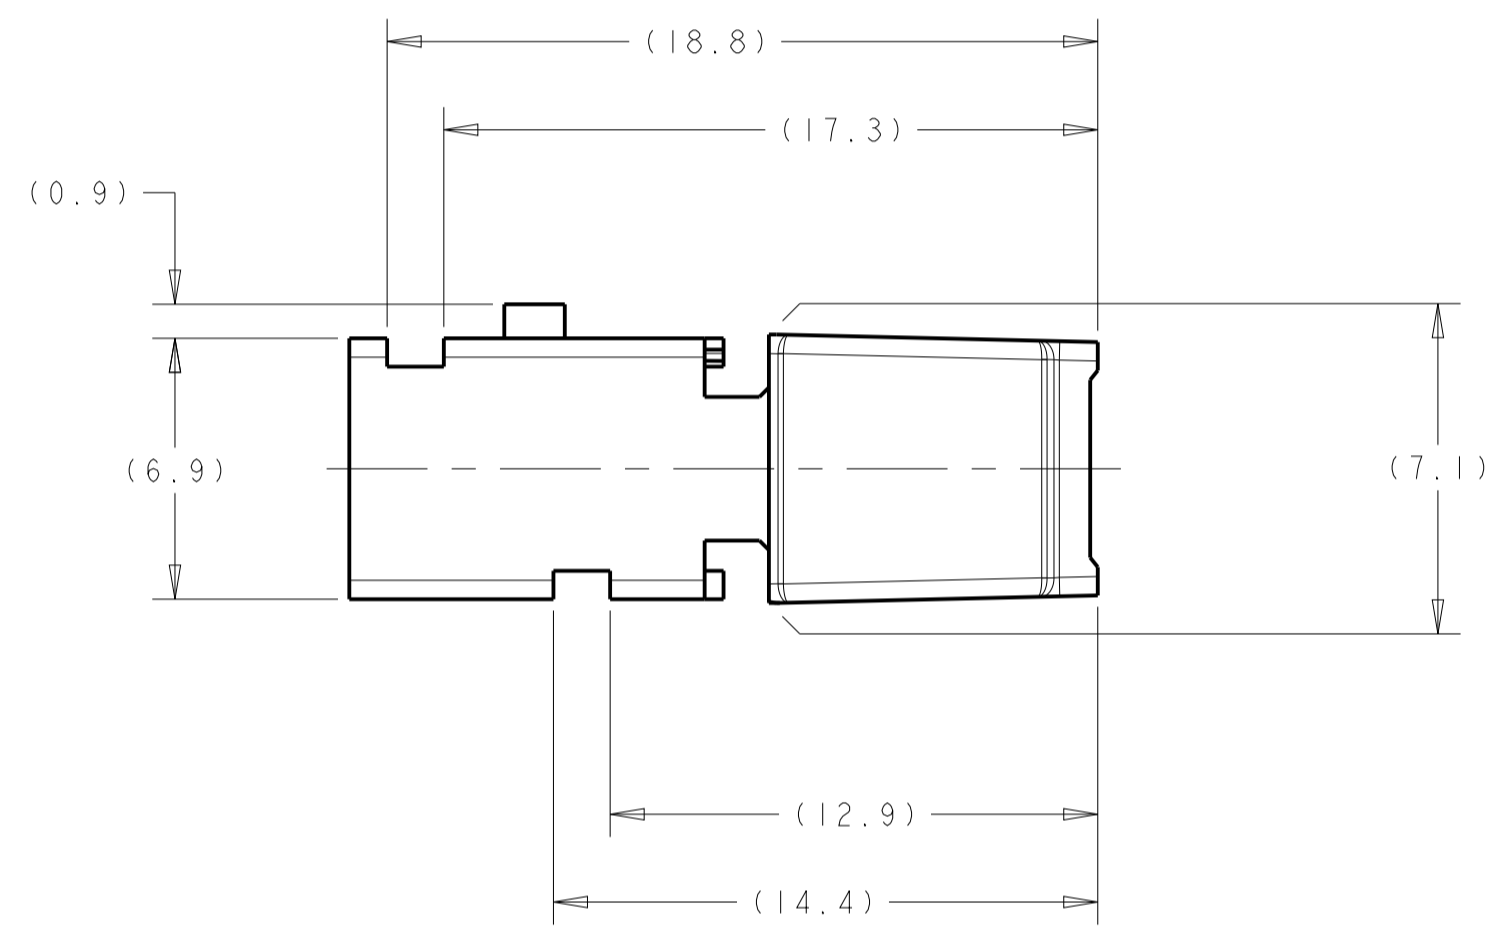

LOC	DIST	REVISIONS					
		P	LTN	DESCRIPTION	DATE	DWN	APVD
		A		INITIAL RELEASE	12FEB2008	DJH	RDH
		A1		REVISED PER ECO-021788	02SEP2008	DLD	CJS
		A2		REV PER ECO-21-005828	21MAY2021	RGV	CJS

△ NYLON 6/6, COLOR: SEE TABLE, 35% GLASS FILLED.  
 2. CONTACTS SOLD SEPARATELY. SEE DRAWING NUMBER 1456574 FOR TERMINATION AND REELING OPTIONS.

ISOMETRIC VIEWS  
SCALE 4:1

DETAIL B

DETAIL C

CONFIGURATION	COLOR	PART NUMBER	
1924141-1 THRU 1-0	PER DETAIL C	BLACK	1924136-4
1924141-1 THRU 1-0	PER DETAIL C	BLACK	1924136-3
1924346-1 THRU -6	PER DETAIL B	GRAY	1924136-2
1924346-1 THRU -6	AS SHOWN	BLACK	1924136-1

DIMENSIONS: mm 		TOLERANCES UNLESS OTHERWISE SPECIFIED: 0 PLC ± 1 PLC ± 2 PLC ± 3 PLC ± 4 PLC ± ANGLES ±		DWN: D.J. HARDY 12FEB2008 CHK: R.D. HETRICK 12FEB2008 APVD: R.D. HETRICK 12FEB2008 NAME: R.D. HETRICK PRODUCT SPEC: APPLICATION SPEC: WEIGHT: CUSTOMER DRAWING		Tyco Electronics Harrisburg, PA 17105-3608 CARRIER, GENERATION Y, 0.64mm LAC CONNECTOR SIZE: A1 CAGE CODE: 00779 DRAWING NO: 1924136 SCALE: 5:1 SHEET: 1 OF 1 REV: A2	
-----------------------	--	---	--	---	--	--	--