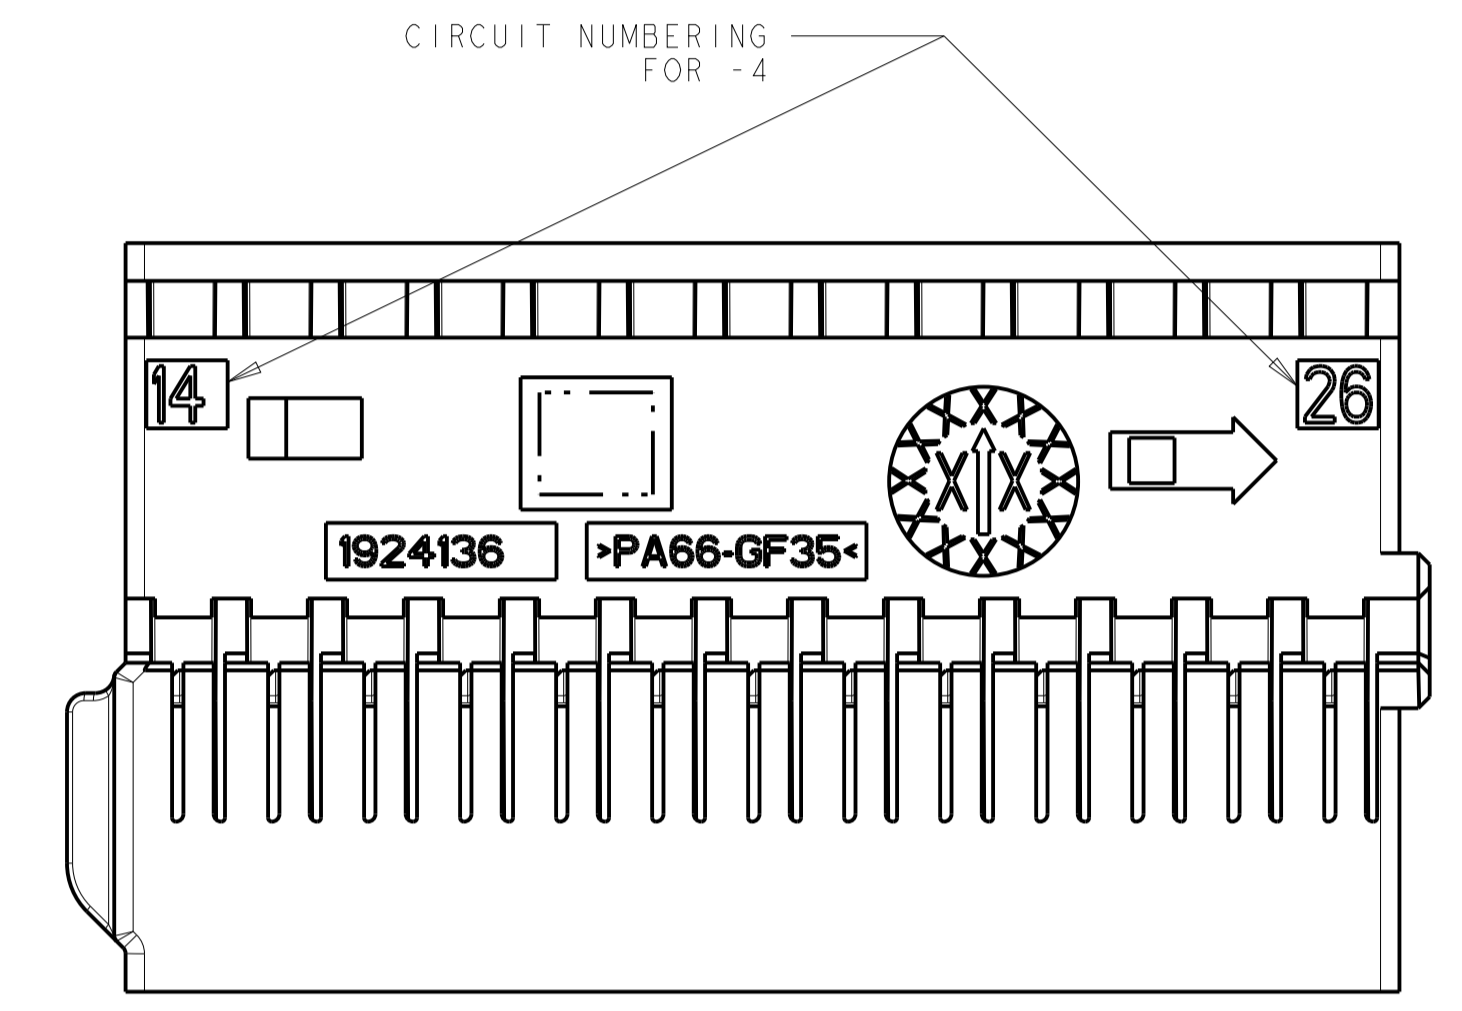

LOC	DIST	REVISIONS					
		P	LTN	DESCRIPTION	DATE	DWN	APVD
		A		INITIAL RELEASE	12FEB2008	DJH	RDH
		A1		REVISED PER ECO-021788	02SEP2008	DLD	CJS
		A2		REV PER ECO-21-005828	21MAY2021	RGV	CJS

△ NYLON 6/6, COLOR: SEE TABLE, 35% GLASS FILLED.  
 2. CONTACTS SOLD SEPARATELY. SEE DRAWING NUMBER 1456574 FOR TERMINATION AND REELING OPTIONS.

ISOMETRIC VIEWS  
SCALE 4:1

DETAIL B

DETAIL C

CONFIGURATION	COLOR	PART NUMBER	
1924141-1 THRU 1-0	PER DETAIL C	BLACK	1924136-4
1924141-1 THRU 1-0	PER DETAIL C	BLACK	1924136-3
1924346-1 THRU -6	PER DETAIL B	GRAY	1924136-2
1924346-1 THRU -6	AS SHOWN	BLACK	1924136-1

DIMENSIONS: mm 		TOLERANCES UNLESS OTHERWISE SPECIFIED: 0 PLC ± 1 PLC ± 2 PLC ± 3 PLC ± 4 PLC ± ANGLES ±		DWN: D.J. HARDY 12FEB2008 CHK: R.D. HETRICK 12FEB2008 APVD: R.D. HETRICK 12FEB2008 NAME: R.D. HETRICK PRODUCT SPEC: APPLICATION SPEC: WEIGHT: CUSTOMER DRAWING		Tyco Electronics Harrisburg, PA 17105-3608 CARRIER, GENERATION Y, 0.64mm LAC CONNECTOR SIZE: A1 CAGE CODE: 00779 DRAWING NO: 1924136 SCALE: 5:1 SHEET: 1 OF 1 REV: A2	
-----------------------	--	---	--	---	--	--	--