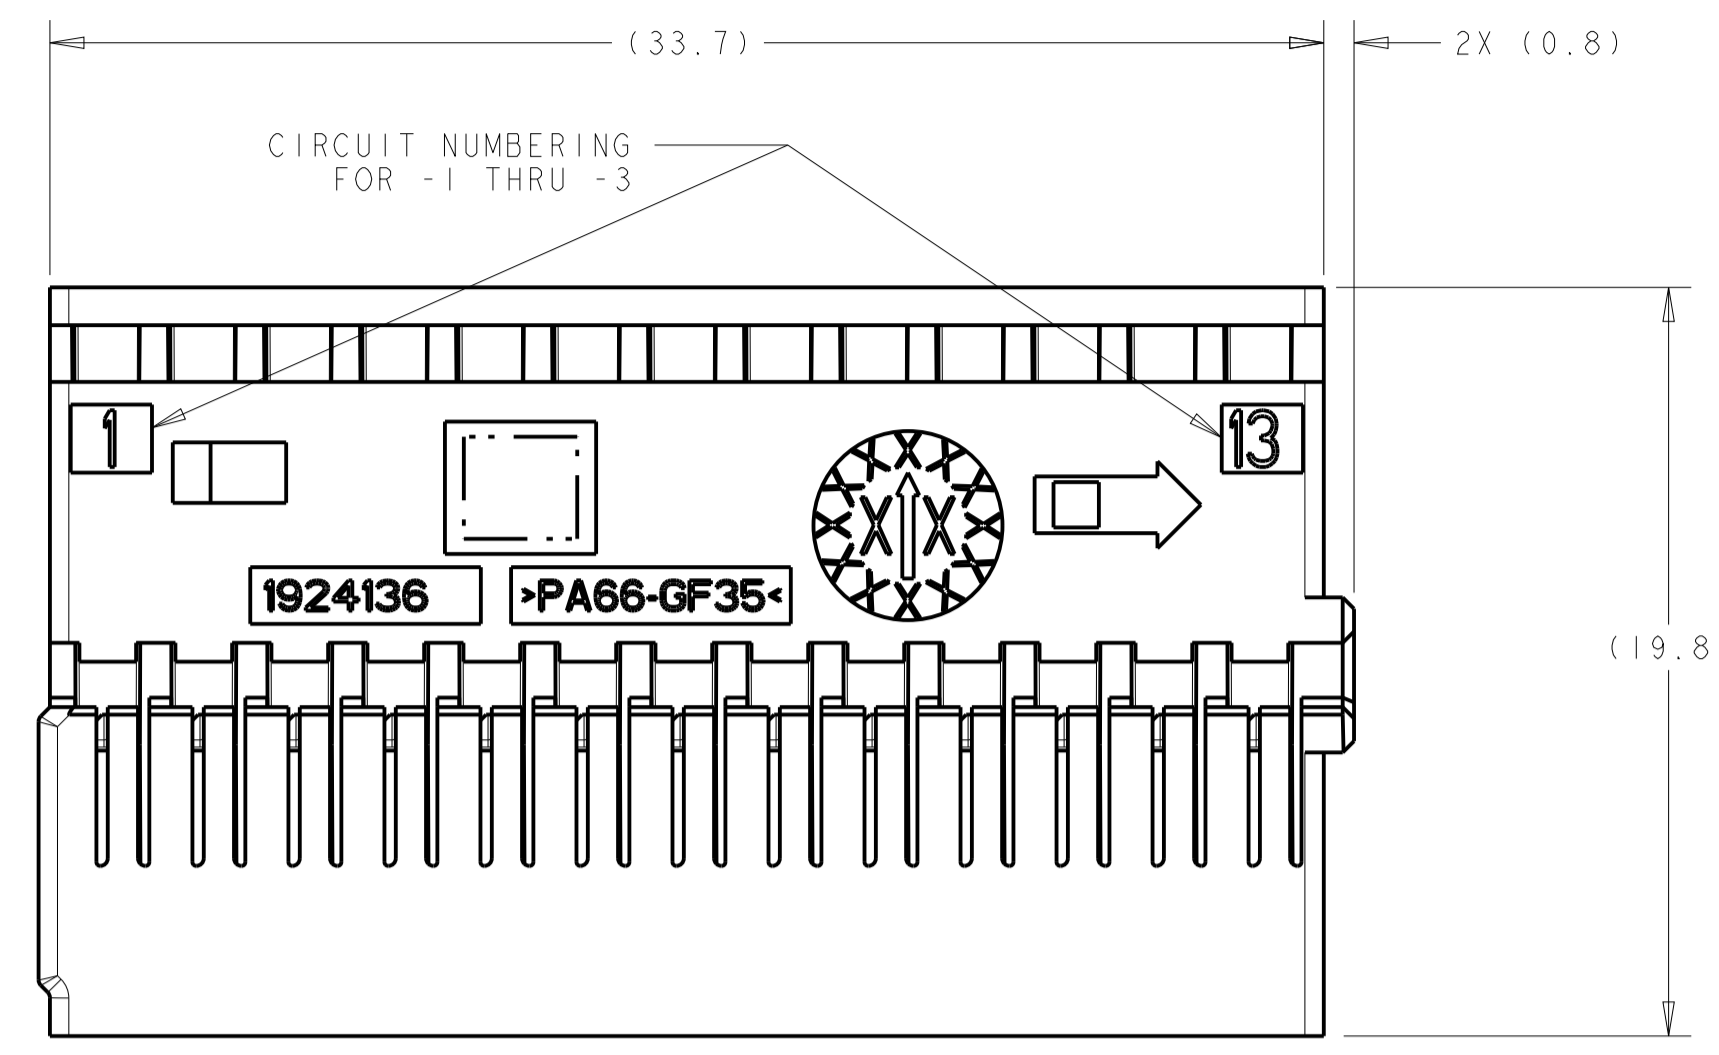

LOC	DIST	REVISIONS					
		P	LTN	DESCRIPTION	DATE	DWN	APVD
		A		INITIAL RELEASE	12FEB2008	DJH	RDH
		A1		REVISED PER ECO-021788	02SEP2008	DLD	CJS
		A2		REV PER ECO-21-005828	21MAY2021	RGV	CJS

△ NYLON 6/6, COLOR: SEE TABLE, 35% GLASS FILLED.  
 2. CONTACTS SOLD SEPARATELY. SEE DRAWING NUMBER 1456574 FOR TERMINATION AND REELING OPTIONS.

ISOMETRIC VIEWS  
SCALE 4:1

DETAIL B

DETAIL C

CONFIGURATION	COLOR	PART NUMBER	
1924141-1 THRU 1-0	PER DETAIL C	BLACK	1924136-4
1924141-1 THRU 1-0	PER DETAIL C	BLACK	1924136-3
1924346-1 THRU -6	PER DETAIL B	GRAY	1924136-2
1924346-1 THRU -6	AS SHOWN	BLACK	1924136-1

DIMENSIONS: mm 		TOLERANCES UNLESS OTHERWISE SPECIFIED: 0 PLC ± 1 PLC ± 2 PLC ± 3 PLC ± 4 PLC ± ANGLES ±		DWN: D.J. HARDY 12FEB2008 CHK: R.D. HETRICK 12FEB2008 APVD: R.D. HETRICK 12FEB2008 NAME: R.D. HETRICK PRODUCT SPEC: APPLICATION SPEC: WEIGHT: CUSTOMER DRAWING		Tyco Electronics Harrisburg, PA 17105-3608 CARRIER, GENERATION Y, 0.64mm LAC CONNECTOR SIZE: A1 CAGE CODE: 00779 DRAWING NO: 1924136 SCALE: 5:1 SHEET: 1 OF 1 REV: A2	
-----------------------	--	---	--	---	--	--	--