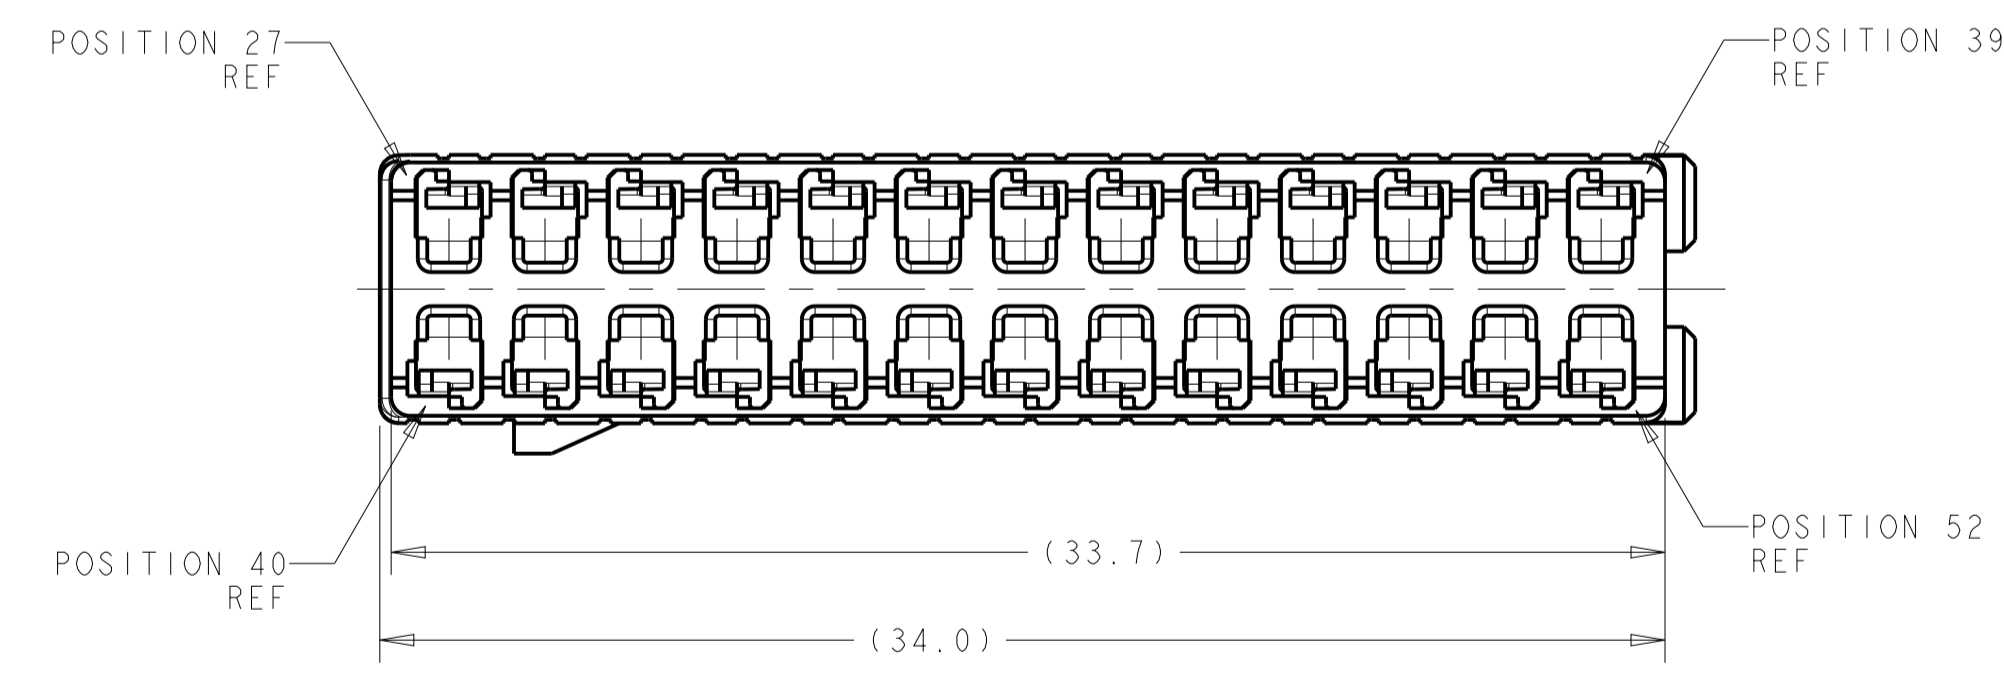

LOC	DIST	REVISIONS					
		P	LTN	DESCRIPTION	DATE	DWN	APVD
		A		INITIAL RELEASE	12FEB2008	DJH	RDH
		A1		REVISED PER ECO-021788	02SEP2008	DLD	CJS
		A2		REV PER ECO-21-005828	21MAY2021	RGV	CJS

△ NYLON 6/6, COLOR: SEE TABLE, 35% GLASS FILLED.  
 2. CONTACTS SOLD SEPARATELY. SEE DRAWING NUMBER 1456574 FOR TERMINATION AND REELING OPTIONS.

ISOMETRIC VIEWS  
SCALE 4:1

DETAIL B

DETAIL C

CONFIGURATION	COLOR	PART NUMBER	
1924141-1 THRU 1-0	PER DETAIL C	BLACK	1924136-4
1924141-1 THRU 1-0	PER DETAIL C	BLACK	1924136-3
1924346-1 THRU -6	PER DETAIL B	GRAY	1924136-2
1924346-1 THRU -6	AS SHOWN	BLACK	1924136-1

DIMENSIONS: mm 		TOLERANCES UNLESS OTHERWISE SPECIFIED: 0 PLC ± 1 PLC ± 2 PLC ± 3 PLC ± 4 PLC ± ANGLES ±		DWN: D.J. HARDY 12FEB2008 CHK: R.D. HETRICK 12FEB2008 APVD: R.D. HETRICK 12FEB2008 NAME: R.D. HETRICK PRODUCT SPEC: APPLICATION SPEC: WEIGHT: CUSTOMER DRAWING		Tyco Electronics Harrisburg, PA 17105-3608 CARRIER, GENERATION Y, 0.64mm LAC CONNECTOR SIZE: A1 CAGE CODE: 00779 DRAWING NO: 1924136 SCALE: 5:1 SHEET: 1 OF 1 REV: A2	
-----------------------	--	---	--	---	--	--	--