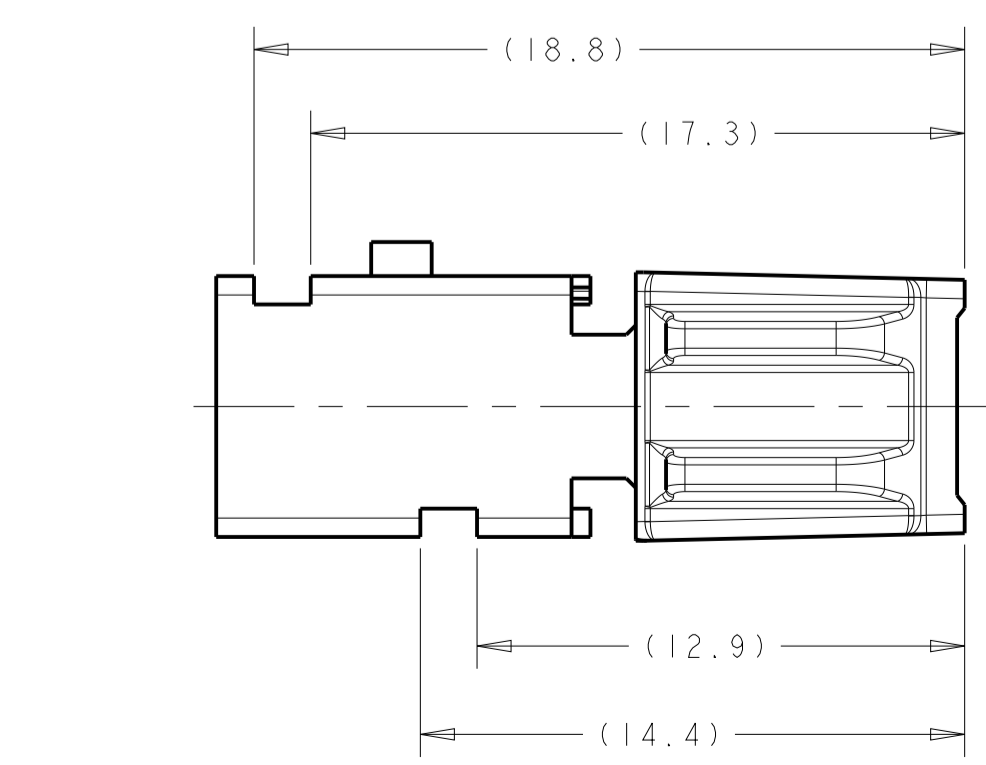

LOC	DIST	REVISIONS					
		P	LTN	DESCRIPTION	DATE	DWN	APVD
		A		INITIAL RELEASE	12FEB2008	DJH	RDH
		A1		REVISED PER ECO-021788	02SEP2008	DLD	CJS
		A2		REV PER ECO-21-005828	21MAY2021	RGV	CJS

△ NYLON 6/6, COLOR: SEE TABLE, 35% GLASS FILLED.  
 2. CONTACTS SOLD SEPARATELY. SEE DRAWING NUMBER 1456574 FOR TERMINATION AND REELING OPTIONS.

ISOMETRIC VIEWS  
SCALE 4:1

DETAIL B

DETAIL C

CONFIGURATION	COLOR	PART NUMBER	
1924141-1 THRU 1-0	PER DETAIL C	BLACK	1924136-4
1924141-1 THRU 1-0	PER DETAIL C	BLACK	1924136-3
1924346-1 THRU -6	PER DETAIL B	GRAY	1924136-2
1924346-1 THRU -6	AS SHOWN	BLACK	1924136-1

DIMENSIONS: mm 		TOLERANCES UNLESS OTHERWISE SPECIFIED: 0 PLC ± 1 PLC ± 2 PLC ± 3 PLC ± 4 PLC ± ANGLES ±		DWN: D.J. HARDY 12FEB2008 CHK: R.D. HETRICK 12FEB2008 APVD: R.D. HETRICK 12FEB2008 NAME: R.D. HETRICK PRODUCT SPEC: APPLICATION SPEC: WEIGHT: CUSTOMER DRAWING		Tyco Electronics Harrisburg, PA 17105-3608 CARRIER, GENERATION Y, 0.64mm LAC CONNECTOR SIZE: A1 CAGE CODE: 00779 DRAWING NO: 1924136 SCALE: 5:1 SHEET: 1 OF 1 REV: A2	
-----------------------	--	---	--	---	--	--	--