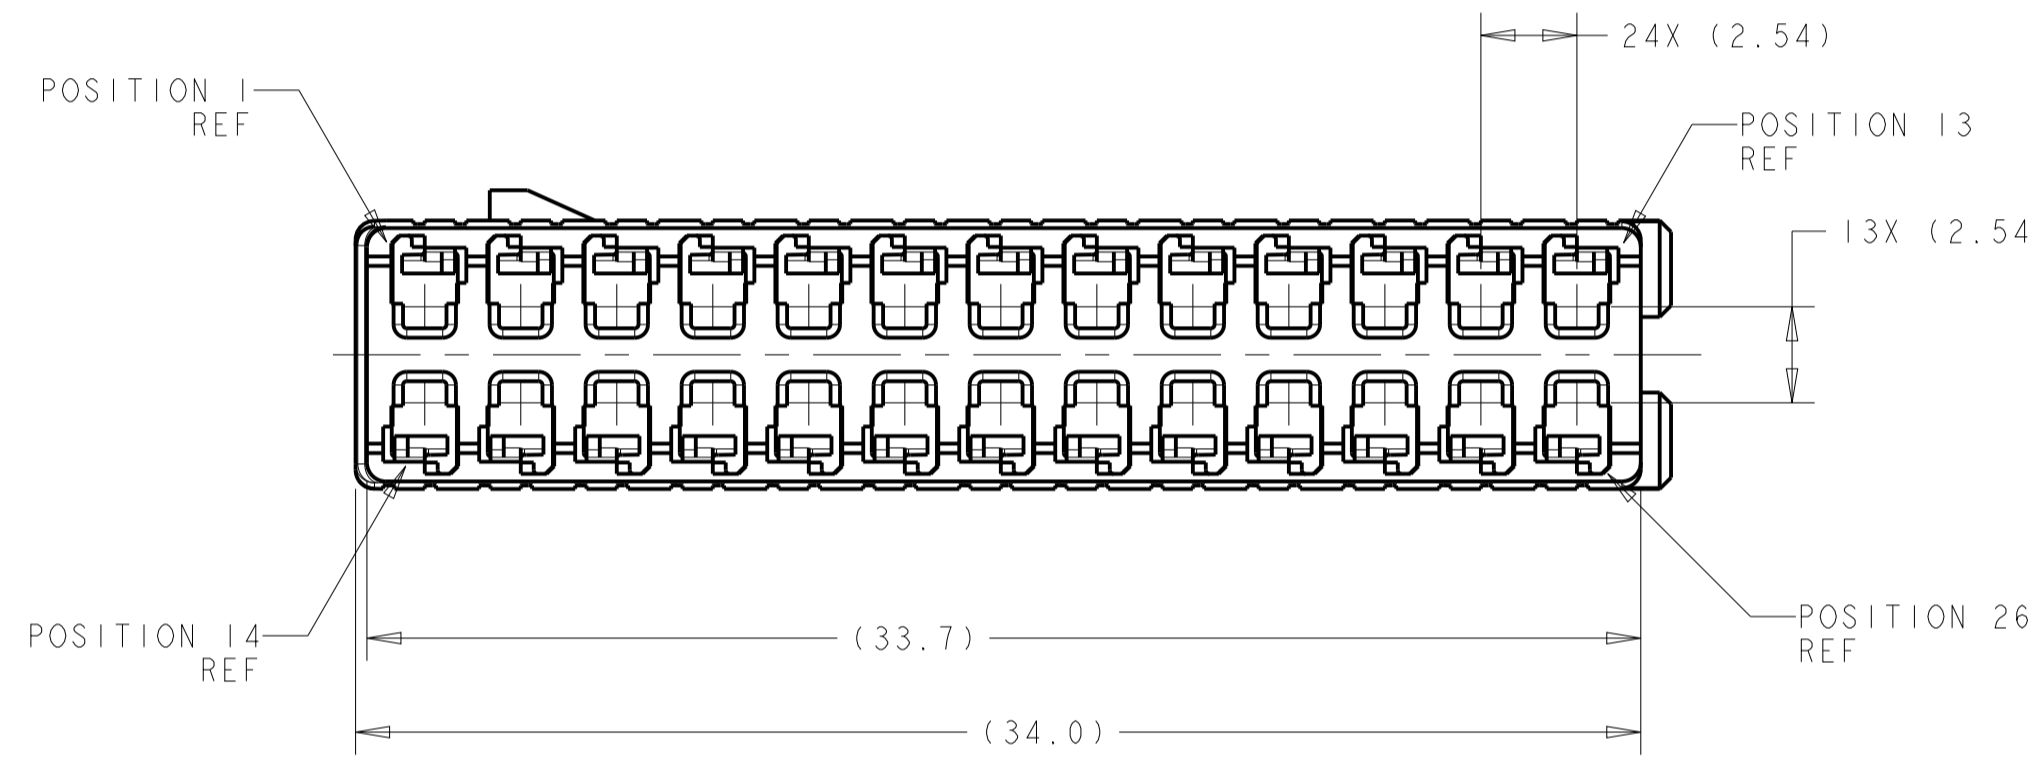

LOC	DIST	REVISIONS					
		P	LTN	DESCRIPTION	DATE	DWN	APVD
		A		INITIAL RELEASE	12FEB2008	DJH	RDH
		A1		REVISED PER ECO-021788	02SEP2008	DLD	CJS
		A2		REV PER ECO-21-005828	21MAY2021	RGV	CJS

△ NYLON 6/6, COLOR: SEE TABLE, 35% GLASS FILLED.  
 2. CONTACTS SOLD SEPARATELY. SEE DRAWING NUMBER 1456574 FOR TERMINATION AND REELING OPTIONS.

ISOMETRIC VIEWS  
SCALE 4:1

DETAIL B

DETAIL C

CONFIGURATION	COLOR	PART NUMBER	
1924141-1 THRU 1-0	PER DETAIL C	BLACK	1924136-4
1924141-1 THRU 1-0	PER DETAIL C	BLACK	1924136-3
1924346-1 THRU -6	PER DETAIL B	GRAY	1924136-2
1924346-1 THRU -6	AS SHOWN	BLACK	1924136-1

DIMENSIONS: mm 		TOLERANCES UNLESS OTHERWISE SPECIFIED: 0 PLC ± 1 PLC ± 2 PLC ± 3 PLC ± 4 PLC ± ANGLES ±		DWN: D.J. HARDY 12FEB2008 CHK: R.D. HETRICK 12FEB2008 APVD: R.D. HETRICK 12FEB2008 NAME: R.D. HETRICK PRODUCT SPEC: APPLICATION SPEC: WEIGHT: CUSTOMER DRAWING		Tyco Electronics Harrisburg, PA 17105-3608 CARRIER, GENERATION Y, 0.64mm LAC CONNECTOR SIZE: A1 CAGE CODE: 00779 DRAWING NO: 1924136 SCALE: 5:1 SHEET: 1 OF 1 REV: A2	
-----------------------	--	---	--	---	--	--	--