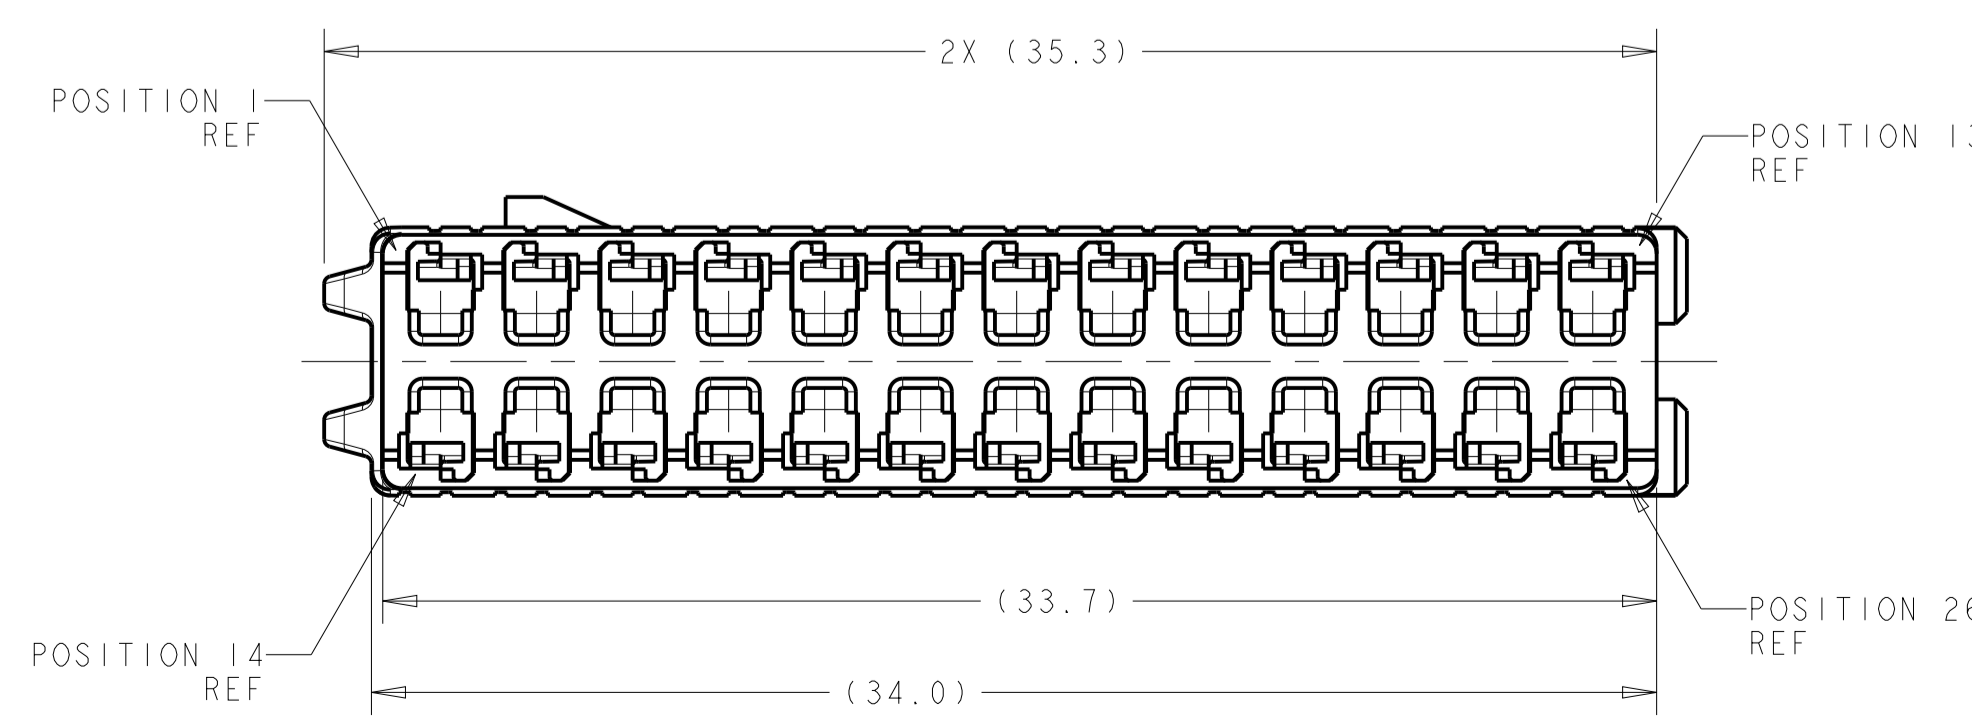

LOC	DIST	REVISIONS					
		P	LTN	DESCRIPTION	DATE	DWN	APVD
		A		INITIAL RELEASE	12FEB2008	DJH	RDH
		A1		REVISED PER ECO-021788	02SEP2008	DLD	CJS
		A2		REV PER ECO-21-005828	21MAY2021	RGV	CJS

△ NYLON 6/6, COLOR: SEE TABLE, 35% GLASS FILLED.  
 2. CONTACTS SOLD SEPARATELY. SEE DRAWING NUMBER 1456574 FOR TERMINATION AND REELING OPTIONS.

ISOMETRIC VIEWS  
SCALE 4:1

DETAIL B

DETAIL C

CONFIGURATION	COLOR	PART NUMBER	
1924141-1 THRU 1-0	PER DETAIL C	BLACK	1924136-4
1924141-1 THRU 1-0	PER DETAIL C	BLACK	1924136-3
1924346-1 THRU -6	PER DETAIL B	GRAY	1924136-2
1924346-1 THRU -6	AS SHOWN	BLACK	1924136-1

DIMENSIONS: mm 		TOLERANCES UNLESS OTHERWISE SPECIFIED: 0 PLC ± 1 PLC ± 2 PLC ± 3 PLC ± 4 PLC ± ANGLES ±		DWN: D.J. HARDY 12FEB2008 CHK: R.D. HETRICK 12FEB2008 APVD: R.D. HETRICK 12FEB2008 NAME: R.D. HETRICK PRODUCT SPEC: APPLICATION SPEC: WEIGHT: CUSTOMER DRAWING		Tyco Electronics Harrisburg, PA 17105-3608 CARRIER, GENERATION Y, 0.64mm LAC CONNECTOR SIZE: A1 CAGE CODE: 00779 DRAWING NO: 1924136 SCALE: 5:1 SHEET: 1 OF 1 REV: A2	
-----------------------	--	---	--	---	--	--	--