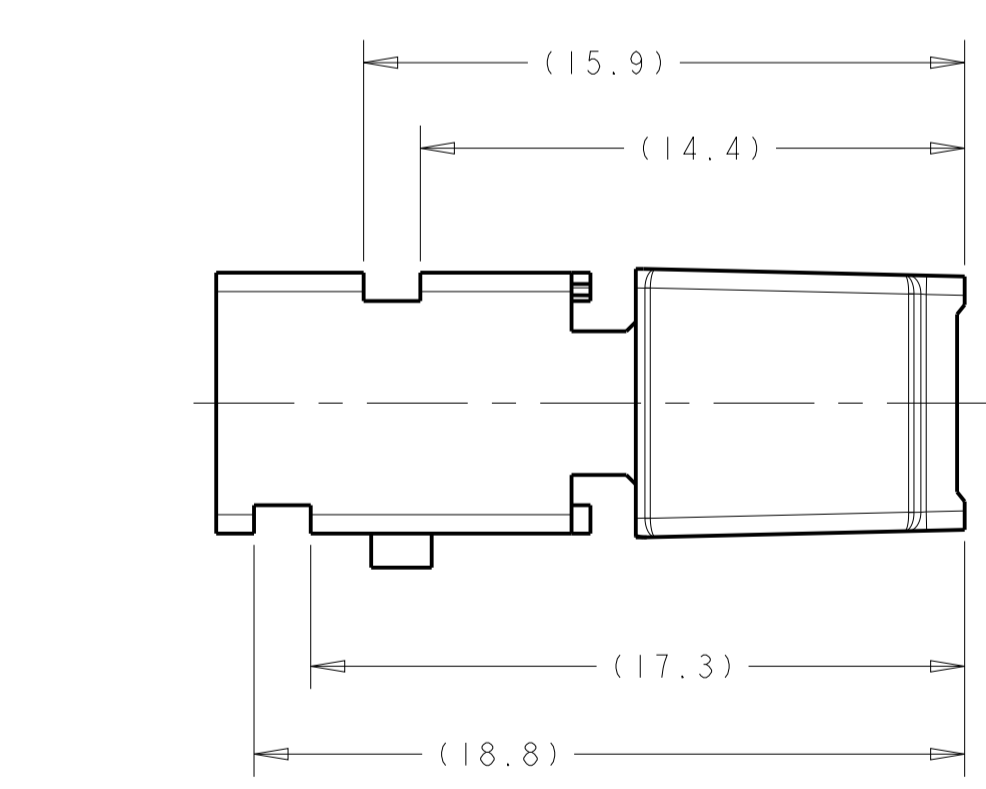

LOC	DIST	REVISIONS					
		P	LTN	DESCRIPTION	DATE	DWN	APVD
		A		INITIAL RELEASE	12FEB2008	DJH	RDH
		A1		REVISED PER ECO-021788	02SEP2008	DLD	CJS
		A2		REV PER ECO-21-005828	21MAY2021	RGV	CJS

△ NYLON 6/6, COLOR: SEE TABLE, 35% GLASS FILLED.  
 2. CONTACTS SOLD SEPARATELY. SEE DRAWING NUMBER 1456574 FOR TERMINATION AND REELING OPTIONS.

ISOMETRIC VIEWS  
SCALE 4:1

DETAIL B

DETAIL C

CONFIGURATION	COLOR	PART NUMBER	
1924141-1 THRU 1-0	PER DETAIL C	BLACK	1924136-4
1924141-1 THRU 1-0	PER DETAIL C	BLACK	1924136-3
1924346-1 THRU -6	PER DETAIL B	GRAY	1924136-2
1924346-1 THRU -6	AS SHOWN	BLACK	1924136-1

DIMENSIONS: mm 		TOLERANCES UNLESS OTHERWISE SPECIFIED: 0 PLC ± 1 PLC ± 2 PLC ± 3 PLC ± 4 PLC ± ANGLES ±		DWN: D.J. HARDY 12FEB2008 CHK: R.D. HETRICK 12FEB2008 APVD: R.D. HETRICK 12FEB2008 NAME: R.D. HETRICK PRODUCT SPEC: APPLICATION SPEC: WEIGHT: CUSTOMER DRAWING		Tyco Electronics Harrisburg, PA 17105-3608 CARRIER, GENERATION Y, 0.64mm LAC CONNECTOR SIZE: A1 CAGE CODE: 00779 DRAWING NO: 1924136 SCALE: 5:1 SHEET: 1 OF 1 REV: A2	
-----------------------	--	---	--	---	--	--	--