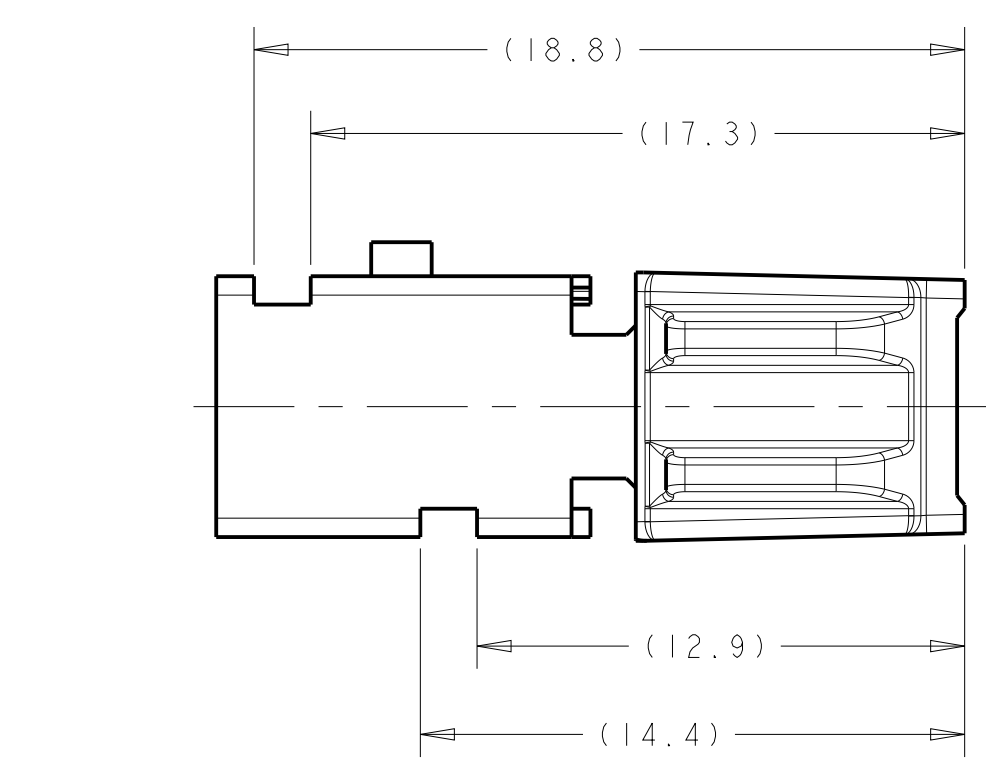

LOC		DIST		REVISIONS			
P	LTN	DESCRIPTION	DATE	DWN	APVD		
A		INITIAL RELEASE	12FEB2008	DJH	RDH		
A1		REVISED PER ECO-021788	02SEP2008	DLD	CJS		
A2		REV PER ECO-21-005828	21MAY2021	RGV	CJS		

△ NYLON 6/6, COLOR: SEE TABLE, 35% GLASS FILLED.
 2. CONTACTS SOLD SEPARATELY. SEE DRAWING NUMBER 1456574 FOR TERMINATION AND REELING OPTIONS.

DETAIL B

ISOMETRIC VIEWS
SCALE 4:1

DETAIL C

CONFIGURATION	COLOR	PART NUMBER	
1924141-1 THRU 1-0	PER DETAIL C	BLACK	1924136-4
1924141-1 THRU 1-0	PER DETAIL C	BLACK	1924136-3
1924346-1 THRU -6	PER DETAIL B	GRAY	1924136-2
1924346-1 THRU -6	AS SHOWN	BLACK	1924136-1

DIMENSIONS: mm 		TOLERANCES UNLESS OTHERWISE SPECIFIED: 0 PLC ± 1 PLC ± 2 PLC ± 3 PLC ± 4 PLC ± ANGLES ±		DWN: D.J. HARDY 12FEB2008 CHK: R.D. HETRICK 12FEB2008 APVD: R.D. HETRICK 12FEB2008 PRODUCT SPEC APPLICATION SPEC WEIGHT CUSTOMER DRAWING		Tyco Electronics Harrisburg, PA 17105-3608 NAME: CARRIER, 26 POSITION, GENERATION Y, 0.64mm LAC CONNECTOR SIZE: A1 CAGE CODE: 00779 DRAWING NO: 1924136 SCALE: 5:1 SHEET: 1 OF 1 REV: A2	
-----------------------	--	---	--	--	--	--	--