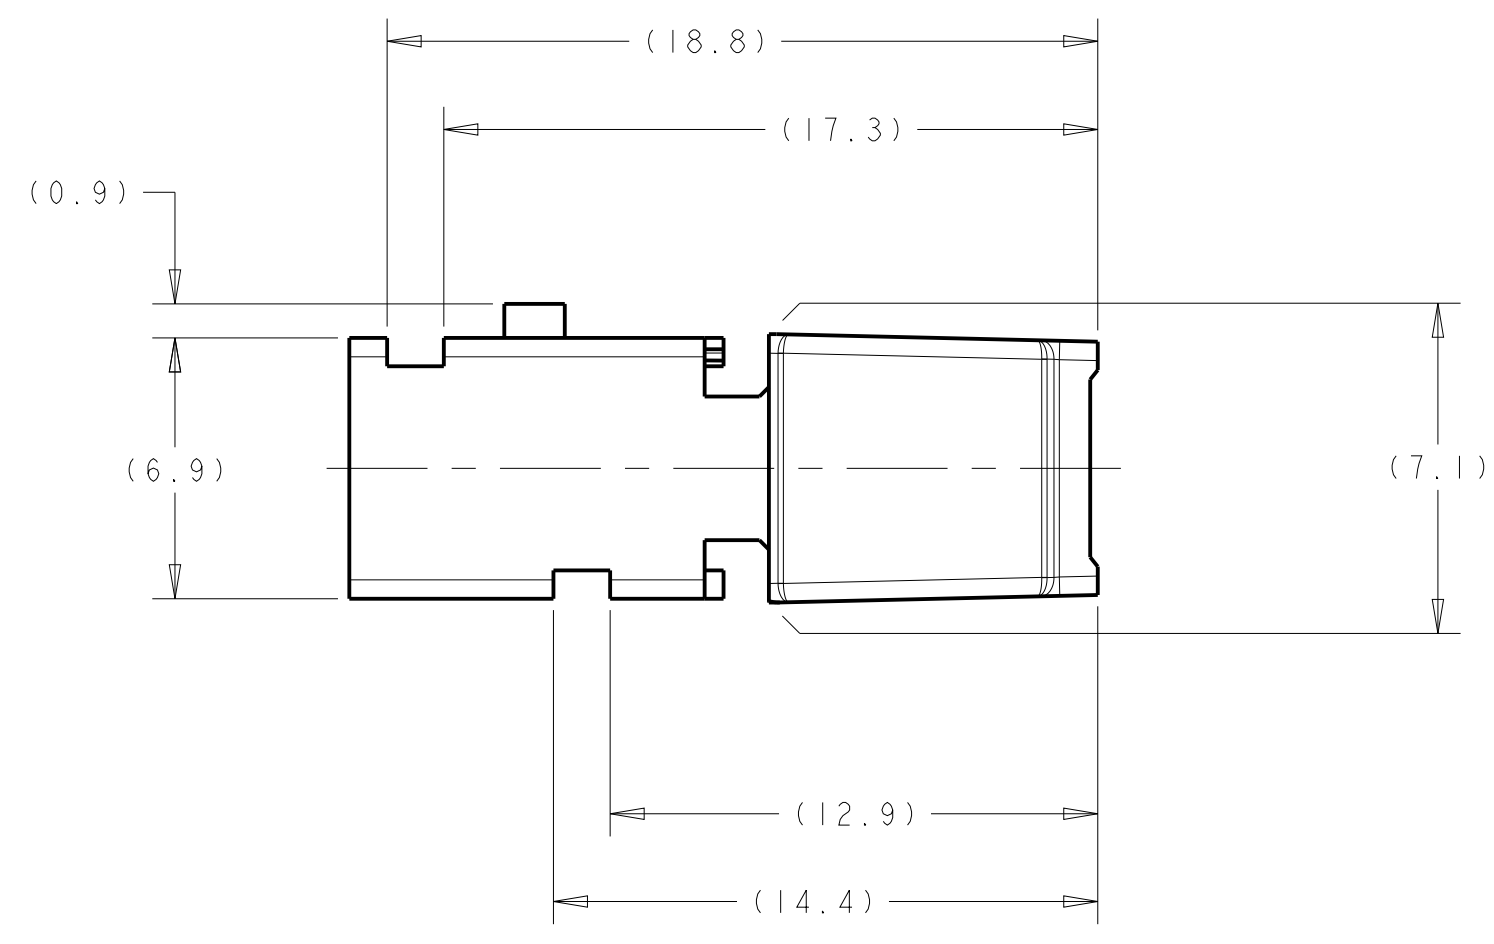

LOC		DIST		REVISIONS			
P	LTN	DESCRIPTION	DATE	DWN	APVD		
A		INITIAL RELEASE	12FEB2008	DJH	RDH		
A1		REVISED PER ECO-021788	02SEP2008	DLD	CJS		
A2		REV PER ECO-21-005828	21MAY2021	RGV	CJS		

△ NYLON 6/6, COLOR: SEE TABLE, 35% GLASS FILLED.
 2. CONTACTS SOLD SEPARATELY. SEE DRAWING NUMBER 1456574 FOR TERMINATION AND REELING OPTIONS.

DETAIL B

ISOMETRIC VIEWS
SCALE 4:1

DETAIL C

CONFIGURATION	COLOR	PART NUMBER	
1924141-1 THRU 1-0	PER DETAIL C	BLACK	1924136-4
1924141-1 THRU 1-0	PER DETAIL C	BLACK	1924136-3
1924346-1 THRU -6	PER DETAIL B	GRAY	1924136-2
1924346-1 THRU -6	AS SHOWN	BLACK	1924136-1

DIMENSIONS: mm 		TOLERANCES UNLESS OTHERWISE SPECIFIED: 0 PLC ± 1 PLC ± 2 PLC ± 3 PLC ± 4 PLC ± ANGLES ±		DWN: D.J. HARDY 12FEB2008 CHK: R.D. HETRICK 12FEB2008 APVD: R.D. HETRICK 12FEB2008 PRODUCT SPEC APPLICATION SPEC WEIGHT CUSTOMER DRAWING		Tyco Electronics Harrisburg, PA 17105-3608 NAME: CARRIER, 26 POSITION, GENERATION Y, 0.64mm LAC CONNECTOR SIZE: A1 CAGE CODE: 00779 DRAWING NO: 1924136 SCALE: 5:1 SHEET: 1 OF 1 REV: A2	
-----------------------	--	---	--	--	--	--	--