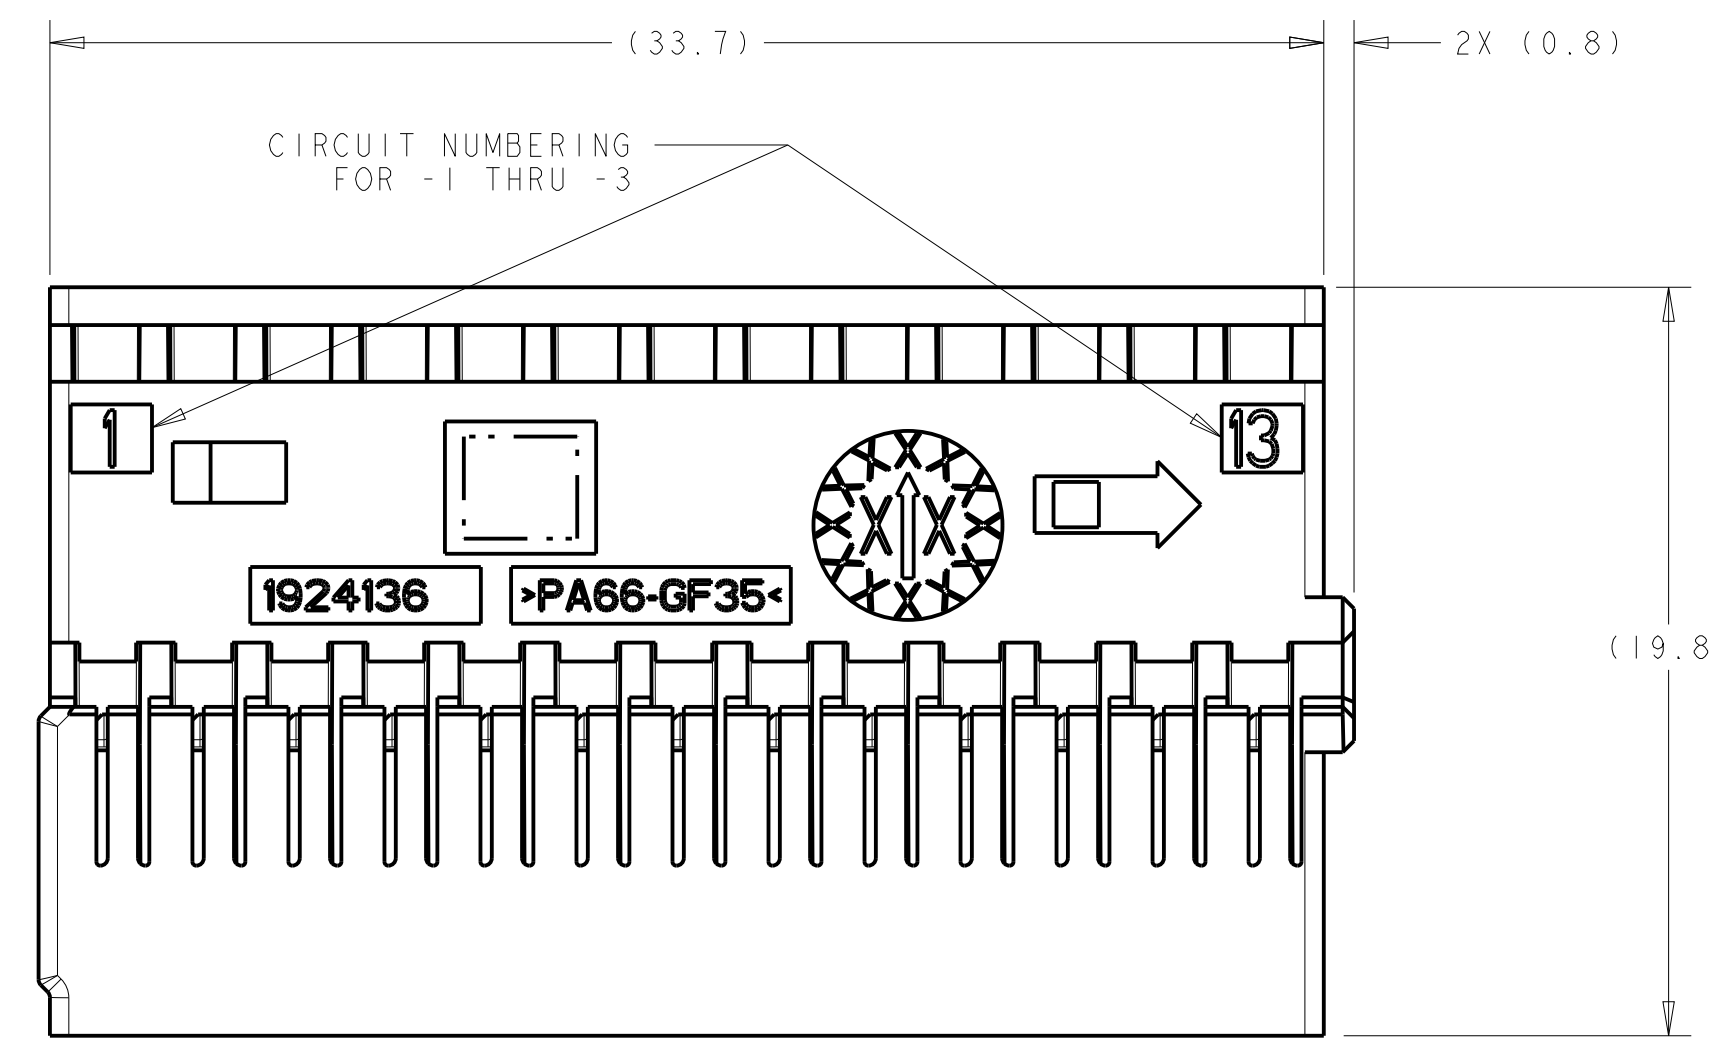

LOC		DIST		REVISIONS			
P	LTN	DESCRIPTION	DATE	DWN	APVD		
A		INITIAL RELEASE	12FEB2008	DJH	RDH		
A1		REVISED PER ECO-021788	02SEP2008	DLD	CJS		
A2		REV PER ECO-21-005828	21MAY2021	RGV	CJS		

△ NYLON 6/6, COLOR: SEE TABLE, 35% GLASS FILLED.
 2. CONTACTS SOLD SEPARATELY. SEE DRAWING NUMBER 1456574 FOR TERMINATION AND REELING OPTIONS.

DETAIL B

ISOMETRIC VIEWS
SCALE 4:1

DETAIL C

CONFIGURATION	COLOR	PART NUMBER	
1924141-1 THRU 1-0	PER DETAIL C	BLACK	1924136-4
1924141-1 THRU 1-0	PER DETAIL C	BLACK	1924136-3
1924346-1 THRU -6	PER DETAIL B	GRAY	1924136-2
1924346-1 THRU -6	AS SHOWN	BLACK	1924136-1

DIMENSIONS: mm 		TOLERANCES UNLESS OTHERWISE SPECIFIED: 0 PLC ± 1 PLC ± 2 PLC ± 3 PLC ± 4 PLC ± ANGLES ±		DWN: D.J. HARDY 12FEB2008 CHK: R.D. HETRICK 12FEB2008 APVD: R.D. HETRICK 12FEB2008 PRODUCT SPEC APPLICATION SPEC WEIGHT CUSTOMER DRAWING		Tyco Electronics Harrisburg, PA 17105-3608 NAME: CARRIER, 26 POSITION, GENERATION Y, 0.64mm LAC CONNECTOR SIZE: A1 CAGE CODE: 00779 DRAWING NO: 1924136 SCALE: 5:1 SHEET: 1 OF 1 REV: A2	
-----------------------	--	---	--	--	--	--	--