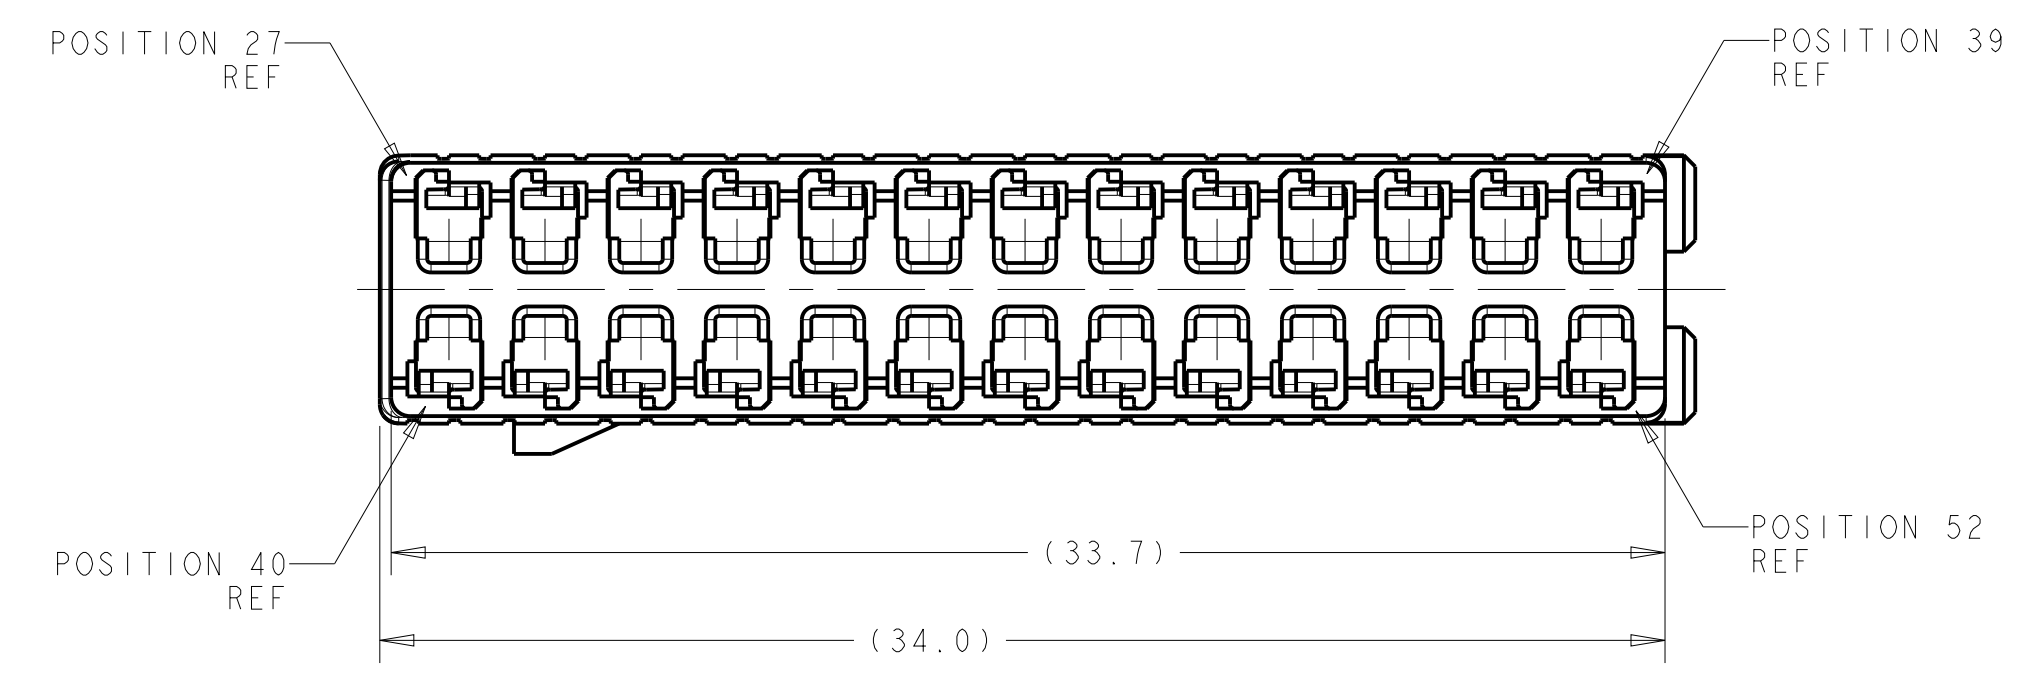

LOC		DIST		REVISIONS			
P	LTN	DESCRIPTION	DATE	DWN	APVD		
A		INITIAL RELEASE	12FEB2008	DJH	RDH		
A1		REVISED PER ECO-021788	02SEP2008	DLD	CJS		
A2		REV PER ECO-21-005828	21MAY2021	RGV	CJS		

△ NYLON 6/6, COLOR: SEE TABLE, 35% GLASS FILLED.
 2. CONTACTS SOLD SEPARATELY. SEE DRAWING NUMBER 1456574 FOR TERMINATION AND REELING OPTIONS.

DETAIL B

ISOMETRIC VIEWS
SCALE 4:1

DETAIL C

CONFIGURATION	COLOR	PART NUMBER	
1924141-1 THRU 1-0	PER DETAIL C	BLACK	1924136-4
1924141-1 THRU 1-0	PER DETAIL C	BLACK	1924136-3
1924346-1 THRU -6	PER DETAIL B	GRAY	1924136-2
1924346-1 THRU -6	AS SHOWN	BLACK	1924136-1

DIMENSIONS: mm 		TOLERANCES UNLESS OTHERWISE SPECIFIED: 0 PLC ± 1 PLC ± 2 PLC ± 3 PLC ± 4 PLC ± ANGLES ±		DWN: D.J. HARDY 12FEB2008 CHK: R.D. HETRICK 12FEB2008 APVD: R.D. HETRICK 12FEB2008 PRODUCT SPEC APPLICATION SPEC WEIGHT CUSTOMER DRAWING		Tyco Electronics Harrisburg, PA 17105-3608 NAME: CARRIER, 26 POSITION, GENERATION Y, 0.64mm LAC CONNECTOR SIZE: A1 CAGE CODE: 00779 DRAWING NO: 1924136 SCALE: 5:1 SHEET: 1 OF 1 REV: A2	
-----------------------	--	---	--	--	--	--	--