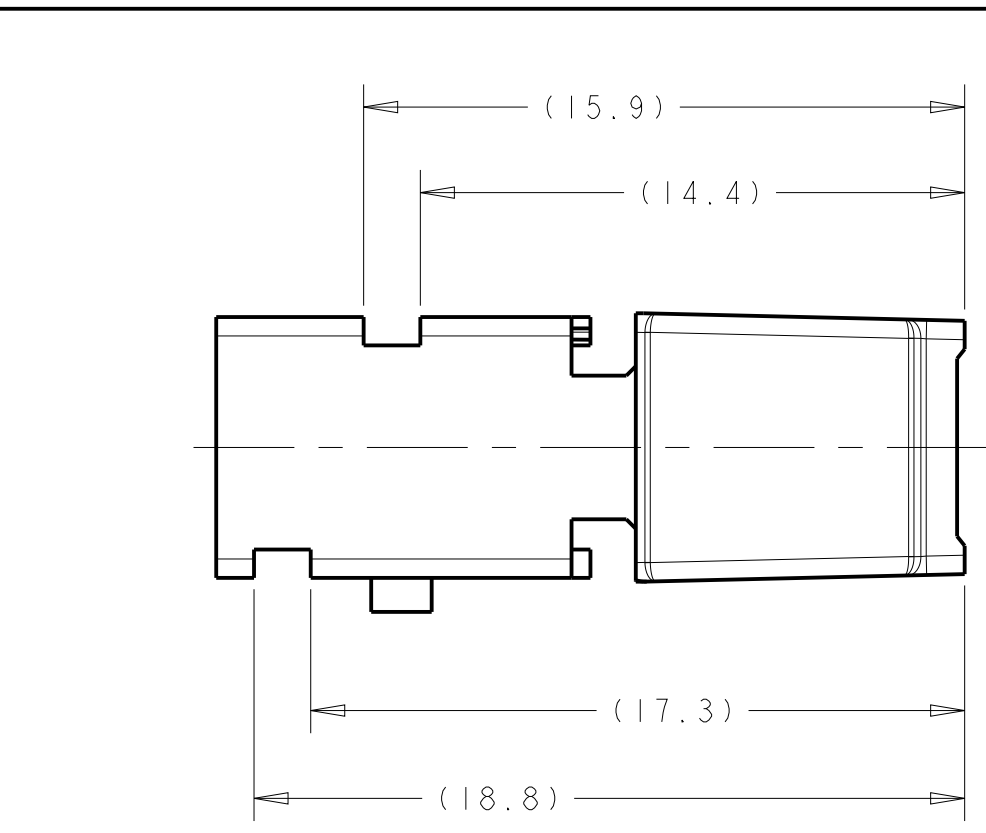

LOC		DIST		REVISIONS			
P	LTN	DESCRIPTION	DATE	DWN	APVD		
A		INITIAL RELEASE	12FEB2008	DJH	RDH		
A1		REVISED PER ECO-021788	02SEP2008	DLD	CJS		
A2		REV PER ECO-21-005828	21MAY2021	RGV	CJS		

△ NYLON 6/6, COLOR: SEE TABLE, 35% GLASS FILLED.
 2. CONTACTS SOLD SEPARATELY. SEE DRAWING NUMBER 1456574 FOR TERMINATION AND REELING OPTIONS.

DETAIL B

ISOMETRIC VIEWS
SCALE 4:1

DETAIL C

CONFIGURATION	COLOR	PART NUMBER	
1924141-1 THRU 1-0	PER DETAIL C	BLACK	1924136-4
1924141-1 THRU 1-0	PER DETAIL C	BLACK	1924136-3
1924346-1 THRU -6	PER DETAIL B	GRAY	1924136-2
1924346-1 THRU -6	AS SHOWN	BLACK	1924136-1

DIMENSIONS: mm 		TOLERANCES UNLESS OTHERWISE SPECIFIED: 0 PLC ± 1 PLC ± 2 PLC ± 3 PLC ± 4 PLC ± ANGLES ±		DWN: D.J. HARDY 12FEB2008 CHK: R.D. HETRICK 12FEB2008 APVD: R.D. HETRICK 12FEB2008 PRODUCT SPEC APPLICATION SPEC WEIGHT CUSTOMER DRAWING		Tyco Electronics Harrisburg, PA 17105-3608 NAME: CARRIER, 26 POSITION, GENERATION Y, 0.64mm LAC CONNECTOR SIZE: A1 CAGE CODE: 00779 DRAWING NO: 1924136 SCALE: 5:1 SHEET: 1 OF 1 REV: A2	
-----------------------	--	---	--	--	--	--	--