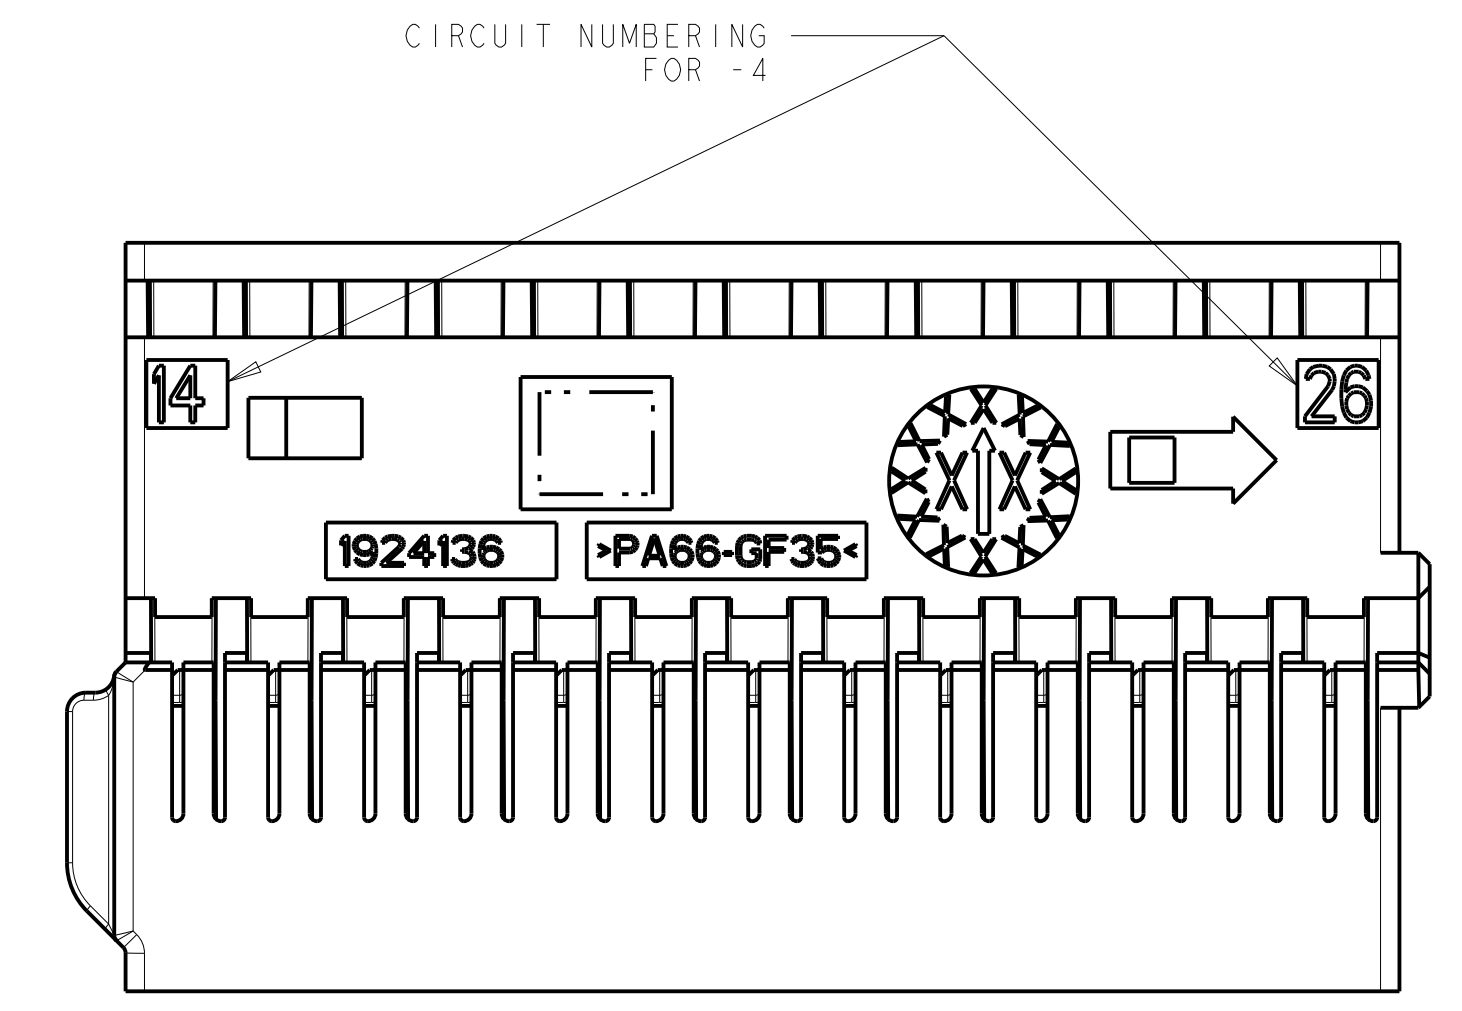

LOC		DIST		REVISIONS			
P	LTN	DESCRIPTION	DATE	DWN	APVD		
A		INITIAL RELEASE	12FEB2008	DJH	RDH		
A1		REVISED PER ECO-021788	02SEP2008	DLD	CJS		
A2		REV PER ECO-21-005828	21MAY2021	RGV	CJS		

△ NYLON 6/6, COLOR: SEE TABLE, 35% GLASS FILLED.
 2. CONTACTS SOLD SEPARATELY. SEE DRAWING NUMBER 1456574 FOR TERMINATION AND REELING OPTIONS.

DETAIL B

ISOMETRIC VIEWS
SCALE 4:1

DETAIL C

CONFIGURATION	COLOR	PART NUMBER	
1924141-1 THRU 1-0	PER DETAIL C	BLACK	1924136-4
1924141-1 THRU 1-0	PER DETAIL C	BLACK	1924136-3
1924346-1 THRU -6	PER DETAIL B	GRAY	1924136-2
1924346-1 THRU -6	AS SHOWN	BLACK	1924136-1

DIMENSIONS: mm 		TOLERANCES UNLESS OTHERWISE SPECIFIED: 0 PLC ± 1 PLC ± 2 PLC ± 3 PLC ± 4 PLC ± ANGLES ±		DWN: D.J. HARDY 12FEB2008 CHK: R.D. HETRICK 12FEB2008 APVD: R.D. HETRICK 12FEB2008 PRODUCT SPEC APPLICATION SPEC WEIGHT CUSTOMER DRAWING		Tyco Electronics Harrisburg, PA 17105-3608 NAME: CARRIER, 26 POSITION, GENERATION Y, 0.64mm LAC CONNECTOR SIZE: A1 CAGE CODE: 00779 DRAWING NO: 1924136 SCALE: 5:1 SHEET: 1 OF 1 REV: A2	
-----------------------	--	---	--	--	--	--	--