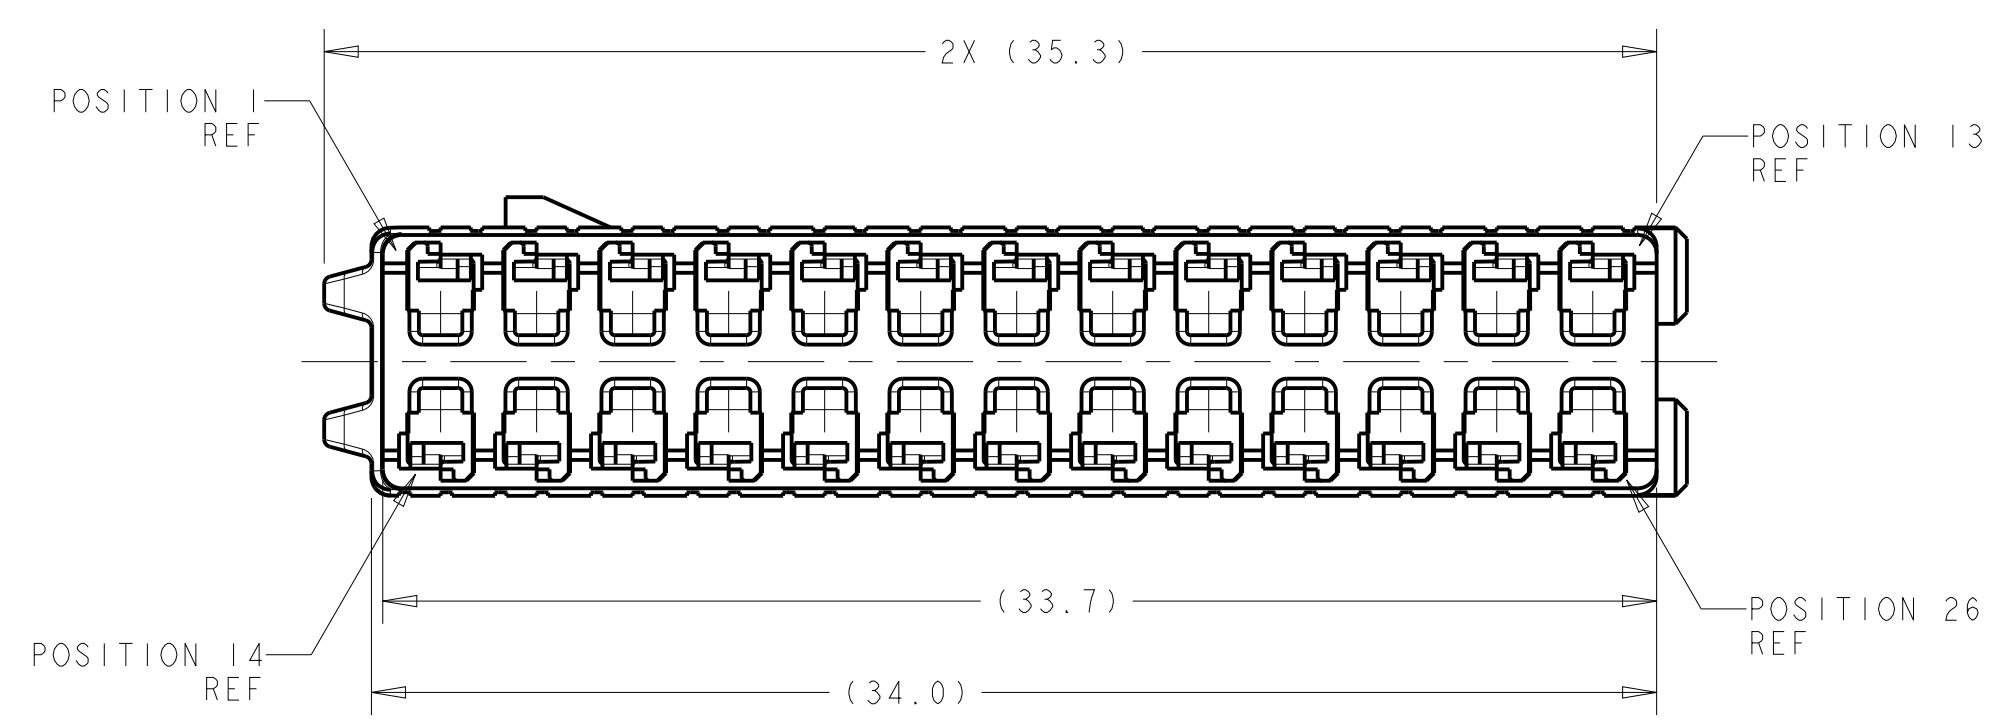

LOC		DIST		REVISIONS			
P	LTN	DESCRIPTION	DATE	DWN	APVD		
A		INITIAL RELEASE	12FEB2008	DJH	RDH		
A1		REVISED PER ECO-021788	02SEP2008	DLD	CJS		
A2		REV PER ECO-21-005828	21MAY2021	RGV	CJS		

△ NYLON 6/6, COLOR: SEE TABLE, 35% GLASS FILLED.
 2. CONTACTS SOLD SEPARATELY. SEE DRAWING NUMBER 1456574 FOR TERMINATION AND REELING OPTIONS.

DETAIL B

ISOMETRIC VIEWS
SCALE 4:1

DETAIL C

CONFIGURATION	COLOR	PART NUMBER	
1924141-1 THRU 1-0	PER DETAIL C	BLACK	1924136-4
1924141-1 THRU 1-0	PER DETAIL C	BLACK	1924136-3
1924346-1 THRU -6	PER DETAIL B	GRAY	1924136-2
1924346-1 THRU -6	AS SHOWN	BLACK	1924136-1

DIMENSIONS: mm 		TOLERANCES UNLESS OTHERWISE SPECIFIED: 0 PLC ± 1 PLC ± 2 PLC ± 3 PLC ± 4 PLC ± ANGLES ±		DWN: D.J. HARDY 12FEB2008 CHK: R.D. HETRICK 12FEB2008 APVD: R.D. HETRICK 12FEB2008 PRODUCT SPEC APPLICATION SPEC WEIGHT CUSTOMER DRAWING		Tyco Electronics Harrisburg, PA 17105-3608 NAME: CARRIER, 26 POSITION, GENERATION Y, 0.64mm LAC CONNECTOR SIZE: A1 CAGE CODE: 00779 DRAWING NO: 1924136 SCALE: 5:1 SHEET: 1 OF 1 REV: A2	
-----------------------	--	---	--	--	--	--	--