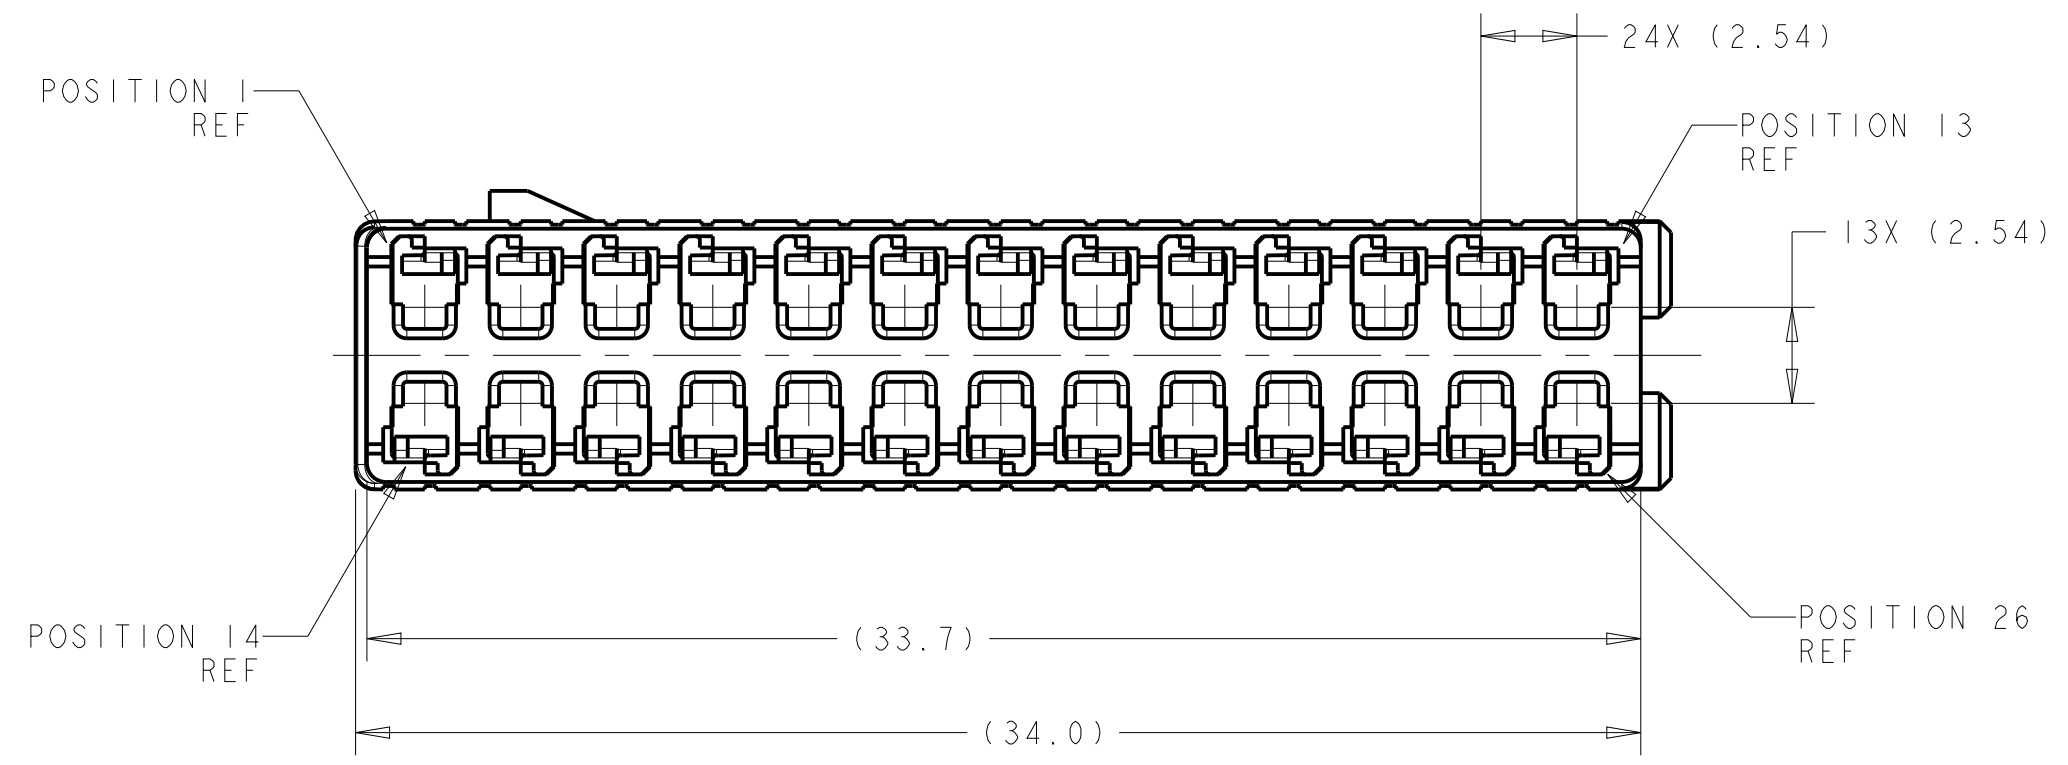

LOC		DIST		REVISIONS			
P	LTN	DESCRIPTION	DATE	DWN	APVD		
A		INITIAL RELEASE	12FEB2008	DJH	RDH		
A1		REVISED PER ECO-021788	02SEP2008	DLD	CJS		
A2		REV PER ECO-21-005828	21MAY2021	RGV	CJS		

△ NYLON 6/6, COLOR: SEE TABLE, 35% GLASS FILLED.
 2. CONTACTS SOLD SEPARATELY. SEE DRAWING NUMBER 1456574 FOR TERMINATION AND REELING OPTIONS.

DETAIL B

ISOMETRIC VIEWS
SCALE 4:1

DETAIL C

CONFIGURATION	COLOR	PART NUMBER	
1924141-1 THRU 1-0	PER DETAIL C	BLACK	1924136-4
1924141-1 THRU 1-0	PER DETAIL C	BLACK	1924136-3
1924346-1 THRU -6	PER DETAIL B	GRAY	1924136-2
1924346-1 THRU -6	AS SHOWN	BLACK	1924136-1

DIMENSIONS: mm 		TOLERANCES UNLESS OTHERWISE SPECIFIED: 0 PLC ± 1 PLC ± 2 PLC ± 3 PLC ± 4 PLC ± ANGLES ±		DWN: D.J. HARDY 12FEB2008 CHK: R.D. HETRICK 12FEB2008 APVD: R.D. HETRICK 12FEB2008 PRODUCT SPEC APPLICATION SPEC WEIGHT CUSTOMER DRAWING		Tyco Electronics Harrisburg, PA 17105-3608 NAME: CARRIER, 26 POSITION, GENERATION Y, 0.64mm LAC CONNECTOR SIZE: A1 CAGE CODE: 00779 DRAWING NO: 1924136 SCALE: 5:1 SHEET: 1 OF 1 REV: A2	
-----------------------	--	---	--	--	--	--	--