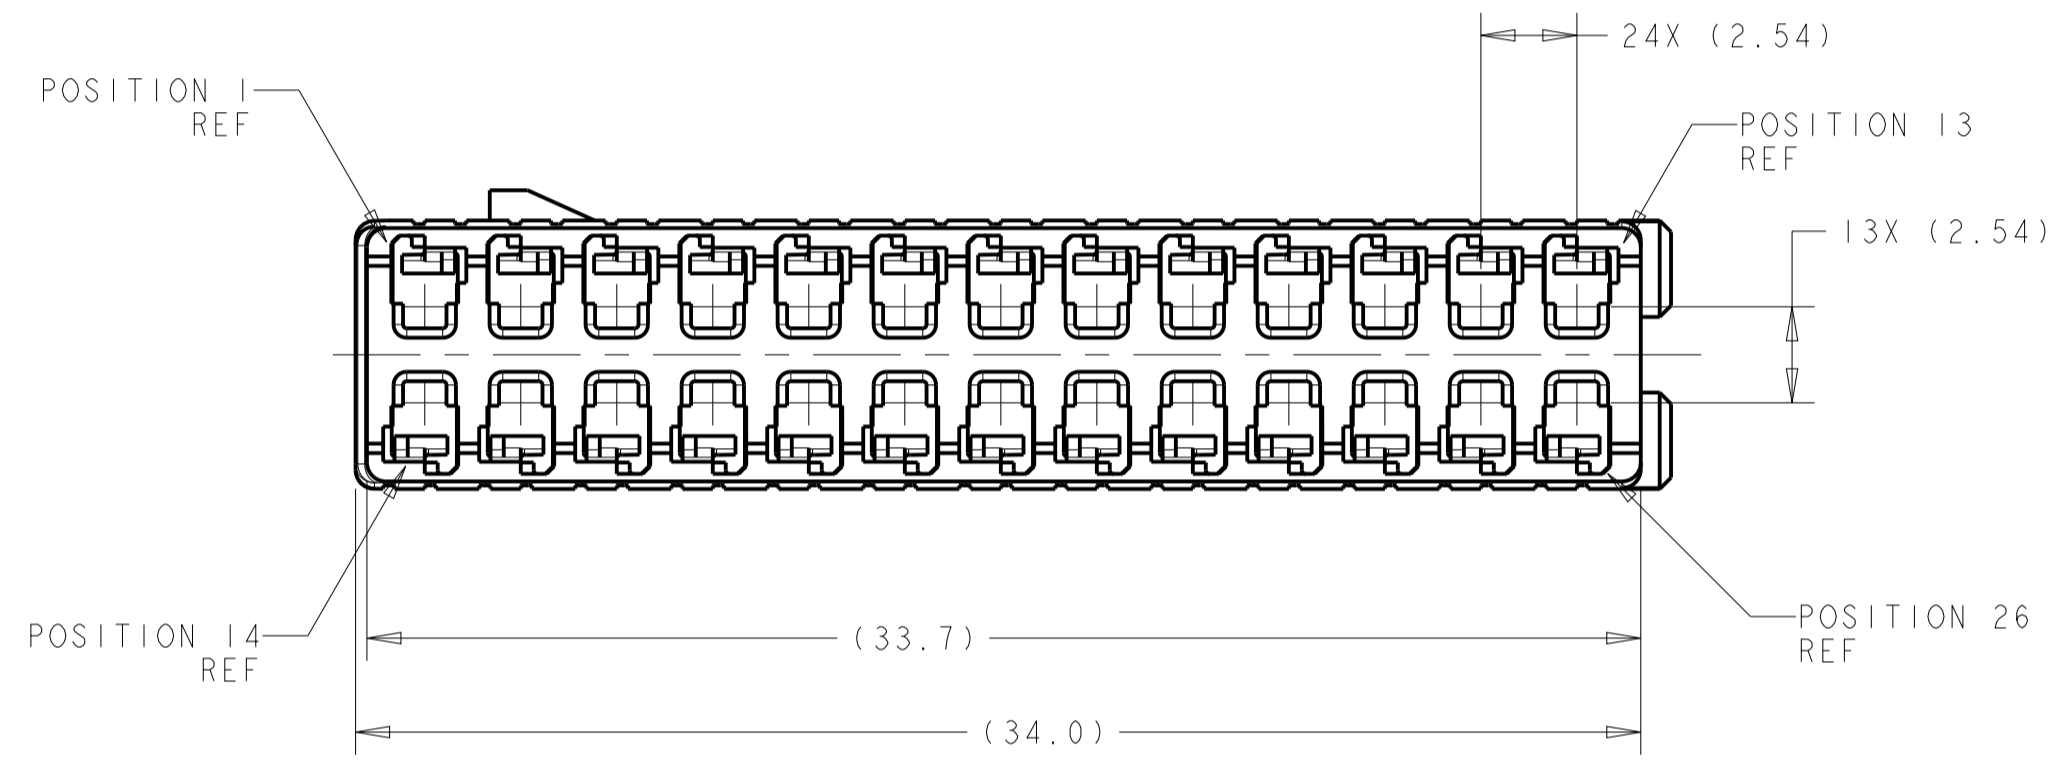

LOC	DIST	REVISIONS					
		P	LTN	DESCRIPTION	DATE	DWN	APVD
		A		INITIAL RELEASE	12FEB2008	DJH	RDH
		A1		REVISED PER ECO-021788	02SEP2008	DLD	CJS
		A2		REV PER ECO-21-005828	21MAY2021	RGV	CJS

△ NYLON 6/6, COLOR: SEE TABLE, 35% GLASS FILLED.  
 2. CONTACTS SOLD SEPARATELY. SEE DRAWING NUMBER 1456574 FOR TERMINATION AND REELING OPTIONS.

DETAIL B

ISOMETRIC VIEWS  
SCALE 4:1

DETAIL C

CONFIGURATION	COLOR	PART NUMBER	
1924141-1 THRU 1-0	PER DETAIL C	BLACK	1924136-4
1924141-1 THRU 1-0	PER DETAIL C	BLACK	1924136-3
1924346-1 THRU -6	PER DETAIL B	GRAY	1924136-2
1924346-1 THRU -6	AS SHOWN	BLACK	1924136-1

DIMENSIONS: mm 		TOLERANCES UNLESS OTHERWISE SPECIFIED: 0 PLC ± 1 PLC ± 2 PLC ± 3 PLC ± 4 PLC ± ANGLES ±		DWN: D.J. HARDY 12FEB2008 CHK: R.D. HETRICK 12FEB2008 APVD: R.D. HETRICK 12FEB2008 PRODUCT SPEC APPLICATION SPEC WEIGHT CUSTOMER DRAWING		Tyco Electronics Harrisburg, PA 17105-3608 NAME: CARRIER, 26 POSITION, GENERATION Y, 0.64mm LAC CONNECTOR SIZE: A1 CAGE CODE: 00779 DRAWING NO: 1924136 SCALE: 5:1 SHEET: 1 OF 1 REV: A2	
-----------------------	--	---	--	--	--	--	--