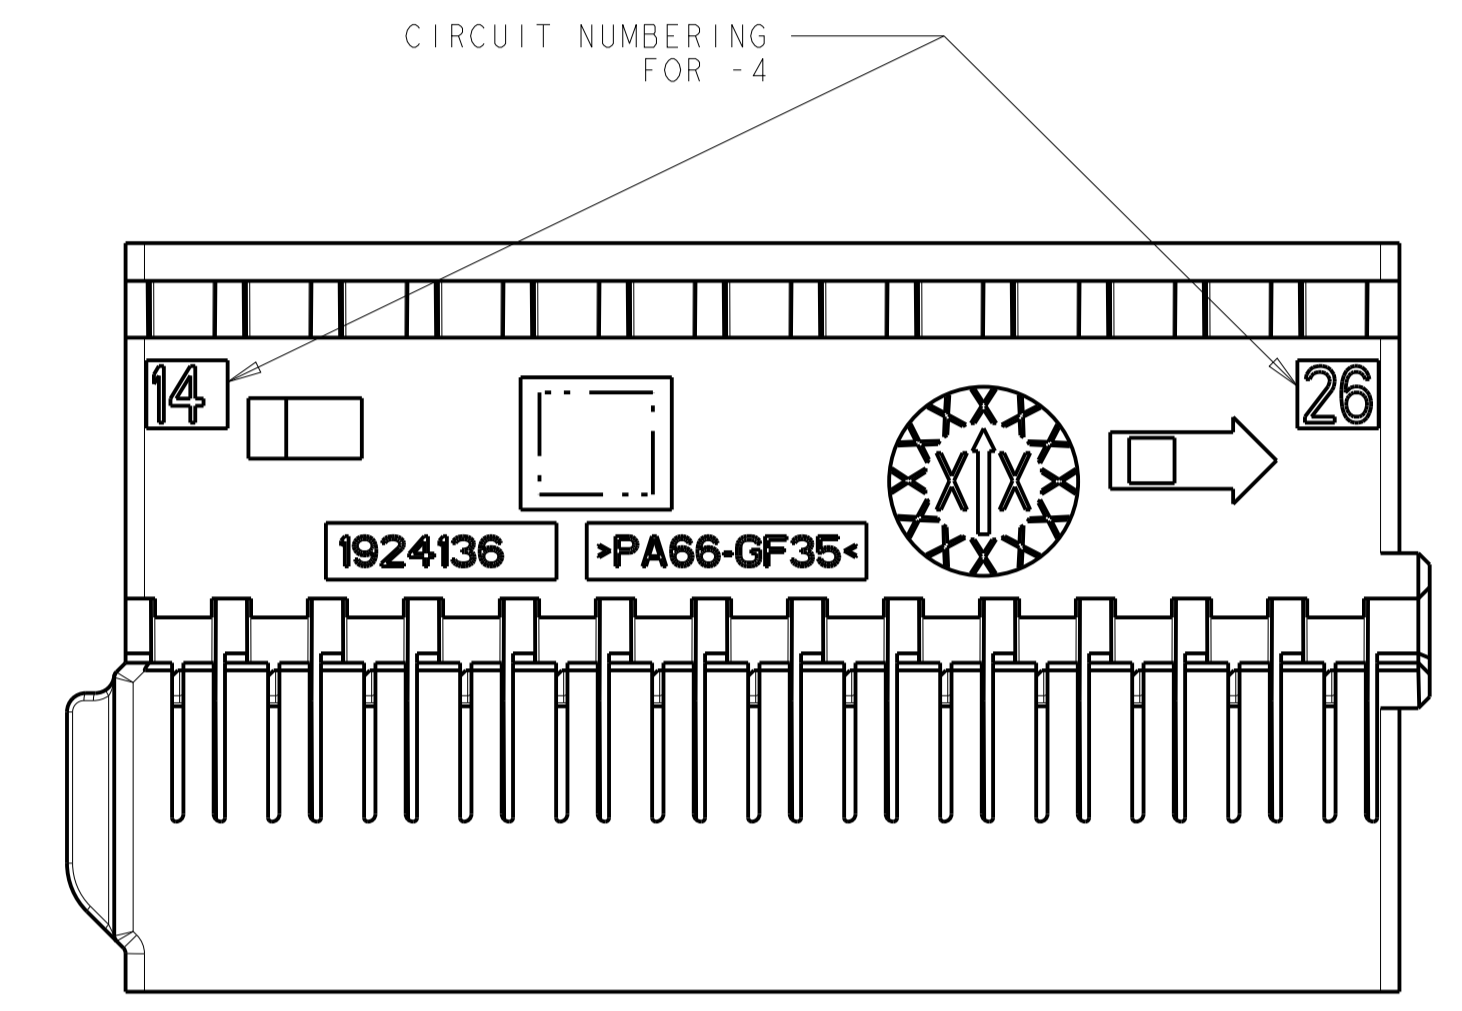

LOC	DIST	REVISIONS					
		P	LTN	DESCRIPTION	DATE	DWN	APVD
		A		INITIAL RELEASE	12FEB2008	DJH	RDH
		A1		REVISED PER ECO-021788	02SEP2008	DLD	CJS
		A2		REV PER ECO-21-005828	21MAY2021	RGV	CJS

△ NYLON 6/6, COLOR: SEE TABLE, 35% GLASS FILLED.  
 2. CONTACTS SOLD SEPARATELY. SEE DRAWING NUMBER 1456574 FOR TERMINATION AND REELING OPTIONS.

DETAIL B

ISOMETRIC VIEWS  
SCALE 4:1

DETAIL C

CONFIGURATION	COLOR	PART NUMBER	
1924141-1 THRU 1-0	PER DETAIL C	BLACK	1924136-4
1924141-1 THRU 1-0	PER DETAIL C	BLACK	1924136-3
1924346-1 THRU -6	PER DETAIL B	GRAY	1924136-2
1924346-1 THRU -6	AS SHOWN	BLACK	1924136-1

DIMENSIONS: mm 		TOLERANCES UNLESS OTHERWISE SPECIFIED: 0 PLC ± 1 PLC ± 2 PLC ± 3 PLC ± 4 PLC ± ANGLES ±		DWN: D.J. HARDY 12FEB2008 CHK: R.D. HETRICK 12FEB2008 APVD: R.D. HETRICK 12FEB2008 PRODUCT SPEC APPLICATION SPEC WEIGHT CUSTOMER DRAWING		Tyco Electronics Harrisburg, PA 17105-3608 NAME: CARRIER, 26 POSITION, GENERATION Y, 0.64mm LAC CONNECTOR SIZE: A1 CAGE CODE: 00779 DRAWING NO: 1924136 SCALE: 5:1 SHEET: 1 OF 1 REV: A2	
-----------------------	--	---	--	--	--	--	--