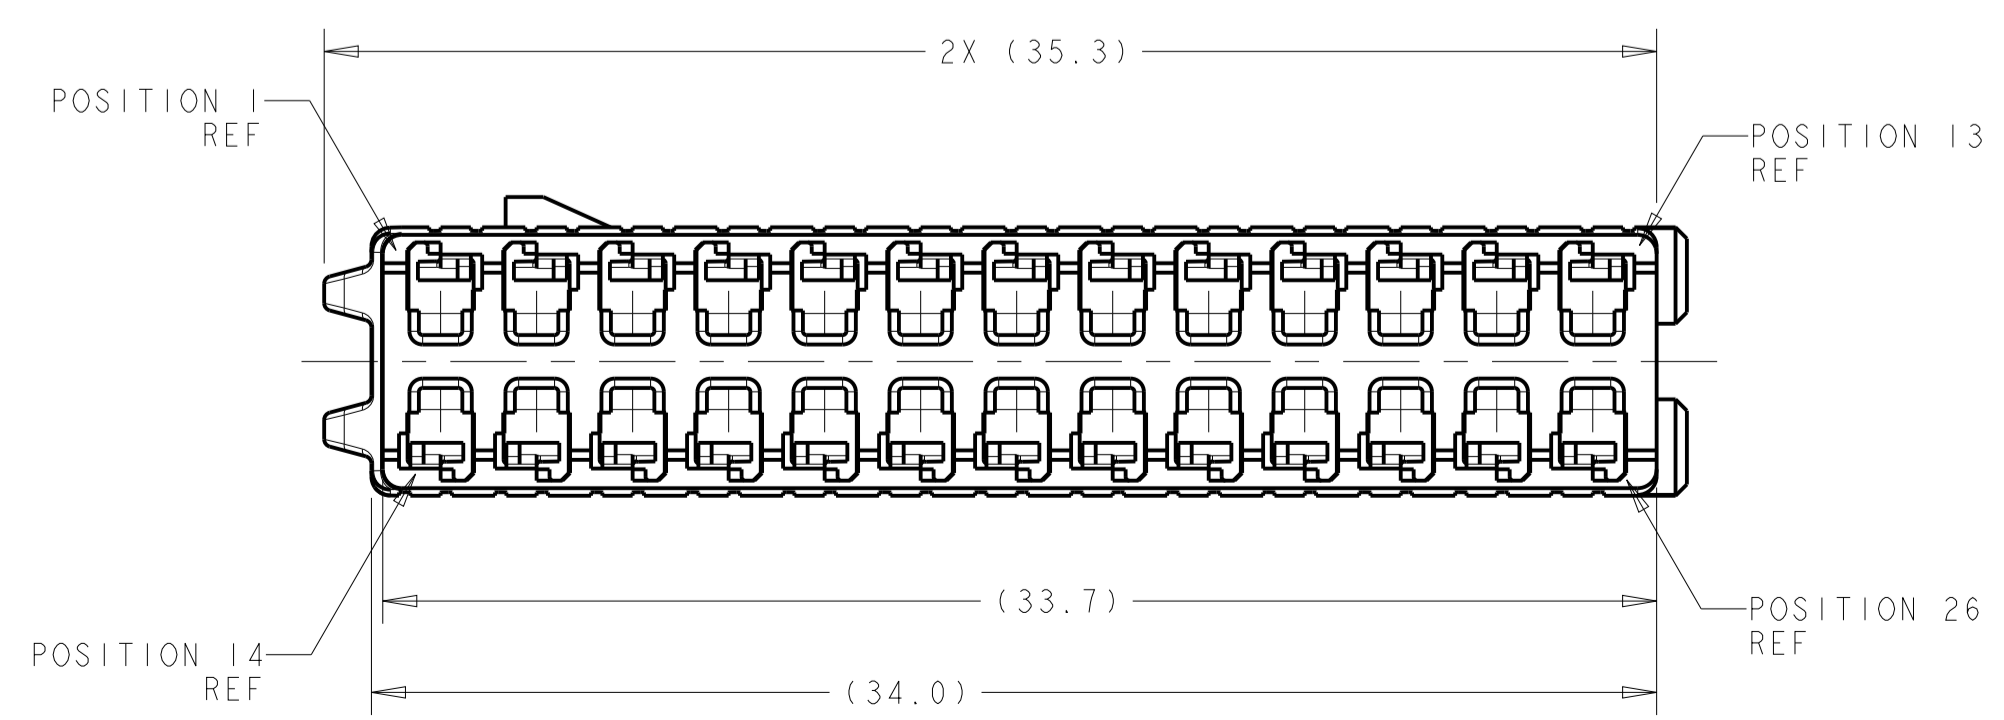

LOC	DIST	REVISIONS					
		P	LTN	DESCRIPTION	DATE	DWN	APVD
		A		INITIAL RELEASE	12FEB2008	DJH	RDH
		A1		REVISED PER ECO-021788	02SEP2008	DLD	CJS
		A2		REV PER ECO-21-005828	21MAY2021	RGV	CJS

△ NYLON 6/6, COLOR: SEE TABLE, 35% GLASS FILLED.  
 2. CONTACTS SOLD SEPARATELY. SEE DRAWING NUMBER 1456574 FOR TERMINATION AND REELING OPTIONS.

DETAIL B

ISOMETRIC VIEWS  
SCALE 4:1

DETAIL C

CONFIGURATION	COLOR	PART NUMBER	
1924141-1 THRU 1-0	PER DETAIL C	BLACK	1924136-4
1924141-1 THRU 1-0	PER DETAIL C	BLACK	1924136-3
1924346-1 THRU -6	PER DETAIL B	GRAY	1924136-2
1924346-1 THRU -6	AS SHOWN	BLACK	1924136-1

DIMENSIONS: mm 		TOLERANCES UNLESS OTHERWISE SPECIFIED: 0 PLC ± 1 PLC ± 2 PLC ± 3 PLC ± 4 PLC ± ANGLES ±		DWN: D.J. HARDY 12FEB2008 CHK: R.D. HETRICK 12FEB2008 APVD: R.D. HETRICK 12FEB2008 PRODUCT SPEC APPLICATION SPEC WEIGHT CUSTOMER DRAWING		Tyco Electronics Harrisburg, PA 17105-3608 NAME: CARRIER, 26 POSITION, GENERATION Y, 0.64mm LAC CONNECTOR SIZE: A1 CAGE CODE: 00779 DRAWING NO: 1924136 SCALE: 5:1 SHEET: 1 OF 1 REV: A2	
-----------------------	--	---	--	--	--	--	--