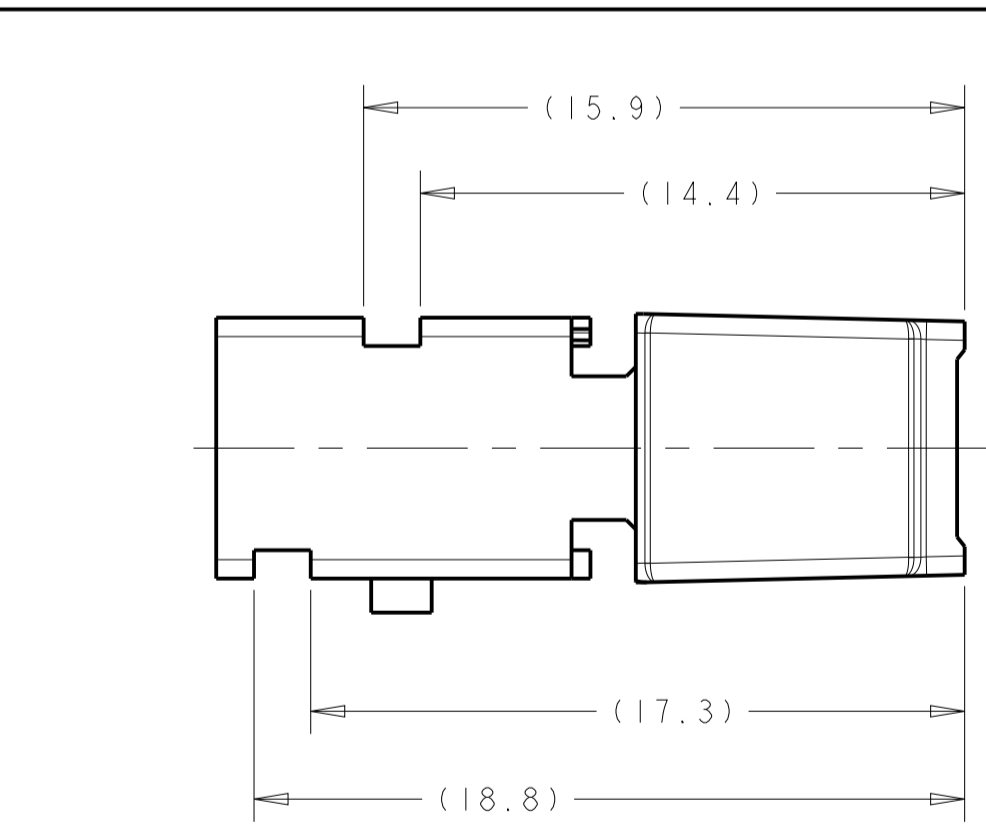

LOC	DIST	REVISIONS					
		P	LTN	DESCRIPTION	DATE	DWN	APVD
		A		INITIAL RELEASE	12FEB2008	DJH	RDH
		A1		REVISED PER ECO-021788	02SEP2008	DLD	CJS
		A2		REV PER ECO-21-005828	21MAY2021	RGV	CJS

△ NYLON 6/6, COLOR: SEE TABLE, 35% GLASS FILLED.  
 2. CONTACTS SOLD SEPARATELY. SEE DRAWING NUMBER 1456574 FOR TERMINATION AND REELING OPTIONS.

DETAIL B

ISOMETRIC VIEWS  
SCALE 4:1

DETAIL C

CONFIGURATION	COLOR	PART NUMBER	
1924141-1 THRU 1-0	PER DETAIL C	BLACK	1924136-4
1924141-1 THRU 1-0	PER DETAIL C	BLACK	1924136-3
1924346-1 THRU -6	PER DETAIL B	GRAY	1924136-2
1924346-1 THRU -6	AS SHOWN	BLACK	1924136-1

DIMENSIONS: mm 		TOLERANCES UNLESS OTHERWISE SPECIFIED: 0 PLC ± 1 PLC ± 2 PLC ± 3 PLC ± 4 PLC ± ANGLES ±		DWN: D.J. HARDY 12FEB2008 CHK: R.D. HETRICK 12FEB2008 APVD: R.D. HETRICK 12FEB2008 PRODUCT SPEC APPLICATION SPEC WEIGHT CUSTOMER DRAWING		Tyco Electronics Harrisburg, PA 17105-3608 NAME: CARRIER, 26 POSITION, GENERATION Y, 0.64mm LAC CONNECTOR SIZE: A1 CAGE CODE: 00779 DRAWING NO: 1924136 SCALE: 5:1 SHEET: 1 OF 1 REV: A2	
-----------------------	--	---	--	--	--	--	--