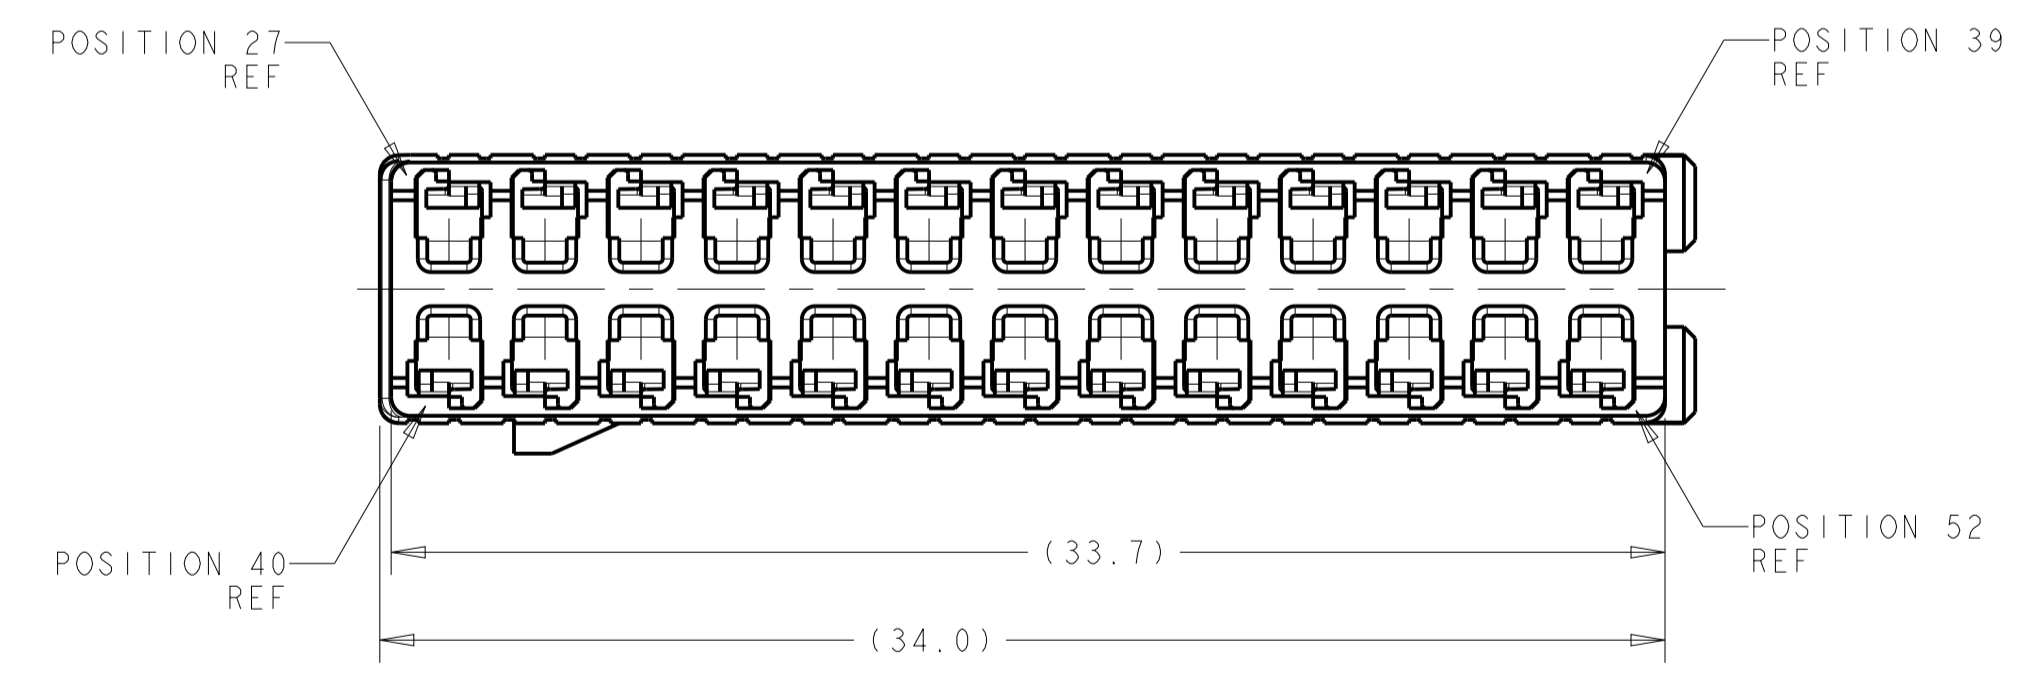

LOC	DIST	REVISIONS					
		P	LTN	DESCRIPTION	DATE	DWN	APVD
		A		INITIAL RELEASE	12FEB2008	DJH	RDH
		A1		REVISED PER ECO-021788	02SEP2008	DLD	CJS
		A2		REV PER ECO-21-005828	21MAY2021	RGV	CJS

△ NYLON 6/6, COLOR: SEE TABLE, 35% GLASS FILLED.  
 2. CONTACTS SOLD SEPARATELY. SEE DRAWING NUMBER 1456574 FOR TERMINATION AND REELING OPTIONS.

DETAIL B

ISOMETRIC VIEWS  
SCALE 4:1

DETAIL C

CONFIGURATION	COLOR	PART NUMBER	
1924141-1 THRU 1-0	PER DETAIL C	BLACK	1924136-4
1924141-1 THRU 1-0	PER DETAIL C	BLACK	1924136-3
1924346-1 THRU -6	PER DETAIL B	GRAY	1924136-2
1924346-1 THRU -6	AS SHOWN	BLACK	1924136-1

DIMENSIONS: mm 		TOLERANCES UNLESS OTHERWISE SPECIFIED: 0 PLC ± 1 PLC ± 2 PLC ± 3 PLC ± 4 PLC ± ANGLES ±		DWN: D.J. HARDY 12FEB2008 CHK: R.D. HETRICK 12FEB2008 APVD: R.D. HETRICK 12FEB2008 PRODUCT SPEC APPLICATION SPEC WEIGHT CUSTOMER DRAWING		Tyco Electronics Harrisburg, PA 17105-3608 NAME: CARRIER, 26 POSITION, GENERATION Y, 0.64mm LAC CONNECTOR SIZE: A1 CAGE CODE: 00779 DRAWING NO: 1924136 SCALE: 5:1 SHEET: 1 OF 1 REV: A2	
-----------------------	--	---	--	--	--	--	--