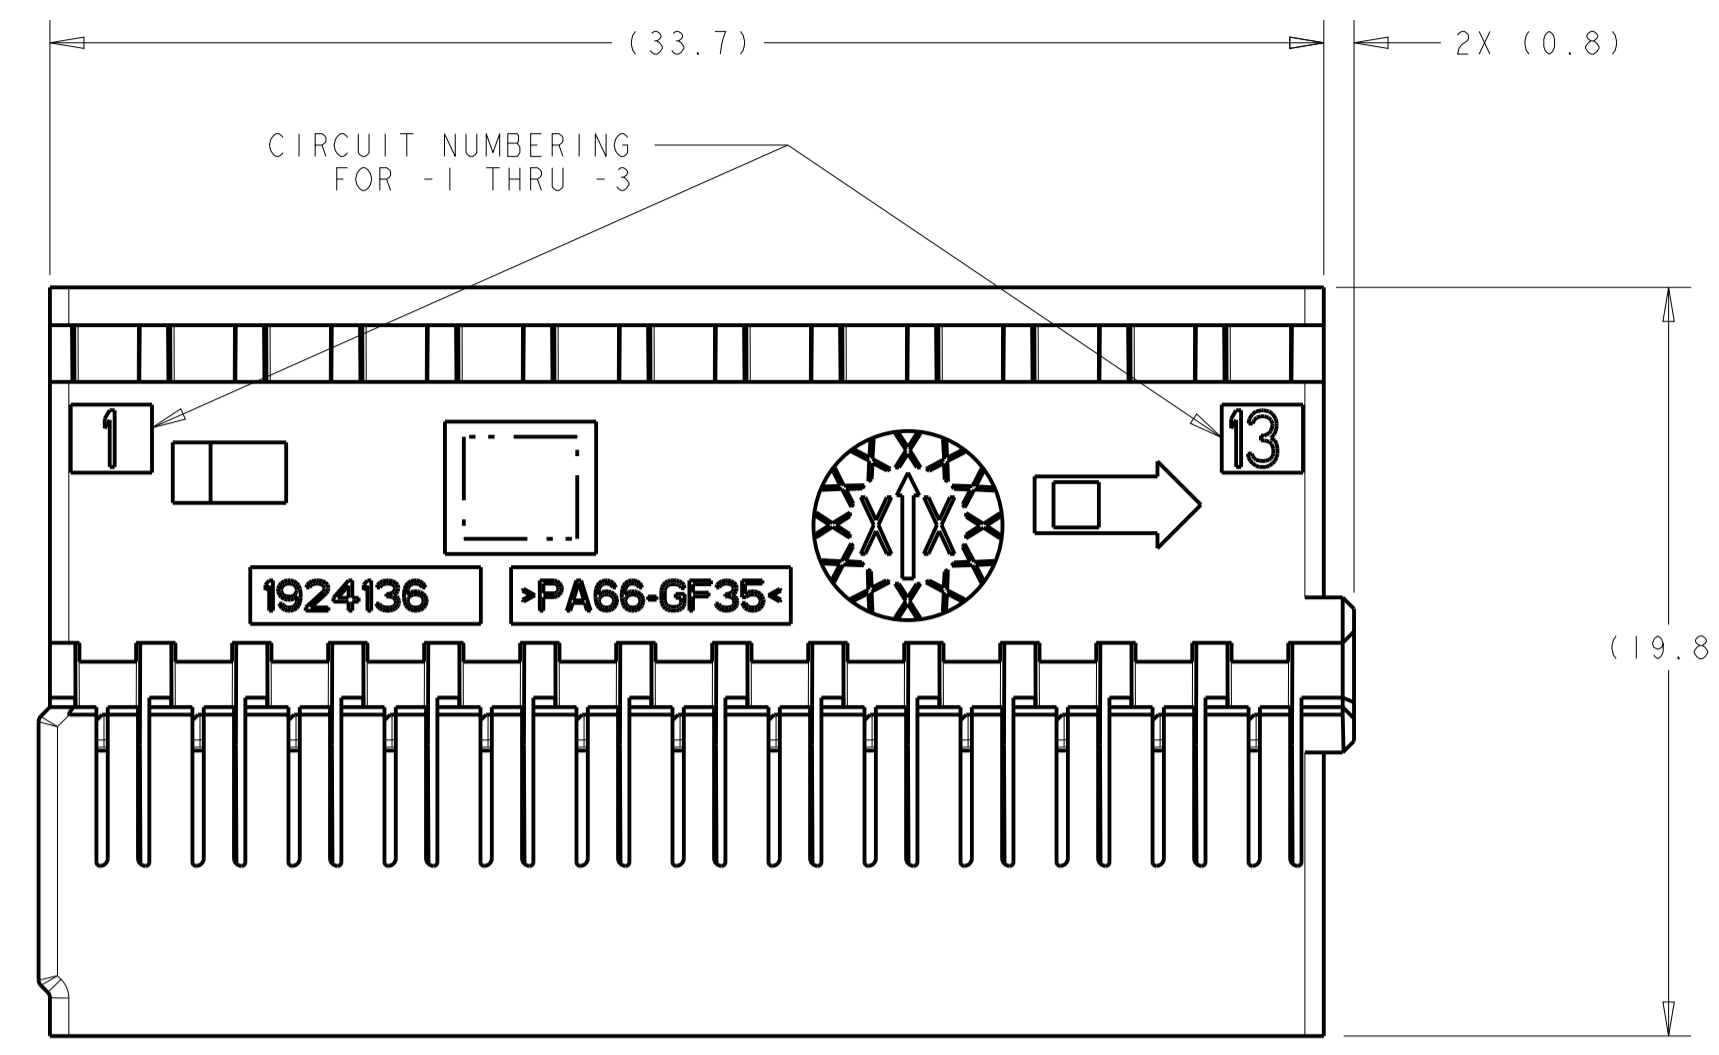

LOC	DIST	REVISIONS					
		P	LTN	DESCRIPTION	DATE	DWN	APVD
		A		INITIAL RELEASE	12FEB2008	DJH	RDH
		A1		REVISED PER ECO-021788	02SEP2008	DLD	CJS
		A2		REV PER ECO-21-005828	21MAY2021	RGV	CJS

△ NYLON 6/6, COLOR: SEE TABLE, 35% GLASS FILLED.  
 2. CONTACTS SOLD SEPARATELY. SEE DRAWING NUMBER 1456574 FOR TERMINATION AND REELING OPTIONS.

DETAIL B

ISOMETRIC VIEWS  
SCALE 4:1

DETAIL C

CONFIGURATION	COLOR	PART NUMBER	
1924141-1 THRU 1-0	PER DETAIL C	BLACK	1924136-4
1924141-1 THRU 1-0	PER DETAIL C	BLACK	1924136-3
1924346-1 THRU -6	PER DETAIL B	GRAY	1924136-2
1924346-1 THRU -6	AS SHOWN	BLACK	1924136-1

DIMENSIONS: mm 		TOLERANCES UNLESS OTHERWISE SPECIFIED: 0 PLC ± 1 PLC ± 2 PLC ± 3 PLC ± 4 PLC ± ANGLES ±		DWN: D.J. HARDY 12FEB2008 CHK: R.D. HETRICK 12FEB2008 APVD: R.D. HETRICK 12FEB2008 PRODUCT SPEC APPLICATION SPEC WEIGHT CUSTOMER DRAWING		Tyco Electronics Harrisburg, PA 17105-3608 NAME: CARRIER, 26 POSITION, GENERATION Y, 0.64mm LAC CONNECTOR SIZE: A1 CAGE CODE: 00779 DRAWING NO: 1924136 SCALE: 5:1 SHEET: 1 OF 1 REV: A2	
-----------------------	--	---	--	--	--	--	--