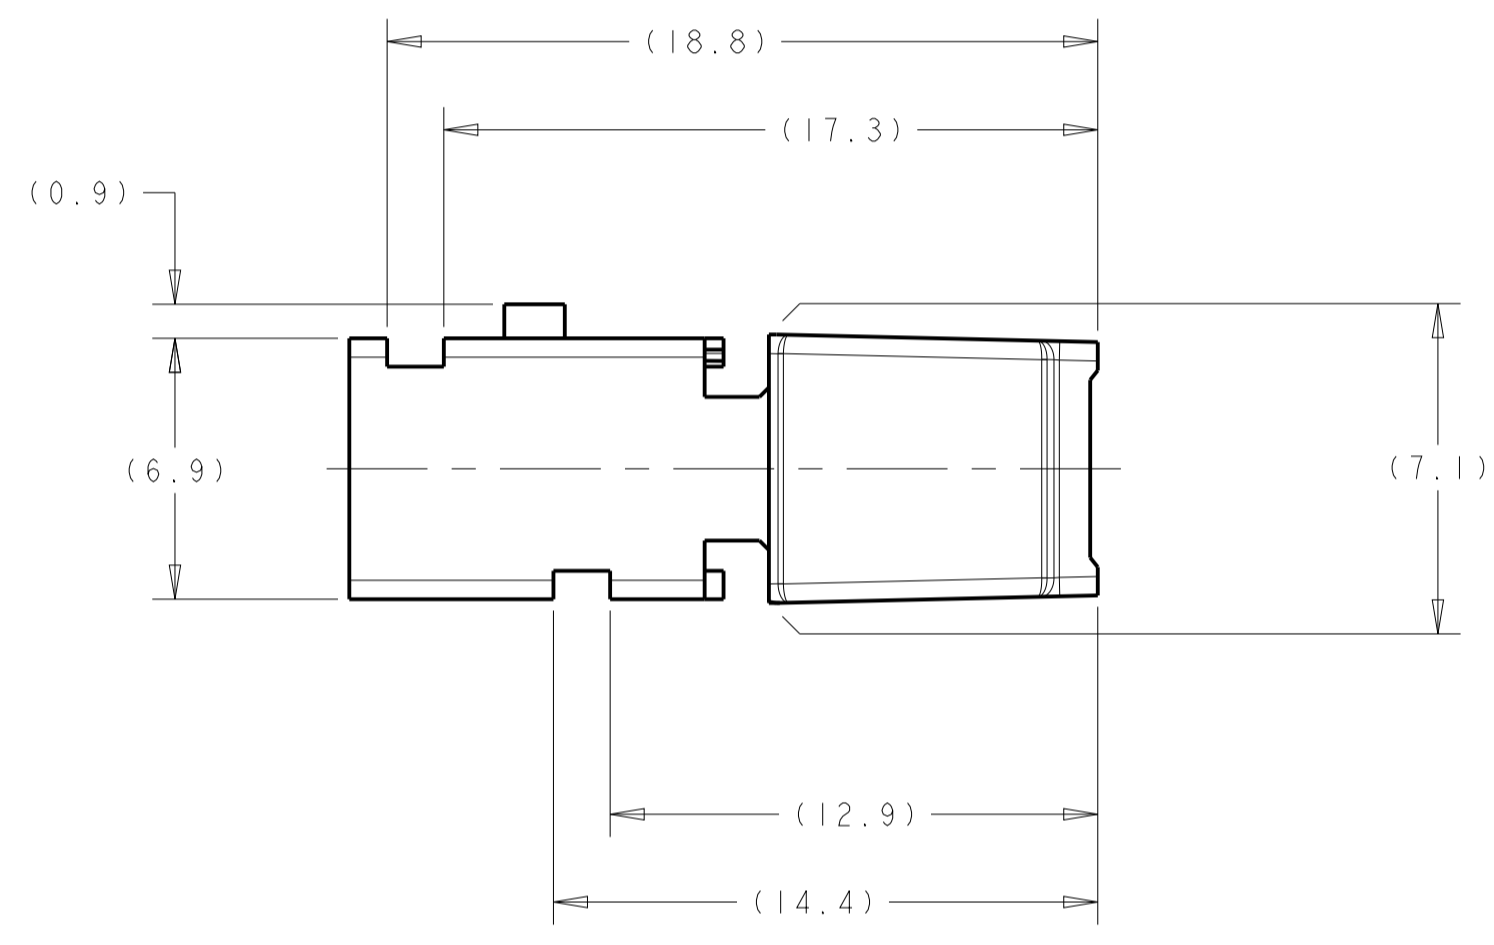

LOC	DIST	REVISIONS					
		P	LTN	DESCRIPTION	DATE	DWN	APVD
		A		INITIAL RELEASE	12FEB2008	DJH	RDH
		A1		REVISED PER ECO-021788	02SEP2008	DLD	CJS
		A2		REV PER ECO-21-005828	21MAY2021	RGV	CJS

△ NYLON 6/6, COLOR: SEE TABLE, 35% GLASS FILLED.  
 2. CONTACTS SOLD SEPARATELY. SEE DRAWING NUMBER 1456574 FOR TERMINATION AND REELING OPTIONS.

DETAIL B

ISOMETRIC VIEWS  
SCALE 4:1

DETAIL C

CONFIGURATION	COLOR	PART NUMBER	
1924141-1 THRU 1-0	PER DETAIL C	BLACK	1924136-4
1924141-1 THRU 1-0	PER DETAIL C	BLACK	1924136-3
1924346-1 THRU -6	PER DETAIL B	GRAY	1924136-2
1924346-1 THRU -6	AS SHOWN	BLACK	1924136-1

DIMENSIONS: mm 		TOLERANCES UNLESS OTHERWISE SPECIFIED: 0 PLC ± 1 PLC ± 2 PLC ± 3 PLC ± 4 PLC ± ANGLES ±		DWN: D.J. HARDY 12FEB2008 CHK: R.D. HETRICK 12FEB2008 APVD: R.D. HETRICK 12FEB2008 PRODUCT SPEC APPLICATION SPEC WEIGHT CUSTOMER DRAWING		Tyco Electronics Harrisburg, PA 17105-3608 NAME: CARRIER, 26 POSITION, GENERATION Y, 0.64mm LAC CONNECTOR SIZE: A1 CAGE CODE: 00779 DRAWING NO: 1924136 SCALE: 5:1 SHEET: 1 OF 1 REV: A2	
-----------------------	--	---	--	--	--	--	--