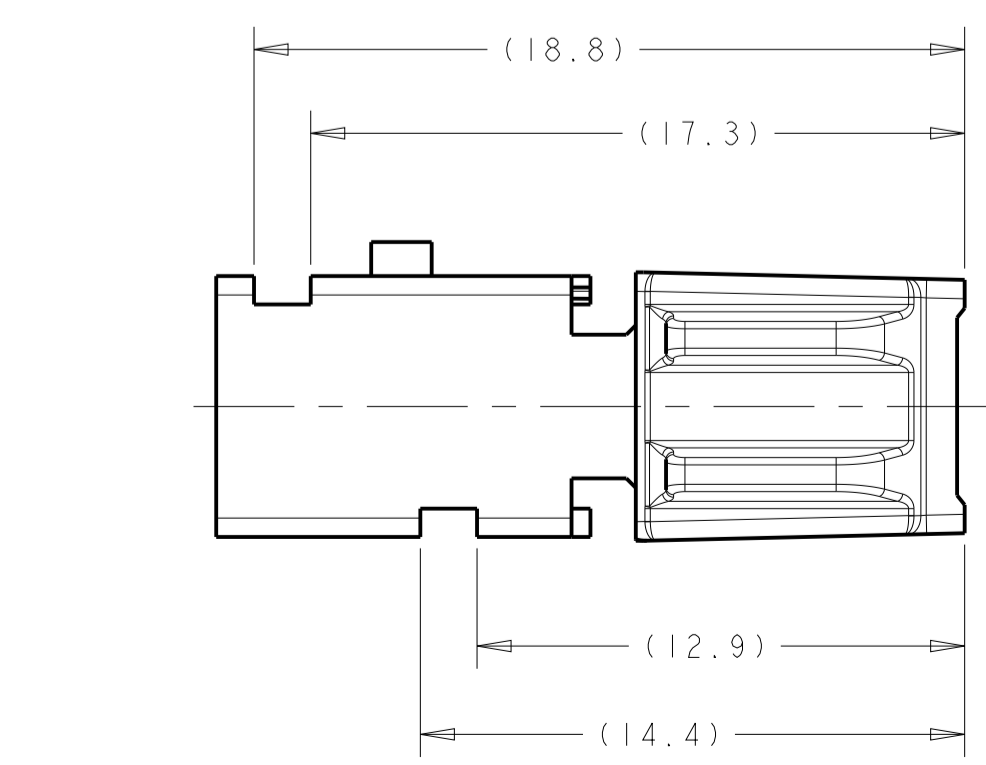

LOC	DIST	REVISIONS					
		P	LTN	DESCRIPTION	DATE	DWN	APVD
		A		INITIAL RELEASE	12FEB2008	DJH	RDH
		A1		REVISED PER ECO-021788	02SEP2008	DLD	CJS
		A2		REV PER ECO-21-005828	21MAY2021	RGV	CJS

△ NYLON 6/6, COLOR: SEE TABLE, 35% GLASS FILLED.  
 2. CONTACTS SOLD SEPARATELY. SEE DRAWING NUMBER 1456574 FOR TERMINATION AND REELING OPTIONS.

DETAIL B

ISOMETRIC VIEWS  
SCALE 4:1

DETAIL C

CONFIGURATION	COLOR	PART NUMBER	
1924141-1 THRU 1-0	PER DETAIL C	BLACK	1924136-4
1924141-1 THRU 1-0	PER DETAIL C	BLACK	1924136-3
1924346-1 THRU -6	PER DETAIL B	GRAY	1924136-2
1924346-1 THRU -6	AS SHOWN	BLACK	1924136-1

DIMENSIONS: mm 		TOLERANCES UNLESS OTHERWISE SPECIFIED: 0 PLC ± 1 PLC ± 2 PLC ± 3 PLC ± 4 PLC ± ANGLES ±		DWN: D.J. HARDY 12FEB2008 CHK: R.D. HETRICK 12FEB2008 APVD: R.D. HETRICK 12FEB2008 PRODUCT SPEC APPLICATION SPEC WEIGHT CUSTOMER DRAWING		Tyco Electronics Harrisburg, PA 17105-3608 NAME: CARRIER, 26 POSITION, GENERATION Y, 0.64mm LAC CONNECTOR SIZE: A1 CAGE CODE: 00779 DRAWING NO: 1924136 SCALE: 5:1 SHEET: 1 OF 1 REV: A2	
-----------------------	--	---	--	--	--	--	--