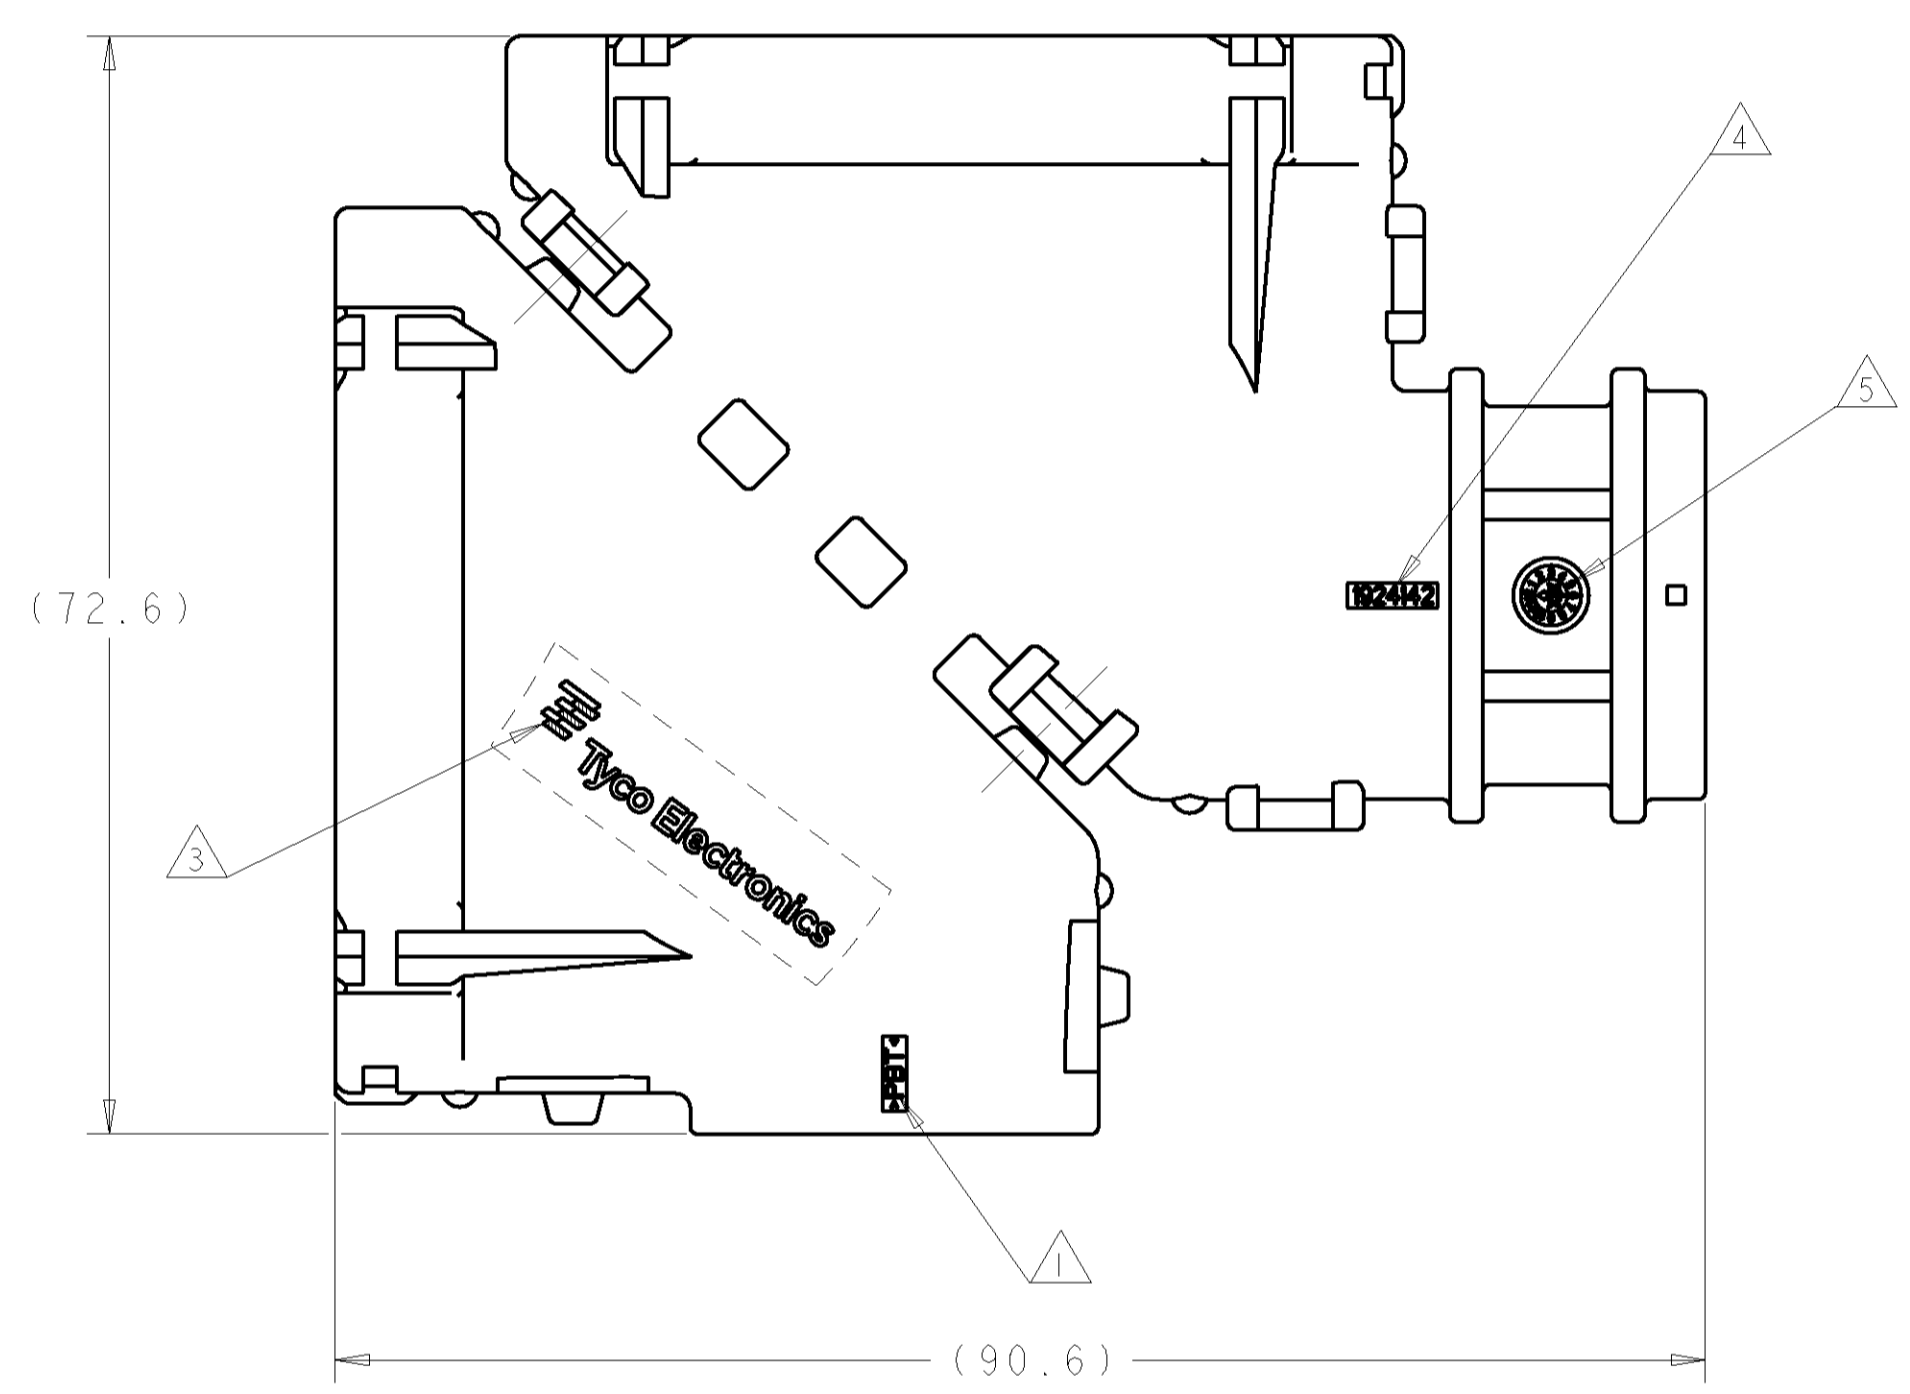

LOC		DIST		REVISIONS			
FX	00	P	LTR	DESCRIPTION	DATE	DWN	APVD
		A		RELEASED PER ECR 07-014285	15JUN2007	DLD	SC

SECTION E-E

- 1 MATERIAL IDENTIFICATION TO BE LOCATED APPROXIMATELY AS SHOWN.
- 2 WARPAGE UP TO ±0.8mm.
- 3 TYCO ELECTRONICS LOGO LOCATED APPROXIMATELY AS SHOWN.
- 4 MOLD TYCO P/N, LOCATED APPROXIMATELY AS SHOWN.
- 5 MOLD DATE CODE USING MONTH AND YEAR CLOCK RECESSED 0.20 MAX. LOCATED APPROXIMATELY AS SHOWN.

FOLDED VIEW

1924142-1
PART NUMBER

<small>THE INFORMATION CONTAINED HEREIN IS UNCLASSIFIED EXCEPT WHERE SHOWN OTHERWISE. IT IS SUBJECT TO CHANGE WITHOUT NOTICE AND WITHOUT OBLIGATION. THIS DRAWING IS UNPUBLISHED. RELEASED FOR PUBLICATION. ALL RIGHTS RESERVED.</small>		DWN: R VESTAL 08NOV2006 CHK: S CROSS 08NOV2006 APVD: S CROSS 08NOV2006	Tyco Electronics Harrisburg, PA 17105-3608
DIMENSIONS: mm TOLERANCES UNLESS OTHERWISE SPECIFIED: 0 PLC ±0.3 1 PLC ±0.3 2 PLC ±0.20 3 PLC ± 4 PLC ± ANGLES ±0°		PRODUCT SPEC: APPLICATION SPEC: WEIGHT: CUSTOMER DRAWING	NAME: WIRE COVER, 90 DEGREE, 31 POSITION, CONNECTOR SIZE: A 00779 C=1924142 SCALE: 2:1 SHEET 1 OF 1 REV A