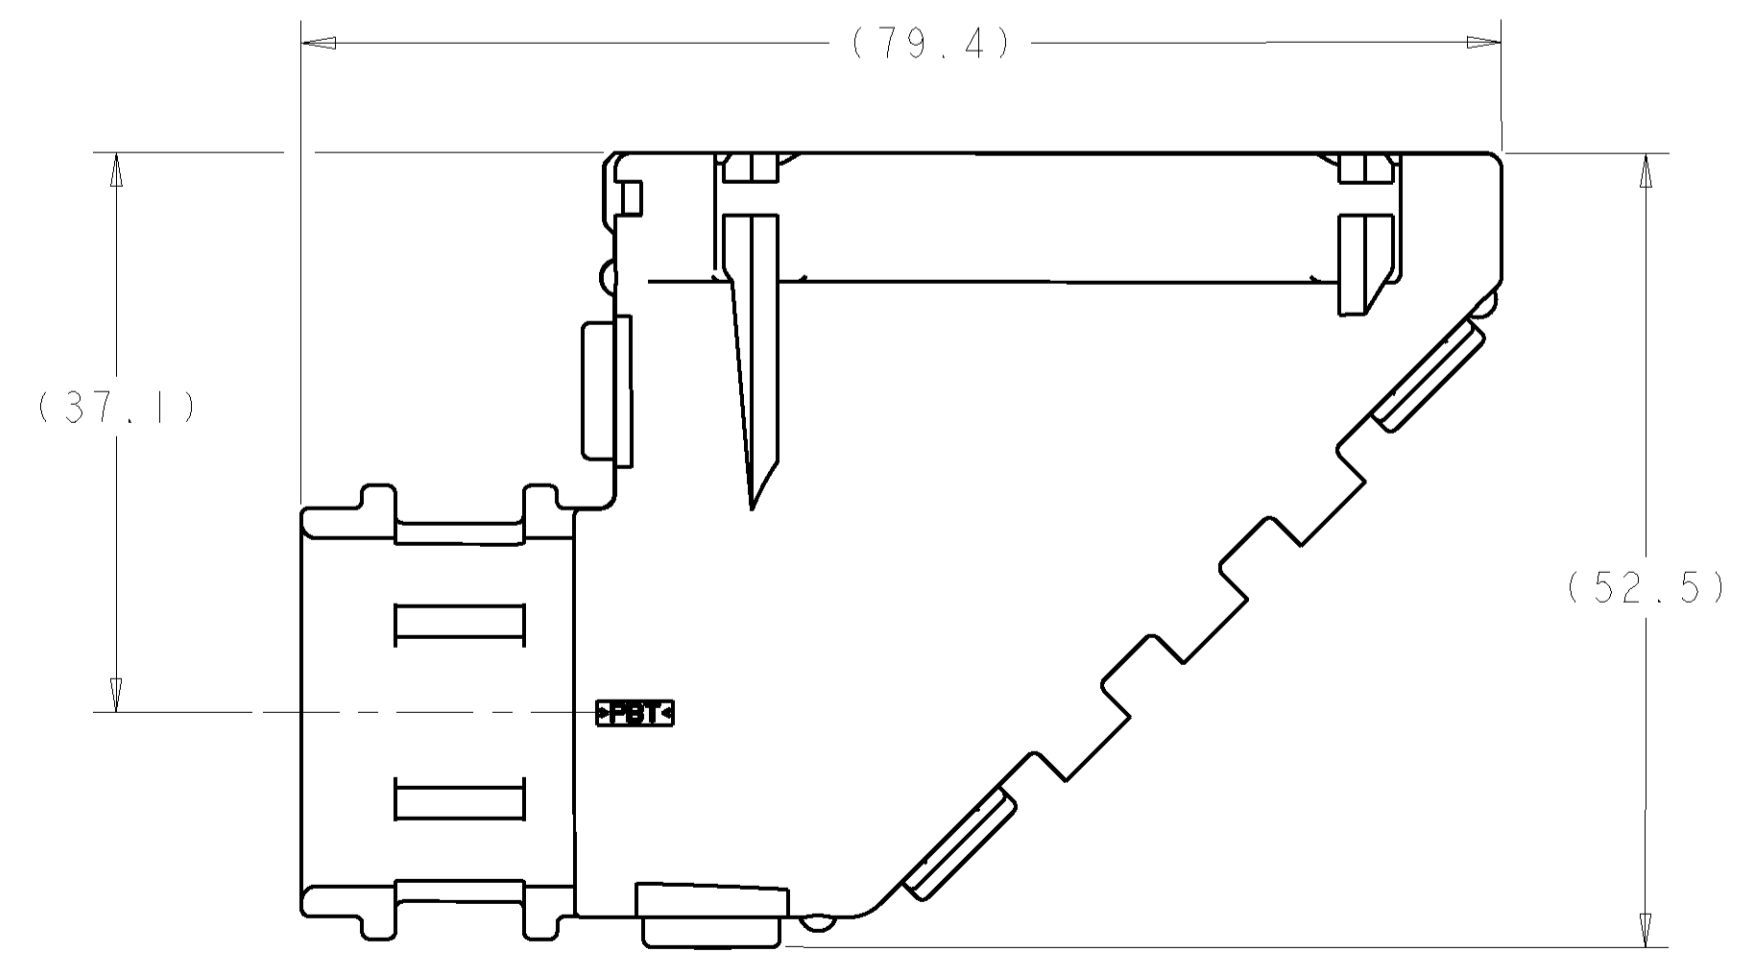

LOC		DIST		REVISIONS			
FX	00	P	LTR	DESCRIPTION	DATE	DWN	APVD
		A		RELEASED PER ECR 07-014285	15JUN2007	DLD	SC

SECTION E-E

- 1 MATERIAL IDENTIFICATION TO BE LOCATED APPROXIMATELY AS SHOWN.
- 2 WARPAGE UP TO ±0.8mm.
- 3 TYCO ELECTRONICS LOGO LOCATED APPROXIMATELY AS SHOWN.
- 4 MOLD TYCO P/N, LOCATED APPROXIMATELY AS SHOWN.
- 5 MOLD DATE CODE USING MONTH AND YEAR CLOCK RECESSED 0.20 MAX. LOCATED APPROXIMATELY AS SHOWN.

FOLDED VIEW

1924142-1
PART NUMBER

<small>THE INFORMATION CONTAINED HEREIN IS UNCLASSIFIED EXCEPT WHERE SHOWN OTHERWISE. IT IS SUBJECT TO CHANGE WITHOUT NOTICE AND WITHOUT OBLIGATION. THIS DRAWING IS UNPUBLISHED. RELEASED FOR PUBLICATION. ALL RIGHTS RESERVED.</small>		DWN: R VESTAL 08NOV2006 CHK: S CROSS 08NOV2006 APVD: S CROSS 08NOV2006	Tyco Electronics Harrisburg, PA 17105-3608
DIMENSIONS: mm TOLERANCES UNLESS OTHERWISE SPECIFIED: 0 PLC ±0.3 1 PLC ±0.3 2 PLC ±0.20 3 PLC ± 4 PLC ± ANGLES ±0°		PRODUCT SPEC: APPLICATION SPEC: WEIGHT: CUSTOMER DRAWING	NAME: WIRE COVER, 90 DEGREE, 31 POSITION, CONNECTOR SIZE: A 00779 C=1924142 SCALE: 2:1 SHEET 1 OF 1 REV A