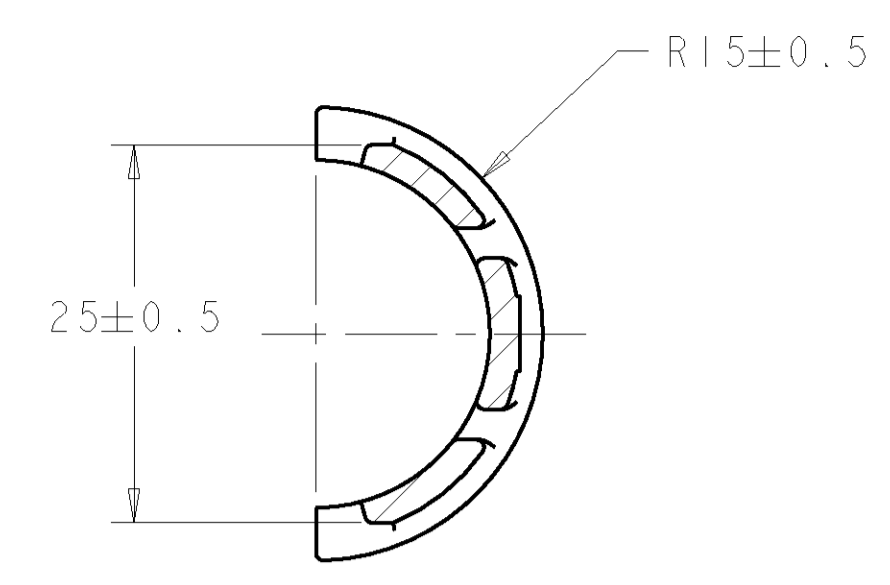

LOC		DIST		REVISIONS			
FX	00	P	LTR	DESCRIPTION	DATE	DWN	APVD
		A		RELEASED PER ECR 07-014285	15JUN2007	DLD	SC

SECTION E-E

- 1 MATERIAL IDENTIFICATION TO BE LOCATED APPROXIMATELY AS SHOWN.
- 2 WARPAGE UP TO ±0.8mm.
- 3 TYCO ELECTRONICS LOGO LOCATED APPROXIMATELY AS SHOWN.
- 4 MOLD TYCO P/N, LOCATED APPROXIMATELY AS SHOWN.
- 5 MOLD DATE CODE USING MONTH AND YEAR CLOCK RECESSED 0.20 MAX. LOCATED APPROXIMATELY AS SHOWN.

FOLDED VIEW

1924142-1
PART NUMBER

<small>THE INFORMATION CONTAINED HEREIN IS UNCLASSIFIED EXCEPT WHERE SHOWN OTHERWISE. IT IS SUBJECT TO CHANGE WITHOUT NOTICE AND WITHOUT OBLIGATION. THIS DRAWING IS UNPUBLISHED. RELEASED FOR PUBLICATION. ALL RIGHTS RESERVED.</small>		DWN: R VESTAL 08NOV2006 CHK: S CROSS 08NOV2006 APVD: S CROSS 08NOV2006	Tyco Electronics Harrisburg, PA 17105-3608
DIMENSIONS: mm TOLERANCES UNLESS OTHERWISE SPECIFIED: 0 PLC ±0.3 1 PLC ±0.3 2 PLC ±0.20 3 PLC ± 4 PLC ± ANGLES ±0°		PRODUCT SPEC: APPLICATION SPEC: WEIGHT: CUSTOMER DRAWING	NAME: WIRE COVER, 90 DEGREE, 31 POSITION, CONNECTOR SIZE: A 00779 C=1924142 SCALE: 2:1 SHEET 1 OF 1 REV A