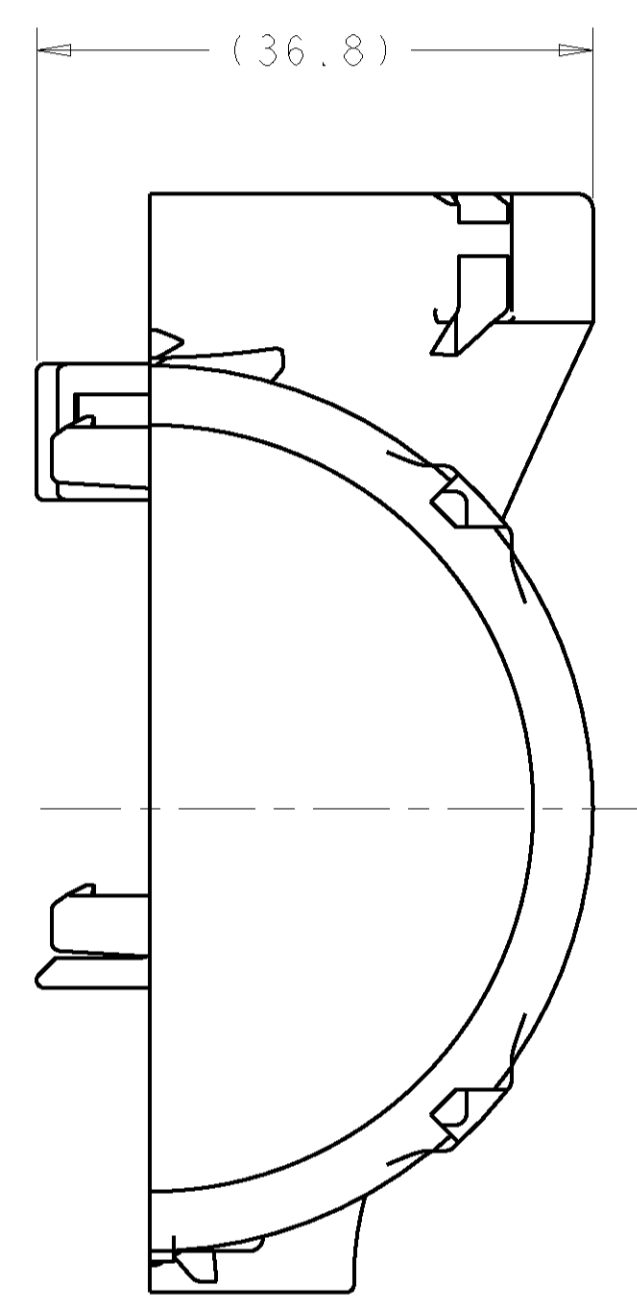

LOC		DIST		REVISIONS			
FX	00	P	LTR	DESCRIPTION	DATE	DWN	APVD
		A		RELEASED PER ECR 07-014285	15JUN2007	DLD	SC

SECTION E-E

- 1 MATERIAL IDENTIFICATION TO BE LOCATED APPROXIMATELY AS SHOWN.
- 2 WARPAGE UP TO ±0.8mm.
- 3 TYCO ELECTRONICS LOGO LOCATED APPROXIMATELY AS SHOWN.
- 4 MOLD TYCO P/N, LOCATED APPROXIMATELY AS SHOWN.
- 5 MOLD DATE CODE USING MONTH AND YEAR CLOCK RECESSED 0.20 MAX. LOCATED APPROXIMATELY AS SHOWN.

FOLDED VIEW

1924142-1
PART NUMBER

<small>THE INFORMATION CONTAINED HEREIN IS UNCLASSIFIED EXCEPT WHERE SHOWN OTHERWISE. IT IS SUBJECT TO CHANGE WITHOUT NOTICE AND WITHOUT OBLIGATION. THIS DRAWING IS UNPUBLISHED. RELEASED FOR PUBLICATION. ALL RIGHTS RESERVED.</small>		DWN: R VESTAL 08NOV2006 CHK: S CROSS 08NOV2006 APVD: S CROSS 08NOV2006	Tyco Electronics Harrisburg, PA 17105-3608
DIMENSIONS: mm TOLERANCES UNLESS OTHERWISE SPECIFIED: 0 PLC ±0.3 1 PLC ±0.3 2 PLC ±0.20 3 PLC ± 4 PLC ± ANGLES ±0°		PRODUCT SPEC: APPLICATION SPEC: WEIGHT: CUSTOMER DRAWING	NAME: WIRE COVER, 90 DEGREE, 31 POSITION, CONNECTOR SIZE: A 00779 C=1924142 SCALE: 2:1 SHEET 1 OF 1 REV A