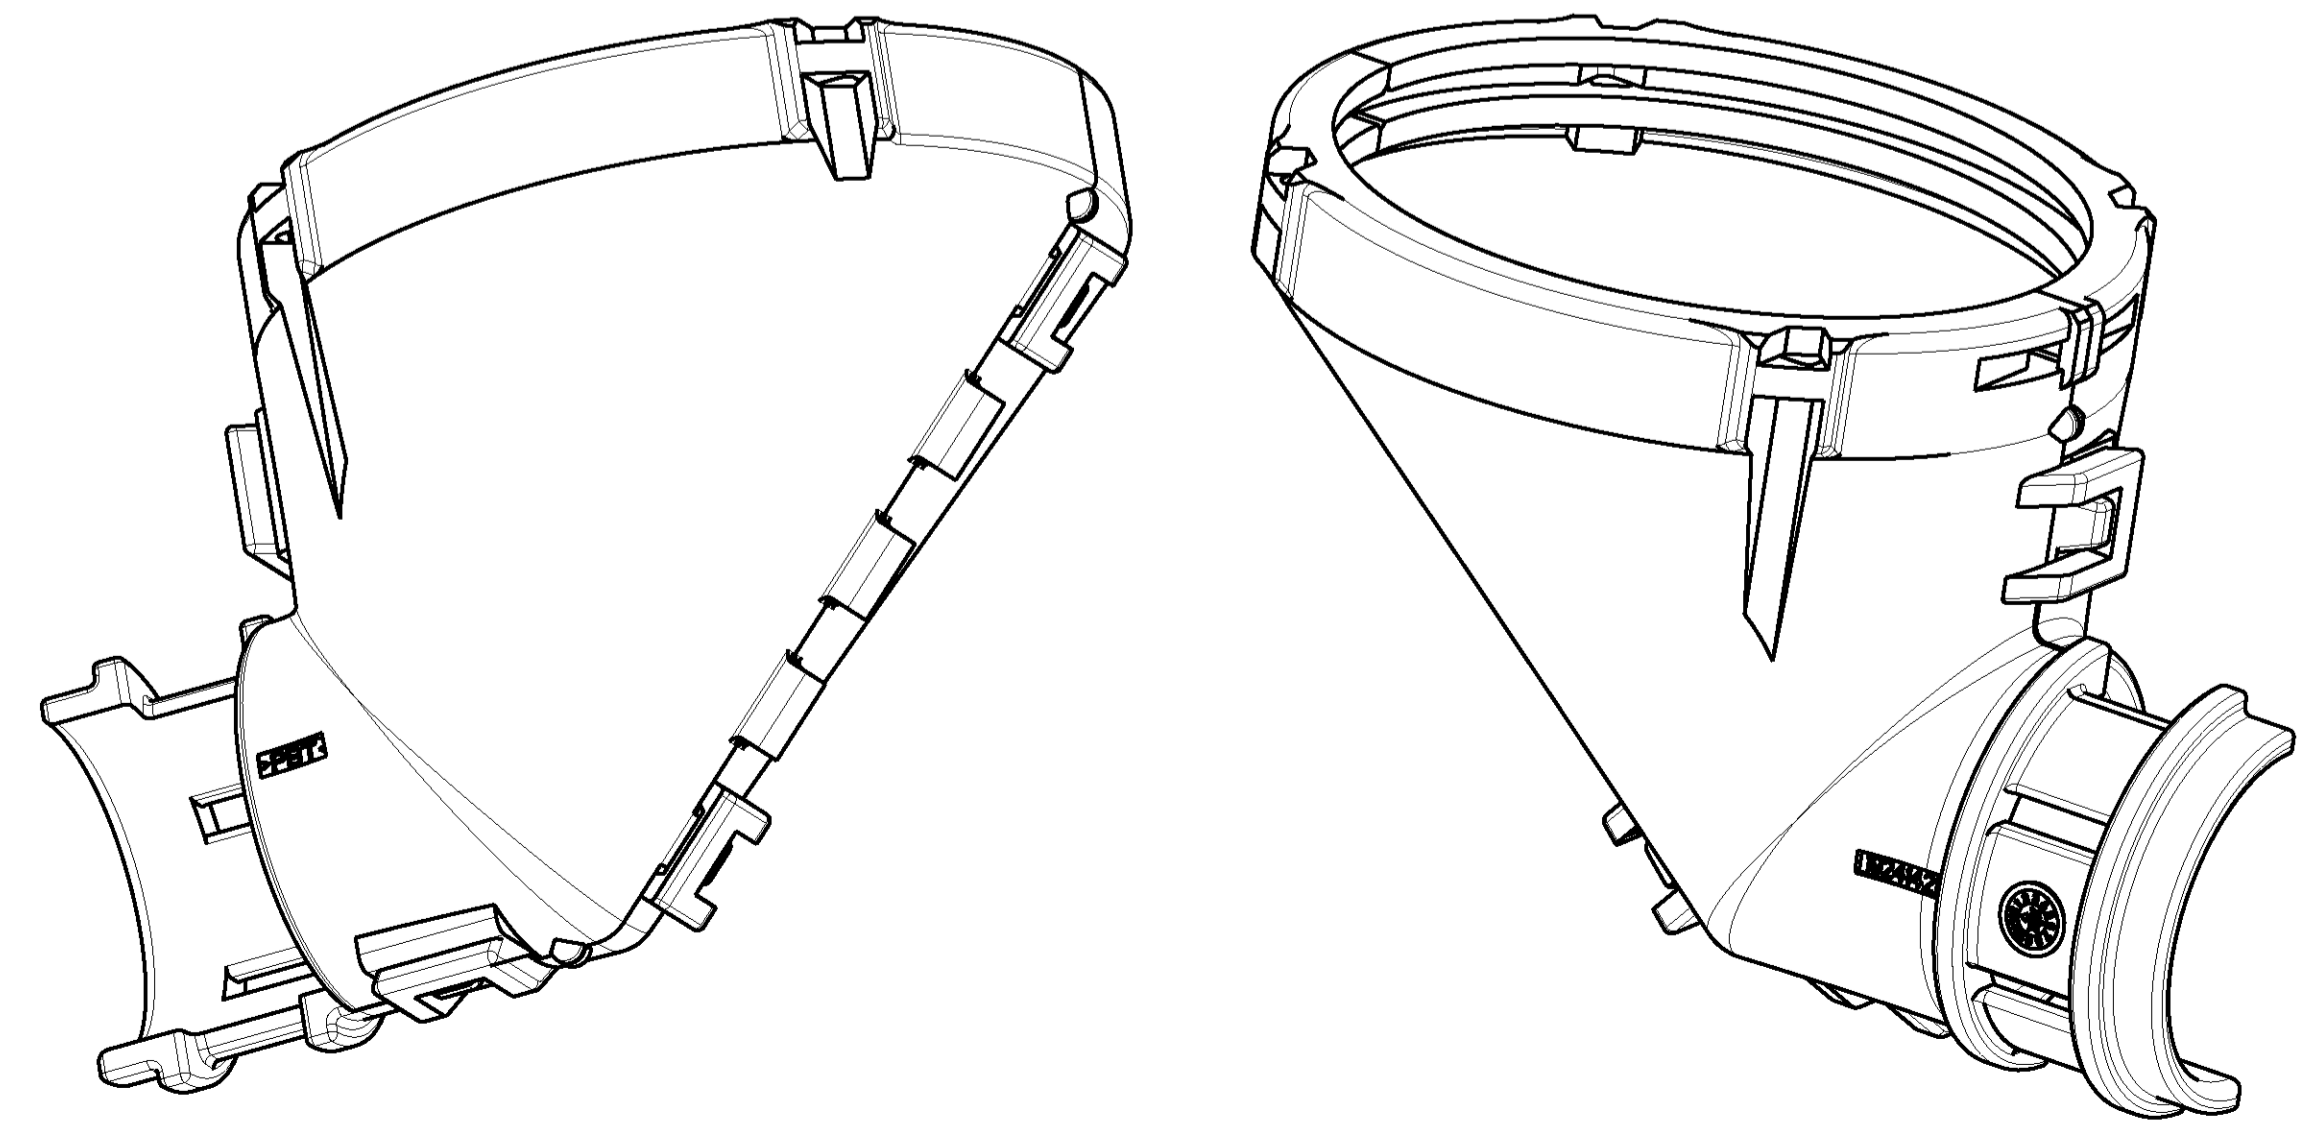

LOC		DIST		REVISIONS			
FX	00	P	LTR	DESCRIPTION	DATE	DWN	APVD
		A		RELEASED PER ECR 07-014285	15JUN2007	DLD	SC

SECTION E-E

- 1 MATERIAL IDENTIFICATION TO BE LOCATED APPROXIMATELY AS SHOWN.
- 2 WARPAGE UP TO ±0.8mm.
- 3 TYCO ELECTRONICS LOGO LOCATED APPROXIMATELY AS SHOWN.
- 4 MOLD TYCO P/N, LOCATED APPROXIMATELY AS SHOWN.
- 5 MOLD DATE CODE USING MONTH AND YEAR CLOCK RECESSED 0.20 MAX. LOCATED APPROXIMATELY AS SHOWN.

FOLDED VIEW

1924142-1
PART NUMBER

<small>THE INFORMATION CONTAINED HEREIN IS UNCLASSIFIED EXCEPT WHERE SHOWN OTHERWISE. IT IS SUBJECT TO CHANGE WITHOUT NOTICE AND WITHOUT OBLIGATION. THIS DRAWING IS UNPUBLISHED. RELEASED FOR PUBLICATION. ALL RIGHTS RESERVED.</small>		DWN: R VESTAL 08NOV2006 CHK: S CROSS 08NOV2006 APVD: S CROSS 08NOV2006	Tyco Electronics Harrisburg, PA 17105-3608
DIMENSIONS: mm TOLERANCES UNLESS OTHERWISE SPECIFIED: 0 PLC ±0.3 1 PLC ±0.3 2 PLC ±0.20 3 PLC ± 4 PLC ± ANGLES ±0°		PRODUCT SPEC: APPLICATION SPEC: WEIGHT: CUSTOMER DRAWING	NAME: WIRE COVER, 90 DEGREE, 31 POSITION, CONNECTOR SIZE: A 00779 C=1924142 SCALE: 2:1 SHEET 1 OF 1 REV A