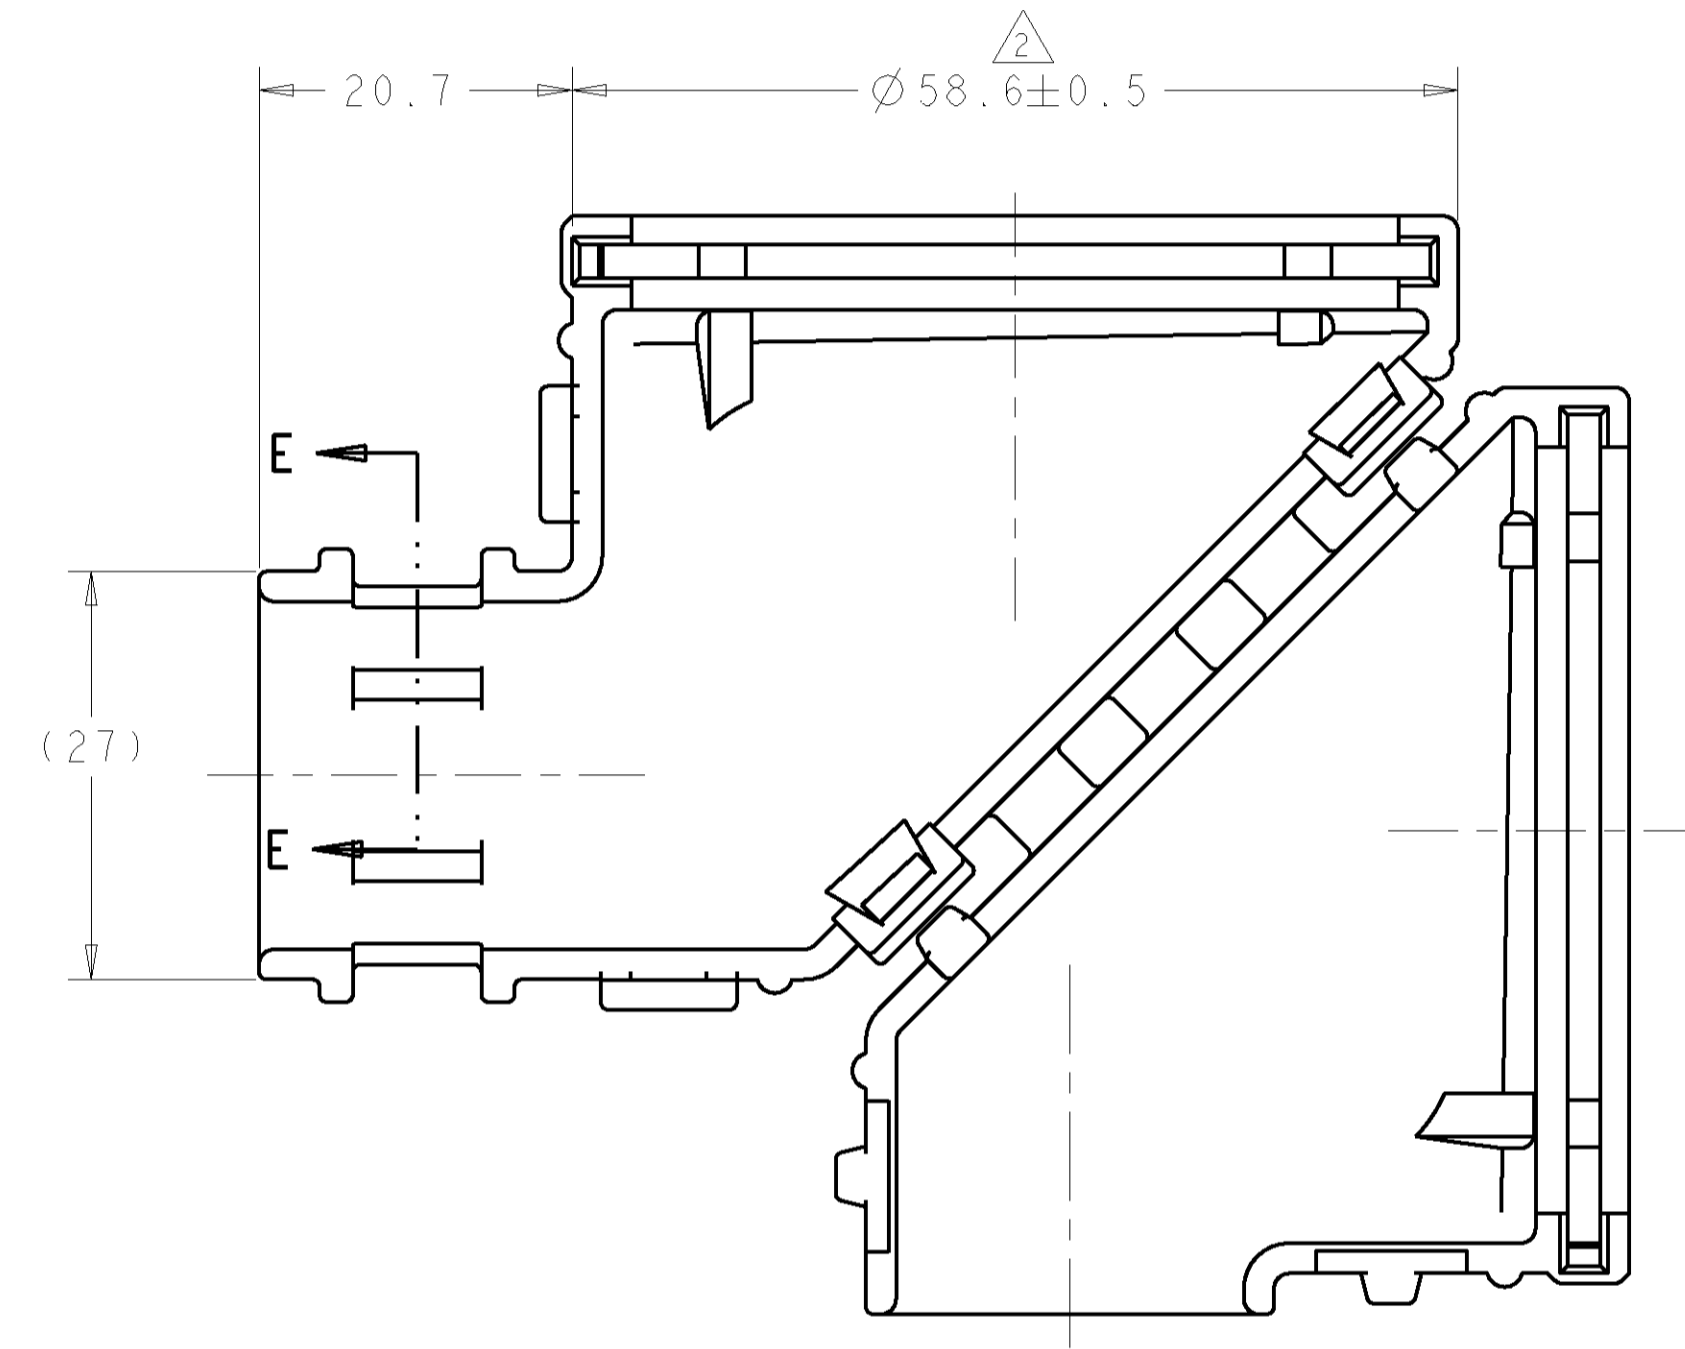

LOC		DIST		REVISIONS			
FX	00	P	LTR	DESCRIPTION	DATE	DWN	APVD
		A		RELEASED PER ECR 07-014285	15JUN2007	DLD	SC

SECTION E-E

- 1 MATERIAL IDENTIFICATION TO BE LOCATED APPROXIMATELY AS SHOWN.
- 2 WARPAGE UP TO ±0.8mm.
- 3 TYCO ELECTRONICS LOGO LOCATED APPROXIMATELY AS SHOWN.
- 4 MOLD TYCO P/N, LOCATED APPROXIMATELY AS SHOWN.
- 5 MOLD DATE CODE USING MONTH AND YEAR CLOCK RECESSED 0.20 MAX. LOCATED APPROXIMATELY AS SHOWN.

FOLDED VIEW

1924142-1
PART NUMBER

<small>THE INFORMATION CONTAINED HEREIN IS UNCLASSIFIED EXCEPT WHERE SHOWN OTHERWISE. IT IS SUBJECT TO CHANGE WITHOUT NOTICE AND WITHOUT OBLIGATION. THIS DRAWING IS UNPUBLISHED. RELEASED FOR PUBLICATION. ALL RIGHTS RESERVED.</small>		DWN: R VESTAL 08NOV2006 CHK: S CROSS 08NOV2006 APVD: S CROSS 08NOV2006	Tyco Electronics Harrisburg, PA 17105-3608
DIMENSIONS: mm TOLERANCES UNLESS OTHERWISE SPECIFIED: 0 PLC ±0.3 1 PLC ±0.3 2 PLC ±0.20 3 PLC ± 4 PLC ± ANGLES ±0°		PRODUCT SPEC: APPLICATION SPEC: WEIGHT: CUSTOMER DRAWING	NAME: WIRE COVER, 90 DEGREE, 31 POSITION, CONNECTOR SIZE: A 00779 C=1924142 SCALE: 2:1 SHEET 1 OF 1 REV A