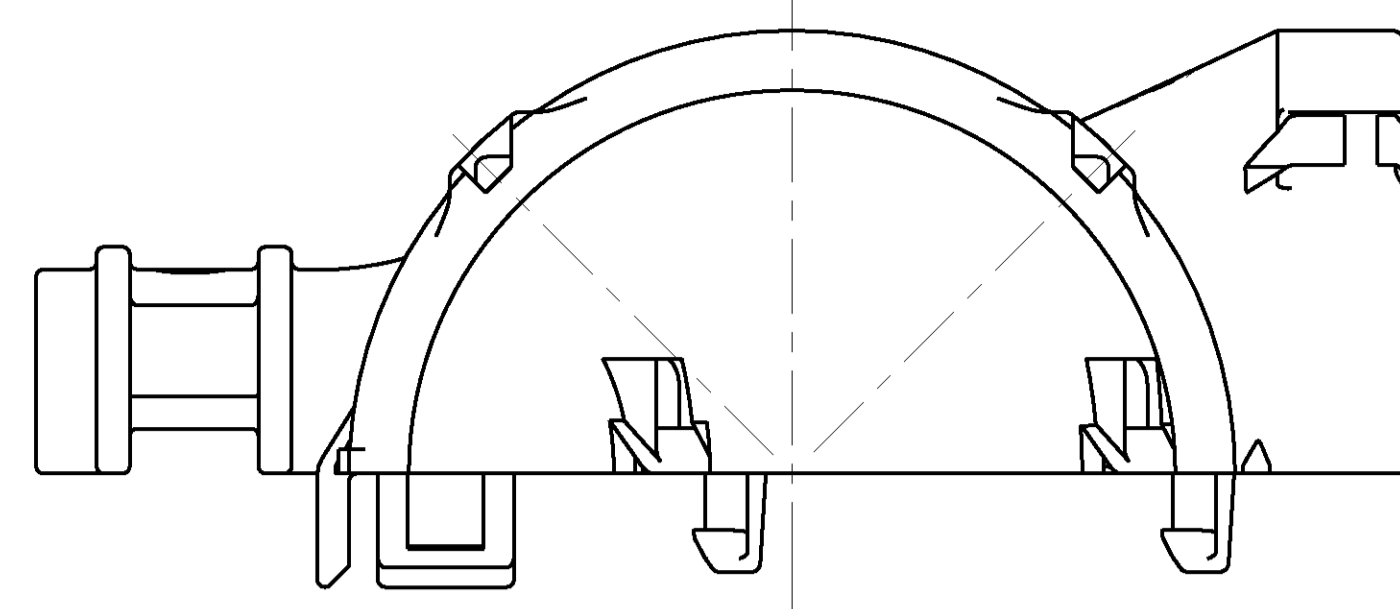

LOC		DIST		REVISIONS			
FX	00	P	LTR	DESCRIPTION	DATE	DWN	APVD
		A		RELEASED PER ECR 07-014285	15JUN2007	DLD	SC

SECTION E-E

- 1 MATERIAL IDENTIFICATION TO BE LOCATED APPROXIMATELY AS SHOWN.
- 2 WARPAGE UP TO ±0.8mm.
- 3 TYCO ELECTRONICS LOGO LOCATED APPROXIMATELY AS SHOWN.
- 4 MOLD TYCO P/N, LOCATED APPROXIMATELY AS SHOWN.
- 5 MOLD DATE CODE USING MONTH AND YEAR CLOCK RECESSED 0.20 MAX. LOCATED APPROXIMATELY AS SHOWN.

FOLDED VIEW

1924142-1
PART NUMBER

<small>THE INFORMATION CONTAINED HEREIN IS UNCLASSIFIED EXCEPT WHERE SHOWN OTHERWISE. IT IS SUBJECT TO CHANGE WITHOUT NOTICE AND WITHOUT OBLIGATION. THIS DRAWING IS UNPUBLISHED. RELEASED FOR PUBLICATION. ALL RIGHTS RESERVED.</small>		DWN: R VESTAL 08NOV2006 CHK: S CROSS 08NOV2006 APVD: S CROSS 08NOV2006	Tyco Electronics Harrisburg, PA 17105-3608
DIMENSIONS: mm TOLERANCES UNLESS OTHERWISE SPECIFIED: 0 PLC ±0.3 1 PLC ±0.3 2 PLC ±0.20 3 PLC ± 4 PLC ± ANGLES ±0°		PRODUCT SPEC: APPLICATION SPEC: WEIGHT: CUSTOMER DRAWING	NAME: WIRE COVER, 90 DEGREE, 31 POSITION, CONNECTOR SIZE: A 00779 C=1924142 SCALE: 2:1 SHEET 1 OF 1 REV A