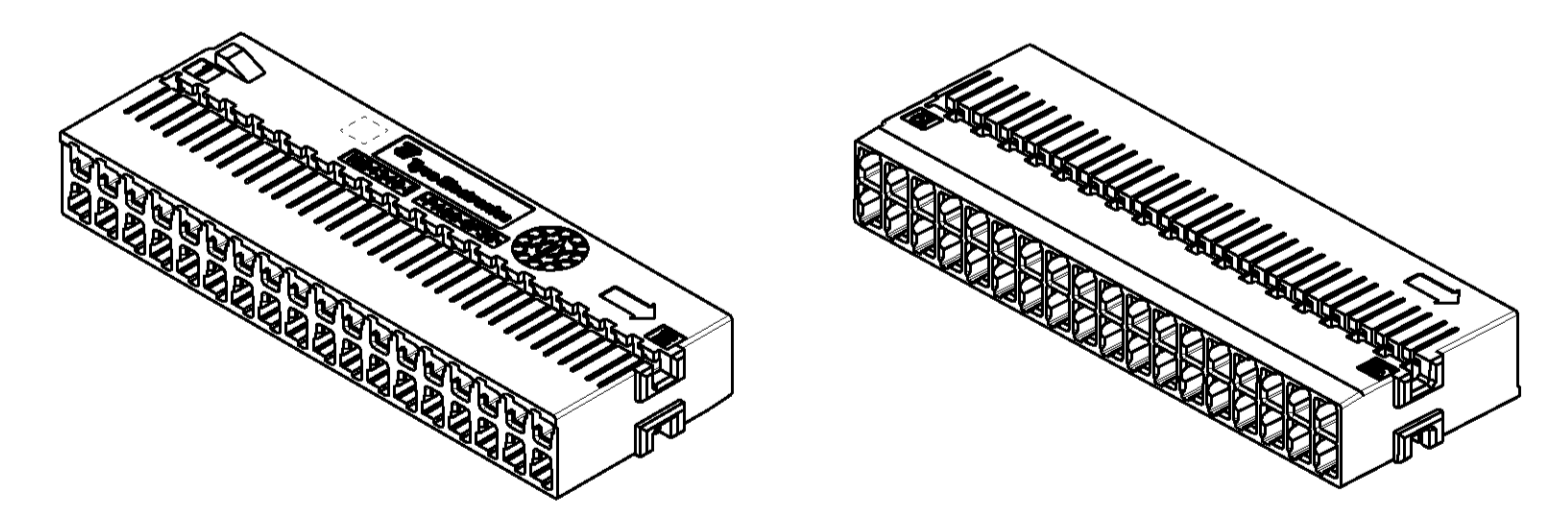

ISOMETRIC VIEWS
SCALE 2:1

- ▲ MATERIAL: NYLON 6/6, 35% GLASS FILLED, BLACK.
- 2. RECEPTACLES SOLD SEPARATELY, SEE TYCO ELECTRONICS P/N 1456574 FOR TERMINATION AND REELING OPTIONS.
- 3. DOUBLE ROW CARRIER ASSEMBLES TO TYCO ELECTRONICS SINGLE ROW CARRIER P/N 1924341-1, AND IS USED IN TYCO ELECTRONICS SHIELD ASSEMBLY P/N 1924337.

| | | | | | | | | | |
|-------------|--------|--|--|------------------|-----------|---|---|----------|-------------|
| DIMENSIONS: | | TOLERANCES UNLESS OTHERWISE SPECIFIED: | | DWN | R. FOLTZ | 14FEB2007 | BLACK | ▲ | 1924340-1 |
| mm | 0 PLC | ± | | CHK | G. MARTIN | 16FEB2007 | COLOR REF | MATERIAL | PART NUMBER |
| | 1 PLC | ±0.1 | | APVD | G. MARTIN | 16FEB2007 | | | |
| | 3 PLC | ±0.05 | | NAME | | CARRIER, DOUBLE ROW, 36 POSITION, 0.64mm GenY CONNECTOR | Tyco Electronics Harrisburg, PA 17105-3608 | | |
| | 4 PLC | ± | | PRODUCT SPEC | | | SIZE CAGE CODE DRAWING NO RESTRICTED TO | | |
| | ANGLES | ± | | APPLICATION SPEC | | | A 100779 C=1924340 | | |
| MATERIAL | FINISH | | | WEIGHT | | | SCALE 5:1 SHEET 1 OF 1 REV A | | |
| SEE TABLE | | | | CUSTOMER DRAWING | | | | | |