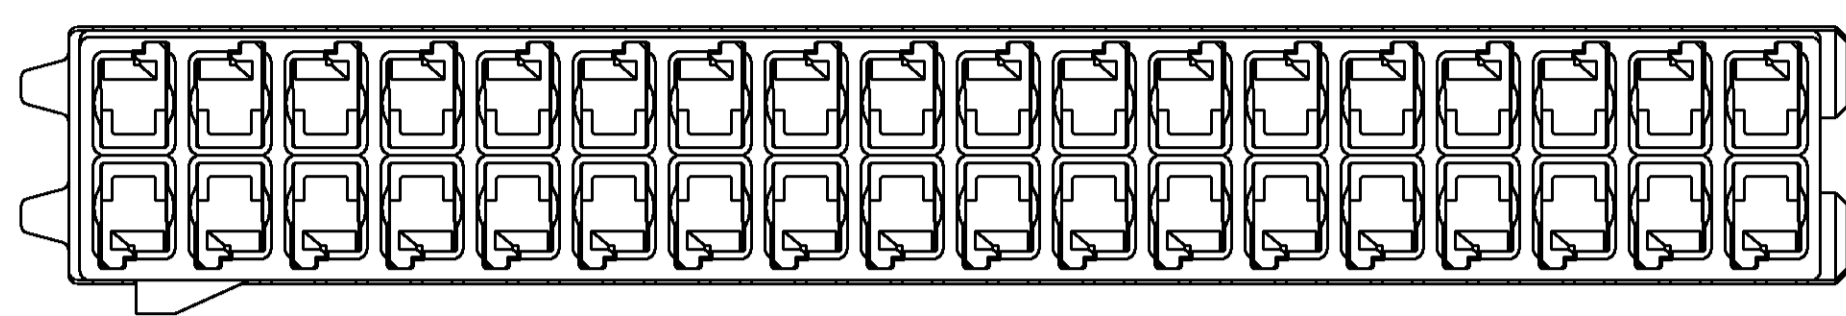

ISOMETRIC VIEWS
SCALE 2:1

- ▲ MATERIAL: NYLON 6/6, 35% GLASS FILLED, BLACK.
- 2. RECEPTACLES SOLD SEPARATELY, SEE TYCO ELECTRONICS P/N 1456574 FOR TERMINATION AND REELING OPTIONS.
- 3. DOUBLE ROW CARRIER ASSEMBLES TO TYCO ELECTRONICS SINGLE ROW CARRIER P/N 1924341-1, AND IS USED IN TYCO ELECTRONICS SHIELD ASSEMBLY P/N 1924337.

| | | | | | | | | | |
|-------------|--------|--|--|------------------|-----------|---|---|----------|-------------|
| DIMENSIONS: | | TOLERANCES UNLESS OTHERWISE SPECIFIED: | | DWN | R. FOLTZ | 14FEB2007 | BLACK | ▲ | 1924340-1 |
| mm | 0 PLC | ± | | CHK | G. MARTIN | 16FEB2007 | COLOR REF | MATERIAL | PART NUMBER |
| | 1 PLC | ±0.1 | | APVD | G. MARTIN | 16FEB2007 | | | |
| | 3 PLC | ±0.05 | | NAME | | CARRIER, DOUBLE ROW, 36 POSITION, 0.64mm GenY CONNECTOR | Tyco Electronics Harrisburg, PA 17105-3608 | | |
| | 4 PLC | ± | | PRODUCT SPEC | | | SIZE CAGE CODE DRAWING NO RESTRICTED TO | | |
| | ANGLES | ± | | APPLICATION SPEC | | | A 100779 C=1924340 | | |
| MATERIAL | FINISH | | | WEIGHT | | | SCALE 5:1 SHEET 1 OF 1 REV A | | |
| SEE TABLE | | | | CUSTOMER DRAWING | | | | | |