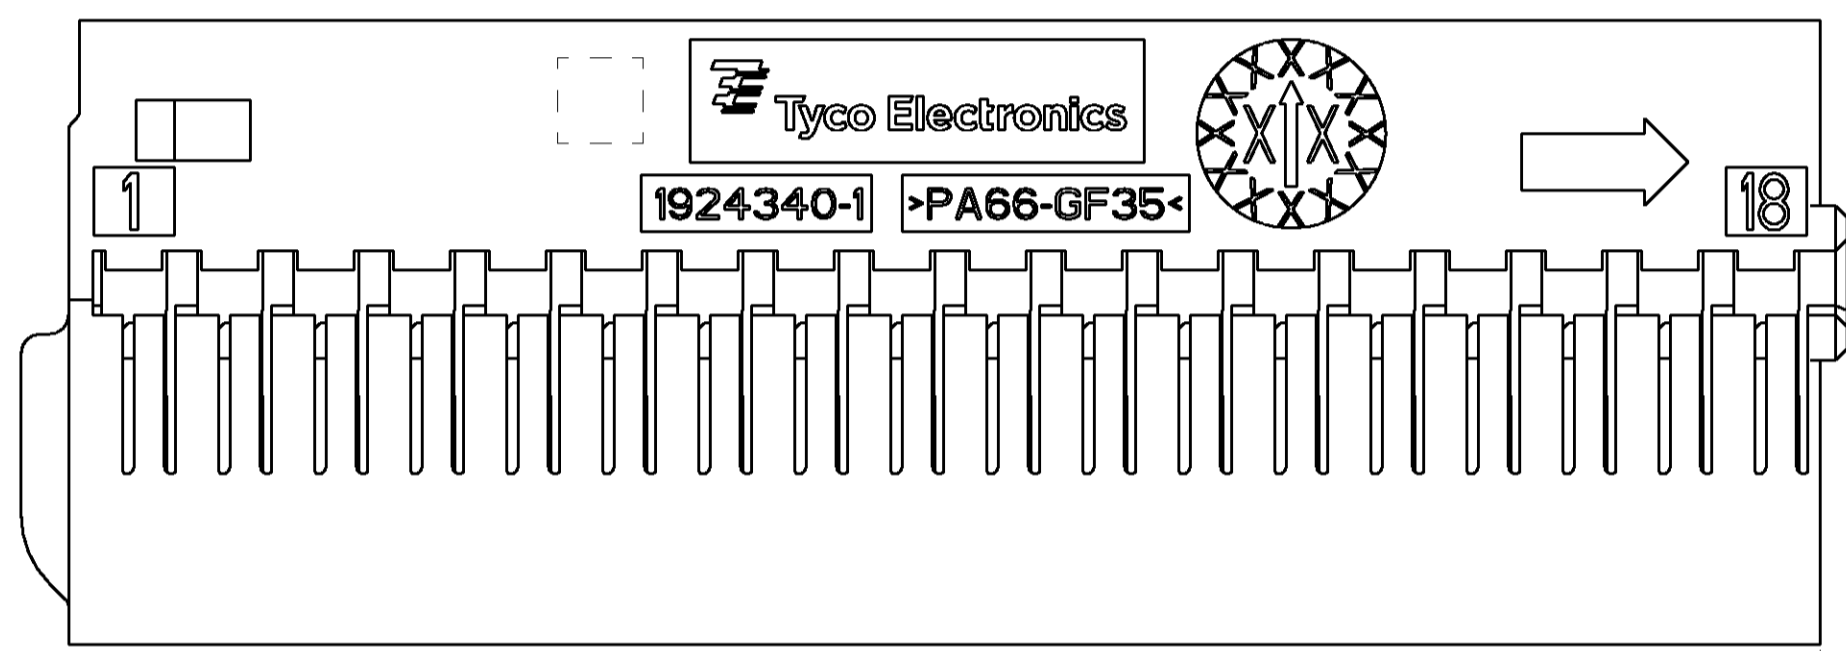

ISOMETRIC VIEWS
SCALE 2:1

- ▲ MATERIAL: NYLON 6/6, 35% GLASS FILLED, BLACK.
- 2. RECEPTACLES SOLD SEPARATELY, SEE TYCO ELECTRONICS P/N 1456574 FOR TERMINATION AND REELING OPTIONS.
- 3. DOUBLE ROW CARRIER ASSEMBLES TO TYCO ELECTRONICS SINGLE ROW CARRIER P/N 1924341-1, AND IS USED IN TYCO ELECTRONICS SHIELD ASSEMBLY P/N 1924337.

| | | | | | | | | | |
|-------------|--------|--|--|------------------|-----------|---|---|----------|-------------|
| DIMENSIONS: | | TOLERANCES UNLESS OTHERWISE SPECIFIED: | | DWN | R. FOLTZ | 14FEB2007 | BLACK | ▲ | 1924340-1 |
| mm | 0 PLC | ± | | CHK | G. MARTIN | 16FEB2007 | COLOR REF | MATERIAL | PART NUMBER |
| | 1 PLC | ±0.1 | | APVD | G. MARTIN | 16FEB2007 | | | |
| | 3 PLC | ±0.05 | | NAME | | CARRIER, DOUBLE ROW, 36 POSITION, 0.64mm GenY CONNECTOR | Tyco Electronics Harrisburg, PA 17105-3608 | | |
| | 4 PLC | ± | | PRODUCT SPEC | | | SIZE CAGE CODE DRAWING NO RESTRICTED TO | | |
| | ANGLES | ± | | APPLICATION SPEC | | | A 100779 C=1924340 | | |
| MATERIAL | FINISH | | | WEIGHT | | | SCALE 5:1 SHEET 1 OF 1 REV A | | |
| SEE TABLE | | | | CUSTOMER DRAWING | | | | | |