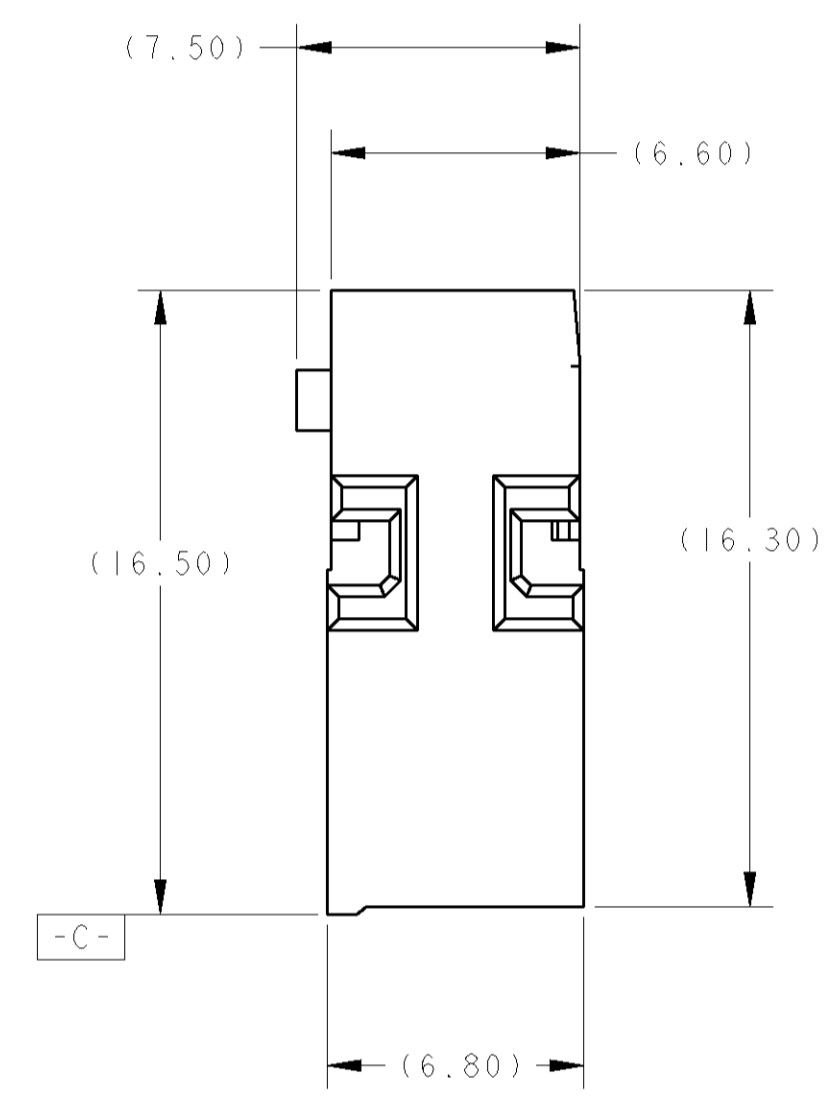

ISOMETRIC VIEWS
SCALE 2:1

- ▲ MATERIAL: NYLON 6/6, 35% GLASS FILLED, BLACK.
- 2. RECEPTACLES SOLD SEPARATELY, SEE TYCO ELECTRONICS P/N 1456574 FOR TERMINATION AND REELING OPTIONS.
- 3. DOUBLE ROW CARRIER ASSEMBLES TO TYCO ELECTRONICS SINGLE ROW CARRIER P/N 1924341-1, AND IS USED IN TYCO ELECTRONICS SHIELD ASSEMBLY P/N 1924337.

| | | | | | | | | | |
|-------------|--------|--|--|------------------|-----------|---|---|----------|-------------|
| DIMENSIONS: | | TOLERANCES UNLESS OTHERWISE SPECIFIED: | | DWN | R. FOLTZ | 14FEB2007 | BLACK | ▲ | 1924340-1 |
| mm | 0 PLC | ± | | CHK | G. MARTIN | 16FEB2007 | COLOR REF | MATERIAL | PART NUMBER |
| | 1 PLC | ±0.1 | | APVD | G. MARTIN | 16FEB2007 | | | |
| | 3 PLC | ±0.05 | | NAME | | CARRIER, DOUBLE ROW, 36 POSITION, 0.64mm GenY CONNECTOR | Tyco Electronics Harrisburg, PA 17105-3608 | | |
| | 4 PLC | ± | | PRODUCT SPEC | | | SIZE CAGE CODE DRAWING NO RESTRICTED TO | | |
| | ANGLES | ± | | APPLICATION SPEC | | | A 100779 C=1924340 | | |
| MATERIAL | FINISH | | | WEIGHT | | | SCALE 5:1 SHEET 1 OF 1 REV A | | |
| SEE TABLE | | | | CUSTOMER DRAWING | | | | | |