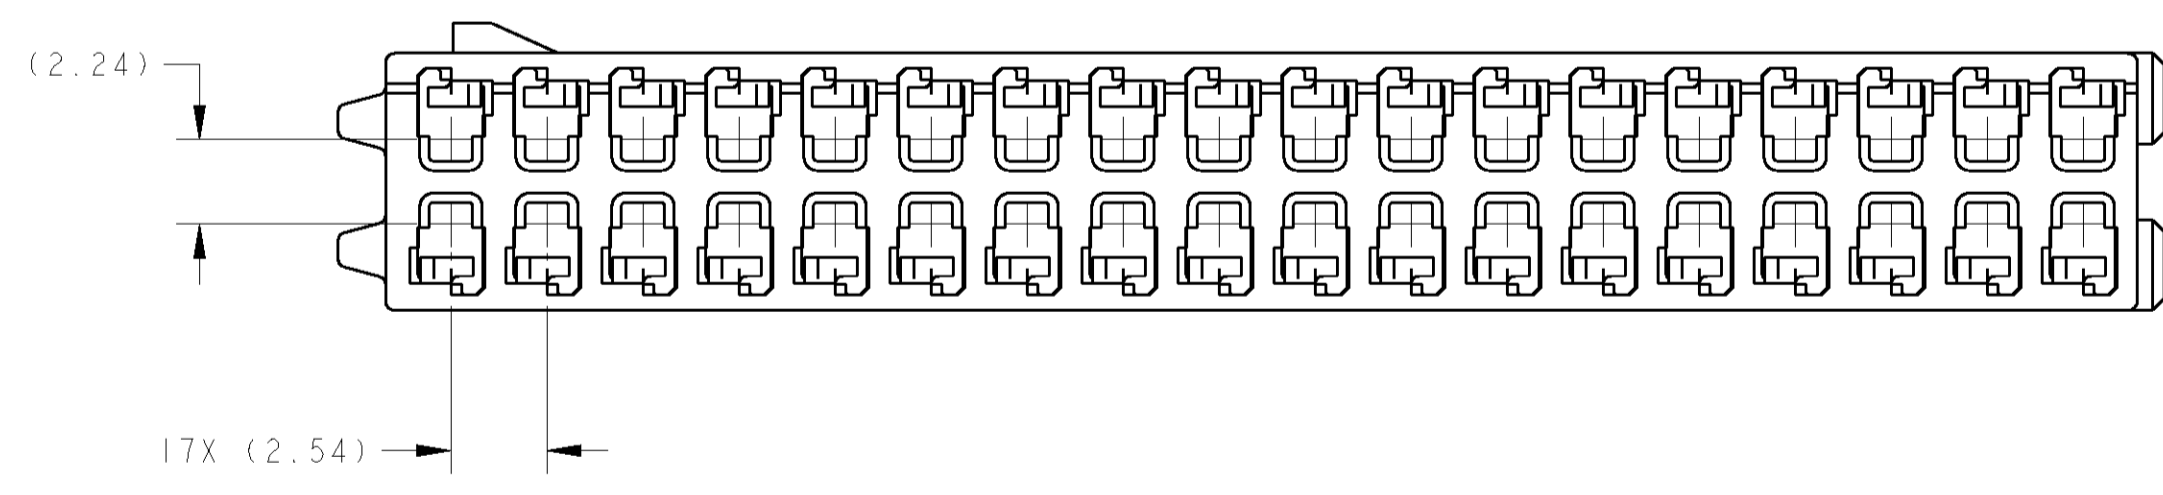

ISOMETRIC VIEWS
SCALE 2:1

- ▲ MATERIAL: NYLON 6/6, 35% GLASS FILLED, BLACK.
- 2. RECEPTACLES SOLD SEPARATELY, SEE TYCO ELECTRONICS P/N 1456574 FOR TERMINATION AND REELING OPTIONS.
- 3. DOUBLE ROW CARRIER ASSEMBLES TO TYCO ELECTRONICS SINGLE ROW CARRIER P/N 1924341-1, AND IS USED IN TYCO ELECTRONICS SHIELD ASSEMBLY P/N 1924337.

| | | | | | | | | | |
|-------------|--------|--|--|------------------|-----------|---|---|----------|-------------|
| DIMENSIONS: | | TOLERANCES UNLESS OTHERWISE SPECIFIED: | | DWN | R. FOLTZ | 14FEB2007 | BLACK | ▲ | 1924340-1 |
| mm | 0 PLC | ± | | CHK | G. MARTIN | 16FEB2007 | COLOR REF | MATERIAL | PART NUMBER |
| | 1 PLC | ±0.1 | | APVD | G. MARTIN | 16FEB2007 | | | |
| | 3 PLC | ±0.05 | | NAME | | CARRIER, DOUBLE ROW, 36 POSITION, 0.64mm GenY CONNECTOR | Tyco Electronics Harrisburg, PA 17105-3608 | | |
| | 4 PLC | ± | | PRODUCT SPEC | | | SIZE CAGE CODE DRAWING NO RESTRICTED TO | | |
| | ANGLES | ± | | APPLICATION SPEC | | | A 100779 C=1924340 | | |
| MATERIAL | FINISH | | | WEIGHT | | | SCALE 5:1 SHEET 1 OF 1 REV A | | |
| SEE TABLE | | | | CUSTOMER DRAWING | | | | | |