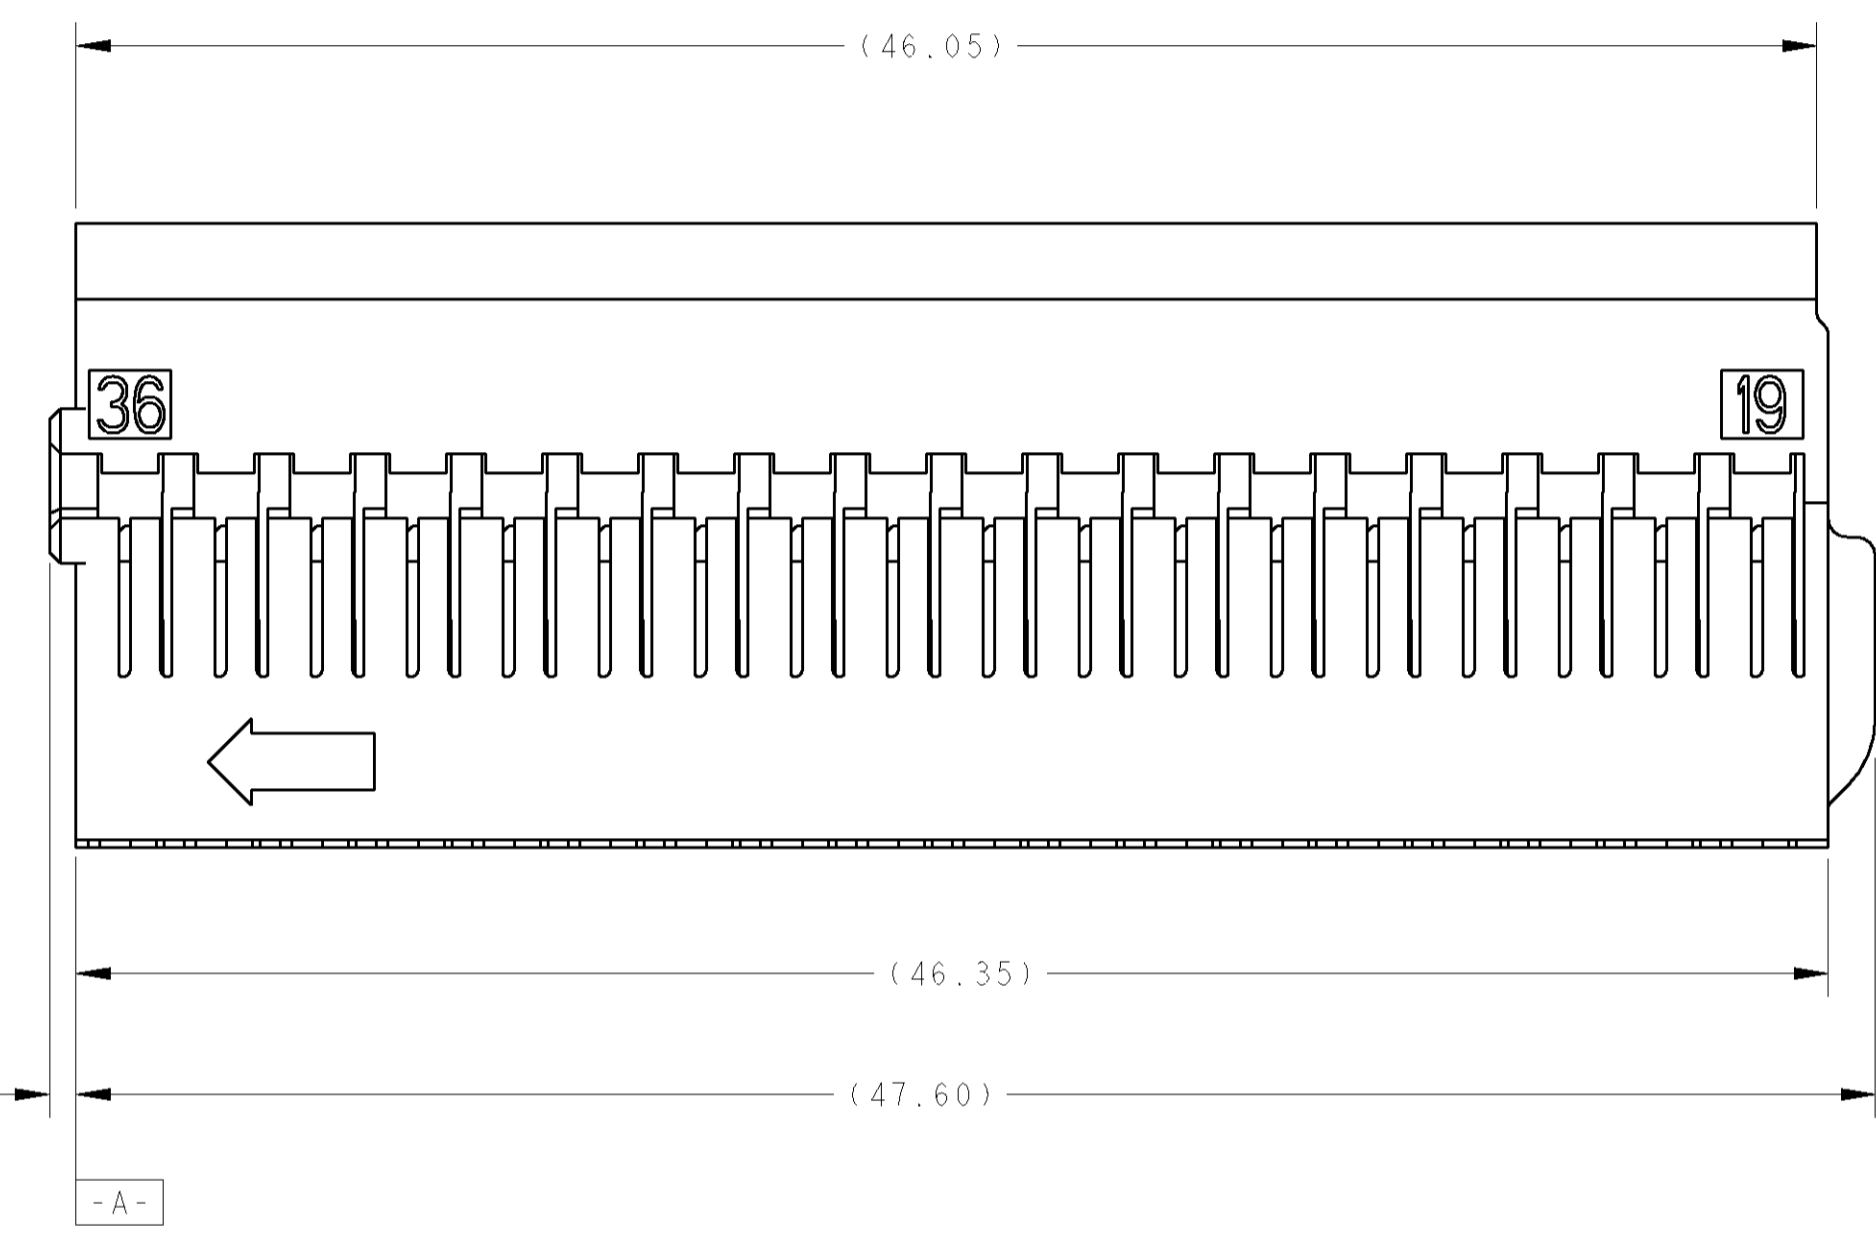

ISOMETRIC VIEWS
SCALE 2:1

- ▲ MATERIAL: NYLON 6/6, 35% GLASS FILLED, BLACK.
- 2. RECEPTACLES SOLD SEPARATELY, SEE TYCO ELECTRONICS P/N 1456574 FOR TERMINATION AND REELING OPTIONS.
- 3. DOUBLE ROW CARRIER ASSEMBLES TO TYCO ELECTRONICS SINGLE ROW CARRIER P/N 1924341-1, AND IS USED IN TYCO ELECTRONICS SHIELD ASSEMBLY P/N 1924337.

| | | | | | | | | | |
|-------------|--------|--|--|------------------|-----------|---|---|----------|-------------|
| DIMENSIONS: | | TOLERANCES UNLESS OTHERWISE SPECIFIED: | | DWN | R. FOLTZ | 14FEB2007 | BLACK | ▲ | 1924340-1 |
| mm | 0 PLC | ± | | CHK | G. MARTIN | 16FEB2007 | COLOR REF | MATERIAL | PART NUMBER |
| | 1 PLC | ±0.1 | | APVD | G. MARTIN | 16FEB2007 | | | |
| | 3 PLC | ±0.05 | | NAME | | CARRIER, DOUBLE ROW, 36 POSITION, 0.64mm GenY CONNECTOR | Tyco Electronics Harrisburg, PA 17105-3608 | | |
| | 4 PLC | ± | | PRODUCT SPEC | | | SIZE CAGE CODE DRAWING NO RESTRICTED TO | | |
| | ANGLES | ± | | APPLICATION SPEC | | | A 100779 C=1924340 | | |
| MATERIAL | FINISH | | | WEIGHT | | | SCALE 5:1 SHEET 1 OF 1 REV A | | |
| SEE TABLE | | | | CUSTOMER DRAWING | | | | | |