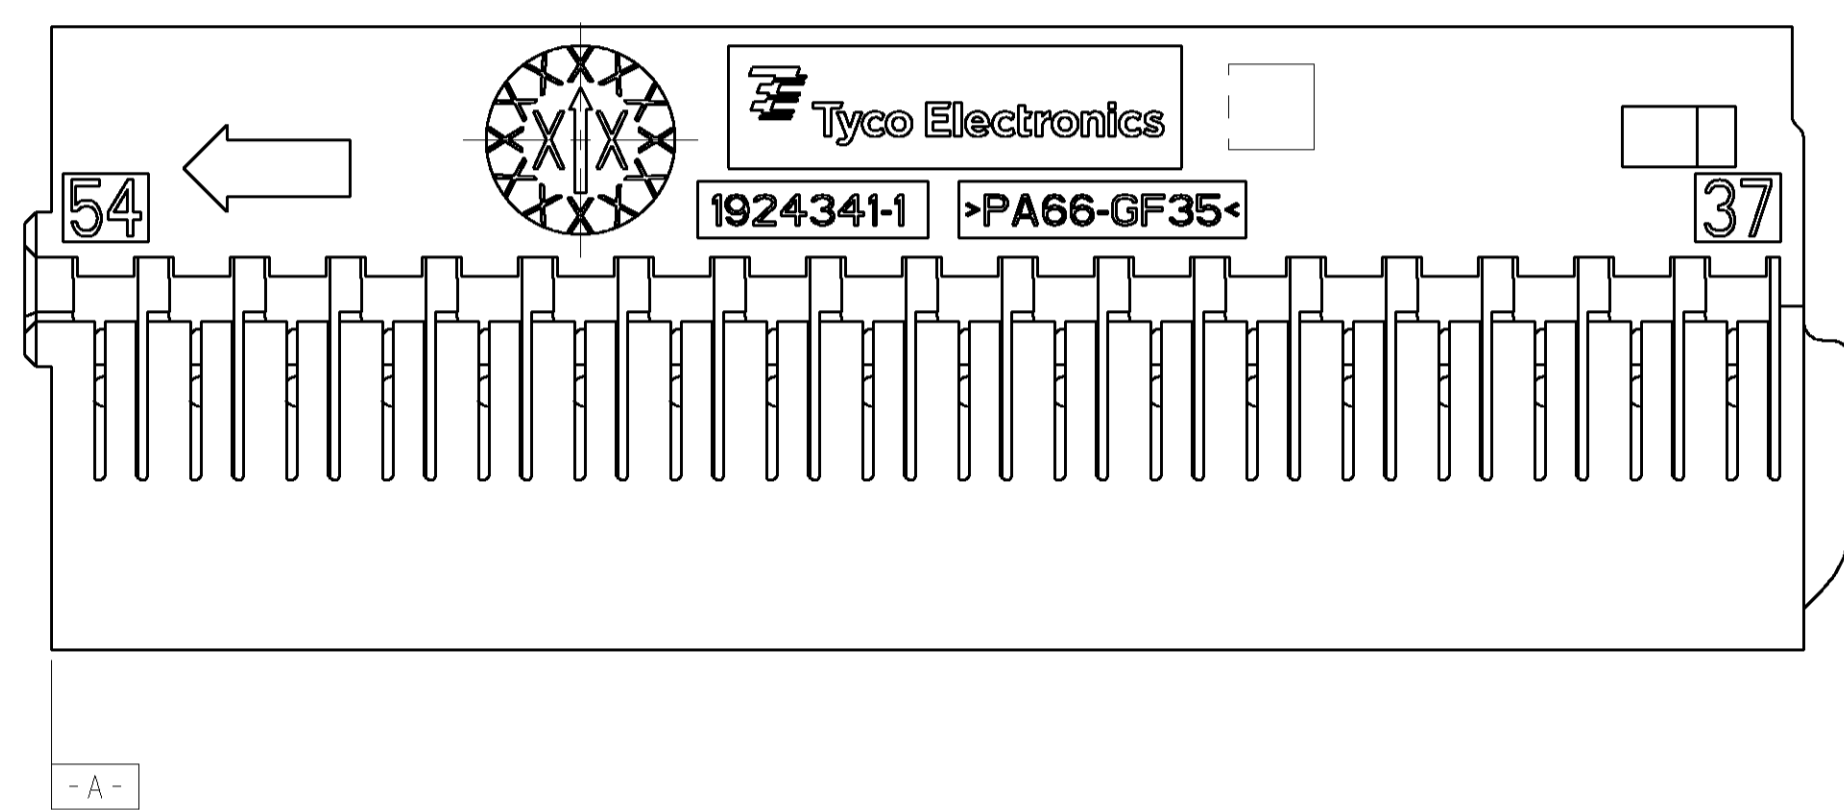

LOC		DIST		REVISIONS			
P	LTR	DESCRIPTION	DATE	DWN	APVD		
A		RLSD PER ECR 07-024469	03JAN2008	RGV	RDH		

ISOMETRIC VIEWS
SCALE 2:1

- ▲ MATERIAL: NYLON 6/6, 35% GLASS FILLED, BLACK.
- 2. RECEPTACLES SOLD SEPARATELY, SEE TYCO ELECTRONICS P/N 1456574 FOR TERMINATION AND REELING OPTIONS.
- 3. SINGLE ROW CARRIER ASSEMBLES TO TYCO ELECTRONICS DOUBLE ROW CARRIER P/N 1924340-1, AND IS USED IN TYCO ELECTRONICS SHIELD ASSEMBLY P/N 1924337.

BLACK	▲	1924341-1
COLOR REF	MATERIAL	PART NUMBER

DIMENSIONS: mm 		TOLERANCES UNLESS OTHERWISE SPECIFIED: 0 PLC ± 1 PLC ±0.1 2 PLC ±0.05 3 PLC ± 4 PLC ± ANGLES ±1°		DWN R. FOLTZ 22MAY2007 CHK G. MARTIN 23MAY2007 APVD G. MARTIN 23MAY2007		Tyco Electronics Harrisburg, PA 17105-3608	
MATERIAL SEE TABLE		FINISH -		WEIGHT -		NAME CARRIER, SINGLE ROW, 18 POSITION, 0.64mm GenY CONNECTOR SIZE CAGE CODE DRAWING NO. RESTRICTED TO A100779C=1924341 -	
CUSTOMER DRAWING				SCALE 5:1		SHEET 1 OF 1 REV A	