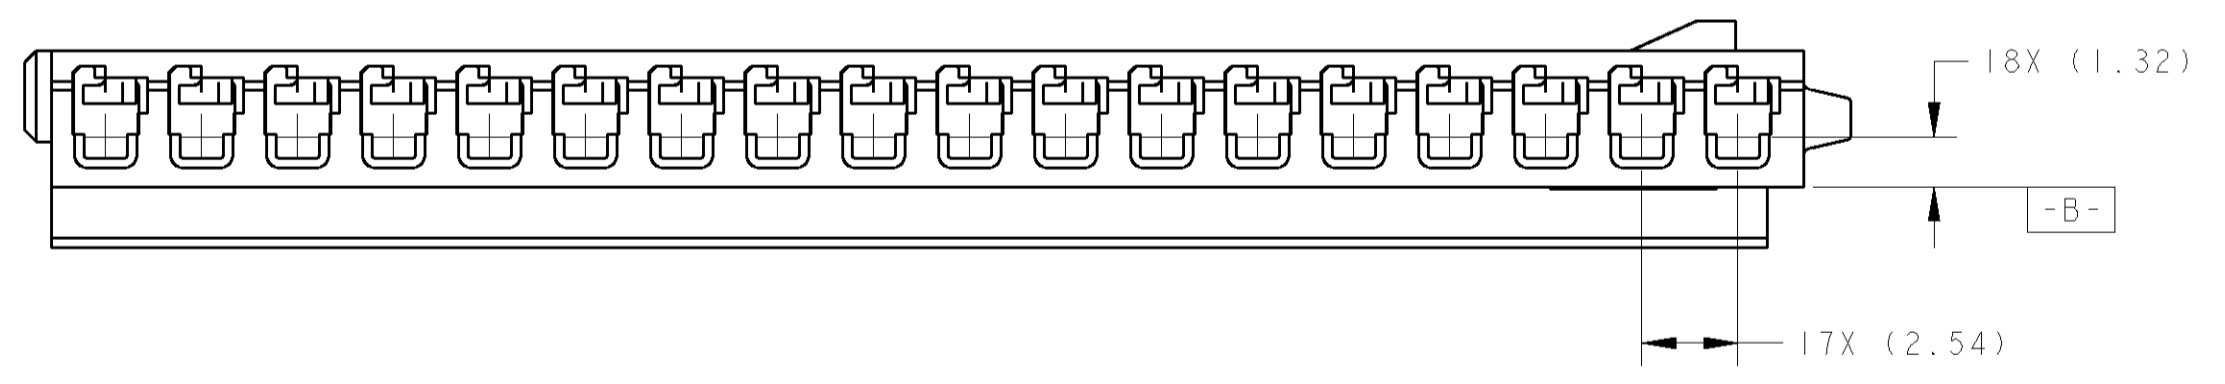

LOC		DIST		REVISIONS			
P	LTR	DESCRIPTION	DATE	DWN	APVD		
A		RLSD PER ECR 07-024469	03JAN2008	RGV	RDH		

ISOMETRIC VIEWS
SCALE 2:1

- ▲ MATERIAL: NYLON 6/6, 35% GLASS FILLED, BLACK.
- 2. RECEPTACLES SOLD SEPARATELY, SEE TYCO ELECTRONICS P/N 1456574 FOR TERMINATION AND REELING OPTIONS.
- 3. SINGLE ROW CARRIER ASSEMBLES TO TYCO ELECTRONICS DOUBLE ROW CARRIER P/N 1924340-1, AND IS USED IN TYCO ELECTRONICS SHIELD ASSEMBLY P/N 1924337.

BLACK	▲	1924341-1
COLOR REF	MATERIAL	PART NUMBER

DIMENSIONS: mm 		TOLERANCES UNLESS OTHERWISE SPECIFIED: 0 PLC ± 1 PLC ±0.1 2 PLC ±0.05 3 PLC ± 4 PLC ± ANGLES ±1°		DWN R. FOLTZ 22MAY2007 CHK G. MARTIN 23MAY2007 APVD G. MARTIN 23MAY2007		Tyco Electronics Harrisburg, PA 17105-3608	
MATERIAL SEE TABLE		FINISH -		WEIGHT -		NAME CARRIER, SINGLE ROW, 18 POSITION, 0.64mm GenY CONNECTOR SIZE CAGE CODE DRAWING NO. RESTRICTED TO A100779C=1924341 -	
CUSTOMER DRAWING				SCALE 5:1		SHEET 1 OF 1 REV A	