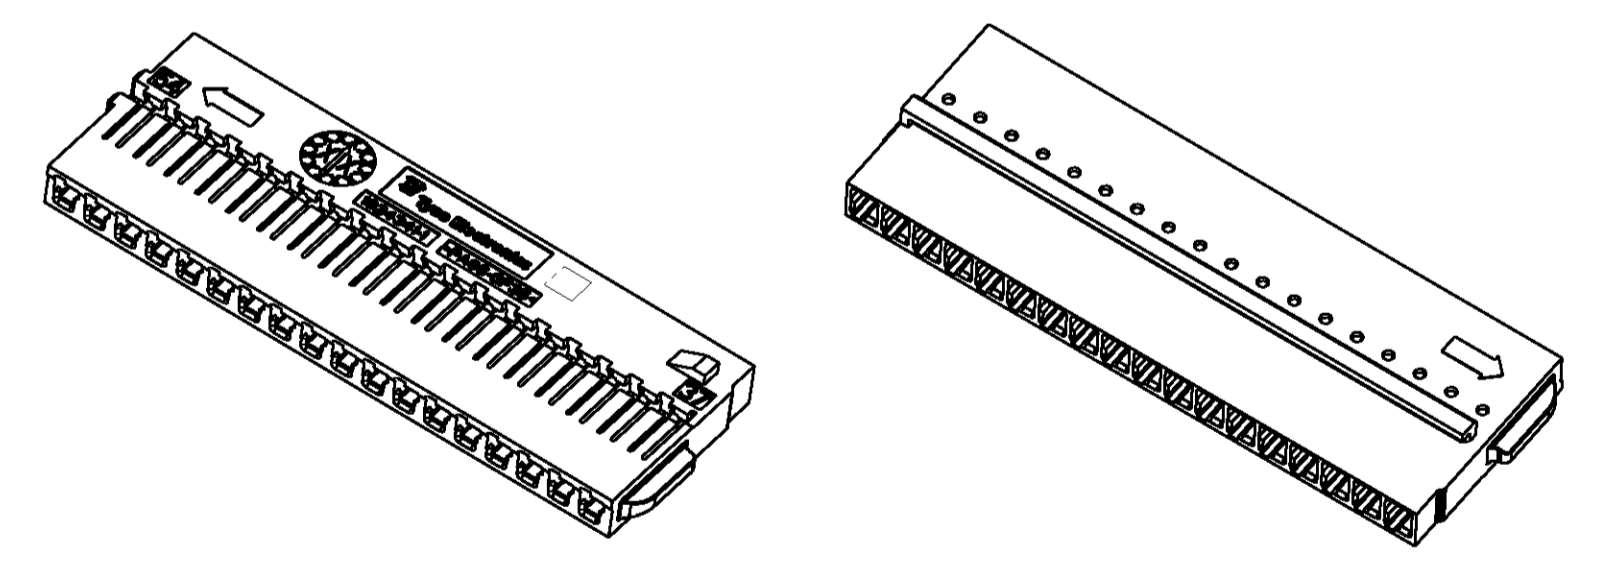

LOC		DIST		REVISIONS			
P	LTR	DESCRIPTION	DATE	DWN	APVD		
A		RLSD PER ECR 07-024469	03JAN2008	RGV	RDH		

ISOMETRIC VIEWS
SCALE 2:1

- ▲ MATERIAL: NYLON 6/6, 35% GLASS FILLED, BLACK.
- 2. RECEPTACLES SOLD SEPARATELY, SEE TYCO ELECTRONICS P/N 1456574 FOR TERMINATION AND REELING OPTIONS.
- 3. SINGLE ROW CARRIER ASSEMBLES TO TYCO ELECTRONICS DOUBLE ROW CARRIER P/N 1924340-1, AND IS USED IN TYCO ELECTRONICS SHIELD ASSEMBLY P/N 1924337.

BLACK	▲	1924341-1
COLOR REF	MATERIAL	PART NUMBER

DIMENSIONS: mm 		TOLERANCES UNLESS OTHERWISE SPECIFIED: 0 PLC ± 1 PLC ±0.1 2 PLC ±0.05 3 PLC ± 4 PLC ± ANGLES ±1°		DWN R. FOLTZ 22MAY2007 CHK G. MARTIN 23MAY2007 APVD G. MARTIN 23MAY2007		Tyco Electronics Harrisburg, PA 17105-3608	
MATERIAL SEE TABLE		FINISH -		WEIGHT -		NAME CARRIER, SINGLE ROW, 18 POSITION, 0.64mm GenY CONNECTOR SIZE CAGE CODE DRAWING NO. RESTRICTED TO A100779C=1924341 -	
CUSTOMER DRAWING				SCALE 5:1		SHEET 1 OF 1 REV A	