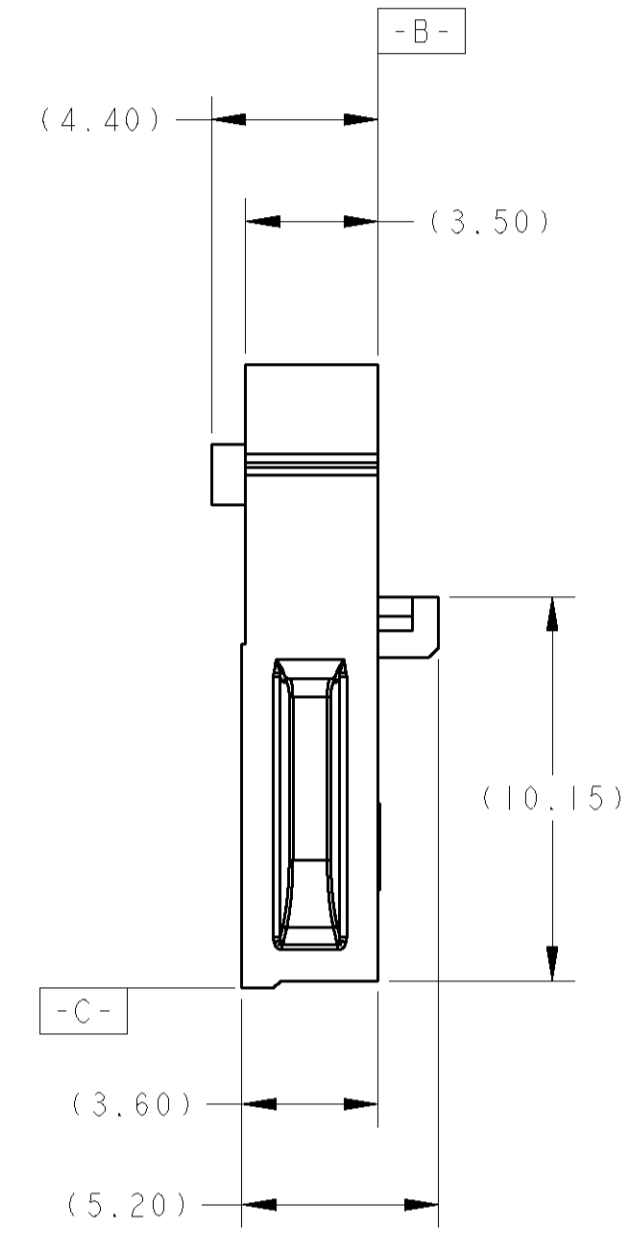

LOC		DIST		REVISIONS			
P	LTR	DESCRIPTION	DATE	DWN	APVD		
A		RLSD PER ECR 07-024469	03JAN2008	RGV	RDH		

ISOMETRIC VIEWS
SCALE 2:1

- ▲ MATERIAL: NYLON 6/6, 35% GLASS FILLED, BLACK.
- 2. RECEPTACLES SOLD SEPARATELY, SEE TYCO ELECTRONICS P/N 1456574 FOR TERMINATION AND REELING OPTIONS.
- 3. SINGLE ROW CARRIER ASSEMBLES TO TYCO ELECTRONICS DOUBLE ROW CARRIER P/N 1924340-1, AND IS USED IN TYCO ELECTRONICS SHIELD ASSEMBLY P/N 1924337.

BLACK	▲	1924341-1
COLOR REF	MATERIAL	PART NUMBER

DIMENSIONS: mm 		TOLERANCES UNLESS OTHERWISE SPECIFIED: 0 PLC ± 1 PLC ±0.1 2 PLC ±0.05 3 PLC ± 4 PLC ± ANGLES ±1°		DWN R. FOLTZ 22MAY2007 CHK G. MARTIN 23MAY2007 APVD G. MARTIN 23MAY2007		Tyco Electronics Harrisburg, PA 17105-3608	
MATERIAL SEE TABLE		FINISH -		WEIGHT -		NAME CARRIER, SINGLE ROW, 18 POSITION, 0.64mm GenY CONNECTOR SIZE CAGE CODE DRAWING NO. RESTRICTED TO A100779C=1924341 -	
CUSTOMER DRAWING				SCALE 5:1		SHEET 1 OF 1 REV A	