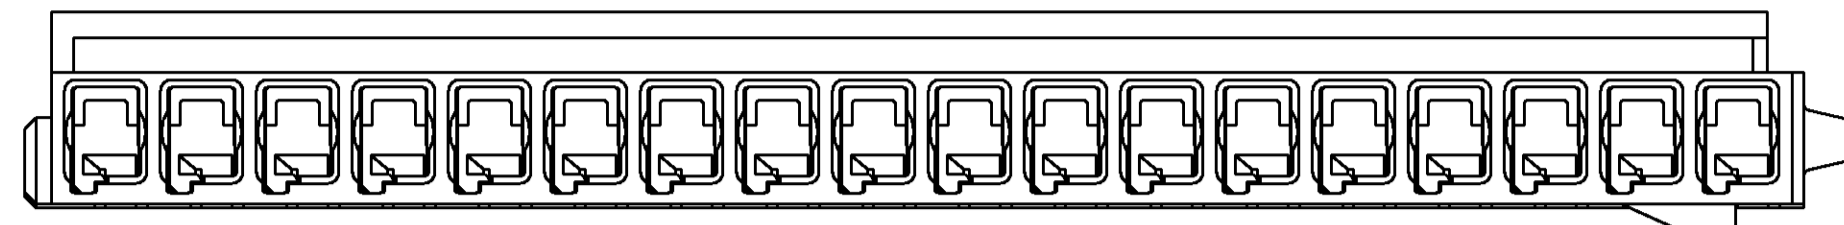

LOC		DIST		REVISIONS			
P	LTR	DESCRIPTION	DATE	DWN	APVD		
A		RLSD PER ECR 07-024469	03JAN2008	RGV	RDH		

ISOMETRIC VIEWS
SCALE 2:1

- ▲ MATERIAL: NYLON 6/6, 35% GLASS FILLED, BLACK.
- 2. RECEPTACLES SOLD SEPARATELY, SEE TYCO ELECTRONICS P/N 1456574 FOR TERMINATION AND REELING OPTIONS.
- 3. SINGLE ROW CARRIER ASSEMBLES TO TYCO ELECTRONICS DOUBLE ROW CARRIER P/N 1924340-1, AND IS USED IN TYCO ELECTRONICS SHIELD ASSEMBLY P/N 1924337.

BLACK	▲	1924341-1
COLOR REF	MATERIAL	PART NUMBER

DIMENSIONS: mm 		TOLERANCES UNLESS OTHERWISE SPECIFIED: 0 PLC ± 1 PLC ±0.1 2 PLC ±0.05 3 PLC ± 4 PLC ± ANGLES ±1°		DWN R. FOLTZ 22MAY2007 CHK G. MARTIN 23MAY2007 APVD G. MARTIN 23MAY2007		Tyco Electronics Harrisburg, PA 17105-3608	
MATERIAL SEE TABLE		FINISH -		WEIGHT -		NAME CARRIER, SINGLE ROW, 18 POSITION, 0.64mm GenY CONNECTOR SIZE CAGE CODE DRAWING NO. RESTRICTED TO A100779C=1924341 -	
CUSTOMER DRAWING				SCALE 5:1		SHEET 1 OF 1 REV A	