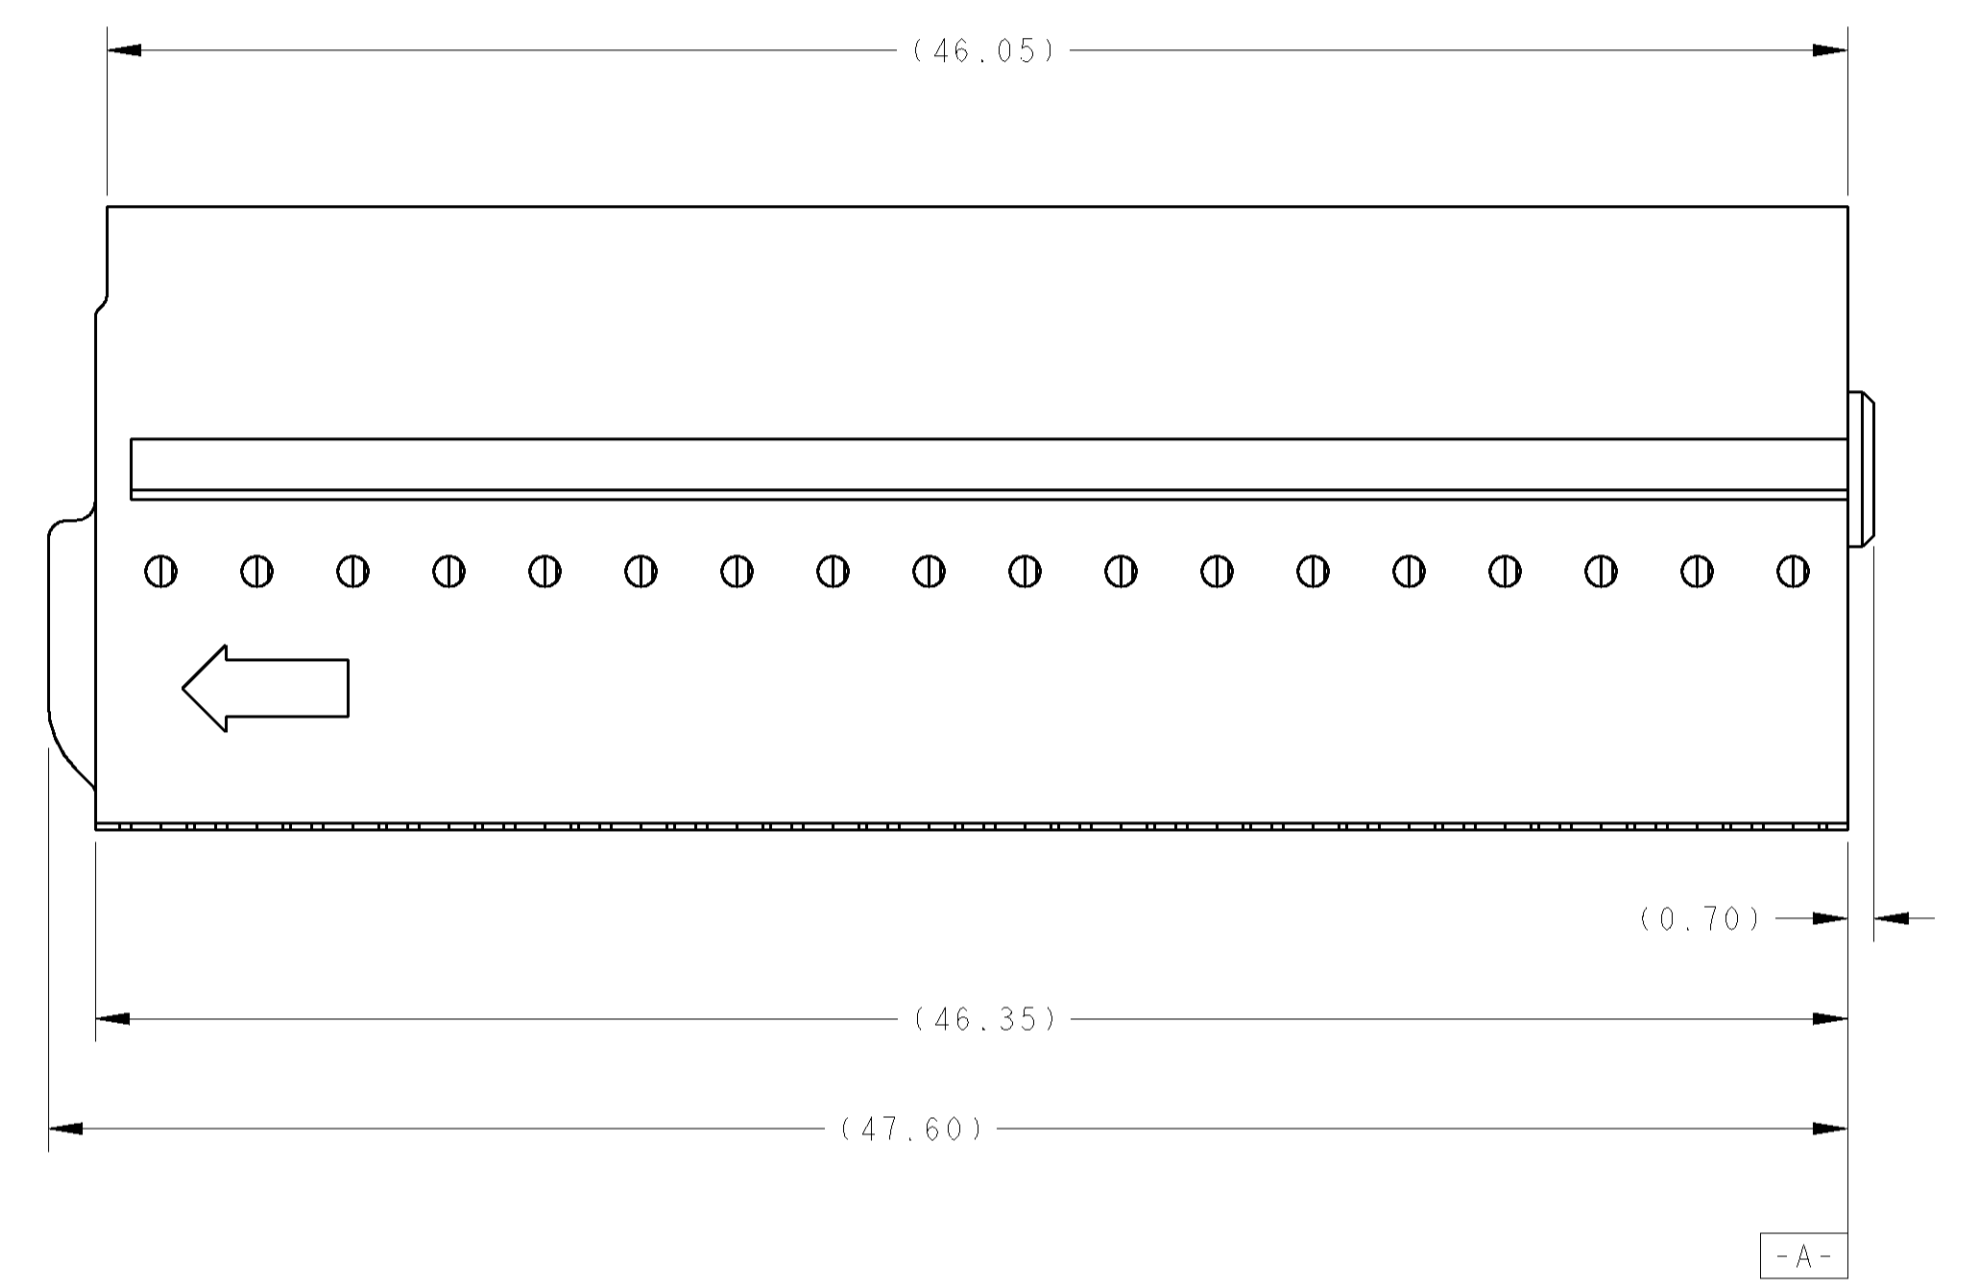

LOC		DIST		REVISIONS			
P	LTR	DESCRIPTION	DATE	DWN	APVD		
A		RLSD PER ECR 07-024469	03JAN2008	RGV	RDH		

ISOMETRIC VIEWS
SCALE 2:1

- ▲ MATERIAL: NYLON 6/6, 35% GLASS FILLED, BLACK.
- 2. RECEPTACLES SOLD SEPARATELY, SEE TYCO ELECTRONICS P/N 1456574 FOR TERMINATION AND REELING OPTIONS.
- 3. SINGLE ROW CARRIER ASSEMBLES TO TYCO ELECTRONICS DOUBLE ROW CARRIER P/N 1924340-1, AND IS USED IN TYCO ELECTRONICS SHIELD ASSEMBLY P/N 1924337.

BLACK	▲	1924341-1
COLOR REF	MATERIAL	PART NUMBER

DIMENSIONS: mm 		TOLERANCES UNLESS OTHERWISE SPECIFIED: 0 PLC ± 1 PLC ±0.1 2 PLC ±0.05 3 PLC ± 4 PLC ± ANGLES ±1°		DWN R. FOLTZ 22MAY2007 CHK G. MARTIN 23MAY2007 APVD G. MARTIN 23MAY2007		Tyco Electronics Harrisburg, PA 17105-3608	
MATERIAL SEE TABLE		FINISH -		WEIGHT -		NAME CARRIER, SINGLE ROW, 18 POSITION, 0.64mm GenY CONNECTOR SIZE CAGE CODE DRAWING NO. RESTRICTED TO A100779C=1924341 -	
CUSTOMER DRAWING				SCALE 5:1		SHEET 1 OF 1 REV A	