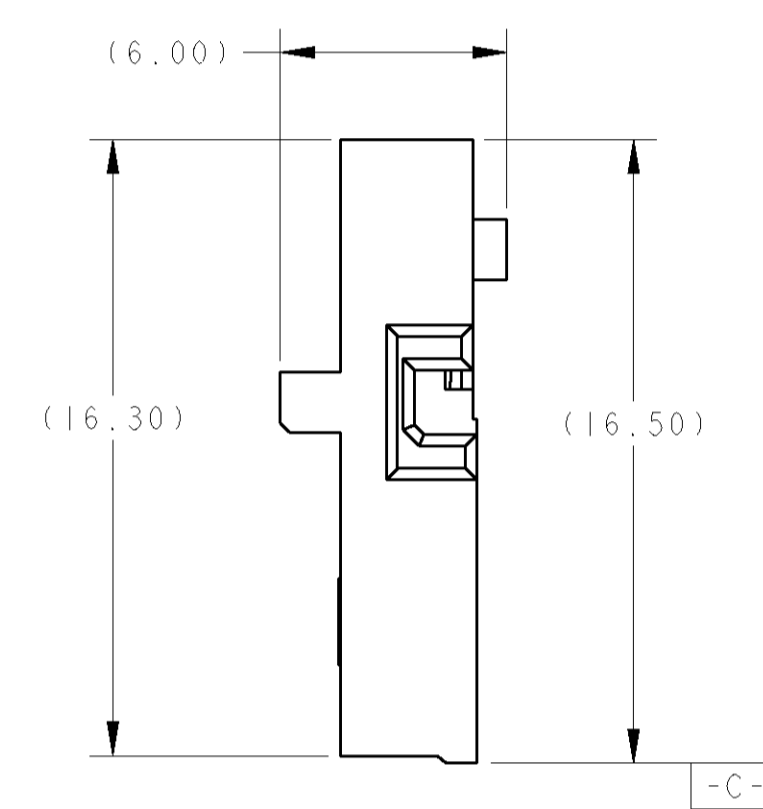

LOC		DIST		REVISIONS			
P	LTR	DESCRIPTION	DATE	DWN	APVD		
A		RLSD PER ECR 07-024469	03JAN2008	RGV	RDH		

ISOMETRIC VIEWS
SCALE 2:1

- ▲ MATERIAL: NYLON 6/6, 35% GLASS FILLED, BLACK.
- 2. RECEPTACLES SOLD SEPARATELY, SEE TYCO ELECTRONICS P/N 1456574 FOR TERMINATION AND REELING OPTIONS.
- 3. SINGLE ROW CARRIER ASSEMBLES TO TYCO ELECTRONICS DOUBLE ROW CARRIER P/N 1924340-1, AND IS USED IN TYCO ELECTRONICS SHIELD ASSEMBLY P/N 1924337.

BLACK	▲	1924341-1
COLOR REF	MATERIAL	PART NUMBER

DIMENSIONS: mm 		TOLERANCES UNLESS OTHERWISE SPECIFIED: 0 PLC ± 1 PLC ±0.1 2 PLC ±0.05 3 PLC ± 4 PLC ± ANGLES ±1°		DWN R. FOLTZ 22MAY2007 CHK G. MARTIN 23MAY2007 APVD G. MARTIN 23MAY2007		Tyco Electronics Harrisburg, PA 17105-3608	
MATERIAL SEE TABLE		FINISH -		WEIGHT -		NAME CARRIER, SINGLE ROW, 18 POSITION, 0.64mm GenY CONNECTOR SIZE CAGE CODE DRAWING NO. RESTRICTED TO A100779C=1924341 -	
CUSTOMER DRAWING				SCALE 5:1		SHEET 1 OF 1 REV A	