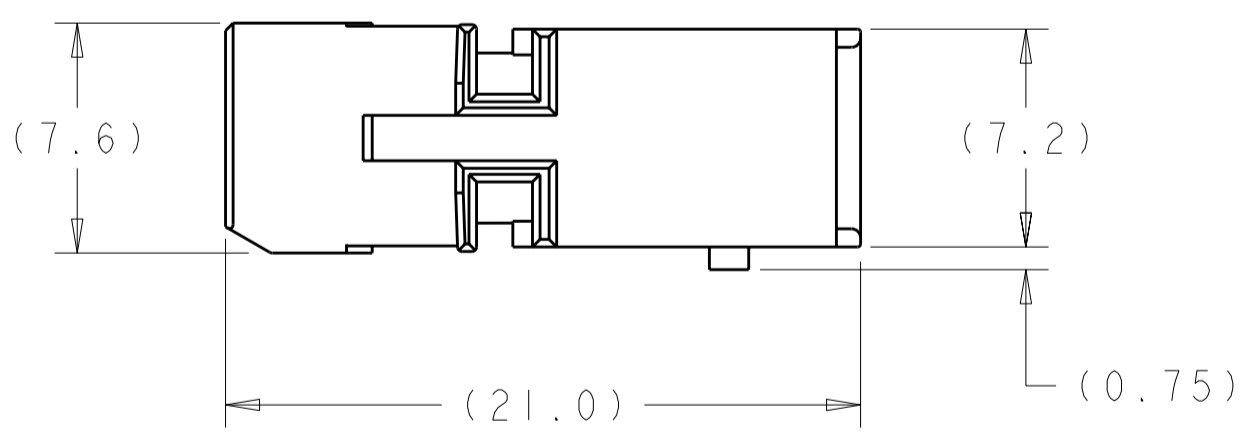

ISOMETRIC VIEWS
SCALE 3:1

- 1. NYLON, BLACK, GLASS FILLED.
- 2. INNER HOUSING TO BE USED WITH OUTER HOUSING 1924393-1, SOLD SEPARATELY.
- 3. INNER HOUSING WILL ACCEPT MCON 1.2mm CLEAN BODY, STANDARD CRIMP, TERMINALS SHOWN ON DRAWING 1534326, SOLD SEPERATELY.
- 4. REFERENCE DCX INTERFACE DETAIL DRAWING A 204 004 18 99.
- 5. THIS PRODUCT IS VALIDATED TO USCAR-2 REV 5 CLASS T2 SI VI.
- 6. NOTE DELETED.

1924396-1
PART NUMBER

THIS DRAWING IS A CONTROLLED DOCUMENT.		DWN D. J. HARDY 07SEP2007	TE Connectivity	
DIMENSIONS: mm		CHK G. MARTIN 07SEP2007		
TOLERANCES UNLESS OTHERWISE SPECIFIED:		APVD G. MARTIN 07SEP2007	NAME INNER HOUSING, PLUG, 14 POSITION, UNSEALED, MCON 1.2mm	
0 PLC ± 1 PLC ± 2 PLC ± 3 PLC ± 4 PLC ± ANGLES ± FINISH		PRODUCT SPEC -	SIZE A200779	DRAWING NO C-1924396
MATERIAL -		WEIGHT -	RESTRICTED TO -	SCALE 4:1
		CUSTOMER DRAWING	SHEET	OF
			REV	AI