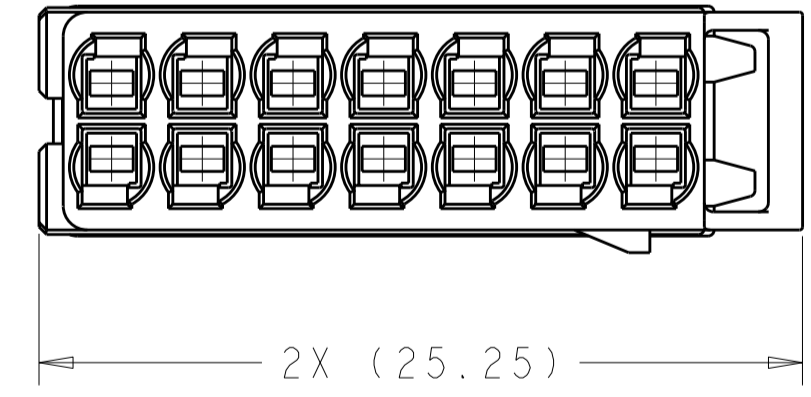

ISOMETRIC VIEWS
SCALE 3:1

- 1. NYLON, BLACK, GLASS FILLED.
- 2. INNER HOUSING TO BE USED WITH OUTER HOUSING 1924393-1, SOLD SEPARATELY.
- 3. INNER HOUSING WILL ACCEPT MCON 1.2mm CLEAN BODY, STANDARD CRIMP, TERMINALS SHOWN ON DRAWING 1534326, SOLD SEPERATELY.
- 4. REFERENCE DCX INTERFACE DETAIL DRAWING A 204 004 18 99.
- 5. THIS PRODUCT IS VALIDATED TO USCAR-2 REV 5 CLASS T2 SI VI.
- 6. NOTE DELETED.

1924396-1
PART NUMBER

THIS DRAWING IS A CONTROLLED DOCUMENT.		DWN D. J. HARDY 07SEP2007	TE Connectivity	
DIMENSIONS: mm		CHK G. MARTIN 07SEP2007		
TOLERANCES UNLESS OTHERWISE SPECIFIED:		APVD G. MARTIN 07SEP2007	NAME INNER HOUSING, PLUG, 14 POSITION, UNSEALED, MCON 1.2mm	
0 PLC ± 1 PLC ± 2 PLC ± 3 PLC ± 4 PLC ± ANGLES ± FINISH		PRODUCT SPEC -	SIZE A200779	DRAWING NO C-1924396
MATERIAL -		WEIGHT -	RESTRICTED TO -	SCALE 4:1
		CUSTOMER DRAWING	SHEET	OF
			REV	AI