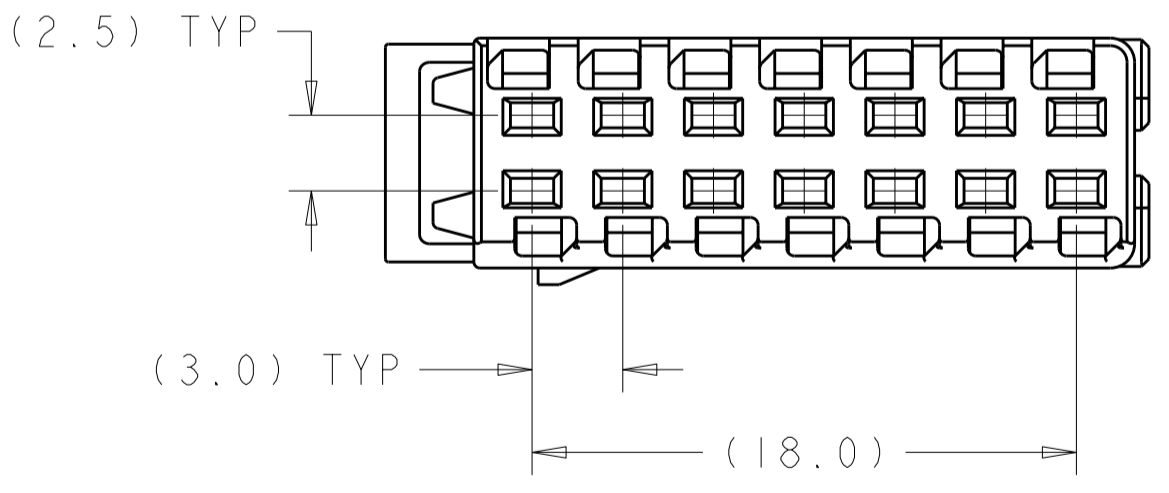

ISOMETRIC VIEWS
SCALE 3:1

- 1. NYLON, BLACK, GLASS FILLED.
- 2. INNER HOUSING TO BE USED WITH OUTER HOUSING 1924393-1, SOLD SEPARATELY.
- 3. INNER HOUSING WILL ACCEPT MCON 1.2mm CLEAN BODY, STANDARD CRIMP, TERMINALS SHOWN ON DRAWING 1534326, SOLD SEPERATELY.
- 4. REFERENCE DCX INTERFACE DETAIL DRAWING A 204 004 18 99.
- 5. THIS PRODUCT IS VALIDATED TO USCAR-2 REV 5 CLASS T2 SI VI.
- 6. NOTE DELETED.

1924396-1
PART NUMBER

THIS DRAWING IS A CONTROLLED DOCUMENT.		DWN D. J. HARDY 07SEP2007	TE Connectivity	
DIMENSIONS: mm		CHK G. MARTIN 07SEP2007		
TOLERANCES UNLESS OTHERWISE SPECIFIED:		APVD G. MARTIN 07SEP2007	NAME INNER HOUSING, PLUG, 14 POSITION, UNSEALED, MCON 1.2mm	
0 PLC ± 1 PLC ± 2 PLC ± 3 PLC ± 4 PLC ± ANGLES ± FINISH		PRODUCT SPEC -	SIZE A200779	DRAWING NO C-1924396
MATERIAL -		WEIGHT -	RESTRICTED TO -	SCALE 4:1
		CUSTOMER DRAWING	SHEET	OF
			REV	AI