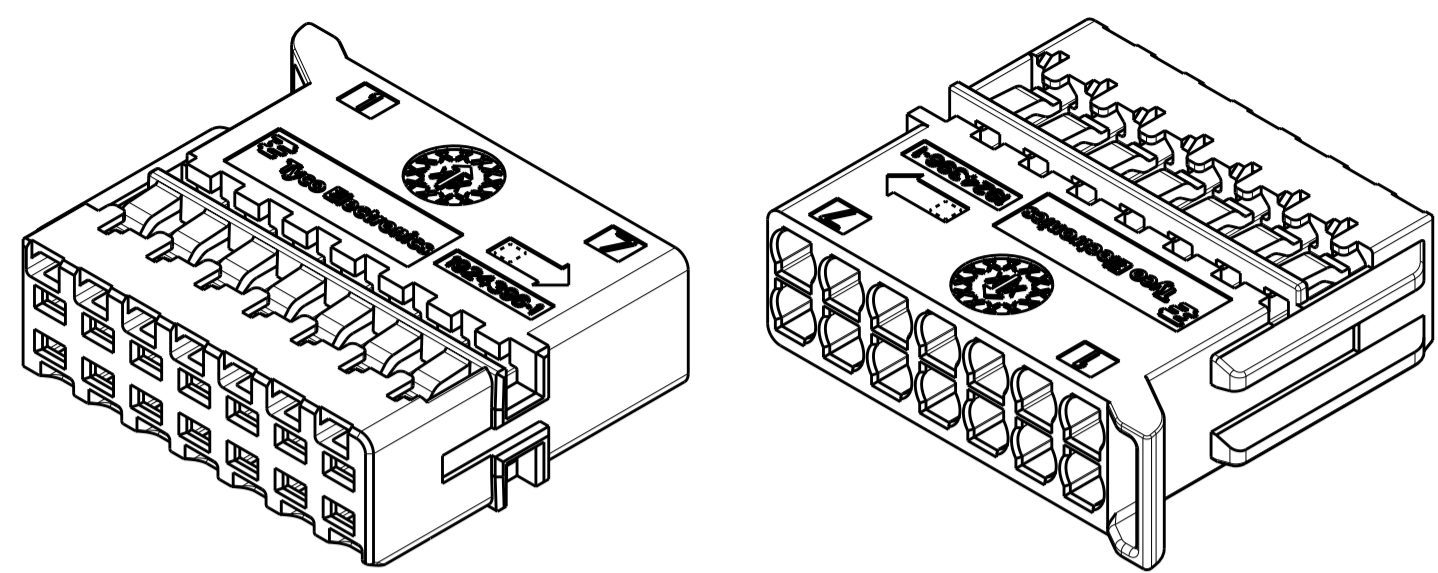

ISOMETRIC VIEWS
SCALE 3:1

- 1. NYLON, BLACK, GLASS FILLED.
- 2. INNER HOUSING TO BE USED WITH OUTER HOUSING 1924393-1, SOLD SEPARATELY.
- 3. INNER HOUSING WILL ACCEPT MCON 1.2mm CLEAN BODY, STANDARD CRIMP, TERMINALS SHOWN ON DRAWING 1534326, SOLD SEPERATELY.
- 4. REFERENCE DCX INTERFACE DETAIL DRAWING A 204 004 18 99.
- 5. THIS PRODUCT IS VALIDATED TO USCAR-2 REV 5 CLASS T2 SI VI.
- 6. NOTE DELETED.

1924396-1
PART NUMBER

THIS DRAWING IS A CONTROLLED DOCUMENT.		DWN D. J. HARDY 07SEP2007	TE Connectivity	
DIMENSIONS: mm		CHK G. MARTIN 07SEP2007		
TOLERANCES UNLESS OTHERWISE SPECIFIED:		APVD G. MARTIN 07SEP2007	NAME INNER HOUSING, PLUG, 14 POSITION, UNSEALED, MCON 1.2mm	
0 PLC ± 1 PLC ± 2 PLC ± 3 PLC ± 4 PLC ± ANGLES ± FINISH		PRODUCT SPEC -	SIZE A200779	DRAWING NO C-1924396
MATERIAL -		WEIGHT -	RESTRICTED TO -	SCALE 4:1
		CUSTOMER DRAWING	SHEET	OF
			REV	AI