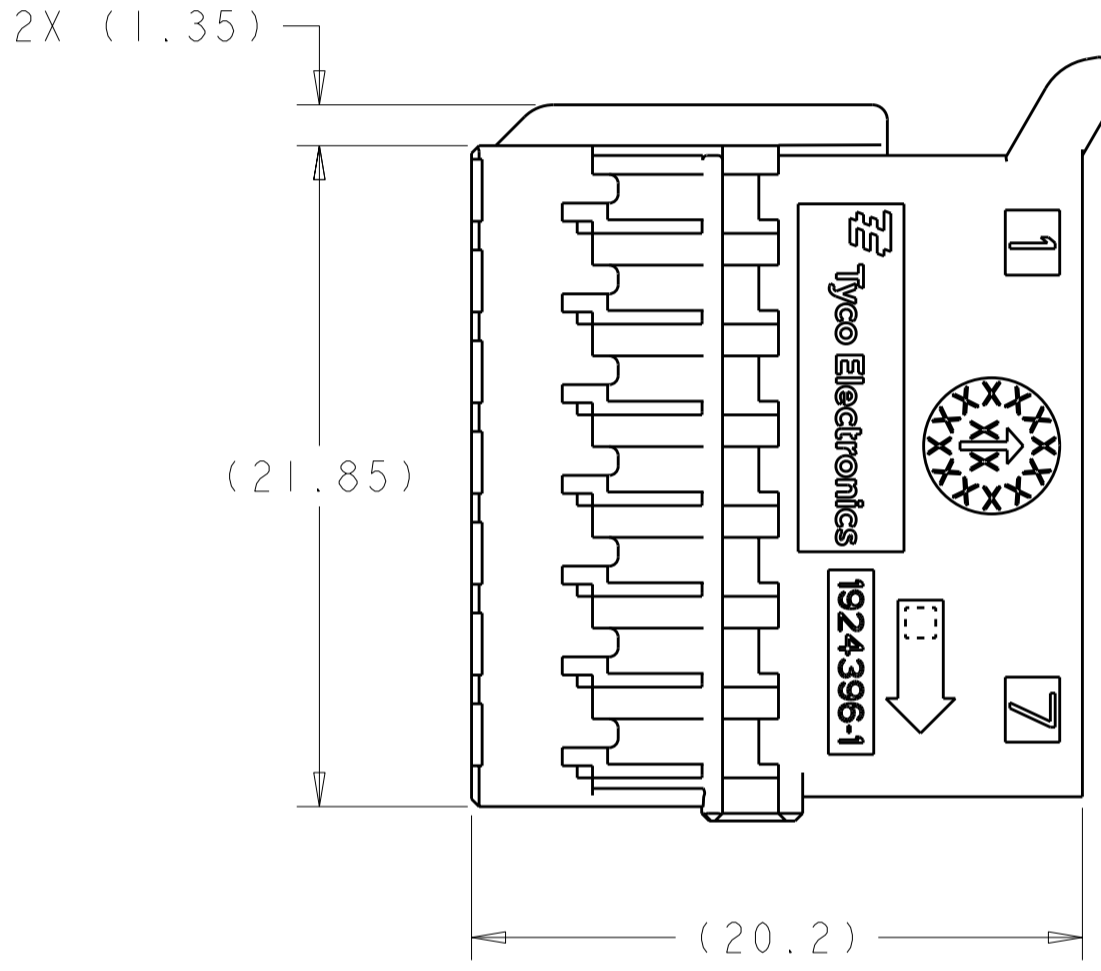

ISOMETRIC VIEWS
SCALE 3:1

- 1. NYLON, BLACK, GLASS FILLED.
- 2. INNER HOUSING TO BE USED WITH OUTER HOUSING 1924393-1, SOLD SEPARATELY.
- 3. INNER HOUSING WILL ACCEPT MCON 1.2mm CLEAN BODY, STANDARD CRIMP, TERMINALS SHOWN ON DRAWING 1534326, SOLD SEPERATELY.
- 4. REFERENCE DCX INTERFACE DETAIL DRAWING A 204 004 18 99.
- 5. THIS PRODUCT IS VALIDATED TO USCAR-2 REV 5 CLASS T2 SI VI.
- 6. NOTE DELETED.

1924396-1
PART NUMBER

THIS DRAWING IS A CONTROLLED DOCUMENT.		DWN D. J. HARDY 07SEP2007	TE Connectivity	
DIMENSIONS: mm		CHK G. MARTIN 07SEP2007		
TOLERANCES UNLESS OTHERWISE SPECIFIED:		APVD G. MARTIN 07SEP2007	NAME INNER HOUSING, PLUG, 14 POSITION, UNSEALED, MCON 1.2mm	
0 PLC ± 1 PLC ± 2 PLC ± 3 PLC ± 4 PLC ± ANGLES ± FINISH		PRODUCT SPEC -	SIZE A200779	DRAWING NO C-1924396
MATERIAL -		WEIGHT -	RESTRICTED TO -	SCALE 4:1
		CUSTOMER DRAWING	SHEET	OF
			REV	AI