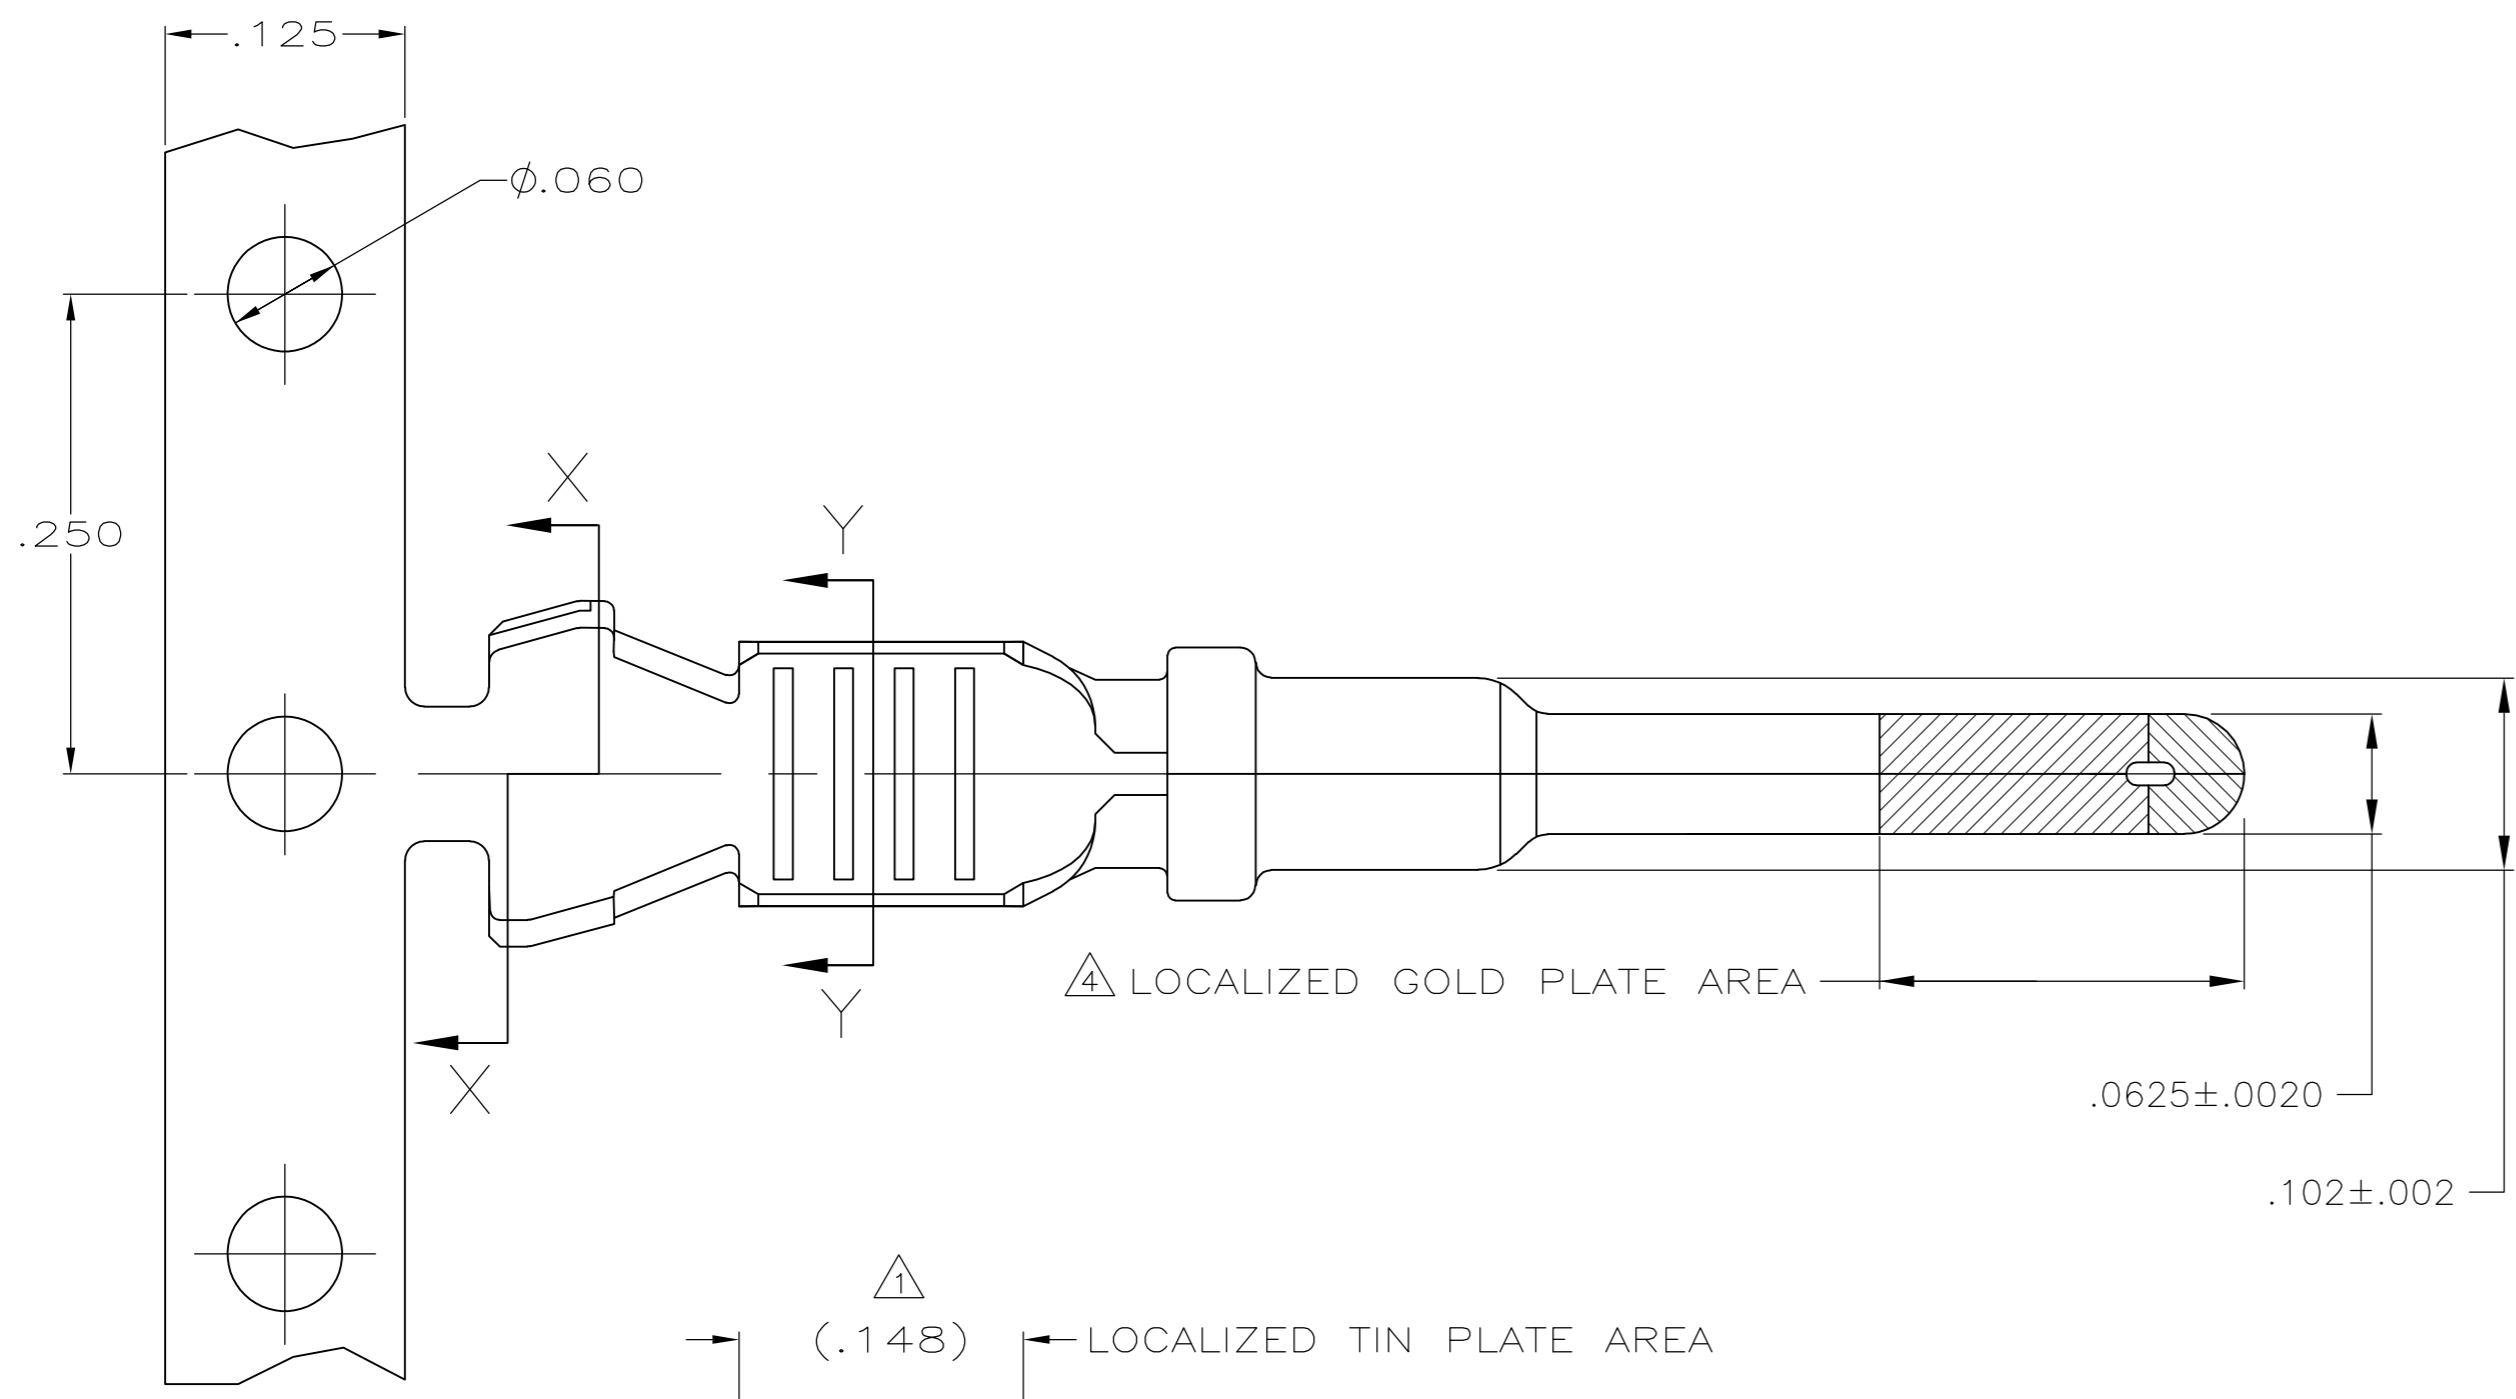

- △ FINISH : PLATE 0.000100-0.000200 THK TIN IN LOCALIZED TIN PLATE AREA, ALL OVER 0.000040-0.000080 THK NICKEL.
- 2. CONTACT WILL BE LUBED WITH LUBRICANT PER TE CONNECTIVITY P/N 22014-4.
- 3. WIRE RANGE: 20-18 AWG WITH INSULATION DIAMETERS OF 0.050 - 0.107 INCHES.
- △ PLATE 0.000030 MIN THK SELECT GOLD IN LOCALIZED PLATE AREA.

SECTION X-X

SECTION Y-Y

△ 1	1924463-3
△ 1 △ 4	1924463-1
FINISH	PART NUMBER

THIS DRAWING IS A CONTROLLED DOCUMENT.		DWN DL DRUMMOND 27AUG2007	STE TE Connectivity	
DIMENSIONS: INCHES		CHK MP TRULL 27AUG2007		
TOLERANCES UNLESS OTHERWISE SPECIFIED:		APVD MP TRULL 27AUG2007	NAME	
0 PLC ± -		PRODUCT SPEC	PIN CONTACT	
1 PLC ± -		APPLICATION SPEC	SIZE A2	CAGE CODE 00779
2 PLC ± .02		WEIGHT -	DRAWING NO C=1924463	RESTRICTED TO -
3 PLC ± .005		CUSTOMER DRAWING	SCALE 10:1	SHEET 1 of 1
4 PLC ± -			REV B1	
ANGLES ± -				
FINISH -				
MATERIAL 0.014THK CU ALLOY				