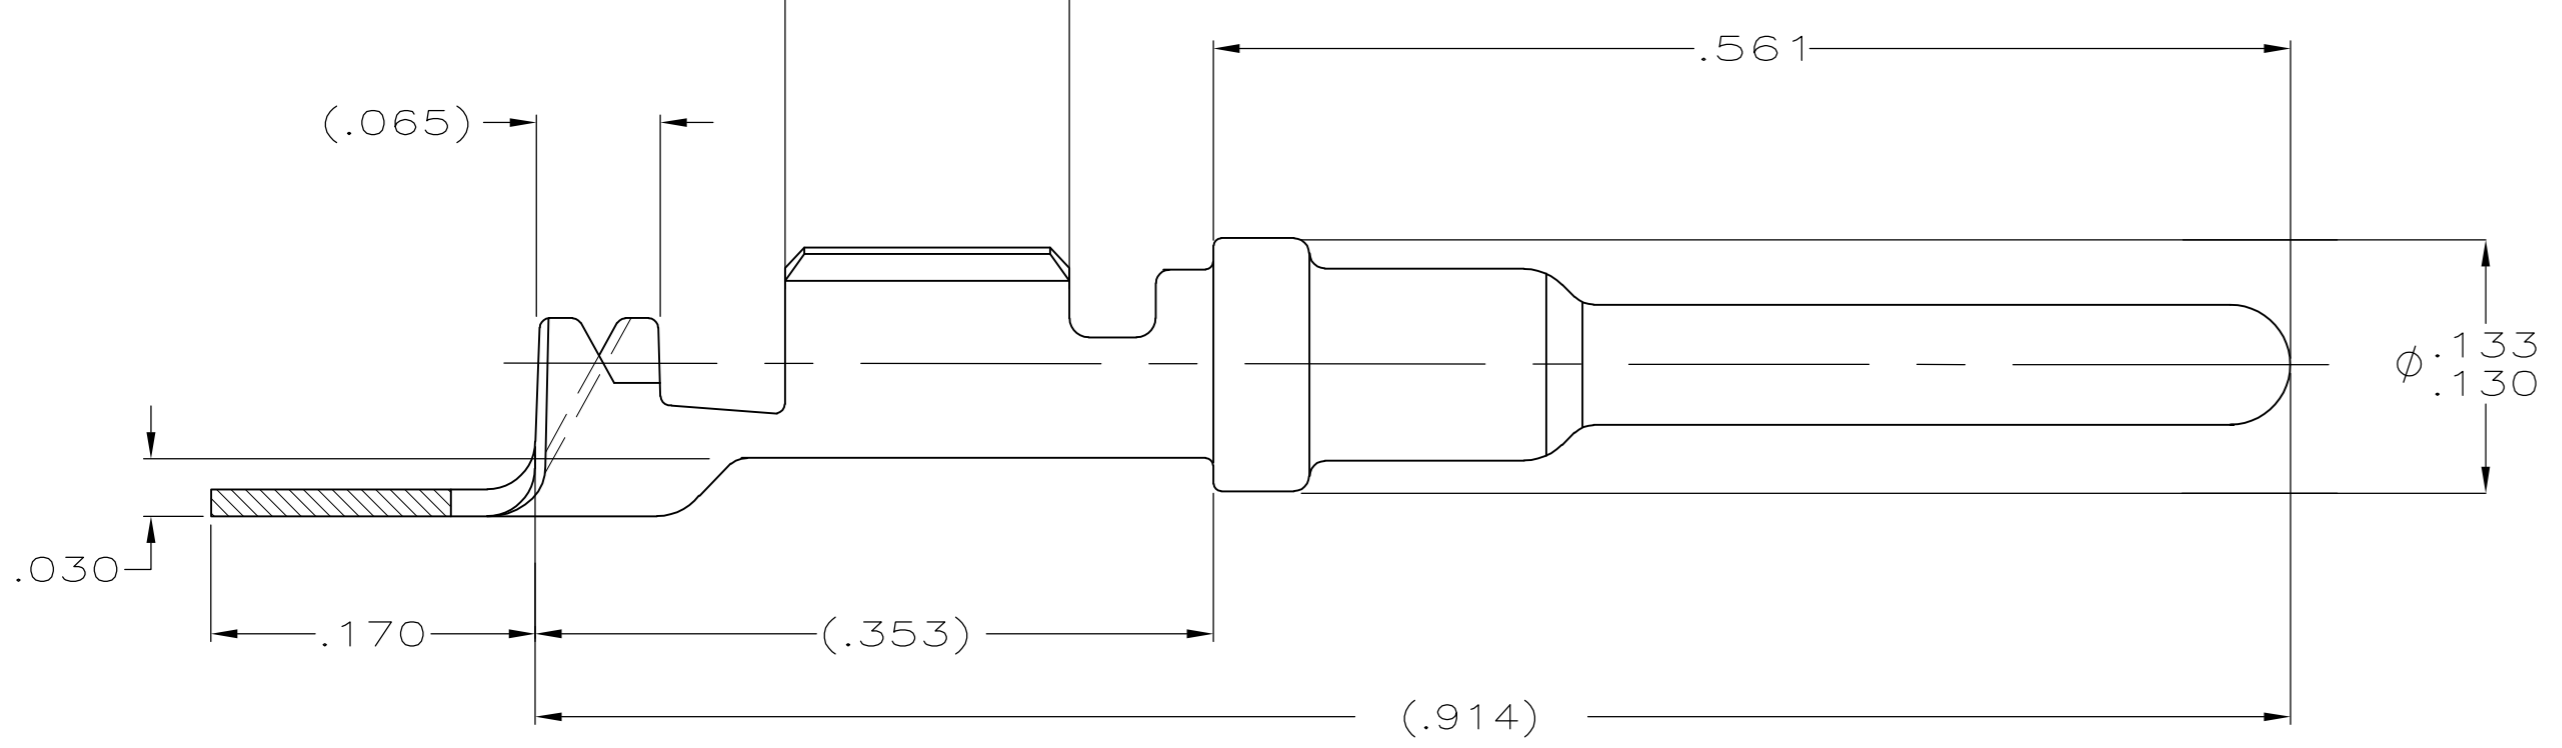

- △ FINISH : PLATE 0.000100-0.000200 THK TIN IN LOCALIZED TIN PLATE AREA, ALL OVER 0.000040-0.000080 THK NICKEL.
- 2. CONTACT WILL BE LUBED WITH LUBRICANT PER TE CONNECTIVITY P/N 22014-4.
- 3. WIRE RANGE: 20-18 AWG WITH INSULATION DIAMETERS OF 0.050 - 0.107 INCHES.
- △ PLATE 0.000030 MIN THK SELECT GOLD IN LOCALIZED PLATE AREA.

SECTION X-X

SECTION Y-Y

△ 1	1924463-3
△ 1 △ 4	1924463-1
FINISH	PART NUMBER

THIS DRAWING IS A CONTROLLED DOCUMENT.		DWN DL DRUMMOND 27AUG2007	STE TE Connectivity	
DIMENSIONS: INCHES		CHK MP TRULL 27AUG2007		
TOLERANCES UNLESS OTHERWISE SPECIFIED:		APVD MP TRULL 27AUG2007	NAME	
0 PLC ± -		PRODUCT SPEC	PIN CONTACT	
1 PLC ± -		APPLICATION SPEC	SIZE A2	CAGE CODE 00779
2 PLC ± .02		WEIGHT -	DRAWING NO C=1924463	RESTRICTED TO -
3 PLC ± .005		CUSTOMER DRAWING	SCALE 10:1	SHEET 1 of 1
4 PLC ± -			REV B1	
ANGLES ± -				
FINISH -				
MATERIAL 0.014THK CU ALLOY				