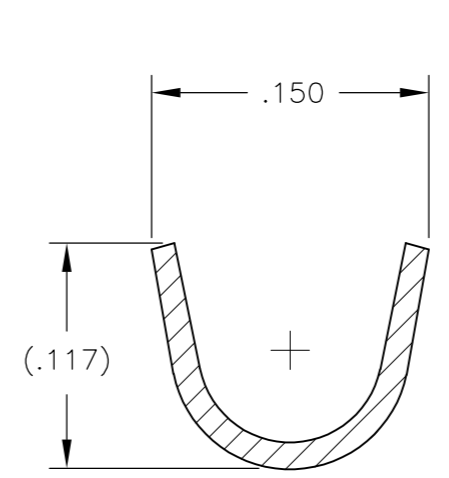

- △ FINISH : PLATE 0.000100-0.000200 THK TIN IN LOCALIZED TIN PLATE AREA, ALL OVER 0.000040-0.000080 THK NICKEL.
- 2. CONTACT WILL BE LUBED WITH LUBRICANT PER TE CONNECTIVITY P/N 22014-4.
- 3. WIRE RANGE: 20-18 AWG WITH INSULATION DIAMETERS OF 0.050 - 0.107 INCHES.
- △ PLATE 0.000030 MIN THK SELECT GOLD IN LOCALIZED PLATE AREA.

SECTION X-X

SECTION Y-Y

△ 1	1924463-3
△ 1 △ 4	1924463-1
FINISH	PART NUMBER

THIS DRAWING IS A CONTROLLED DOCUMENT.		DWN DL DRUMMOND 27AUG2007	STE TE Connectivity	
DIMENSIONS: INCHES		CHK MP TRULL 27AUG2007		
TOLERANCES UNLESS OTHERWISE SPECIFIED:		APVD MP TRULL 27AUG2007	NAME	
0 PLC ± -		PRODUCT SPEC	PIN CONTACT	
1 PLC ± -		APPLICATION SPEC	SIZE A2	CAGE CODE 00779
2 PLC ± .02		WEIGHT -	DRAWING NO C=1924463	RESTRICTED TO -
3 PLC ± .005		CUSTOMER DRAWING	SCALE 10:1	SHEET 1 of 1
4 PLC ± -			REV B1	
ANGLES ± -				
FINISH -				
MATERIAL 0.014THK CU ALLOY				