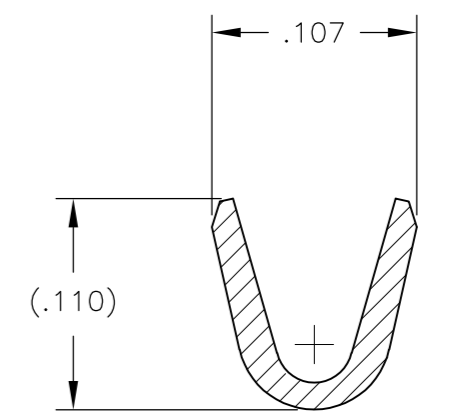

- △ FINISH : PLATE 0.000100-0.000200 THK TIN IN LOCALIZED TIN PLATE AREA, ALL OVER 0.000040-0.000080 THK NICKEL.
- 2. CONTACT WILL BE LUBED WITH LUBRICANT PER TE CONNECTIVITY P/N 22014-4.
- 3. WIRE RANGE: 20-18 AWG WITH INSULATION DIAMETERS OF 0.050 - 0.107 INCHES.
- △ PLATE 0.000030 MIN THK SELECT GOLD IN LOCALIZED PLATE AREA.

SECTION X-X

SECTION Y-Y

△ 1	1924463-3
△ 1 △ 4	1924463-1
FINISH	PART NUMBER

THIS DRAWING IS A CONTROLLED DOCUMENT.		DWN DL DRUMMOND 27AUG2007	STE TE Connectivity	
DIMENSIONS: INCHES		CHK MP TRULL 27AUG2007		
TOLERANCES UNLESS OTHERWISE SPECIFIED:		APVD MP TRULL 27AUG2007	NAME	
0 PLC ± -		PRODUCT SPEC	PIN CONTACT	
1 PLC ± -		APPLICATION SPEC	SIZE A2	CAGE CODE 00779
2 PLC ± .02		WEIGHT -	DRAWING NO C=1924463	RESTRICTED TO -
3 PLC ± .005		CUSTOMER DRAWING	SCALE 10:1	SHEET 1 of 1
4 PLC ± -			REV B1	
ANGLES ± -				
FINISH -				
MATERIAL 0.014THK CU ALLOY				