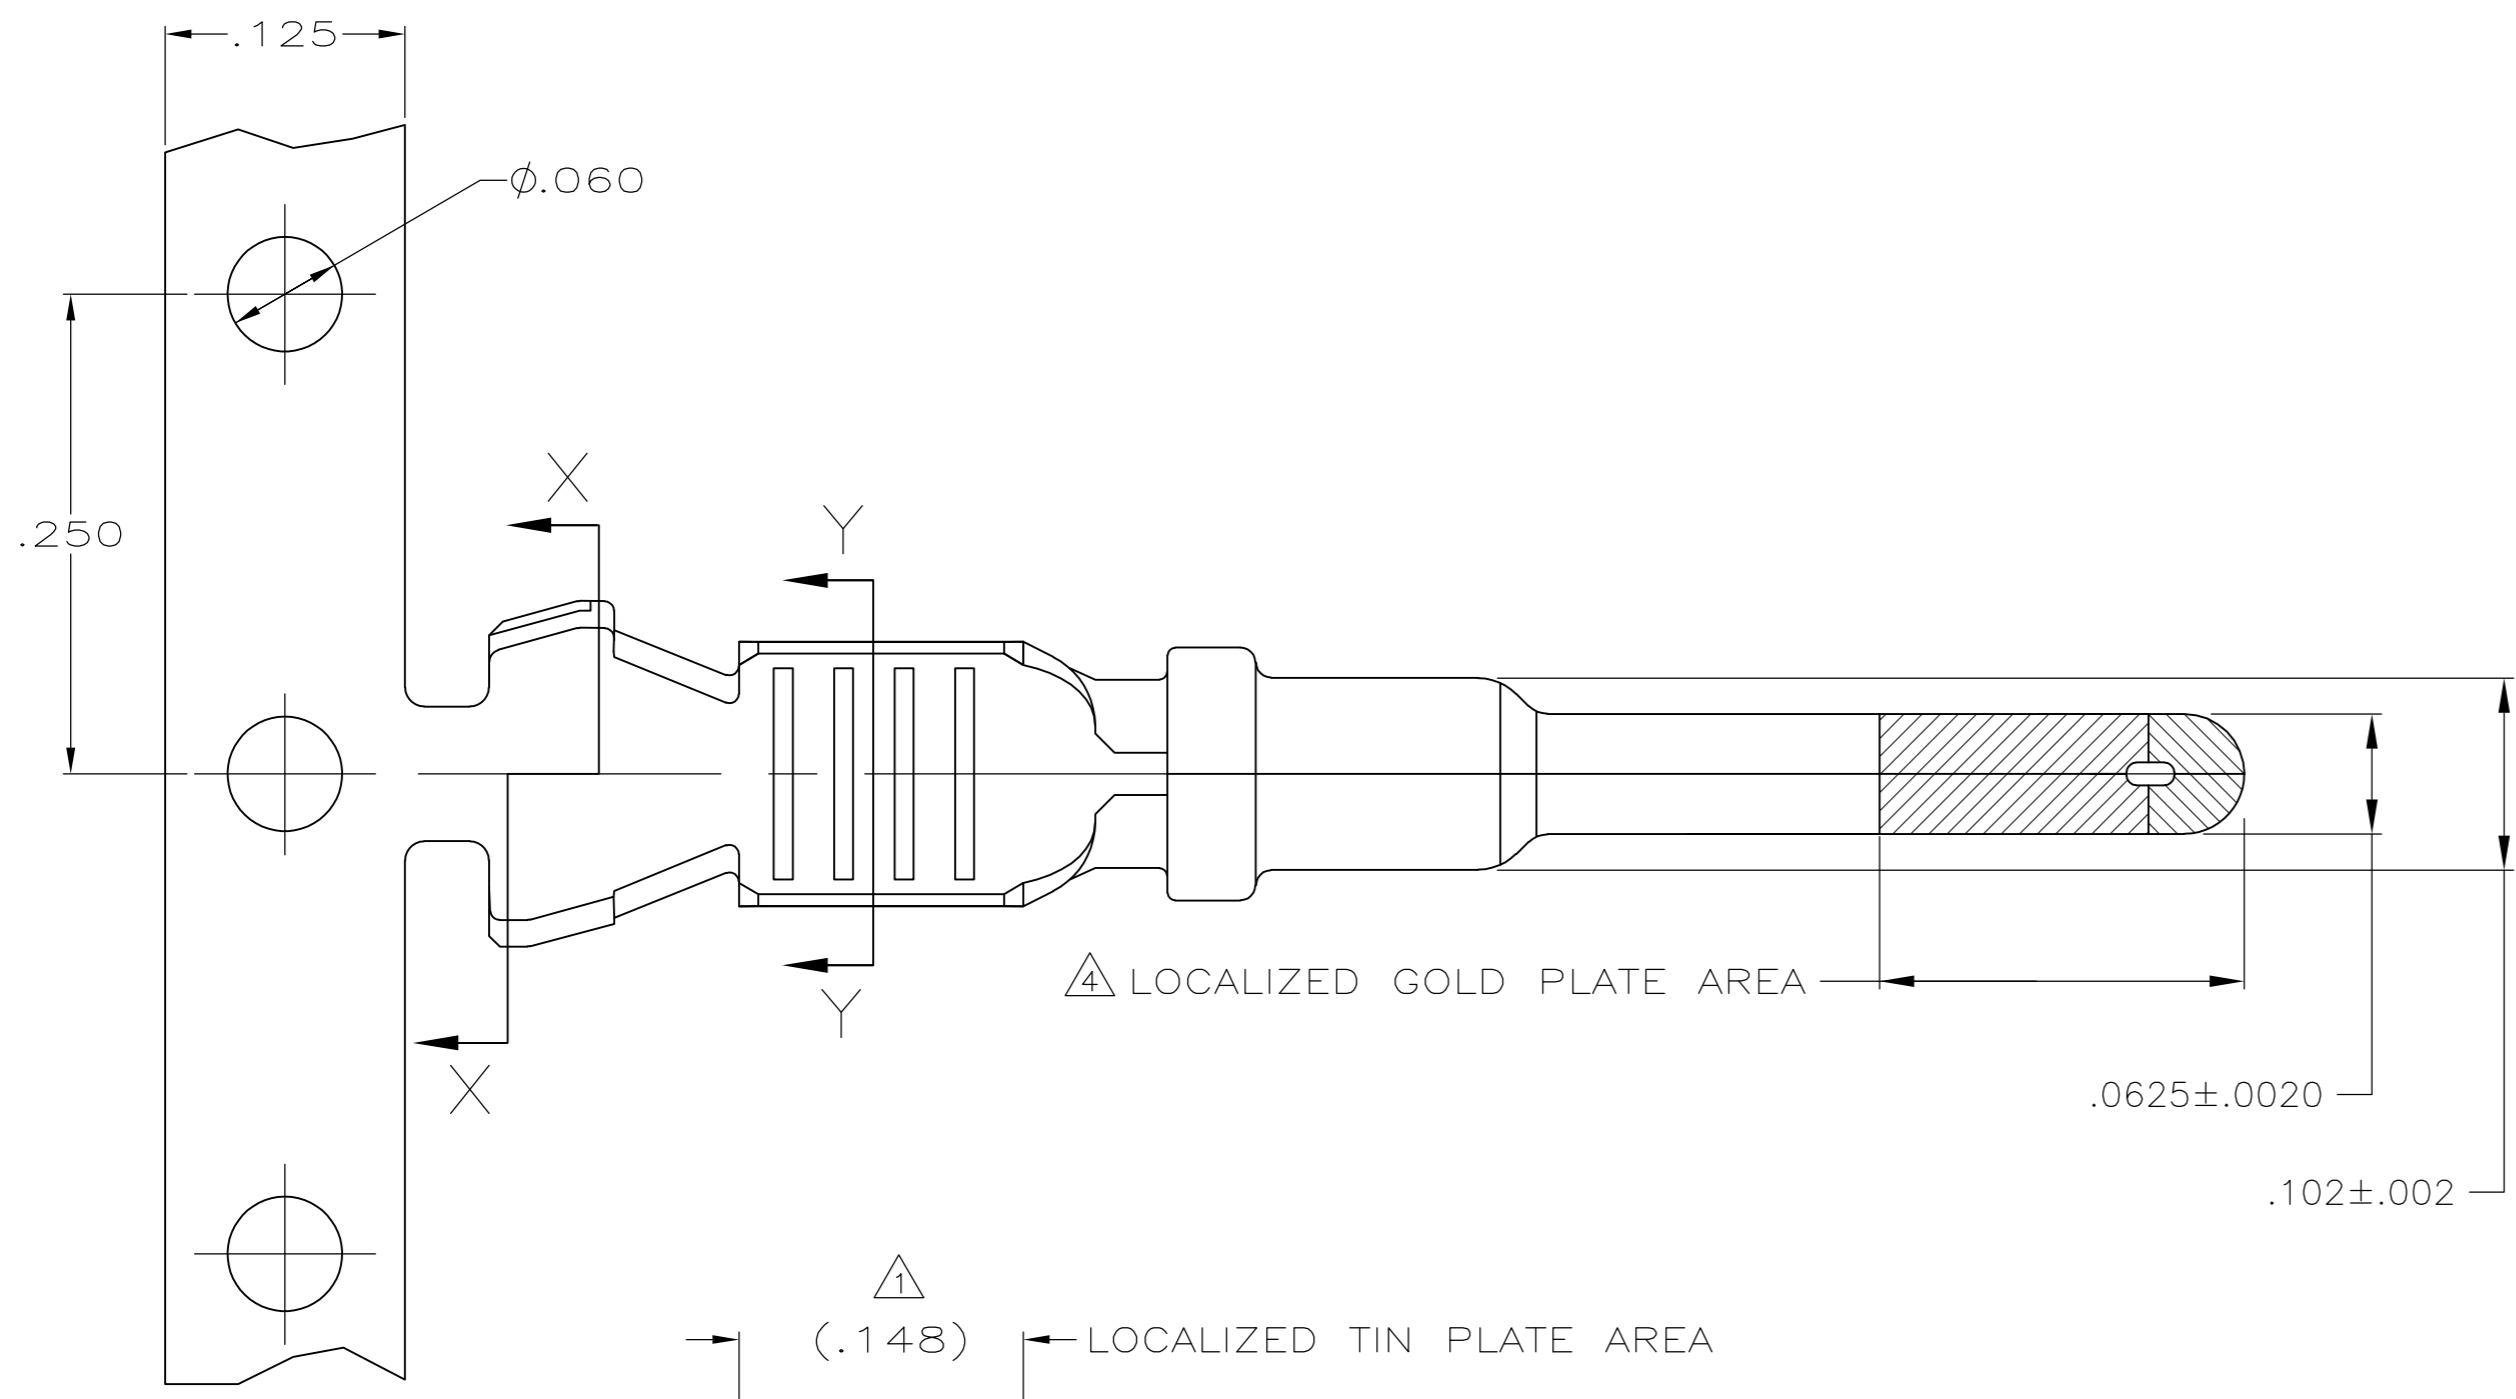

- △ FINISH : PLATE 0.000100-0.000200 THK TIN IN LOCALIZED TIN PLATE AREA, ALL OVER 0.000040-0.000080 THK NICKEL.
- 2. CONTACT WILL BE LUBED WITH LUBRICANT PER TE CONNECTIVITY P/N 22014-4.
- 3. WIRE RANGE: 20-18 AWG WITH INSULATION DIAMETERS OF 0.050 - 0.107 INCHES.
- △ PLATE 0.000030 MIN THK SELECT GOLD IN LOCALIZED PLATE AREA.

SECTION X-X

SECTION Y-Y

△ 1	1924463-3
△ 1 △ 4	1924463-1
FINISH	PART NUMBER

THIS DRAWING IS A CONTROLLED DOCUMENT.		DWN DL DRUMMOND 27AUG2007	<b>STE</b> TE Connectivity	
DIMENSIONS: INCHES		CHK MP TRULL 27AUG2007		
TOLERANCES UNLESS OTHERWISE SPECIFIED:		APVD MP TRULL 27AUG2007	NAME	
0 PLC ± -		PRODUCT SPEC	PIN CONTACT	
1 PLC ± -		APPLICATION SPEC	SIZE A2	CAGE CODE 00779
2 PLC ± .02		WEIGHT -	DRAWING NO C=1924463	RESTRICTED TO -
3 PLC ± .005		CUSTOMER DRAWING	SCALE 10:1	SHEET 1 of 1
4 PLC ± -			REV B1	
ANGLES ± -				
FINISH -				
MATERIAL 0.014THK CU ALLOY				