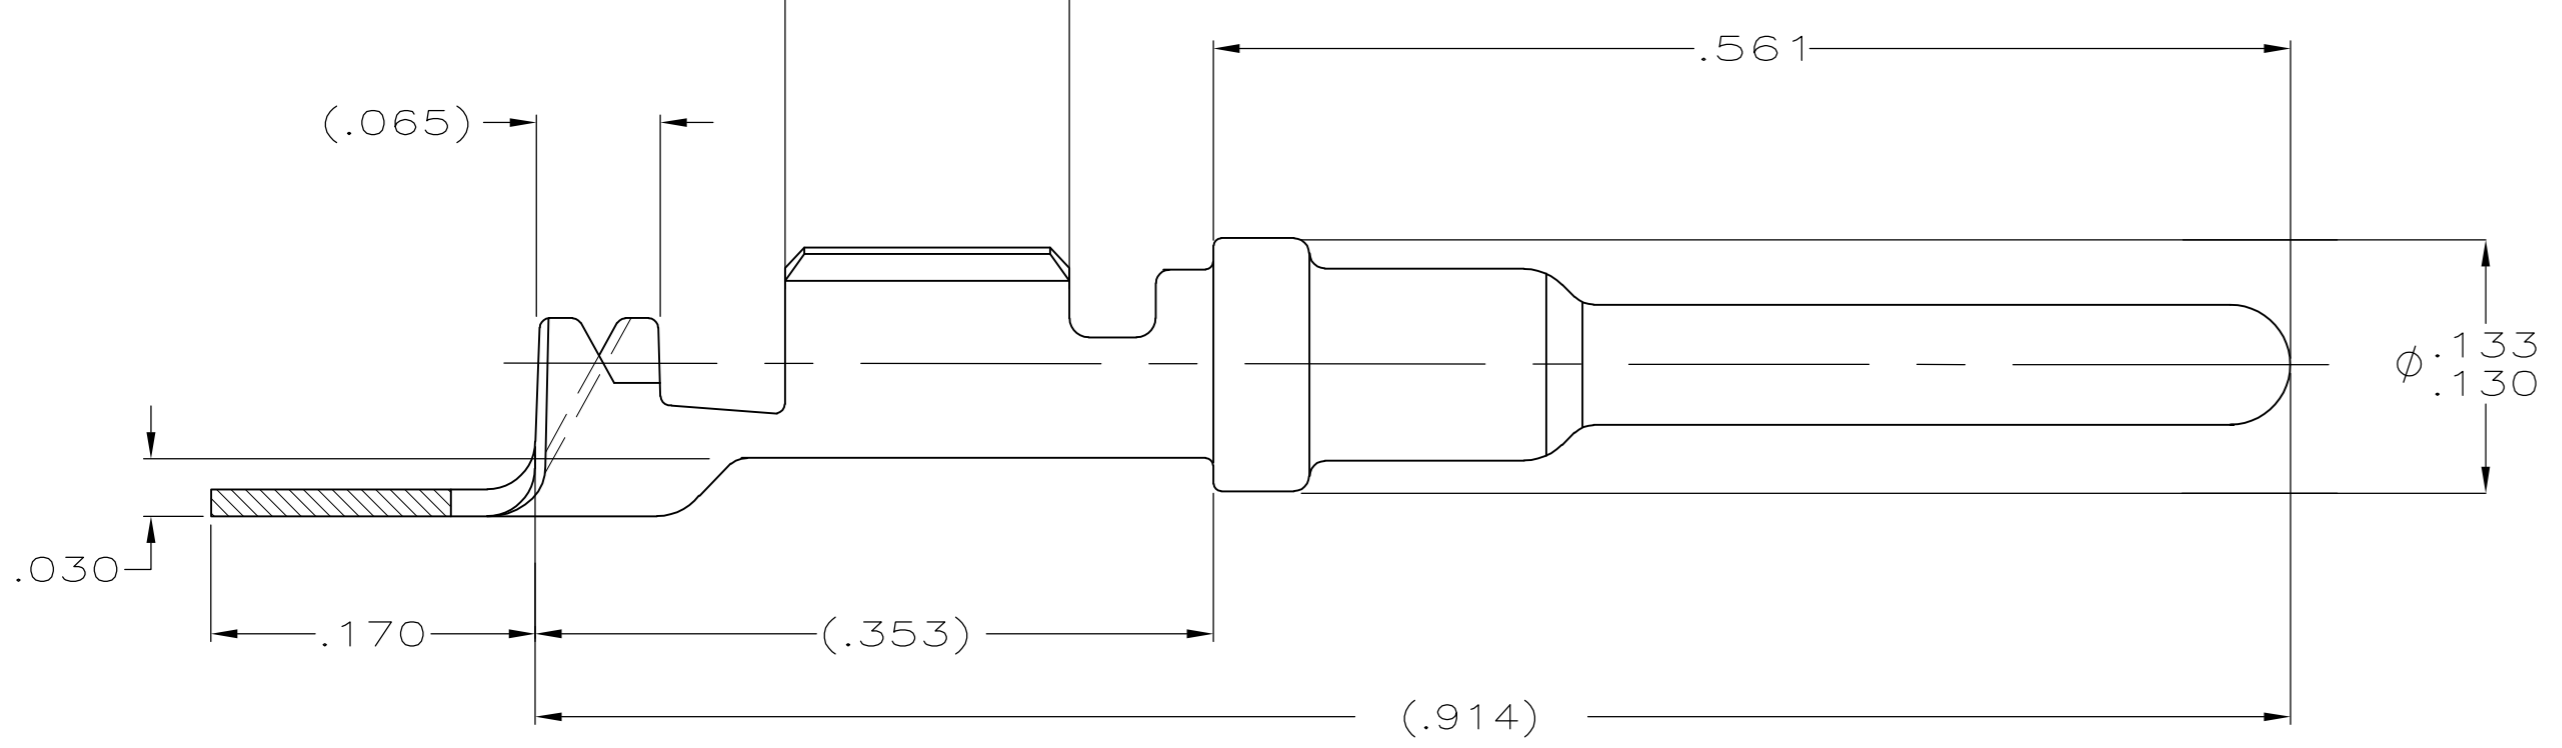

- △ FINISH : PLATE 0.000100-0.000200 THK TIN IN LOCALIZED TIN PLATE AREA, ALL OVER 0.000040-0.000080 THK NICKEL.
- 2. CONTACT WILL BE LUBED WITH LUBRICANT PER TE CONNECTIVITY P/N 22014-4.
- 3. WIRE RANGE: 20-18 AWG WITH INSULATION DIAMETERS OF 0.050 - 0.107 INCHES.
- △ PLATE 0.000030 MIN THK SELECT GOLD IN LOCALIZED PLATE AREA.

SECTION X-X

SECTION Y-Y

△ 1	1924463-3
△ 1 △ 4	1924463-1
FINISH	PART NUMBER

THIS DRAWING IS A CONTROLLED DOCUMENT.		DWN DL DRUMMOND 27AUG2007	<b>STE</b> TE Connectivity	
DIMENSIONS: INCHES		CHK MP TRULL 27AUG2007		
TOLERANCES UNLESS OTHERWISE SPECIFIED:		APVD MP TRULL 27AUG2007	NAME	
0 PLC ± -		PRODUCT SPEC	PIN CONTACT	
1 PLC ± -		APPLICATION SPEC	SIZE A2	CAGE CODE 00779
2 PLC ± .02		WEIGHT -	DRAWING NO C=1924463	RESTRICTED TO -
3 PLC ± .005		CUSTOMER DRAWING	SCALE 10:1	SHEET 1 of 1
4 PLC ± -			REV B1	
ANGLES ± -				
FINISH -				
MATERIAL 0.014THK CU ALLOY				