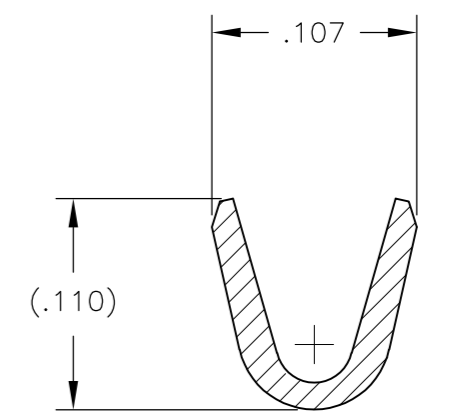

- △ FINISH : PLATE 0.000100-0.000200 THK TIN IN LOCALIZED TIN PLATE AREA, ALL OVER 0.000040-0.000080 THK NICKEL.
- 2. CONTACT WILL BE LUBED WITH LUBRICANT PER TE CONNECTIVITY P/N 22014-4.
- 3. WIRE RANGE: 20-18 AWG WITH INSULATION DIAMETERS OF 0.050 - 0.107 INCHES.
- △ PLATE 0.000030 MIN THK SELECT GOLD IN LOCALIZED PLATE AREA.

SECTION X-X

SECTION Y-Y

△ 1	1924463-3
△ 1 △ 4	1924463-1
FINISH	PART NUMBER

THIS DRAWING IS A CONTROLLED DOCUMENT.		DWN DL DRUMMOND 27AUG2007	<b>STE</b> TE Connectivity	
DIMENSIONS: INCHES		CHK MP TRULL 27AUG2007		
TOLERANCES UNLESS OTHERWISE SPECIFIED:		APVD MP TRULL 27AUG2007	NAME	
0 PLC ± -		PRODUCT SPEC	PIN CONTACT	
1 PLC ± -		APPLICATION SPEC	SIZE A2	CAGE CODE 00779
2 PLC ± .02		WEIGHT -	DRAWING NO C=1924463	RESTRICTED TO -
3 PLC ± .005		CUSTOMER DRAWING	SCALE 10:1	SHEET 1 of 1
4 PLC ± -			REV B1	
ANGLES ± -				
FINISH -				
MATERIAL 0.014THK CU ALLOY				