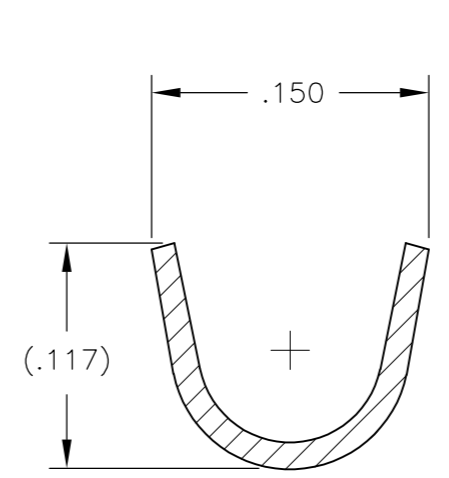

- △ FINISH : PLATE 0.000100-0.000200 THK TIN IN LOCALIZED TIN PLATE AREA, ALL OVER 0.000040-0.000080 THK NICKEL.
- 2. CONTACT WILL BE LUBED WITH LUBRICANT PER TE CONNECTIVITY P/N 22014-4.
- 3. WIRE RANGE: 20-18 AWG WITH INSULATION DIAMETERS OF 0.050 - 0.107 INCHES.
- △ PLATE 0.000030 MIN THK SELECT GOLD IN LOCALIZED PLATE AREA.

SECTION X-X

SECTION Y-Y

△ 1	1924463-3
△ 1 △ 4	1924463-1
FINISH	PART NUMBER

THIS DRAWING IS A CONTROLLED DOCUMENT.		DWN DL DRUMMOND 27AUG2007	<b>STE</b> TE Connectivity	
DIMENSIONS: INCHES		CHK MP TRULL 27AUG2007		
TOLERANCES UNLESS OTHERWISE SPECIFIED:		APVD MP TRULL 27AUG2007	NAME	
0 PLC ± -		PRODUCT SPEC	PIN CONTACT	
1 PLC ± -		APPLICATION SPEC	SIZE A2	CAGE CODE 00779
2 PLC ± .02		WEIGHT -	DRAWING NO C=1924463	RESTRICTED TO -
3 PLC ± .005		CUSTOMER DRAWING	SCALE 10:1	SHEET 1 of 1
4 PLC ± -			REV B1	
ANGLES ± -				
FINISH -				
MATERIAL 0.014THK CU ALLOY				