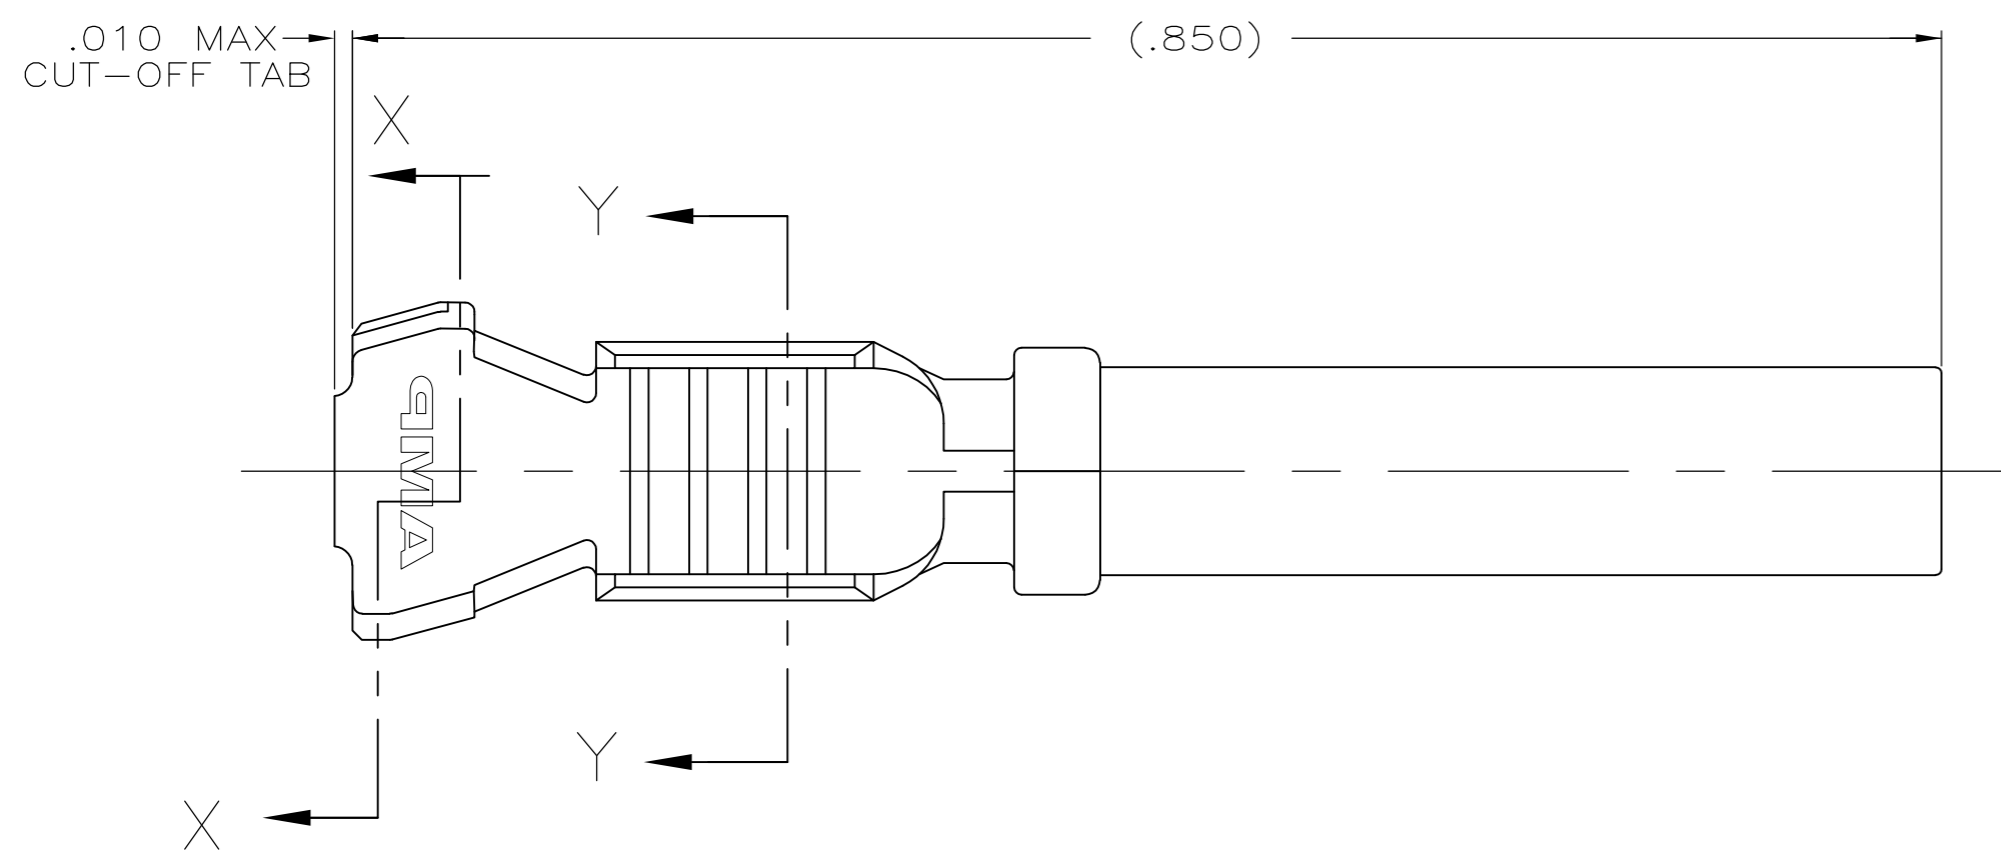

1. WIRE RANGE: 20-18 AWG WITH INSULATION DIAMETERS OF .050 - .107 INCHES.

SECTION X-X

SECTION Y-Y

LOOSE PIECE VERSION OF 1924464-2	NICKEL	1924580-2
LOOSE PIECE VERSION OF 1924464-1	GOLD	1924580-1
DESCRIPTION	FINISH	PART NUMBER