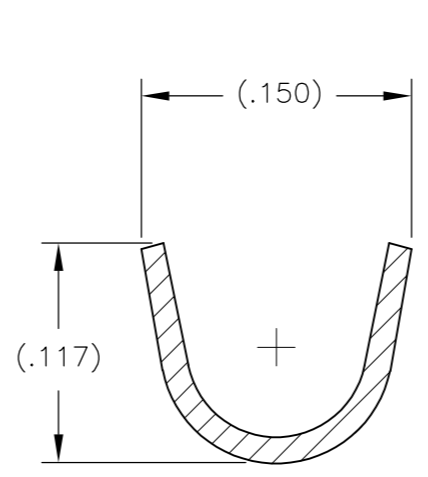

1. WIRE RANGE: 20-18 AWG WITH INSULATION DIAMETERS OF .050 - .107 INCHES.

SECTION X-X

SECTION Y-Y

LOOSE PIECE VERSION OF 1924464-2	NICKEL	1924580-2
LOOSE PIECE VERSION OF 1924464-1	GOLD	1924580-1
DESCRIPTION	FINISH	PART NUMBER

THIS DRAWING IS A CONTROLLED DOCUMENT.		DWN D. DRUMMOND 20JUL2009	Tyco Electronics Corporation Harrisburg, PA 17105-3608	
DIMENSIONS: INCHES	TOLERANCES UNLESS OTHERWISE SPECIFIED:	CHK M. TRULL 20JUL2009	NAME M. TRULL	
	0 PLC ± -	APVD M. TRULL 20JUL2009	PRODUCT SPEC	
	1 PLC ± -	APPLICATION SPEC	-	
	2 PLC ± .02	SIZE	CAGE CODE	DRAWING NO
	3 PLC ± .005	A2	00779	C=1924580
	4 PLC ± -	WEIGHT	-	RESTRICTED TO
	ANGLES ± -	CUSTOMER DRAWING	SCALE 10:1	SHEET 1 of 1
MATERIAL	FINISH			REV A
-	-			