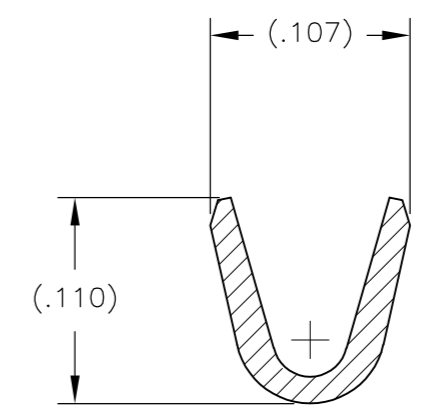

1. WIRE RANGE: 20-18 AWG WITH INSULATION DIAMETERS OF .050 - .107 INCHES.

SECTION X-X

SECTION Y-Y

LOOSE PIECE VERSION OF 1924464-2	NICKEL	1924580-2
LOOSE PIECE VERSION OF 1924464-1	GOLD	1924580-1
DESCRIPTION	FINISH	PART NUMBER