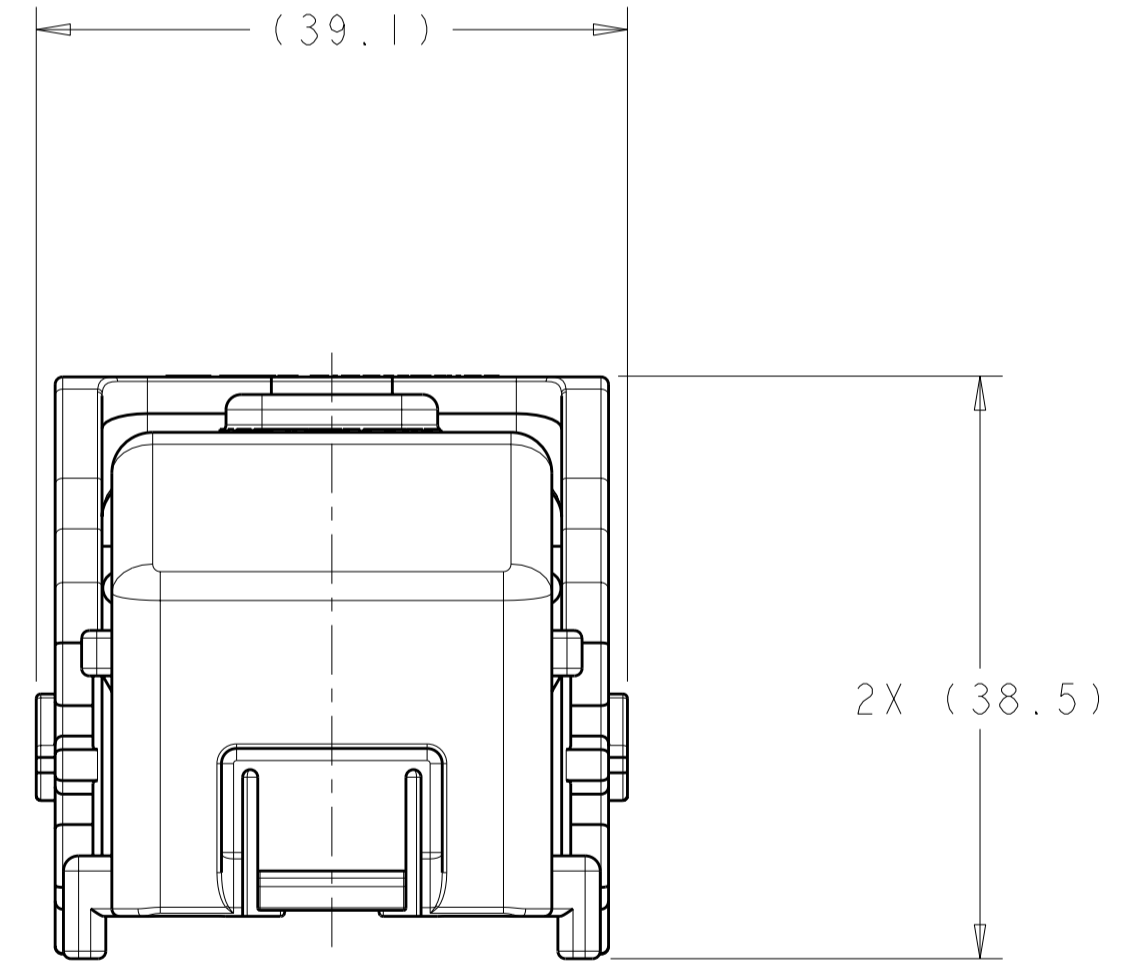

LOC	DIST	REVISIONS			
P	LTR	DESCRIPTION	DATE	DWN	APVD
	IN	00			
A		REV PER ECO-09-003943	18FEB2009	MBH	AJV
B		REV PER ECO-09-007167	24MAR2009	AJV	AJV

ISOMETRIC VIEWS  
SCALE 1:1

1924779-1  
PART NUMBER

- 1 COVER: POLYESTER PBT, BLACK.  
LEVER: POLYESTER PBT, RED.
- 2 LEVER SHOWN IN CLOSED POSITION,  
WIRE DRESS ASSEMBLY TO BE SHIPPED IN THIS POSITION.
- 3. NOTE DELETED.

<small>THIS DRAWING IS A CONTROLLED DOCUMENT FOR TYCO ELECTRONICS CORPORATION. IT IS SUBJECT TO CHANGE AND THE CONTROLLING ENGINEERING ORGANIZATION SHOULD BE CONTACTED FOR THE LATEST REVISION.</small>		DWN D. J. HARDY 03DEC2007 CHK A. J. VASBINDER 03DEC2007 APVD A. J. VASBINDER 03DEC2007	Tyco Electronics Harrisburg, PA 17105-3608
DIMENSIONS: mm	TOLERANCES UNLESS OTHERWISE SPECIFIED: 0 PLC ± 1 PLC ± 2 PLC ± 3 PLC ± 4 PLC ± ANGLES ± FINISH	PRODUCT SPEC - APPLICATION SPEC - WEIGHT -	NAME WIRE DRESS ASSEMBLY, 96 POSITION, GPEC 11 SIZE CAGE CODE DRAWING NO RESTRICTED TO A200779 C-1924779 -
MATERIAL -		CUSTOMER DRAWING	SCALE 2:1 SHEET 1 OF 1 REV B