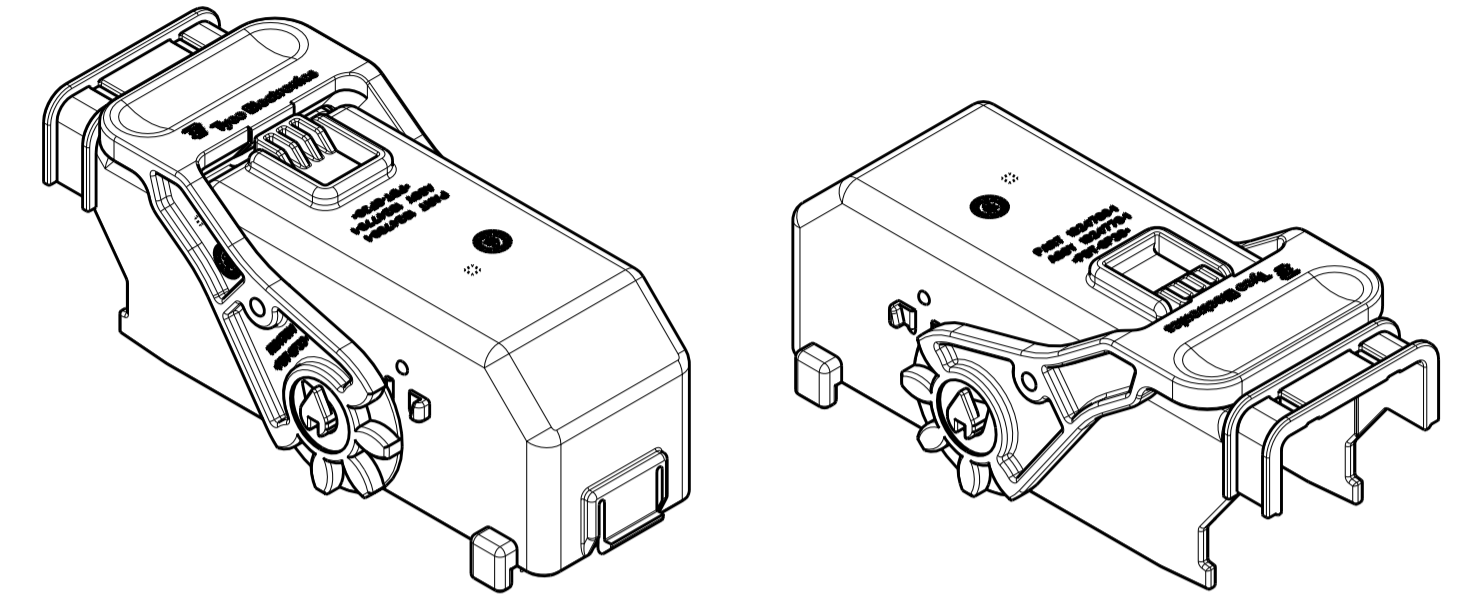

LOC	DIST	REVISIONS			
P	LTR	DESCRIPTION	DATE	DWN	APVD
	IN	00			
A		REV PER ECO-09-003943	18FEB2009	MBH	AJV
B		REV PER ECO-09-007167	24MAR2009	AJV	AJV

ISOMETRIC VIEWS  
SCALE 1:1

1924779-1  
PART NUMBER

- 1 COVER: POLYESTER PBT, BLACK.  
LEVER: POLYESTER PBT, RED.
- 2 LEVER SHOWN IN CLOSED POSITION,  
WIRE DRESS ASSEMBLY TO BE SHIPPED IN THIS POSITION.
- 3. NOTE DELETED.

<small>THIS DRAWING IS A CONTROLLED DOCUMENT FOR TYCO ELECTRONICS CORPORATION. IT IS SUBJECT TO CHANGE AND THE CONTROLLING ENGINEERING ORGANIZATION SHOULD BE CONTACTED FOR THE LATEST REVISION.</small>		DWN D. J. HARDY 03DEC2007 CHK A. J. VASBINDER 03DEC2007 APVD A. J. VASBINDER 03DEC2007	Tyco Electronics Harrisburg, PA 17105-3608
DIMENSIONS: mm	TOLERANCES UNLESS OTHERWISE SPECIFIED: 0 PLC ± 1 PLC ± 2 PLC ± 3 PLC ± 4 PLC ± ANGLES ± FINISH	PRODUCT SPEC - APPLICATION SPEC - WEIGHT -	NAME WIRE DRESS ASSEMBLY, 96 POSITION, GPEC 11 SIZE CAGE CODE DRAWING NO RESTRICTED TO A200779 C-1924779 -
MATERIAL -		CUSTOMER DRAWING	SCALE 2:1 SHEET 1 OF 1 REV B