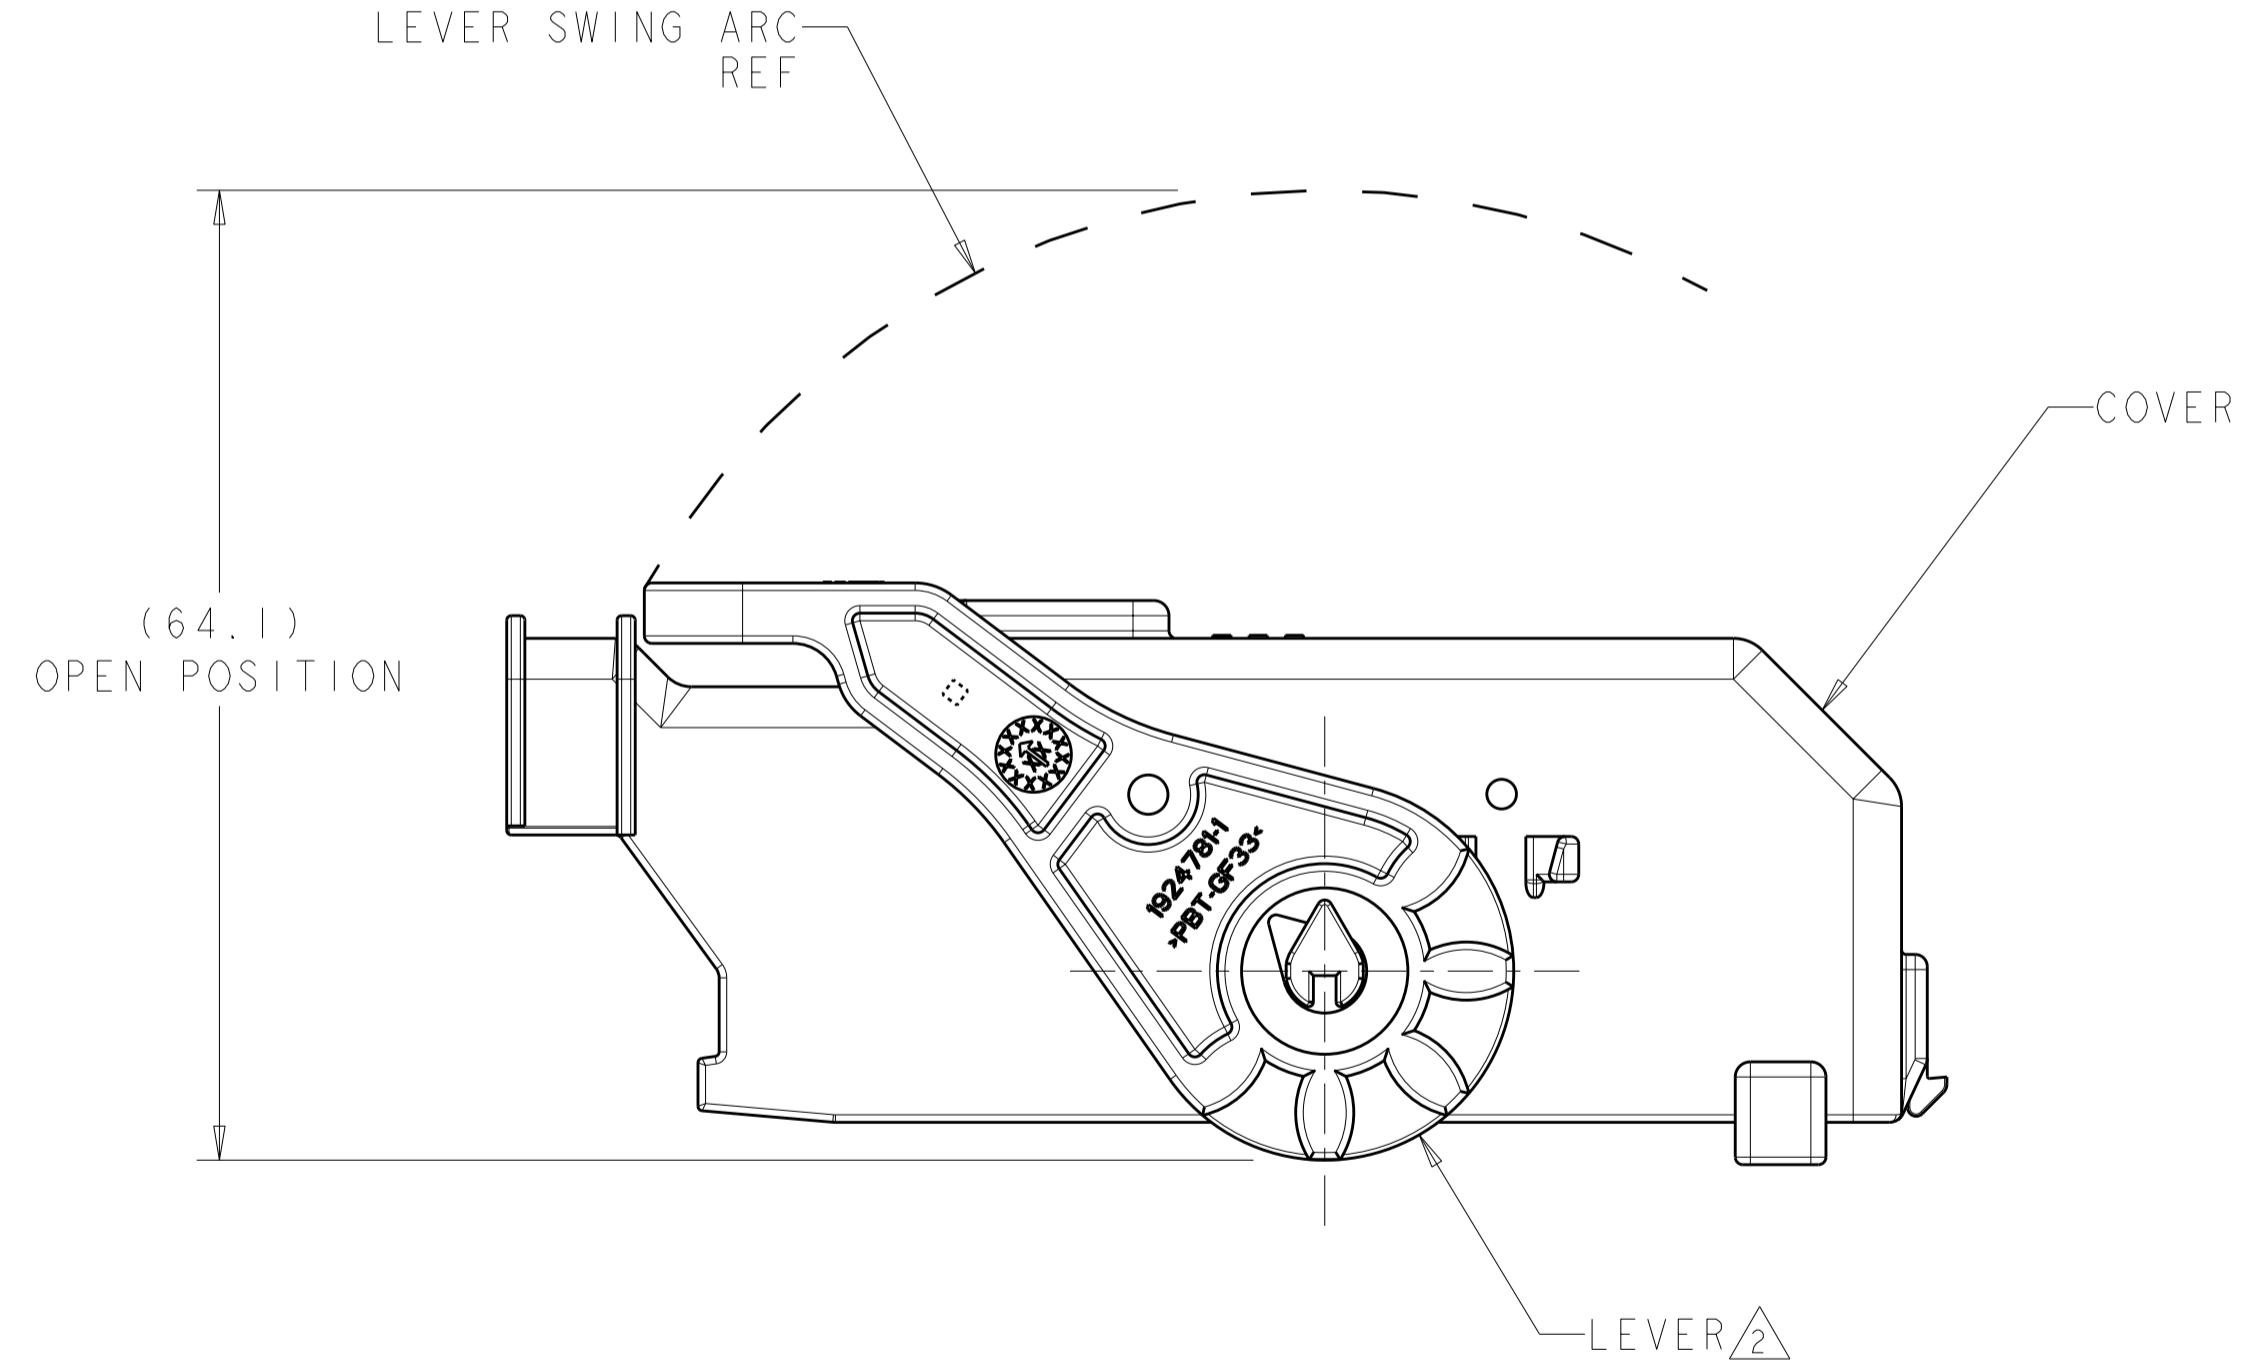

LOC	DIST	REVISIONS			
P	LTR	DESCRIPTION	DATE	DWN	APVD
	IN	00			
A		REV PER ECO-09-003943	18FEB2009	MBH	AJV
B		REV PER ECO-09-007167	24MAR2009	AJV	AJV

ISOMETRIC VIEWS  
SCALE 1:1

1924779-1  
PART NUMBER

- 1 COVER: POLYESTER PBT, BLACK.  
LEVER: POLYESTER PBT, RED.
- 2 LEVER SHOWN IN CLOSED POSITION,  
WIRE DRESS ASSEMBLY TO BE SHIPPED IN THIS POSITION.
- 3. NOTE DELETED.

<small>THIS DRAWING IS A CONTROLLED DOCUMENT FOR TYCO ELECTRONICS CORPORATION. IT IS SUBJECT TO CHANGE AND THE CONTROLLING ENGINEERING ORGANIZATION SHOULD BE CONTACTED FOR THE LATEST REVISION.</small>		DWN D. J. HARDY 03DEC2007 CHK A. J. VASBINDER 03DEC2007 APVD A. J. VASBINDER 03DEC2007	Tyco Electronics Harrisburg, PA 17105-3608
DIMENSIONS: mm	TOLERANCES UNLESS OTHERWISE SPECIFIED: 0 PLC ± 1 PLC ± 2 PLC ± 3 PLC ± 4 PLC ± ANGLES ± FINISH	PRODUCT SPEC - APPLICATION SPEC - WEIGHT -	NAME WIRE DRESS ASSEMBLY, 96 POSITION, GPEC 11 SIZE CAGE CODE DRAWING NO RESTRICTED TO A200779 C-1924779 -
MATERIAL -		CUSTOMER DRAWING	SCALE 2:1 SHEET 1 OF 1 REV B