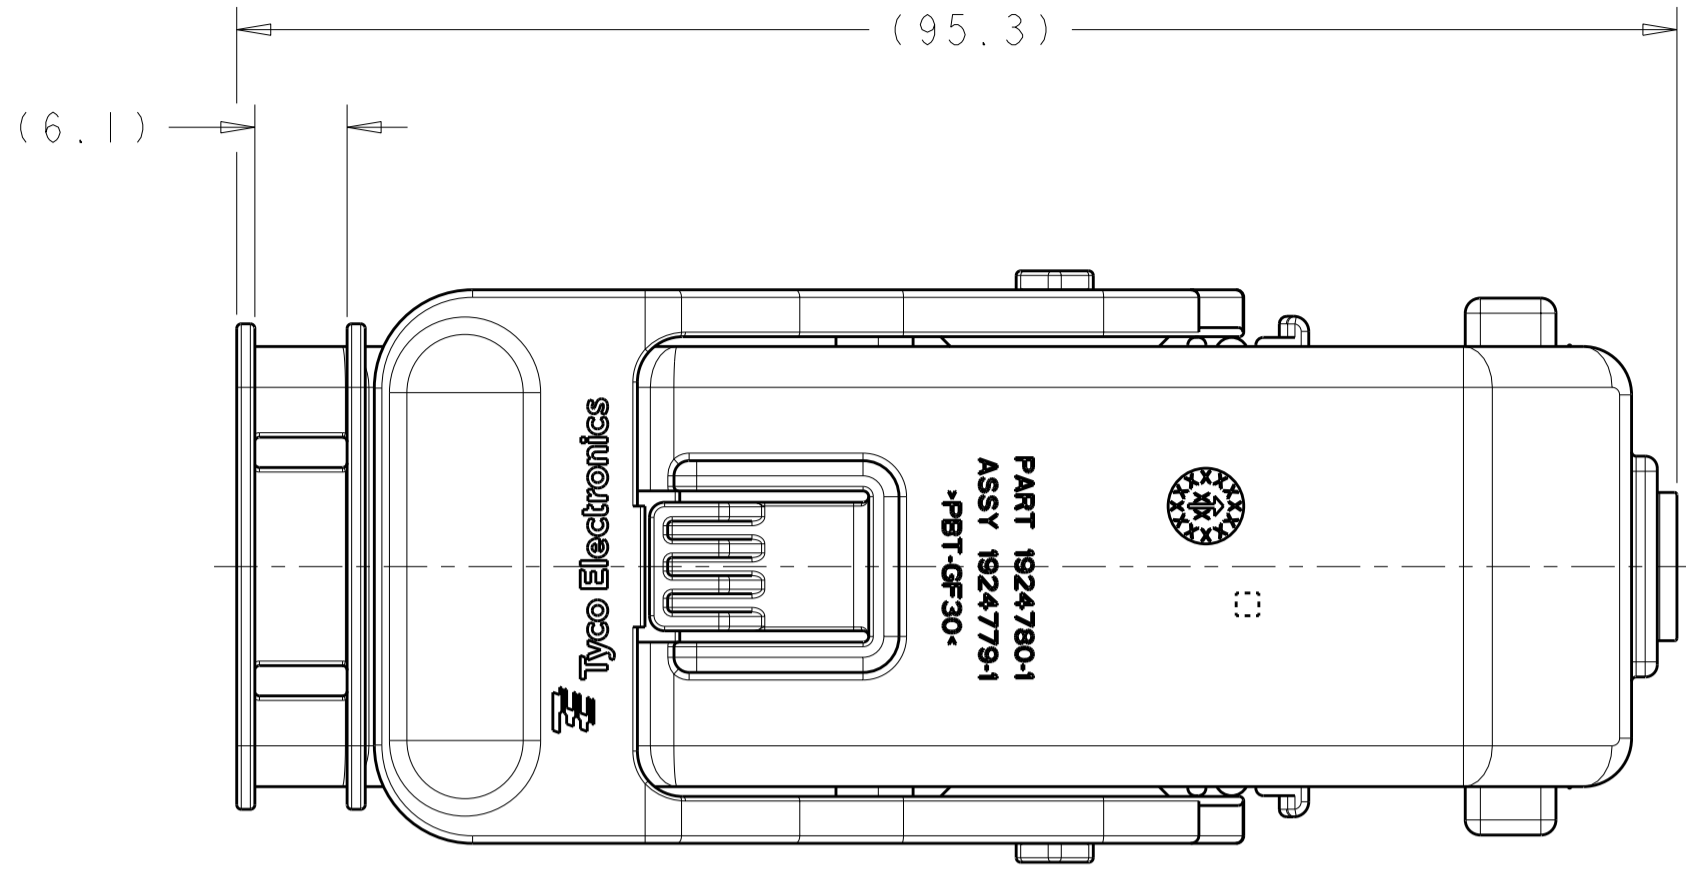

LOC	DIST	REVISIONS			
P	LTR	DESCRIPTION	DATE	DWN	APVD
	IN	00			
A		REV PER ECO-09-003943	18FEB2009	MBH	AJV
B		REV PER ECO-09-007167	24MAR2009	AJV	AJV

ISOMETRIC VIEWS  
SCALE 1:1

1924779-1  
PART NUMBER

- 1 COVER: POLYESTER PBT, BLACK.  
LEVER: POLYESTER PBT, RED.
- 2 LEVER SHOWN IN CLOSED POSITION,  
WIRE DRESS ASSEMBLY TO BE SHIPPED IN THIS POSITION.
- 3. NOTE DELETED.

<small>THIS DRAWING IS A CONTROLLED DOCUMENT FOR TYCO ELECTRONICS CORPORATION. IT IS SUBJECT TO CHANGE AND THE CONTROLLING ENGINEERING ORGANIZATION SHOULD BE CONTACTED FOR THE LATEST REVISION.</small>		DWN D. J. HARDY 03DEC2007 CHK A. J. VASBINDER 03DEC2007 APVD A. J. VASBINDER 03DEC2007	Tyco Electronics Harrisburg, PA 17105-3608
DIMENSIONS: mm	TOLERANCES UNLESS OTHERWISE SPECIFIED: 0 PLC ± 1 PLC ± 2 PLC ± 3 PLC ± 4 PLC ± ANGLES ± FINISH	PRODUCT SPEC - APPLICATION SPEC - WEIGHT -	NAME WIRE DRESS ASSEMBLY, 96 POSITION, GPEC 11 SIZE CAGE CODE DRAWING NO RESTRICTED TO A200779 C-1924779 -
MATERIAL -		CUSTOMER DRAWING	SCALE 2:1 SHEET 1 OF 1 REV B