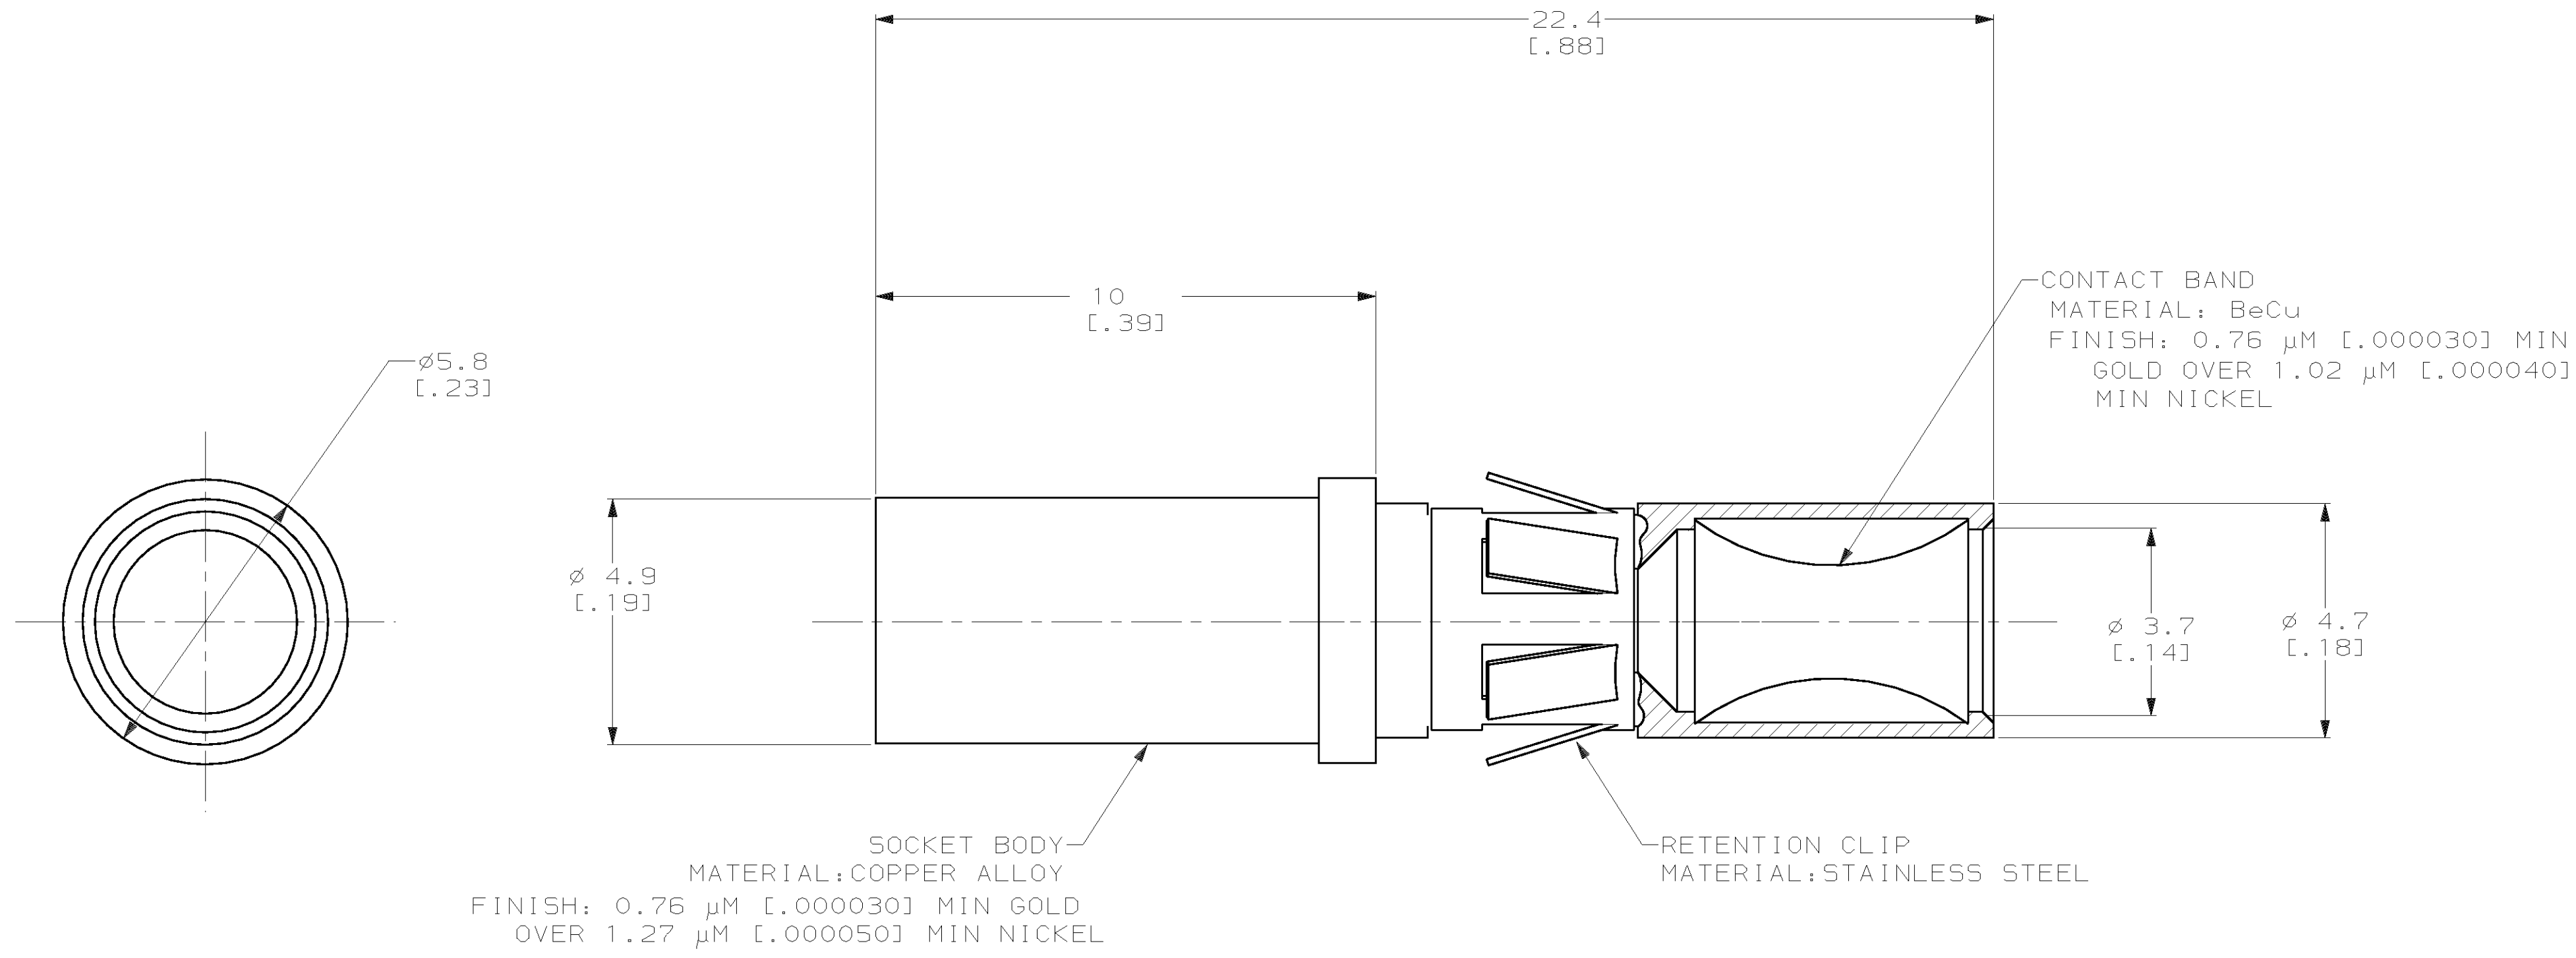

1. RETROFIT CONTACT FOR METRIMATE AND AMPLIMITE POWER CONTACT.
2. WIRE BARREL WILL ACCEPT #10 AWG WIRE.
3. MATES WITH PN 193642-1.

193643-1
 PART NO

DO NOT SCALE PRINT. UNLESS SPECIFIED DIMENSIONS IN mm [INCHES] TOLERANCES ON : 2 PLC DEC ± 0.5 [0.02] 3 PLC DEC ± 0.25 [0.010] ANGLES ± -	DR D. WILSON 08-12-92	AMP Incorporated Harrisburg, PA 17105-3608
	CHK R. JAYNE 08-17-92	
MATERIAL -	APPD A. GRIFFIN 08-17-92	NAME
FINISH -	APPD P. GLASER 08-17-92	SOCKET ASSY, POWER, #10 AWG
	PRODUCT SPEC -	SIZE CAGE CODE DRAWING NO
	APPLICATION SPEC -	C 00779 C=193643
	WEIGHT -	SCALE 10:1 SHEET 1 OF 1