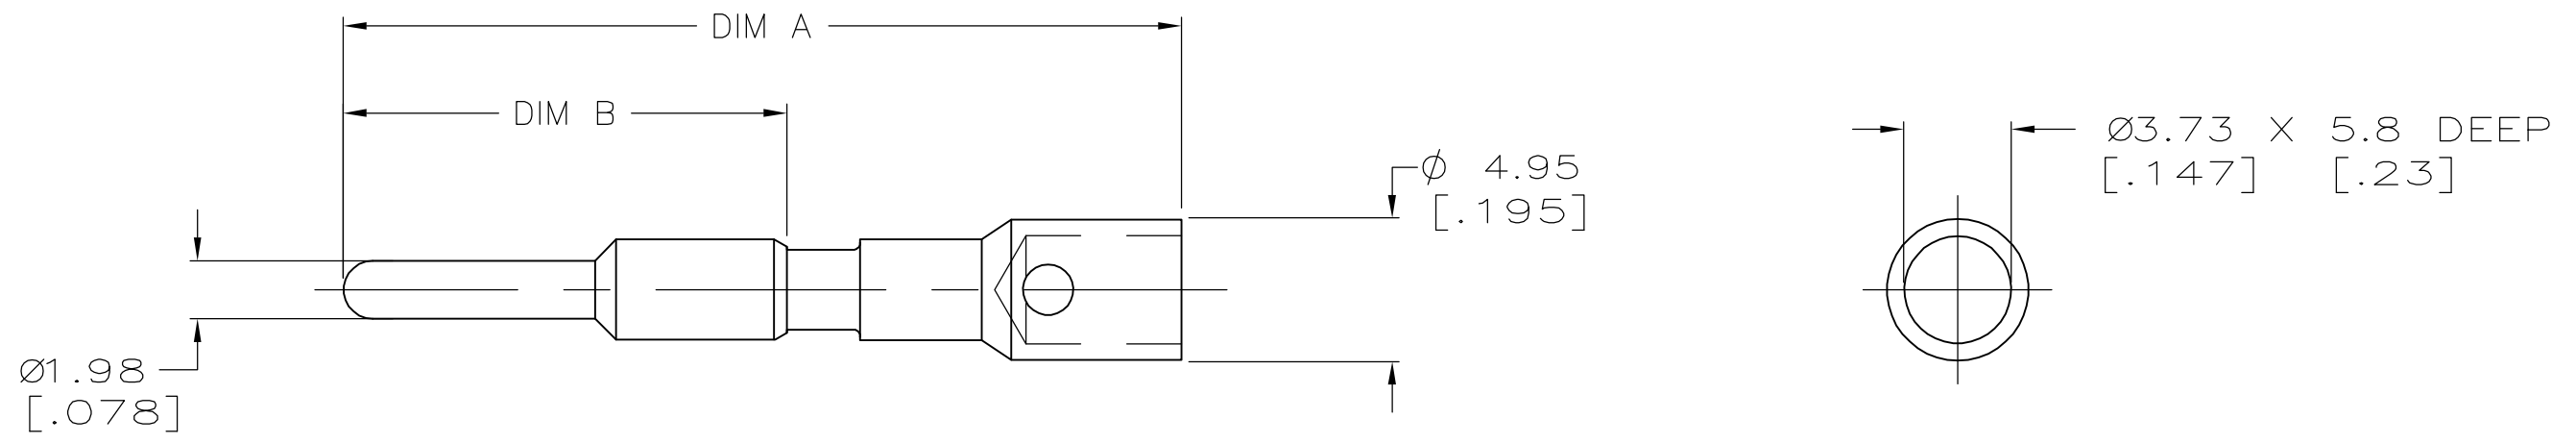

- 1. MATERIAL—COPPER ALLOY.
- 2. FINISH—5.08um[.0002] SILVER OVER 1.02um[.00004] NICKEL.
- 3. WIRE BARREL WILL ACCEPT #10 AWG WIRE.
- 4. MATES WITH AMP PART NUMBER 193797-1.

.650	1.15	193796-3
.602	1.10	193796-1
DIM B	DIM A	PART NUMBER

THIS DRAWING IS A CONTROLLED DOCUMENT.		DWN J.TURNER 06-02-93	Tyco Electronics Corporation Harrisburg, PA 17105-3608	
DIMENSIONS: mm [INCHES]		CHK ALG 11-17-93		
TOLERANCES UNLESS OTHERWISE SPECIFIED:		APVD SRS 11-17-93	NAME PIN, 2mm, #10 AWG	
0 PLC ± - 1 PLC ± - 2 PLC ± 0.5[.02] 3 PLC ± 0.25[.010] 4 PLC ± - ANGLES ± -		PRODUCT SPEC PRG 11-17-93	RESTRICTED TO	
MATERIAL		APPLICATION SPEC	SIZE A3	CAGE CODE 00779
FINISH		WEIGHT	DRAWING NO C-193796	REV C1
- 1		CUSTOMER DRAWING		SCALE 4:1
- 2		SHEET 1 OF 1		