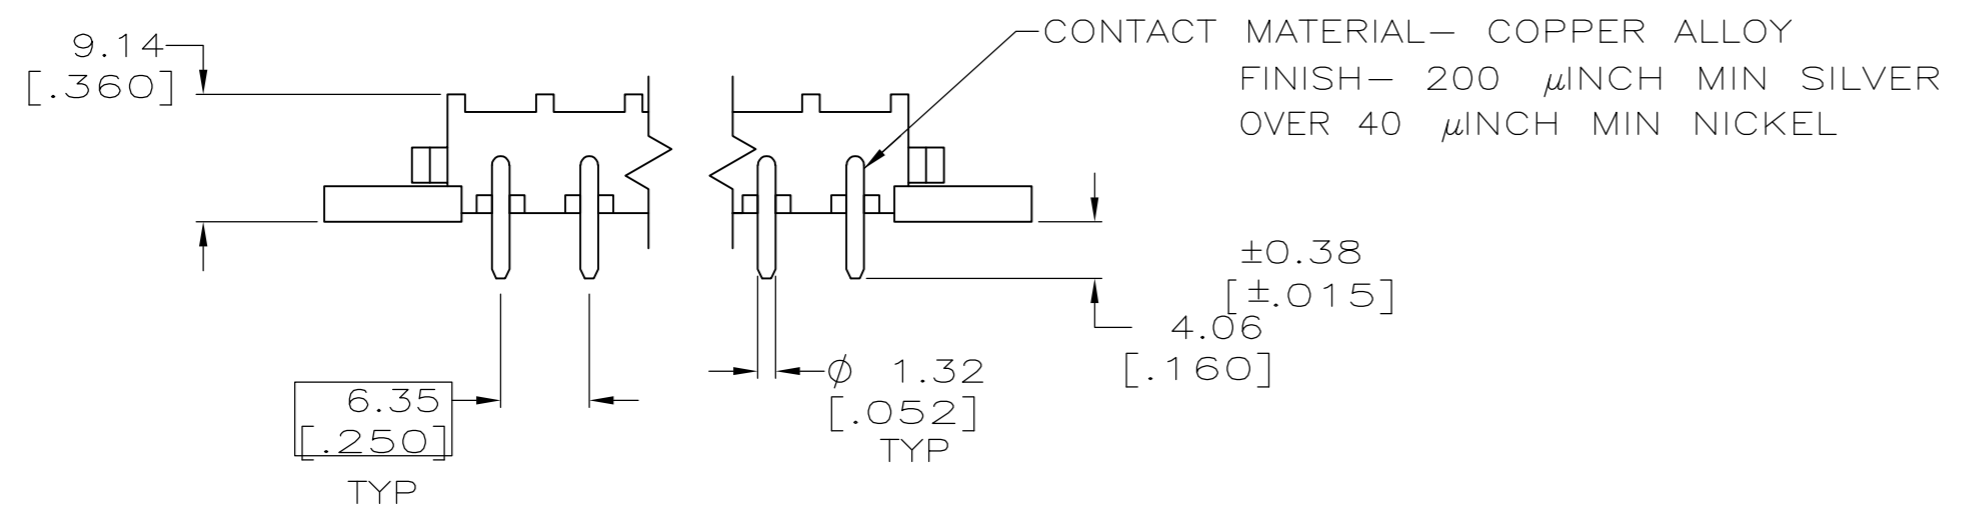

*MATE-N-LOK is a Trademark.

1. MATES WITH MATE-N-LOK* II PLUG CONNECTORS USING 193796-1 PIN CONTACTS.
 △ -C- IS A BASIC DIMENSION

RECOMMENDED LAYOUT FOR .062 THK PC BOARD

PRELIMINARY - NOT FOR PRODUCTION

59.18 [2.330]	69.85 [2.750]	52.07 [2.050]	8	193839-5
40.13 [1.580]	50.67 [1.995]	33.02 [1.300]	5	193839-4
33.78 [1.330]	44.32 [1.745]	26.67 [1.050]	4	193839-3
27.43 [1.080]	37.97 [1.495]	20.32 [.800]	3	193839-2
21.08 [.830]	31.62 [1.245]	13.97 [.550]	2	193839-1
C	B	A	NO OF POSN	PART NUMBER

THIS DRAWING IS A CONTROLLED DOCUMENT.		DWN J.TURNER 08-27-93	STE TE Connectivity	
DIMENSIONS: MM [INCHES]		CHK -		
TOLERANCES UNLESS OTHERWISE SPECIFIED:		APVD -	NAME	
0 PLC ± -		PRODUCT SPEC -	SOCKET HEADER, RT ANGLE MOUNT, UNIVERSAL MATE-N-LOK X 2 THRU 5 POSITION	
1 PLC ± -		APPLICATION SPEC -	SIZE CAGE CODE DRAWING NO RESTRICTED TO	
2 PLC ± 0.25[.010]		WEIGHT -	A2 00779 C-193839	
3 PLC ± -		CUSTOMER DRAWING	SCALE 2:1	SHEET 1 OF 1
4 PLC ± -			REV C1	
ANGLES ± ± -				
FINISH -				