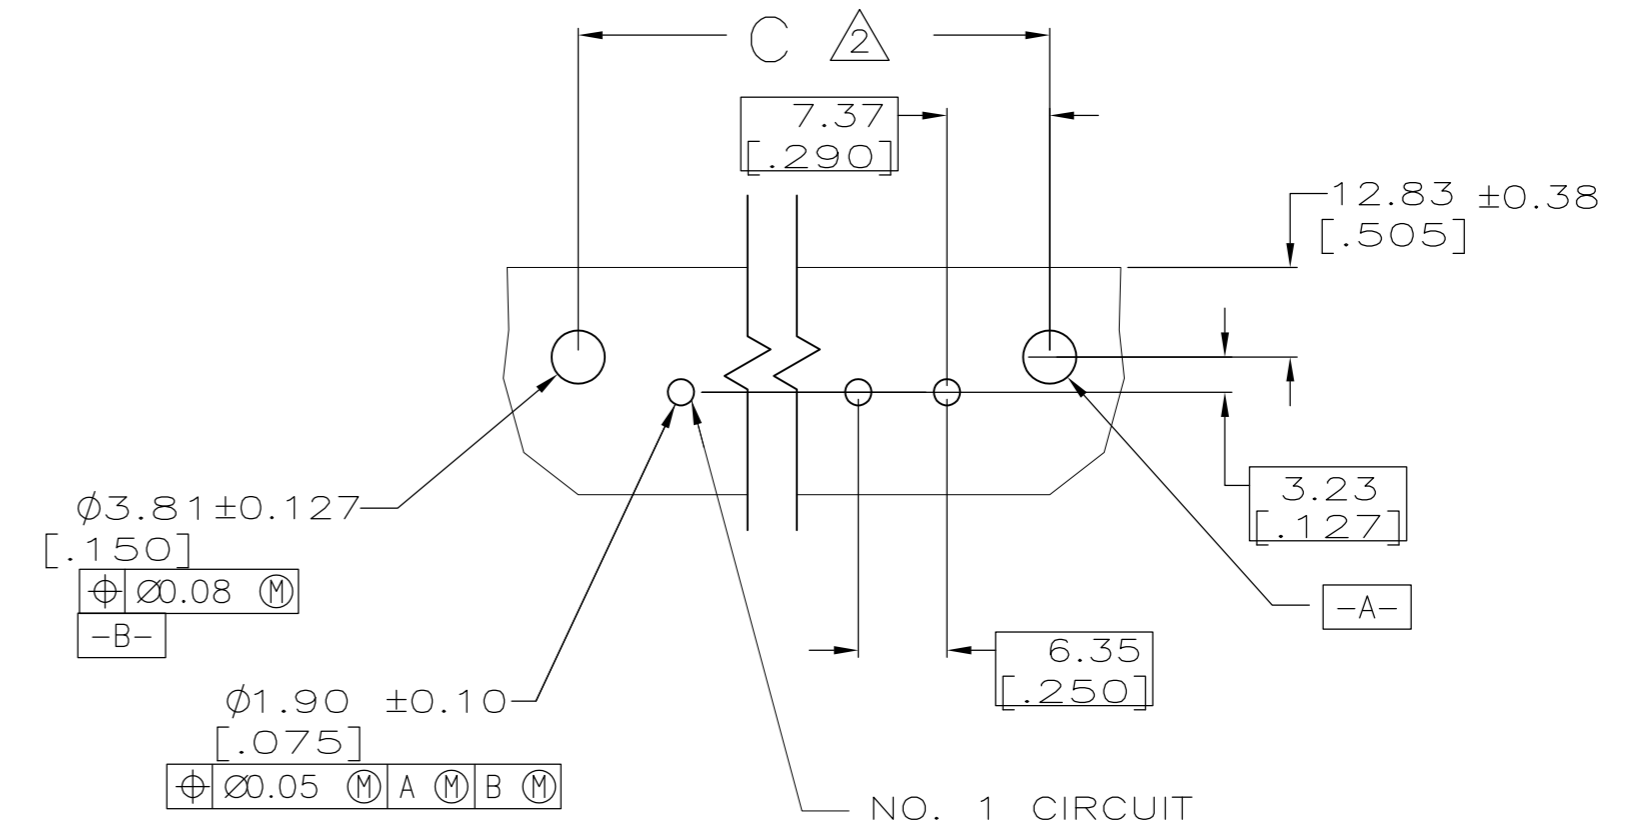

*MATE-N-LOK is a Trademark.

1. MATES WITH MATE-N-LOK* II PLUG CONNECTORS USING 193796-1 PIN CONTACTS.
 △ -C- IS A BASIC DIMENSION

RECOMMENDED LAYOUT FOR .062 THK PC BOARD

PRELIMINARY - NOT FOR PRODUCTION

59.18 [2.330]	69.85 [2.750]	52.07 [2.050]	8	193839-5
40.13 [1.580]	50.67 [1.995]	33.02 [1.300]	5	193839-4
33.78 [1.330]	44.32 [1.745]	26.67 [1.050]	4	193839-3
27.43 [1.080]	37.97 [1.495]	20.32 [.800]	3	193839-2
21.08 [.830]	31.62 [1.245]	13.97 [.550]	2	193839-1
C	B	A	NO OF POSN	PART NUMBER

THIS DRAWING IS A CONTROLLED DOCUMENT.		DWN J.TURNER 08-27-93	STE TE Connectivity	
DIMENSIONS: MM [INCHES]		CHK -		
TOLERANCES UNLESS OTHERWISE SPECIFIED:		APVD -	NAME	
0 PLC ± -		PRODUCT SPEC -	SOCKET HEADER, RT ANGLE MOUNT, UNIVERSAL MATE-N-LOK X 2 THRU 5 POSITION	
1 PLC ± -		APPLICATION SPEC -	SIZE CAGE CODE DRAWING NO RESTRICTED TO	
2 PLC ± 0.25[.010]		WEIGHT -	A2 00779 C-193839	
3 PLC ± -		CUSTOMER DRAWING	SCALE 2:1	SHEET 1 OF 1
4 PLC ± -			REV C1	
ANGLES ± ± -				
FINISH -				