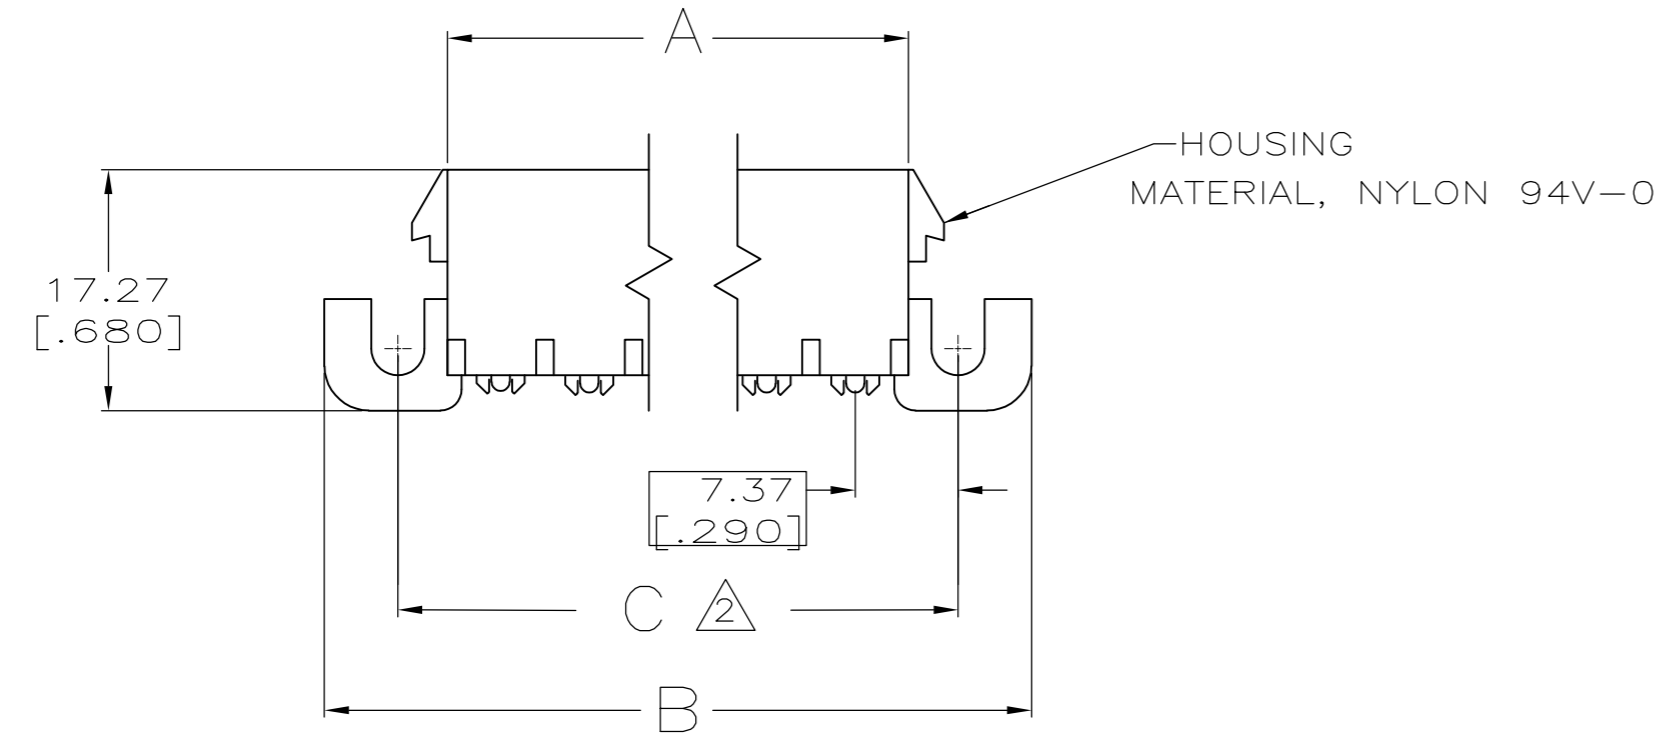

*MATE-N-LOK is a Trademark.

1. MATES WITH MATE-N-LOK* II PLUG CONNECTORS USING 193796-1 PIN CONTACTS.
 △ -C- IS A BASIC DIMENSION

RECOMMENDED LAYOUT FOR .062 THK PC BOARD

PRELIMINARY - NOT FOR PRODUCTION

59.18 [2.330]	69.85 [2.750]	52.07 [2.050]	8	193839-5
40.13 [1.580]	50.67 [1.995]	33.02 [1.300]	5	193839-4
33.78 [1.330]	44.32 [1.745]	26.67 [1.050]	4	193839-3
27.43 [1.080]	37.97 [1.495]	20.32 [.800]	3	193839-2
21.08 [.830]	31.62 [1.245]	13.97 [.550]	2	193839-1
C	B	A	NO OF POSN	PART NUMBER

THIS DRAWING IS A CONTROLLED DOCUMENT.		DWN J.TURNER 08-27-93	STE TE Connectivity	
DIMENSIONS: MM [INCHES]		CHK -		
TOLERANCES UNLESS OTHERWISE SPECIFIED:		APVD -	NAME	
0 PLC ± -		PRODUCT SPEC -	SOCKET HEADER, RT ANGLE MOUNT, UNIVERSAL MATE-N-LOK X 2 THRU 5 POSITION	
1 PLC ± -		APPLICATION SPEC -	SIZE CAGE CODE DRAWING NO RESTRICTED TO	
2 PLC ± 0.25[.010]		WEIGHT -	A2 00779 C-193839	
3 PLC ± -		CUSTOMER DRAWING	SCALE 2:1	SHEET 1 OF 1
4 PLC ± -			REV C1	
ANGLES ± ± -				
FINISH -				