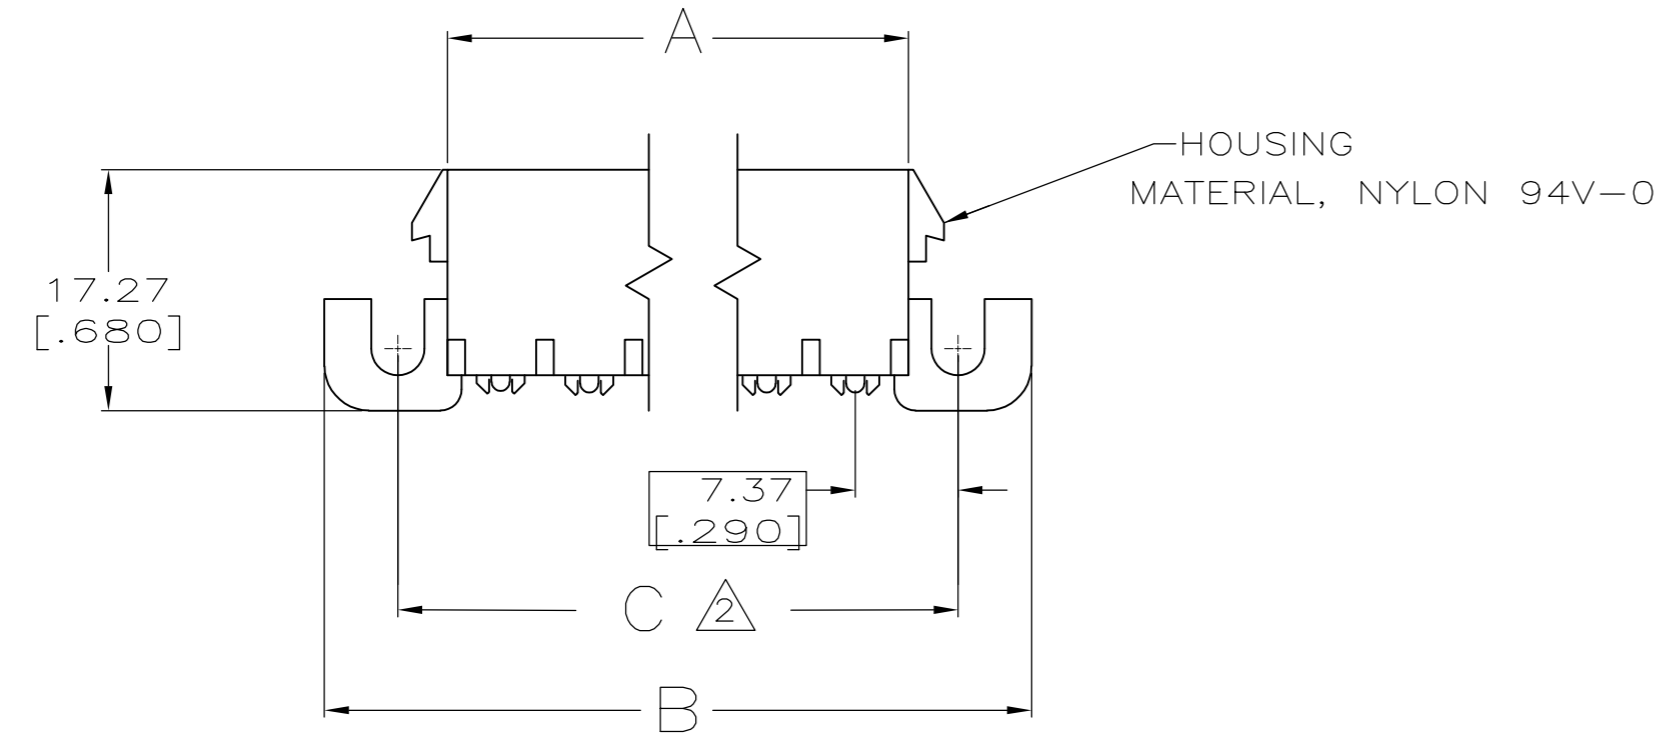

RECOMMENDED LAYOUT FOR .062 THK PC BOARD

PRELIMINARY - NOT FOR PRODUCTION

59.18 [2.330]	69.85 [2.750]	52.07 [2.050]	8	193839-5
40.13 [1.580]	50.67 [1.995]	33.02 [1.300]	5	193839-4
33.78 [1.330]	44.32 [1.745]	26.67 [1.050]	4	193839-3
27.43 [1.080]	37.97 [1.495]	20.32 [.800]	3	193839-2
21.08 [.830]	31.62 [1.245]	13.97 [.550]	2	193839-1
C	B	A	NO OF POSN	PART NUMBER

TE Connectivity

SOCKET HEADER, RT ANGLE MOUNT,
 UNIVERSAL MATE-N-LOK X 2 THRU 5 POSITION

SIZE A2 CAGE CODE 00779 DRAWING NO. 193839 RESTRICTED TO

SCALE 2:1 SHEET 1 OF 1 REV C1

X-ON Electronics

Largest Supplier of Electrical and Electronic Components