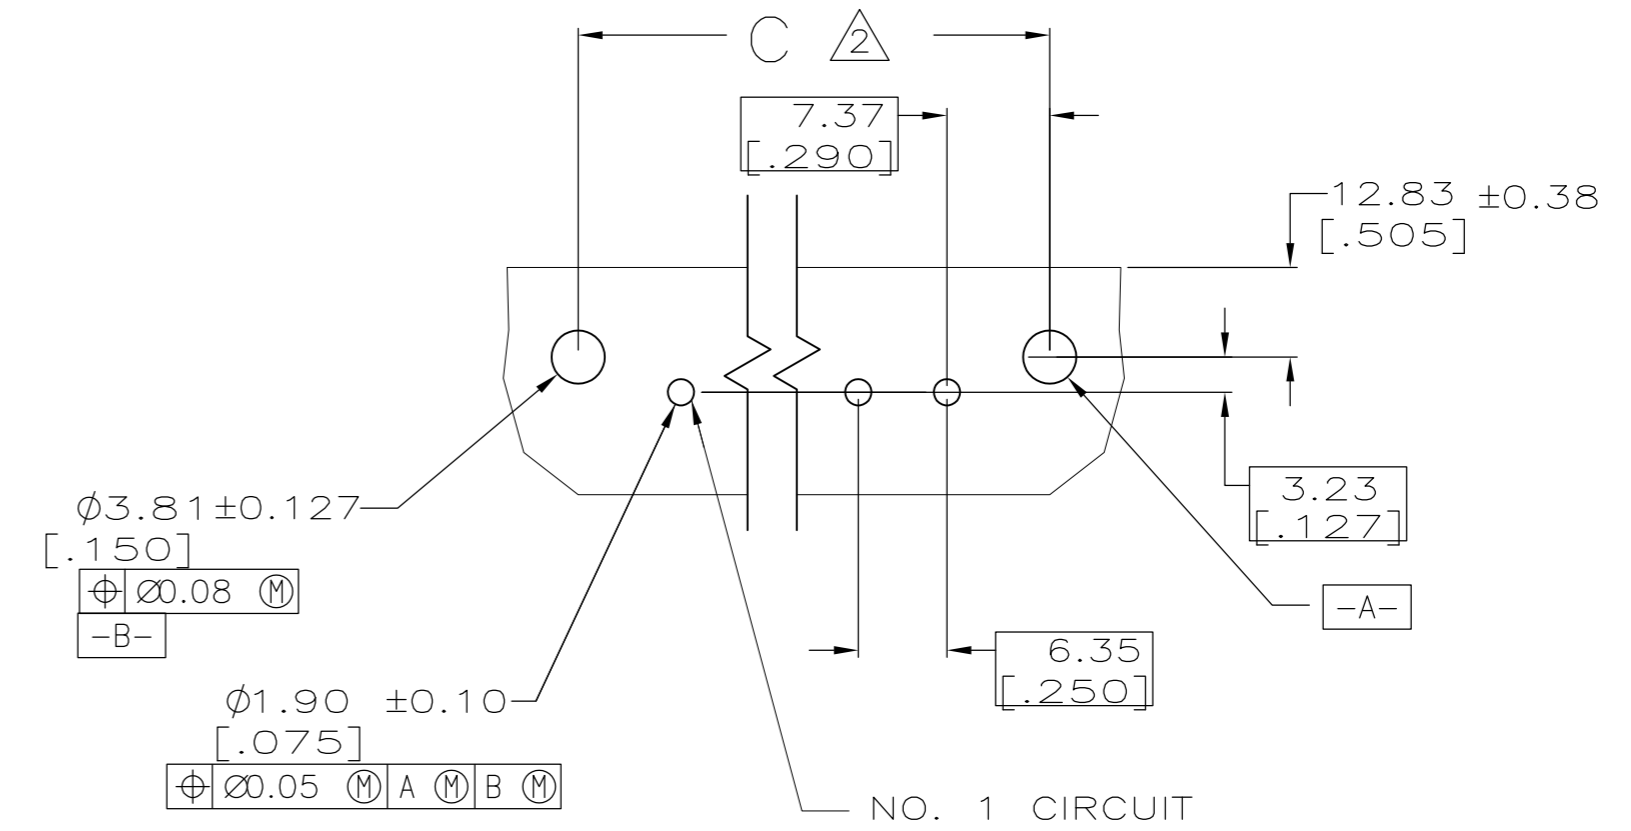

LOC		DIST		REVISIONS			
CH	11	P	LTR	DESCRIPTION	DATE	OWN	APVD
		C1		REVISED PER ECO-11-004820	11MAR11	RK	HMR

*MATE-N-LOK is a Trademark.

- MATES WITH MATE-N-LOK* II PLUG CONNECTORS USING 193796-1 PIN CONTACTS.
- △ -C- IS A BASIC DIMENSION

RECOMMENDED LAYOUT FOR .062 THK PC BOARD

PRELIMINARY - NOT FOR PRODUCTION

59.18 [2.330]	69.85 [2.750]	52.07 [2.050]	8	193839-5
40.13 [1.580]	50.67 [1.995]	33.02 [1.300]	5	193839-4
33.78 [1.330]	44.32 [1.745]	26.67 [1.050]	4	193839-3
27.43 [1.080]	37.97 [1.495]	20.32 [.800]	3	193839-2
21.08 [.830]	31.62 [1.245]	13.97 [.550]	2	193839-1
C	B	A	NO OF POSN	PART NUMBER

TE Connectivity

SOCKET HEADER, RT ANGLE MOUNT,
 UNIVERSAL MATE-N-LOK X 2 THRU 5 POSITION

SIZE A2 CAGE CODE 00779 DRAWING NO. 193839 RESTRICTED TO

SCALE 2:1 SHEET 1 OF 1 REV C1

X-ON Electronics

Largest Supplier of Electrical and Electronic Components