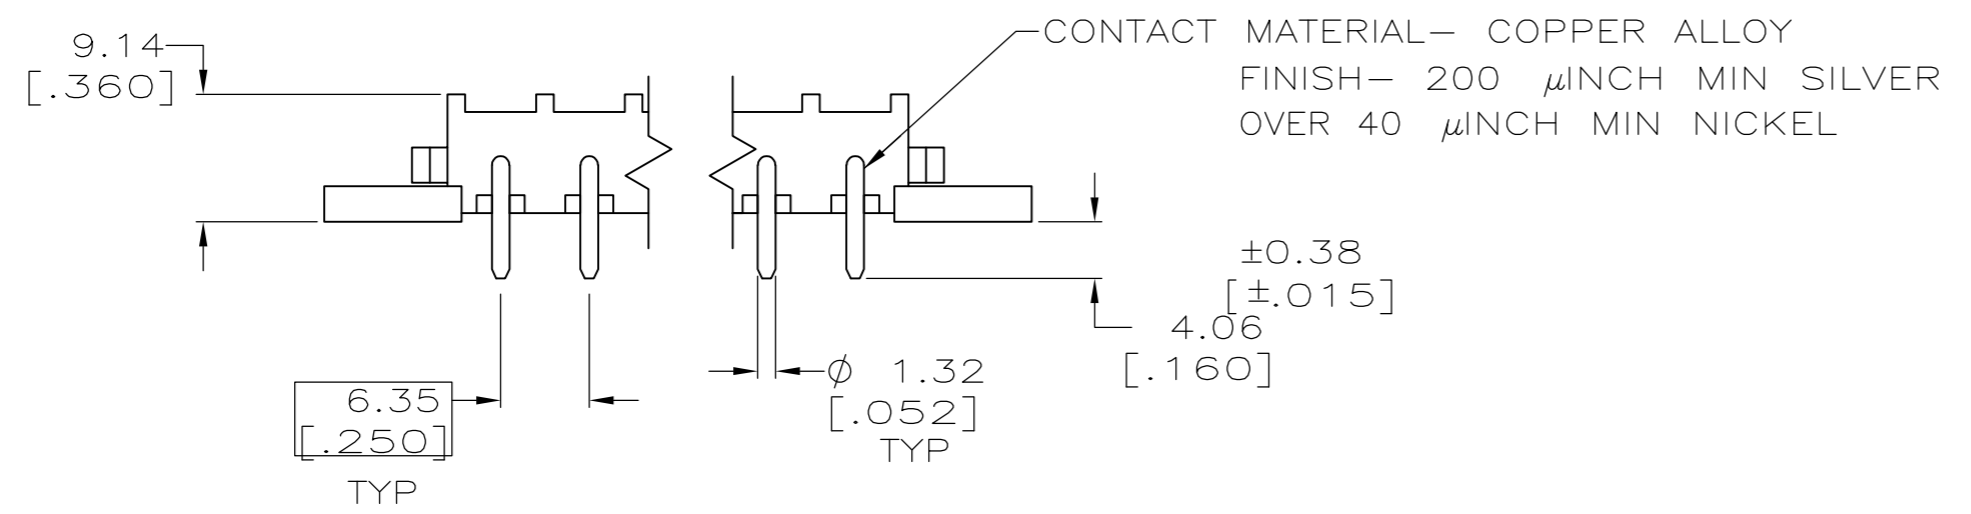

LOC		DIST		REVISIONS			
CH	11	P	LTR	DESCRIPTION	DATE	OWN	APVD
		C1		REVISED PER ECO-11-004820	11MAR11	RK	HMR

*MATE-N-LOK is a Trademark.

- MATES WITH MATE-N-LOK* II PLUG CONNECTORS USING 193796-1 PIN CONTACTS.
- △ -C- IS A BASIC DIMENSION

RECOMMENDED LAYOUT FOR .062 THK PC BOARD

PRELIMINARY - NOT FOR PRODUCTION

59.18 [2.330]	69.85 [2.750]	52.07 [2.050]	8	193839-5
40.13 [1.580]	50.67 [1.995]	33.02 [1.300]	5	193839-4
33.78 [1.330]	44.32 [1.745]	26.67 [1.050]	4	193839-3
27.43 [1.080]	37.97 [1.495]	20.32 [.800]	3	193839-2
21.08 [.830]	31.62 [1.245]	13.97 [.550]	2	193839-1
C	B	A	NO OF POSN	PART NUMBER

TE Connectivity

SOCKET HEADER, RT ANGLE MOUNT,
 UNIVERSAL MATE-N-LOK X 2 THRU 5 POSITION

SIZE A2 CAGE CODE 00779 DRAWING NO. 193839 RESTRICTED TO

SCALE 2:1 SHEET 1 OF 1 REV C1

X-ON Electronics

Largest Supplier of Electrical and Electronic Components