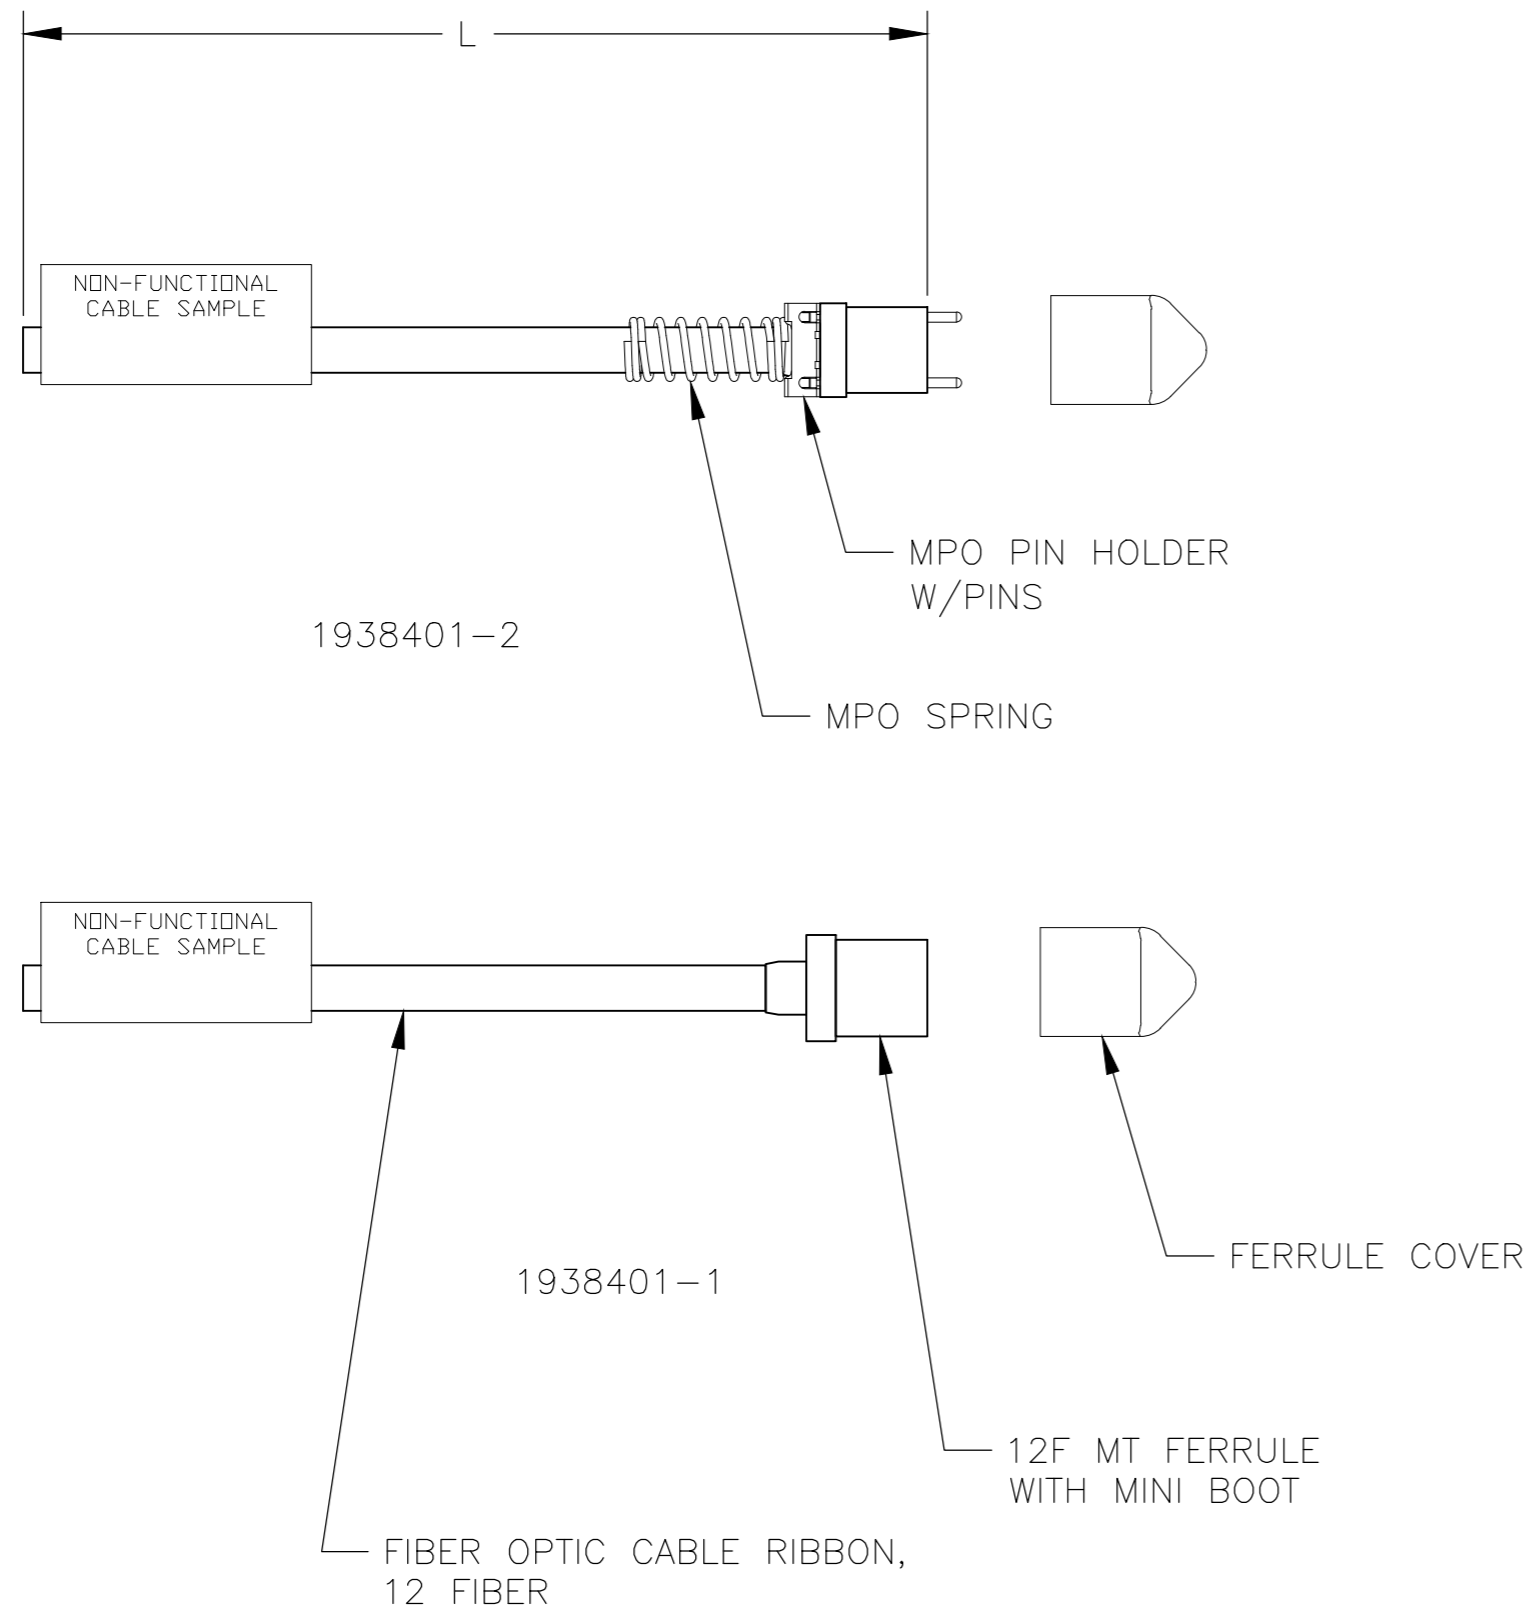

THIS DRAWING IS UNPUBLISHED. RELEASED FOR PUBLICATION
 © COPYRIGHT - By - ALL RIGHTS RESERVED.

REVISIONS				
P	LTR	DESCRIPTION	DATE	APVD
E		ECO-20-008201	16JUN2020	TS DW

1. THE MT FERRULE IS TERMINATED AND POLISHED, BUT NOT TESTED.
2. PART INTENDED AS SAMPLE OR DUMMY ASSEMBLY.

0.048+0/-0.013 [1.89+0/-0.05]	SHORT PIGTAIL WITH SPRING & PINS	1938401-4
	SHORT PIGTAIL WITHOUT SPRING & PINS	1938401-3
0.127±0.025 [5.0±1.0]	PIGTAIL WITH SPRING & PINS	1938401-2
	PIGTAIL WITHOUT SPRING & PINS	1938401-1
L	CONFIGURATION	PART NUMBER

THIS DRAWING IS A CONTROLLED DOCUMENT.		DWN K. GLATFELTER 16SEP2009	TE TE Connectivity	
DIMENSIONS: METERS [INCHES]		CHK J. BARRY 16SEP2009		
TOLERANCES UNLESS OTHERWISE SPECIFIED:		APVD J. BARRY 16SEP2009	NAME PIGTAIL, FIBER OPTIC, MT FERRULE TO 12 FIBER RIBBON, DUMMY	
0 PLC ± - 1 PLC ± - 2 PLC ± - 3 PLC ± - 4 PLC ± - ANGLES ± -		PRODUCT SPEC -	SIZE A2	
MATERIAL -		FINISH -	CAGE CODE 00779	DRAWING NO 1938401
		WEIGHT 0.000000	RESTRICTED TO -	
		CUSTOMER DRAWING	SCALE NTS	SHEET 1 of 1
			REV E	