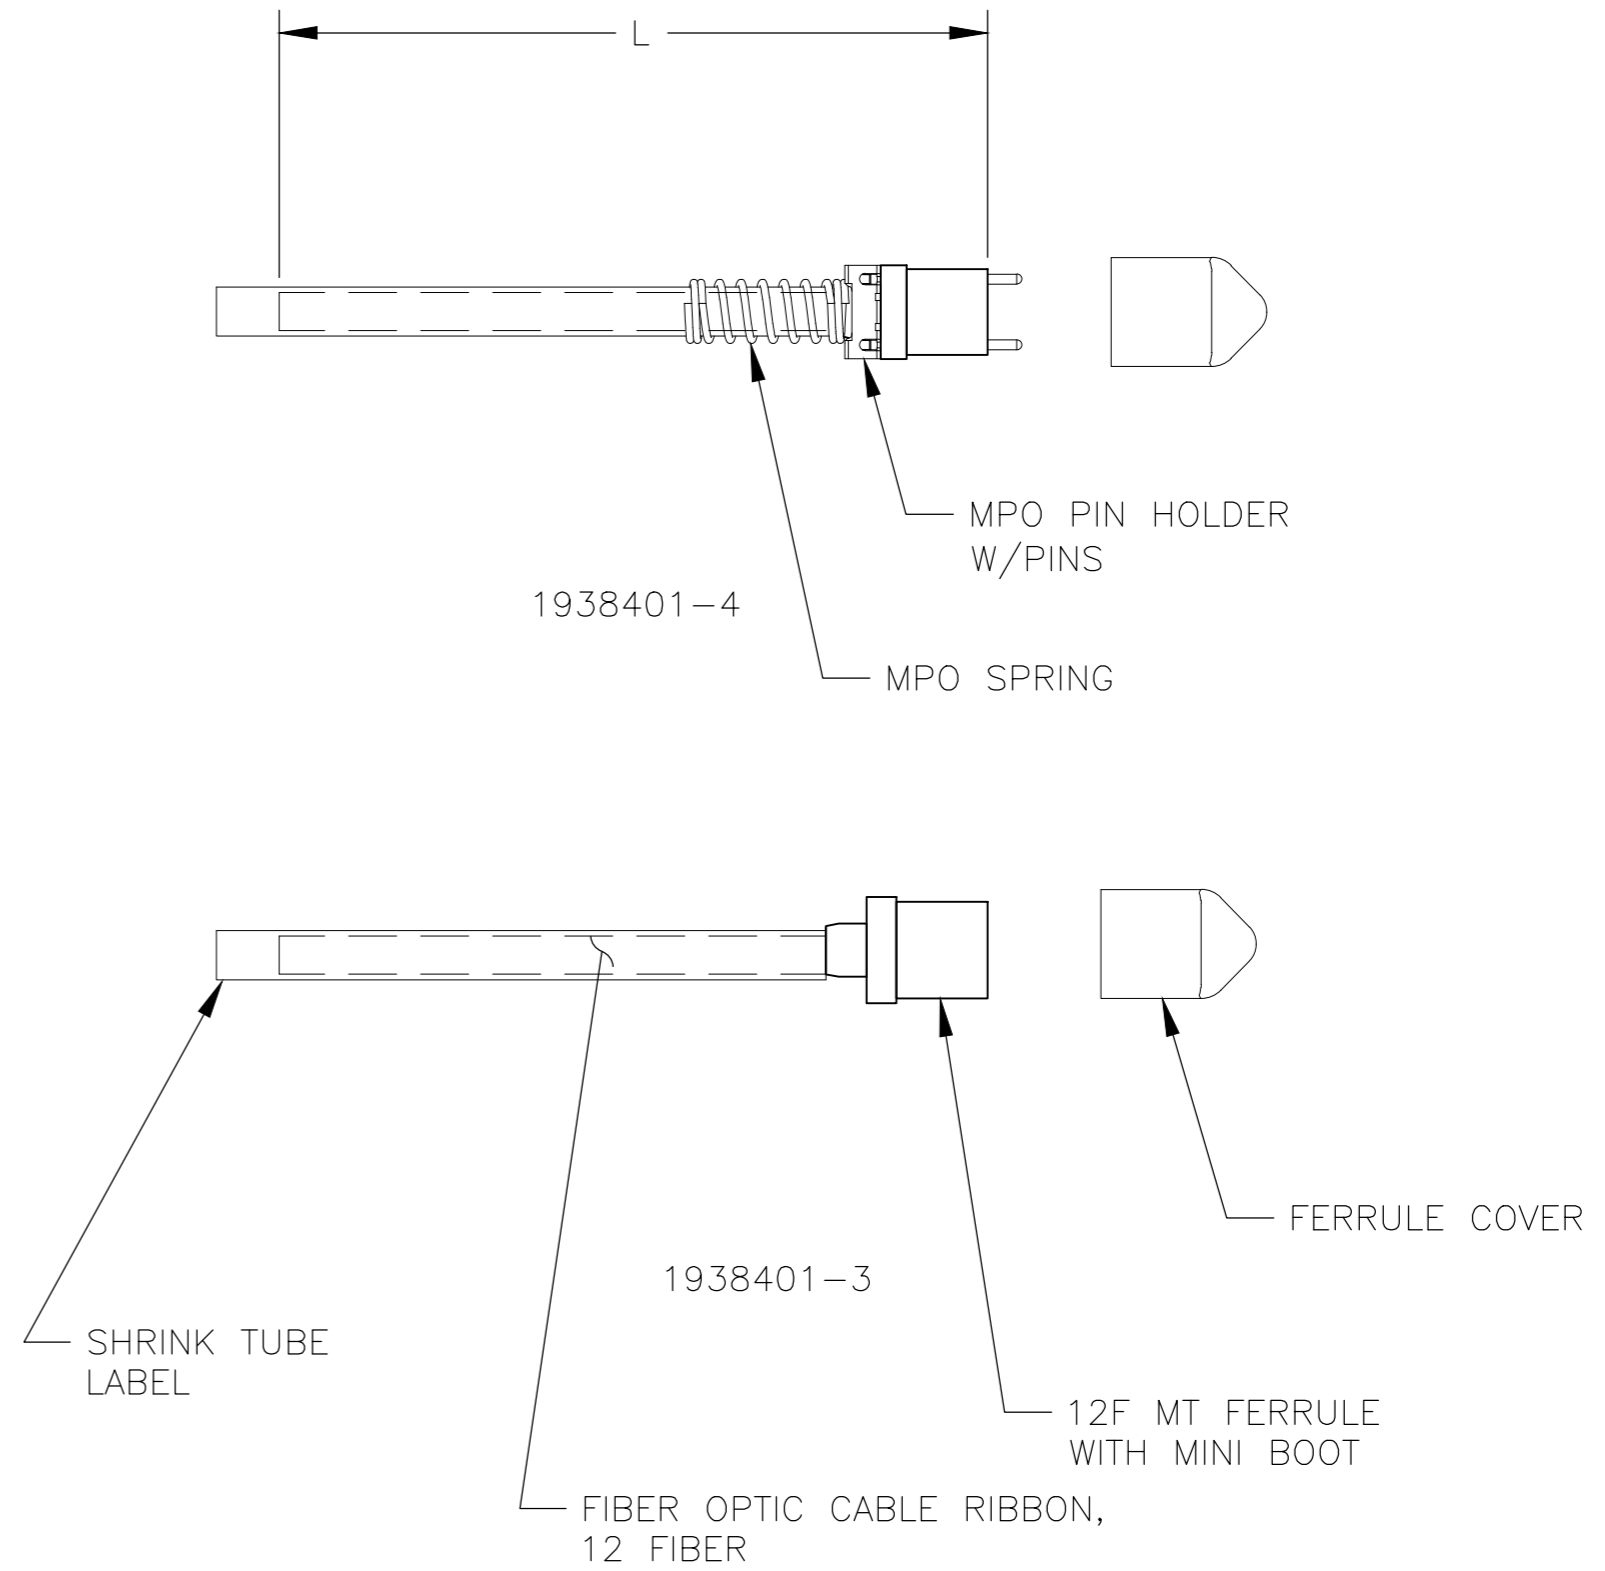

THIS DRAWING IS UNPUBLISHED. RELEASED FOR PUBLICATION
 © COPYRIGHT - By - ALL RIGHTS RESERVED.

REVISIONS				
P	LTR	DESCRIPTION	DATE	APVD
E		ECO-20-008201	16JUN2020	TS DW

1. THE MT FERRULE IS TERMINATED AND POLISHED, BUT NOT TESTED.
2. PART INTENDED AS SAMPLE OR DUMMY ASSEMBLY.

0.048+0/-0.013 [1.89+0/-0.05]	SHORT PIGTAIL WITH SPRING & PINS	1938401-4
	SHORT PIGTAIL WITHOUT SPRING & PINS	1938401-3
0.127±0.025 [5.0±1.0]	PIGTAIL WITH SPRING & PINS	1938401-2
	PIGTAIL WITHOUT SPRING & PINS	1938401-1
L	CONFIGURATION	PART NUMBER

THIS DRAWING IS A CONTROLLED DOCUMENT.		DWN K. GLATFELTER 16SEP2009	TE TE Connectivity	
DIMENSIONS: METERS [INCHES]		CHK J. BARRY 16SEP2009		
TOLERANCES UNLESS OTHERWISE SPECIFIED:		APVD J. BARRY 16SEP2009	NAME PIGTAIL, FIBER OPTIC, MT FERRULE TO 12 FIBER RIBBON, DUMMY	
0 PLC ± - 1 PLC ± - 2 PLC ± - 3 PLC ± - 4 PLC ± - ANGLES ± -		PRODUCT SPEC -	SIZE A2	
MATERIAL -		FINISH -	CAGE CODE 00779	DRAWING NO 1938401
		WEIGHT 0.000000	RESTRICTED TO -	
		CUSTOMER DRAWING	SCALE NTS	SHEET 1 of 1
			REV E	