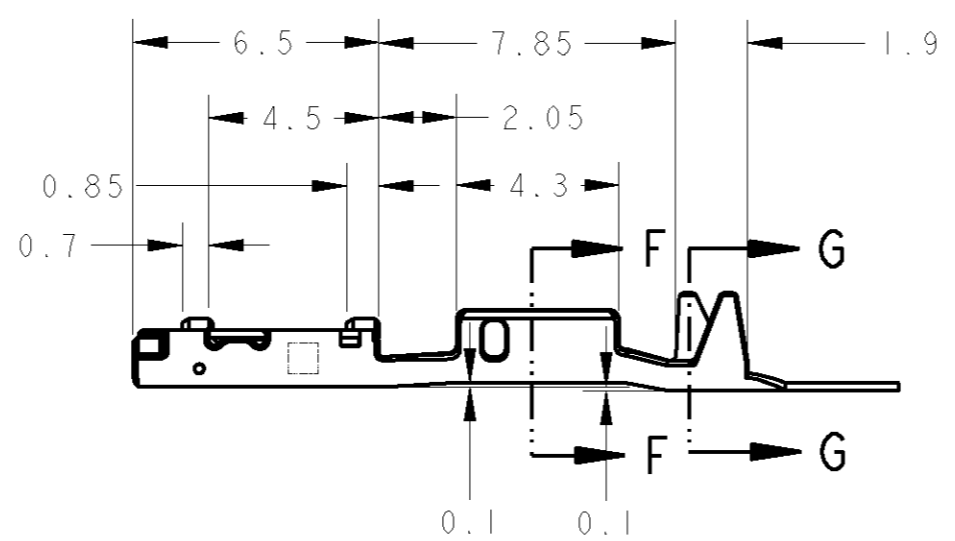

AS SHOWN: - 1
 本図: - 1

- 1. APPLICABLE WIRE RANGE:
 AESSX/AVSSH/AVSS 0.3~0.5mm²
- 2. APPLICATOR FEED: 7.5mm

- 1. 適用電線: AESSX/AVSSH/AVSS 0.3~0.5mm²
- 2. アプリケーター送りピッチ: 7.5mm

THIS DRAWING IS A CONTROLLED DOCUMENT FOR TYCO ELECTRONICS CORPORATION
 IT IS SUBJECT TO CHANGE AND THE CONTROLLING ENGINEERING ORGANIZATION
 SHOULD BE CONTACTED FOR THE LATEST REVISION.

DIMENSIONS: 単位: 概 mm	TOLERANCES UNLESS OTHERWISE SPECIFIED: 一般公差 ±0.3 0-PLC ± 1-PLC ±0.5 2-PLC ±0.13 3-PLC ±0.013 4-PLC ±0.001 ANGLES ±3'00"
----------------------------	---

MATERIAL 材料: Cu Alloy
 FINISH 仕上: PRE-TIN

DWN	T. AKIGUCHI	26NOV08
CHK	R. KOMIYAMA	26NOV08
APVD	H. YAMAGAMI	26NOV08
PRODUCT SPEC	108-78518	
APPLICATION SPEC	114-5400	
WEIGHT	0.16 g	

WIRE RANGE 相当電線断面積	0.37~0.56mm ²	INSULATION DIA 被覆外径	φ1.4~φ1.7
Tyco Electronics Corporation Kawasaki, Japan		NAME 名称	
SEALED 0.50 RECEPTACLE CONTACT Sn			
SIZE	A3	CAGE CODE	00779
DRAWING NO	C=1939349		RESTRICTED TO
SCALE	5.1	SHEET	OF 1
REV	A		