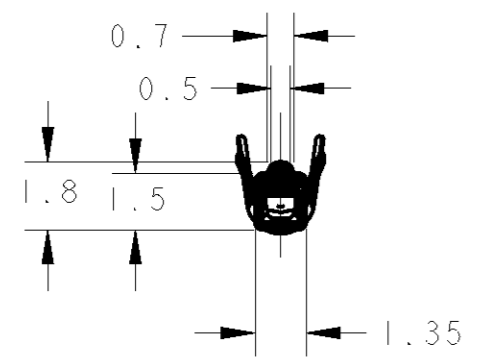

AS SHOWN: - 1
 本図: - 1

- 1. APPLICABLE WIRE RANGE:
 AESSX/AVSSH/AVSS 0.3~0.5mm²
- 2. APPLICATOR FEED: 7.5mm

- 1. 適用電線: AESSX/AVSSH/AVSS 0.3~0.5mm²
- 2. アプリケーター送りピッチ: 7.5mm

THIS DRAWING IS A CONTROLLED DOCUMENT FOR TYCO ELECTRONICS CORPORATION
 IT IS SUBJECT TO CHANGE AND THE CONTROLLING ENGINEERING ORGANIZATION
 SHOULD BE CONTACTED FOR THE LATEST REVISION.

DIMENSIONS: 単位: 概 mm	TOLERANCES UNLESS OTHERWISE SPECIFIED: 一般公差 ±0.3 0-PLC ± 1-PLC ±0.5 2-PLC ±0.13 3-PLC ±0.013 4-PLC ±0.001 ANGLES ±3'00"
----------------------------	---

MATERIAL 材料: Cu Alloy
 FINISH 仕上: PRE-TIN

DWN	T. AKIGUCHI	26NOV08
CHK	R. KOMIYAMA	26NOV08
APVD	H. YAMAGAMI	26NOV08
PRODUCT SPEC	108-78518	
APPLICATION SPEC	114-5400	
WEIGHT	0.16 g	

WIRE RANGE 相当電線断面積	0.37~0.56mm ²	INSULATION DIA 被覆外径	φ1.4~φ1.7
Tyco Electronics Corporation Kawasaki, Japan		NAME 名称	
SEALED 0.50 RECEPTACLE CONTACT Sn			
SIZE	A3	CAGE CODE	00779
DRAWING NO	C=1939349		RESTRICTED TO
SCALE	5.1	SHEET	OF 1
REV	A		