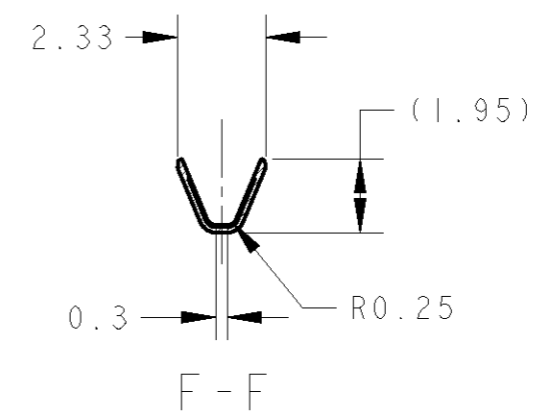

AS SHOWN: - 1
 本図: - 1

- 1. APPLICABLE WIRE RANGE:
 AESSX/AVSSH/AVSS 0.3~0.5mm²
- 2. APPLICATOR FEED: 7.5mm

- 1. 適用電線: AESSX/AVSSH/AVSS 0.3~0.5mm²
- 2. アプリケーター送りピッチ: 7.5mm

THIS DRAWING IS A CONTROLLED DOCUMENT FOR TYCO ELECTRONICS CORPORATION
 IT IS SUBJECT TO CHANGE AND THE CONTROLLING ENGINEERING ORGANIZATION
 SHOULD BE CONTACTED FOR THE LATEST REVISION.

DIMENSIONS: 単位: 概 mm	TOLERANCES UNLESS OTHERWISE SPECIFIED: 一般公差 ±0.3 0-PLC ± 1-PLC ±0.5 2-PLC ±0.13 3-PLC ±0.013 4-PLC ±0.001 ANGLES ±3'00"
----------------------------	---

MATERIAL 材料: Cu Alloy
 FINISH 仕上: PRE-TIN

DWN	T. AKIGUCHI	26NOV08
CHK	R. KOMIYAMA	26NOV08
APVD	H. YAMAGAMI	26NOV08
PRODUCT SPEC	108-78518	
APPLICATION SPEC	114-5400	
WEIGHT	0.16 g	

WIRE RANGE 相当電線断面積	0.37~0.56mm ²	INSULATION DIA 被覆外径	φ1.4~φ1.7
Tyco Electronics Corporation Kawasaki, Japan		NAME 名称	
SEALED 0.50 RECEPTACLE CONTACT Sn			
SIZE	A3	CAGE CODE	00779
DRAWING NO	C=1939349		RESTRICTED TO
SCALE	5.1	SHEET	OF 1
REV	A		