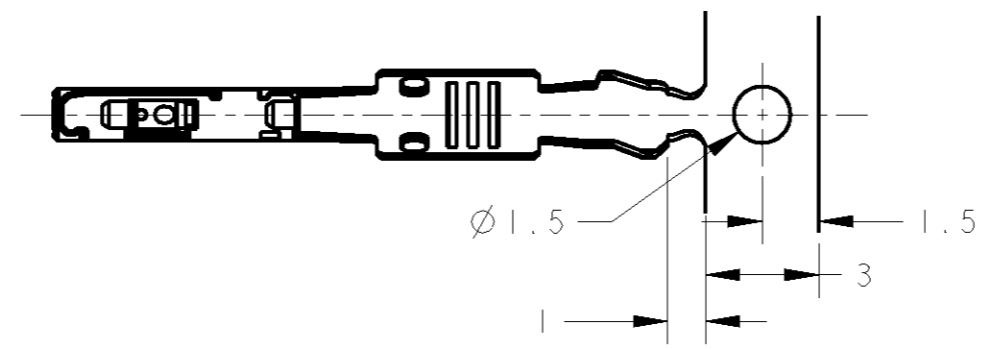

AS SHOWN: - 1
 本図: - 1

- 1. APPLICABLE WIRE RANGE:
 AESSX/AVSSH/AVSS 0.3~0.5mm²
- 2. APPLICATOR FEED: 7.5mm

- 1. 適用電線: AESSX/AVSSH/AVSS 0.3~0.5mm²
- 2. アプリケーター送りピッチ: 7.5mm

THIS DRAWING IS A CONTROLLED DOCUMENT FOR TYCO ELECTRONICS CORPORATION
 IT IS SUBJECT TO CHANGE AND THE CONTROLLING ENGINEERING ORGANIZATION
 SHOULD BE CONTACTED FOR THE LATEST REVISION.

DIMENSIONS: 単位: 概 mm	TOLERANCES UNLESS OTHERWISE SPECIFIED: 一般公差 ±0.3 0-PLC ± 1-PLC ±0.5 2-PLC ±0.13 3-PLC ±0.013 4-PLC ±0.001 ANGLES ±3'00"
----------------------------	---

MATERIAL 材料: Cu Alloy
 FINISH 仕上: PRE-TIN