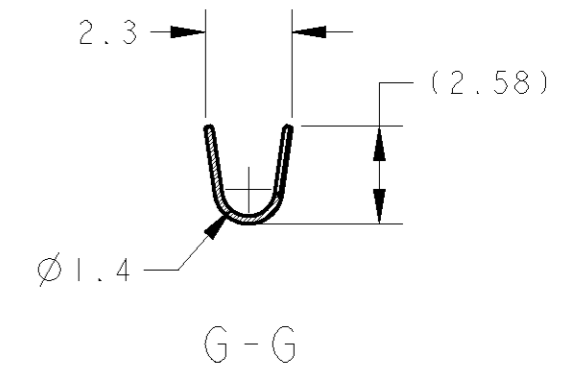

AS SHOWN: - 1
 本図: - 1

- 1. APPLICABLE WIRE RANGE:
 AESSX/AVSSH/AVSS 0.3~0.5mm²
- 2. APPLICATOR FEED: 7.5mm

- 1. 適用電線: AESSX/AVSSH/AVSS 0.3~0.5mm²
- 2. アプリケーター送りピッチ: 7.5mm

THIS DRAWING IS A CONTROLLED DOCUMENT FOR TYCO ELECTRONICS CORPORATION
 IT IS SUBJECT TO CHANGE AND THE CONTROLLING ENGINEERING ORGANIZATION
 SHOULD BE CONTACTED FOR THE LATEST REVISION.

DIMENSIONS: 単位: 概 mm	TOLERANCES UNLESS OTHERWISE SPECIFIED: 一般公差 ±0.3 0-PLC ± 1-PLC ±0.5 2-PLC ±0.13 3-PLC ±0.013 4-PLC ±0.001 ANGLES ±3'00"
----------------------------	---

MATERIAL 材料: Cu Alloy
 FINISH 仕上: PRE-TIN

DWN	T. AKIGUCHI	26NOV08
CHK	R. KOMIYAMA	26NOV08
APVD	H. YAMAGAMI	26NOV08
PRODUCT SPEC	108-78518	
APPLICATION SPEC	114-5400	
WEIGHT	0.16 g	

WIRE RANGE 相当電線断面積	0.37~0.56mm ²	INSULATION DIA 被覆外径	φ1.4~φ1.7
Tyco Electronics Corporation Kawasaki, Japan		NAME 名称	
SEALED 0.50 RECEPTACLE CONTACT Sn			
SIZE	A3	CAGE CODE	00779
DRAWING NO	C=1939349		RESTRICTED TO
SCALE	5.1	SHEET	OF 1
REV	A		