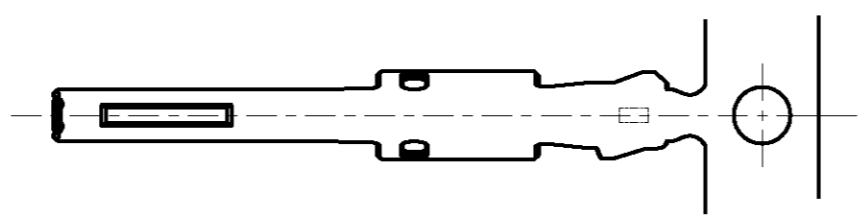

AS SHOWN: - 1
 本図: - 1

- 1. APPLICABLE WIRE RANGE:
 AESSX/AVSSH/AVSS 0.3~0.5mm²
- 2. APPLICATOR FEED: 7.5mm

- 1. 適用電線: AESSX/AVSSH/AVSS 0.3~0.5mm²
- 2. アプリケーター送りピッチ: 7.5mm

THIS DRAWING IS A CONTROLLED DOCUMENT FOR TYCO ELECTRONICS CORPORATION
 IT IS SUBJECT TO CHANGE AND THE CONTROLLING ENGINEERING ORGANIZATION
 SHOULD BE CONTACTED FOR THE LATEST REVISION.

DIMENSIONS: 単位: 概 mm	TOLERANCES UNLESS OTHERWISE SPECIFIED: 一般公差 ±0.3 0-PLC ± 1-PLC ±0.5 2-PLC ±0.13 3-PLC ±0.013 4-PLC ±0.001 ANGLES ±3'00"
----------------------------	---

MATERIAL 材料: Cu Alloy
 FINISH 仕上: PRE-TIN