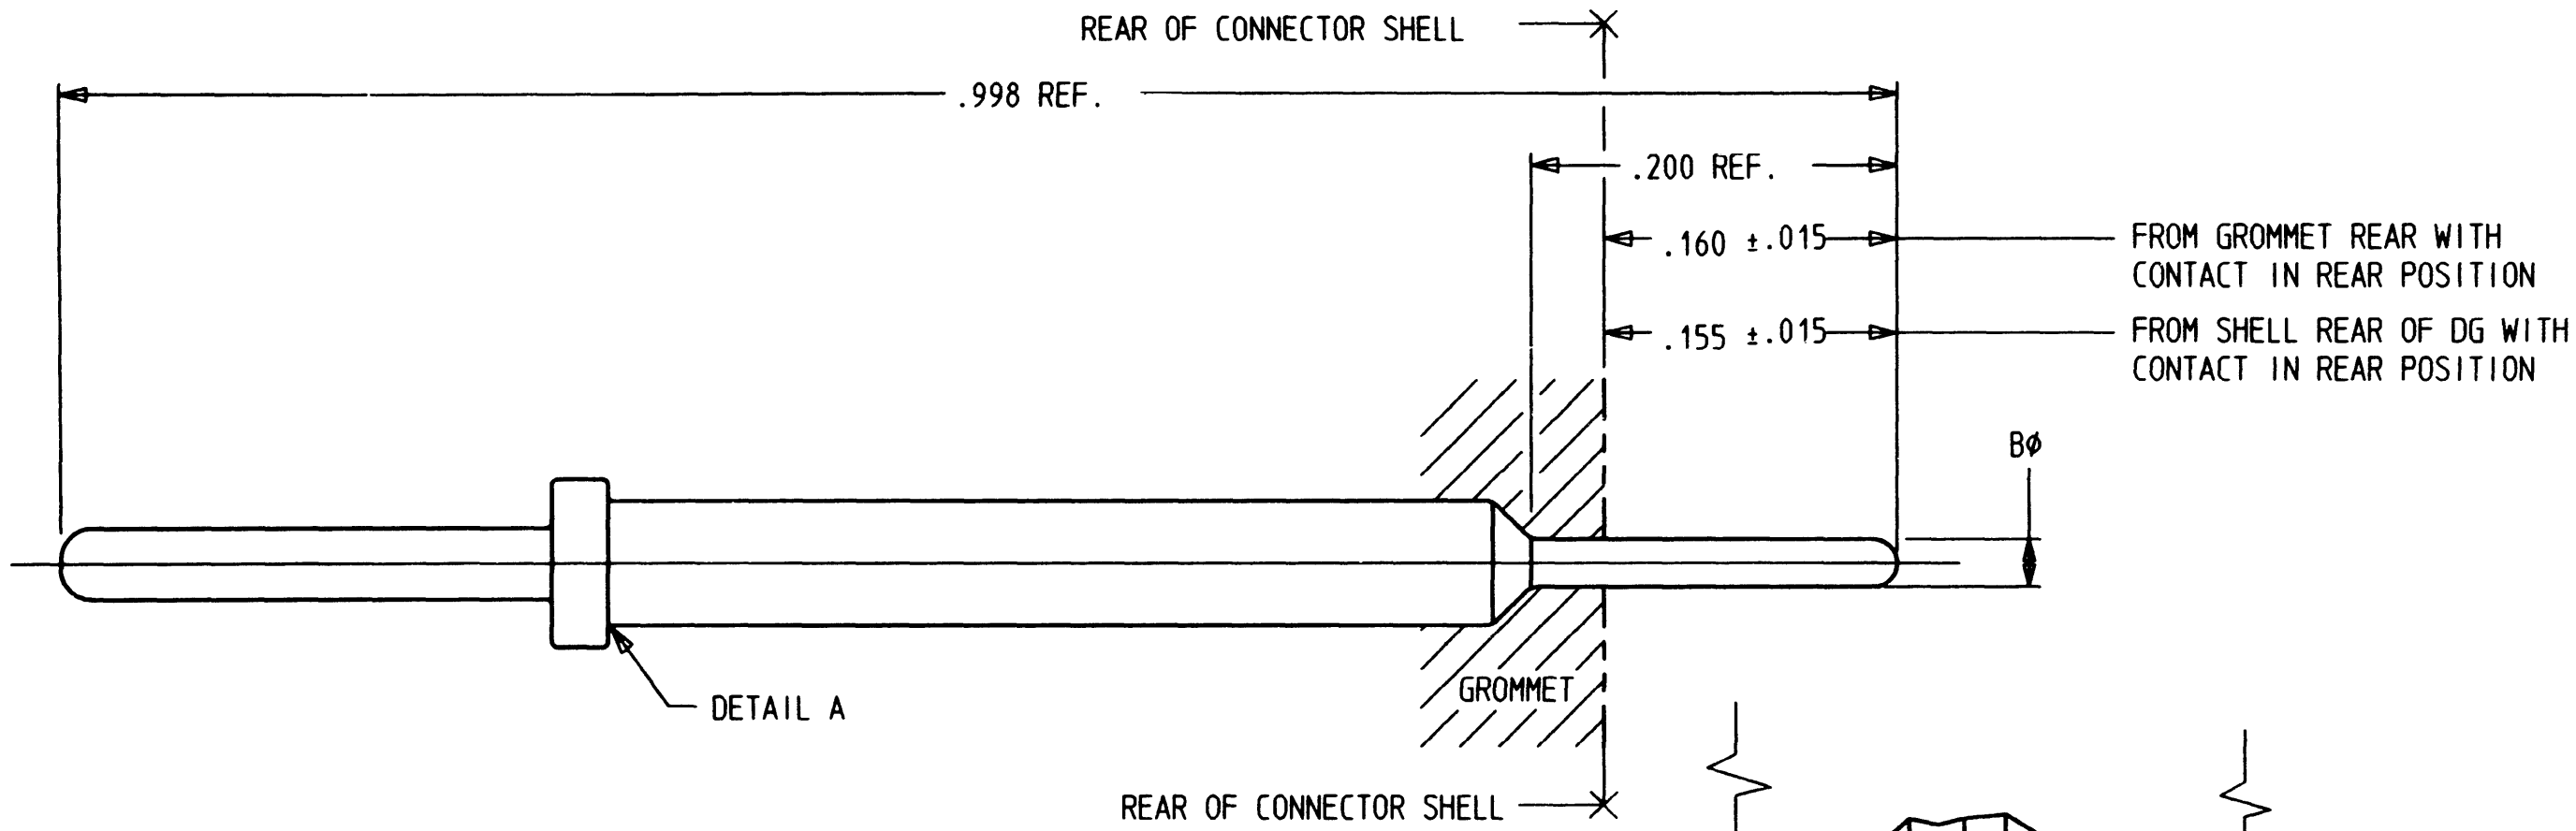

A 1960-201-(\*\*)233

REVISIONS			
REV	DESCRIPTION	DATE	APPROVED
A	REVISED PER E.O. C1619	4-12-94	<i>[Signature]</i>

DETAIL A  
SIZE 22 ONLY

PART NUMBER	SIZE	Bφ ±.002
1960-201-22233	22	.026
1960-201-20233	20	.026
1960-201-16233	16	.040

- NOTE:
1. DIMENSIONS ARE IN INCHES UNLESS OTHERWISE SPECIFIED.
  2. MATERIAL: CONTACT - COPPER ALLOY.
  3. FINISH: DEUTSCHCOAT V.

SIGNATURE & DATE	
DR	D.WHITACRE 6/27/91
CHK	JO POWELL 8-26-91
PE	D.WHITACRE 6/27/91
APFD	
SCALE	NONE
WT	