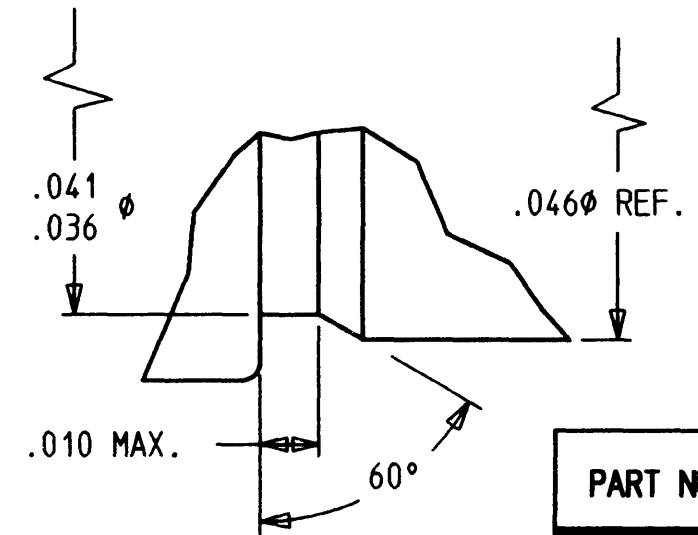

A 1960-201-(\*\*)233

REVISIONS			
REV	DESCRIPTION	DATE	APPROVED
A	REVISED PER E.O. C1619	4-12-94	<i>[Signature]</i>

DETAIL A  
SIZE 22 ONLY

PART NUMBER	SIZE	Bφ ±.002
1960-201-22233	22	.026
1960-201-20233	20	.026
1960-201-16233	16	.040

- NOTE:
1. DIMENSIONS ARE IN INCHES UNLESS OTHERWISE SPECIFIED.
  2. MATERIAL: CONTACT - COPPER ALLOY.
  3. FINISH: DEUTSCHCOAT V.

SIGNATURE & DATE	
DR	D.WHITACRE 6/27/91
CHK	JO POWELL 8-26-91
PE	D.WHITACRE 6/27/91
APFD	
SCALE	NONE
WT	