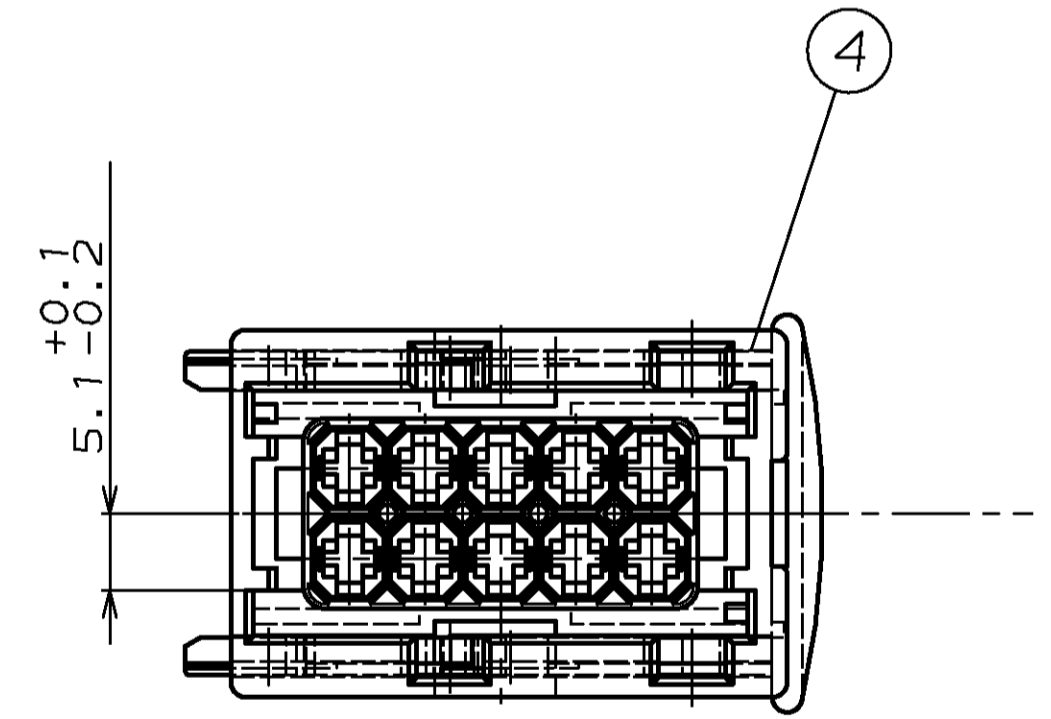

CODING A1

CODING B1

CODING C1

CODING D1

CODING N

SAAB PART NO	AMP PART NO	REV.	PCS.	MATERIAL	SURFACE COLOR	DESCRIPTION	ITEM NO
4114005	5-963214-1	D	1	PBT-GF30	RED	SLIDE	6
	CODING N		1	PBT/ASA-GF30	WHITE	JPT HOUSING, 10POS.	5
4114047	4-963214-1	D	1	PBT-GF30	RED	SLIDE	6
	CODING D1		1	PBT/ASA-GF30	BROWN	JPT HOUSING, 10POS.	4
4114039	3-963214-1	D	1	PBT-GF30	RED	SLIDE	6
	CODING C1		1	PBT/ASA-GF30	BLUE	JPT HOUSING, 10POS.	3
4114021	2-963214-1	D	1	PBT-GF30	RED	SLIDE	6
	CODING B1		1	PBT/ASA-GF30	GREY	JPT HOUSING, 10POS.	2
4114013	1-963214-1	D	1	PBT-GF30	RED	SLIDE	6
	CODING A1		1	PBT/ASA-GF30	BLACK	JPT HOUSING, 10POS.	1

AMP tyco Electronics AMP GmbH
 D - 64625 Bensheim

PRODUCT SPEC: 108-18102
 APPLICATION SPEC: 114-18175

JPT HOUSING, 10POS.
 JPT Gehäuse, 10polig

SIZE: A1
 CASE CODE: 00779
 DRAWING NO: 963214
 ZEICHNUNG-NR.: 963214