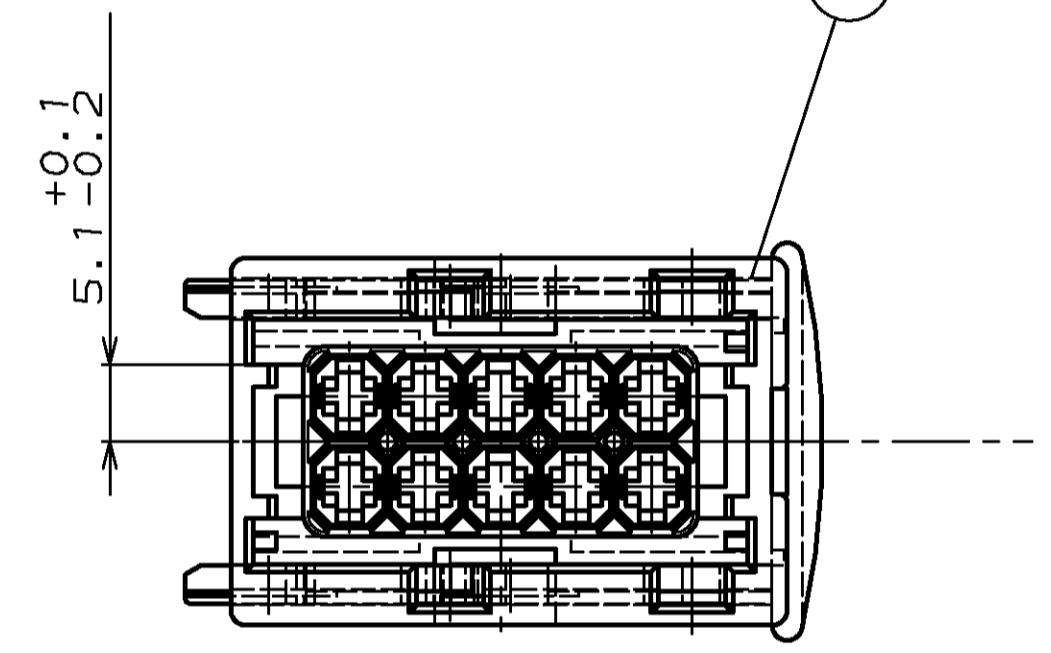

CODING A1

CODING B1

CODING C1

CODING D1

CODING N

SAAB PART NO	AMP PART NO	REV.	PCS.	MATERIAL	SURFACE COLOR	DESCRIPTION	ITEM NO
4114005	5-963214-1	D	1	PBT-GF30	RED	SLIDE	6
	CODING N		1	PBT/ASA-GF30	WHITE	JPT HOUSING, 10POS.	5
4114047	4-963214-1	D	1	PBT-GF30	RED	SLIDE	6
	CODING D1		1	PBT/ASA-GF30	BROWN	JPT HOUSING, 10POS.	4
4114039	3-963214-1	D	1	PBT-GF30	RED	SLIDE	6
	CODING C1		1	PBT/ASA-GF30	BLUE	JPT HOUSING, 10POS.	3
4114021	2-963214-1	D	1	PBT-GF30	RED	SLIDE	6
	CODING B1		1	PBT/ASA-GF30	GREY	JPT HOUSING, 10POS.	2
4114013	1-963214-1	D	1	PBT-GF30	RED	SLIDE	6
	CODING A1		1	PBT/ASA-GF30	BLACK	JPT HOUSING, 10POS.	1

AMP tyco Electronics AMP GmbH
 D - 64625 Bensheim

PRODUCT SPEC: 108-18102
 APPLICATION SPEC: 114-18175

JPT HOUSING, 10POS.
 JPT Gehäuse, 10polig

SIZE: A1
 CASE CODE: 00779
 DRAWING NO: 963214
 ZEICHNUNG-NR.: 963214