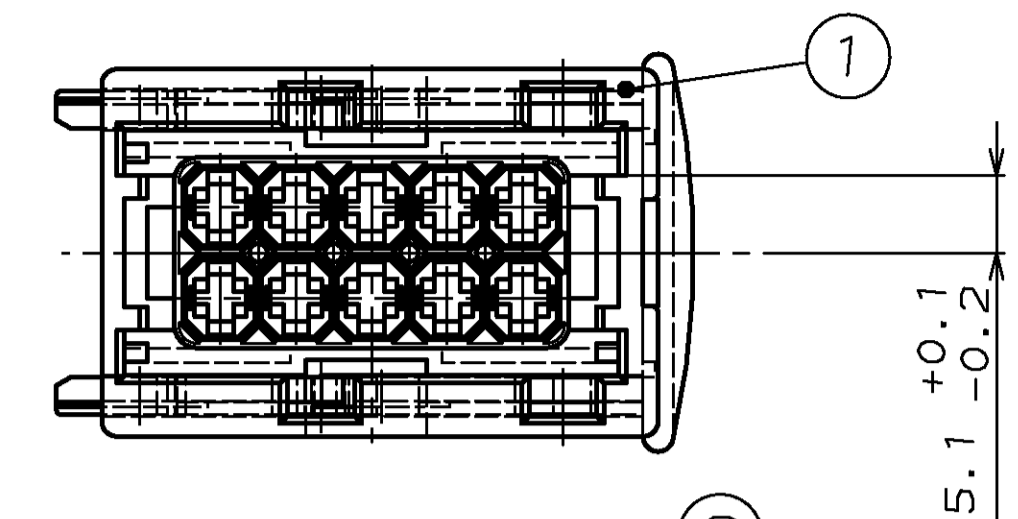

CODING A1

CODING B1

CODING C1

CODING D1

CODING N

SAAB PART NO	AMP PART NO	REV.	PCS.	MATERIAL	SURFACE COLOR	DESCRIPTION	ITEM NO
4114005	5-963214-1	D	1	PBT-GF30	RED	SLIDE	6
	CODING N		1	PBT/ASA-GF30	WHITE	JPT HOUSING, 10POS.	5
4114047	4-963214-1	D	1	PBT-GF30	RED	SLIDE	6
	CODING D1		1	PBT/ASA-GF30	BROWN	JPT HOUSING, 10POS.	4
4114039	3-963214-1	D	1	PBT-GF30	RED	SLIDE	6
	CODING C1		1	PBT/ASA-GF30	BLUE	JPT HOUSING, 10POS.	3
4114021	2-963214-1	D	1	PBT-GF30	RED	SLIDE	6
	CODING B1		1	PBT/ASA-GF30	GREY	JPT HOUSING, 10POS.	2
4114013	1-963214-1	D	1	PBT-GF30	RED	SLIDE	6
	CODING A1		1	PBT/ASA-GF30	BLACK	JPT HOUSING, 10POS.	1

AMP tyco Electronics AMP GmbH
 D - 64625 Bensheim

PRODUCT SPEC: 108-18102
 APPLICATION SPEC: 114-18175

JPT HOUSING, 10POS.
 JPT Gehäuse, 10polig

SIZE: A1
 CASE CODE: 00779
 DRAWING NO: 963214
 ZEICHNUNG-NR.: 963214