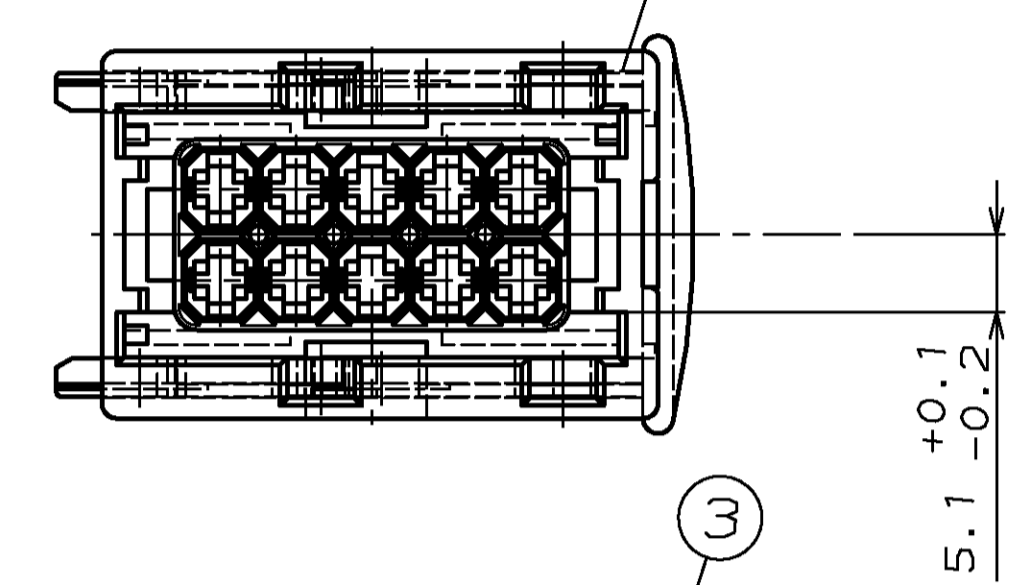

CODING A1

CODING B1

CODING C1

CODING D1

CODING N

SAAB PART NO	AMP PART NO	REV.	PCS.	MATERIAL	SURFACE COLOR	DESCRIPTION	ITEM NO
4114005	5-963214-1	D	1	PBT-GF30	RED	SLIDE	6
	CODING N		1	PBT/ASA-GF30	WHITE	JPT HOUSING, 10POS.	5
4114047	4-963214-1	D	1	PBT-GF30	RED	SLIDE	6
	CODING D1		1	PBT/ASA-GF30	BROWN	JPT HOUSING, 10POS.	4
4114039	3-963214-1	D	1	PBT-GF30	RED	SLIDE	6
	CODING C1		1	PBT/ASA-GF30	BLUE	JPT HOUSING, 10POS.	3
4114021	2-963214-1	D	1	PBT-GF30	RED	SLIDE	6
	CODING B1		1	PBT/ASA-GF30	GREY	JPT HOUSING, 10POS.	2
4114013	1-963214-1	D	1	PBT-GF30	RED	SLIDE	6
	CODING A1		1	PBT/ASA-GF30	BLACK	JPT HOUSING, 10POS.	1

AMP tyco Electronics AMP GmbH
 D - 64625 Bensheim

PRODUCT SPEC: 108-18102
 APPLICATION SPEC: 114-18175

JPT HOUSING, 10POS.
 JPT Gehäuse, 10polig

SIZE: A1
 CASE CODE: 00779
 DRAWING NO: 963214
 ZEICHNUNG-NR.: 963214