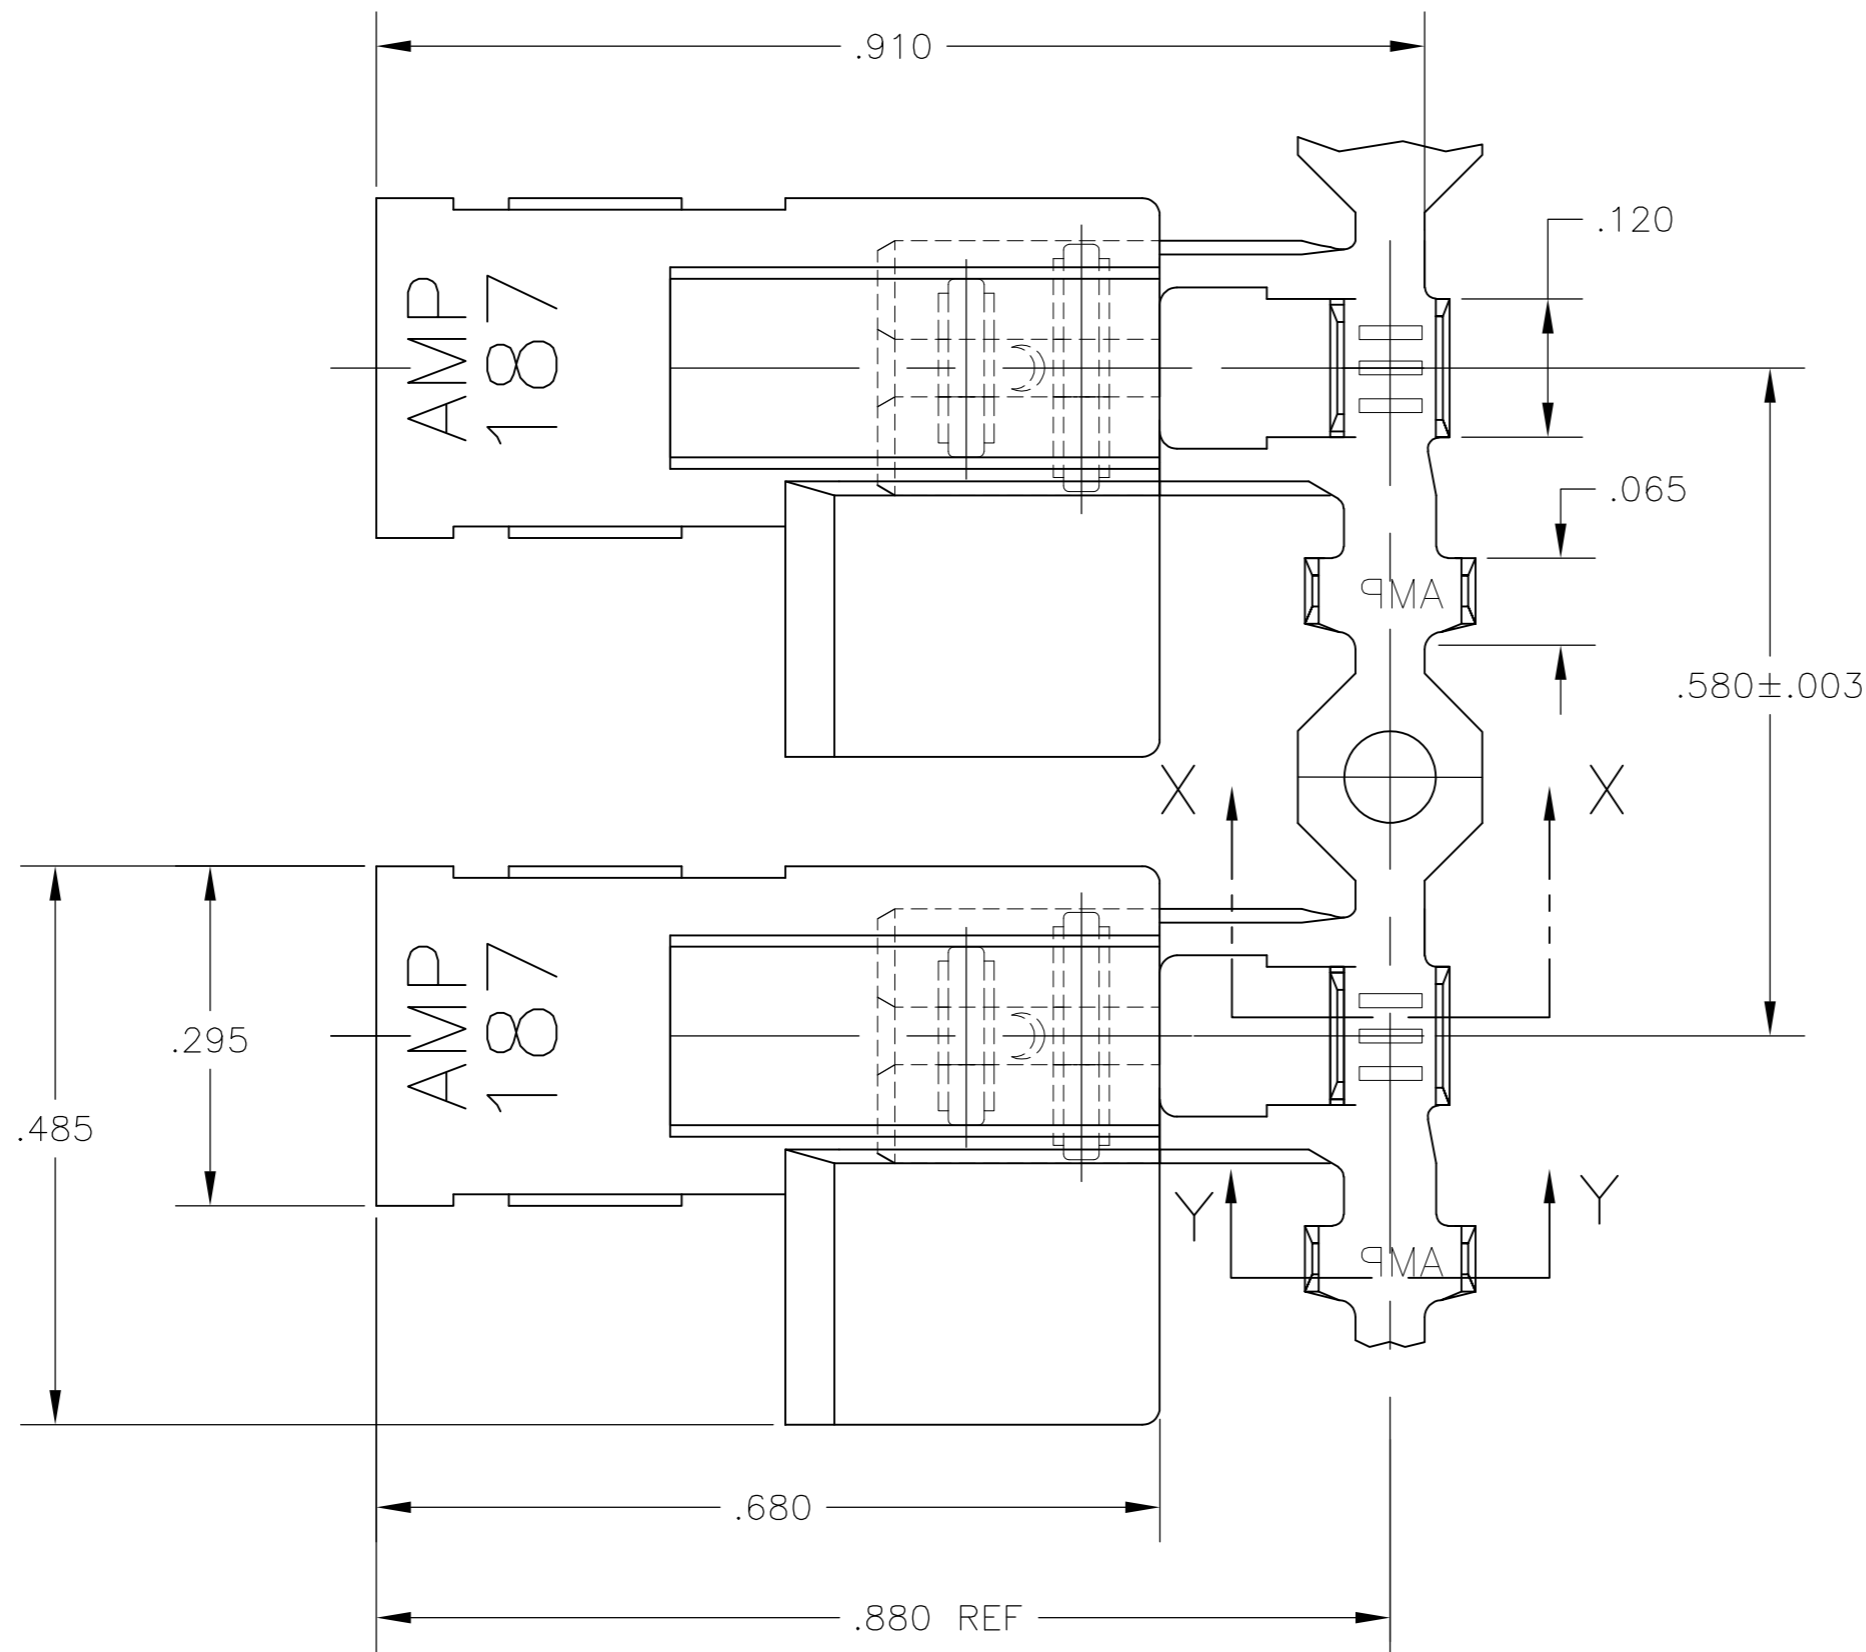

THIS DRAWING IS UNPUBLISHED. RELEASED FOR PUBLICATION
 © COPYRIGHT - By - ALL RIGHTS RESERVED.

LOC	DIST	REVISIONS			
P	LTR	DESCRIPTION	DATE	DWN	APVD
AF	50	B	REVISED PER ECR-12-013062	17DEC12	KH KR

- USE FLAG FASTON TERMINAL BASE
- WIRE SIZE IS #22-#18 AWG
- INSULATION RANGE IS .060-.110 DIA
- MATERIAL;
 TERMINAL: BRASS, FINISH: SEE TABLE
 HOUSING: V2 NYLON, COLOR: NATURAL(WHITE)
- FITS .187 X .032 THK FASTON TAB
- ALTERNATIVE HOUSING FORM
- PRELIMINARY - NOT FOR PRODUCTION
- GLOW WIRE APPROVED; CONTACT TE ENGINEERING FOR SPECIFICATION (ALL WALL THICKNESSES ARE BETWEEN 0.4-3.0[.015-.118])

THIS DRAWING IS A CONTROLLED DOCUMENT.		DWN RAGHAVENDRA H M 04APR2007	TE Connectivity	
DIMENSIONS: INCHES	TOLERANCES UNLESS OTHERWISE SPECIFIED:	CHK G D PORTA 04APR2007	ASSEMBLY, RECPT, FLAG, ULTRA-POD, .187 SERIES WIRE SIZE: 22-18 AWG	
0 PLC ± -	1 PLC ± -	APVD G D PORTA 04APR2007	SIZE A2	CAGE CODE 00779
2 PLC ± -	3 PLC ± .010	PRODUCT SPEC	DRAWING NO C=1969107	RESTRICTED TO
4 PLC ± -	ANGLES ± -	APPLICATION SPEC	SCALE 6:1	SHEET 1 of 1
MATERIAL SEE NOTES	FINISH SEE NOTES	WEIGHT -	REV B	
CUSTOMER DRAWING				

.000040 MIN TIN PLATE	1969107-2
NO PLATING	1969107-1
TERMINAL: FINISH	PART NO.

X-ON Electronics

Largest Supplier of Electrical and Electronic Components

Click to view similar products for [Automotive Connectors](#) category: