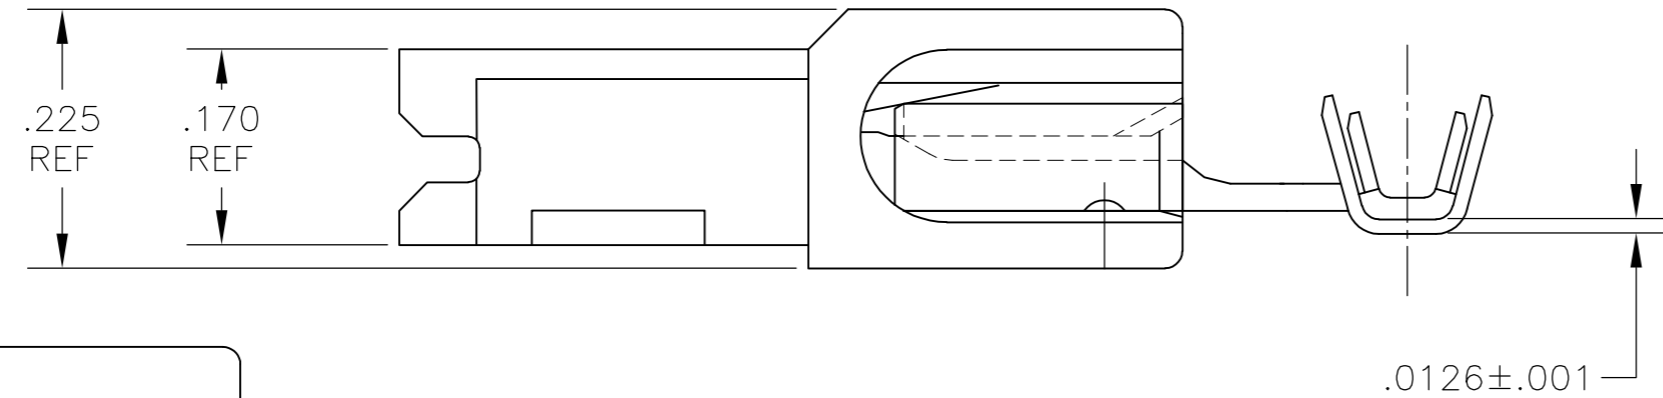

THIS DRAWING IS UNPUBLISHED. RELEASED FOR PUBLICATION
 © COPYRIGHT - By - ALL RIGHTS RESERVED.

LOC	DIST	REVISIONS			
P	LTR	DESCRIPTION	DATE	DWN	APVD
AF	50	B	REVISED PER ECR-12-013062	17DEC12	KH KR

- USE FLAG FASTON TERMINAL BASE
- WIRE SIZE IS #22-#18 AWG
- INSULATION RANGE IS .060-.110 DIA
- MATERIAL;
 TERMINAL: BRASS, FINISH: SEE TABLE
 HOUSING: V2 NYLON, COLOR: NATURAL(WHITE)
- FITS .187 X .032 THK FASTON TAB
- ALTERNATIVE HOUSING FORM
- PRELIMINARY - NOT FOR PRODUCTION
- GLOW WIRE APPROVED; CONTACT TE ENGINEERING FOR SPECIFICATION (ALL WALL THICKNESSES ARE BETWEEN 0.4-3.0[.015-.118])

THIS DRAWING IS A CONTROLLED DOCUMENT.		DWN RAGHAVENDRA H M 04APR2007	TE Connectivity	
DIMENSIONS: INCHES	TOLERANCES UNLESS OTHERWISE SPECIFIED:	CHK G D PORTA 04APR2007	ASSEMBLY, RECPT, FLAG, ULTRA-POD, .187 SERIES WIRE SIZE: 22-18 AWG	
0 PLC ± -	1 PLC ± -	APVD G D PORTA 04APR2007	SIZE A2	CAGE CODE 00779
2 PLC ± -	3 PLC ± .010	PRODUCT SPEC	DRAWING NO C=1969107	RESTRICTED TO
4 PLC ± -	ANGLES ± -	APPLICATION SPEC	SCALE 6:1	SHEET 1 of 1
MATERIAL SEE NOTES	FINISH SEE NOTES	WEIGHT -	REV B	
CUSTOMER DRAWING				

.000040 MIN TIN PLATE	1969107-2
NO PLATING	1969107-1
TERMINAL: FINISH	PART NO.

X-ON Electronics

Largest Supplier of Electrical and Electronic Components

Click to view similar products for [Automotive Connectors](#) category: