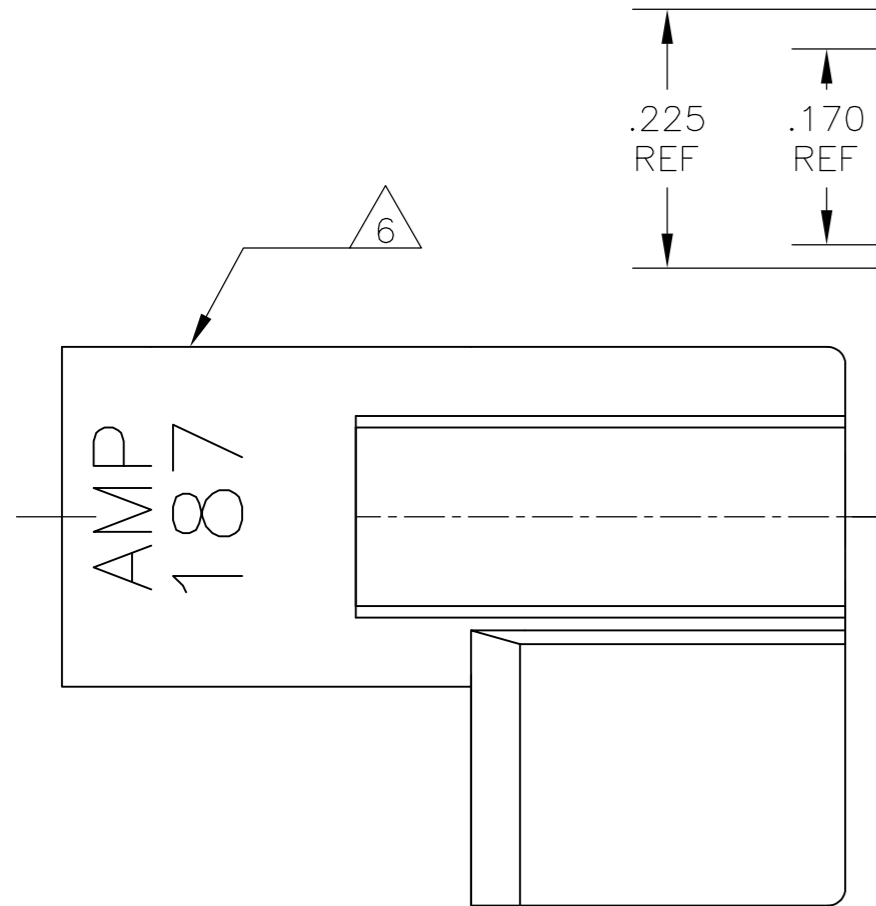

THIS DRAWING IS UNPUBLISHED. RELEASED FOR PUBLICATION
 © COPYRIGHT - By - ALL RIGHTS RESERVED.

LOC	DIST	REVISIONS			
P	LTR	DESCRIPTION	DATE	DWN	APVD
AF	50	B	REVISED PER ECR-12-013062	17DEC12	KH KR

- USE FLAG FASTON TERMINAL BASE
- WIRE SIZE IS #22-#18 AWG
- INSULATION RANGE IS .060-.110 DIA
- MATERIAL;
 TERMINAL: BRASS, FINISH: SEE TABLE
 HOUSING: V2 NYLON, COLOR: NATURAL(WHITE)
- FITS .187 X .032 THK FASTON TAB
- ALTERNATIVE HOUSING FORM
- PRELIMINARY - NOT FOR PRODUCTION
- GLOW WIRE APPROVED; CONTACT TE ENGINEERING FOR SPECIFICATION (ALL WALL THICKNESSES ARE BETWEEN 0.4-3.0[.015-.118])

THIS DRAWING IS A CONTROLLED DOCUMENT.		DWN RAGHAVENDRA H M 04APR2007	TE Connectivity	
DIMENSIONS: INCHES	TOLERANCES UNLESS OTHERWISE SPECIFIED:	CHK G D PORTA 04APR2007	ASSEMBLY, RECPT, FLAG, ULTRA-POD, .187 SERIES WIRE SIZE: 22-18 AWG	
0 PLC ± -	1 PLC ± -	APVD G D PORTA 04APR2007	SIZE A2	CAGE CODE 00779
2 PLC ± -	3 PLC ± .010	PRODUCT SPEC	DRAWING NO C=1969107	RESTRICTED TO
4 PLC ± -	ANGLES ± -	APPLICATION SPEC	SCALE 6:1	SHEET 1 of 1
MATERIAL SEE NOTES	FINISH SEE NOTES	WEIGHT -	REV B	
CUSTOMER DRAWING				

.000040 MIN TIN PLATE	1969107-2
NO PLATING	1969107-1
TERMINAL: FINISH	PART NO.

X-ON Electronics

Largest Supplier of Electrical and Electronic Components

Click to view similar products for [Automotive Connectors](#) category: