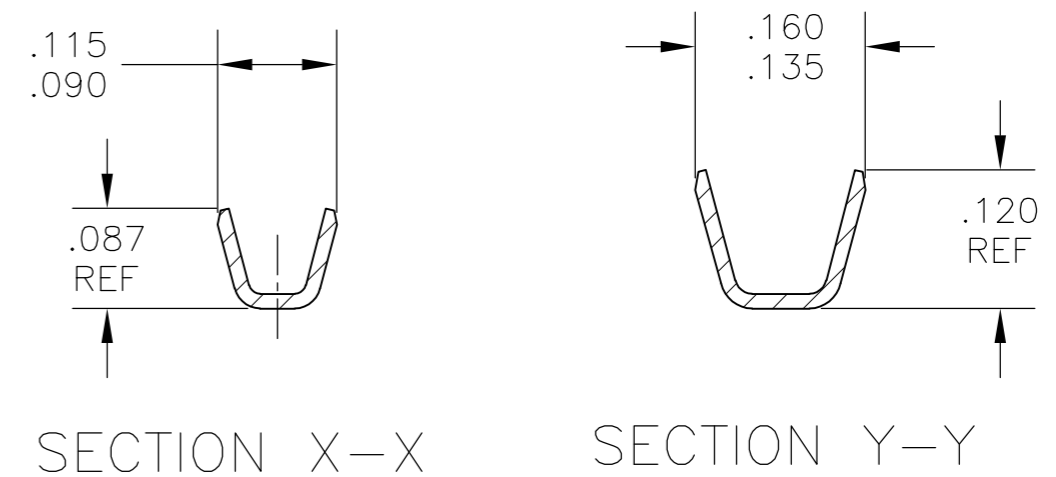

THIS DRAWING IS UNPUBLISHED. RELEASED FOR PUBLICATION
 © COPYRIGHT - By - ALL RIGHTS RESERVED.

LOC	DIST	REVISIONS			
P	LTR	DESCRIPTION	DATE	DWN	APVD
AF	50	B	REVISED PER ECR-12-013062	17DEC12	KH KR

- USE FLAG FASTON TERMINAL BASE
- WIRE SIZE IS #22-#18 AWG
- INSULATION RANGE IS .060-.110 DIA
- MATERIAL;
 TERMINAL: BRASS, FINISH: SEE TABLE
 HOUSING: V2 NYLON, COLOR: NATURAL(WHITE)
- FITS .187 X .032 THK FASTON TAB
- ALTERNATIVE HOUSING FORM
- PRELIMINARY - NOT FOR PRODUCTION
- GLOW WIRE APPROVED; CONTACT TE ENGINEERING FOR SPECIFICATION (ALL WALL THICKNESSES ARE BETWEEN 0.4-3.0[.015-.118])

THIS DRAWING IS A CONTROLLED DOCUMENT.		DWN RAGHAVENDRA H M 04APR2007	TE Connectivity	
DIMENSIONS: INCHES	TOLERANCES UNLESS OTHERWISE SPECIFIED:	CHK G D PORTA 04APR2007	ASSEMBLY, RECPT, FLAG, ULTRA-POD, .187 SERIES WIRE SIZE: 22-18 AWG	
0 PLC ± -	1 PLC ± -	APVD G D PORTA 04APR2007	SIZE A2	CAGE CODE 00779
2 PLC ± -	3 PLC ± .010	PRODUCT SPEC	DRAWING NO C=1969107	RESTRICTED TO
4 PLC ± -	ANGLES ± -	APPLICATION SPEC	SCALE 6:1	SHEET 1 of 1
MATERIAL SEE NOTES	FINISH SEE NOTES	WEIGHT -	REV B	
CUSTOMER DRAWING				