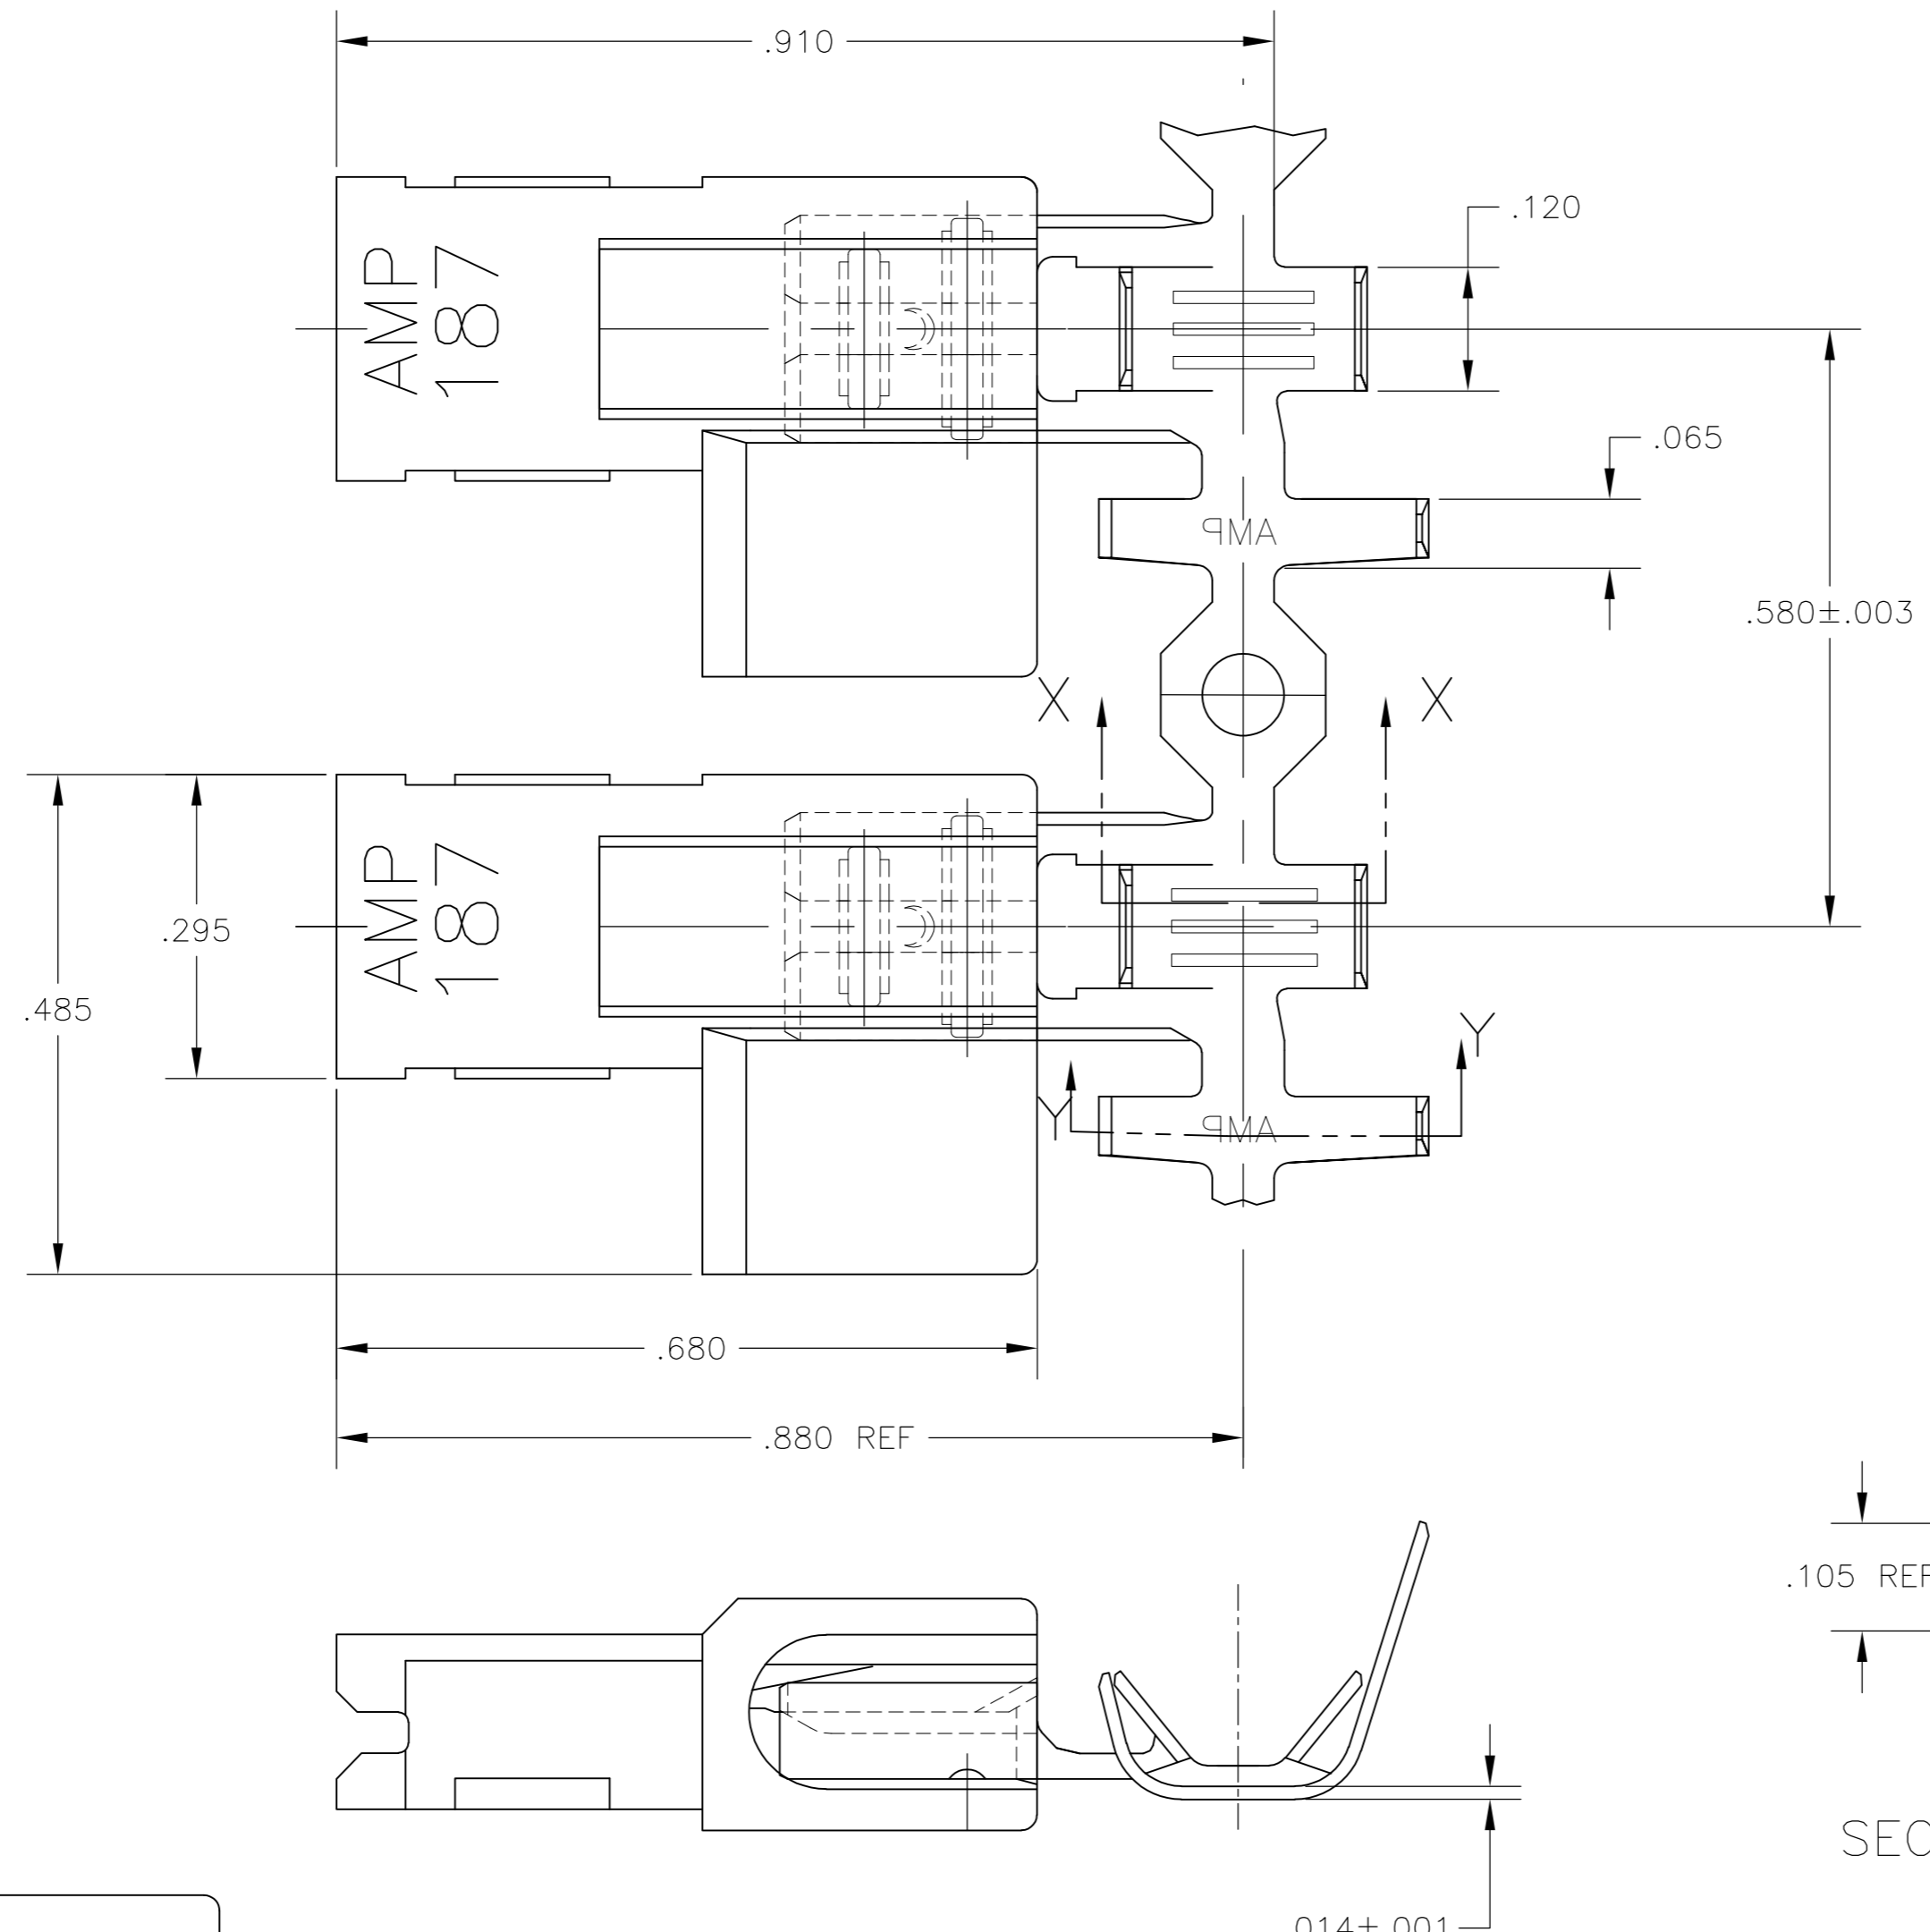

THIS DRAWING IS UNPUBLISHED. RELEASED FOR PUBLICATION
 © COPYRIGHT - By - ALL RIGHTS RESERVED.

LOC	DIST	REVISIONS			
P	LTR	DESCRIPTION	DATE	DWN	APVD
AF	50	B	REVISED PER ECR-12-013062	17DEC12	KH KR

- 2 WIRE SIZE IS #18-#14 AWG OR TWO #18'S
- 3 INSULATION RANGE IS .110-.150 DIA OR TWO AT .110 MAX DIA.
- 4 MATERIAL;
 TERMINAL: BRASS, FINISH SEE TABLE
 HOUSING: V2 NYLON, NATURAL COLOR (WHITE)
- 5 FITS .187 X .020 THK FASTON TAB
- 6 ALTERNATIVE HOUSING FORM
- 7 PRELIMINARY - NOT FOR PRODUCTION.
- 8 GLOW WIRE APPROVED; CONTACT TE ENGINEERING FOR SPECIFICATION (ALL WALL THICKNESSES ARE BETWEEN 0.4-3.0[.015-.118])

SECTION X-X SECTION Y-Y

.000040 MIN TIN PLATE	8	1969133-2
NO PLATING	7	1969133-1
TERMINAL: FINISH		PART NO.

THIS DRAWING IS A CONTROLLED DOCUMENT.		DWN RAGHAVENDRA 07MAY07	TE Connectivity	
DIMENSIONS: INCHES		CHK G D PORTA 07MAY07	ASSEMBLY, RECPT, FLAG, ULTRA-POD, .187 SERIES 18-14 AWG, V2 HOUSING	
TOLERANCES UNLESS OTHERWISE SPECIFIED:		APVD G D PORTA 07MAY07	SIZE A2	CAGE CODE 00779
0 PLC ± -	1 PLC ± -	PRODUCT SPEC 108-2215	DRAWING NO C=1969133	RESTRICTED TO -
2 PLC ± -	3 PLC ± .010	APPLICATION SPEC 114-2124	SCALE 6:1	SHEET 1 of 1
4 PLC ± -	ANGLES ± -	WEIGHT -	REV B	
MATERIAL SEE NOTES	FINISH SEE NOTES	CUSTOMER DRAWING		