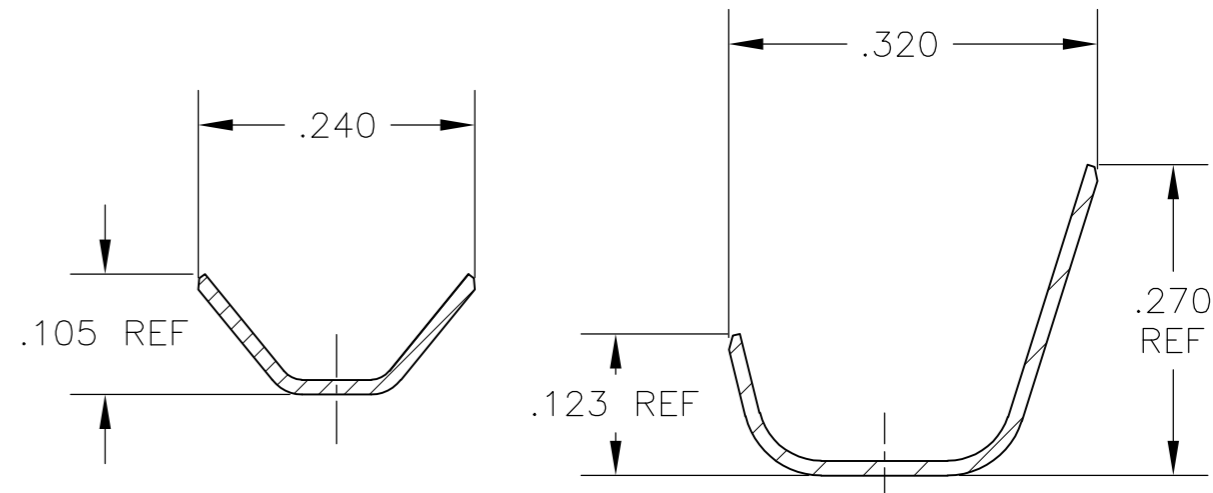

THIS DRAWING IS UNPUBLISHED. RELEASED FOR PUBLICATION
 © COPYRIGHT - By - ALL RIGHTS RESERVED.

LOC	DIST	REVISIONS			
P	LTR	DESCRIPTION	DATE	DWN	APVD
AF	50	B	REVISED PER ECR-12-013062	17DEC12	KH KR

- 2 WIRE SIZE IS #18-#14 AWG OR TWO #18'S
- 3 INSULATION RANGE IS .110-.150 DIA OR TWO AT .110 MAX DIA.
- 4 MATERIAL;
 TERMINAL: BRASS, FINISH SEE TABLE
 HOUSING: V2 NYLON, NATURAL COLOR (WHITE)
- 5 FITS .187 X .020 THK FASTON TAB
- 6 ALTERNATIVE HOUSING FORM
- 7 PRELIMINARY - NOT FOR PRODUCTION.
- 8 GLOW WIRE APPROVED; CONTACT TE ENGINEERING FOR SPECIFICATION (ALL WALL THICKNESSES ARE BETWEEN 0.4-3.0[.015-.118])

SECTION X-X SECTION Y-Y

.000040 MIN TIN PLATE	8	1969133-2
NO PLATING	7	1969133-1
TERMINAL: FINISH		PART NO.

THIS DRAWING IS A CONTROLLED DOCUMENT.		DWN RAGHAVENDRA 07MAY07	TE Connectivity	
DIMENSIONS: INCHES		CHK G D PORTA 07MAY07	ASSEMBLY, RECPT, FLAG, ULTRA-POD, .187 SERIES 18-14 AWG, V2 HOUSING	
TOLERANCES UNLESS OTHERWISE SPECIFIED:		APVD G D PORTA 07MAY07	SIZE A2	CAGE CODE 00779
0 PLC ± -	1 PLC ± -	PRODUCT SPEC 108-2215	DRAWING NO C=1969133	RESTRICTED TO -
2 PLC ± -	3 PLC ± .010	APPLICATION SPEC 114-2124	SCALE 6:1	SHEET 1 of 1
4 PLC ± -	ANGLES ± -	WEIGHT -	REV B	
MATERIAL SEE NOTES	FINISH SEE NOTES	CUSTOMER DRAWING		