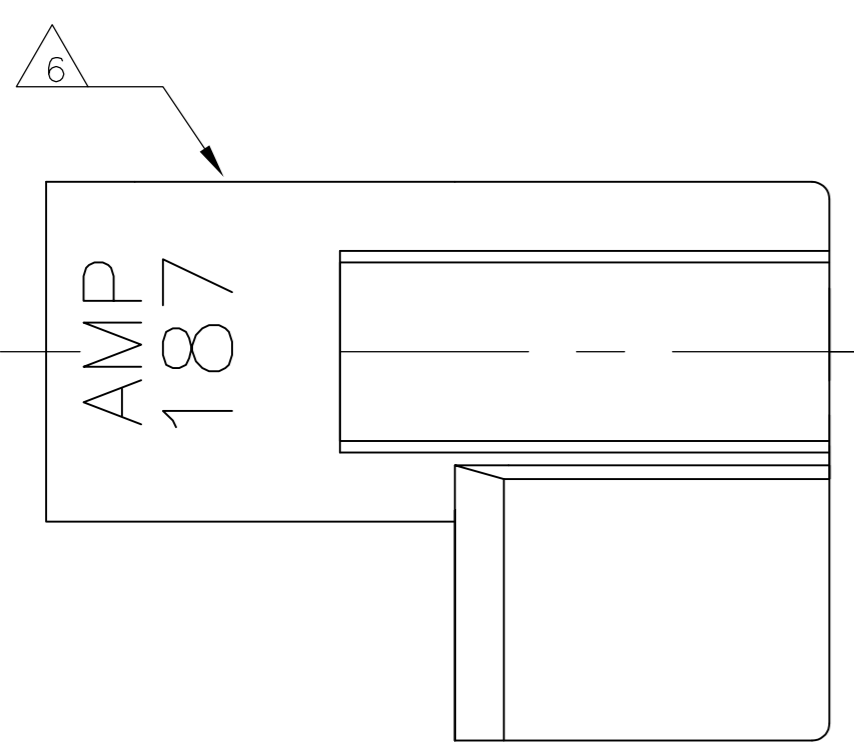

THIS DRAWING IS UNPUBLISHED. RELEASED FOR PUBLICATION
 © COPYRIGHT - By - ALL RIGHTS RESERVED.

LOC	DIST	REVISIONS			
P	LTR	DESCRIPTION	DATE	DWN	APVD
AF	50	B	REVISED PER ECR-12-013062	17DEC12	KH KR

- 2 WIRE SIZE IS #18-#14 AWG OR TWO #18'S
- 3 INSULATION RANGE IS .110-.150 DIA OR TWO AT .110 MAX DIA.
- 4 MATERIAL;
 TERMINAL: BRASS, FINISH SEE TABLE
 HOUSING: V2 NYLON, NATURAL COLOR (WHITE)
- 5 FITS .187 X .020 THK FASTON TAB
- 6 ALTERNATIVE HOUSING FORM
- 7 PRELIMINARY - NOT FOR PRODUCTION.
- 8 GLOW WIRE APPROVED; CONTACT TE ENGINEERING FOR SPECIFICATION (ALL WALL THICKNESSES ARE BETWEEN 0.4-3.0[.015-.118])

SECTION X-X SECTION Y-Y

.000040 MIN TIN PLATE	8	1969133-2
NO PLATING	7	1969133-1
TERMINAL: FINISH		PART NO.

THIS DRAWING IS A CONTROLLED DOCUMENT.		DWN RAGHAVENDRA 07MAY07	TE Connectivity	
DIMENSIONS: INCHES		CHK G D PORTA 07MAY07	ASSEMBLY, RECPT, FLAG, ULTRA-POD, .187 SERIES 18-14 AWG, V2 HOUSING	
TOLERANCES UNLESS OTHERWISE SPECIFIED:		APVD G D PORTA 07MAY07	SIZE A2	CAGE CODE 00779
0 PLC ± -	1 PLC ± -	PRODUCT SPEC 108-2215	DRAWING NO C=1969133	RESTRICTED TO -
2 PLC ± -	3 PLC ± .010	APPLICATION SPEC 114-2124	SCALE 6:1	SHEET 1 of 1
4 PLC ± -	ANGLES ± -	WEIGHT -	REV B	
MATERIAL SEE NOTES	FINISH SEE NOTES	CUSTOMER DRAWING		