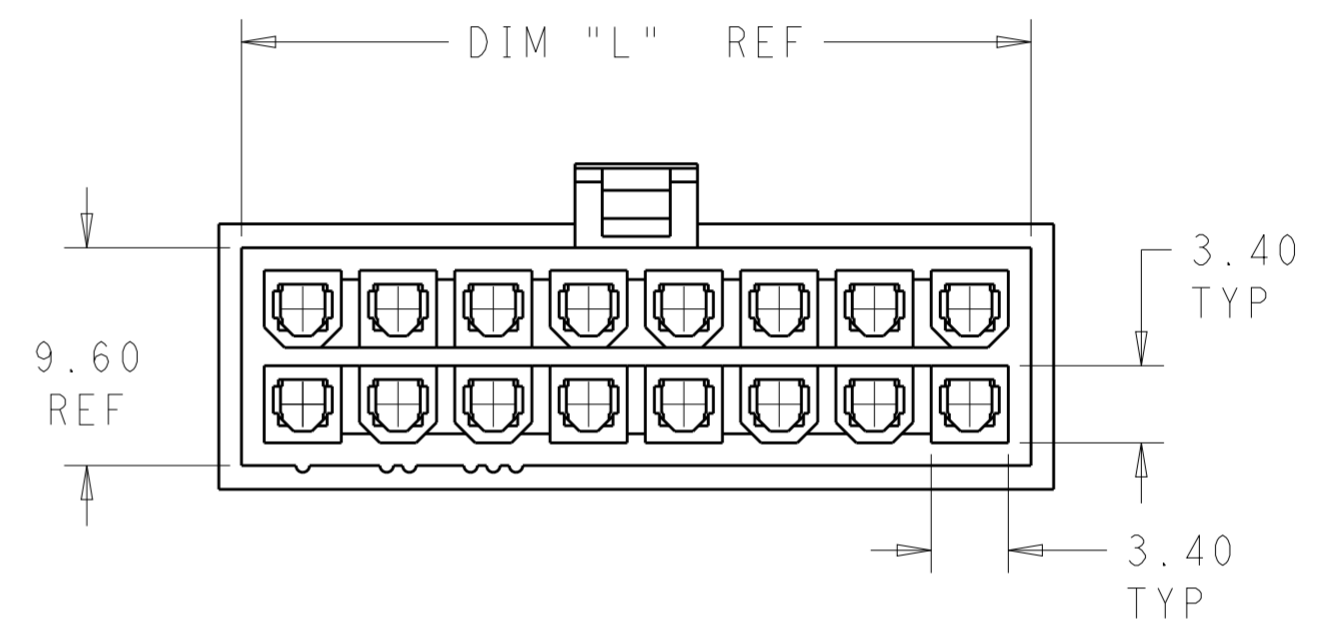

THIS DRAWING IS UNPUBLISHED. RELEASED FOR PUBLICATION 20
© COPYRIGHT 20 BY - ALL RIGHTS RESERVED.

LOC	DIST	REVISIONS			
P	LTR	DESCRIPTION	DATE	DWN	APVD
AF	-	A1	REVISED PER ECR-15-006926	05MAY15	JR KR

SCALE 3:1
FOR -2 PART ONLY