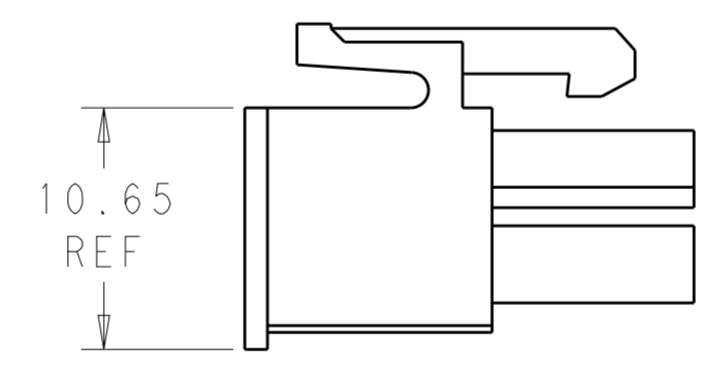

THIS DRAWING IS UNPUBLISHED. RELEASED FOR PUBLICATION 20
© COPYRIGHT 20 BY - ALL RIGHTS RESERVED.

LOC	DIST	REVISIONS			
P	LTR	DESCRIPTION	DATE	DWN	APVD
AF	-	A1	REVISED PER ECR-15-006926	05MAY15	JR KR

SCALE 3:1
FOR -2 PART ONLY