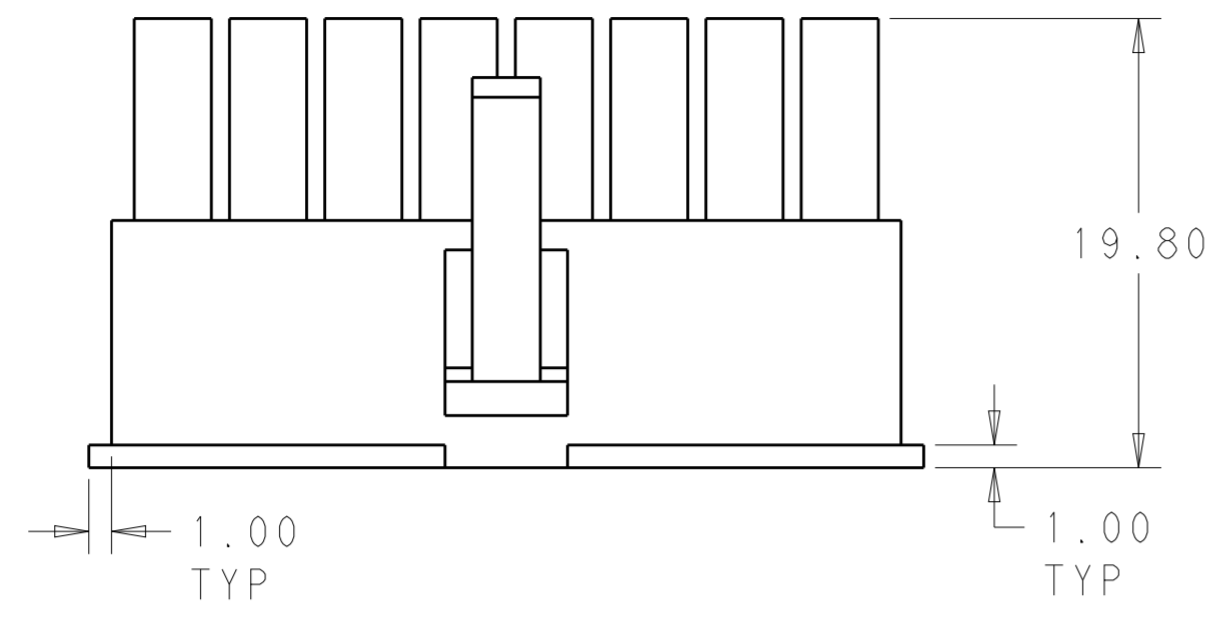

THIS DRAWING IS UNPUBLISHED. RELEASED FOR PUBLICATION 20
© COPYRIGHT 20 BY - ALL RIGHTS RESERVED.

LOC	DIST	REVISIONS			
P	LTR	DESCRIPTION	DATE	DWN	APVD
AF	-	A1	REVISED PER ECR-15-006926	05MAY15	JR KR

SCALE 3:1
FOR -2 PART ONLY