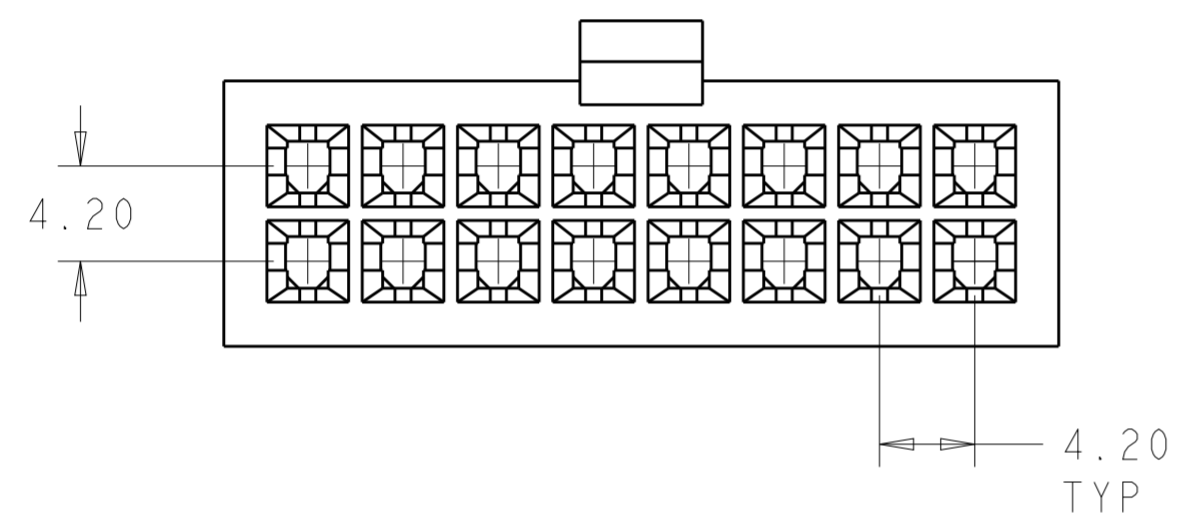

THIS DRAWING IS UNPUBLISHED. RELEASED FOR PUBLICATION 20
© COPYRIGHT 20 BY - ALL RIGHTS RESERVED.

LOC	DIST	REVISIONS			
P	LTR	DESCRIPTION	DATE	DWN	APVD
AF	-	A1	REVISED PER ECR-15-006926	05MAY15	JR KR

SCALE 3:1
FOR -2 PART ONLY