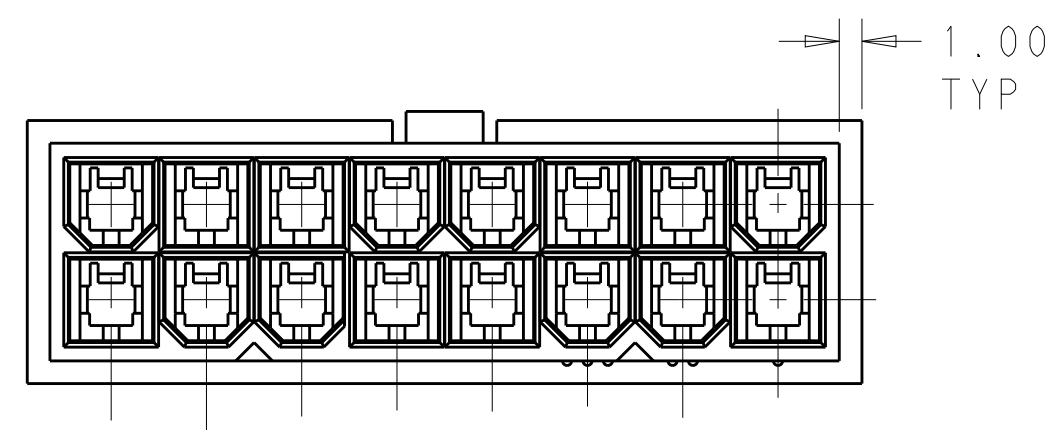

51.60	24	2-1969598-4
47.40	22	2-1969598-2
43.20	20	2-1969598-0
39.00	18	1-1969598-8
34.80	16	1-1969598-6
30.60	14	1-1969598-4
26.40	12	1-1969598-2
22.20	10	1-1969598-0
18.00	8	1969598-8
13.80	6	1969598-6
9.60	4	1969598-4
5.40	2	1969598-2
DIM L	NO. OF POS	PART NO.

THIS DRAWING IS A CONTROLLED DOCUMENT.		DWN	JR RUTH	12DEC2012	 TE Connectivity	
DIMENSIONS:		CHK	KURT RANDOLPH	12DEC2012		
TOLERANCES UNLESS OTHERWISE SPECIFIED:		APVD	KURT RANDOLPH	12DEC2012		
mm		PRODUCT SPEC				
		APPLICATION SPEC			NAME	PLUG HOUSING VAL-U-LOK
MATERIAL	NYLON 6/6, V2	WEIGHT	-		SIZE	A200779
FINISH		Customer Drawing		SCALE	CAGE CODE	DRAWING NO
COLOR-NATURAL				3:1	G-1969598	RESTRICTED TO
				SHEET	1	OF
				1	REV	A