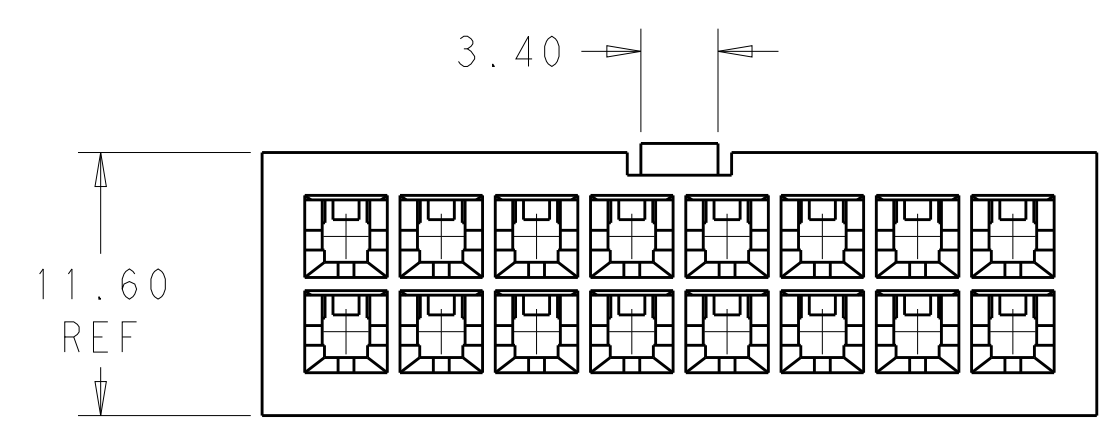

51.60	24	2-1969598-4
47.40	22	2-1969598-2
43.20	20	2-1969598-0
39.00	18	1-1969598-8
34.80	16	1-1969598-6
30.60	14	1-1969598-4
26.40	12	1-1969598-2
22.20	10	1-1969598-0
18.00	8	1969598-8
13.80	6	1969598-6
9.60	4	1969598-4
5.40	2	1969598-2
DIM L	NO. OF POS	PART NO.

THIS DRAWING IS A CONTROLLED DOCUMENT.		DWN	JR RUTH	12DEC2012	 TE Connectivity	
DIMENSIONS:		CHK	KURT RANDOLPH	12DEC2012		
TOLERANCES UNLESS OTHERWISE SPECIFIED:		APVD	KURT RANDOLPH	12DEC2012		
mm		PRODUCT SPEC				
		APPLICATION SPEC			NAME	PLUG HOUSING VAL-U-LOK
MATERIAL	NYLON 6/6, V2	WEIGHT	-		SIZE	A200779
FINISH		Customer Drawing		SCALE	CAGE CODE	DRAWING NO
COLOR-NATURAL				3:1	G-1969598	RESTRICTED TO
				SHEET	1	OF
				1	REV	A