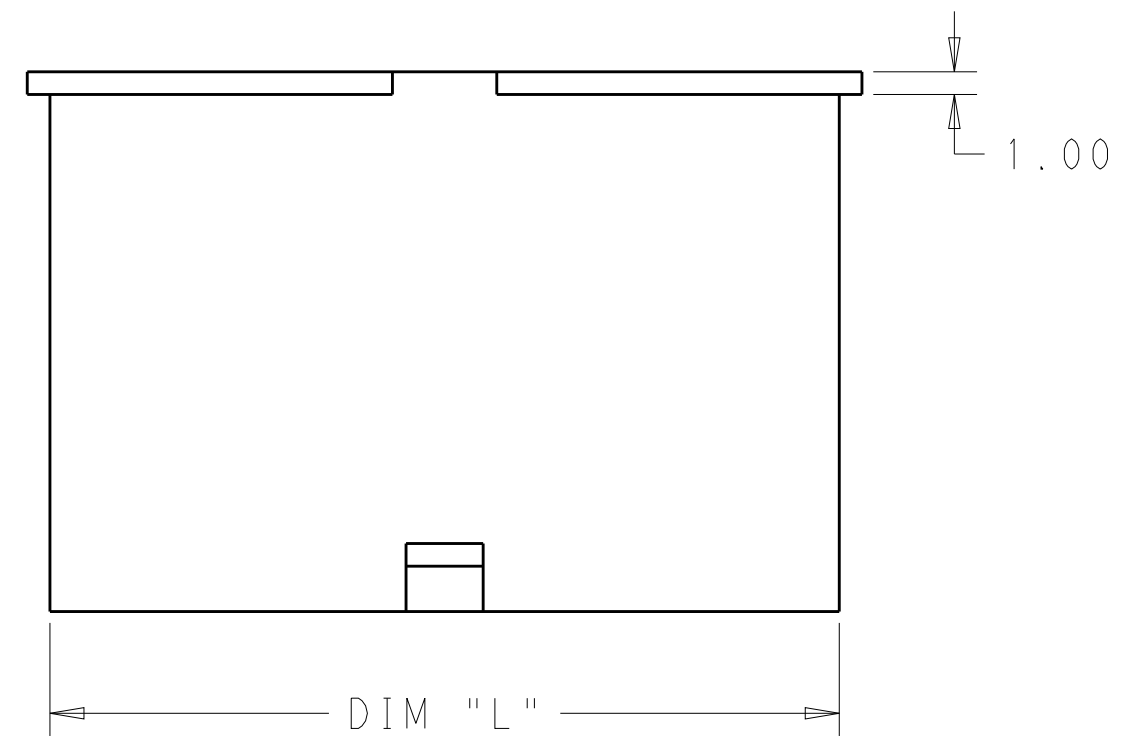

51.60	24	2-1969598-4
47.40	22	2-1969598-2
43.20	20	2-1969598-0
39.00	18	1-1969598-8
34.80	16	1-1969598-6
30.60	14	1-1969598-4
26.40	12	1-1969598-2
22.20	10	1-1969598-0
18.00	8	1969598-8
13.80	6	1969598-6
9.60	4	1969598-4
5.40	2	1969598-2
DIM L	NO. OF POS	PART NO.

THIS DRAWING IS A CONTROLLED DOCUMENT.		DWN	JR RUTH	12DEC2012	 TE Connectivity	
DIMENSIONS:		CHK	KURT RANDOLPH	12DEC2012		
TOLERANCES UNLESS OTHERWISE SPECIFIED:		APVD	KURT RANDOLPH	12DEC2012		
mm		PRODUCT SPEC				
		APPLICATION SPEC			NAME	PLUG HOUSING VAL-U-LOK
MATERIAL	NYLON 6/6, V2	WEIGHT	-		SIZE	A200779
FINISH		Customer Drawing		SCALE	CAGE CODE	DRAWING NO
COLOR-NATURAL				3:1	G-1969598	RESTRICTED TO
				SHEET	1	OF
				1	REV	A