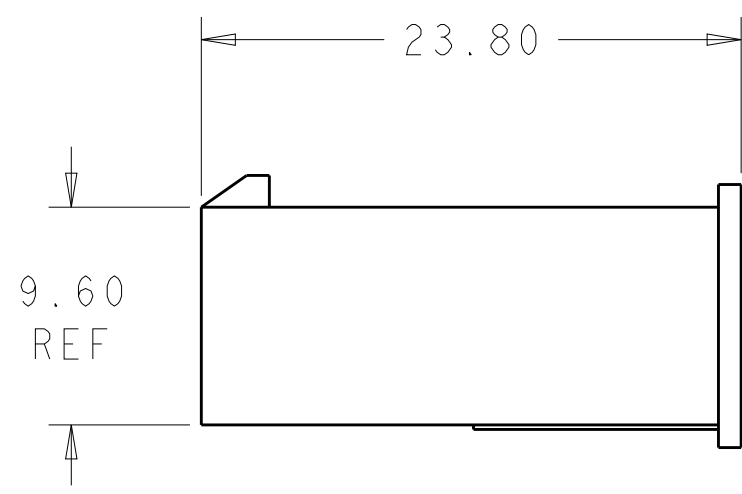

51.60	24	2-1969598-4
47.40	22	2-1969598-2
43.20	20	2-1969598-0
39.00	18	1-1969598-8
34.80	16	1-1969598-6
30.60	14	1-1969598-4
26.40	12	1-1969598-2
22.20	10	1-1969598-0
18.00	8	1969598-8
13.80	6	1969598-6
9.60	4	1969598-4
5.40	2	1969598-2
DIM L	NO. OF POS	PART NO.

THIS DRAWING IS A CONTROLLED DOCUMENT.		DWN	JR RUTH	12DEC2012	 TE Connectivity	
DIMENSIONS:		CHK	KURT RANDOLPH	12DEC2012		
TOLERANCES UNLESS OTHERWISE SPECIFIED:		APVD	KURT RANDOLPH	12DEC2012		
mm		PRODUCT SPEC				
		APPLICATION SPEC			NAME	PLUG HOUSING VAL-U-LOK
MATERIAL	NYLON 6/6, V2	WEIGHT	-		SIZE	A200779
FINISH		Customer Drawing		SCALE	CAGE CODE	DRAWING NO
COLOR-NATURAL				3:1	G-1969598	RESTRICTED TO
				SHEET	1	OF
				1	REV	A