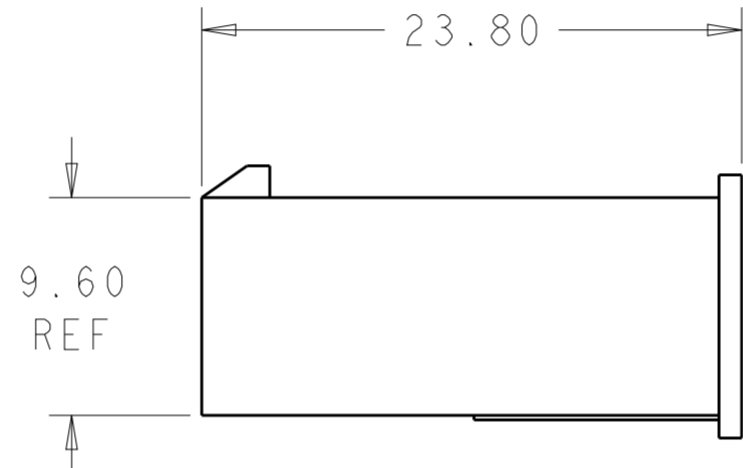

51.60	24	2-1969598-4
47.40	22	2-1969598-2
43.20	20	2-1969598-0
39.00	18	1-1969598-8
34.80	16	1-1969598-6
30.60	14	1-1969598-4
26.40	12	1-1969598-2
22.20	10	1-1969598-0
18.00	8	1969598-8
13.80	6	1969598-6
9.60	4	1969598-4
5.40	2	1969598-2
DIM L	NO. OF POS	PART NO.

THIS DRAWING IS A CONTROLLED DOCUMENT.		DWN	JR RUTH	12DEC2012	 TE Connectivity	
DIMENSIONS:		CHK	KURT RANDOLPH	12DEC2012		
TOLERANCES UNLESS OTHERWISE SPECIFIED:		APVD	KURT RANDOLPH	12DEC2012		
mm		PRODUCT SPEC				
0 PLC ± 1 PLC ± 2 PLC ±0.25 3 PLC ± 4 PLC ± ANGLES ±		APPLICATION SPEC			NAME	PLUG HOUSING VAL-U-LOK
MATERIAL		WEIGHT			SIZE	A200779
NYLON 6/6, V2		Customer Drawing			CAGE CODE	C-1969598
COLOR-NATURAL		SCALE		3:1	DRAWING NO	
		SHEET		1	RESTRICTED TO	
		OF		1	REV	A