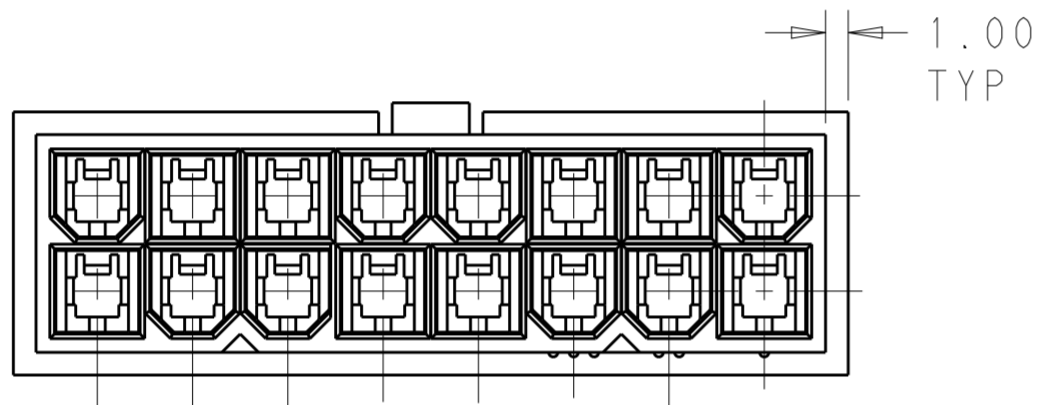

51.60	24	2-1969598-4
47.40	22	2-1969598-2
43.20	20	2-1969598-0
39.00	18	1-1969598-8
34.80	16	1-1969598-6
30.60	14	1-1969598-4
26.40	12	1-1969598-2
22.20	10	1-1969598-0
18.00	8	1969598-8
13.80	6	1969598-6
9.60	4	1969598-4
5.40	2	1969598-2
DIM L	NO. OF POS	PART NO.

THIS DRAWING IS A CONTROLLED DOCUMENT.		DWN	JR RUTH	12DEC2012	 TE Connectivity	
DIMENSIONS:		CHK	KURT RANDOLPH	12DEC2012		
TOLERANCES UNLESS OTHERWISE SPECIFIED:		APVD	KURT RANDOLPH	12DEC2012		
mm		PRODUCT SPEC				
0 PLC ± 1 PLC ± 2 PLC ±0.25 3 PLC ± 4 PLC ± ANGLES ±		APPLICATION SPEC			NAME	PLUG HOUSING VAL-U-LOK
MATERIAL		WEIGHT			SIZE	A200779
NYLON 6/6, V2		Customer Drawing			CAGE CODE	C-1969598
COLOR-NATURAL		SCALE		3:1	DRAWING NO	
		SHEET		1	RESTRICTED TO	
		OF		1	REV	A