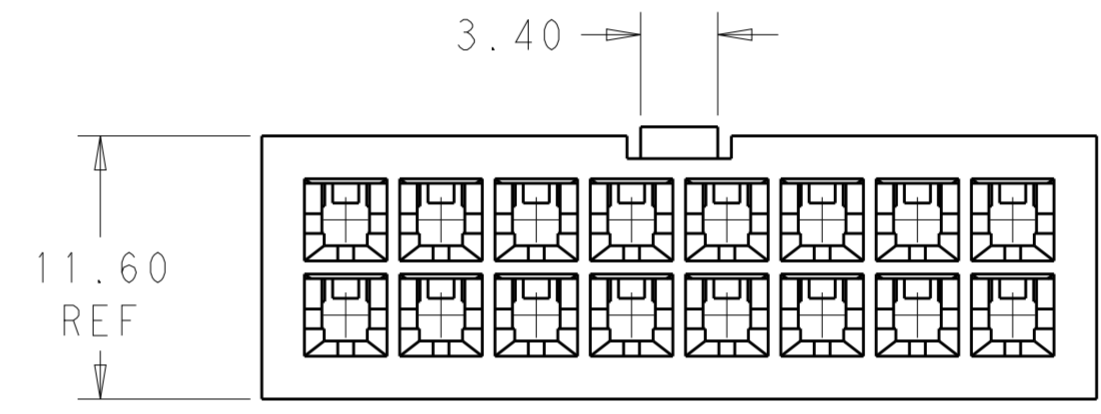

51.60	24	2-1969598-4
47.40	22	2-1969598-2
43.20	20	2-1969598-0
39.00	18	1-1969598-8
34.80	16	1-1969598-6
30.60	14	1-1969598-4
26.40	12	1-1969598-2
22.20	10	1-1969598-0
18.00	8	1969598-8
13.80	6	1969598-6
9.60	4	1969598-4
5.40	2	1969598-2
DIM L	NO. OF POS	PART NO.

THIS DRAWING IS A CONTROLLED DOCUMENT.		DWN	JR RUTH	12DEC2012	 TE Connectivity	
DIMENSIONS:		CHK	KURT RANDOLPH	12DEC2012		
TOLERANCES UNLESS OTHERWISE SPECIFIED:		APVD	KURT RANDOLPH	12DEC2012		
mm		PRODUCT SPEC				
0 PLC ± 1 PLC ± 2 PLC ±0.25 3 PLC ± 4 PLC ± ANGLES ±		APPLICATION SPEC			NAME	PLUG HOUSING VAL-U-LOK
MATERIAL		WEIGHT			SIZE	A200779
NYLON 6/6, V2		Customer Drawing			CAGE CODE	C-1969598
COLOR-NATURAL		SCALE		3:1	DRAWING NO	
		SHEET		1	RESTRICTED TO	
		OF		1	REV	A