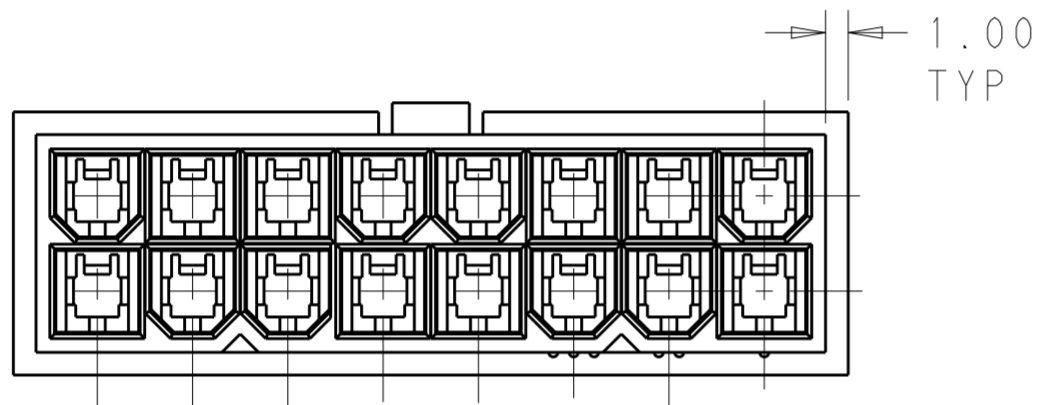

51.60	24	2-1969598-4
47.40	22	2-1969598-2
43.20	20	2-1969598-0
39.00	18	1-1969598-8
34.80	16	1-1969598-6
30.60	14	1-1969598-4
26.40	12	1-1969598-2
22.20	10	1-1969598-0
18.00	8	1969598-8
13.80	6	1969598-6
9.60	4	1969598-4
5.40	2	1969598-2
DIM L	NO. OF POS	PART NO.

THIS DRAWING IS A CONTROLLED DOCUMENT.		DWN	JR RUTH	12DEC2012	 TE Connectivity	
DIMENSIONS:		CHK	KURT RANDOLPH	12DEC2012		
TOLERANCES UNLESS OTHERWISE SPECIFIED:		APVD	KURT RANDOLPH	12DEC2012		
mm		PRODUCT SPEC				
0 PLC ± 1 PLC ± 2 PLC ±0.25 3 PLC ± 4 PLC ± ANGLES ±		APPLICATION SPEC			NAME	PLUG HOUSING VAL-U-LOK
MATERIAL	NYLON 6/6, V2	FINISH	COLOR-NATURAL		SIZE	A200779
		WEIGHT	-		CAGE CODE	C-1969598
		Customer Drawing		SCALE	3:1	SHEET 1 OF 1
				REV	A	