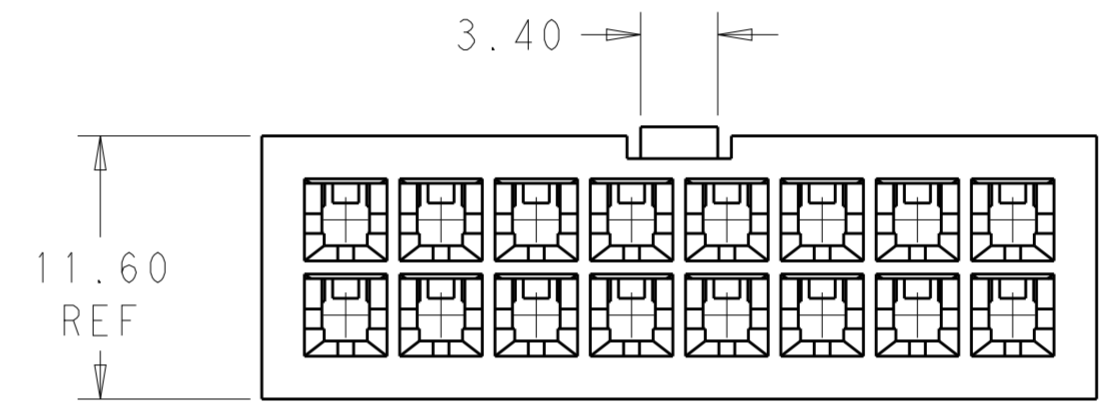

51.60	24	2-1969598-4
47.40	22	2-1969598-2
43.20	20	2-1969598-0
39.00	18	1-1969598-8
34.80	16	1-1969598-6
30.60	14	1-1969598-4
26.40	12	1-1969598-2
22.20	10	1-1969598-0
18.00	8	1969598-8
13.80	6	1969598-6
9.60	4	1969598-4
5.40	2	1969598-2
DIM L	NO. OF POS	PART NO.

THIS DRAWING IS A CONTROLLED DOCUMENT.		DWN	JR RUTH	12DEC2012	 TE Connectivity	
DIMENSIONS:		CHK	KURT RANDOLPH	12DEC2012		
TOLERANCES UNLESS OTHERWISE SPECIFIED:		APVD	KURT RANDOLPH	12DEC2012		
mm		PRODUCT SPEC				
0 PLC ± 1 PLC ± 2 PLC ±0.25 3 PLC ± 4 PLC ± ANGLES ±		APPLICATION SPEC			NAME	PLUG HOUSING VAL-U-LOK
MATERIAL	NYLON 6/6, V2	FINISH	COLOR-NATURAL		SIZE	A200779
		WEIGHT	-		CAGE CODE	C-1969598
		Customer Drawing		SCALE	3:1	SHEET 1 OF 1
				REV	A	