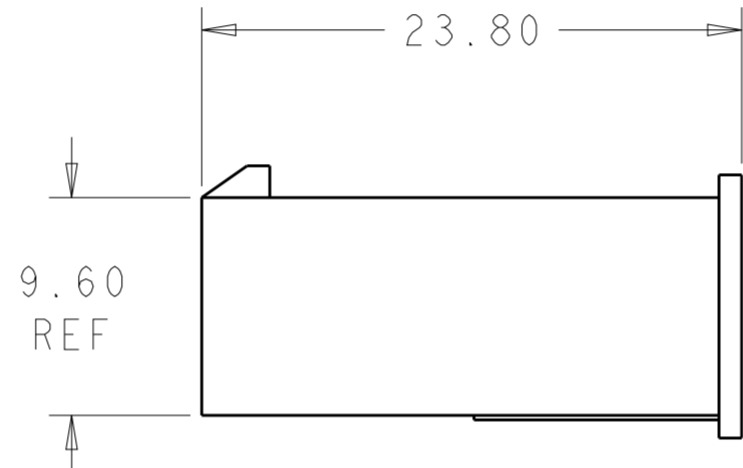

51.60	24	2-1969598-4
47.40	22	2-1969598-2
43.20	20	2-1969598-0
39.00	18	1-1969598-8
34.80	16	1-1969598-6
30.60	14	1-1969598-4
26.40	12	1-1969598-2
22.20	10	1-1969598-0
18.00	8	1969598-8
13.80	6	1969598-6
9.60	4	1969598-4
5.40	2	1969598-2
DIM L	NO. OF POS	PART NO.

THIS DRAWING IS A CONTROLLED DOCUMENT.		DWN	JR RUTH	12DEC2012	 TE Connectivity	
DIMENSIONS:		CHK	KURT RANDOLPH	12DEC2012		
TOLERANCES UNLESS OTHERWISE SPECIFIED:		APVD	KURT RANDOLPH	12DEC2012		
mm		PRODUCT SPEC				
0 PLC ± 1 PLC ± 2 PLC ±0.25 3 PLC ± 4 PLC ± ANGLES ±		APPLICATION SPEC			NAME	PLUG HOUSING VAL-U-LOK
MATERIAL	NYLON 6/6, V2	FINISH	COLOR-NATURAL		SIZE	A200779
		WEIGHT	-		CAGE CODE	C-1969598
		Customer Drawing		SCALE	3:1	SHEET 1 OF 1
				REV	A	