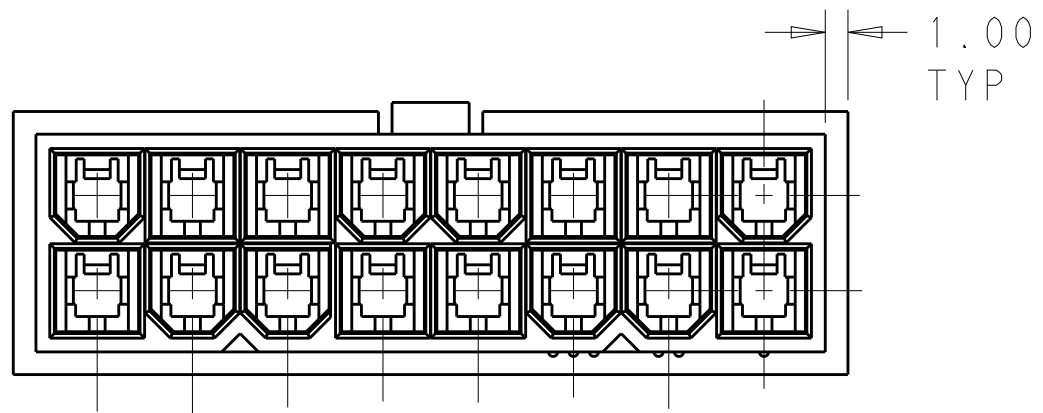

51.60	24	2-1969598-4
47.40	22	2-1969598-2
43.20	20	2-1969598-0
39.00	18	1-1969598-8
34.80	16	1-1969598-6
30.60	14	1-1969598-4
26.40	12	1-1969598-2
22.20	10	1-1969598-0
18.00	8	1969598-8
13.80	6	1969598-6
9.60	4	1969598-4
5.40	2	1969598-2
DIM L	NO. OF POS	PART NO.

THIS DRAWING IS A CONTROLLED DOCUMENT.		DWN	JR RUTH	12DEC2012	 TE Connectivity	
DIMENSIONS:		CHK	KURT RANDOLPH	12DEC2012		
TOLERANCES UNLESS OTHERWISE SPECIFIED:		APVD	KURT RANDOLPH	12DEC2012		
mm		PRODUCT SPEC				
		APPLICATION SPEC			NAME	PLUG HOUSING VAL-U-LOK
MATERIAL	NYLON 6/6, V2	WEIGHT	-		SIZE	A200779
FINISH		Customer Drawing		SCALE	CAGE CODE	DRAWING NO
COLOR-NATURAL				3:1	G-1969598	RESTRICTED TO
				SHEET	1	OF
				1	REV	A