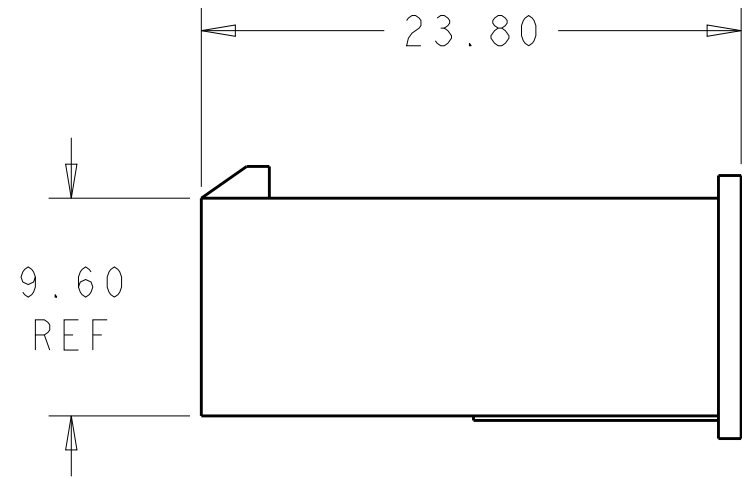

51.60	24	2-1969598-4
47.40	22	2-1969598-2
43.20	20	2-1969598-0
39.00	18	1-1969598-8
34.80	16	1-1969598-6
30.60	14	1-1969598-4
26.40	12	1-1969598-2
22.20	10	1-1969598-0
18.00	8	1969598-8
13.80	6	1969598-6
9.60	4	1969598-4
5.40	2	1969598-2
DIM L	NO. OF POS	PART NO.

THIS DRAWING IS A CONTROLLED DOCUMENT.		DWN	JR RUTH	12DEC2012	 TE Connectivity	
DIMENSIONS:		CHK	KURT RANDOLPH	12DEC2012		
TOLERANCES UNLESS OTHERWISE SPECIFIED:		APVD	KURT RANDOLPH	12DEC2012		
mm		PRODUCT SPEC				
		APPLICATION SPEC			NAME	PLUG HOUSING VAL-U-LOK
MATERIAL	NYLON 6/6, V2	WEIGHT	-		SIZE	A200779
FINISH		Customer Drawing		SCALE	CAGE CODE	DRAWING NO
COLOR-NATURAL				3:1	G-1969598	RESTRICTED TO
				SHEET	1	OF
				1	REV	A