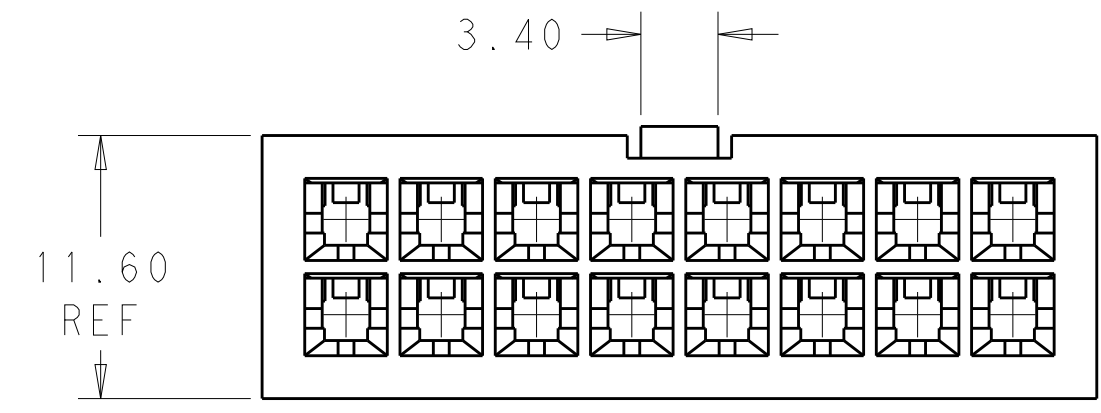

51.60	24	2-1969598-4
47.40	22	2-1969598-2
43.20	20	2-1969598-0
39.00	18	1-1969598-8
34.80	16	1-1969598-6
30.60	14	1-1969598-4
26.40	12	1-1969598-2
22.20	10	1-1969598-0
18.00	8	1969598-8
13.80	6	1969598-6
9.60	4	1969598-4
5.40	2	1969598-2
DIM L	NO. OF POS	PART NO.

THIS DRAWING IS A CONTROLLED DOCUMENT.		DWN	JR RUTH	12DEC2012	 TE Connectivity	
DIMENSIONS:		CHK	KURT RANDOLPH	12DEC2012		
TOLERANCES UNLESS OTHERWISE SPECIFIED:		APVD	KURT RANDOLPH	12DEC2012		
mm		PRODUCT SPEC				
		APPLICATION SPEC			NAME	PLUG HOUSING VAL-U-LOK
MATERIAL	NYLON 6/6, V2	WEIGHT	-		SIZE	A200779
FINISH		Customer Drawing		SCALE	CAGE CODE	DRAWING NO
COLOR-NATURAL				3:1	G-1969598	RESTRICTED TO
				SHEET	1	OF
				1	REV	A