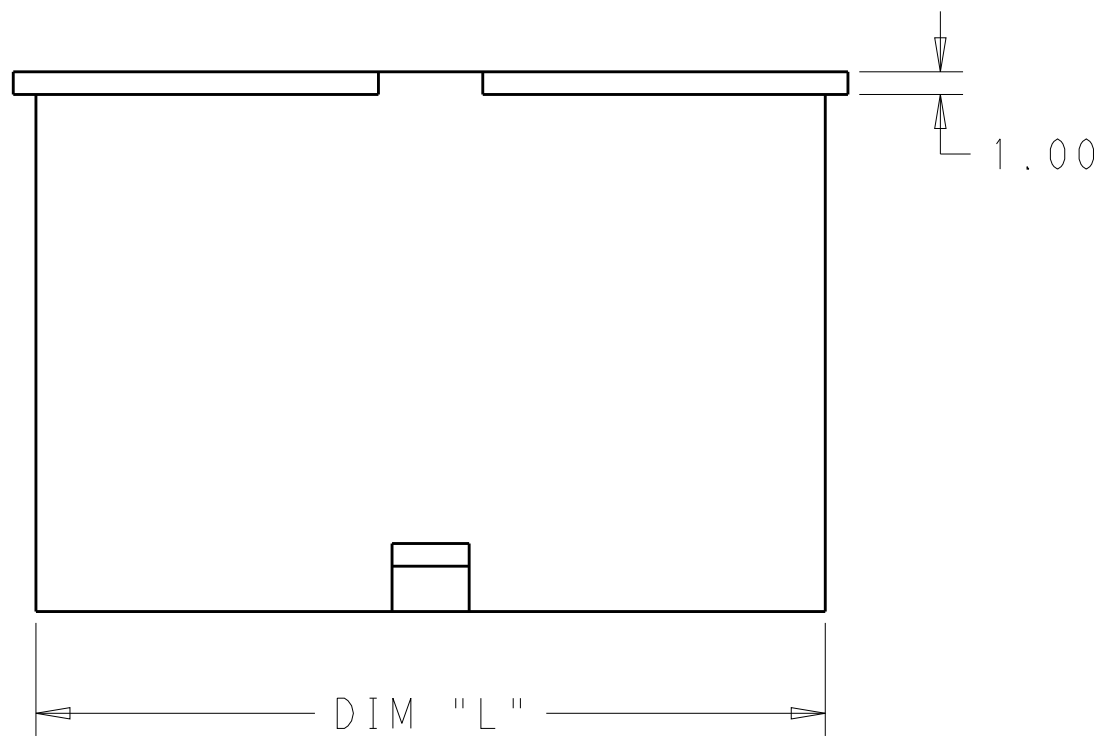

51.60	24	2-1969598-4
47.40	22	2-1969598-2
43.20	20	2-1969598-0
39.00	18	1-1969598-8
34.80	16	1-1969598-6
30.60	14	1-1969598-4
26.40	12	1-1969598-2
22.20	10	1-1969598-0
18.00	8	1969598-8
13.80	6	1969598-6
9.60	4	1969598-4
5.40	2	1969598-2
DIM L	NO. OF POS	PART NO.

THIS DRAWING IS A CONTROLLED DOCUMENT.		DWN	JR RUTH	12DEC2012	 TE Connectivity	
DIMENSIONS:		CHK	KURT RANDOLPH	12DEC2012		
TOLERANCES UNLESS OTHERWISE SPECIFIED:		APVD	KURT RANDOLPH	12DEC2012		
mm		PRODUCT SPEC				
		APPLICATION SPEC			NAME	PLUG HOUSING VAL-U-LOK
MATERIAL	NYLON 6/6, V2	WEIGHT	-		SIZE	A200779
FINISH		Customer Drawing		SCALE	CAGE CODE	DRAWING NO
COLOR-NATURAL				3:1	G-1969598	RESTRICTED TO
				SHEET	1	OF
				1	REV	A