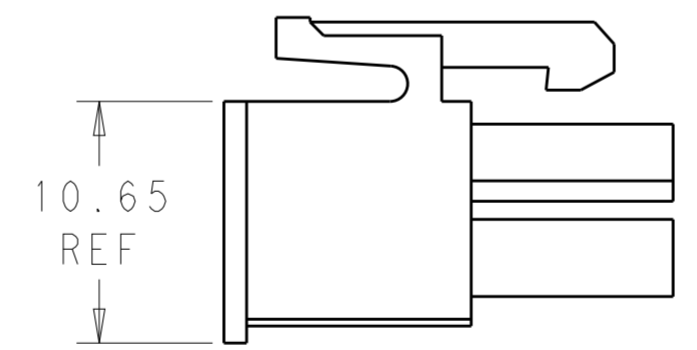

- 1 POLYAMIDE, UL94V-2, COLOR- WHITE
- 2 FLAMMABILITY V2 FOR THICKNESS 0.38mm, 1.5mm NAD 3.0mm PER IEC 60695-11-10.
- 3 GLOW-WIRE FLAMMABILITY (GWFI) 800°C FOR THICKNESS 0.38mm AND 0.75mm PER IEC 60695-2-12.
- 4 GLOW-WIRE FLAMMABILITY (GWFI) 960°C FOR THICKNESS 1.5mm AND 3.0mm PER IEC 60695-2-12.
- 5 GLOW-WIRE IGNITION (GWIT) 825°C FOR THICKNESS 0.38mm, 0.75mm, 1.5mm AND 3.0mm PER IEC 60695-2-13.
- 6 COMPLY WITH GLOW WIRE REQUIREMENTS FOR PARTS OF NON-METALLIC MATERIAL SUPPORTING A CURRENT-CARRYING CONNECTION DETAILED IN IEC 60335-1, SECTION 30(GWT).

SCALE 3:1  
FOR -2 PART ONLY

51.60	24	2-1969603-4
47.40	22	2-1969603-2
43.20	20	2-1969603-0
39.00	18	1-1969603-8
34.80	16	1-1969603-6
30.60	14	1-1969603-4
26.40	12	1-1969603-2
22.20	10	1-1969603-0
18.00	8	1969603-8
13.80	6	1969603-6
9.60	4	1969603-4
5.40	2	1969603-2
DIM L	NO. OF POS	PART NO.