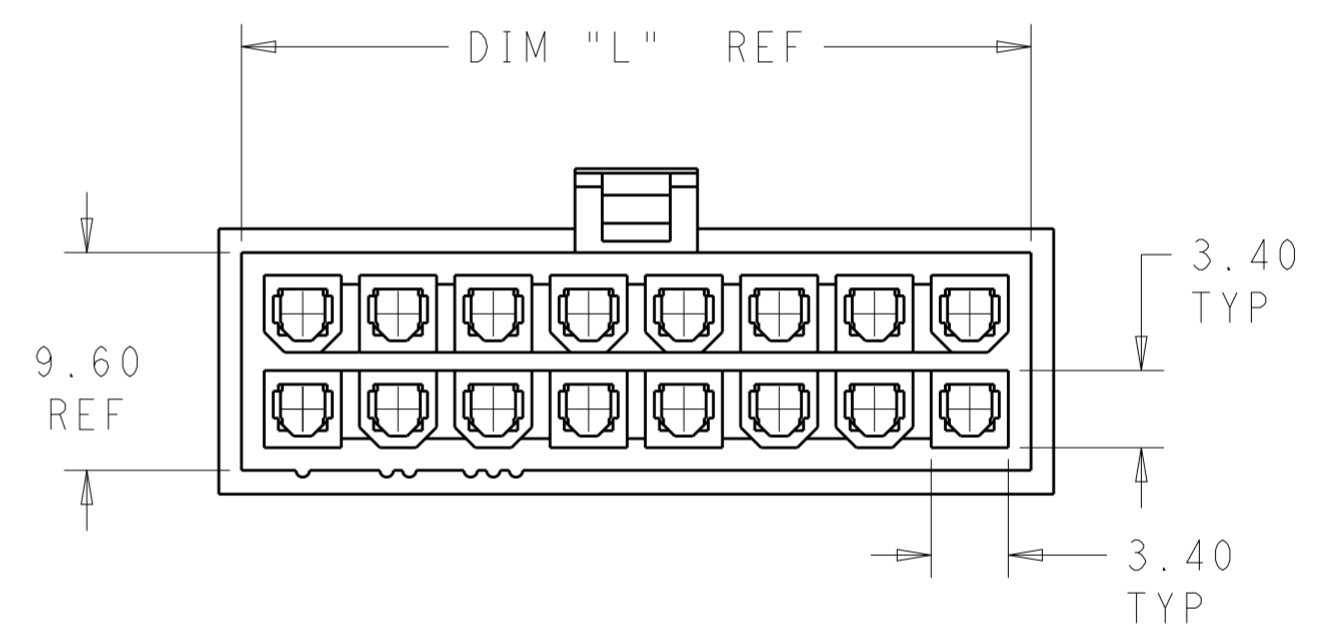

- 1 POLYAMIDE, UL94V-2, COLOR- WHITE
- 2 FLAMMABILITY V2 FOR THICKNESS 0.38mm, 1.5mm NAD 3.0mm PER IEC 60695-11-10.
- 3 GLOW-WIRE FLAMMABILITY (GWFI) 800°C FOR THICKNESS 0.38mm AND 0.75mm PER IEC 60695-2-12.
- 4 GLOW-WIRE FLAMMABILITY (GWFI) 960°C FOR THICKNESS 1.5mm AND 3.0mm PER IEC 60695-2-12.
- 5 GLOW-WIRE IGNITION (GWIT) 825°C FOR THICKNESS 0.38mm, 0.75mm, 1.5mm AND 3.0mm PER IEC 60695-2-13.
- 6 COMPLY WITH GLOW WIRE REQUIREMENTS FOR PARTS OF NON-METALLIC MATERIAL SUPPORTING A CURRENT-CARRYING CONNECTION DETAILED IN IEC 60335-1, SECTION 30(GWT).

SCALE 3:1  
FOR -2 PART ONLY

51.60	24	2-1969603-4
47.40	22	2-1969603-2
43.20	20	2-1969603-0
39.00	18	1-1969603-8
34.80	16	1-1969603-6
30.60	14	1-1969603-4
26.40	12	1-1969603-2
22.20	10	1-1969603-0
18.00	8	1969603-8
13.80	6	1969603-6
9.60	4	1969603-4
5.40	2	1969603-2
DIM L	NO. OF POS	PART NO.

THIS DRAWING IS A CONTROLLED DOCUMENT.		DWN	JR RUTH	26SEPT13	<b>STE</b> TE Connectivity
DIMENSIONS:		CHK	KURT RANDOLPH	26SEPT13	
TOLERANCES UNLESS OTHERWISE SPECIFIED:		APVD	KURT RANDOLPH	26SEPT13	
mm		PRODUCT SPEC		NAME	
0 PLC ±		APPLICATION SPEC		RECEPTACLE HOUSING, VAL-U-LOK, GLOW WIRE	
1 PLC ±		WEIGHT		SIZE	
2 PLC ±0.25		Customer Drawing		A200779	
3 PLC ±		SCALE 3:1		CAGE CODE	
4 PLC ±		SHEET 1 OF 1		DRAWING NO	
ANGLES ±		REV A3		RESTRICTED TO	
FINISH ±					