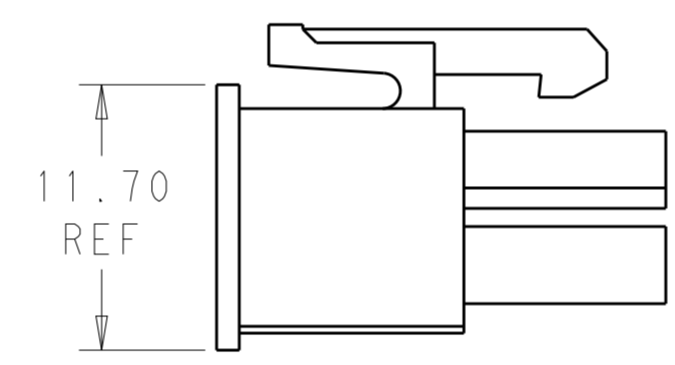

- 1 POLYAMIDE, UL94V-2, COLOR- WHITE
- 2 FLAMMABILITY V2 FOR THICKNESS 0.38mm, 1.5mm NAD 3.0mm PER IEC 60695-11-10.
- 3 GLOW-WIRE FLAMMABILITY (GWFI) 800°C FOR THICKNESS 0.38mm AND 0.75mm PER IEC 60695-2-12.
- 4 GLOW-WIRE FLAMMABILITY (GWFI) 960°C FOR THICKNESS 1.5mm AND 3.0mm PER IEC 60695-2-12.
- 5 GLOW-WIRE IGNITION (GWIT) 825°C FOR THICKNESS 0.38mm, 0.75mm, 1.5mm AND 3.0mm PER IEC 60695-2-13.
- 6 COMPLY WITH GLOW WIRE REQUIREMENTS FOR PARTS OF NON-METALLIC MATERIAL SUPPORTING A CURRENT-CARRYING CONNECTION DETAILED IN IEC 60335-1, SECTION 30(GWT).

SCALE 3:1  
FOR -2 PART ONLY

51.60	24	2-1969603-4
47.40	22	2-1969603-2
43.20	20	2-1969603-0
39.00	18	1-1969603-8
34.80	16	1-1969603-6
30.60	14	1-1969603-4
26.40	12	1-1969603-2
22.20	10	1-1969603-0
18.00	8	1969603-8
13.80	6	1969603-6
9.60	4	1969603-4
5.40	2	1969603-2
DIM L	NO. OF POS	PART NO.