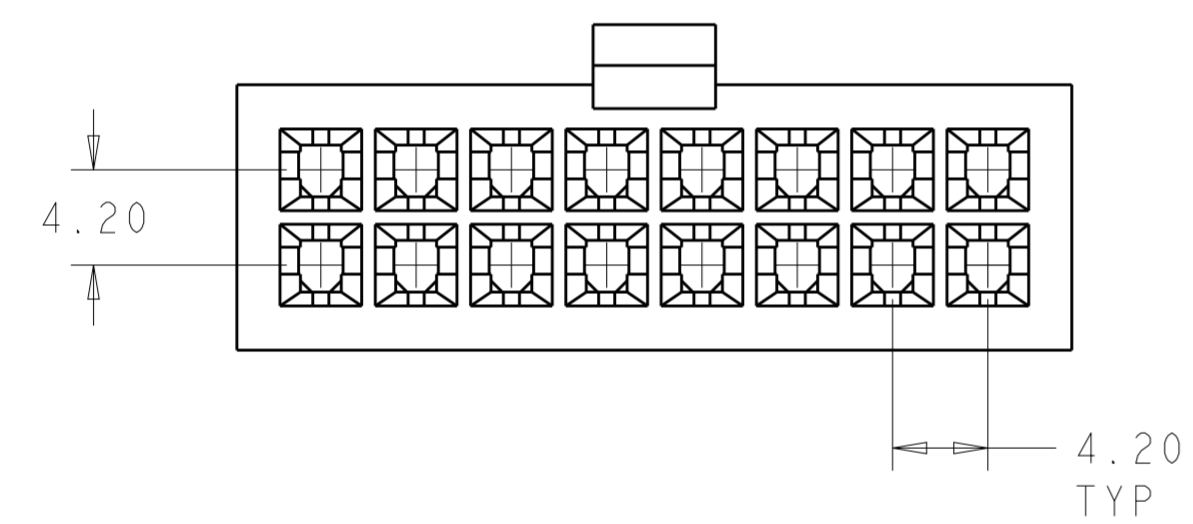

- 1 POLYAMIDE, UL94V-2, COLOR- WHITE
- 2 FLAMMABILITY V2 FOR THICKNESS 0.38mm, 1.5mm NAD 3.0mm PER IEC 60695-11-10.
- 3 GLOW-WIRE FLAMMABILITY (GWFI) 800°C FOR THICKNESS 0.38mm AND 0.75mm PER IEC 60695-2-12.
- 4 GLOW-WIRE FLAMMABILITY (GWFI) 960°C FOR THICKNESS 1.5mm AND 3.0mm PER IEC 60695-2-12.
- 5 GLOW-WIRE IGNITION (GWIT) 825°C FOR THICKNESS 0.38mm, 0.75mm, 1.5mm AND 3.0mm PER IEC 60695-2-13.
- 6 COMPLY WITH GLOW WIRE REQUIREMENTS FOR PARTS OF NON-METALLIC MATERIAL SUPPORTING A CURRENT-CARRYING CONNECTION DETAILED IN IEC 60335-1, SECTION 30(GWT).

SCALE 3:1  
FOR -2 PART ONLY

51.60	24	2-1969603-4
47.40	22	2-1969603-2
43.20	20	2-1969603-0
39.00	18	1-1969603-8
34.80	16	1-1969603-6
30.60	14	1-1969603-4
26.40	12	1-1969603-2
22.20	10	1-1969603-0
18.00	8	1969603-8
13.80	6	1969603-6
9.60	4	1969603-4
5.40	2	1969603-2
DIM L	NO. OF POS	PART NO.