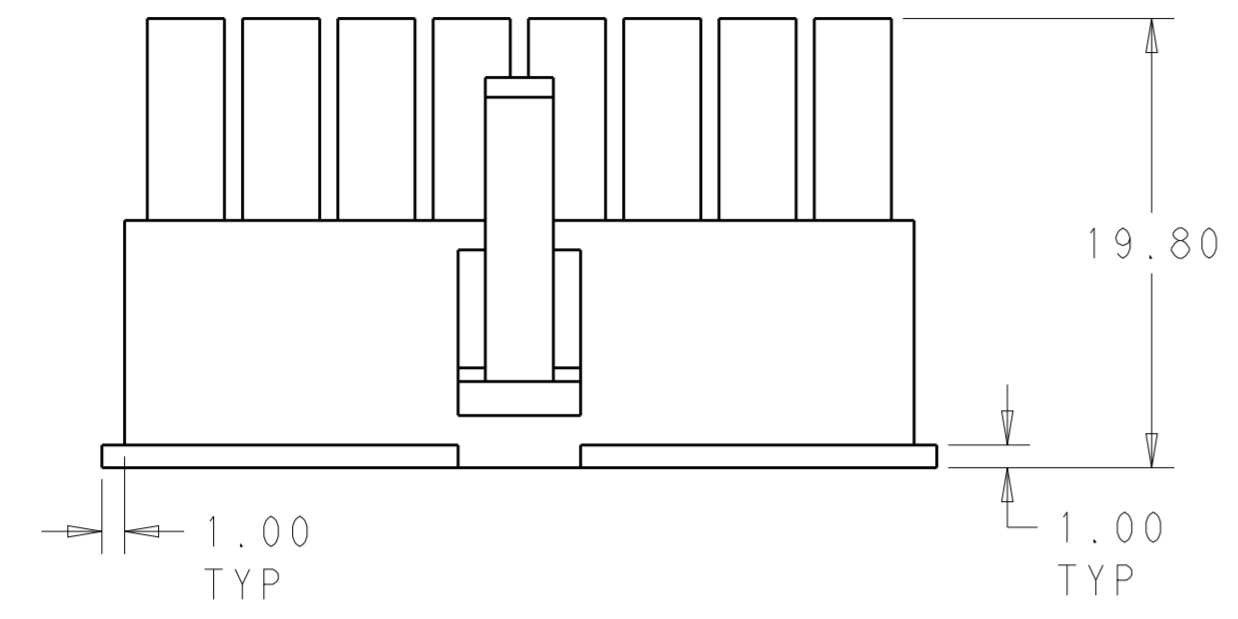

- 1 POLYAMIDE, UL94V-2, COLOR- WHITE
- 2 FLAMMABILITY V2 FOR THICKNESS 0.38mm, 1.5mm NAD 3.0mm PER IEC 60695-11-10.
- 3 GLOW-WIRE FLAMMABILITY (GWFI) 800°C FOR THICKNESS 0.38mm AND 0.75mm PER IEC 60695-2-12.
- 4 GLOW-WIRE FLAMMABILITY (GWFI) 960°C FOR THICKNESS 1.5mm AND 3.0mm PER IEC 60695-2-12.
- 5 GLOW-WIRE IGNITION (GWIT) 825°C FOR THICKNESS 0.38mm, 0.75mm, 1.5mm AND 3.0mm PER IEC 60695-2-13.
- 6 COMPLY WITH GLOW WIRE REQUIREMENTS FOR PARTS OF NON-METALLIC MATERIAL SUPPORTING A CURRENT-CARRYING CONNECTION DETAILED IN IEC 60335-1, SECTION 30(GWT).

SCALE 3:1  
FOR -2 PART ONLY

51.60	24	2-1969603-4
47.40	22	2-1969603-2
43.20	20	2-1969603-0
39.00	18	1-1969603-8
34.80	16	1-1969603-6
30.60	14	1-1969603-4
26.40	12	1-1969603-2
22.20	10	1-1969603-0
18.00	8	1969603-8
13.80	6	1969603-6
9.60	4	1969603-4
5.40	2	1969603-2
DIM L	NO. OF POS	PART NO.